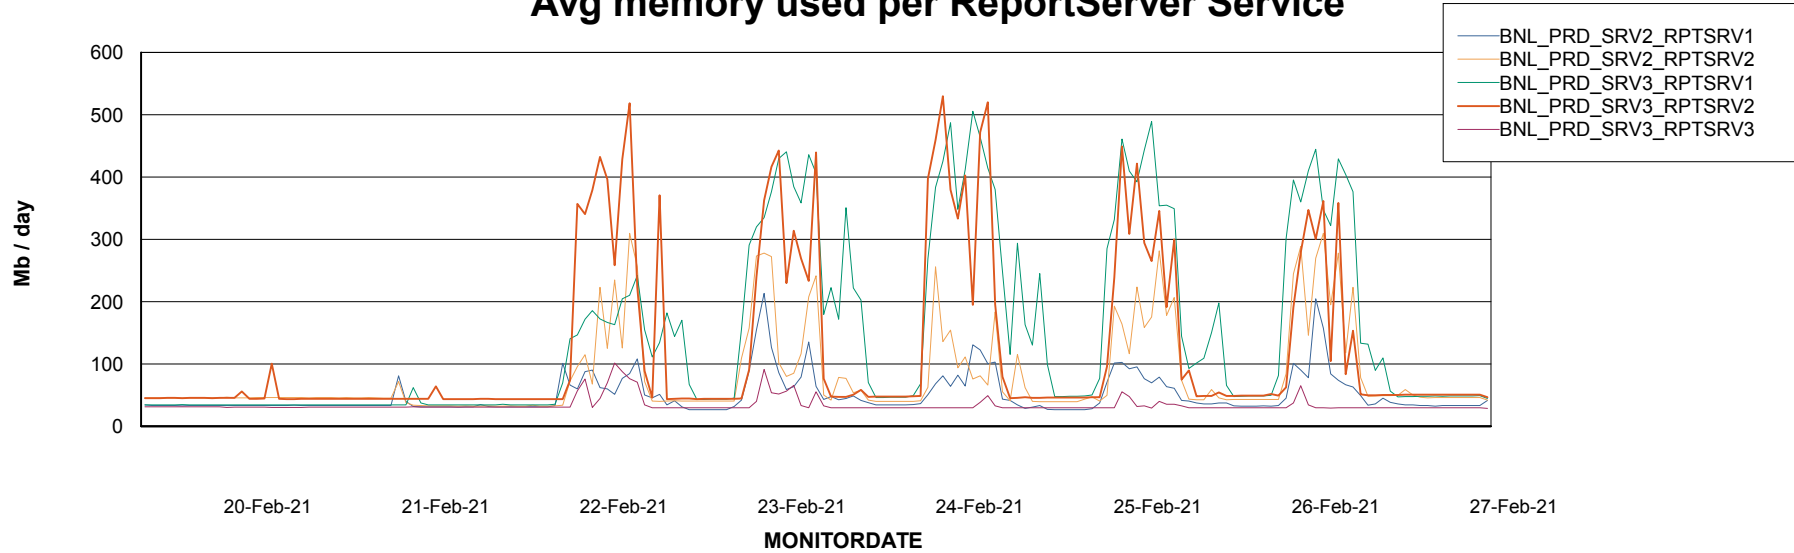

ABSSolute Web Component Services

Avg memory used per ReportServer Service