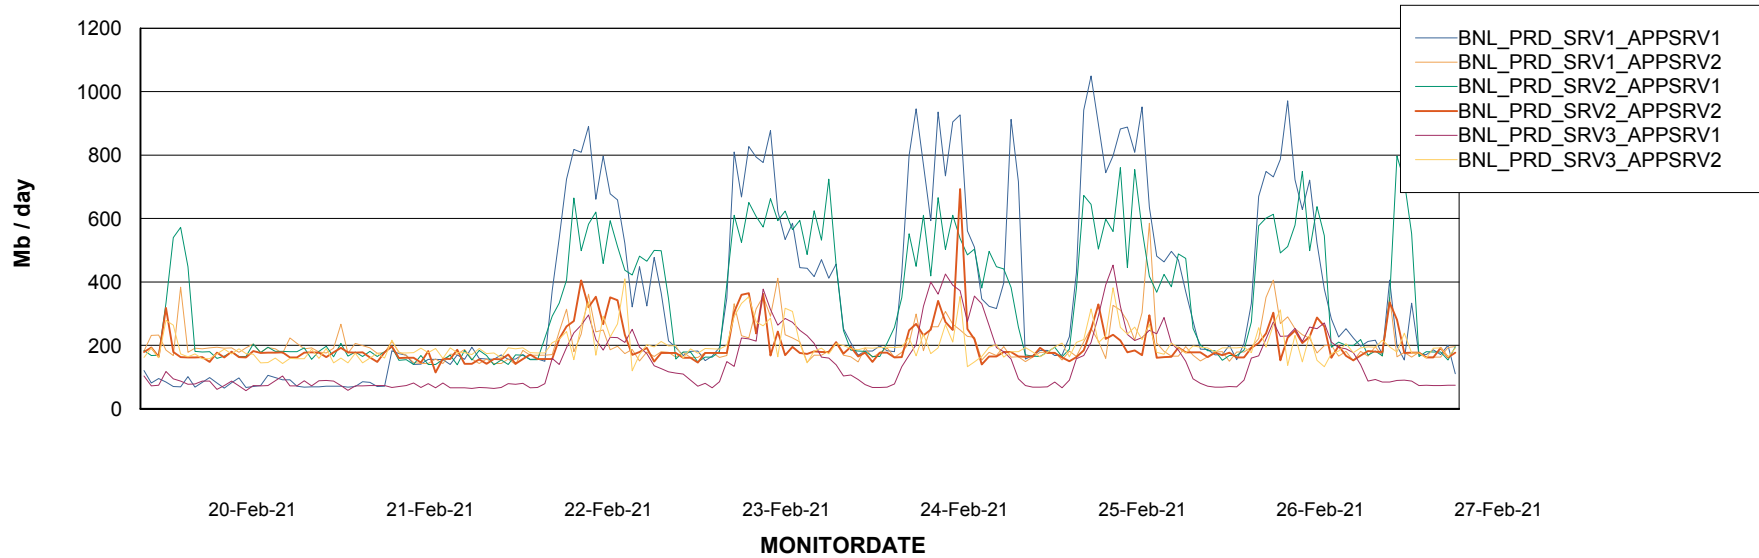

ABSSolute Application Server Services

Avg memory used per ABS Server Service