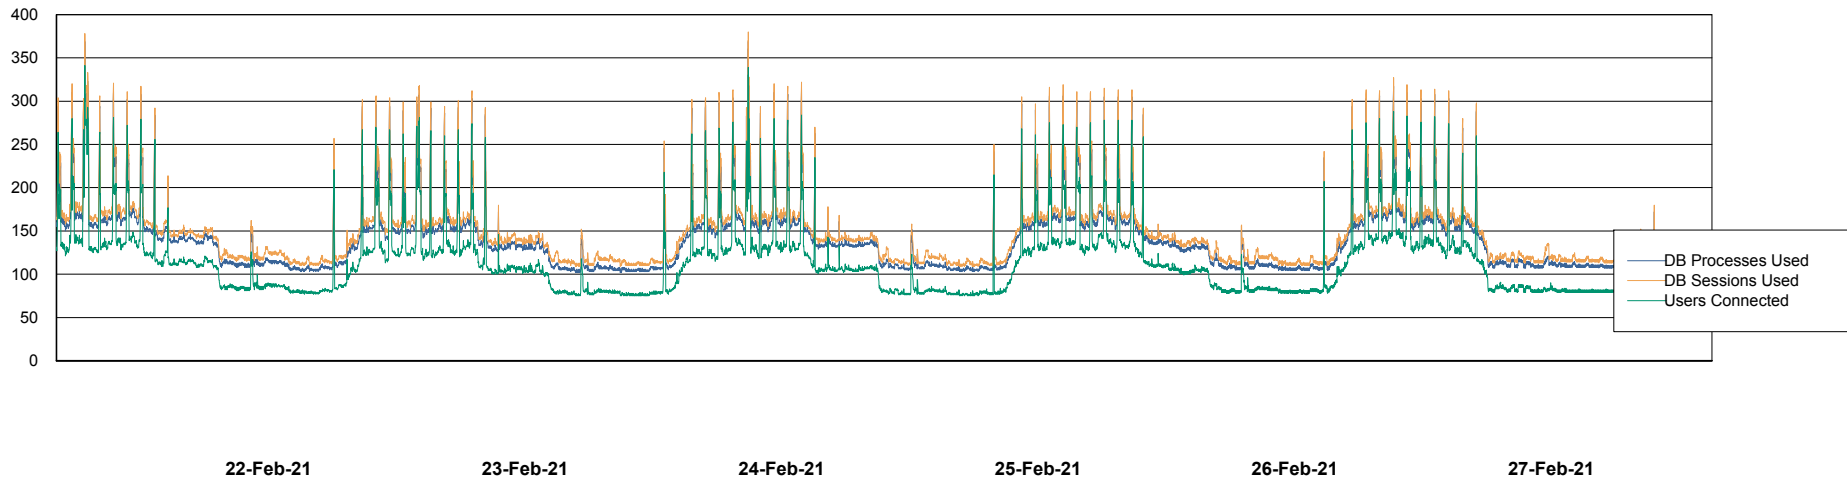

Database Performance BNLDB_Production

DB Processes Max 700
DB Sessions Max 1,072