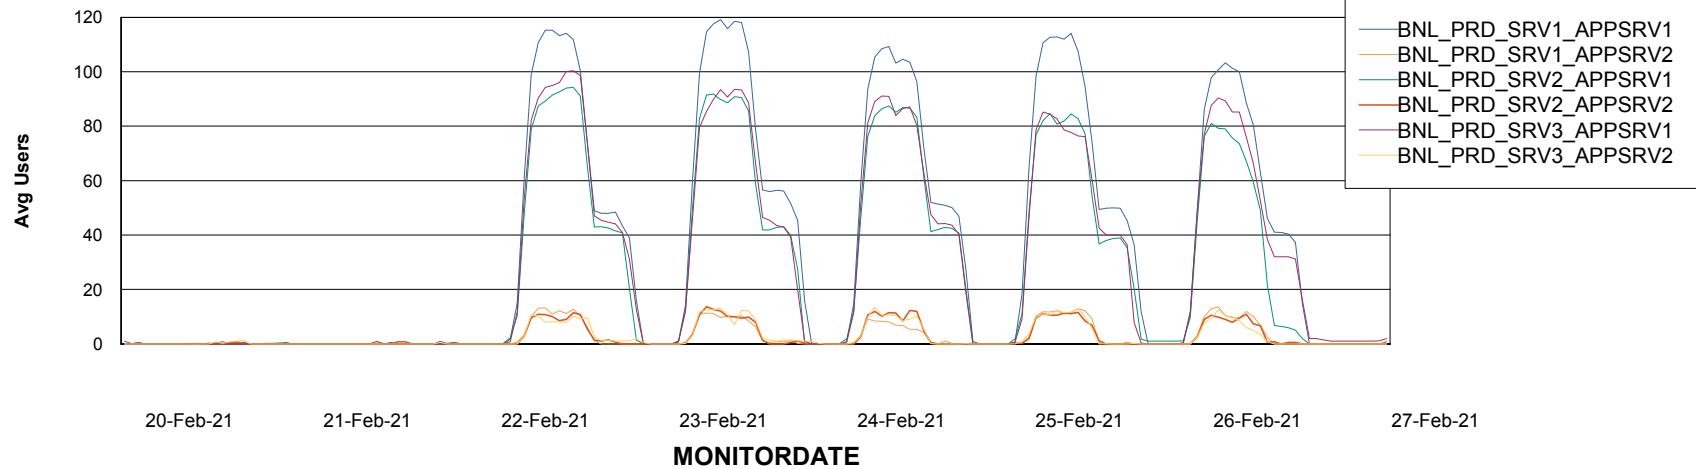

Avg users per day per ABS server