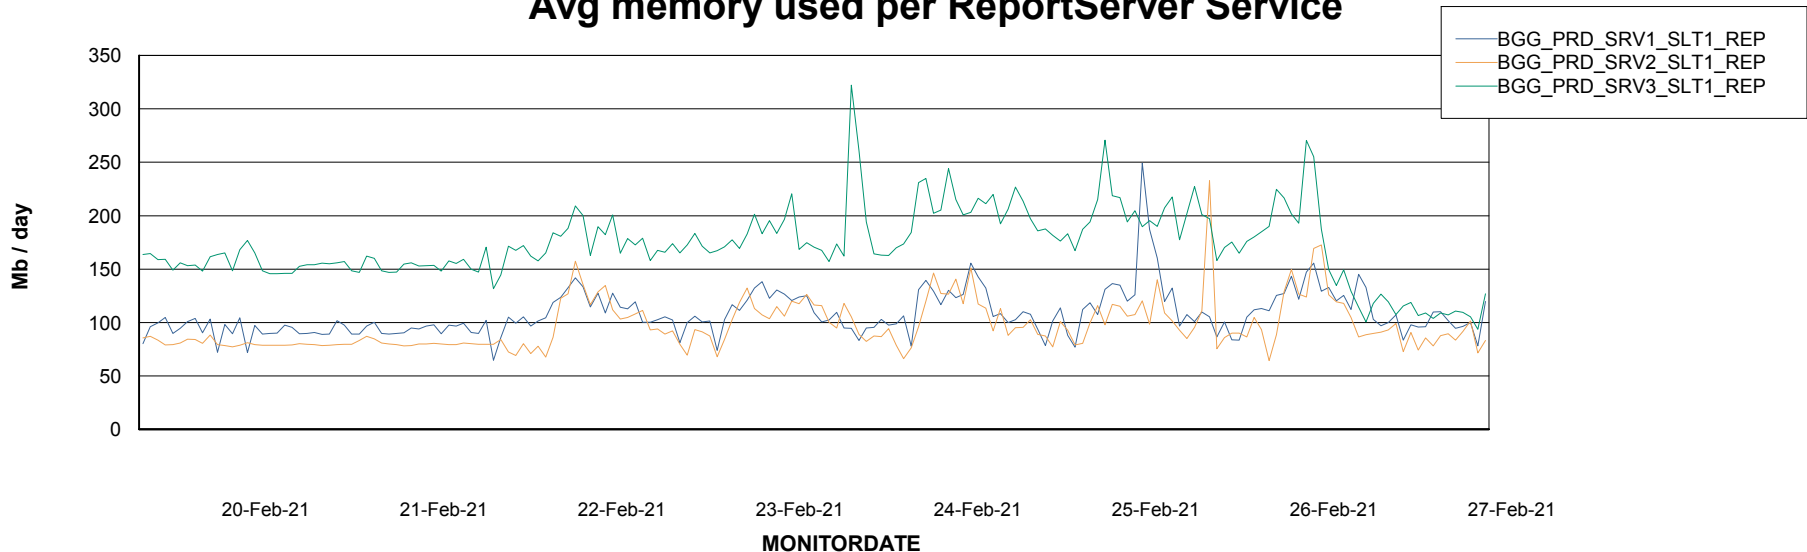

Avg memory used per ABS Server Service

Avg users per day per ABS server

Weekly SLA Customer Report

Customer BGG_Production
Database ID 58

ABSSolute Application ReportServer Services

Avg memory used per ReportServer Service