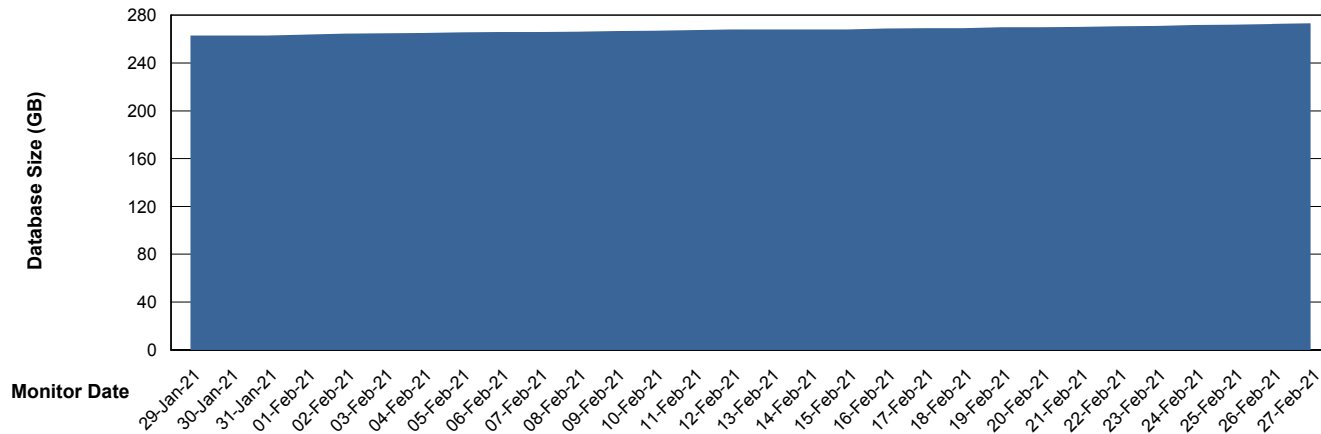

DATABASE SIZE BGGDB_Production

Database growth over last month