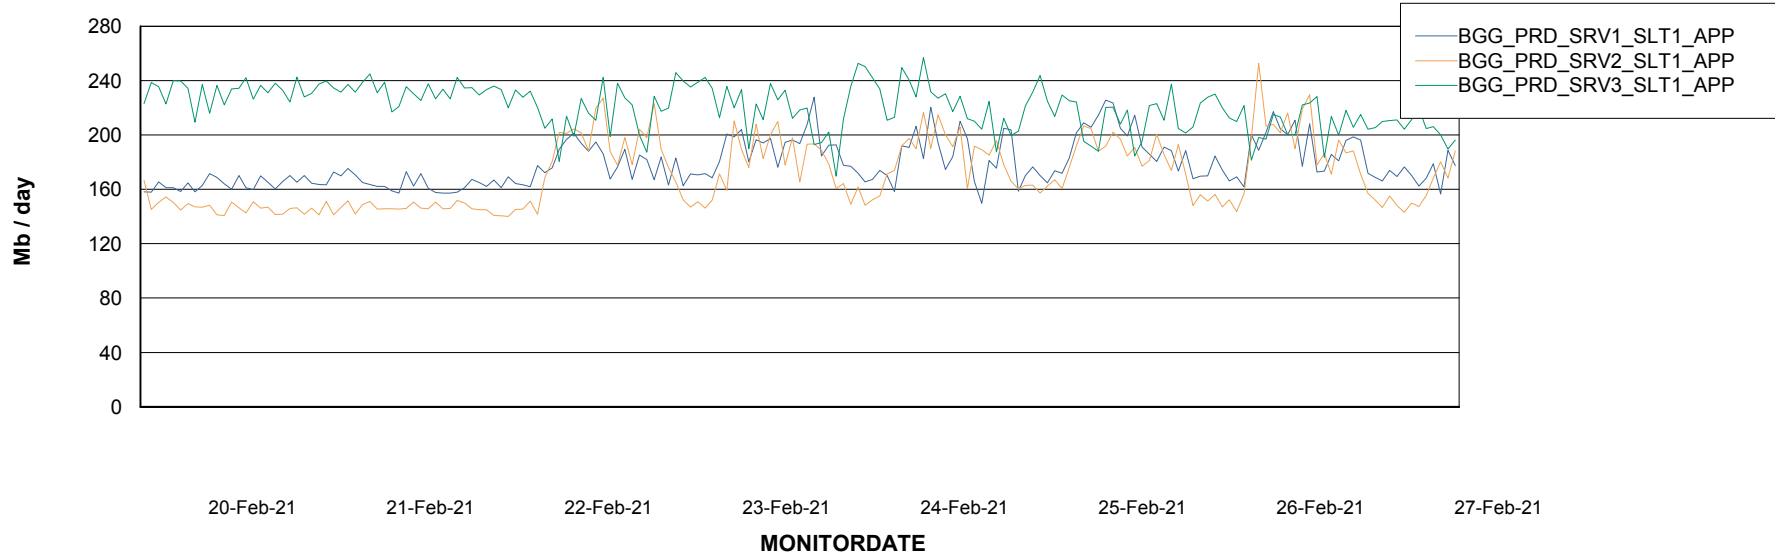

ABSSolute Application Server Services

Avg memory used per ABS Server Service