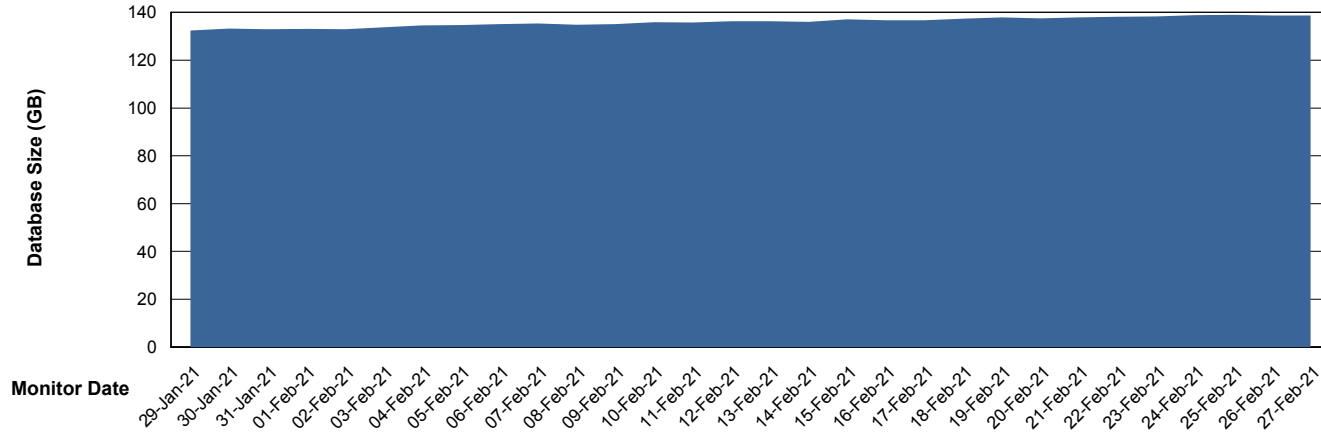

27-Feb-21

22-Feb-21

23-Feb-21

24-Feb-21

25-Feb-21

26-Feb-21

27-Feb-21

Weekly SLA Customer Report

Customer BGG_Production
Database ID 58

Database Performance BGGDB_Production

Weekly SLA Customer Report

Customer BGG_Production
Database ID 58

Database Performance BGGDB_Standby

Weekly SLA Customer Report

Customer BGG_Production
Database ID 58

DATABASE SIZE BGGDB_BI

Database growth over last month

DATABASE SIZE BGGDB_Production

Database growth over last month

Weekly SLA Customer Report

Customer BGG_Production
 Database ID 58

Database Tablespace BGGDB_BI