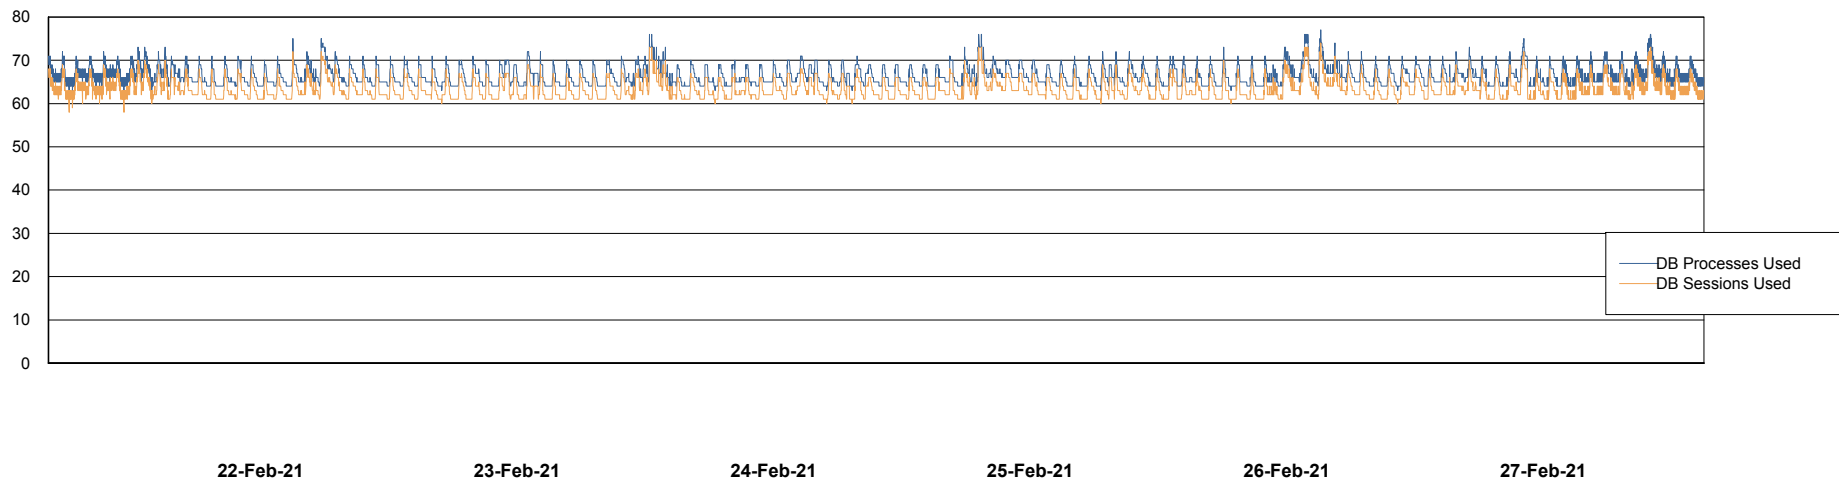

Database Performance BCMDB_ABS1 Production Database

DB Processes Max 500