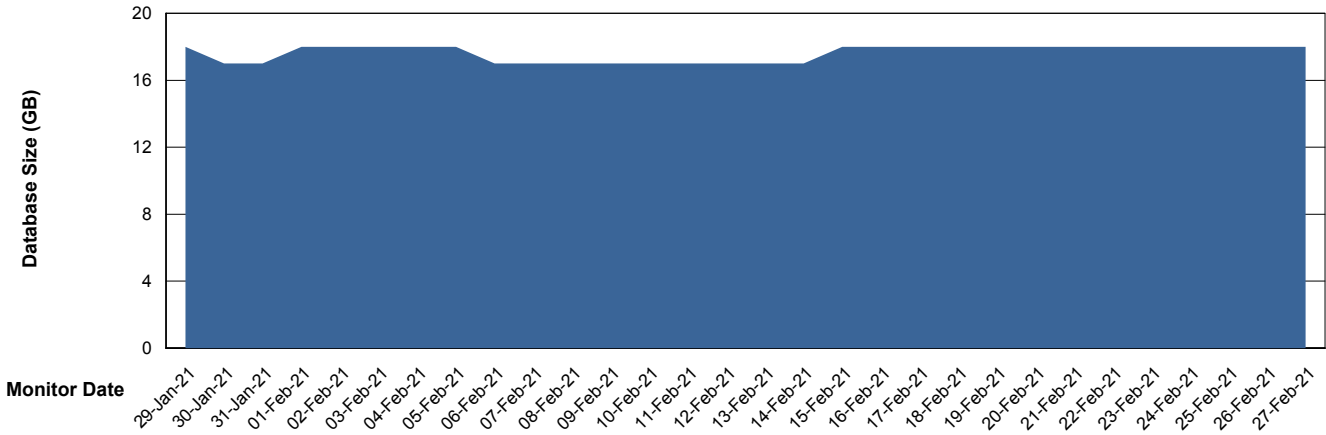

DATABASE SIZE BCMDB_ABS1 Production Database

Database growth over last month

Database Tablespace BCMDB_ABS1 Production Database

Date	Tablespace Name	Filesize (Gb)	Usedsize (Gb)	Percentage free
27-Feb-21	ABSDATA	5	4	17
	INDX	10	8	20
26-Feb-21	ABSDATA	5	4	14
	INDX	10	8	20
25-Feb-21	ABSDATA	5	4	14
	INDX	10	8	20
24-Feb-21	ABSDATA	5	4	15
	INDX	10	8	20
23-Feb-21	ABSDATA	5	4	15
	INDX	10	8	20
22-Feb-21	ABSDATA	5	4	14
	INDX	10	8	20
21-Feb-21	ABSDATA	5	4	17
	INDX	10	8	20