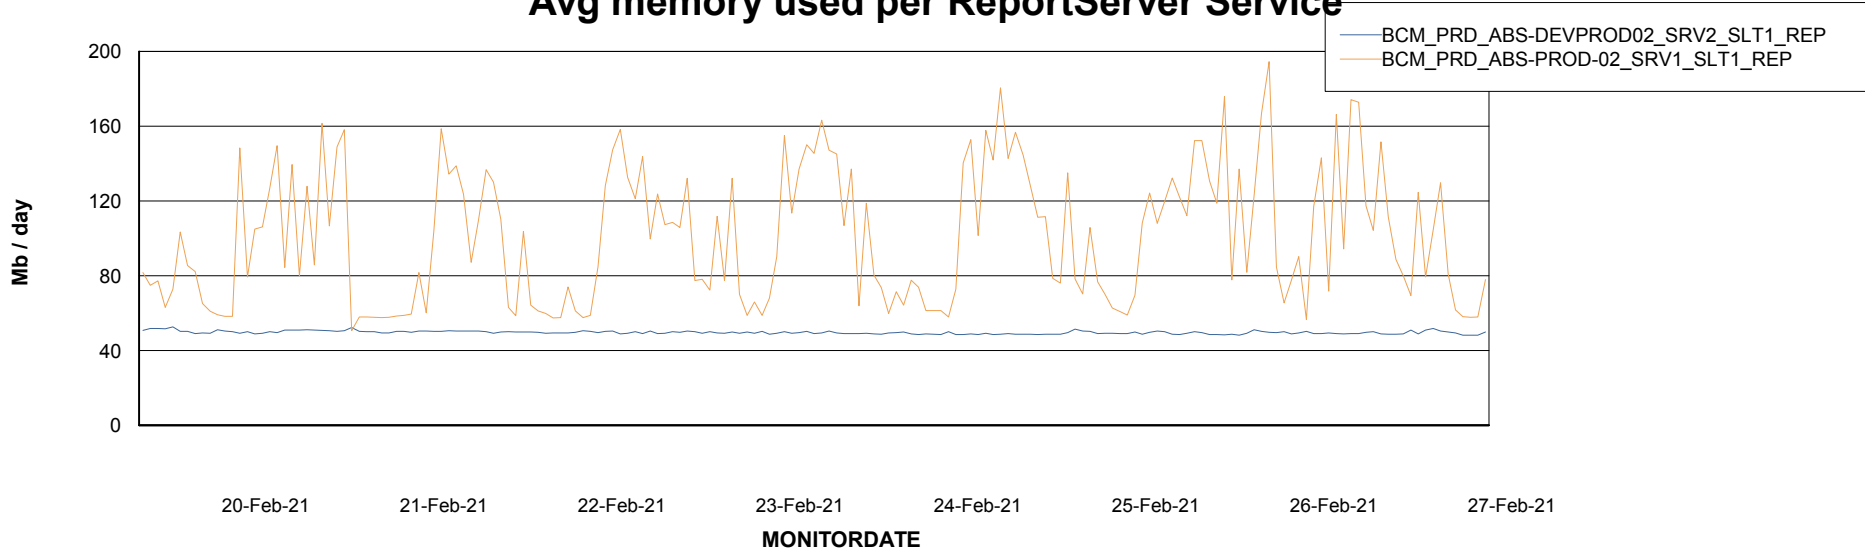

ABSSolute Application ReportServer Services

Avg memory used per ReportServer Service