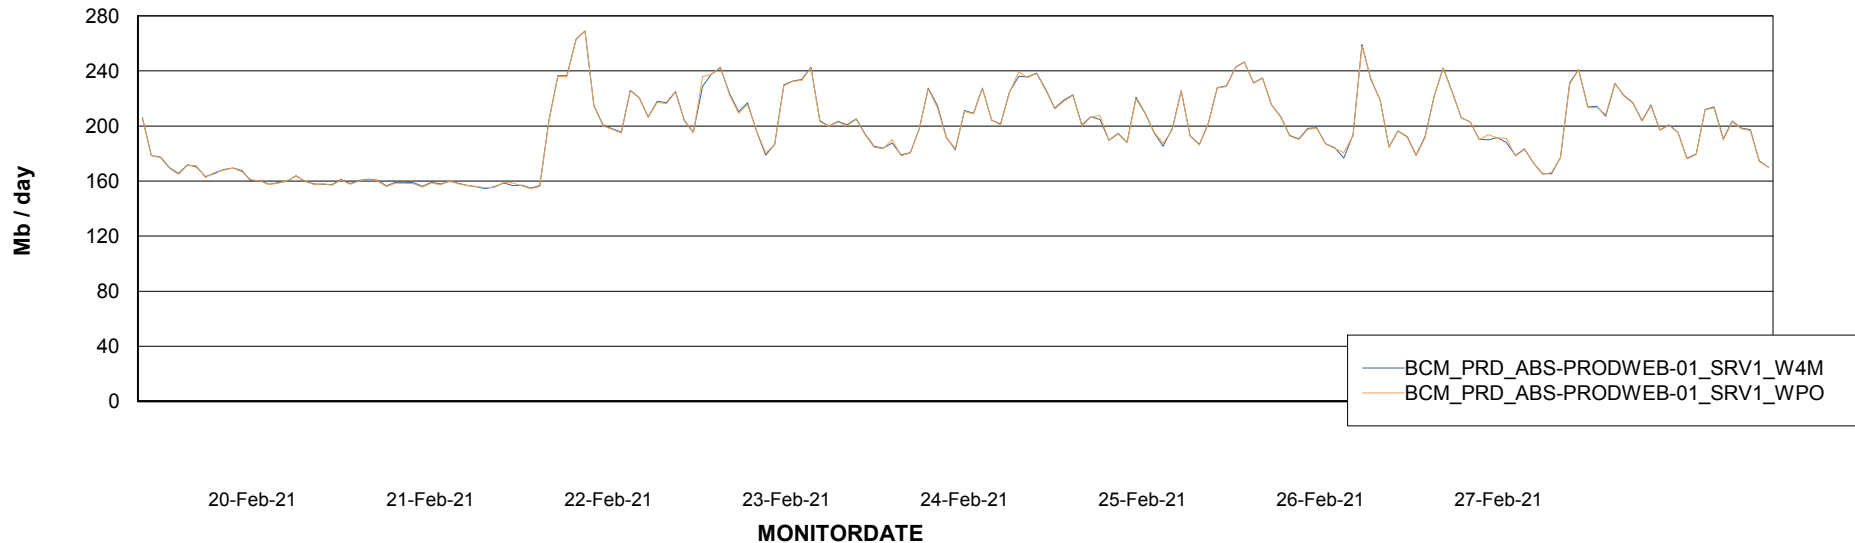

ABSolute Web Component Services

Avg memory used per ABS Web component