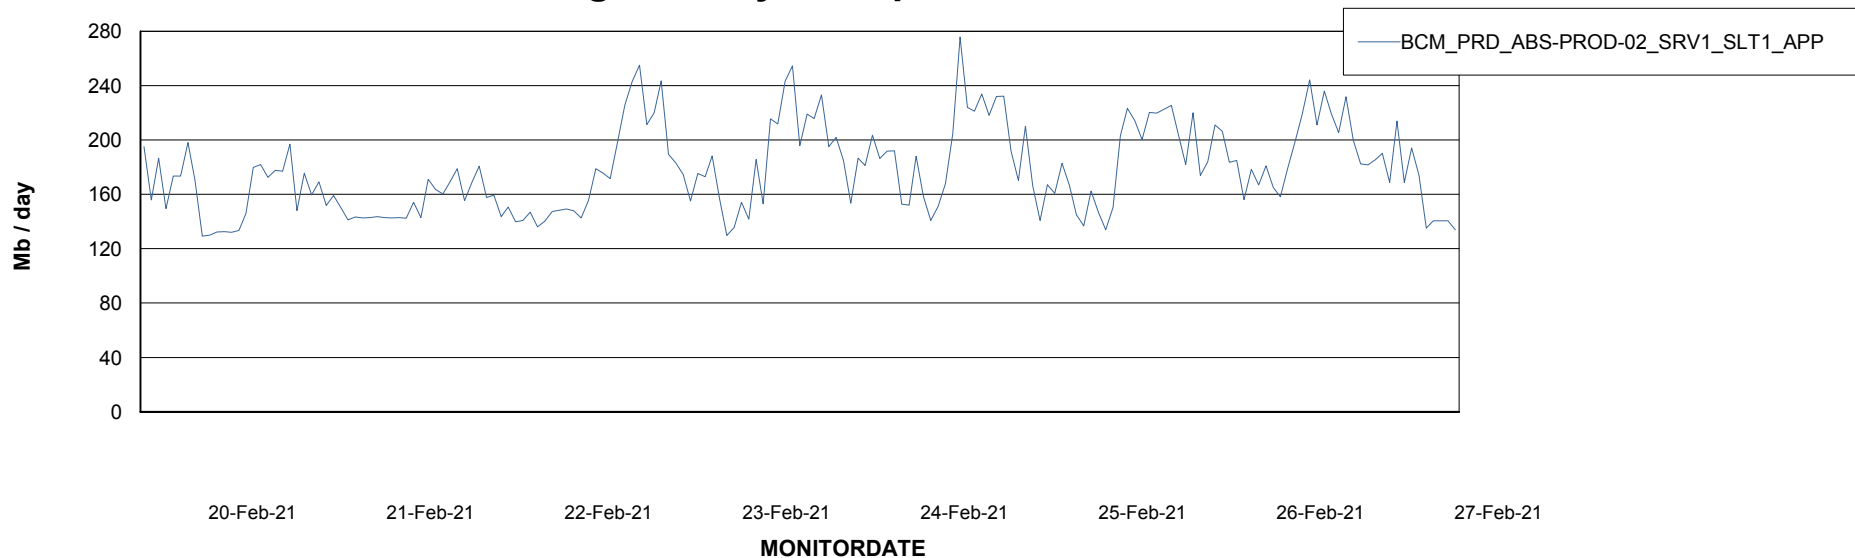

ABSSolute Application Server Services

Avg memory used per ABS Server Service