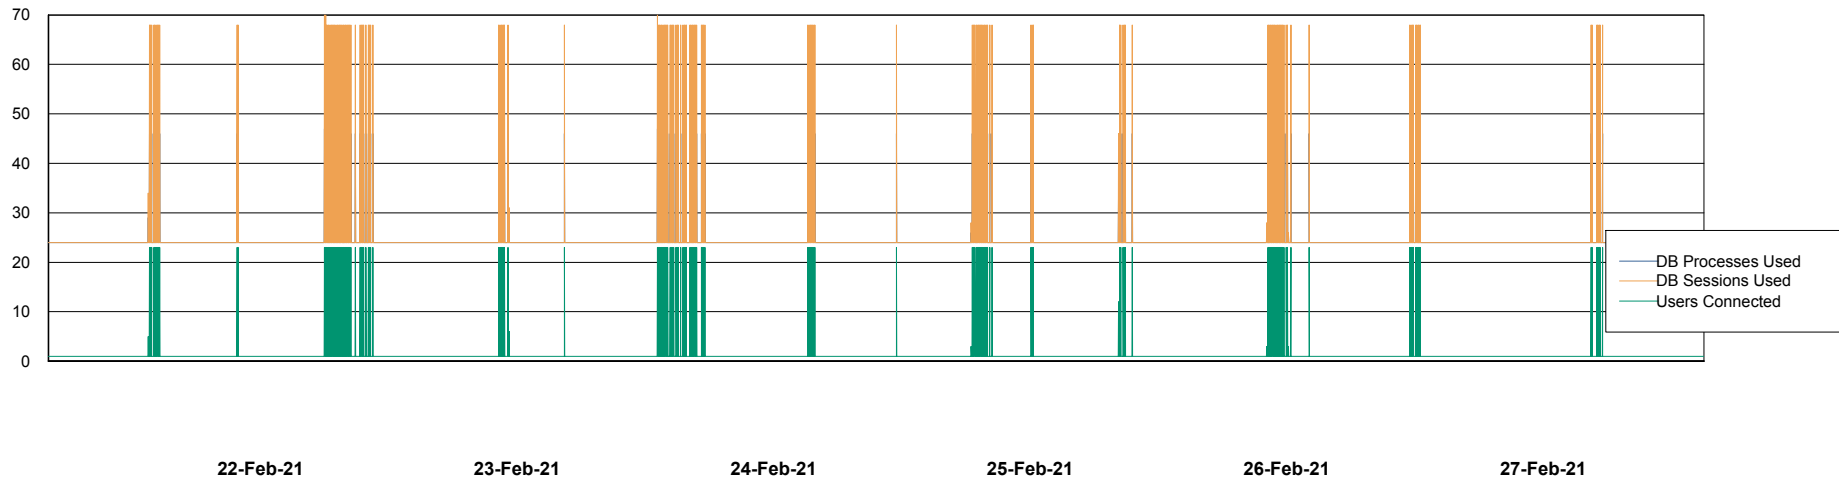

Weekly SLA Customer Report

Customer AUJ_Production
Database ID 41

Database Performance AUJ_DB4_Primary

Weekly SLA Customer Report

Customer AUJ_Production
Database ID 41

Database Performance AUJ_DB5_Standby

Weekly SLA Customer Report

Customer AUJ_Production
Database ID 41

Database Performance AUJ_DB6_Standby2

Weekly SLA Customer Report

Customer AUJ_Production
Database ID 41

Database Performance AUJDB_BI

Weekly SLA Customer Report