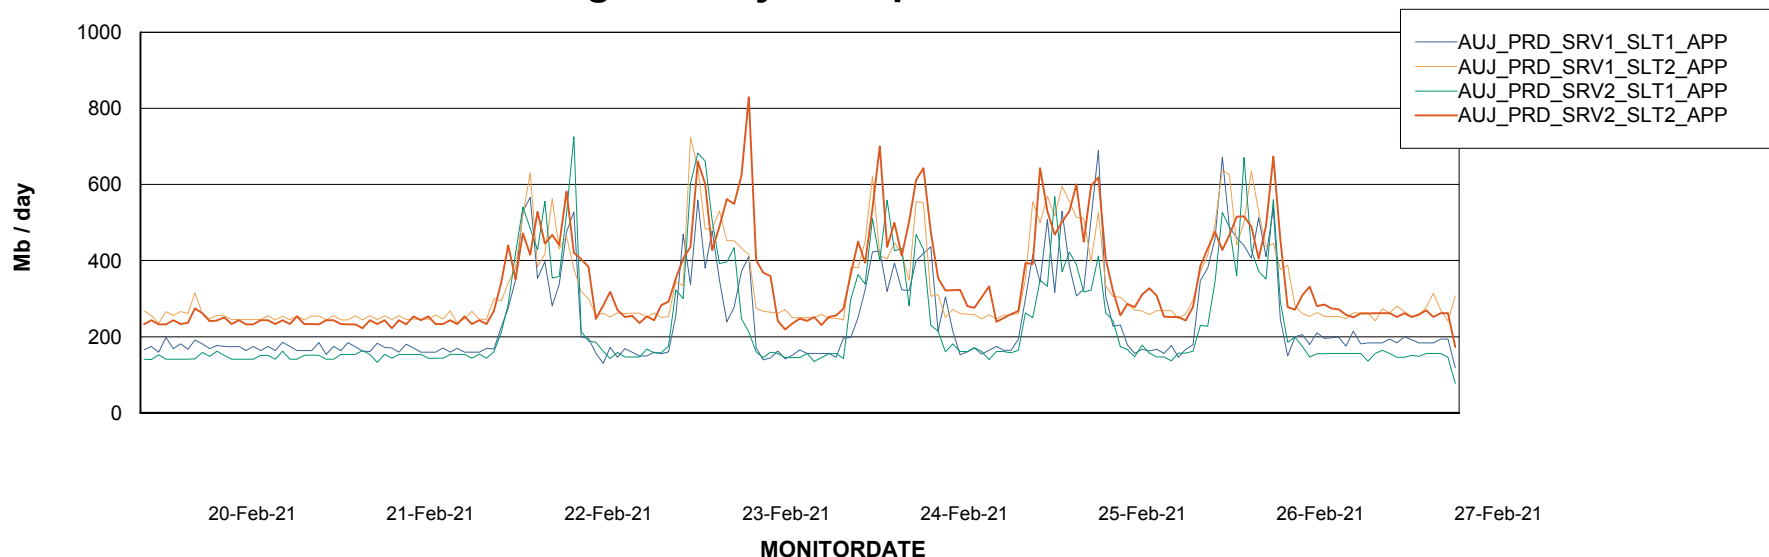

ABSSolute Application Server Services

Avg memory used per ABS Server Service