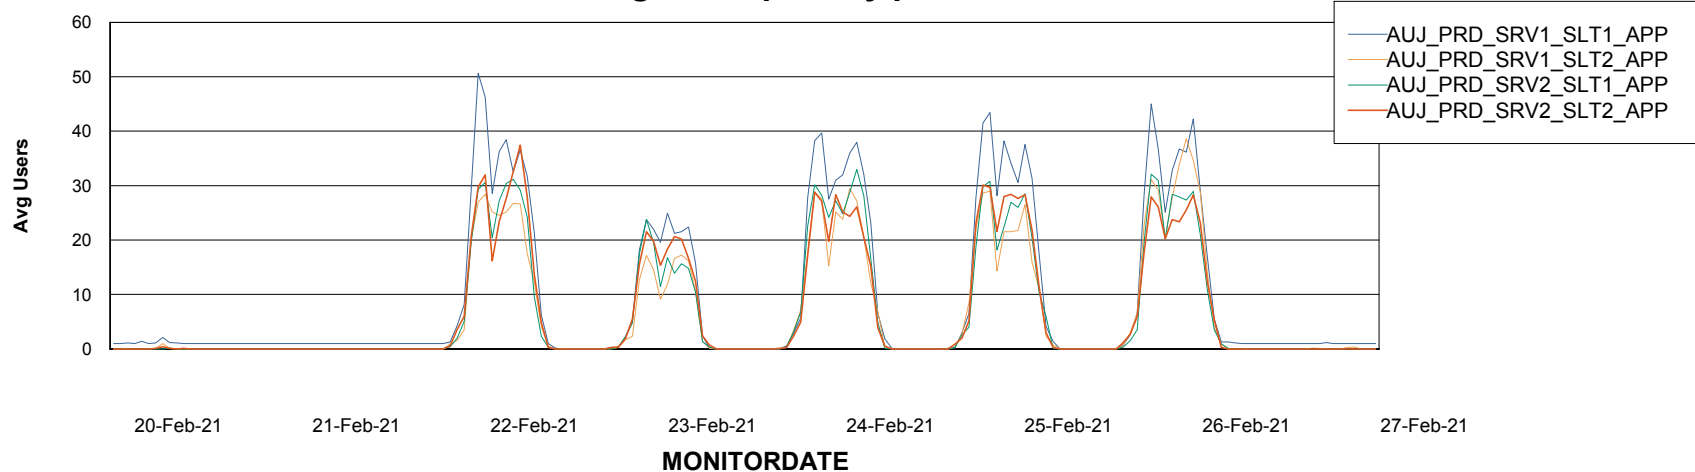

Avg users per day per ABS server