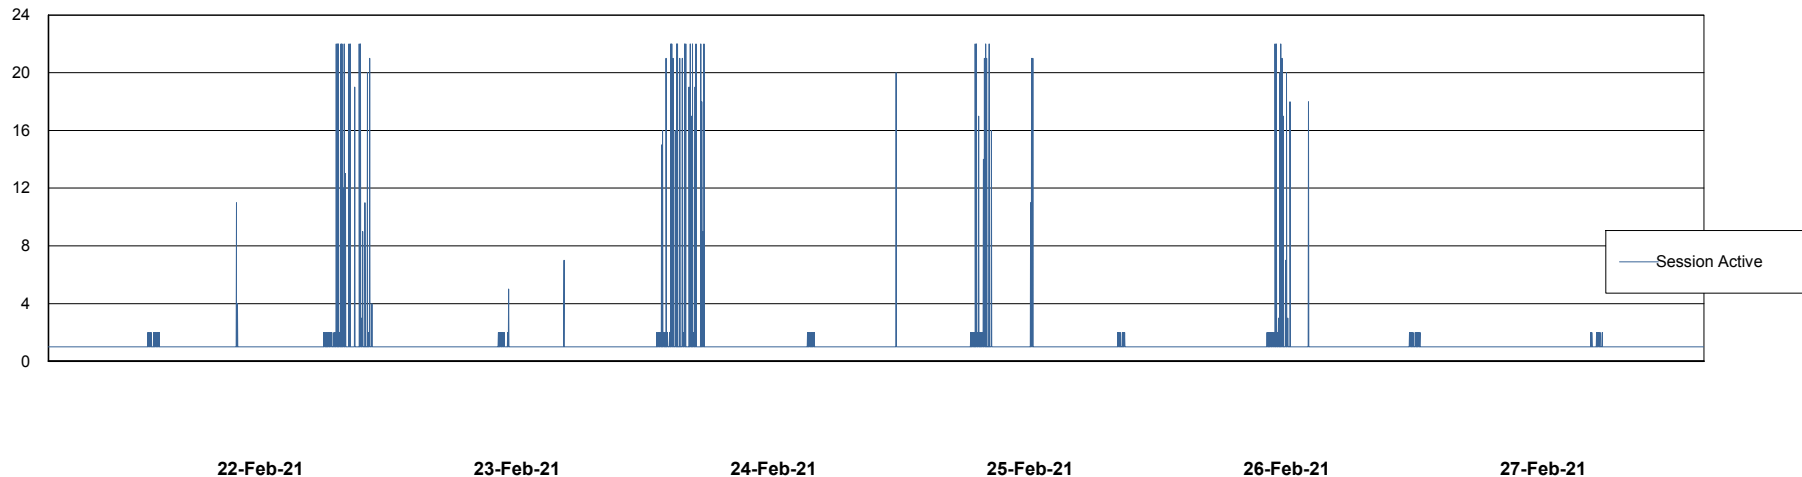

Weekly SLA Customer Report

Customer AUJ_Production
Database ID 41

Database Performance AUJ_DB4_Primary

Weekly SLA Customer Report

Customer AUJ_Production
Database ID 41

Database Performance AUJ_DB5_Standby

Weekly SLA Customer Report

Customer AUJ_Production
Database ID 41

Database Performance AUJ_DB6_Standby2

Weekly SLA Customer Report

Customer AUJ_Production
Database ID 41

Database Performance AUJDB_BI

Weekly SLA Customer Report