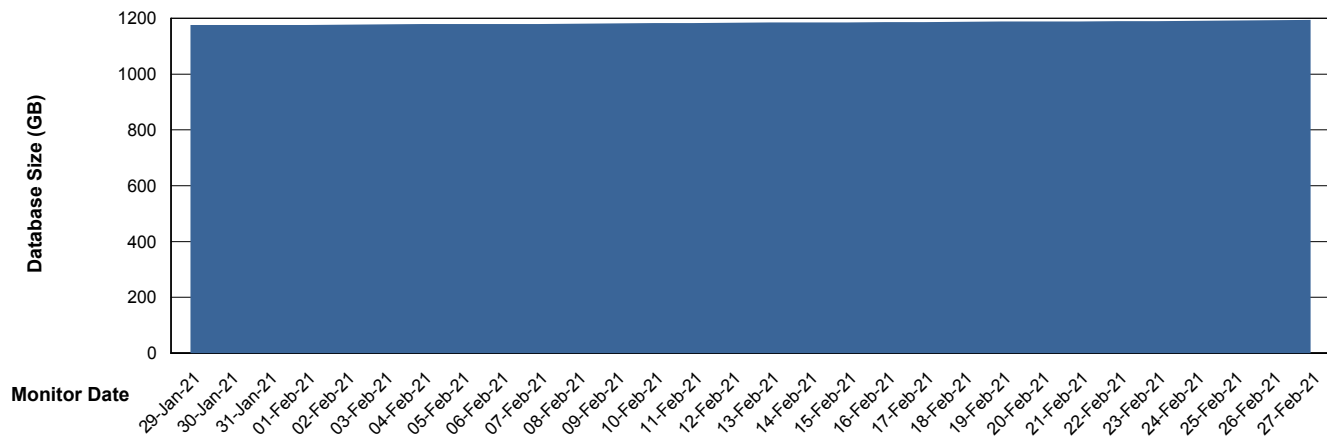

Customer AUJ_Production
Database ID 41

Database Performance AUJDB_BI_TS1

Weekly SLA Customer Report

Customer AUJ_Production
Database ID 41

DATABASE SIZE AUJ_DB4_Primary

Database growth over last month

DATABASE SIZE AUJDB_BI

Database growth over last month

Weekly SLA Customer Report

Customer AUJ_Production
Database ID 41

DATABASE SIZE AUJDB_BI_TS1

Database growth over last month

Weekly SLA Customer Report

Customer AUJ_Production
Database ID 41