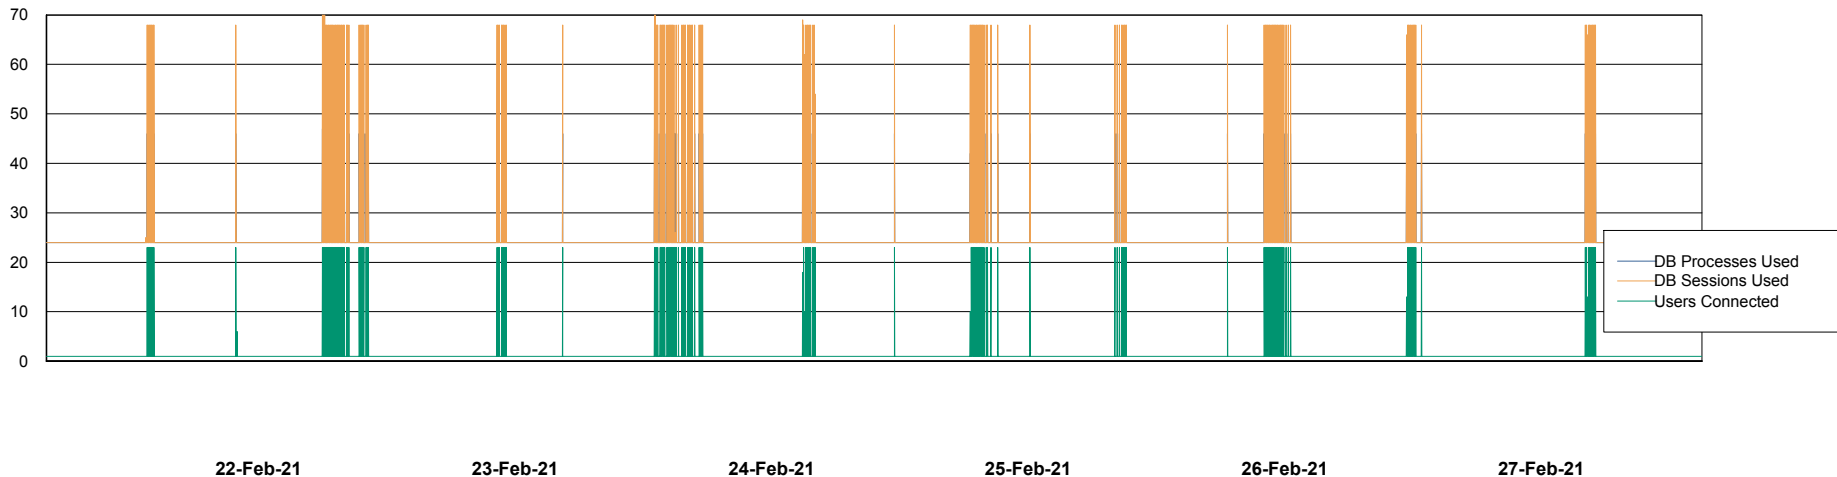

Weekly SLA Customer Report

Customer AUJ_Production
Database ID 41

Database Performance AUJ_DB4_Primary

Weekly SLA Customer Report

Customer AUJ_Production
Database ID 41

Database Performance AUJ_DB5_Standby

Weekly SLA Customer Report

Customer AUJ_Production
Database ID 41

Database Performance AUJ_DB6_Standby2

Weekly SLA Customer Report

Customer AUJ_Production
Database ID 41

Database Performance AUJDB_BI

Weekly SLA Customer Report