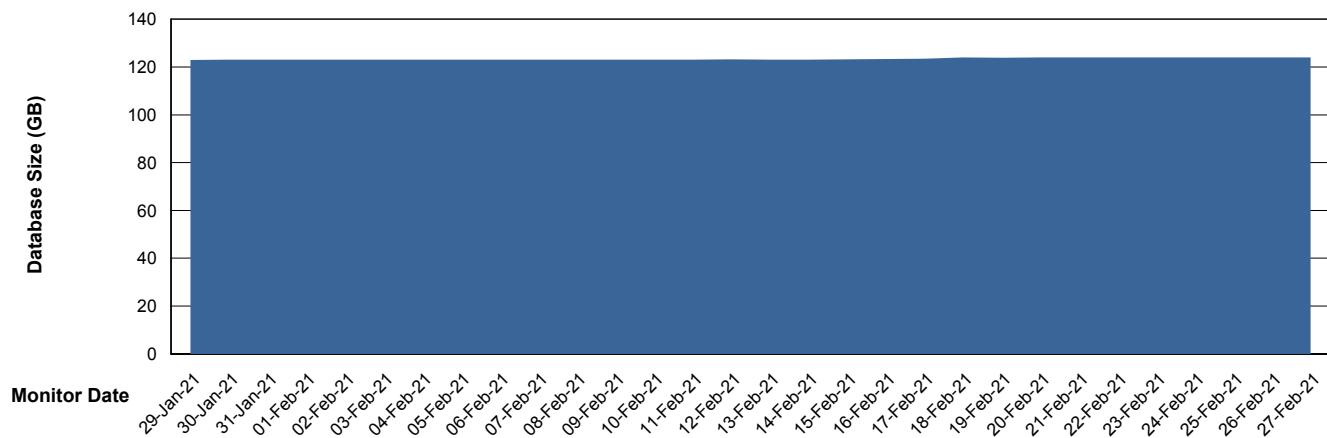

Customer AUJ_Production
Database ID 41

Database Performance AUJDB_BI_TS1

Weekly SLA Customer Report

Customer AUJ_Production
Database ID 41

DATABASE SIZE AUJ_DB4_Primary

Database growth over last month

DATABASE SIZE AUJDB_BI

Database growth over last month

Weekly SLA Customer Report

Customer AUJ_Production
Database ID 41

DATABASE SIZE AUJDB_BI_TS1

Database growth over last month

Weekly SLA Customer Report

Customer AUJ_Production
Database ID 41