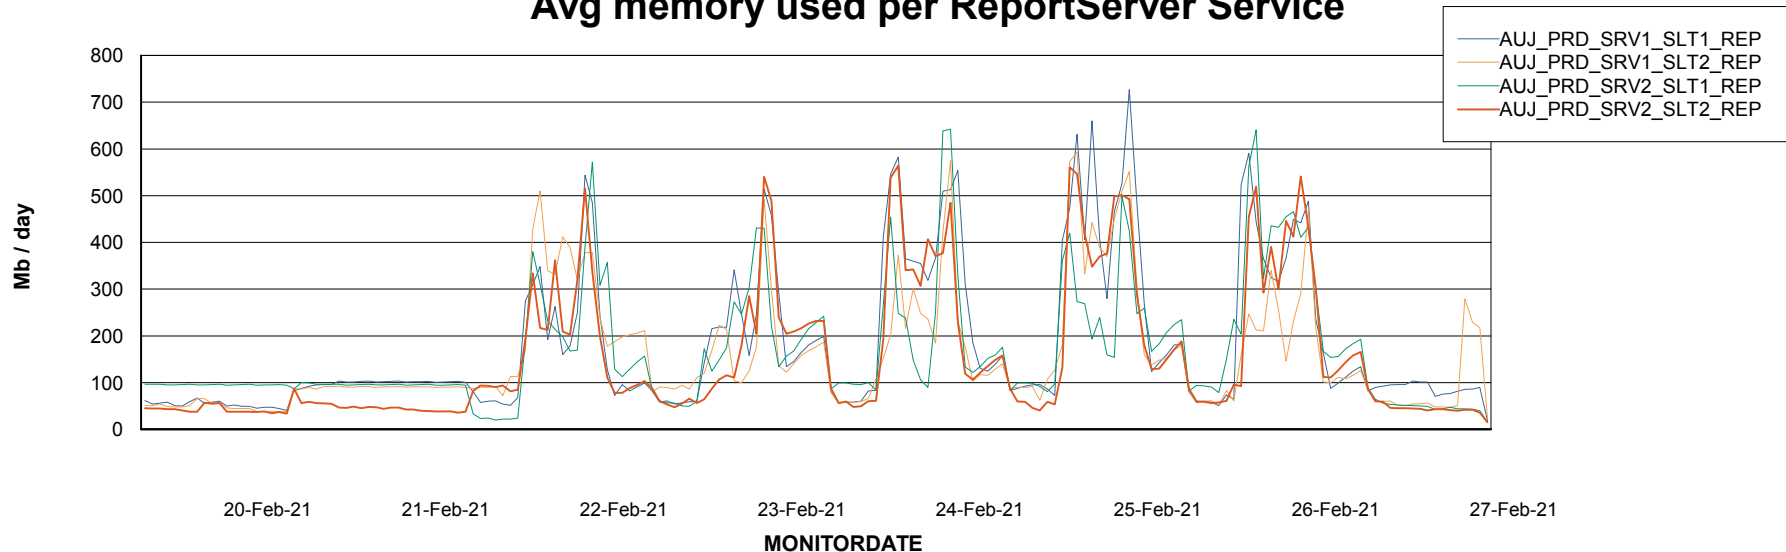

Avg memory used per ABS Server Service

Avg users per day per ABS server

Weekly SLA Customer Report

Customer AUJ_Production
Database ID 41

ABSSolute Application ReportServer Services

Avg memory used per ReportServer Service