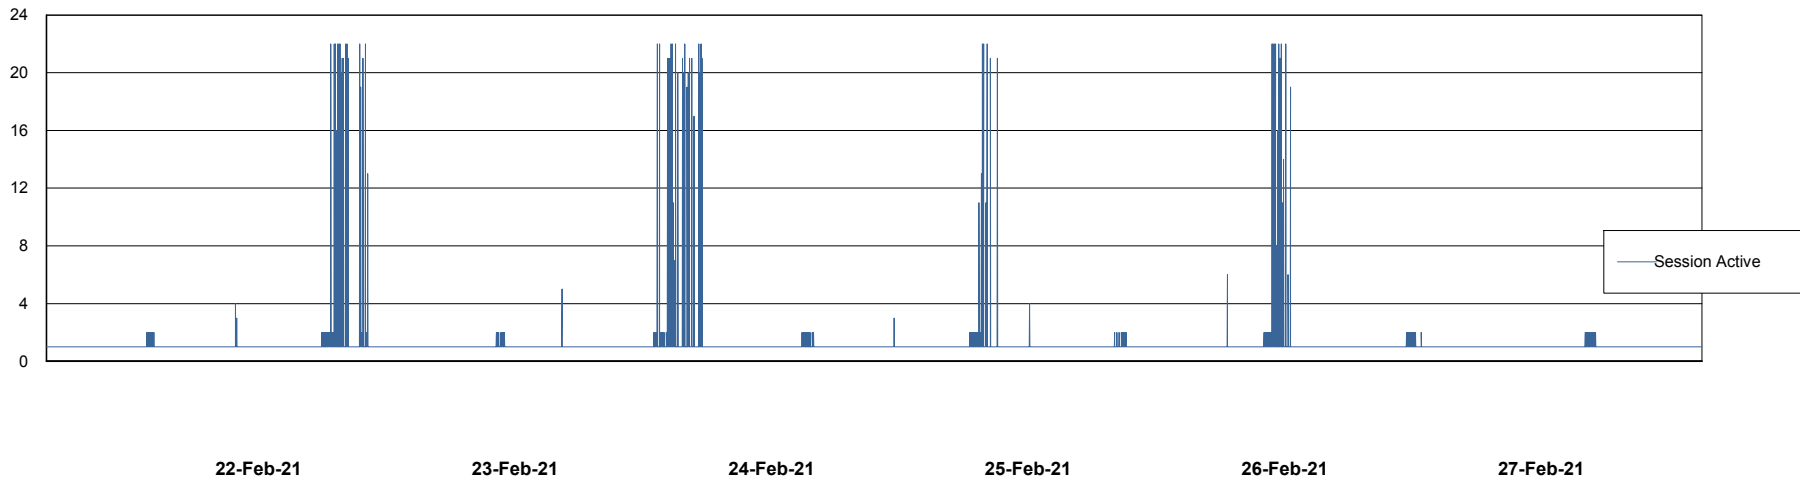

Weekly SLA Customer Report

Customer AUJ_Production
Database ID 41

Database Performance AUJ_DB4_Primary

Weekly SLA Customer Report

Customer AUJ_Production
Database ID 41

Database Performance AUJ_DB5_Standby

Weekly SLA Customer Report

Customer AUJ_Production
Database ID 41

Database Performance AUJ_DB6_Standby2

Weekly SLA Customer Report

Customer AUJ_Production
Database ID 41

Database Performance AUJDB_BI

Weekly SLA Customer Report