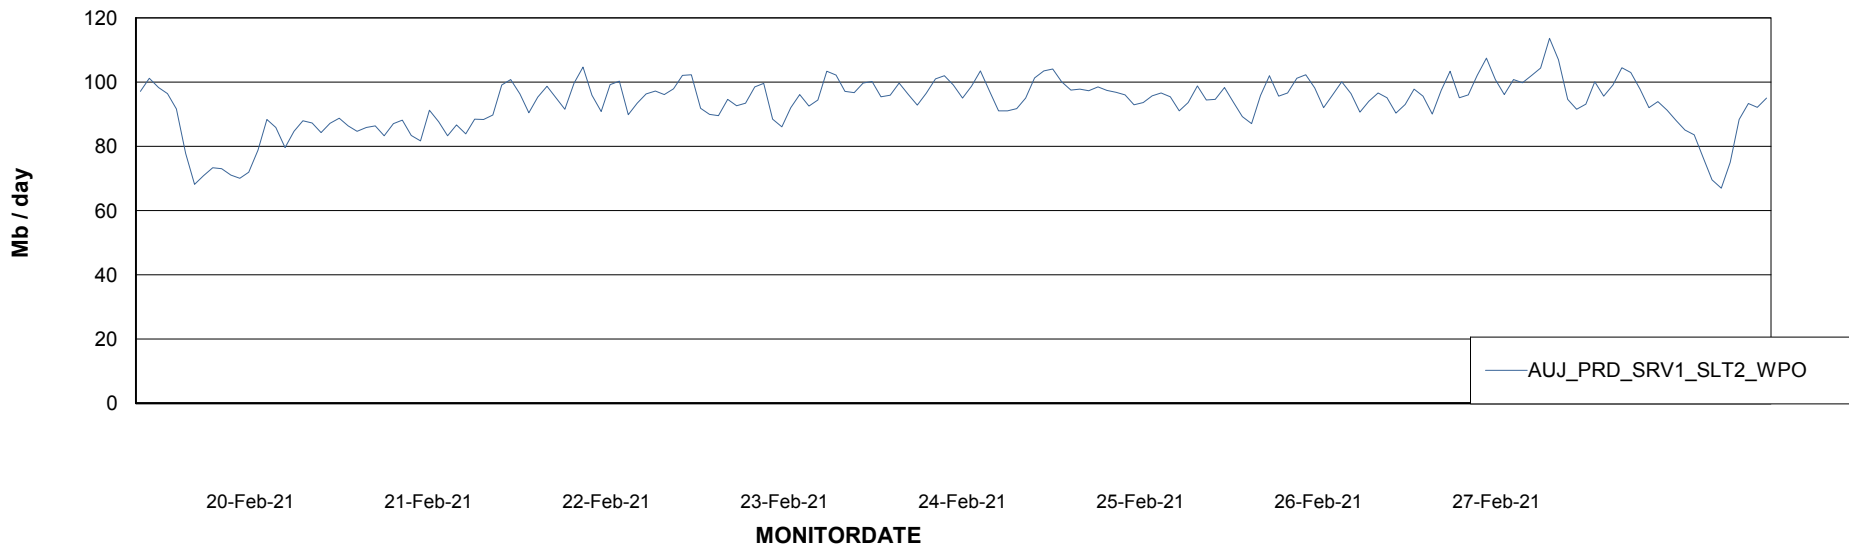

ABSSolute Web Component Services

Avg memory used per ABS Web component