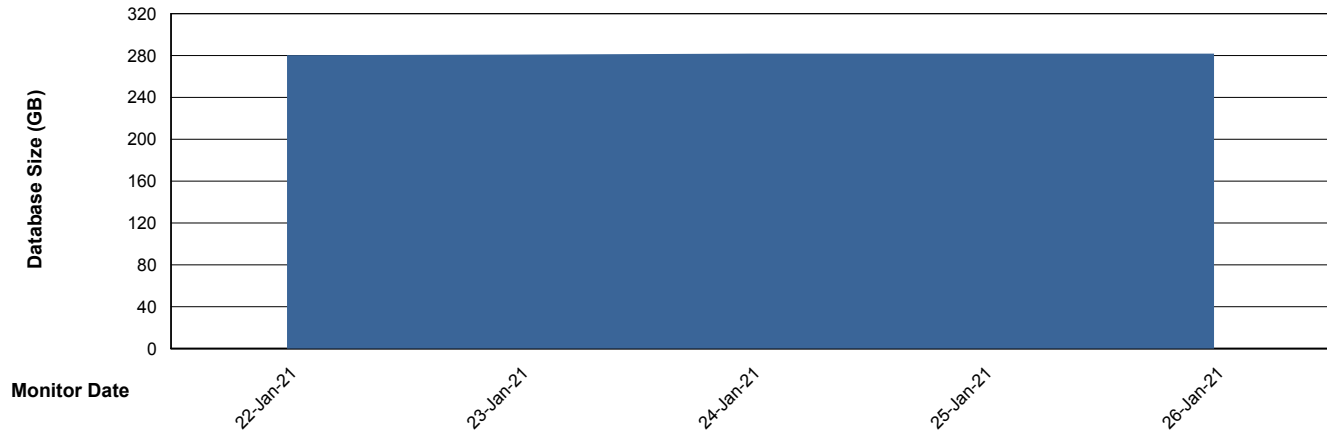

# Weekly SLA Customer Report

Customer VOS\_Production  
Database ID 68

DATABASE SIZE VOSBIDB\_Production

### Database growth over last month

DATABASE SIZE VOSDB\_Production

### Database growth over last month