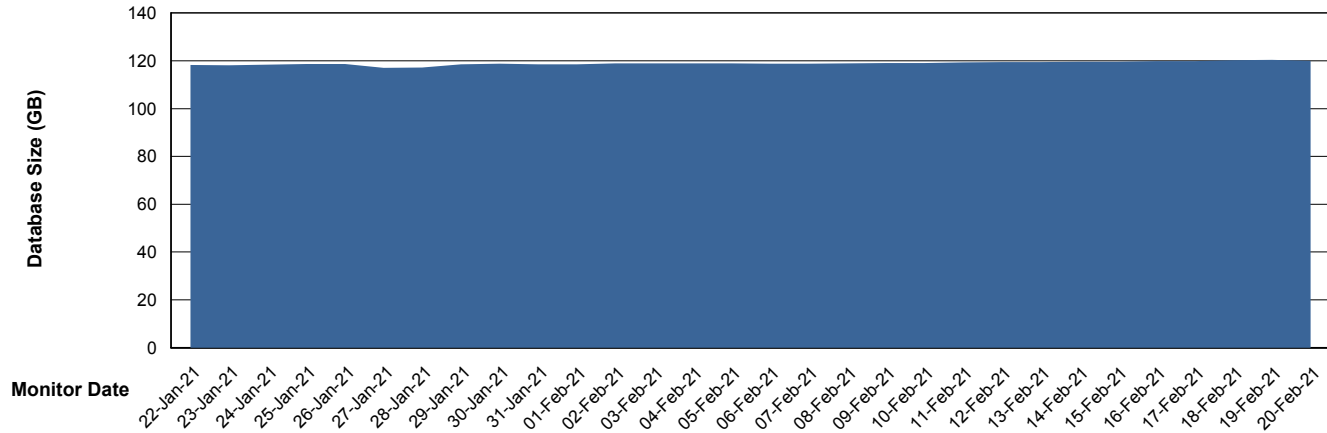

DATABASE SIZE VOSBIDB_Production

Database growth over last month