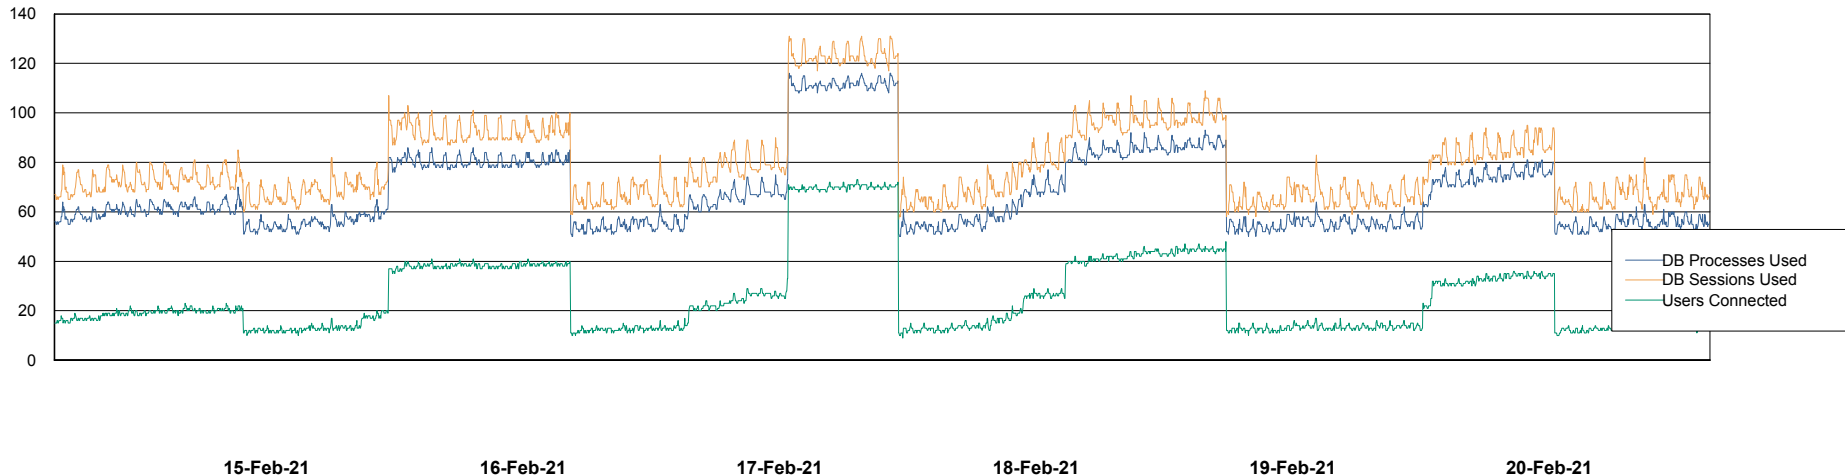

Database Performance ABSVEN07 Standby DB 2019

DB Processes Max 300
DB Sessions Max 472

Weekly SLA Customer Report

Customer VEN_Production
Database ID 35

Database Performance VENDB_BI

DB Processes Max 500
DB Sessions Max 772