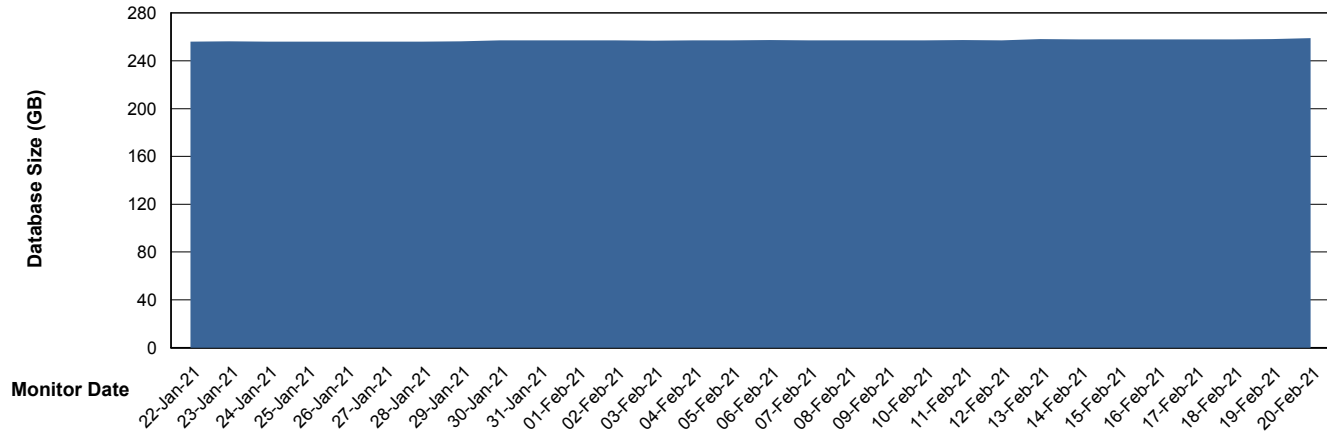

Database Performance ABSVEN07 Standby DB 2019

DB Processes Max 300
DB Sessions Max 472

Weekly SLA Customer Report

Customer VEN_Production
Database ID 35

Database Performance VENDB_BI

DB Processes Max 500
DB Sessions Max 772

Weekly SLA Customer Report

Customer VEN_Production
Database ID 35

DATABASE SIZE ABSVEN06 Primary DB 2019

Database growth over last month

DATABASE SIZE VENDB_BI

Database growth over last month

Weekly SLA Customer Report