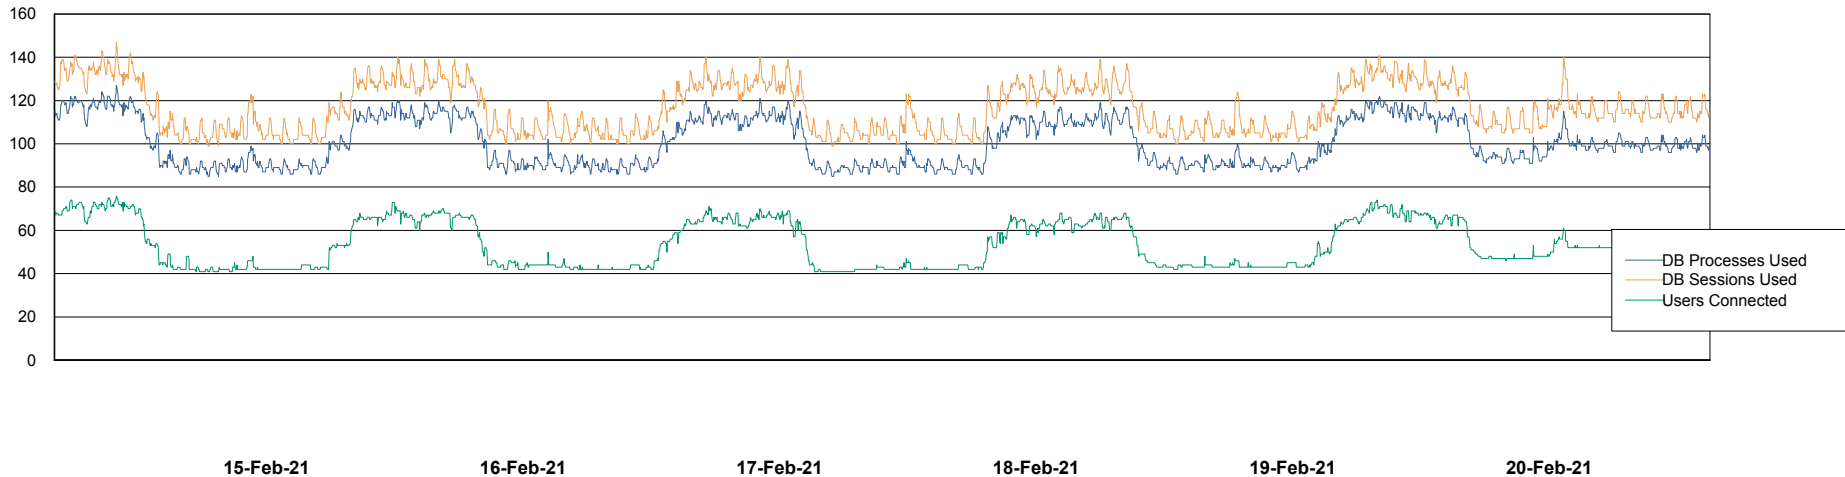

Weekly SLA Customer Report

Customer VEN_Production
Database ID 35

Harddisk Usage VEN_PRD_DB_BI

	Free disk space on c: (%)	Total disk space on c: (Gb)	Free disk space on d: (%)	Total disk space on d: (Gb)
20-Feb-21	45	102	40	601
19-Feb-21	45	102	40	601
18-Feb-21	45	102	40	601
17-Feb-21	48	102	40	601
16-Feb-21	48	102	40	601
15-Feb-21	48	102	40	601
14-Feb-21	48	102	40	601

Weekly SLA Customer Report

Customer VEN_Production
Database ID 35

Database Performance ABSVEN06 Primary DB 2019

DB Processes Max 300
DB Sessions Max 472

Weekly SLA Customer Report

Customer VEN_Production
Database ID 35