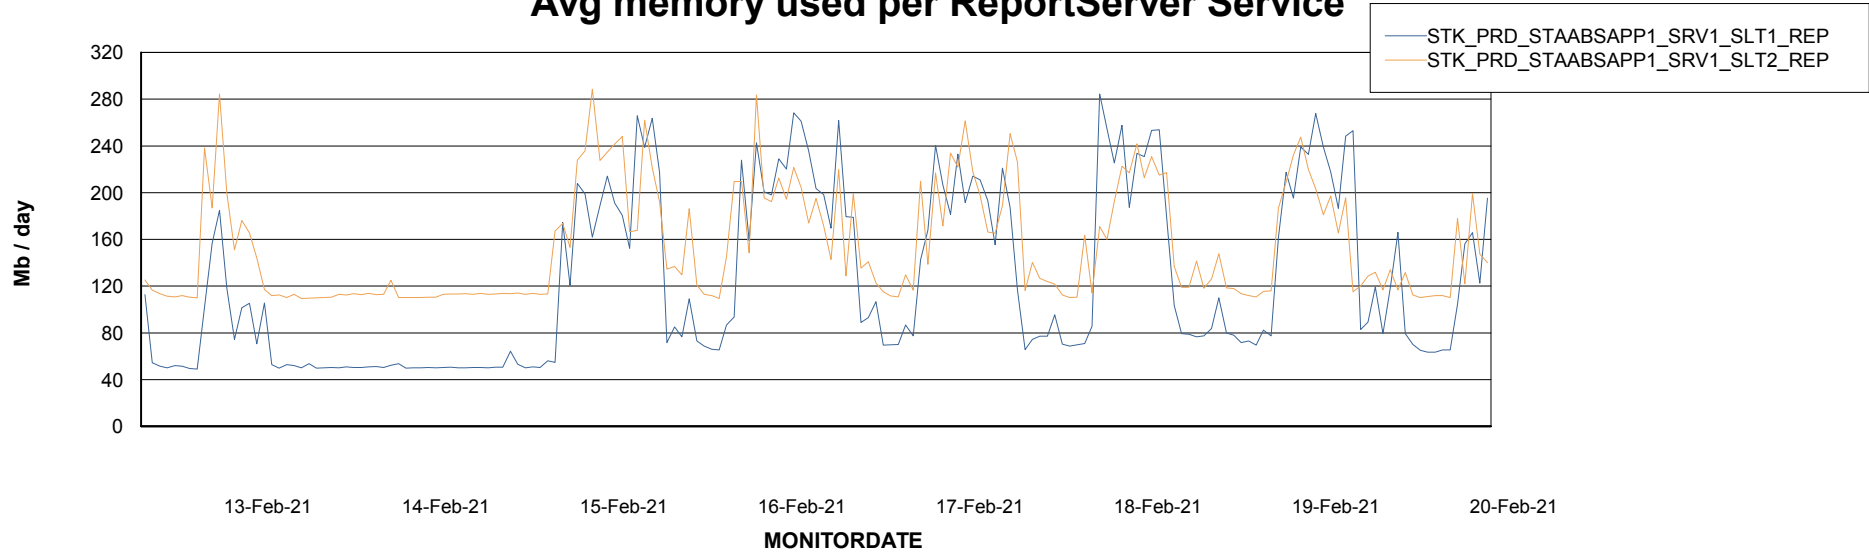

Avg memory used per ABS Server Service

Avg users per day per ABS server

Weekly SLA Customer Report

Customer STK_Production
Database ID 82

ABSSolute Application ReportServer Services

Avg memory used per ReportServer Service