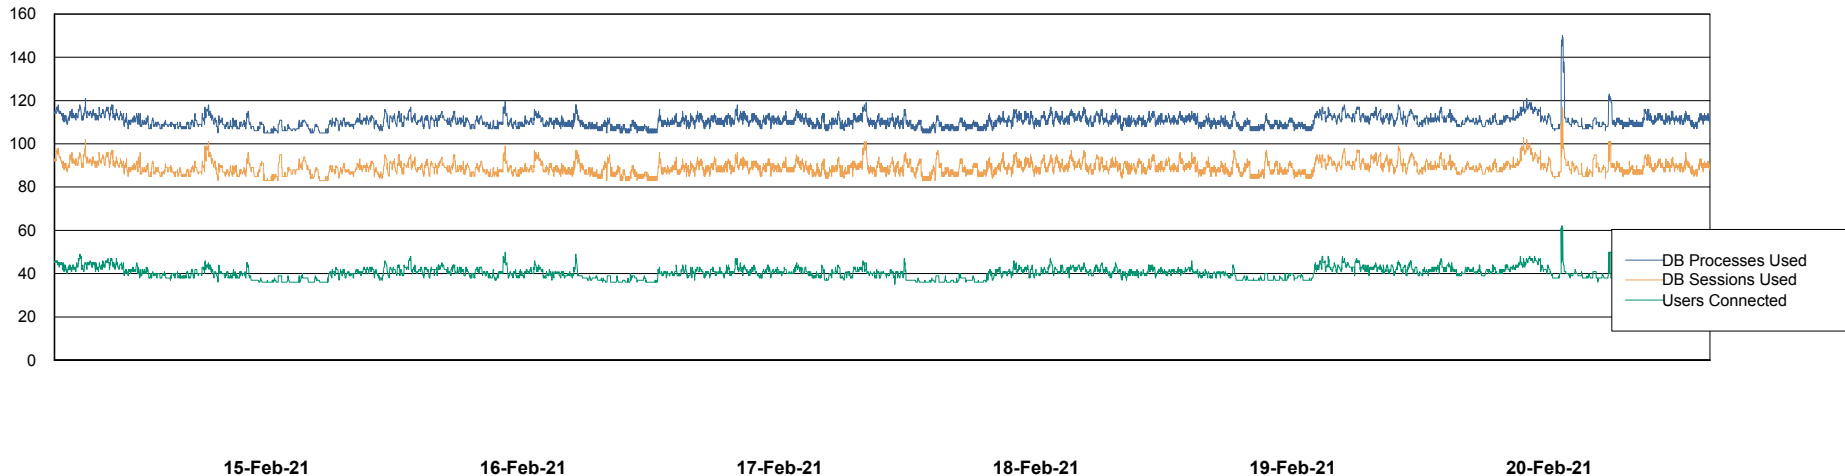

Database Performance STKDB_ABS1 Production Database

DB Processes Max 500
DB Sessions Max 776