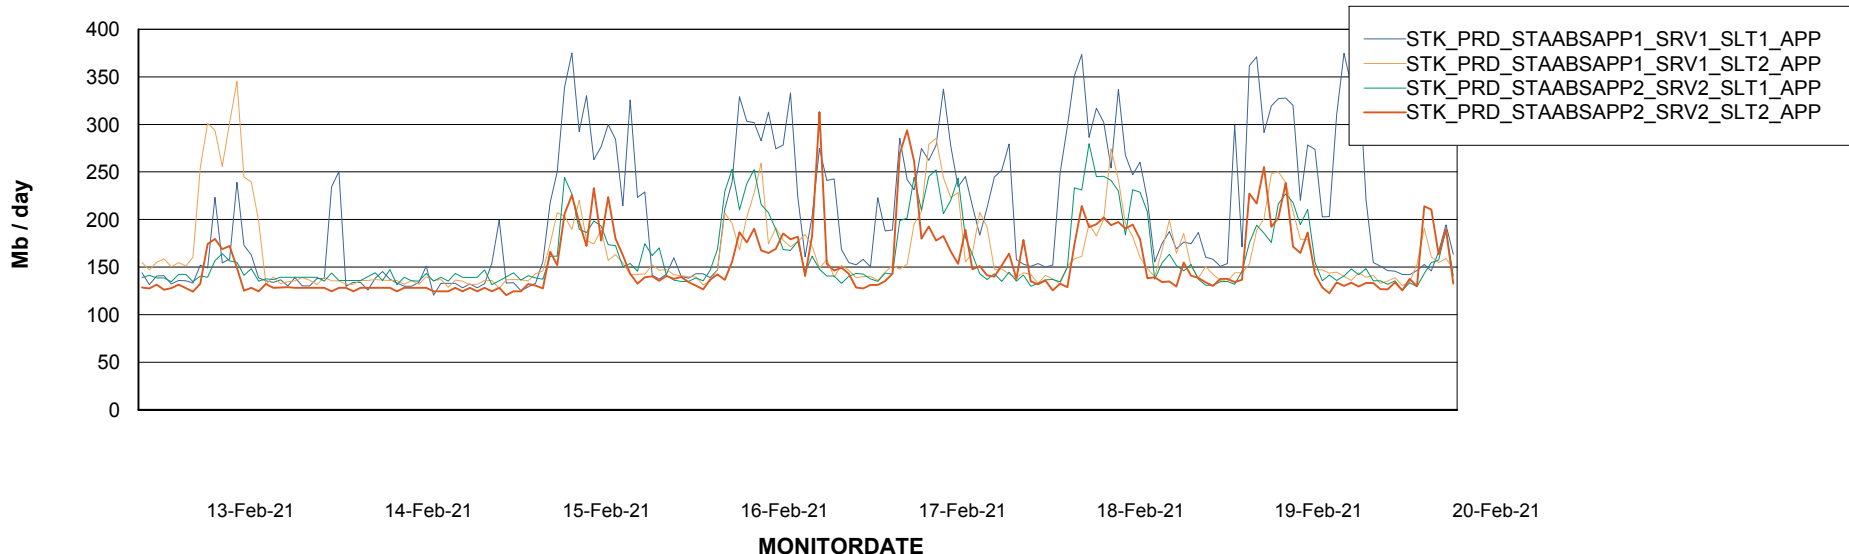

ABSSolute Application Server Services

Avg memory used per ABS Server Service