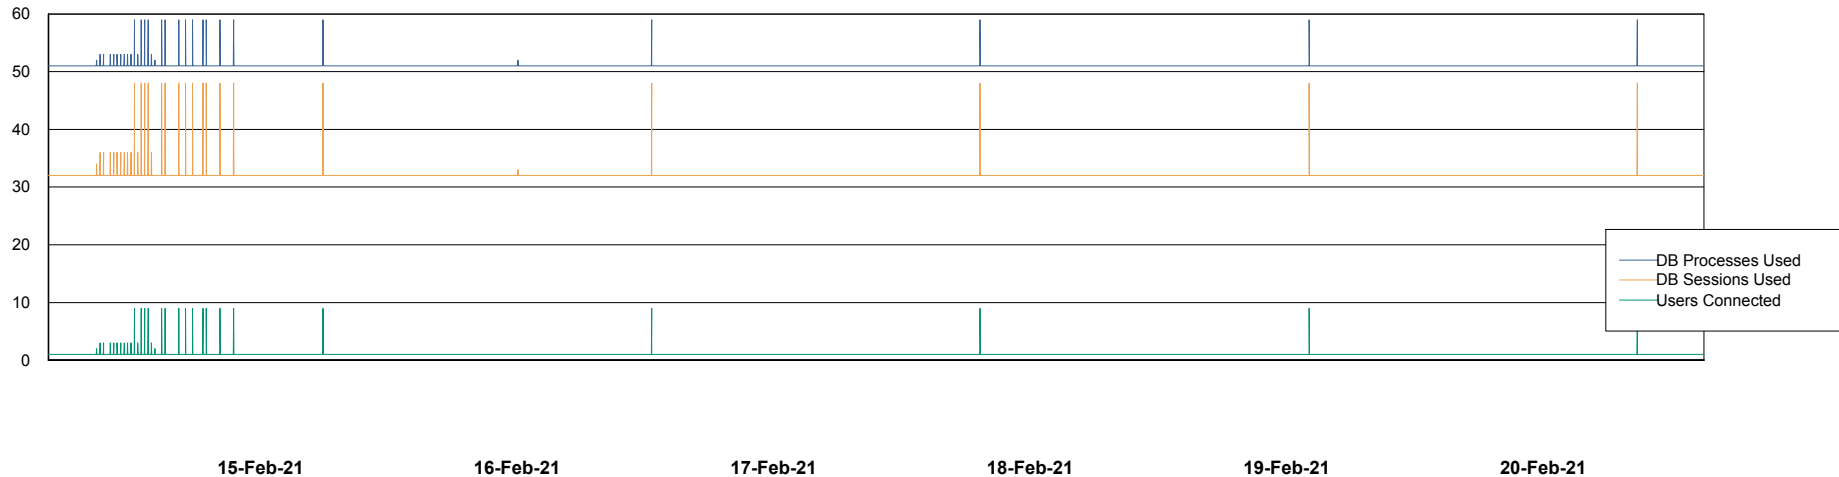

Weekly SLA Customer Report

Customer STK_Production
Database ID 82

Database Performance STKDB_ABS1 Production Database

DB Processes Max 500
DB Sessions Max 776

Weekly SLA Customer Report

Customer STK_Production
Database ID 82

Database Performance STKDB_ABS1SB Standby Database

DB Processes Max 500
DB Sessions Max 774

Weekly SLA Customer Report

Customer STK_Production
 Database ID 82

DATABASE SIZE STKDB_ABS1 Production Database

Database growth over last month