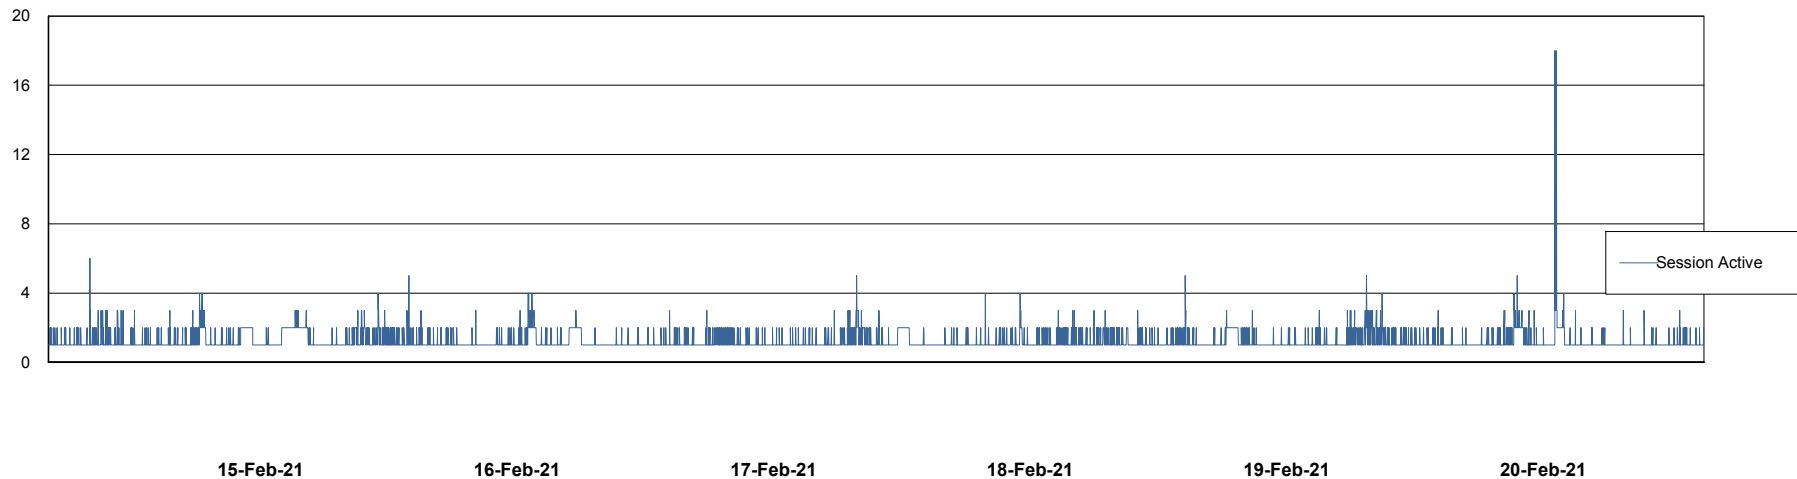

Weekly SLA Customer Report

Customer STK_Production
Database ID 82

Harddisk Usage STK_STAABSDB2 Standby DB Server

	Free disk space on c: (%)	Total disk space on c: (Gb)	Free disk space on d: (%)	Total disk space on d: (Gb)	Free disk space on e: (%)	Total disk space on e: (Gb)
20-Feb-21	72	99	42	350	24	1,000
19-Feb-21	72	99	42	350	24	1,000
18-Feb-21	72	99	42	350	24	1,000
17-Feb-21	72	99	42	350	24	1,000
16-Feb-21	72	99	43	350	24	1,000
15-Feb-21	72	99	43	350	24	1,000
14-Feb-21	72	99	44	350	24	1,000

Weekly SLA Customer Report

Customer STK_Production
Database ID 82

Database Performance STKDB_ABS1 Production Database

DB Processes Max 500
DB Sessions Max 776

Weekly SLA Customer Report

Customer STK_Production
Database ID 82