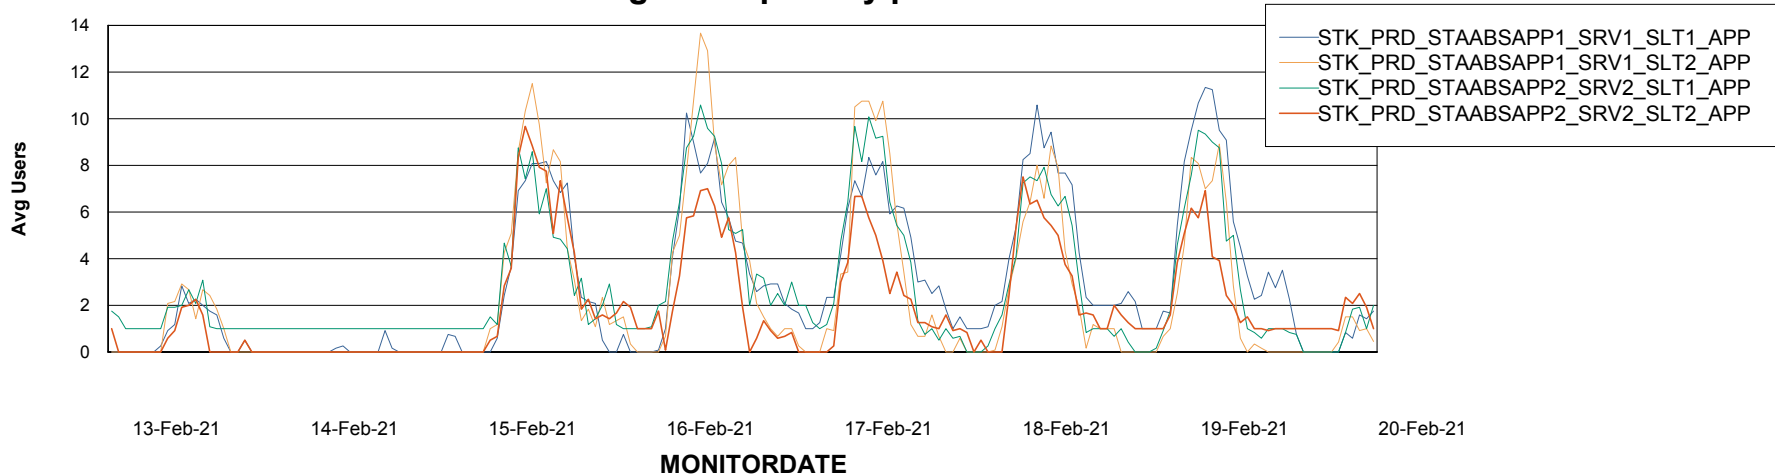

Avg users per day per ABS server