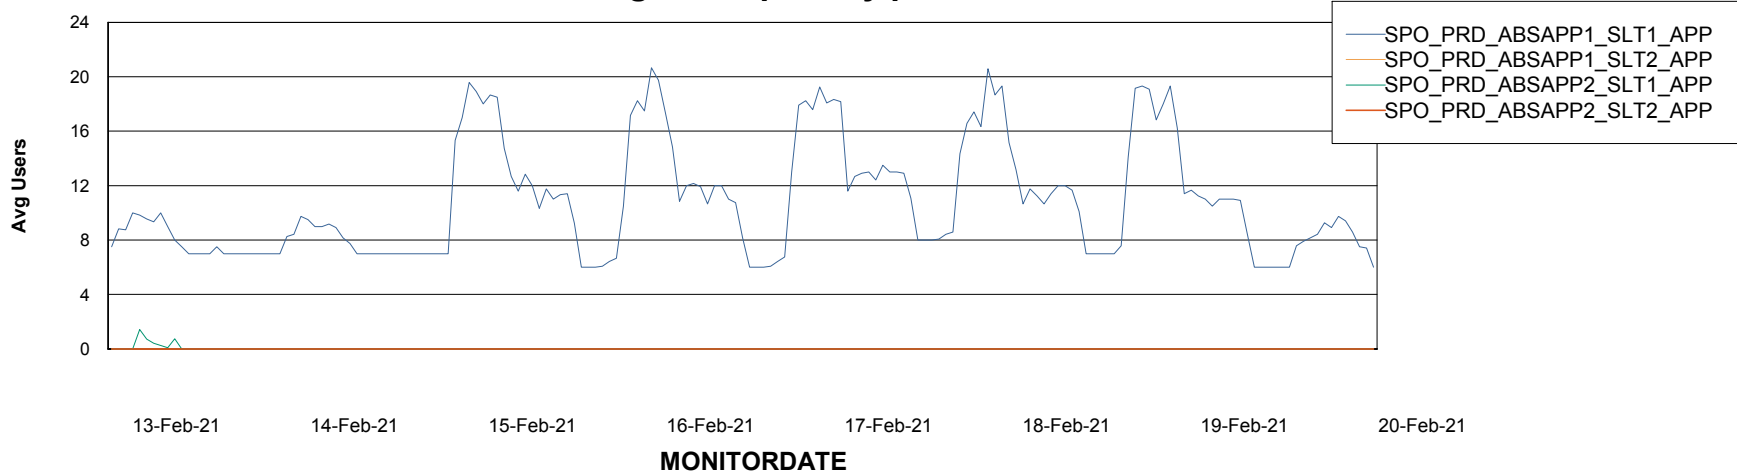

Weekly SLA Customer Report

Customer SPO_Production Silver
 Database ID 57

Database Tablespace SPODB_Production

Date	Tablespace Name	Filesize (Gb)	Usedsize (Gb)	Percentage free
20-Feb-21	ABSDATA	44	35	20
	INDX	68	56	18
19-Feb-21	ABSDATA	44	35	20
	INDX	68	56	18
18-Feb-21	ABSDATA	44	35	20
	INDX	68	56	18
17-Feb-21	ABSDATA	44	35	20
	INDX	68	56	18
16-Feb-21	ABSDATA	44	35	20
	INDX	68	56	18
15-Feb-21	ABSDATA	44	34	23
	INDX	68	56	18
14-Feb-21	ABSDATA	44	34	23
	INDX	68	56	18

Standby Database Health SPO_Production Silver

Recovery lag for last 7 days

Weekly SLA Customer Report

Customer SPO_Production Silver
Database ID 57

ABSSolute Application Server Services

Avg memory used per ABS Server Service

Avg users per day per ABS server

Weekly SLA Customer Report

Customer SPO_Production Silver
Database ID 57

ABSSolute Application ReportServer Services

Avg memory used per ReportServer Service

Weekly SLA Customer Report