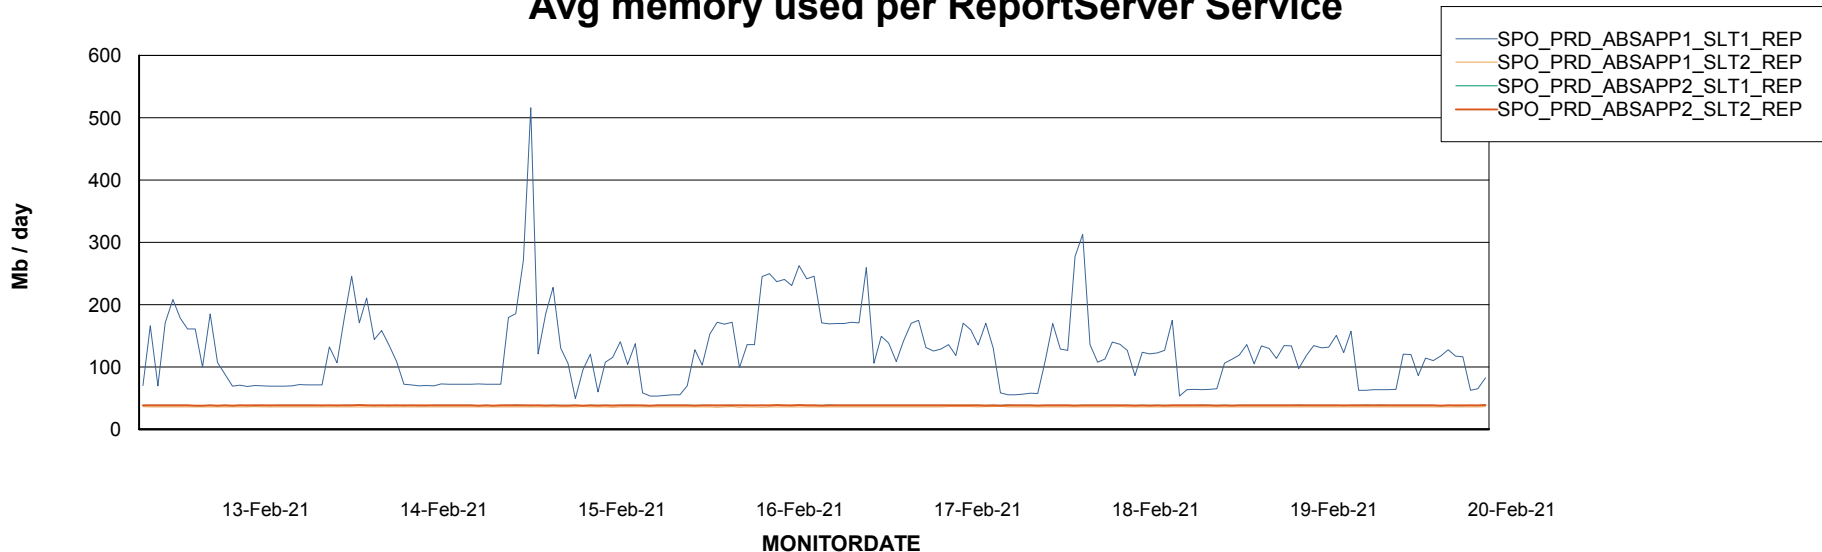

Avg users per day per ABS server

Weekly SLA Customer Report

Customer SPO_Production Silver
Database ID 57

ABSSolute Application ReportServer Services

Avg memory used per ReportServer Service

Weekly SLA Customer Report