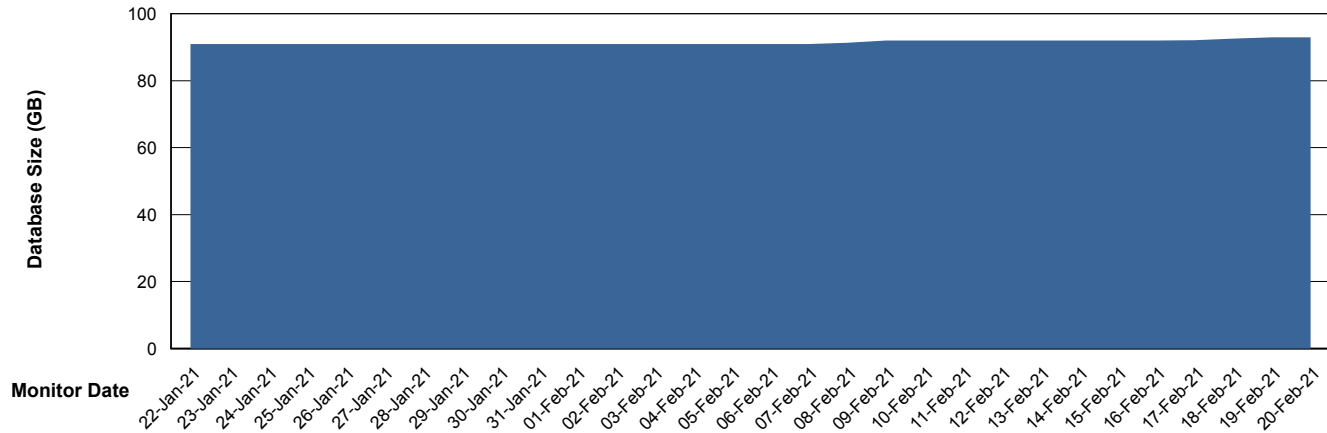

Weekly SLA Customer Report

Customer SPO_Production Silver
Database ID 57

DATABASE SIZE SPODB_BI

Database growth over last month

DATABASE SIZE SPODB_Production

Database growth over last month

Weekly SLA Customer Report

Customer SPO_Production Silver
Database ID 57

Database Tablespace		SPODB_BI		
Date	Tablespace Name	Filesize (Gb)	Usedsize (Gb)	Percentage free
20-Feb-21	ABSDATA	28	20	29
	INDX	32	27	16
19-Feb-21	ABSDATA	28	20	29
	INDX	32	27	16
18-Feb-21	ABSDATA	28	20	29
	INDX	32	27	16
17-Feb-21	ABSDATA	28	20	29
	INDX	32	27	16
16-Feb-21	ABSDATA	28	20	29
	INDX	32	27	16
15-Feb-21	ABSDATA	28	20	29
	INDX	32	27	16
14-Feb-21	ABSDATA	28	20	29
	INDX	32	27	16