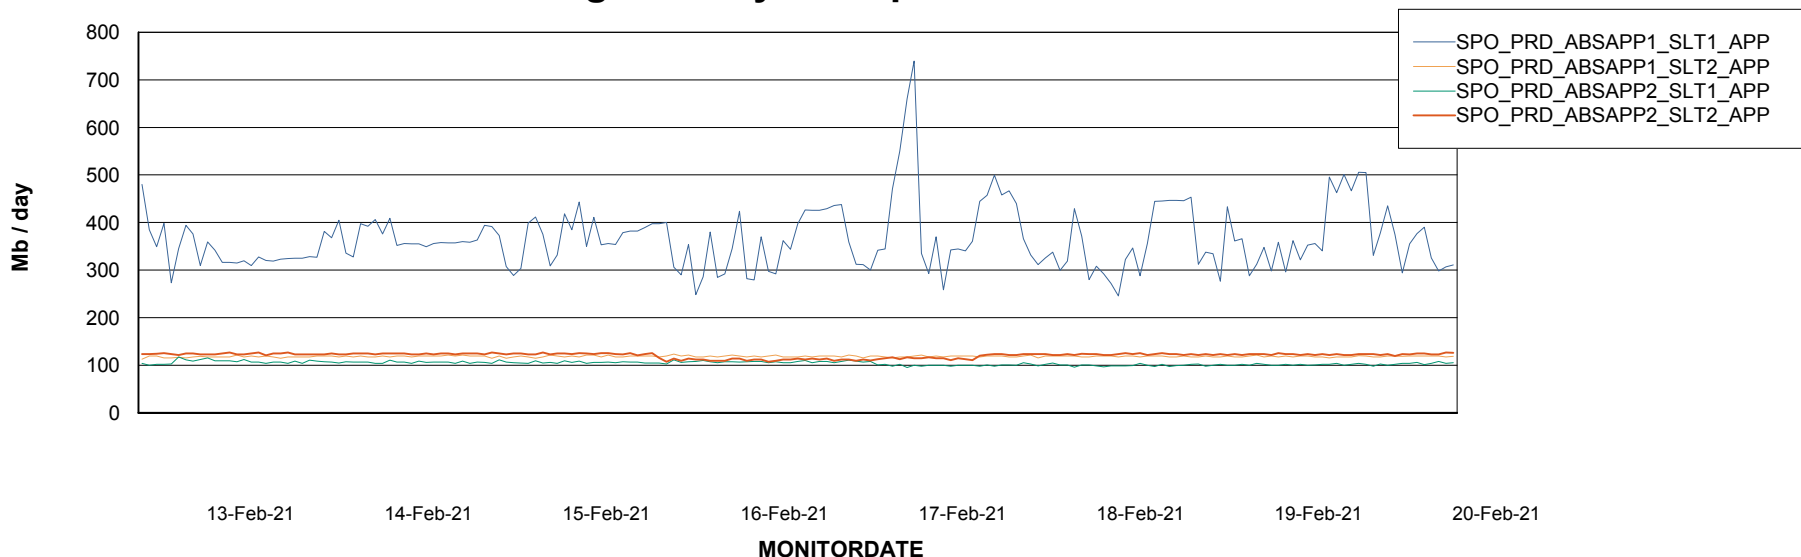

Weekly SLA Customer Report

Customer SPO_Production Silver
 Database ID 57

Database Tablespace SPODB_Production

Date	Tablespace Name	Filesize (Gb)	Usedsize (Gb)	Percentage free
20-Feb-21	ABSDATA	44	35	20
	INDX	68	56	18
19-Feb-21	ABSDATA	44	35	20
	INDX	68	56	18
18-Feb-21	ABSDATA	44	35	20
	INDX	68	56	18
17-Feb-21	ABSDATA	44	35	20
	INDX	68	56	18
16-Feb-21	ABSDATA	44	35	20
	INDX	68	56	18
15-Feb-21	ABSDATA	44	34	23
	INDX	68	56	18
14-Feb-21	ABSDATA	44	34	23
	INDX	68	56	18

Standby Database Health SPO_Production Silver

Recovery lag for last 7 days

Weekly SLA Customer Report

Customer SPO_Production Silver
Database ID 57

ABSSolute Application Server Services

Avg memory used per ABS Server Service

Avg users per day per ABS server

Weekly SLA Customer Report

Customer SPO_Production Silver
Database ID 57

ABSSolute Application ReportServer Services

Avg memory used per ReportServer Service

Weekly SLA Customer Report