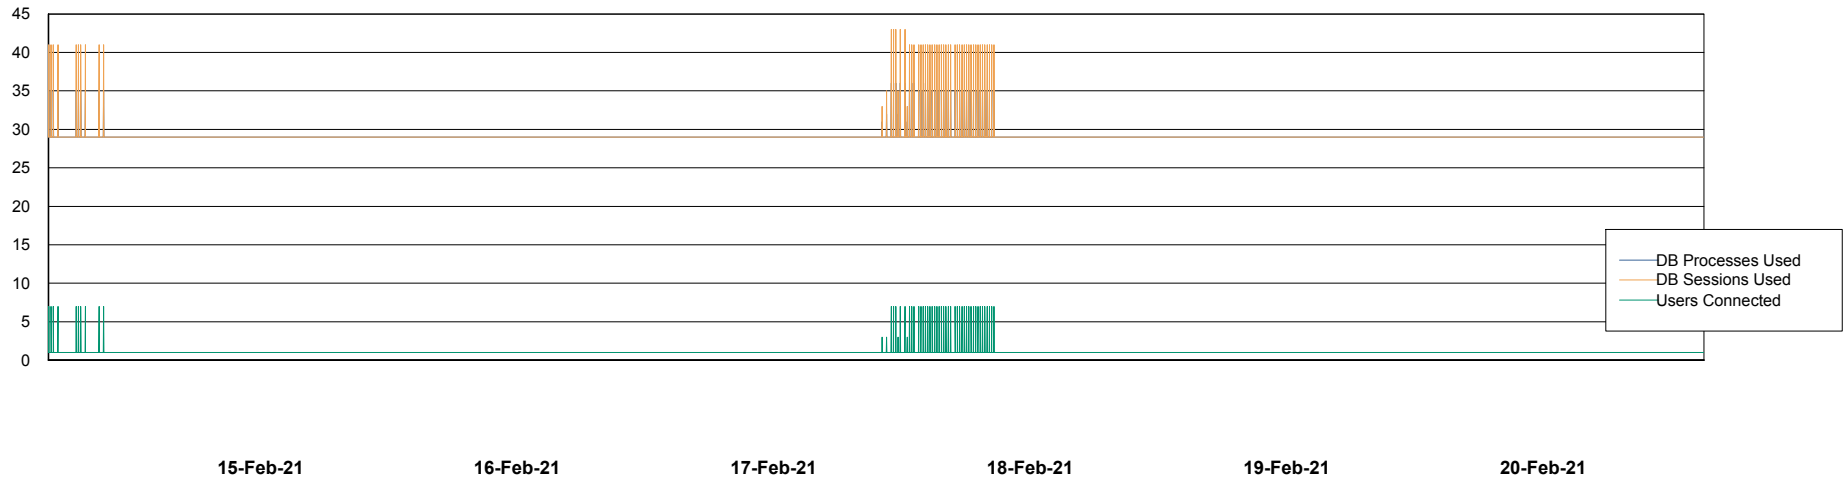

Database Performance SPODB_Production

DB Processes Max 300
DB Sessions Max 472

Weekly SLA Customer Report

Customer SPO_Production Silver
Database ID 57

Database Performance SPODB_Standby

DB Processes Max 300
DB Sessions Max 472