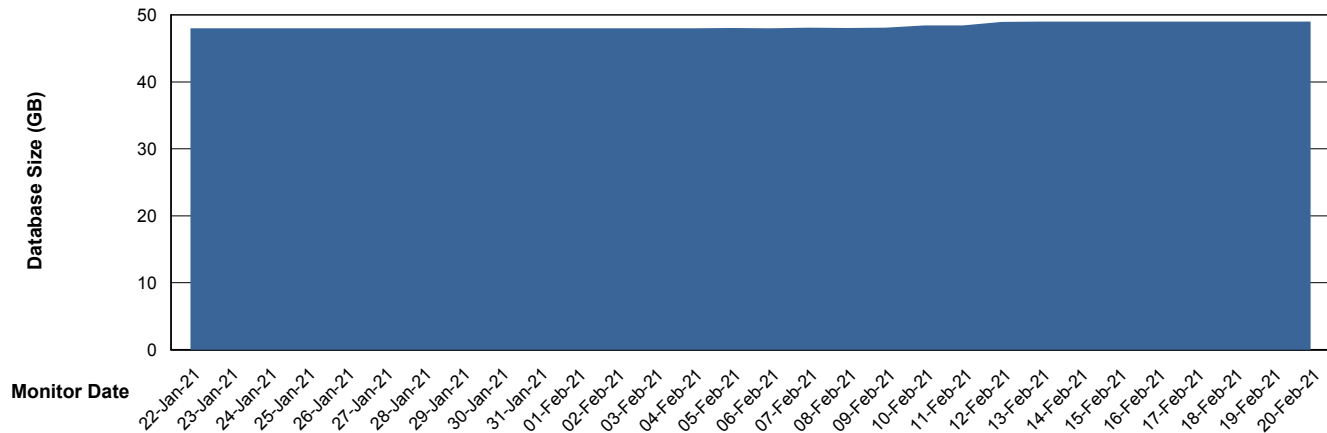

Database Performance SPODB_Production

DB Processes Max 300
DB Sessions Max 472

Weekly SLA Customer Report

Customer SPO_Production Silver
Database ID 57

Database Performance SPODB_Standby

DB Processes Max 300
DB Sessions Max 472

Weekly SLA Customer Report

Customer SPO_Production Silver
Database ID 57

DATABASE SIZE SPODB_BI

Database growth over last month

DATABASE SIZE SPODB_Production

Database growth over last month

Weekly SLA Customer Report