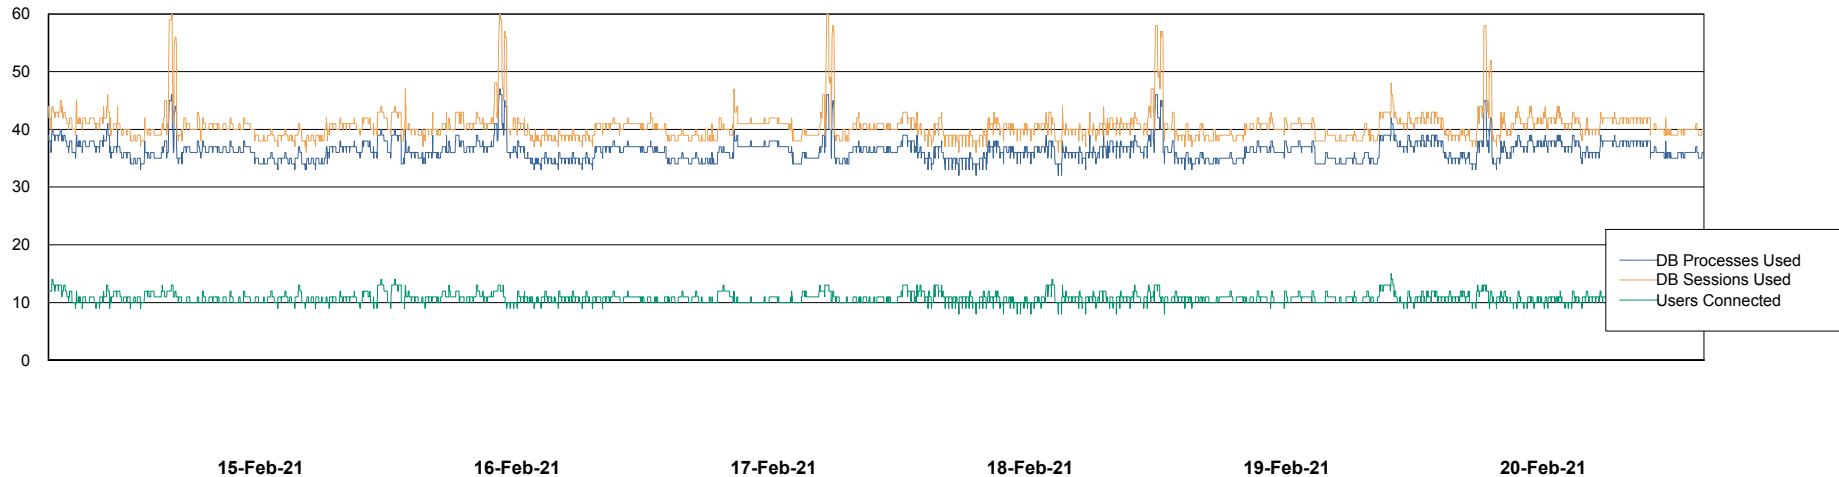

Weekly SLA Customer Report

Customer SPO_Production Silver
 Database ID 57

Harddisk Usage SPO_PRD_ORACLE_BI1

	Free disk space on c: (%)	Total disk space on c: (Gb)	Free disk space on d: (%)	Total disk space on d: (Gb)	Free disk space on e: (%)	Total disk space on e: (Gb)	Free disk space on f: (%)	Total disk space on f: (Gb)
20-Feb-21	21	80	37	200	100	100	100	50
19-Feb-21	21	80	37	200	100	100	100	50
18-Feb-21	21	80	37	200	100	100	100	50
17-Feb-21	21	80	37	200	100	100	100	50
16-Feb-21	21	80	37	200	100	100	100	50
15-Feb-21	22	80	37	200	100	100	100	50
14-Feb-21	22	80	37	200	100	100	100	50

Weekly SLA Customer Report

Customer SPO_Production Silver
Database ID 57

Database Performance SPODB_BI

DB Processes Max 500
DB Sessions Max 772

Weekly SLA Customer Report

Customer SPO_Production Silver
Database ID 57