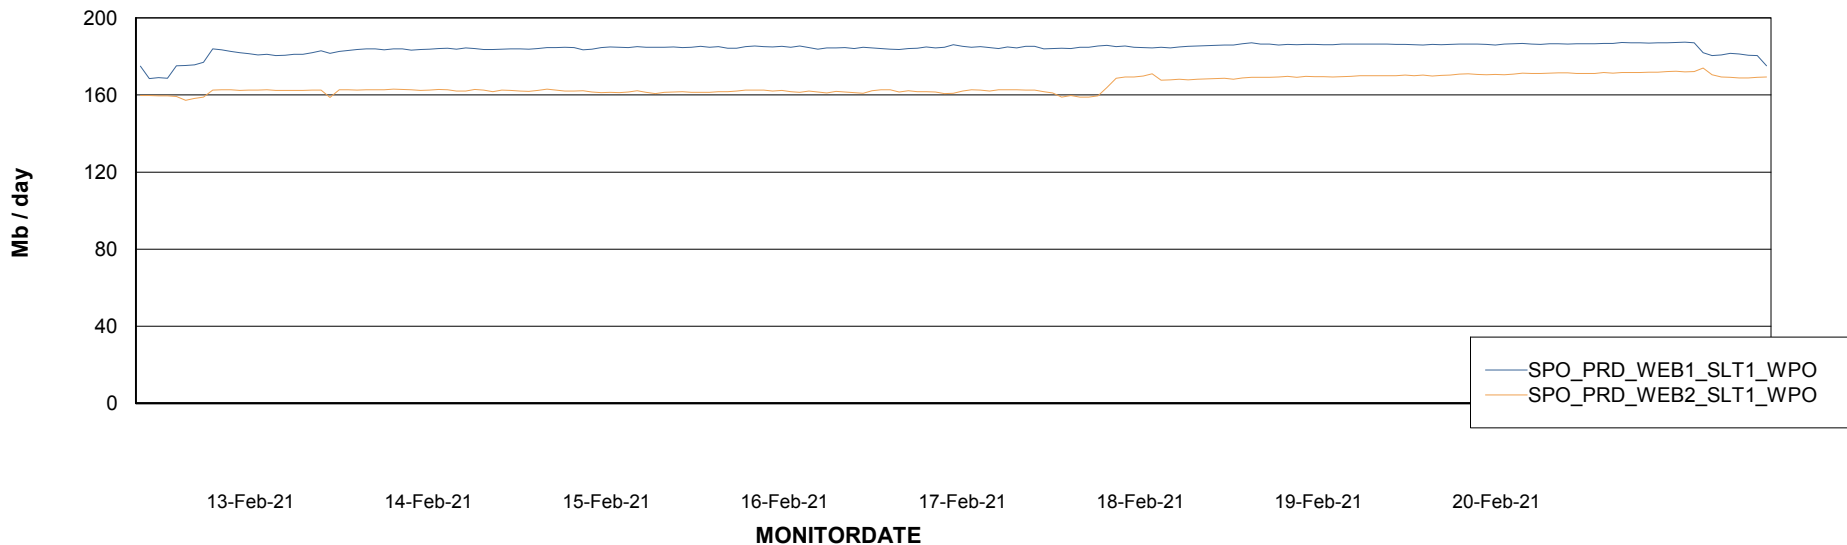

ABSSolute Web Component Services

Avg memory used per ABS Web component