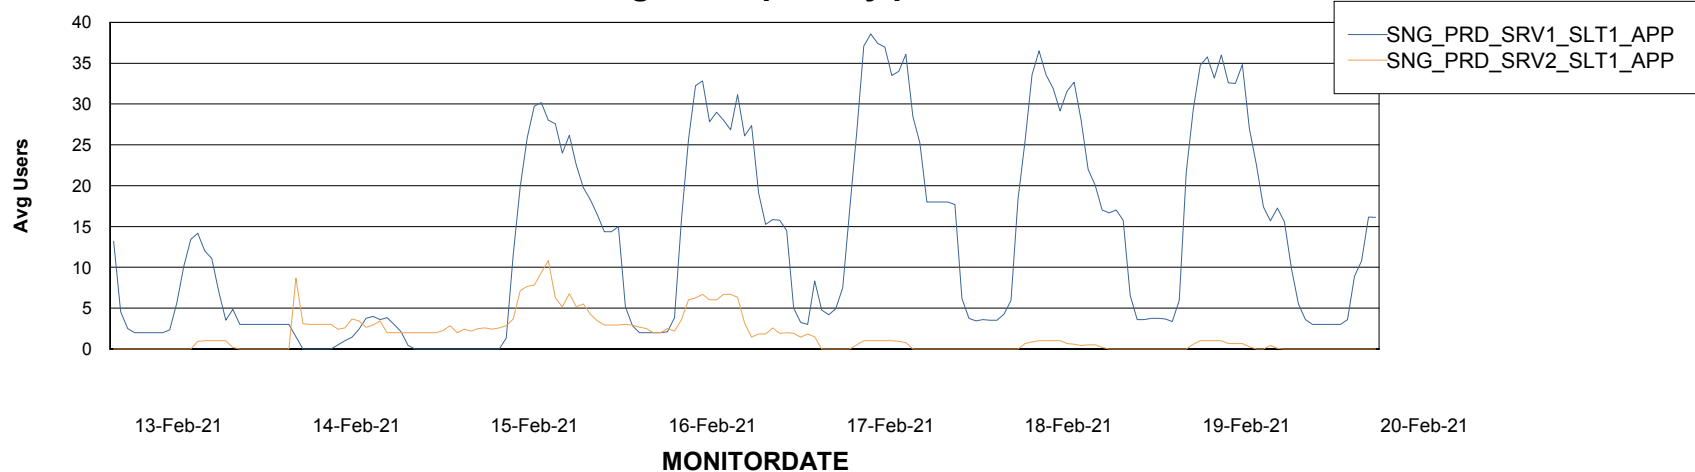

Avg users per day per ABS server