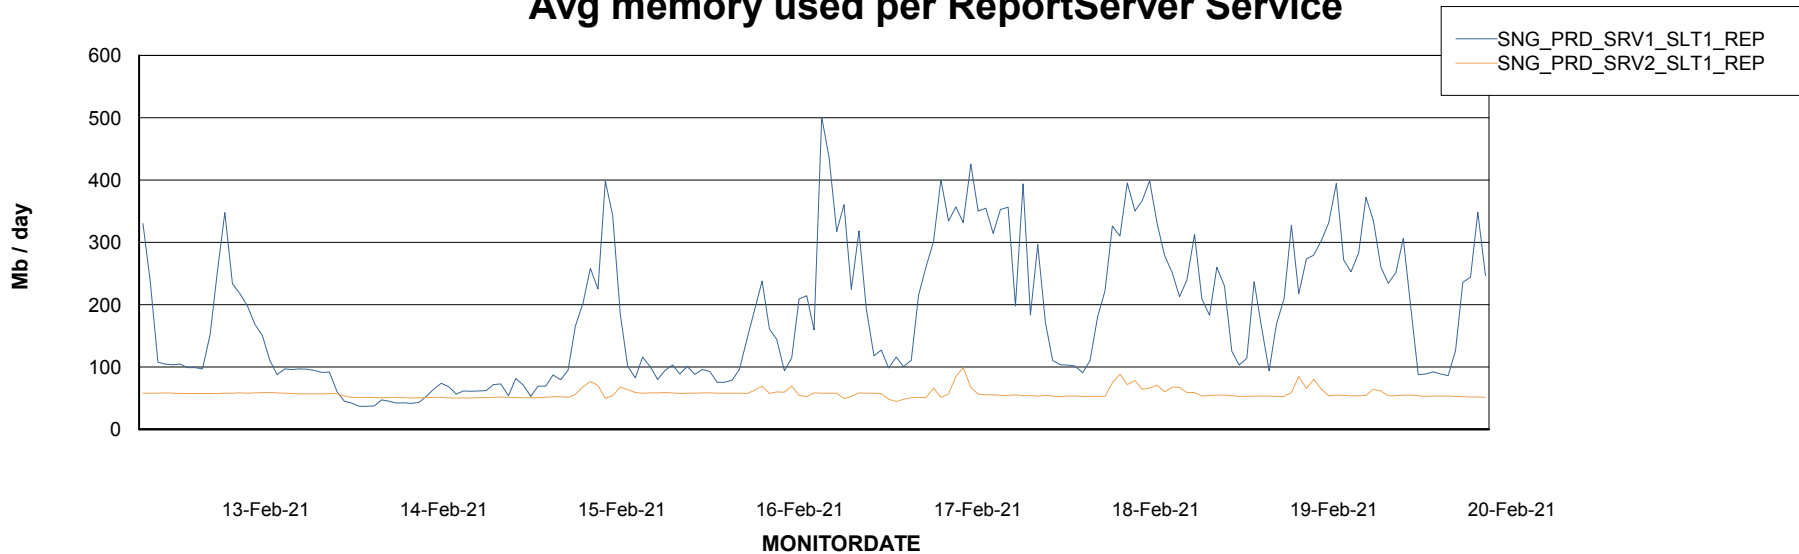

ABSSolute Application ReportServer Services

Avg memory used per ReportServer Service