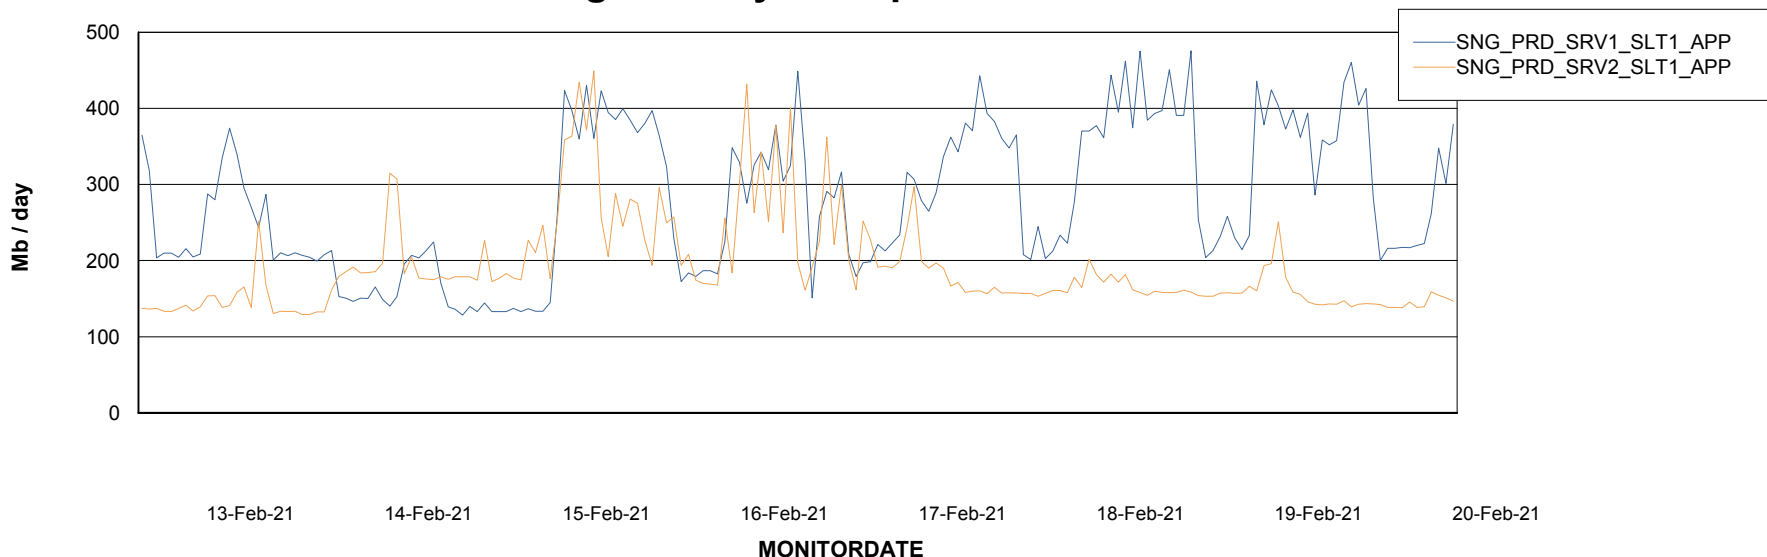

ABSSolute Application Server Services

Avg memory used per ABS Server Service