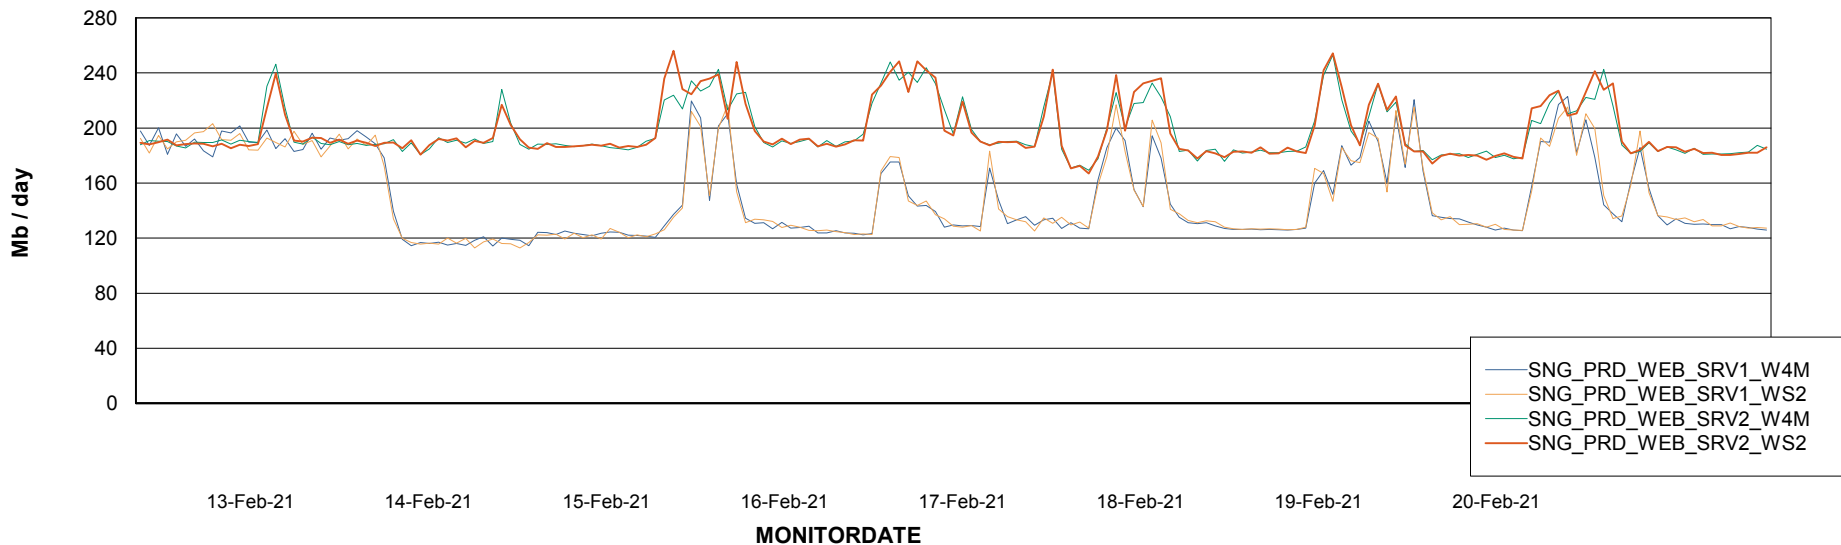

ABSSolute Web Component Services

Avg memory used per ABS Web component