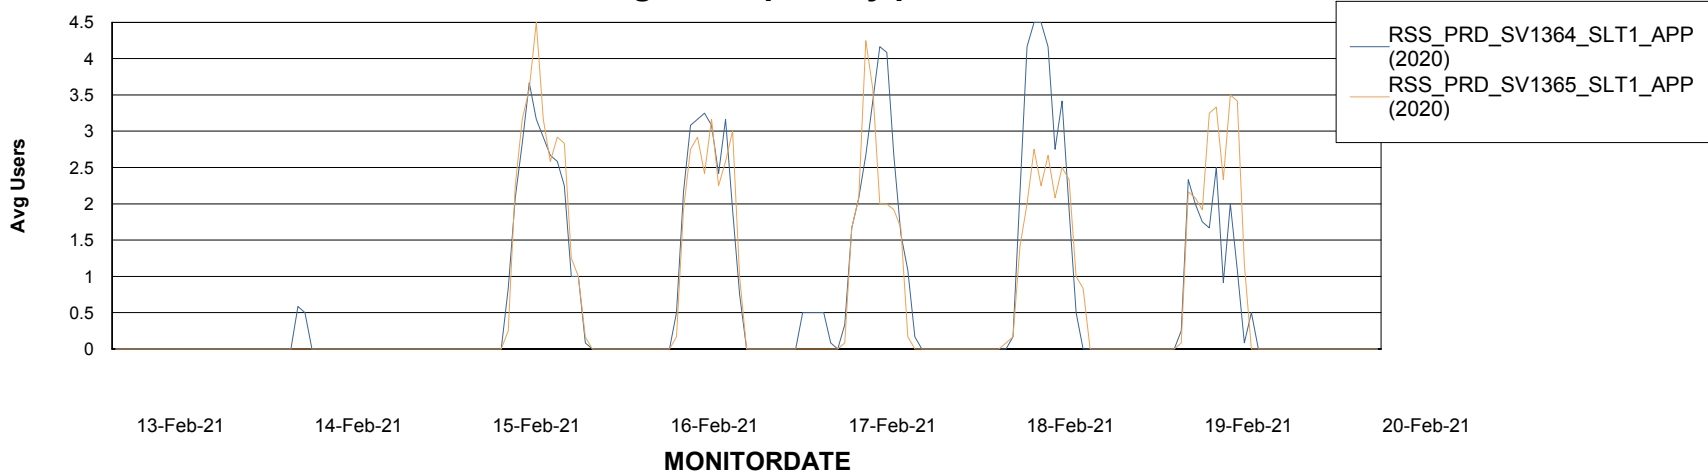

Weekly SLA Customer Report

Customer RSS Production
Database ID 52

ABSSolute Application Server Services

Avg memory used per ABS Server Service

Avg users per day per ABS server

Weekly SLA Customer Report

Customer RSS Production
Database ID 52