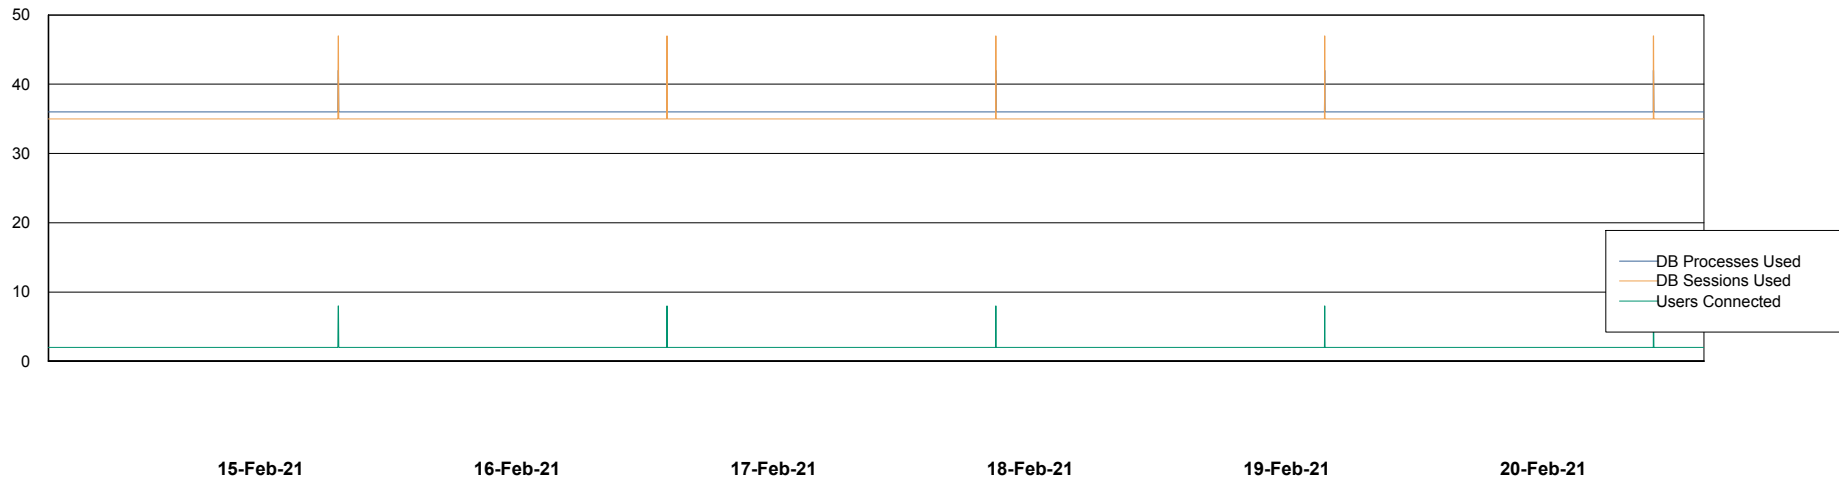

Database Performance RSS_DB_Standby (2020)

DB Processes Max 300
DB Sessions Max 472