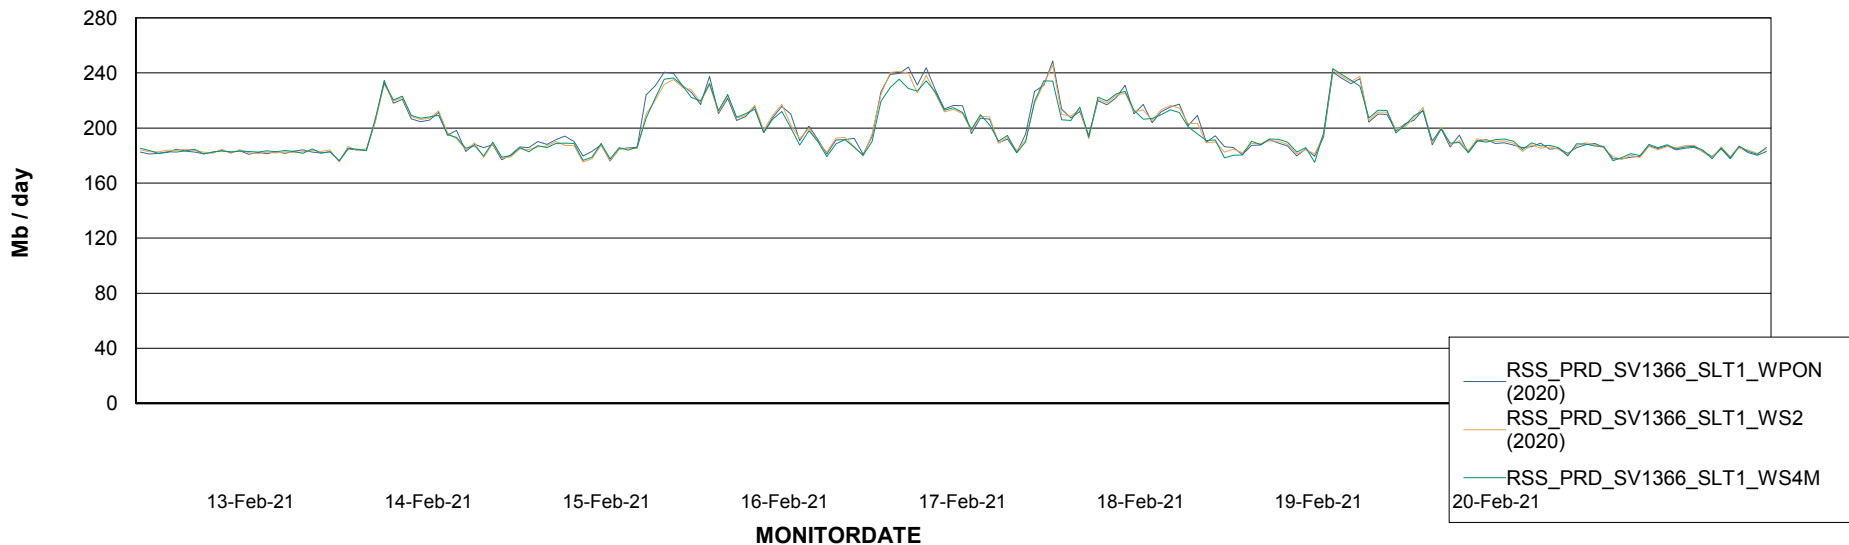

ABSSolute Application ReportServer Services

Avg memory used per ReportServer Service

Weekly SLA Customer Report

Customer RSS Production
Database ID 52

ABSSolute Web Component Services

Avg memory used per ABS Web component