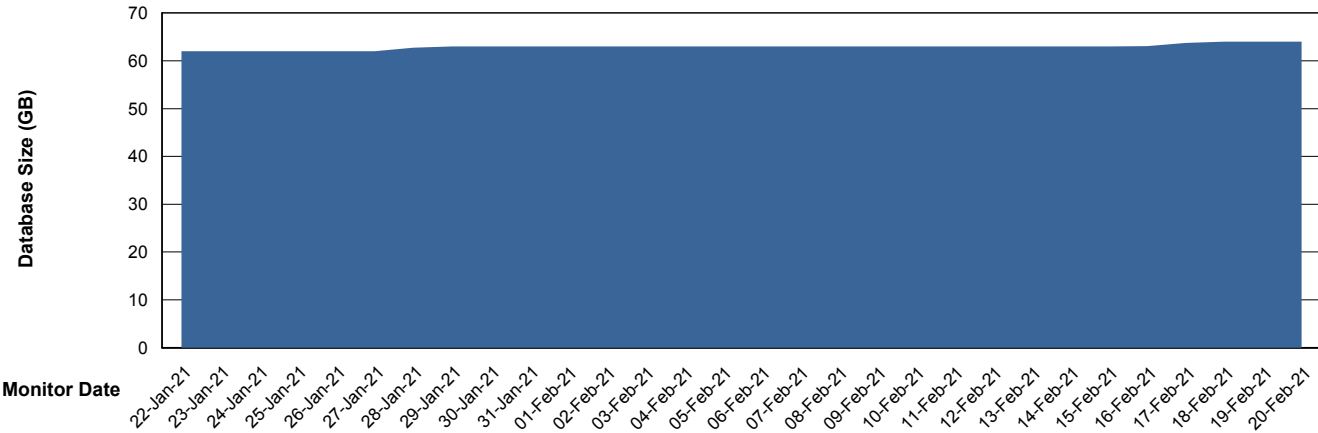

Database Performance RSS_DB_Standby (2020)

DB Processes Max 300
DB Sessions Max 472

Weekly SLA Customer Report

Customer RSS Production
 Database ID 52

DATABASE SIZE RSS_DB_Primary (2020)

Database growth over last month

Database Tablespace RSS_DB_Primary (2020)

Date	Tablespace Name	Filesize (Gb)	Usedsize (Gb)	Percentage free
20-Feb-21	ABSDATA	42	31	26
	INDX	37	31	16
19-Feb-21	ABSDATA	42	31	26
	INDX	37	31	16
18-Feb-21	ABSDATA	42	31	26
	INDX	37	31	16
17-Feb-21	ABSDATA	42	31	26
	INDX	37	31	16
16-Feb-21	ABSDATA	42	31	26
	INDX	37	31	16
15-Feb-21	ABSDATA	42	31	26
	INDX	37	31	16
14-Feb-21	ABSDATA	42	31	26
	INDX	37	31	16