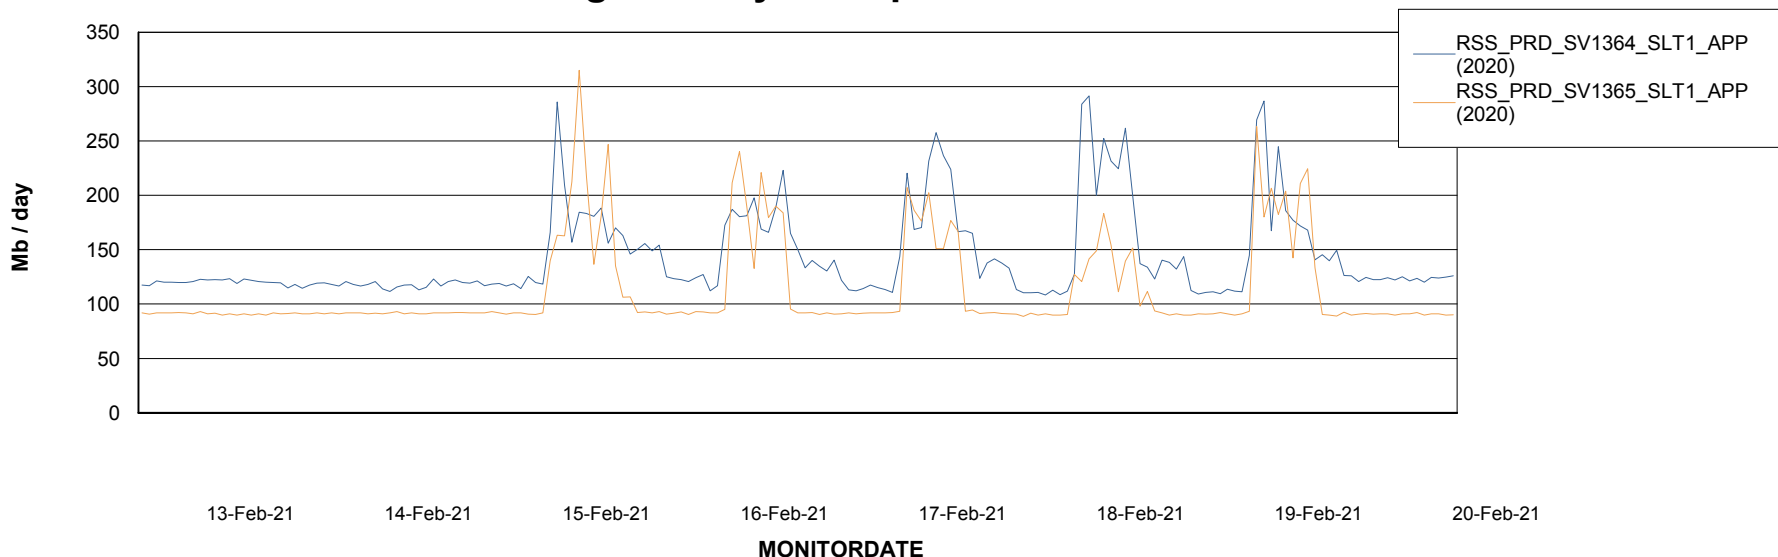

Database Tablespace RSS_DB_Primary (2020)

Date	Tablespace Name	Filesize (Gb)	Usedsize (Gb)	Percentage free
20-Feb-21	ABSDATA	42	31	26
	INDX	37	31	16
19-Feb-21	ABSDATA	42	31	26
	INDX	37	31	16
18-Feb-21	ABSDATA	42	31	26
	INDX	37	31	16
17-Feb-21	ABSDATA	42	31	26
	INDX	37	31	16
16-Feb-21	ABSDATA	42	31	26
	INDX	37	31	16
15-Feb-21	ABSDATA	42	31	26
	INDX	37	31	16
14-Feb-21	ABSDATA	42	31	26
	INDX	37	31	16

Weekly SLA Customer Report

Customer RSS Production
Database ID 52

ABSSolute Application Server Services

Avg memory used per ABS Server Service

Avg users per day per ABS server

Weekly SLA Customer Report

Customer RSS Production
Database ID 52