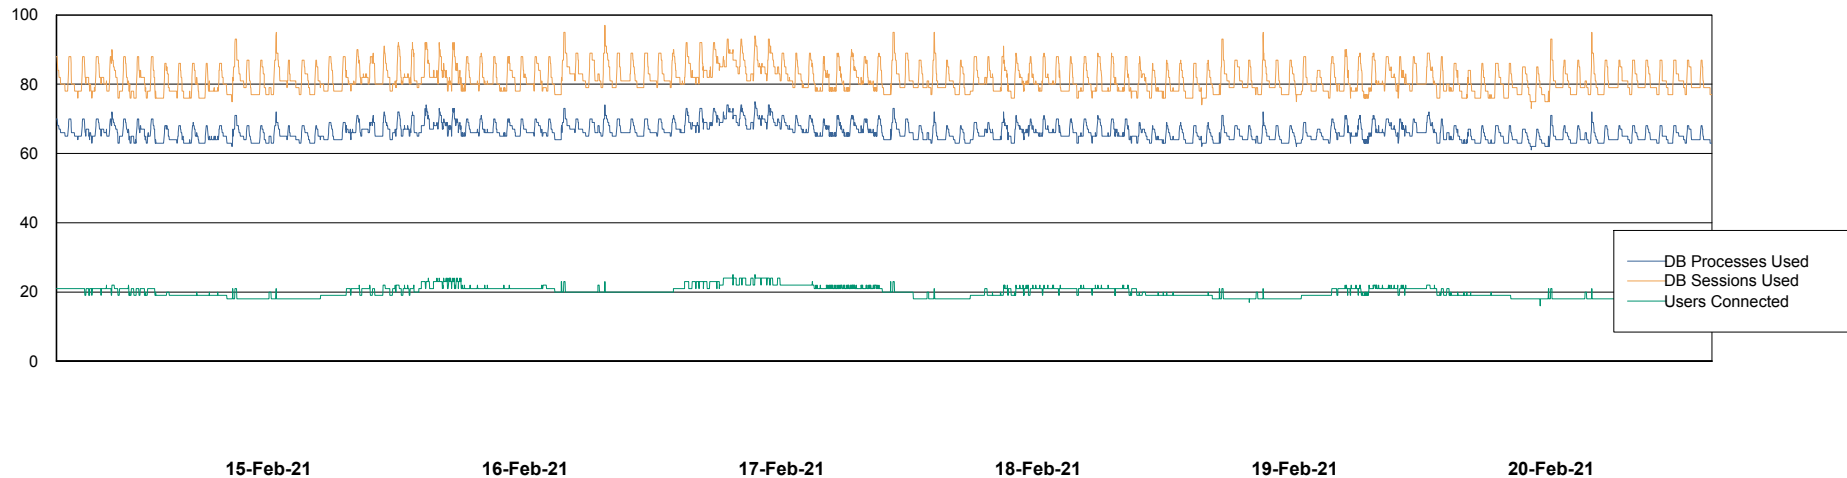

Database Performance RSS_DB_Primary (2020)

DB Processes Max 300
DB Sessions Max 472