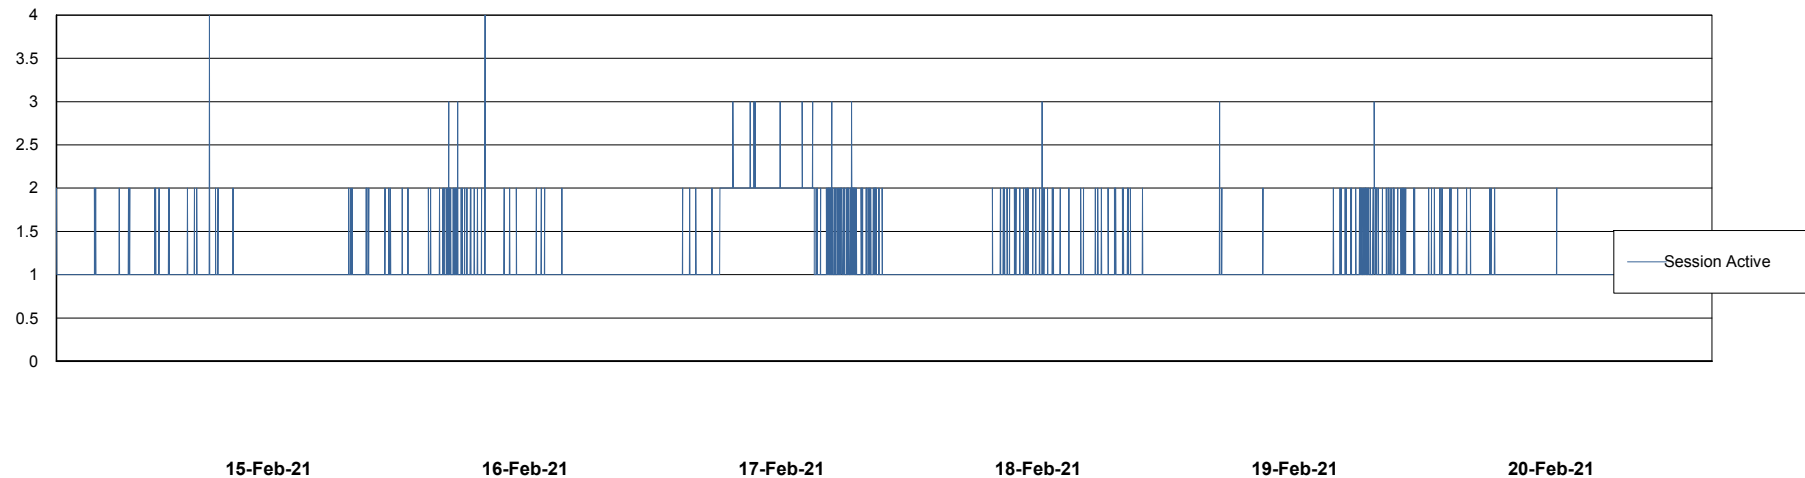

Weekly SLA Customer Report

Customer RSS Production
Database ID 52

Harddisk Usage RSS_PRD_SV1366 (2020)

	Free disk space on c: (%)	Total disk space on c: (Gb)
20-Feb-21	58	150
19-Feb-21	58	150
18-Feb-21	58	150
17-Feb-21	58	150
16-Feb-21	58	150
15-Feb-21	58	150
14-Feb-21	58	150

Weekly SLA Customer Report

Customer RSS Production
Database ID 52

Database Performance RSS_DB_Primary (2020)

DB Processes Max 300
DB Sessions Max 472

Weekly SLA Customer Report

Customer RSS Production
Database ID 52