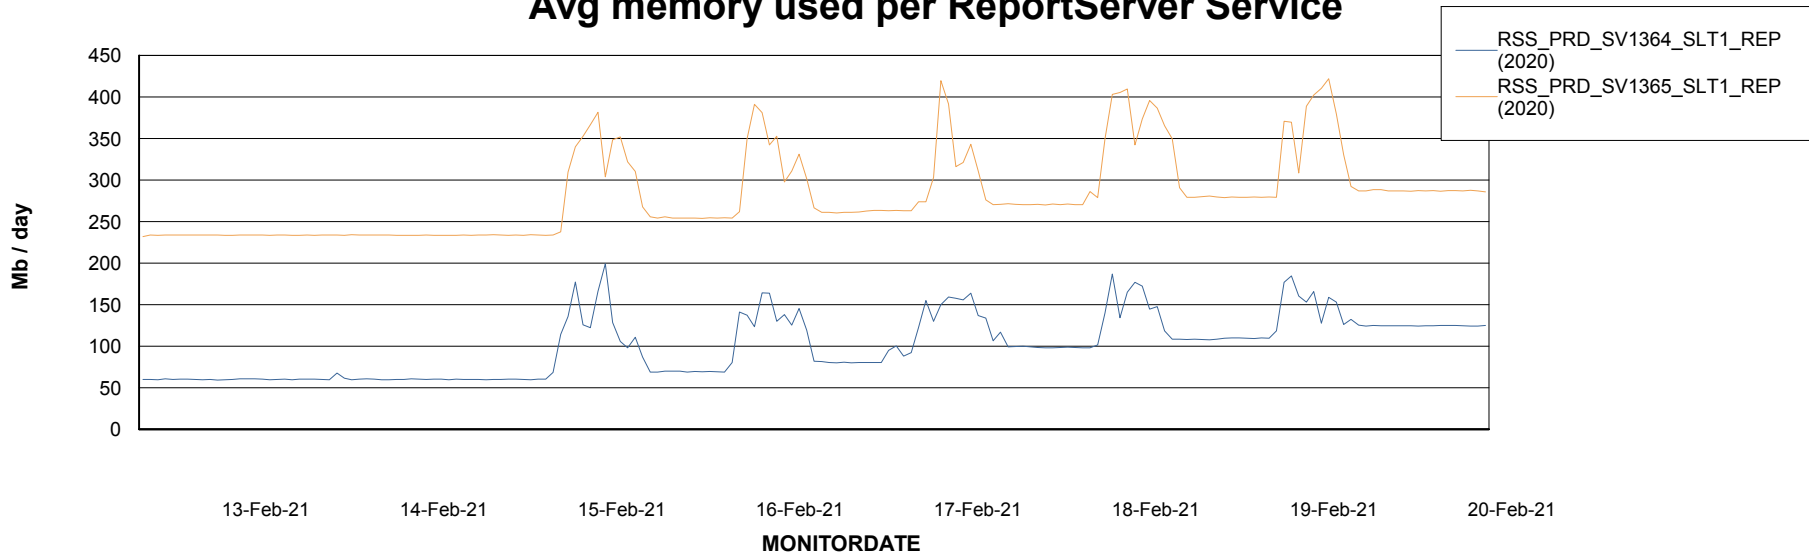

ABSSolute Application ReportServer Services

Avg memory used per ReportServer Service