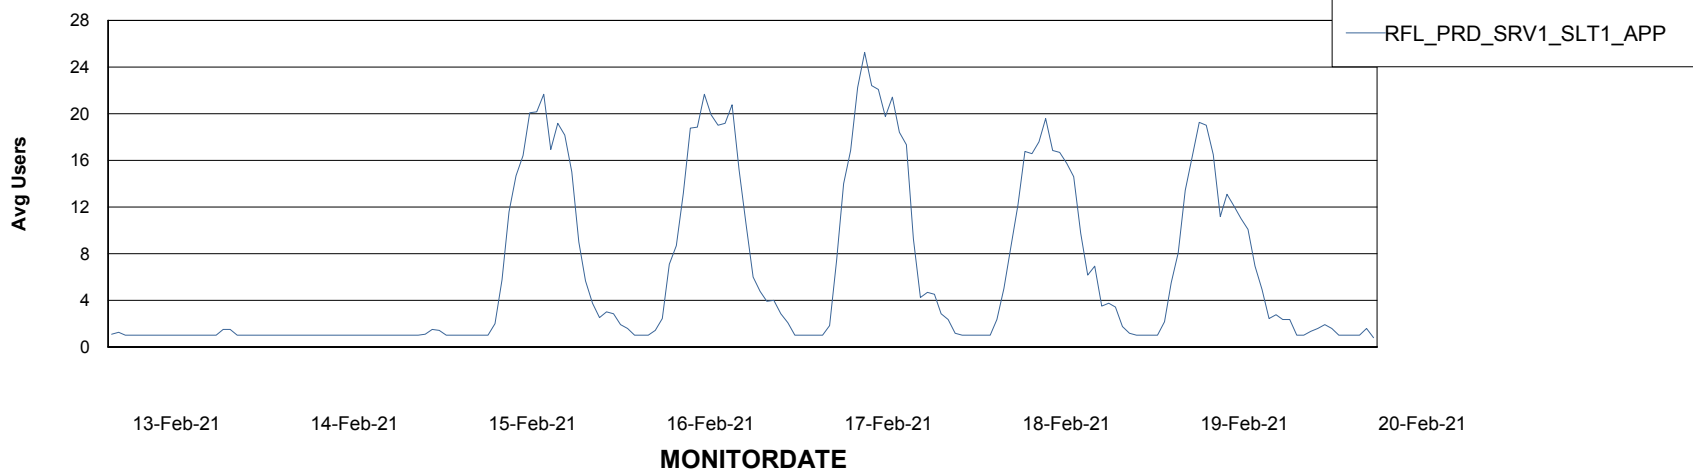

Weekly SLA Customer Report

Customer RFL_Production
Database ID 36

DATABASE SIZE RFLDB_Production

Database growth over last month

Weekly SLA Customer Report

Customer RFL_Production
Database ID 36

ABSSolute Application Server Services

Avg memory used per ABS Server Service

Avg users per day per ABS server

Weekly SLA Customer Report

Customer RFL_Production
Database ID 36

ABSSolute Application ReportServer Services

Avg memory used per ReportServer Service