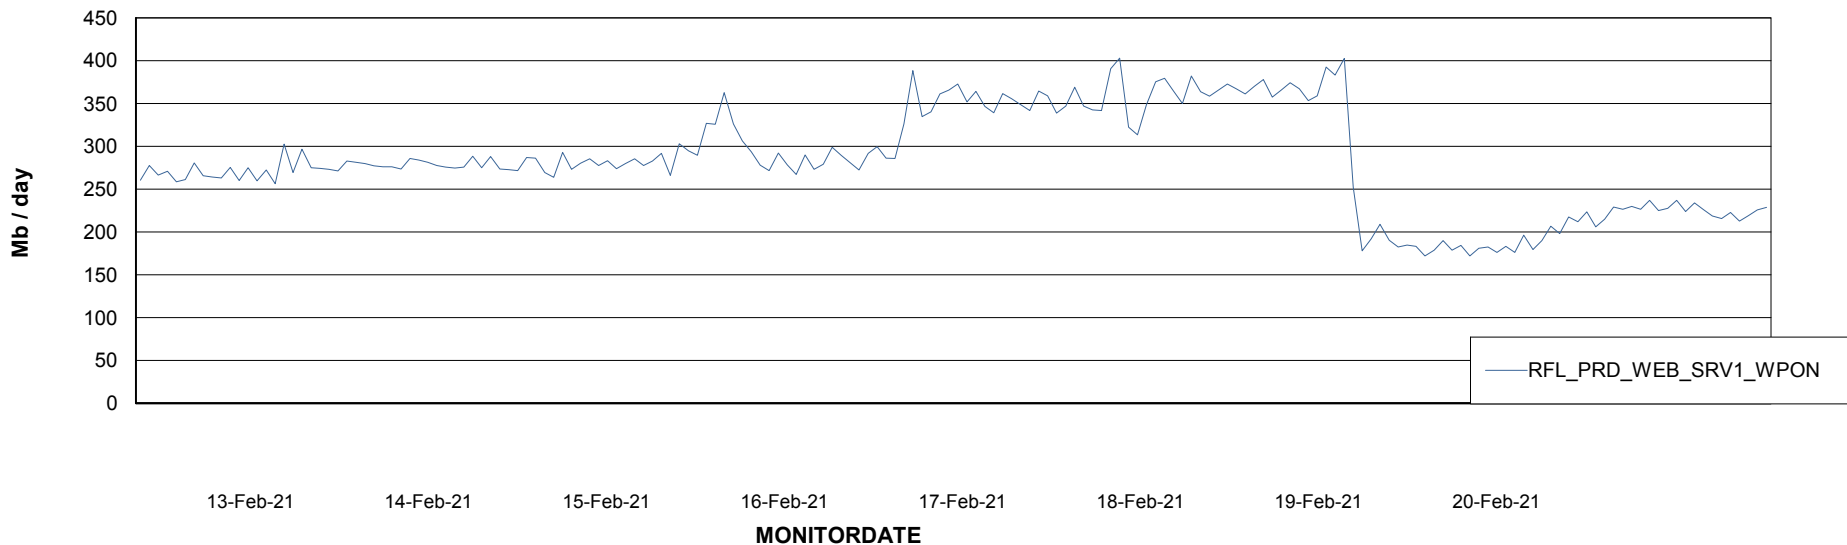

Avg memory used per ABS Server Service

Avg users per day per ABS server

Weekly SLA Customer Report

Customer RFL_Production
Database ID 36

ABSSolute Application ReportServer Services

Avg memory used per ReportServer Service

Weekly SLA Customer Report

Customer RFL_Production
Database ID 36

ABSSolute Web Component Services

Avg memory used per ABS Web component

Weekly SLA Customer Report

Customer RFL_Production
Database ID 36

Disaster per ABS component