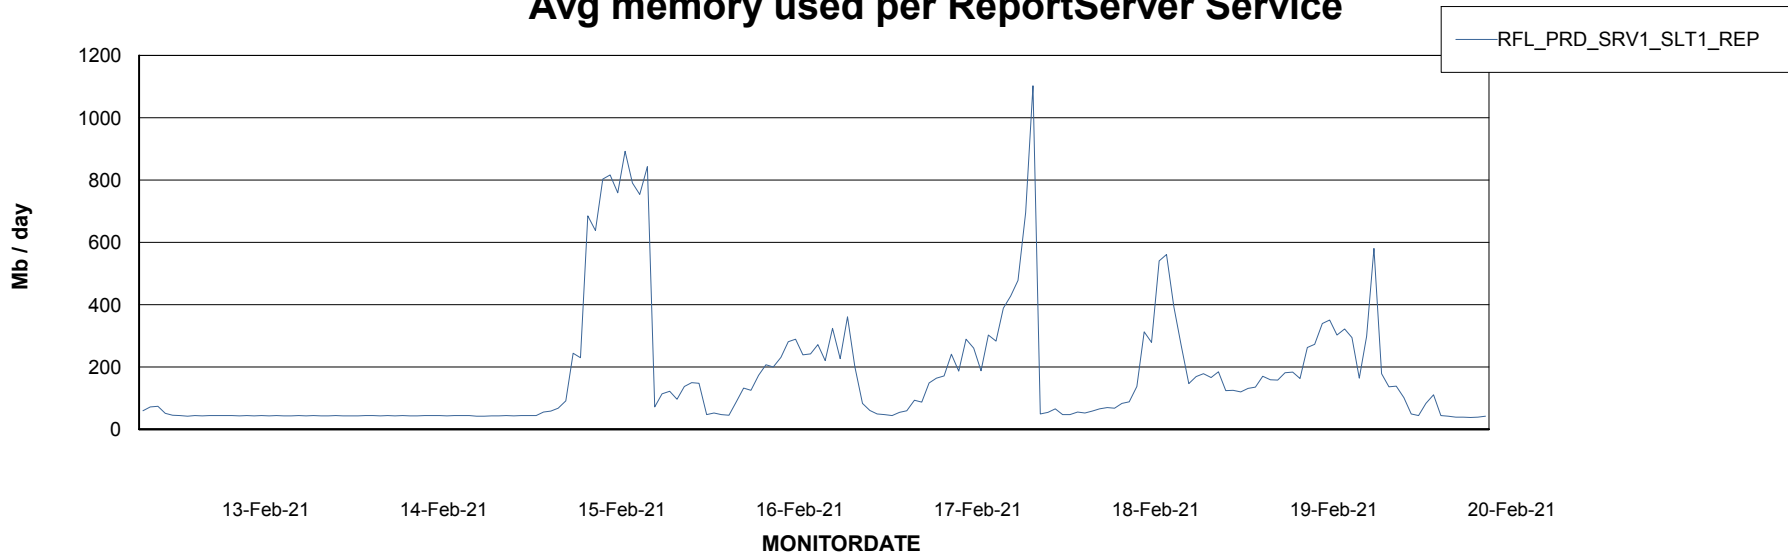

Avg memory used per ABS Server Service

Avg users per day per ABS server

Weekly SLA Customer Report

Customer RFL_Production
Database ID 36

ABSSolute Application ReportServer Services

Avg memory used per ReportServer Service

Weekly SLA Customer Report

Customer RFL_Production
Database ID 36

ABSSolute Web Component Services

Avg memory used per ABS Web component

Weekly SLA Customer Report

Customer RFL_Production
Database ID 36

Disaster per ABS component