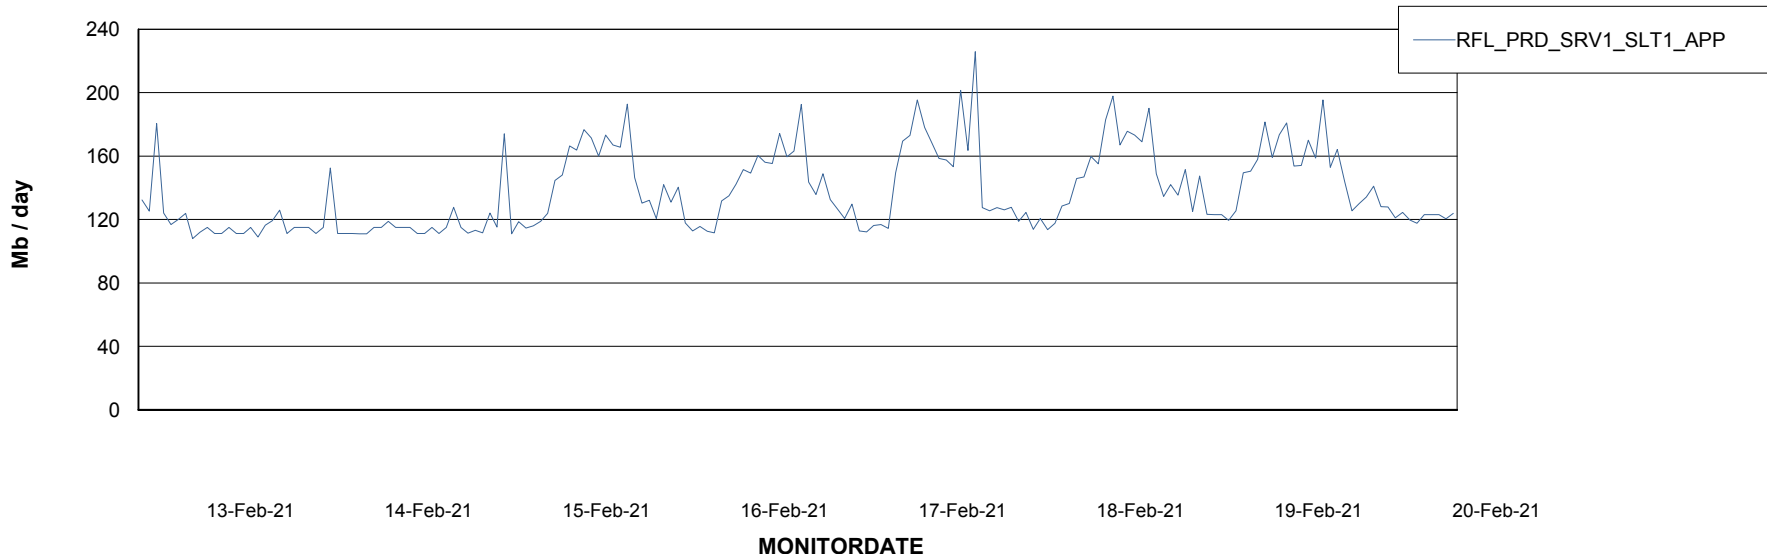

Weekly SLA Customer Report

Customer RFL_Production
Database ID 36

DATABASE SIZE RFLDB_Production

Database growth over last month

Weekly SLA Customer Report

Customer RFL_Production
Database ID 36

ABSSolute Application Server Services

Avg memory used per ABS Server Service

Avg users per day per ABS server

Weekly SLA Customer Report

Customer RFL_Production
Database ID 36

ABSSolute Application ReportServer Services

Avg memory used per ReportServer Service