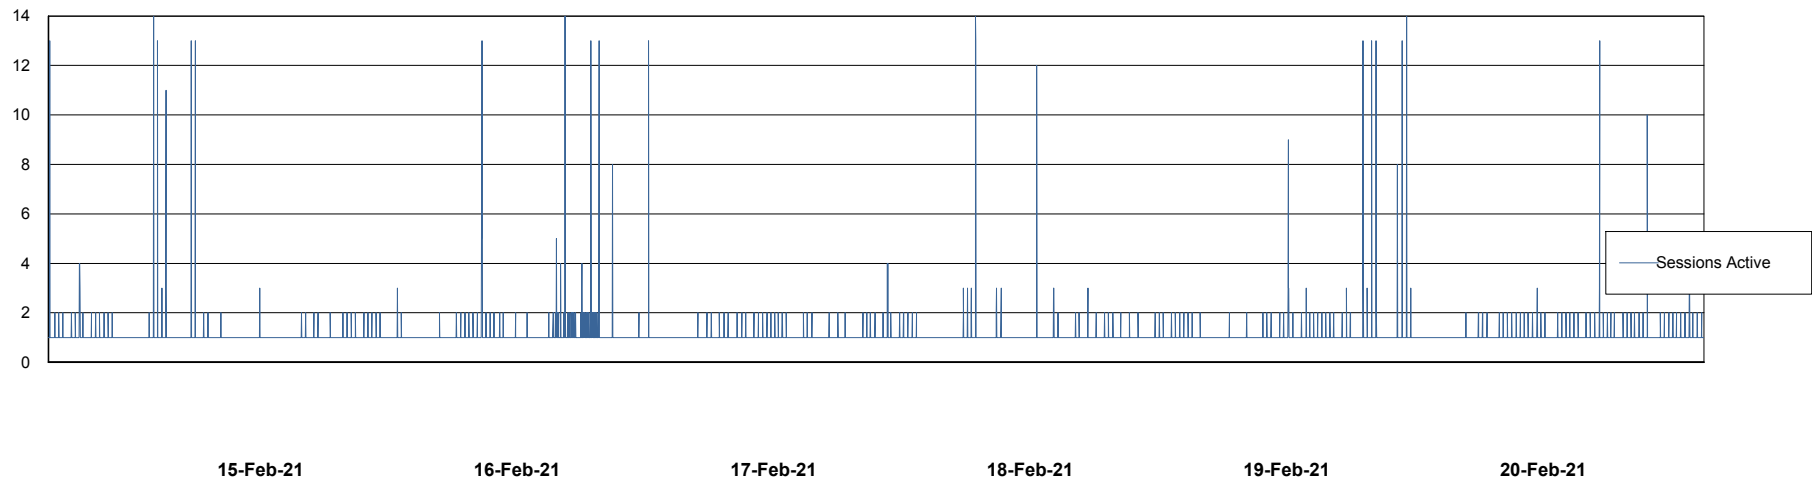

Database Performance PCODB_Standby

DB Processes Max 350