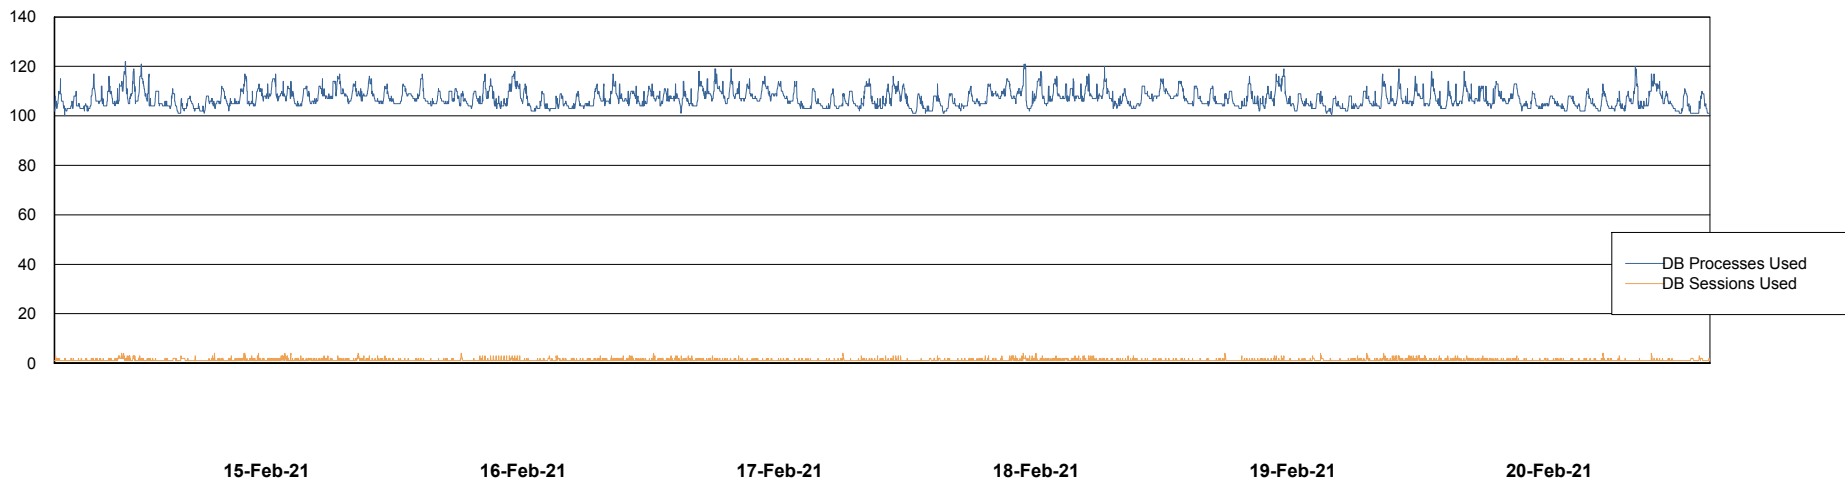

Harddisk Usage PCO_PRD_ORACLE2

	Free disk space on C: (%)	Total disk space on C: (Gb)	Used disk space on C: (Gb)	Free disk space on D: (%)	Total disk space on D: (Gb)	Used disk space on D: (Gb)
20-Feb-21	75	279	71	23	838	648
19-Feb-21	75	279	71	23	838	647
18-Feb-21	75	279	71	23	838	647
17-Feb-21	75	279	71	23	838	646
16-Feb-21	75	279	71	23	838	646

Weekly SLA Customer Report

Customer PCO Production
Database ID 44

Database Performance PCODB_Production

DB Processes Max 350

Weekly SLA Customer Report

Customer PCO Production
Database ID 44

Database Performance PCODB_Standby