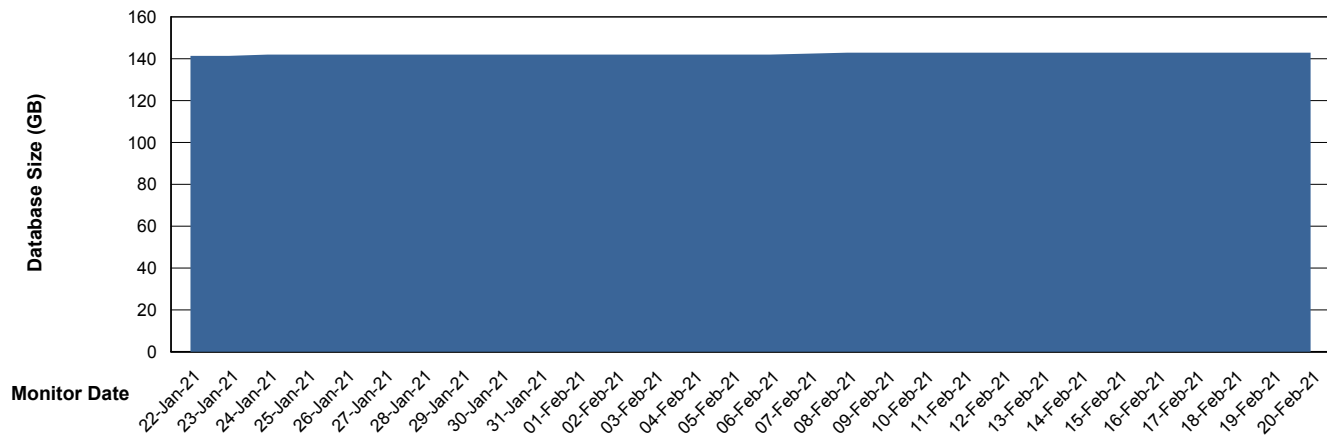

DB Processes Max 1,500
DB Sessions Max 2,272

Weekly SLA Customer Report

Customer NIX_Production
Database ID 51

Database Performance NIXDB_Standby

DB Processes Max 300
DB Sessions Max 480

Weekly SLA Customer Report

Customer NIX_Production
Database ID 51

DATABASE SIZE NIXDB_BI

Database growth over last month

DATABASE SIZE NIXDB_Production

Database growth over last month

Weekly SLA Customer Report

Customer NIX_Production
Database ID 51