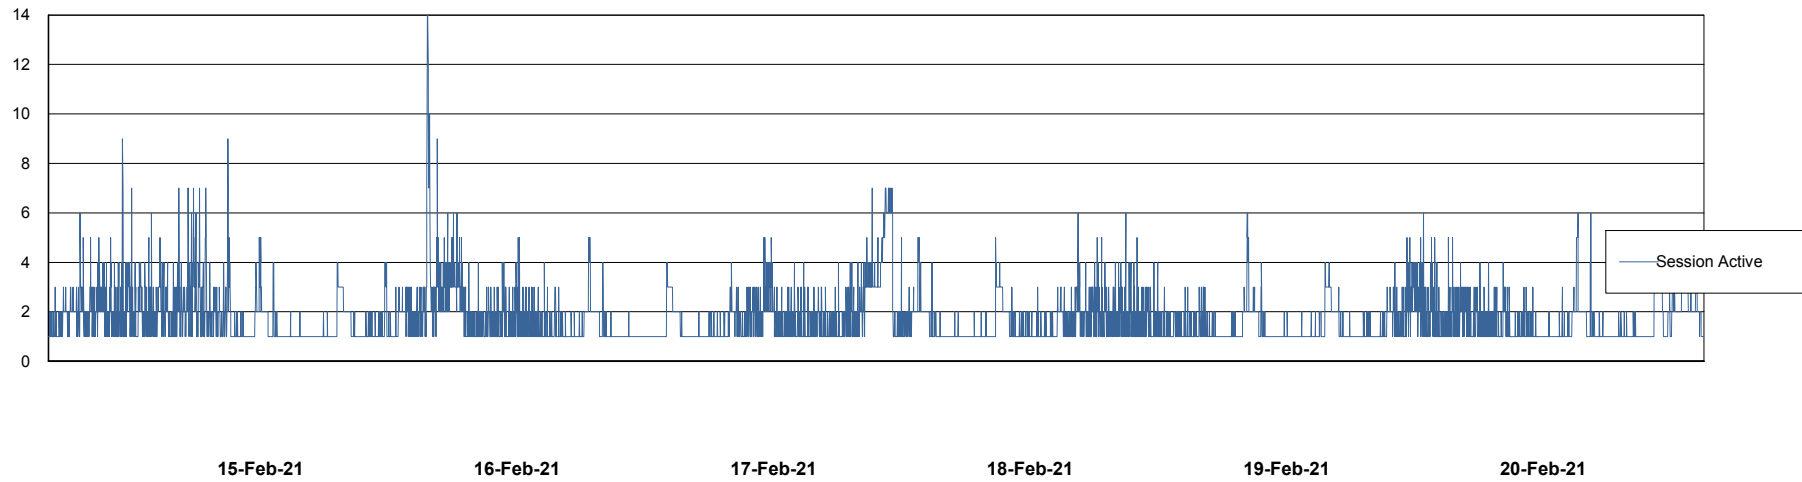

Database Performance NIXDB_Production

DB Processes Max 1,500
DB Sessions Max 2,272