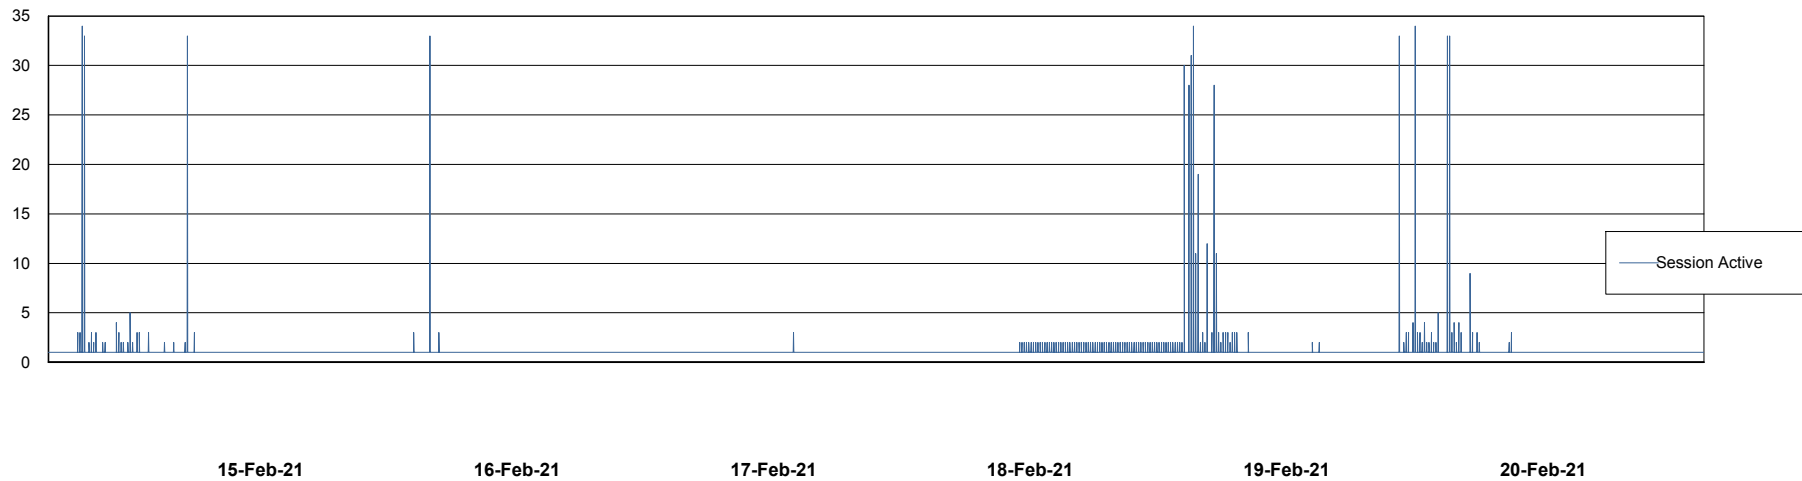

DB Processes Max 1,500
DB Sessions Max 2,272

Weekly SLA Customer Report

Customer NIX_Production
Database ID 51

Database Performance NIXDB_Standby

DB Processes Max 300
DB Sessions Max 480

Weekly SLA Customer Report