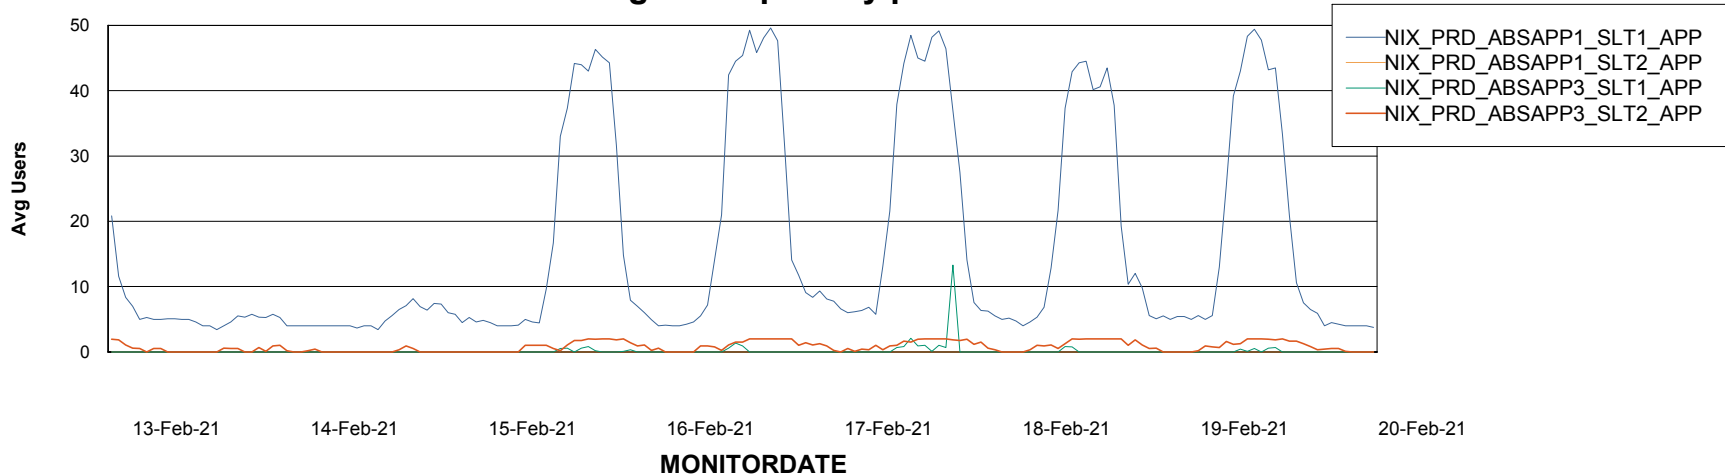

Weekly SLA Customer Report

Customer NIX_Production
 Database ID 51

Database Tablespace NIXDB_Production

Date	Tablespace Name	Filesize (Gb)	Usedsize (Gb)	Percentage free
20-Feb-21	ABSDATA	152	124	18
	INDX	208	172	17
19-Feb-21	ABSDATA	152	124	18
	INDX	208	172	17
18-Feb-21	ABSDATA	152	124	18
	INDX	208	172	17
17-Feb-21	ABSDATA	152	123	19
	INDX	208	172	17
16-Feb-21	ABSDATA	152	123	19
	INDX	208	172	17
15-Feb-21	ABSDATA	152	123	19
	INDX	208	172	17
14-Feb-21	ABSDATA	152	123	19
	INDX	208	172	17

Standby Database Health NIX_Production

Recovery lag for last 7 days

Weekly SLA Customer Report

Customer NIX_Production
Database ID 51

ABSSolute Application Server Services

Avg memory used per ABS Server Service

Avg users per day per ABS server

Weekly SLA Customer Report

Customer NIX_Production
Database ID 51

ABSSolute Application ReportServer Services

Avg memory used per ReportServer Service

Weekly SLA Customer Report