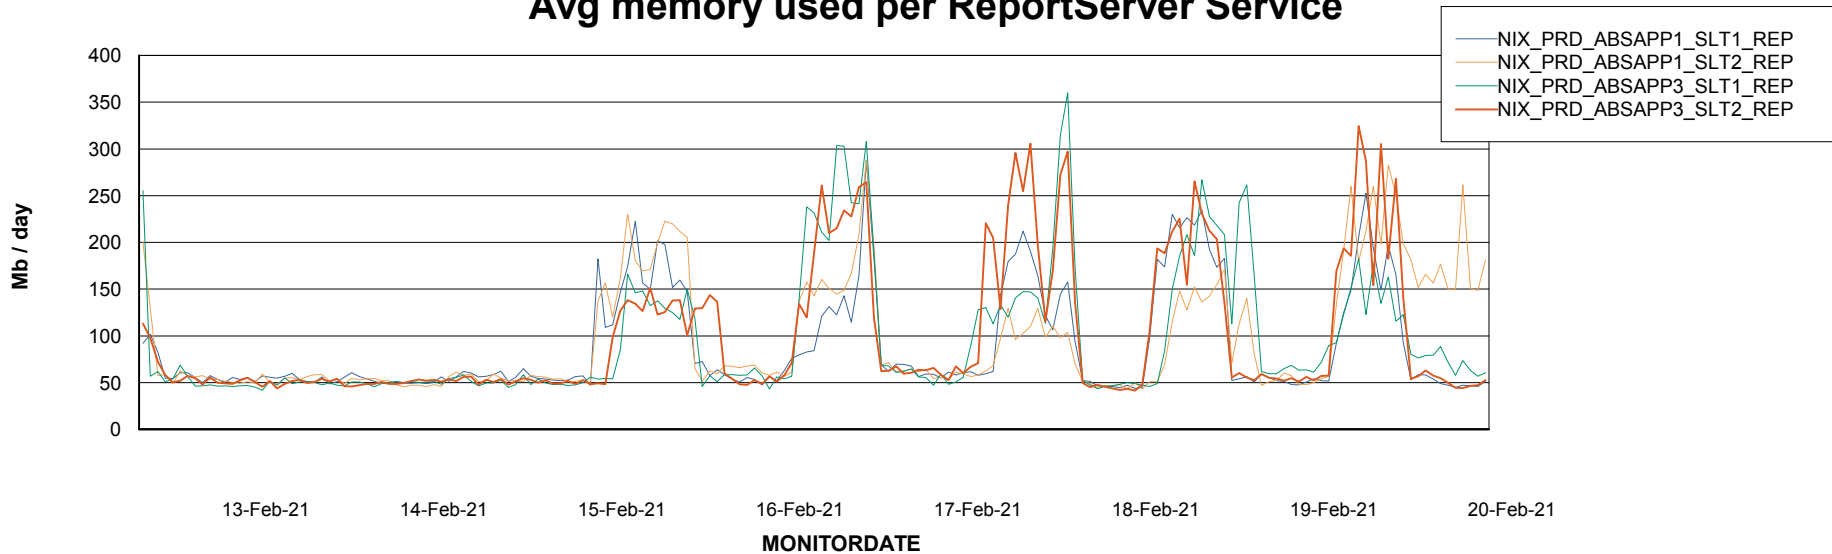

Avg users per day per ABS server

Weekly SLA Customer Report

Customer NIX_Production
Database ID 51

ABSSolute Application ReportServer Services

Avg memory used per ReportServer Service

Weekly SLA Customer Report