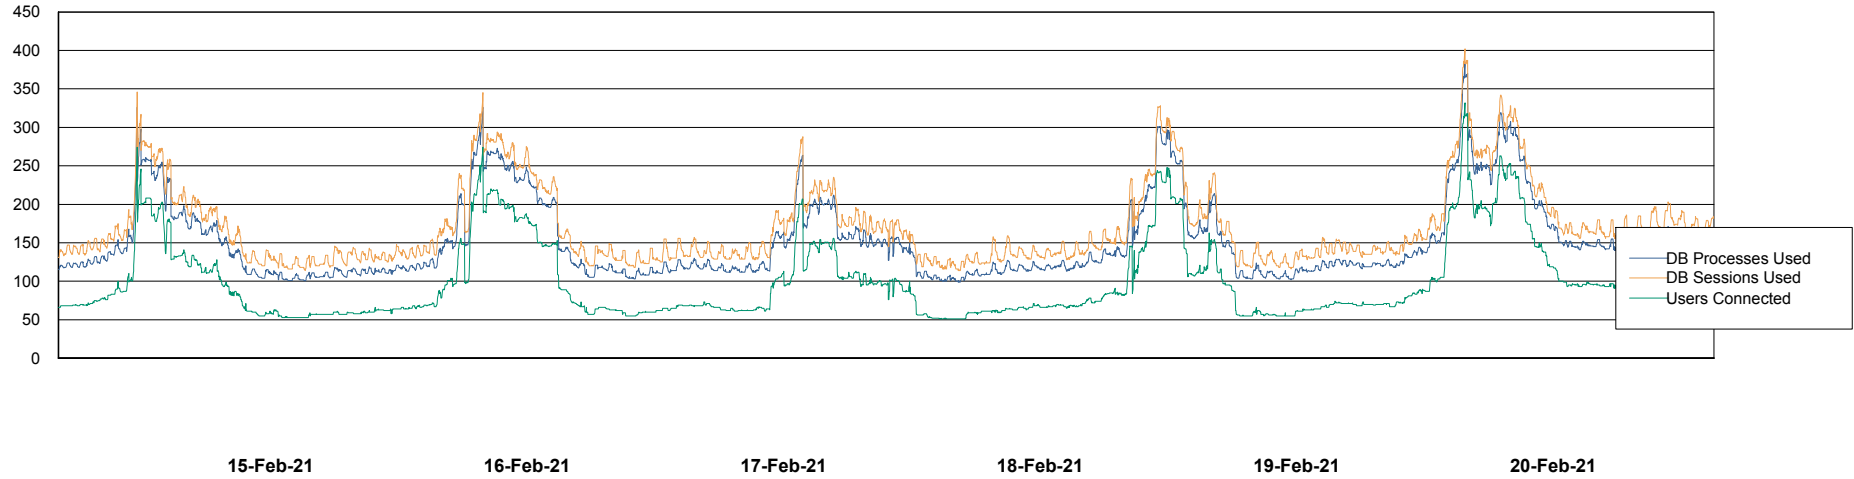

Database Performance NIXDB_Production

DB Processes Max 1,500
DB Sessions Max 2,272