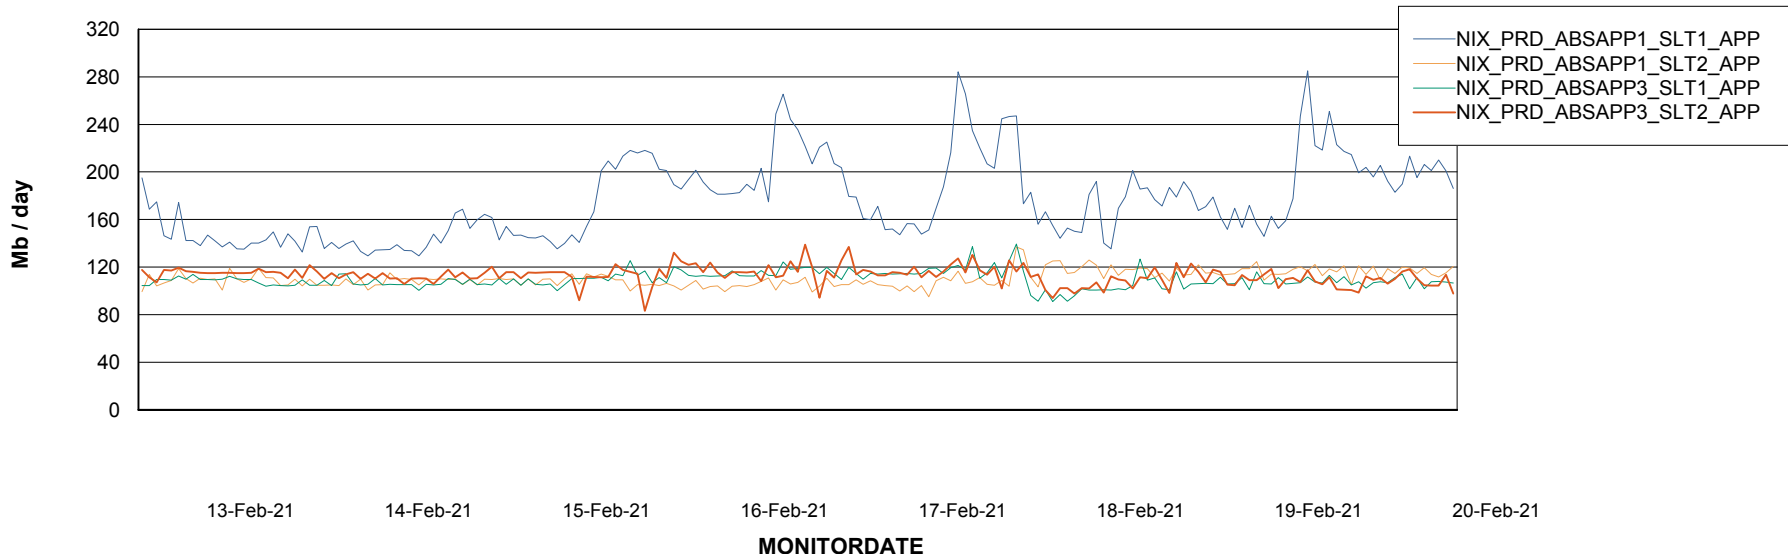

Weekly SLA Customer Report

Customer NIX_Production
 Database ID 51

Database Tablespace NIXDB_Production

Date	Tablespace Name	Filesize (Gb)	Usedsize (Gb)	Percentage free
20-Feb-21	ABSDATA	152	124	18
	INDX	208	172	17
19-Feb-21	ABSDATA	152	124	18
	INDX	208	172	17
18-Feb-21	ABSDATA	152	124	18
	INDX	208	172	17
17-Feb-21	ABSDATA	152	123	19
	INDX	208	172	17
16-Feb-21	ABSDATA	152	123	19
	INDX	208	172	17
15-Feb-21	ABSDATA	152	123	19
	INDX	208	172	17
14-Feb-21	ABSDATA	152	123	19
	INDX	208	172	17

Standby Database Health NIX_Production

Recovery lag for last 7 days

Weekly SLA Customer Report

Customer NIX_Production
Database ID 51

ABSSolute Application Server Services

Avg memory used per ABS Server Service

Avg users per day per ABS server

Weekly SLA Customer Report

Customer NIX_Production
Database ID 51

ABSSolute Application ReportServer Services

Avg memory used per ReportServer Service

Weekly SLA Customer Report