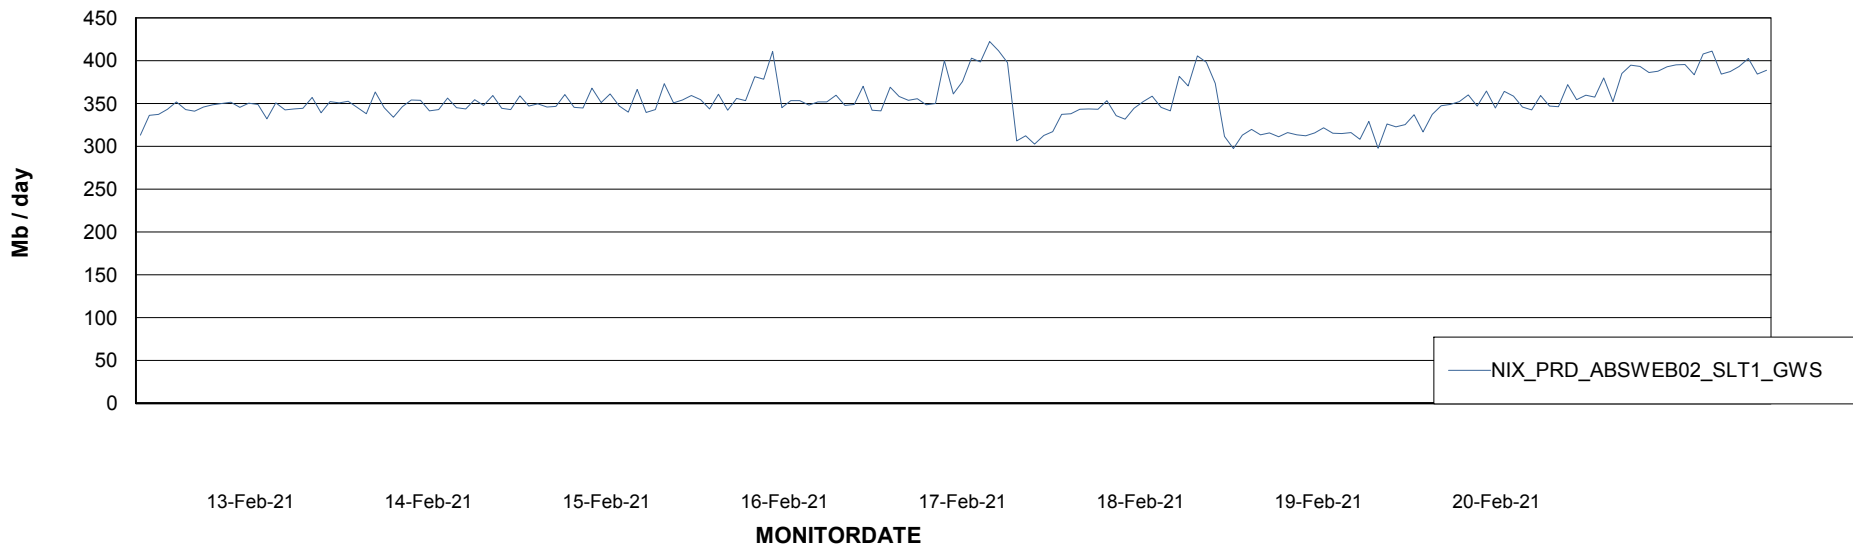

ABSSolute Web Component Services

Avg memory used per ABS Web component