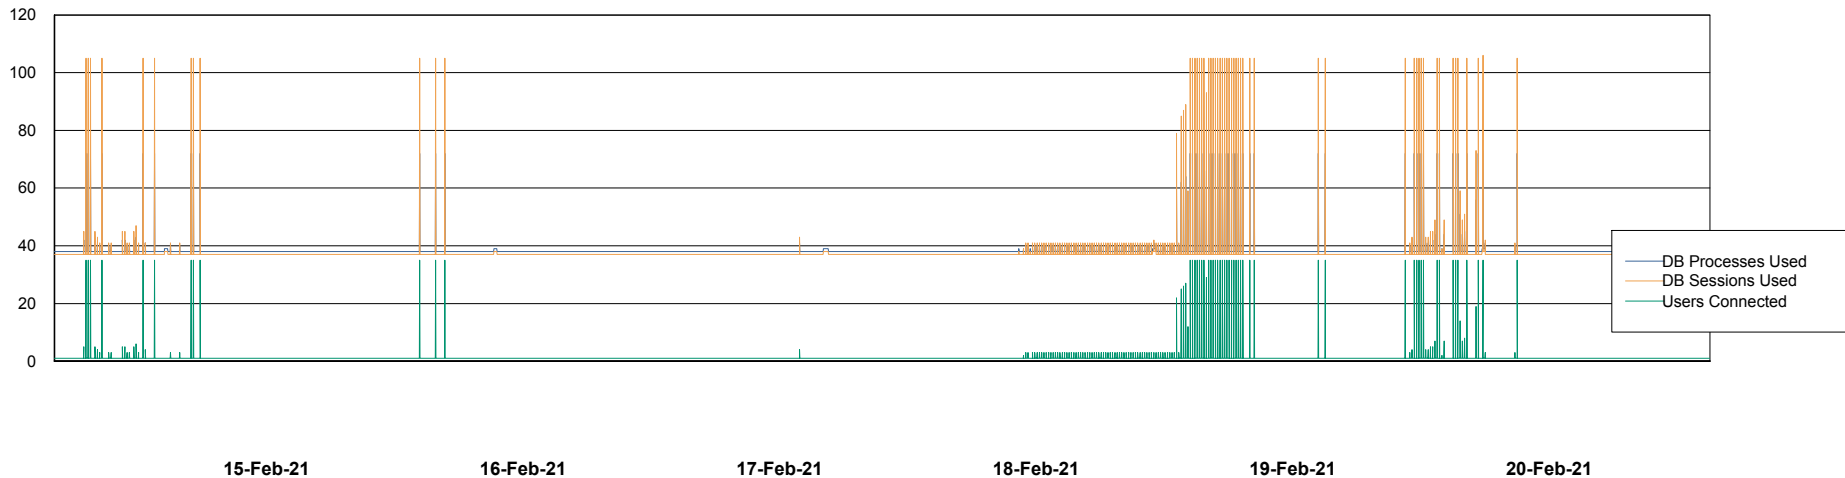

DB Processes Max 1,500
DB Sessions Max 2,272

Weekly SLA Customer Report

Customer NIX_Production
Database ID 51

Database Performance NIXDB_Standby

DB Processes Max 300
DB Sessions Max 480

Weekly SLA Customer Report