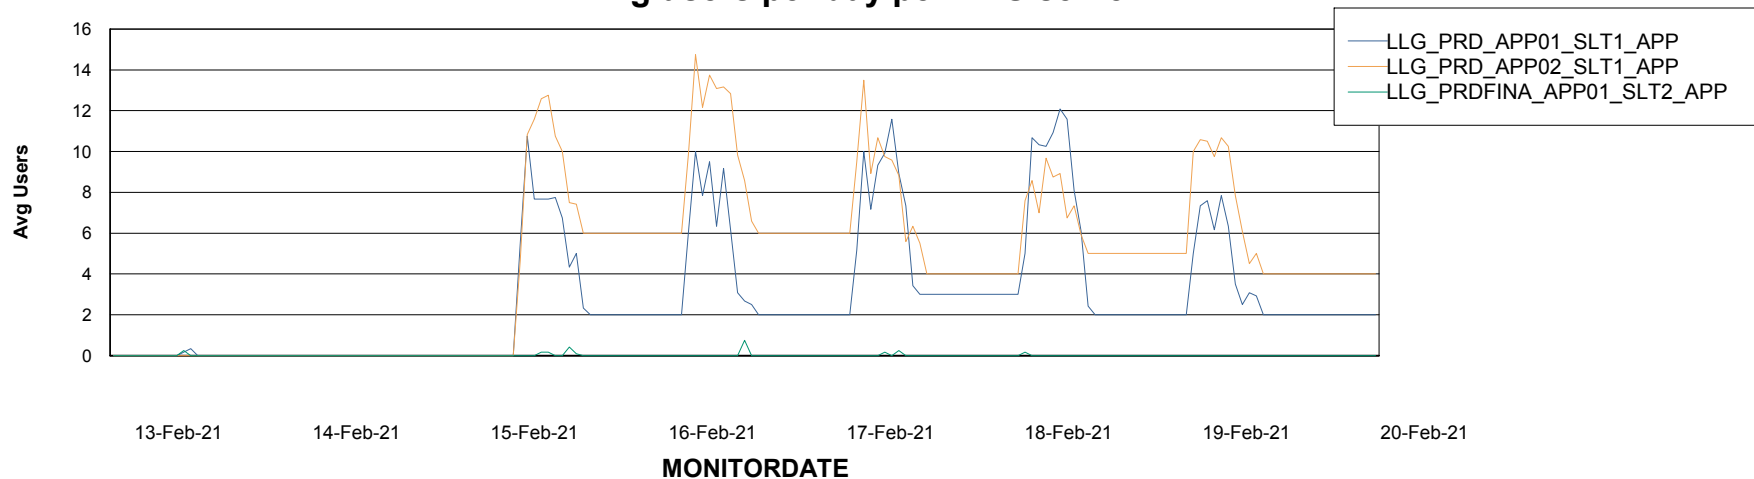

Avg users per day per ABS server