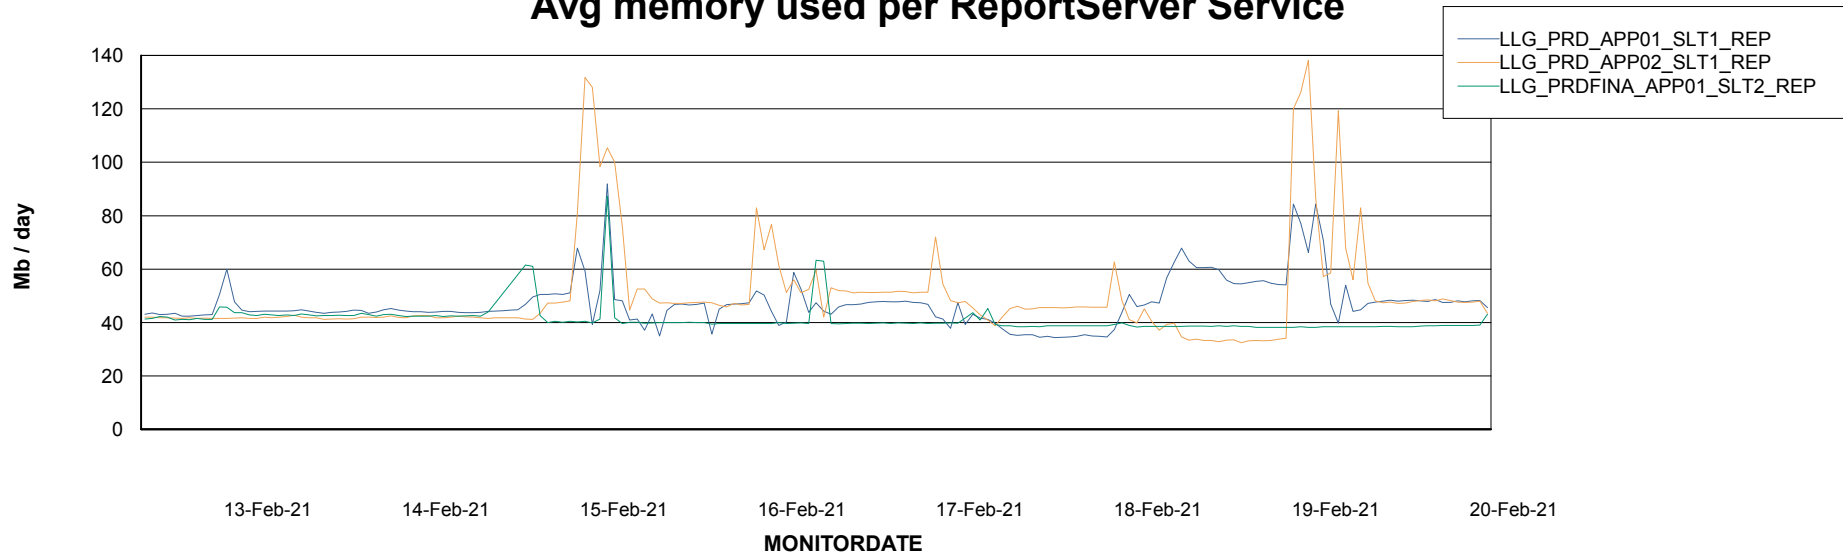

ABSSolute Application Server Services

Avg memory used per ReportServer Service