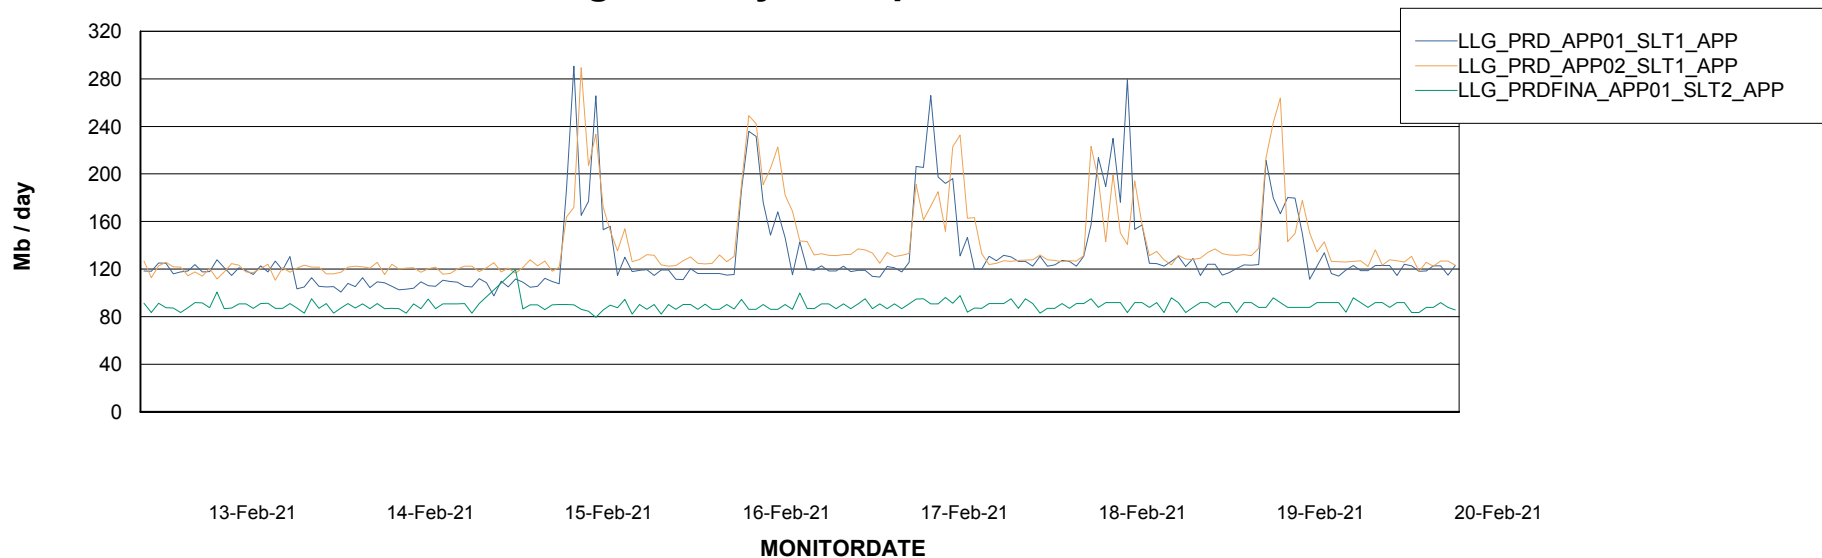

Database growth over last month

Weekly SLA Customer Report

Customer LLG_Production
Database ID 53

Database Tablespace LLGDB_BI02

Date	Tablespace Name	Filesize (Gb)	Usedsize (Gb)	Percentage free
20-Feb-21	ABSDATA	100	43	57
	INDX	100	44	56
19-Feb-21	ABSDATA	100	43	57
	INDX	100	44	56
18-Feb-21	ABSDATA	100	43	57
	INDX	100	44	56
17-Feb-21	ABSDATA	100	43	57
	INDX	100	44	56
16-Feb-21	ABSDATA	100	43	57
	INDX	100	44	56
15-Feb-21	ABSDATA	100	43	57
	INDX	100	44	56
14-Feb-21	ABSDATA	100	43	57
	INDX	100	44	56

Weekly SLA Customer Report

Customer LLG_Production
 Database ID 53

Database Tablespace LLGDB_Production

Date	Tablespace Name	Filesize (Gb)	Usedsize (Gb)	Percentage free
20-Feb-21	ABSDATA	114	92	19
	INDX	160	131	18
19-Feb-21	ABSDATA	114	92	19
	INDX	160	131	18
18-Feb-21	ABSDATA	114	92	19
	INDX	160	131	18
17-Feb-21	ABSDATA	114	92	19
	INDX	160	131	18
16-Feb-21	ABSDATA	114	92	19
	INDX	160	130	19
15-Feb-21	ABSDATA	114	92	19
	INDX	160	130	19
14-Feb-21	ABSDATA	114	92	19
	INDX	160	130	19

Weekly SLA Customer Report

Customer LLG_Production
Database ID 53

ABSSolute Application Server Services

Avg memory used per ABS Server Service

Weekly SLA Customer Report

Customer LLG_Production
Database ID 53