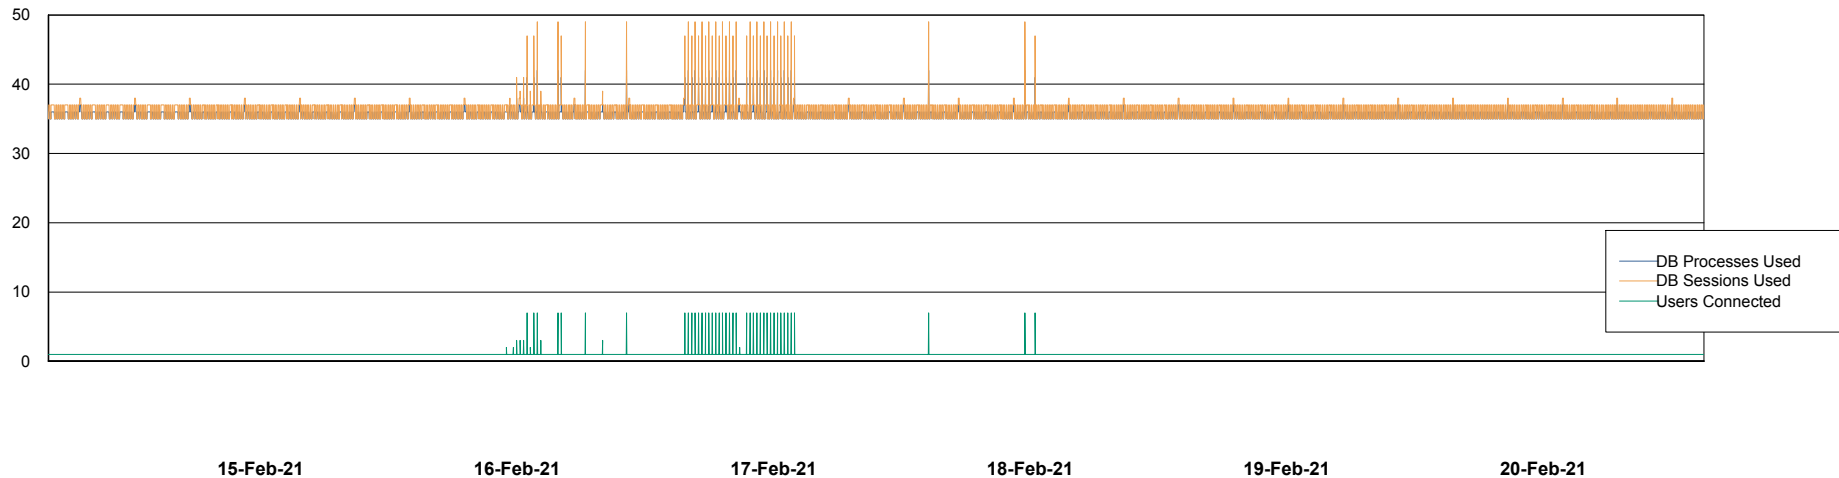

Database Performance KLADB_Standby

DB Processes Max 1,000
DB Sessions Max 1,524