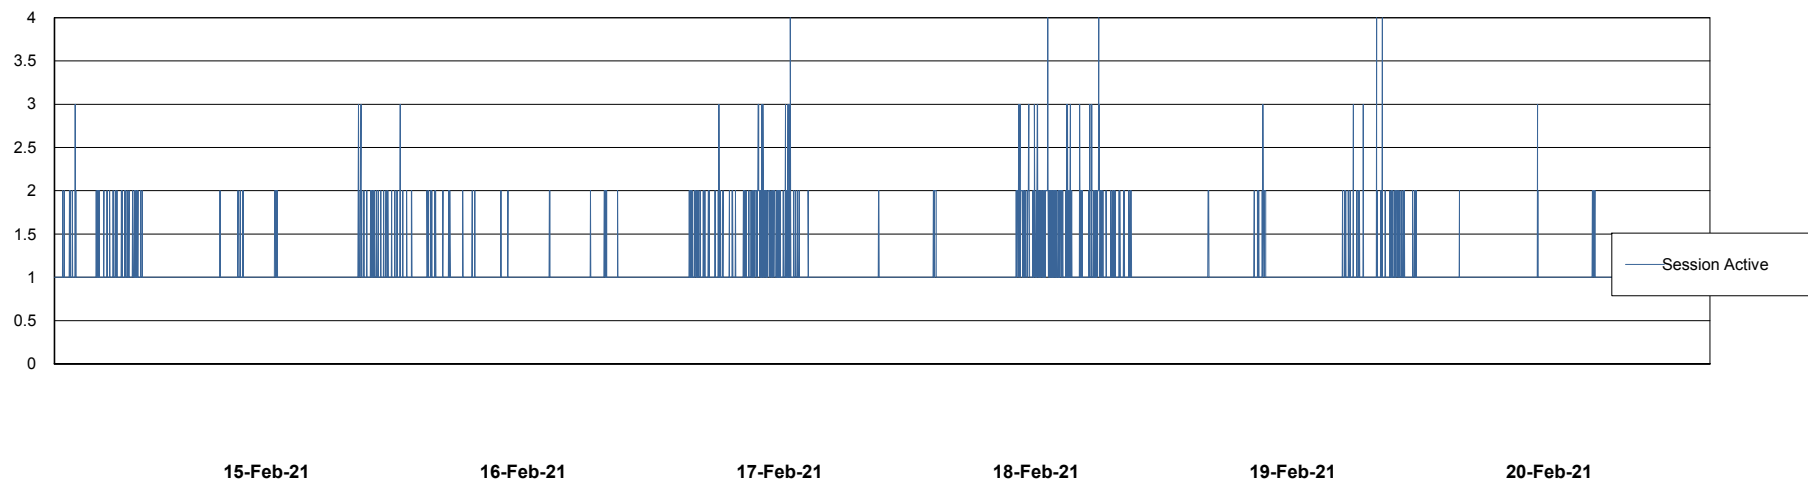

Harddisk Usage KLA_STB

	Free disk space on c: (%)	Total disk space on c: (Gb)	Free disk space on d: (%)	Total disk space on d: (Gb)
20-Feb-21	51	250	37	200
19-Feb-21	51	250	36	200
18-Feb-21	51	250	37	200
17-Feb-21	51	250	36	200
16-Feb-21	51	250	37	200
15-Feb-21	51	250	37	200
14-Feb-21	51	250	36	200

Weekly SLA Customer Report

Customer KLA_Production
Database ID 65

Database Performance KLADB_Production

DB Processes Max 1,000
DB Sessions Max 1,524

Weekly SLA Customer Report

Customer KLA_Production
Database ID 65