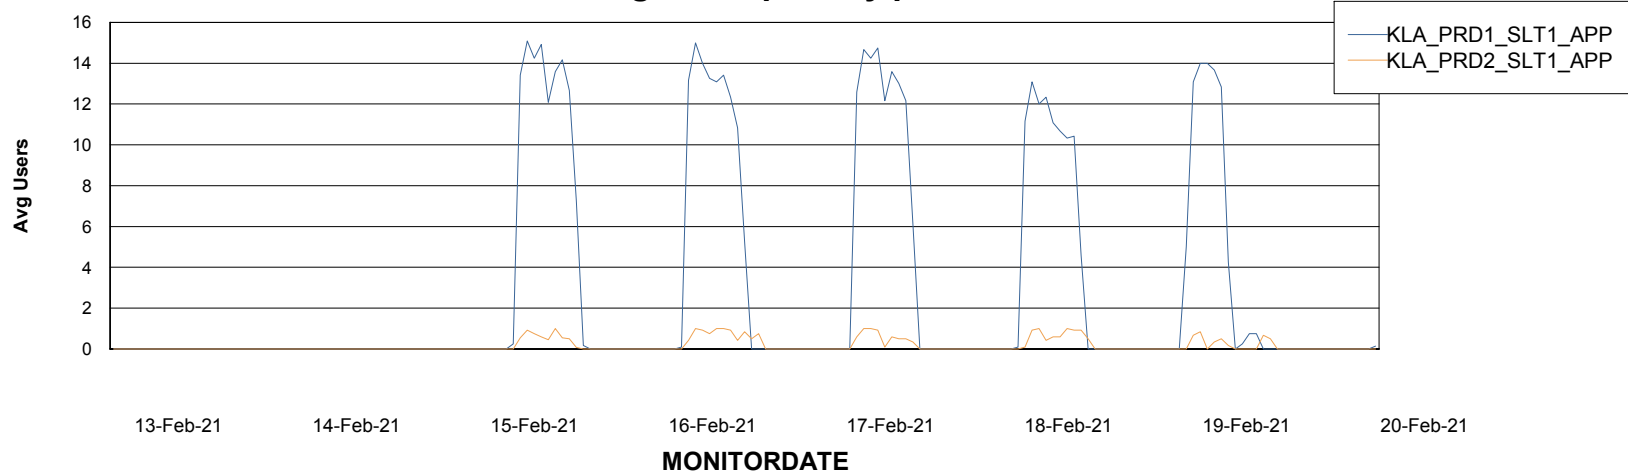

Weekly SLA Customer Report

Customer KLA_Production
Database ID 65

ABSSolute Application Server Services

Avg memory used per ABS Server Service

Avg users per day per ABS server

Weekly SLA Customer Report

Customer KLA_Production
Database ID 65