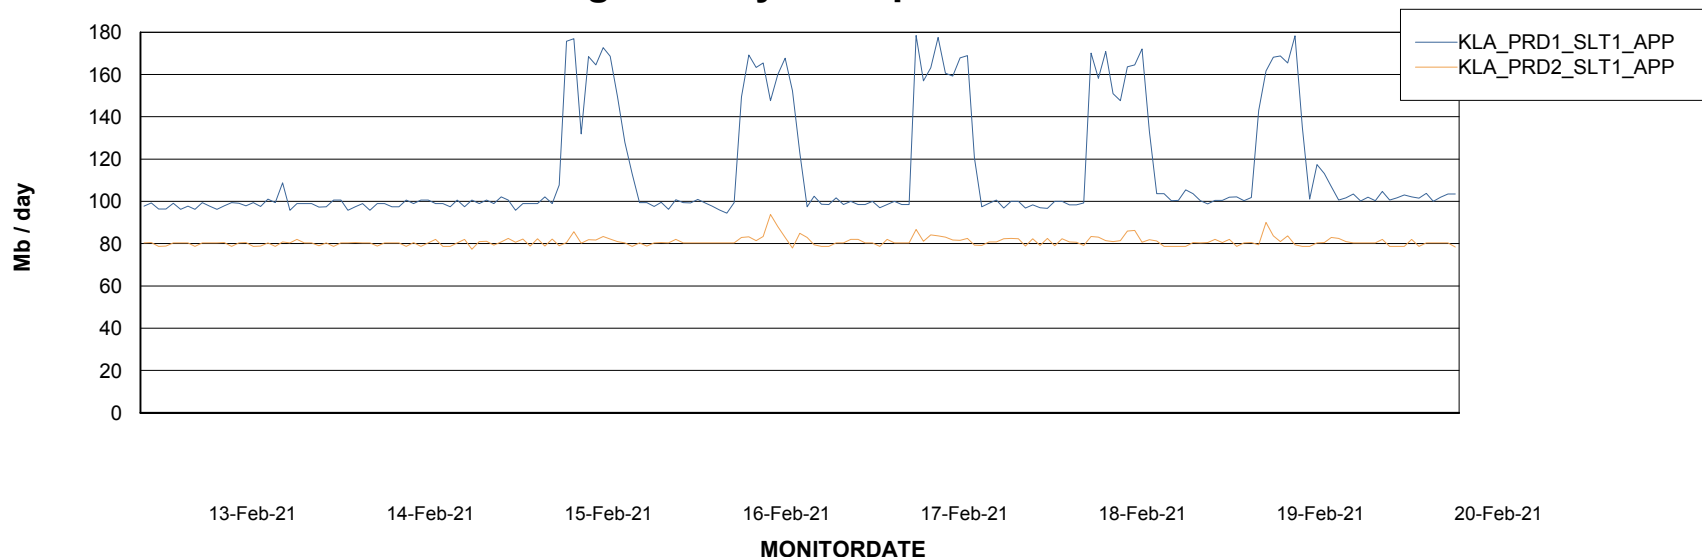

Database Tablespace KLADB_Production

Date	Tablespace Name	Filesize (Gb)	Usedsize (Gb)	Percentage free
20-Feb-21	ABSDATA	40	30	25
	INDX	40	27	33
19-Feb-21	ABSDATA	40	30	25
	INDX	40	27	33
18-Feb-21	ABSDATA	40	30	25
	INDX	40	27	33
17-Feb-21	ABSDATA	40	30	25
	INDX	40	27	33
16-Feb-21	ABSDATA	40	30	25
	INDX	40	27	33
15-Feb-21	ABSDATA	40	30	25
	INDX	40	27	33
14-Feb-21	ABSDATA	40	30	25
	INDX	40	27	33

Weekly SLA Customer Report

Customer KLA_Production
Database ID 65

ABSSolute Application Server Services

Avg memory used per ABS Server Service

Avg users per day per ABS server

Weekly SLA Customer Report

Customer KLA_Production
Database ID 65