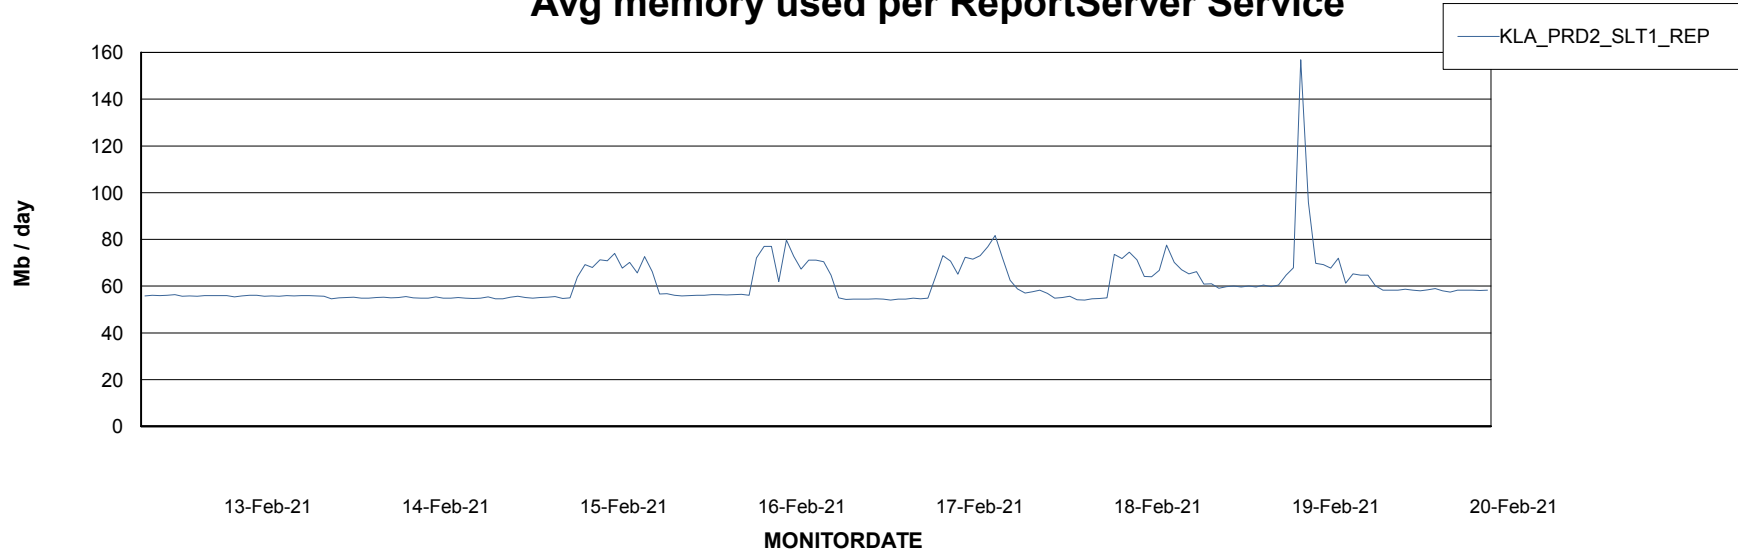

ABSSolute Application ReportServer Services

Avg memory used per ReportServer Service