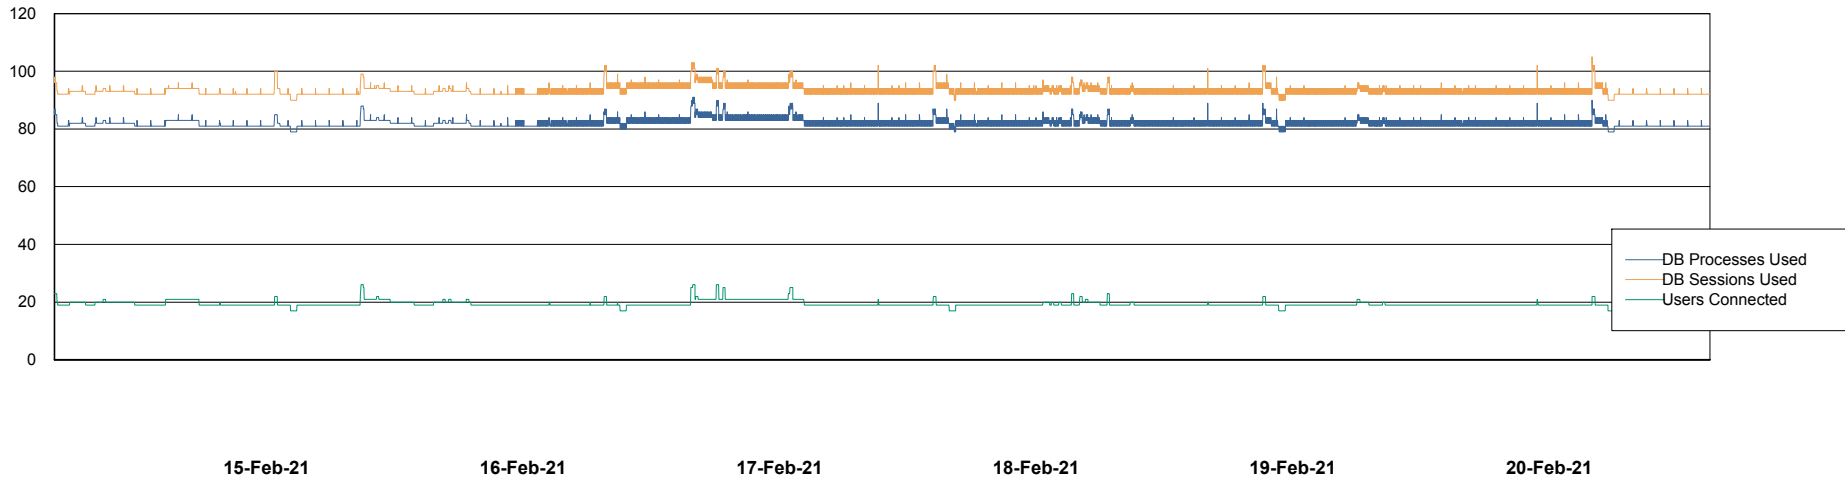

Harddisk Usage KLA_STB

	Free disk space on c: (%)	Total disk space on c: (Gb)	Free disk space on d: (%)	Total disk space on d: (Gb)
20-Feb-21	51	250	37	200
19-Feb-21	51	250	36	200
18-Feb-21	51	250	37	200
17-Feb-21	51	250	36	200
16-Feb-21	51	250	37	200
15-Feb-21	51	250	37	200
14-Feb-21	51	250	36	200

Weekly SLA Customer Report

Customer KLA_Production
Database ID 65

Database Performance KLADB_Production

DB Processes Max 1,000
DB Sessions Max 1,524

Weekly SLA Customer Report

Customer KLA_Production
Database ID 65