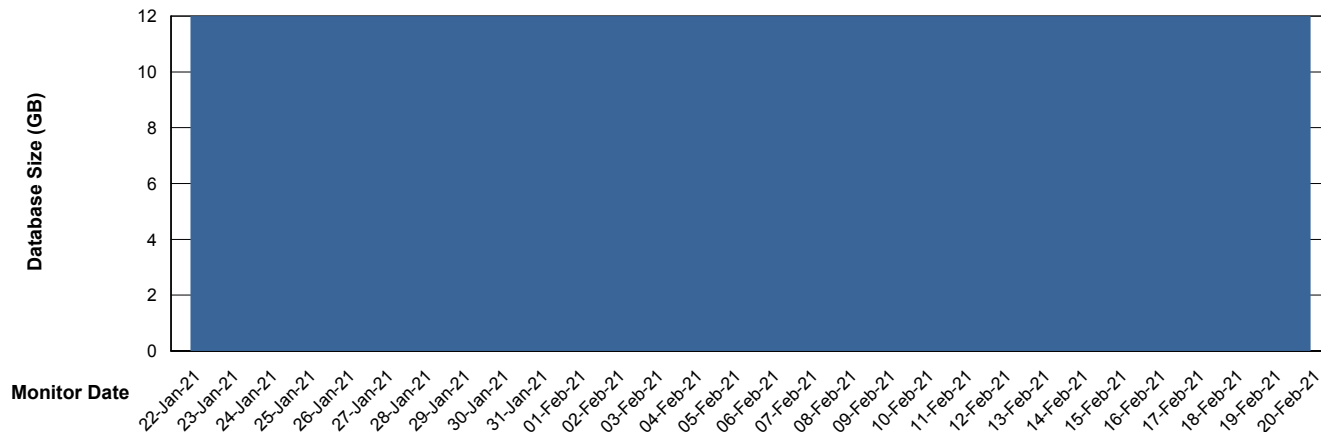

DB Processes Max 1,000

Weekly SLA Customer Report

Customer EUT_Production
Database ID 114

DATABASE SIZE EUT_EUP_PRD_URVINA22T_DB

Database growth over last month

DATABASE SIZE EUT_URM_PRD_URVINA26_DB

Database growth over last month