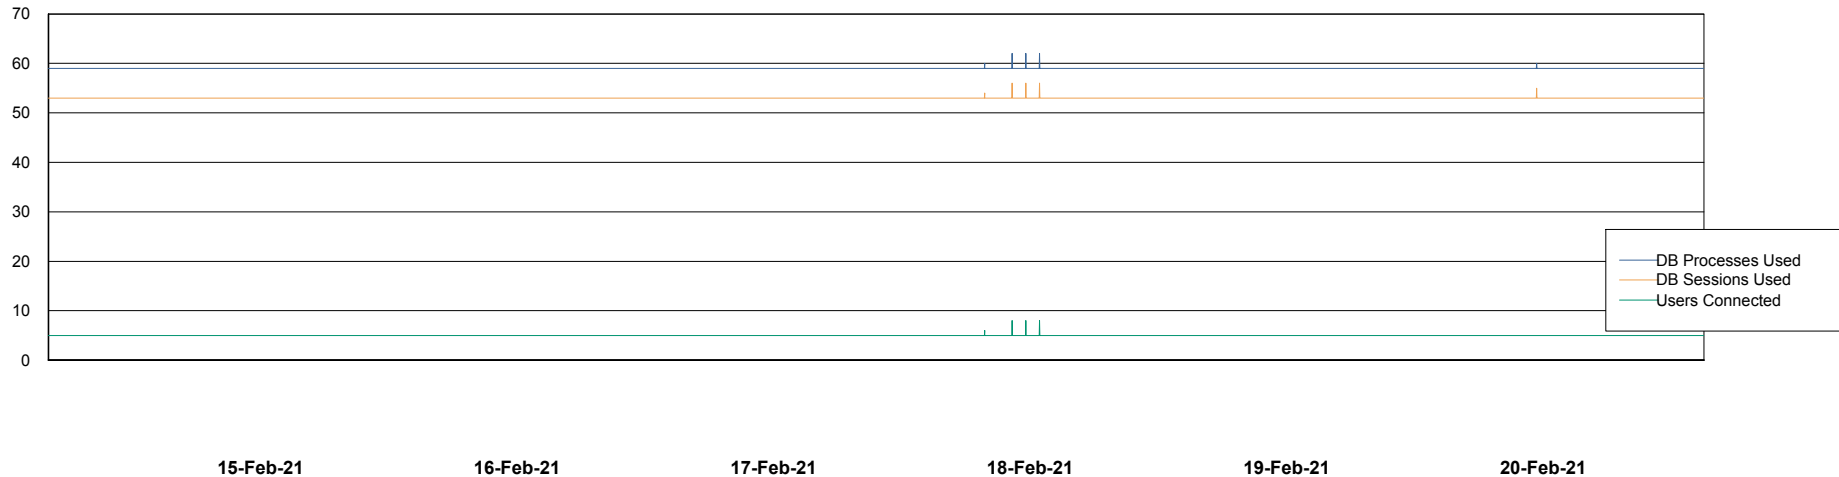

Database Performance ELJDB_Standby

DB Processes Max 600
DB Sessions Max 924