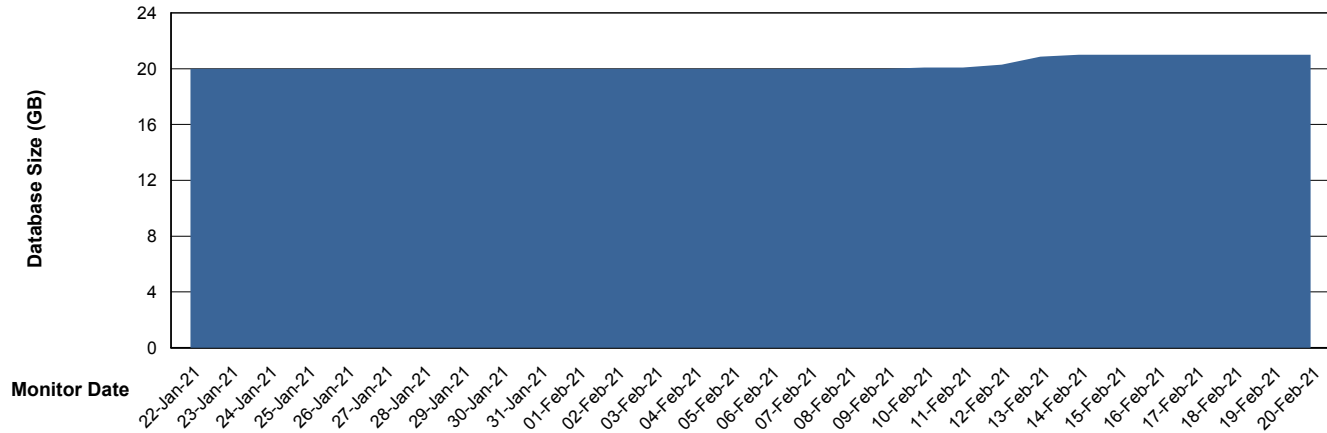

DATABASE SIZE ELJDB_PRD_BI

Database growth over last month