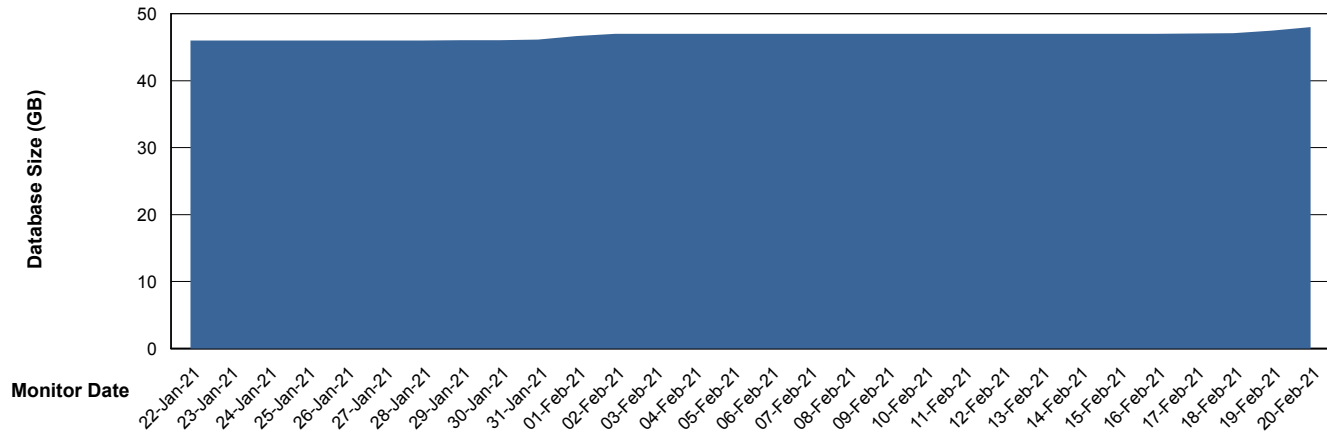

# Weekly SLA Customer Report

Customer ELJ Production  
Database ID 72

DATABASE SIZE ELJDB\_PRD\_BI

### Database growth over last month

DATABASE SIZE ELJDB\_Production

### Database growth over last month