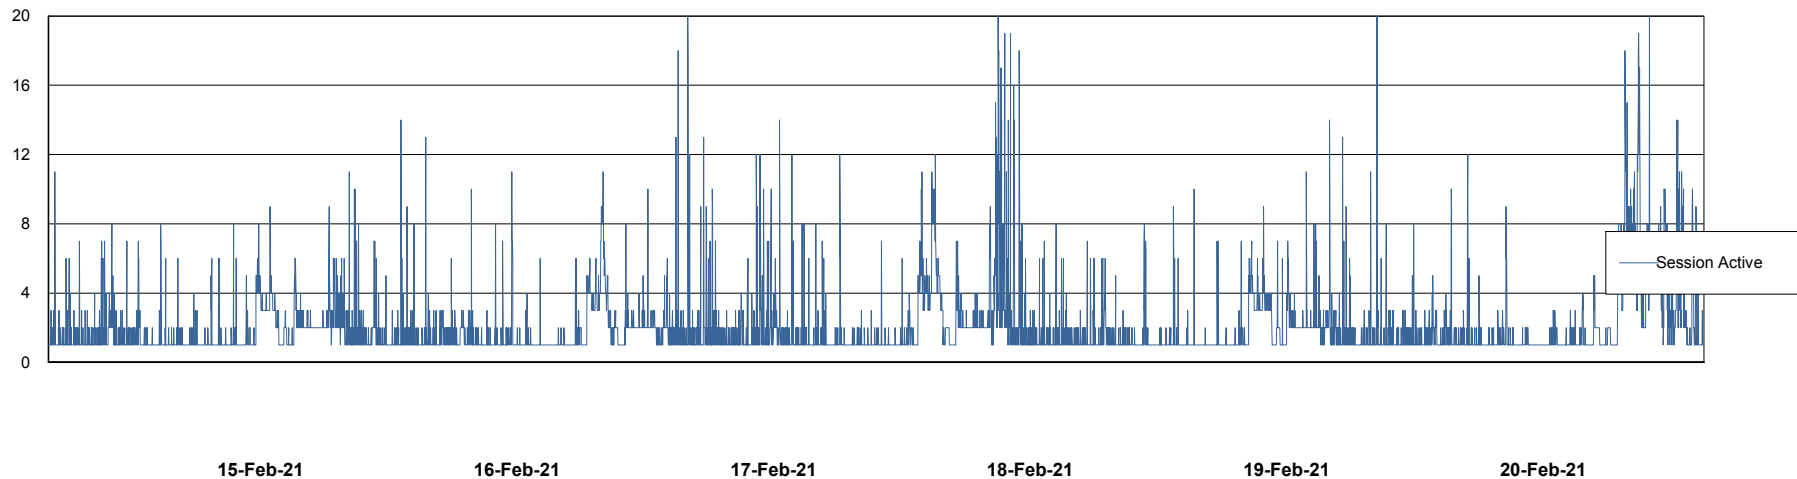

Database Performance ELJDB_Production

DB Processes Max 600
DB Sessions Max 924