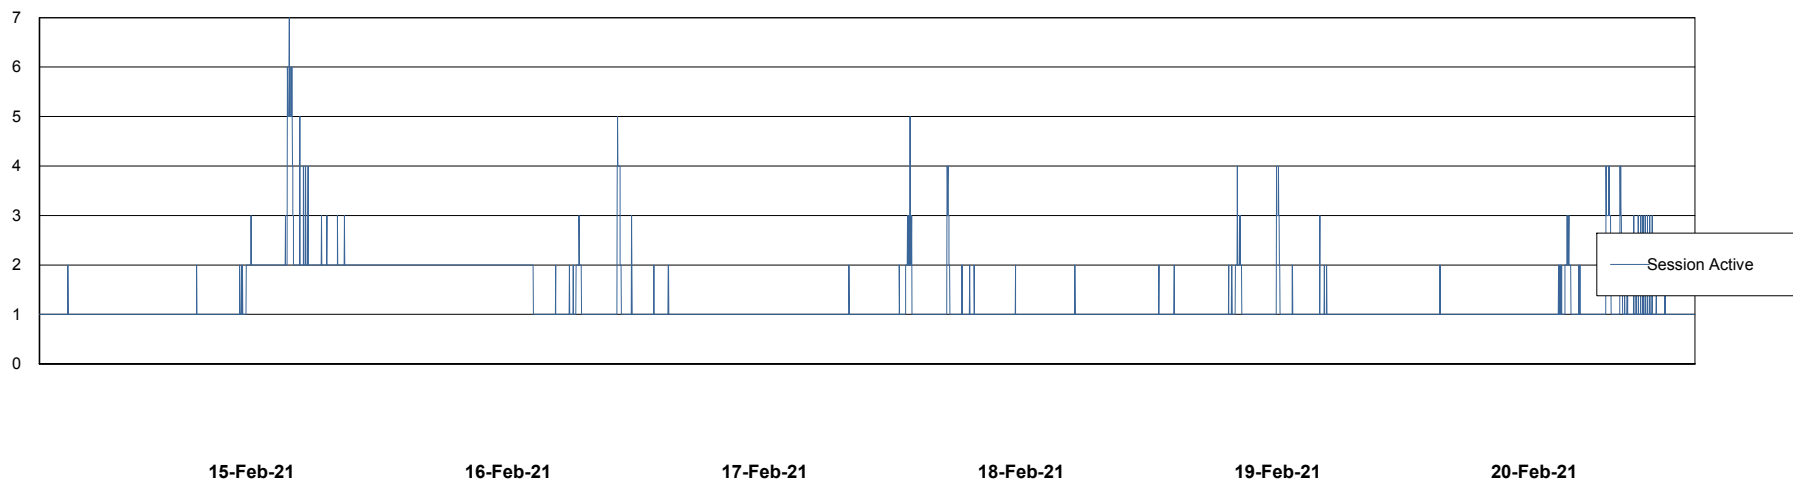

Database Performance ELJDB_PRD_BI

DB Processes Max 1,000
DB Sessions Max 1,524