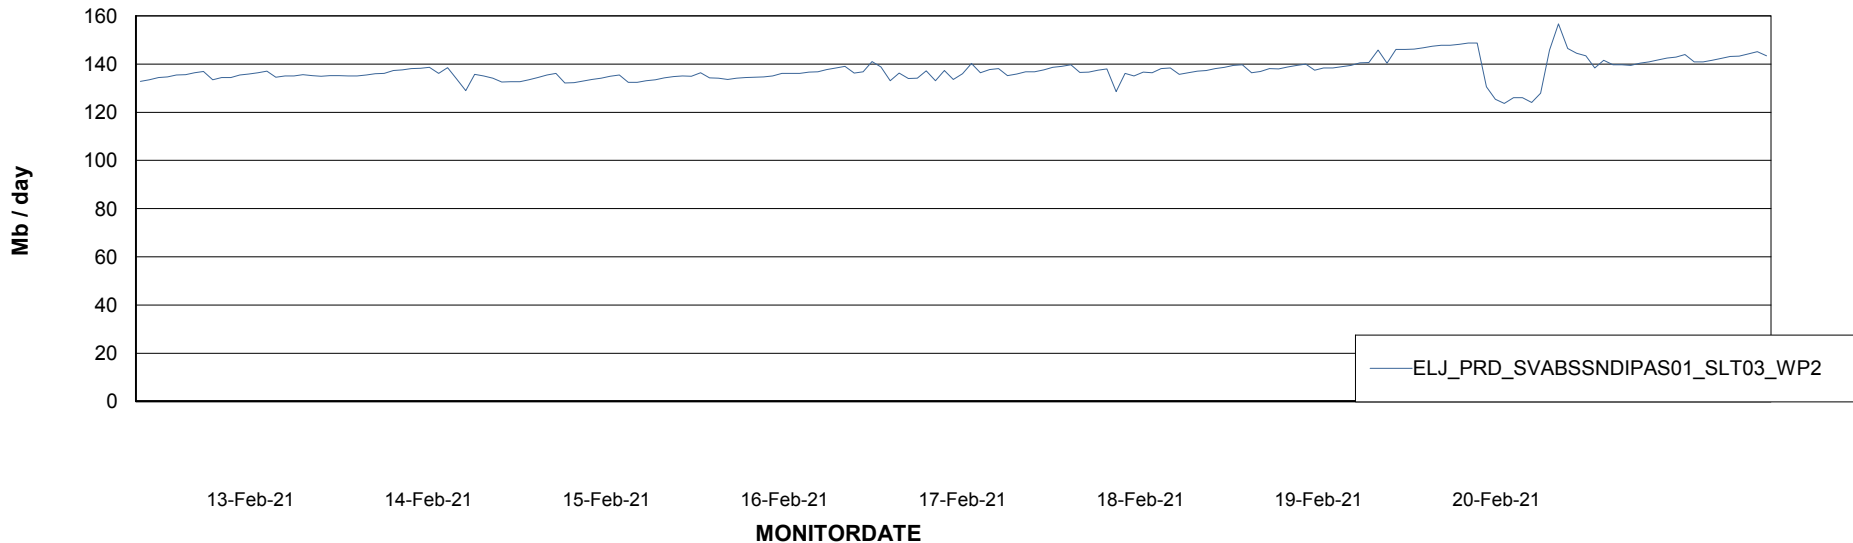

ABSSolute Web Component Services

Avg memory used per ABS Web component