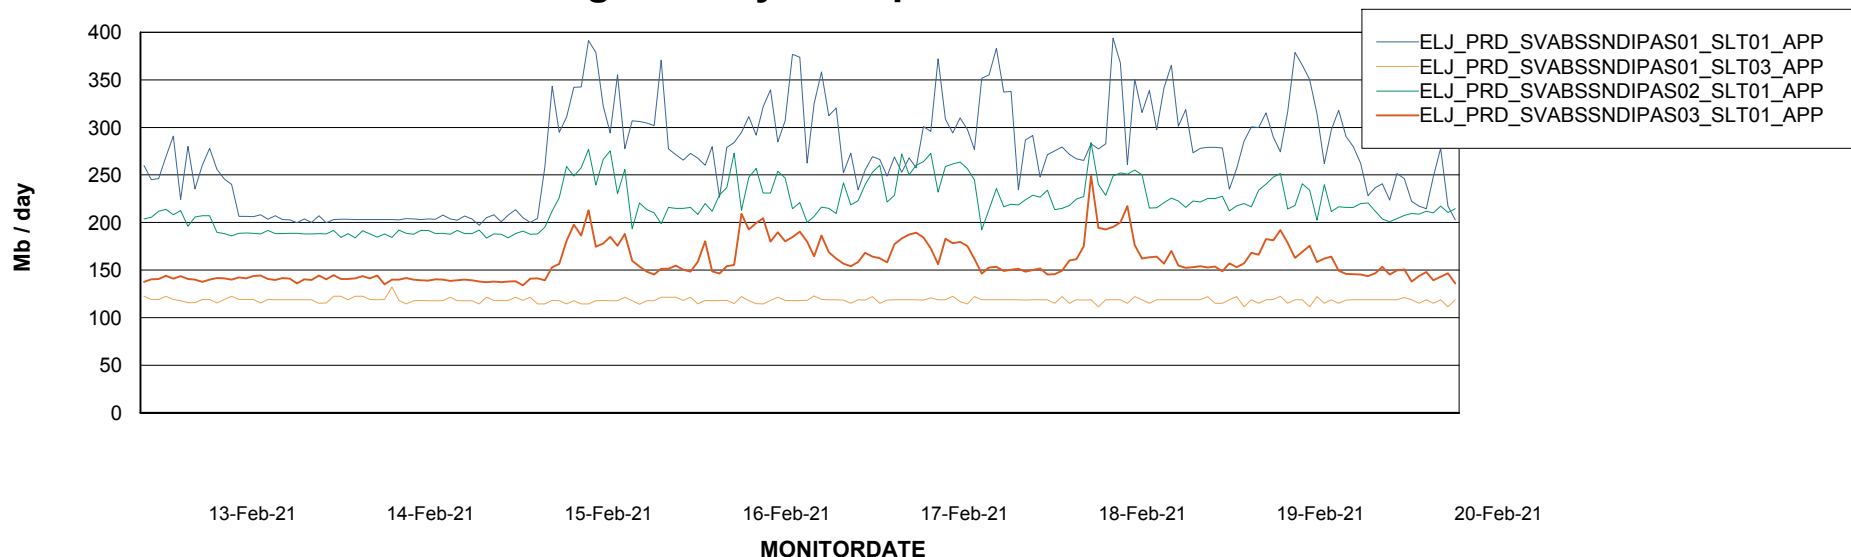

ABSSolute Application Server Services

Avg memory used per ABS Server Service