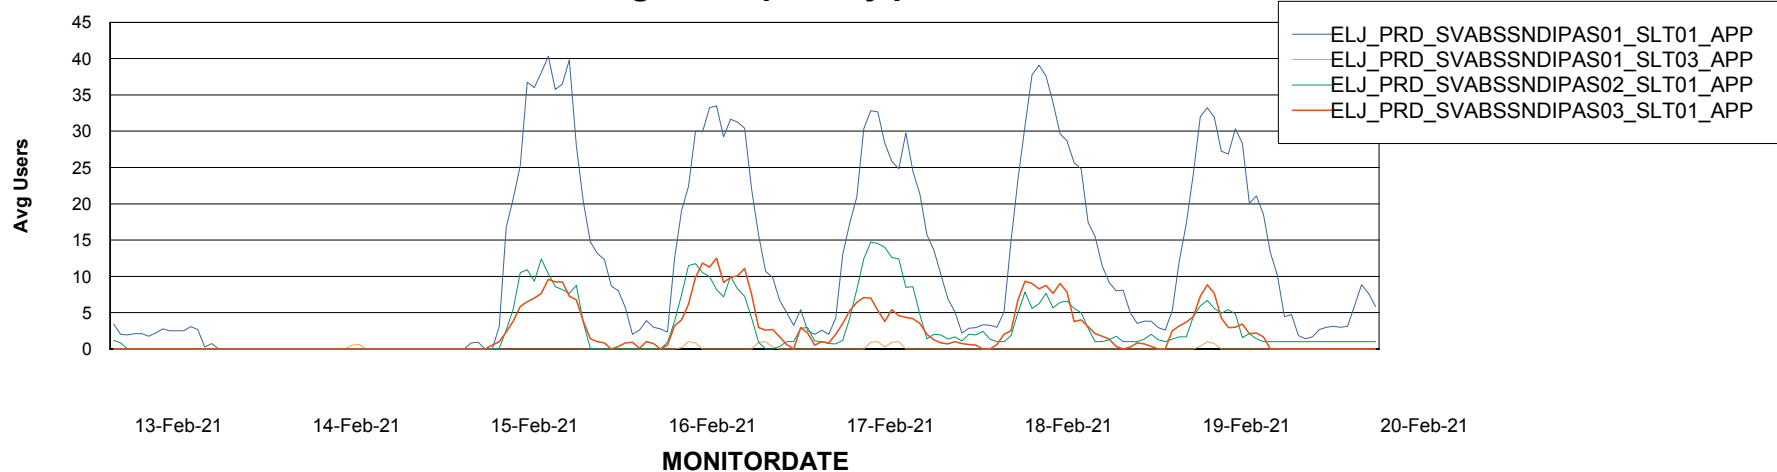

Avg users per day per ABS server