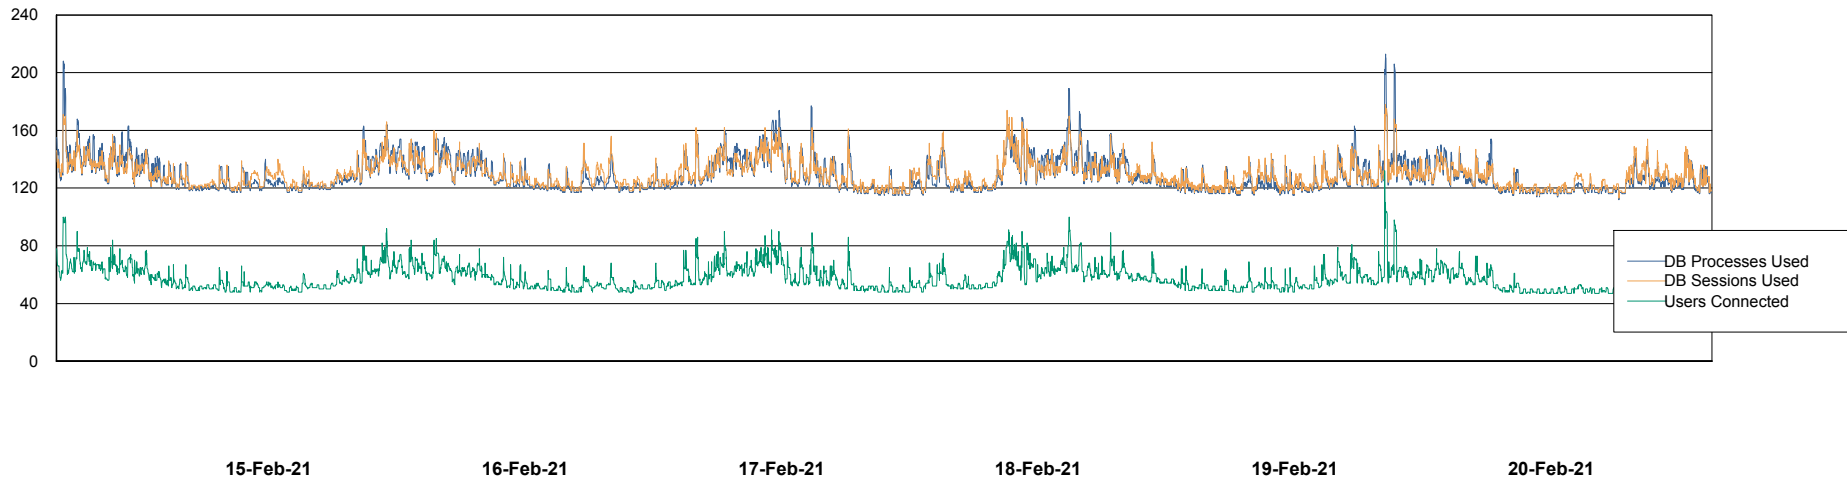

Database Performance ELJDB_Production

DB Processes Max 600
DB Sessions Max 924