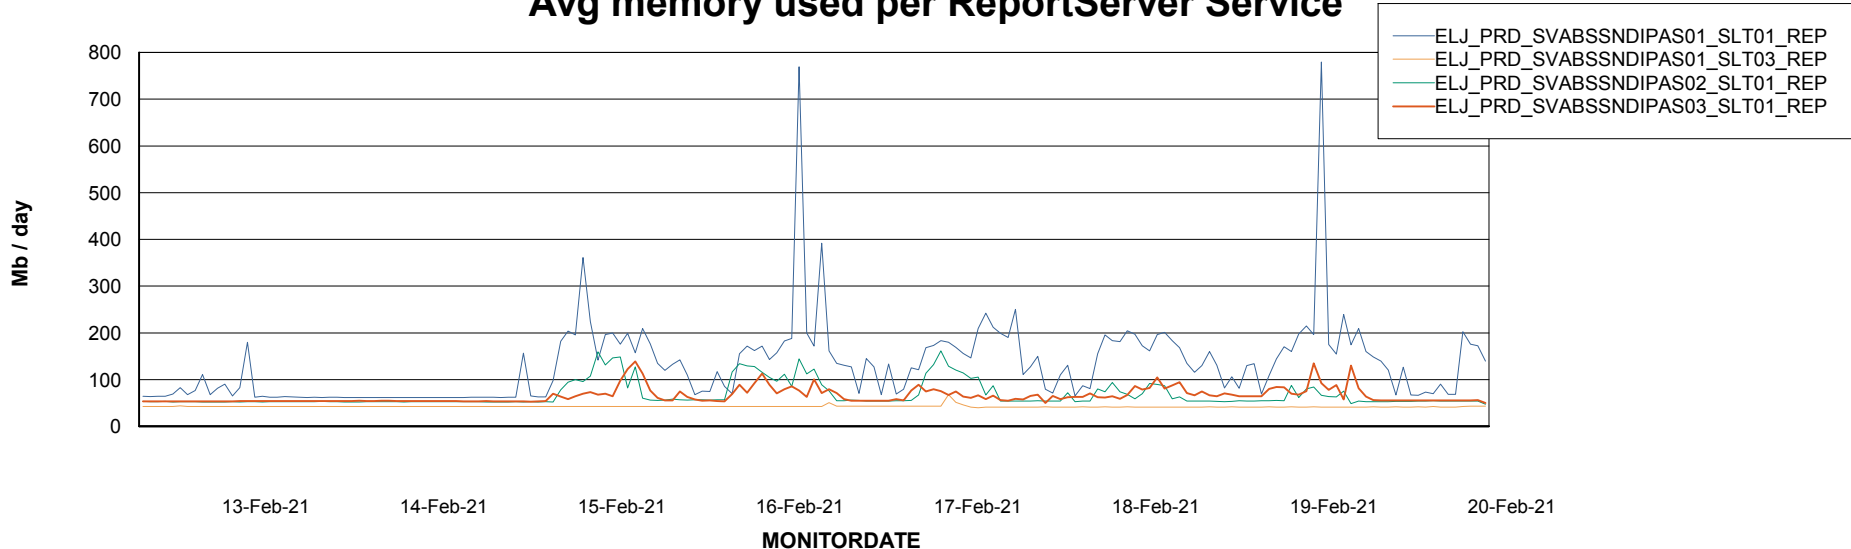

ABSSolute Application ReportServer Services

Avg memory used per ReportServer Service