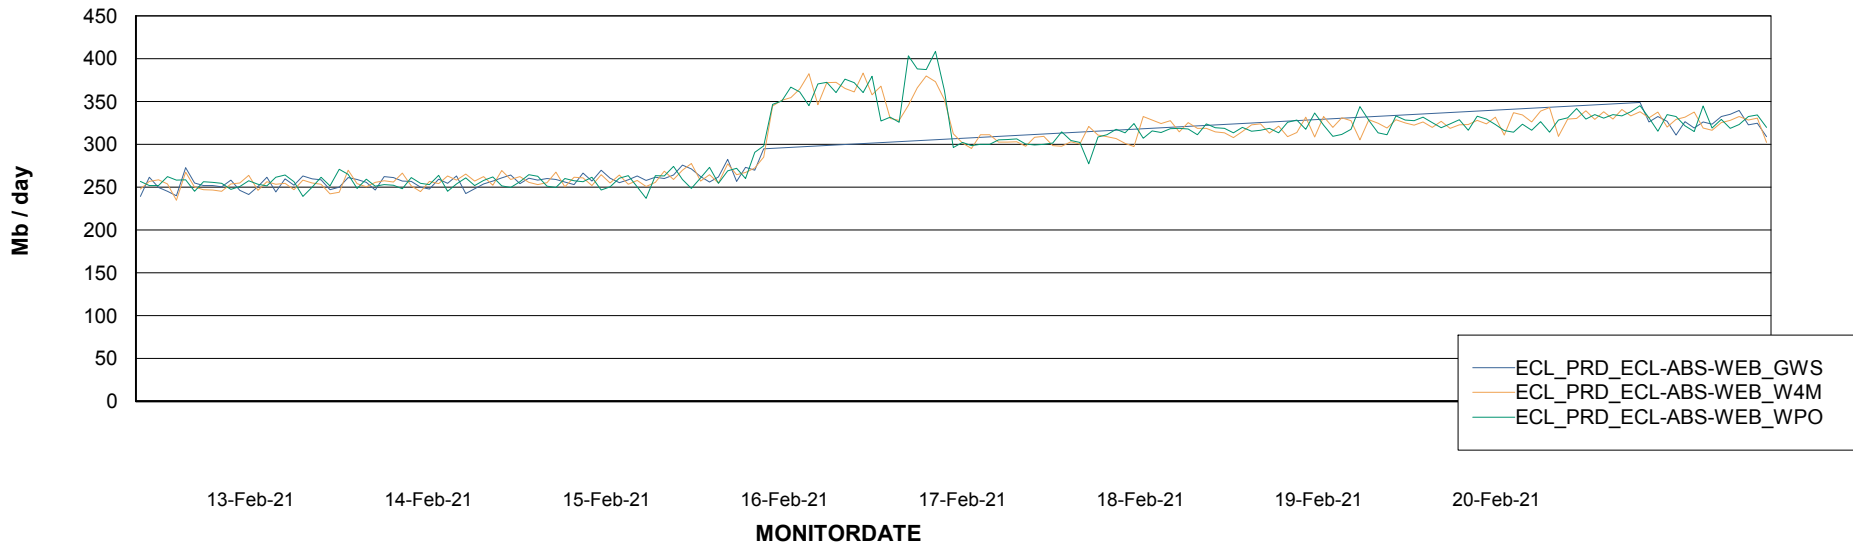

ABSSolute Web Component Services

Avg memory used per ABS Web component