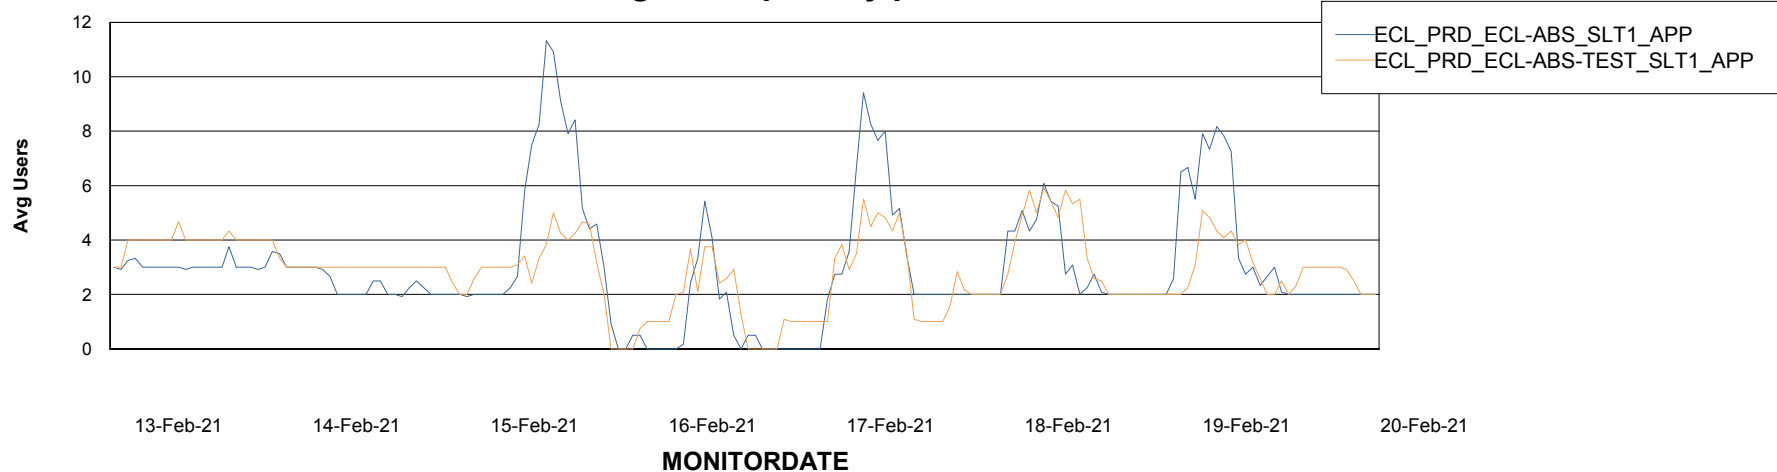

Database Tablespace ECLDB_Production

Date	Tablespace Name	Filesize (Gb)	Usedsize (Gb)	Percentage free
20-Feb-21	ABSDATA	33	28	15
	INDX	8	3	63
19-Feb-21	ABSDATA	33	28	15
	INDX	8	3	63
18-Feb-21	ABSDATA	33	28	15
	INDX	8	3	63
17-Feb-21	ABSDATA	33	28	15
	INDX	8	3	63
16-Feb-21	ABSDATA	33	28	15
	INDX	8	3	63
15-Feb-21	ABSDATA	33	28	15
	INDX	8	3	63
14-Feb-21	ABSDATA	33	28	15
	INDX	8	3	63

Weekly SLA Customer Report

Customer ECL Production
Database ID 77

Standby Database Health ECL Production

Recovery lag for last 7 days

Weekly SLA Customer Report

Customer ECL Production
Database ID 77

ABSSolute Application Server Services

Avg memory used per ABS Server Service

Avg users per day per ABS server

Weekly SLA Customer Report

Customer ECL Production
Database ID 77

ABSSolute Application ReportServer Services

Avg memory used per ReportServer Service