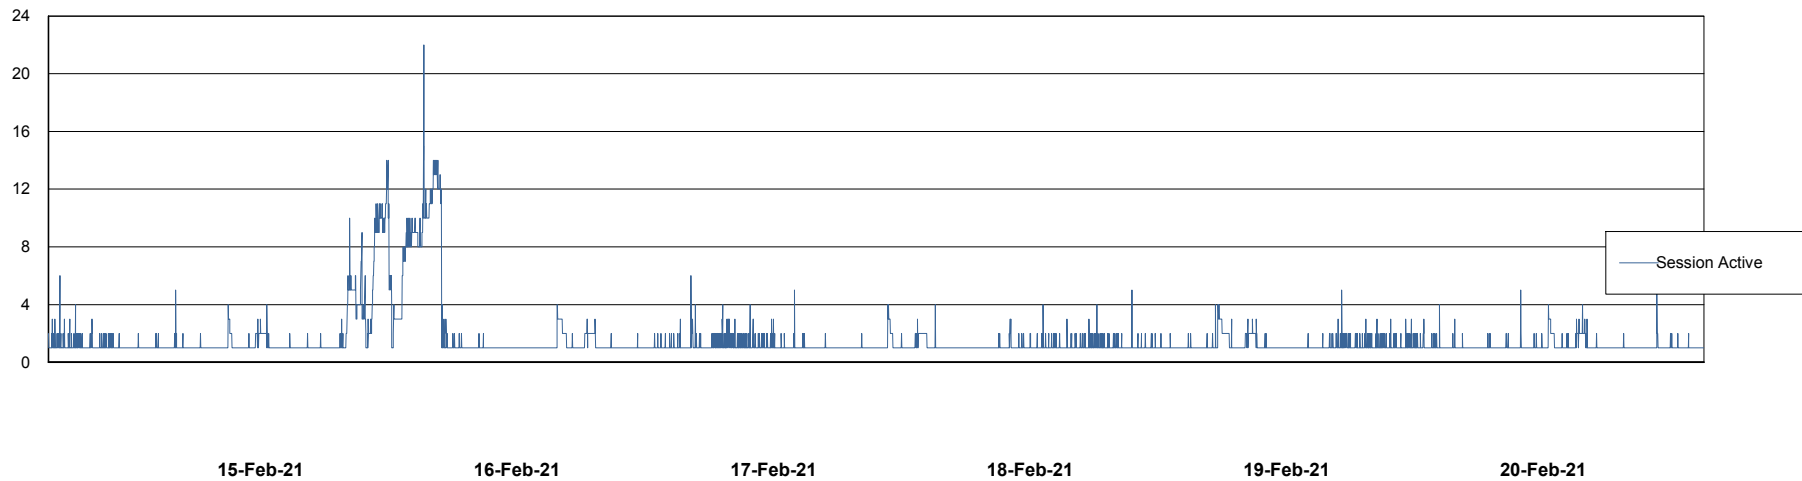

Weekly SLA Customer Report

Customer ECL Production
Database ID 77

Harddisk Usage ECL_PRD_ECL-ABS-WEB

	Free disk space on c: (%)	Total disk space on c: (Gb)
20-Feb-21	71	127
19-Feb-21	71	127
18-Feb-21	71	127
17-Feb-21	72	127
16-Feb-21	72	127
15-Feb-21	66	127
14-Feb-21	66	127

Weekly SLA Customer Report

Customer ECL Production
Database ID 77

Database Performance ECLDB_Production

DB Processes Max 1,000
DB Sessions Max 1,536

Weekly SLA Customer Report

Customer ECL Production
Database ID 77