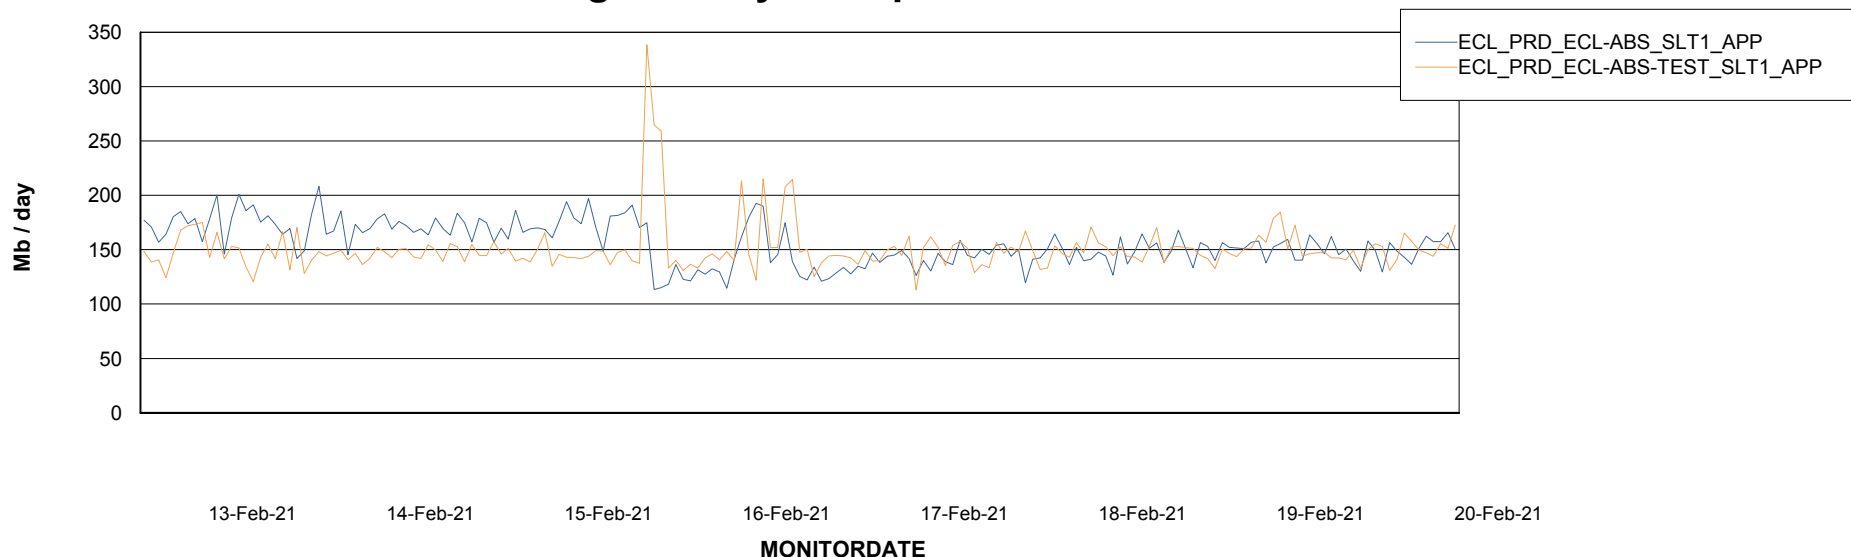

ABSSolute Application Server Services

Avg memory used per ABS Server Service