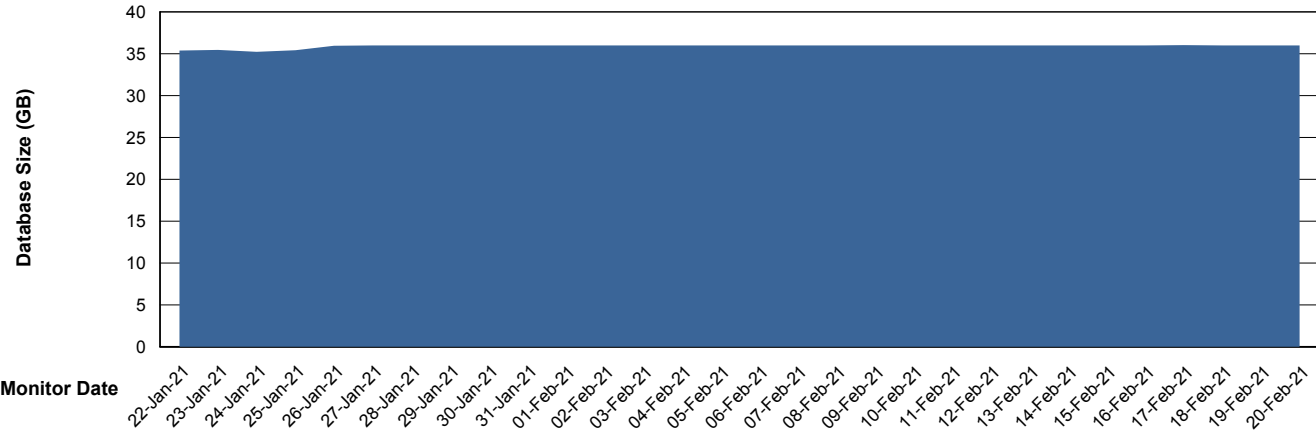

Database Performance ECLDB_Standby

DB Processes Max 1,000
DB Sessions Max 1,536

Weekly SLA Customer Report

Customer ECL Production
 Database ID 77

DATABASE SIZE ECLDB_Production

Database growth over last month

Database Tablespace ECLDB_Production

Date	Tablespace Name	Filesize (Gb)	Usedsize (Gb)	Percentage free
20-Feb-21	ABSDATA	33	28	15
	INDX	8	3	63
19-Feb-21	ABSDATA	33	28	15
	INDX	8	3	63
18-Feb-21	ABSDATA	33	28	15
	INDX	8	3	63
17-Feb-21	ABSDATA	33	28	15
	INDX	8	3	63
16-Feb-21	ABSDATA	33	28	15
	INDX	8	3	63
15-Feb-21	ABSDATA	33	28	15
	INDX	8	3	63
14-Feb-21	ABSDATA	33	28	15
	INDX	8	3	63