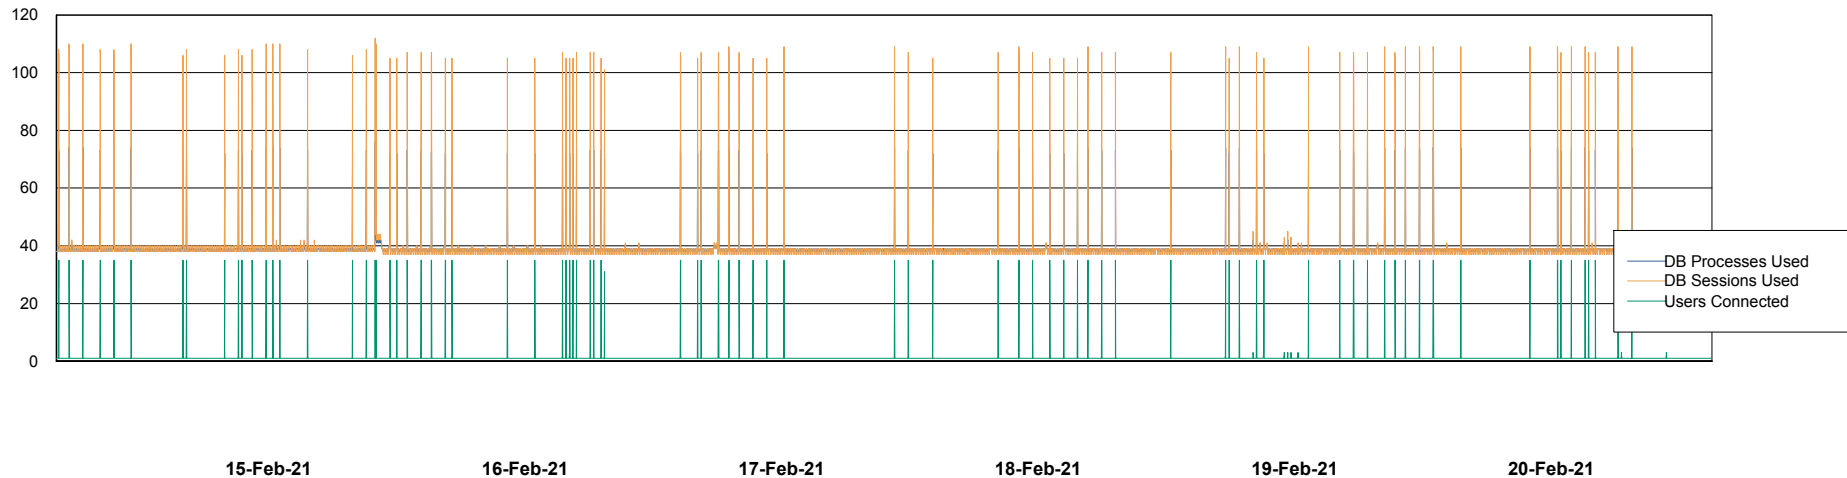

Weekly SLA Customer Report

Customer ECL Production
Database ID 77

Database Performance ECLDB_Production

DB Processes Max 1,000
DB Sessions Max 1,536

Weekly SLA Customer Report

Customer ECL Production
Database ID 77

Database Performance ECLDB_Standby

DB Processes Max 1,000
DB Sessions Max 1,536

Weekly SLA Customer Report

Customer ECL Production
 Database ID 77

DATABASE SIZE ECLDB_Production

Database growth over last month