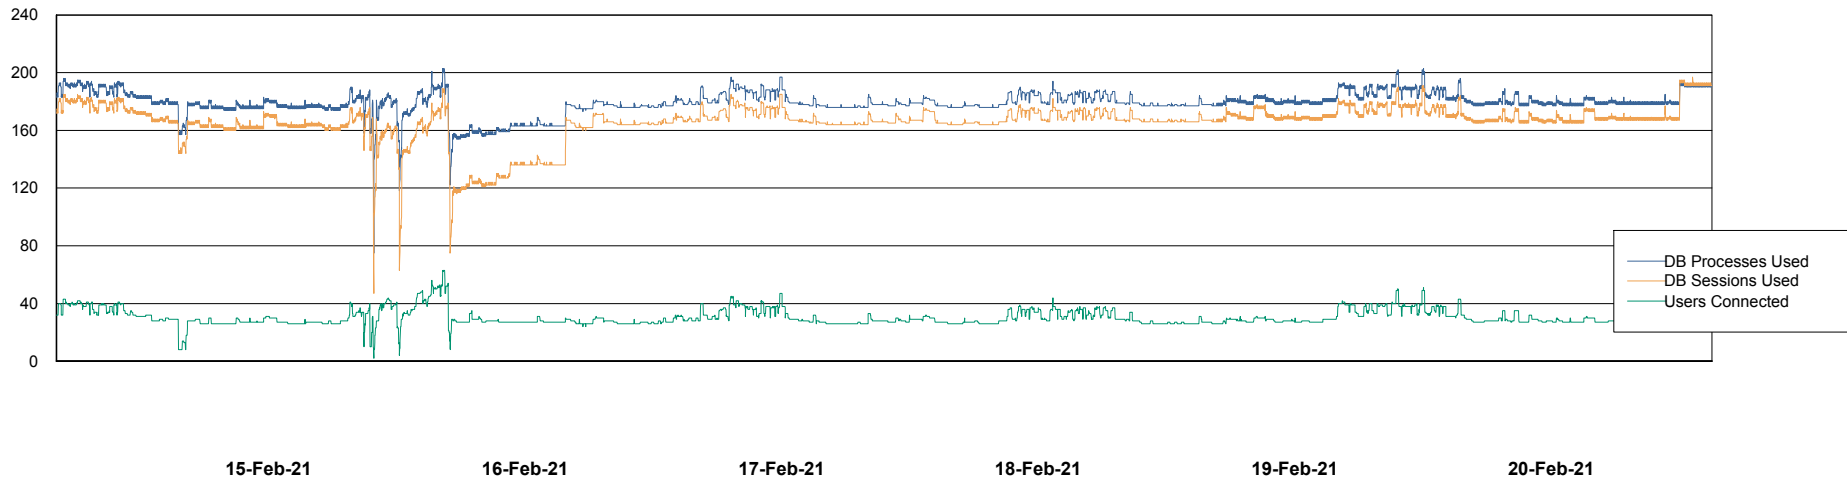

Weekly SLA Customer Report

Customer ECL Production
Database ID 77

Harddisk Usage ECL_PRD_ECL-ABS-WEB

	Free disk space on c: (%)	Total disk space on c: (Gb)
20-Feb-21	71	127
19-Feb-21	71	127
18-Feb-21	71	127
17-Feb-21	72	127
16-Feb-21	72	127
15-Feb-21	66	127
14-Feb-21	66	127

Weekly SLA Customer Report

Customer ECL Production
Database ID 77

Database Performance ECLDB_Production

DB Processes Max 1,000
DB Sessions Max 1,536

Weekly SLA Customer Report

Customer ECL Production
Database ID 77

Database Performance ECLDB_Standby

DB Processes Max 1,000
DB Sessions Max 1,536

Weekly SLA Customer Report

Customer ECL Production
 Database ID 77

DATABASE SIZE ECLDB_Production

Database growth over last month