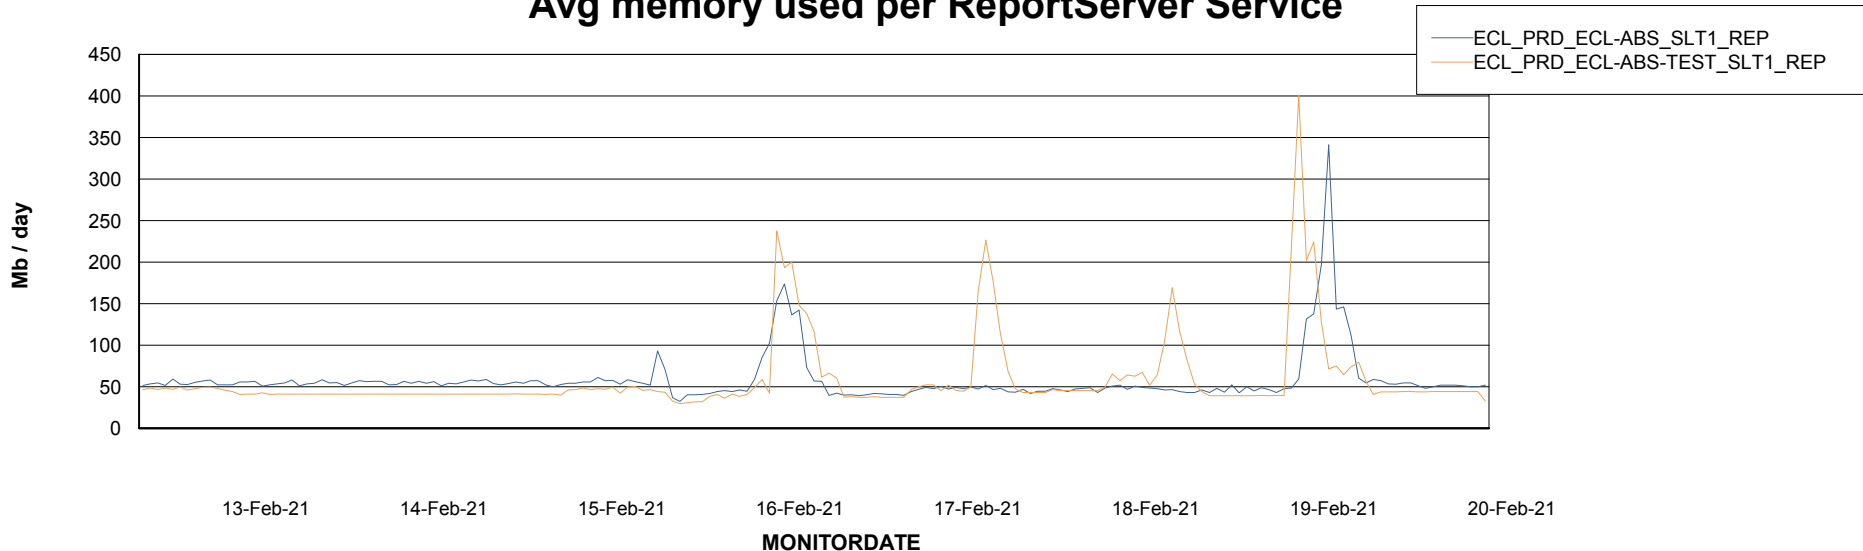

Avg memory used per ABS Server Service

Avg users per day per ABS server

Weekly SLA Customer Report

Customer ECL Production
Database ID 77

ABSSolute Application ReportServer Services

Avg memory used per ReportServer Service