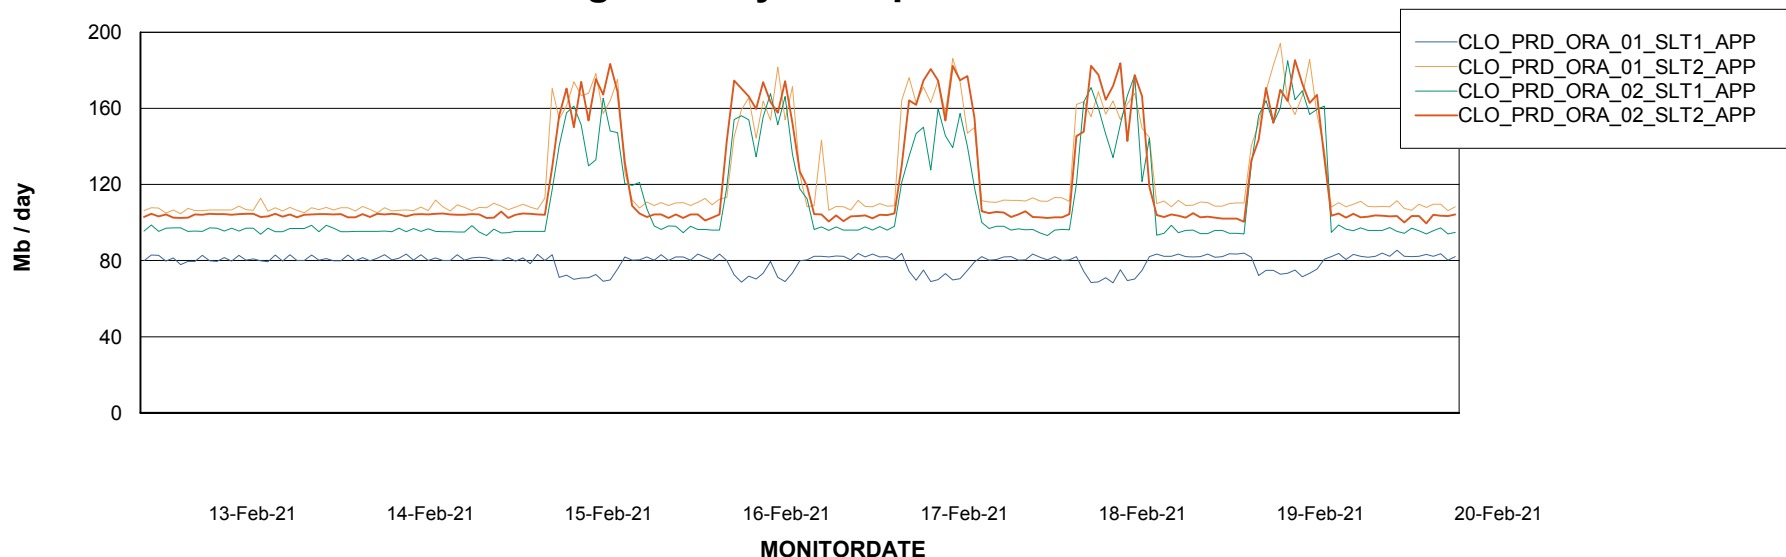

ABSSolute Application Server Services

Avg memory used per ABS Server Service