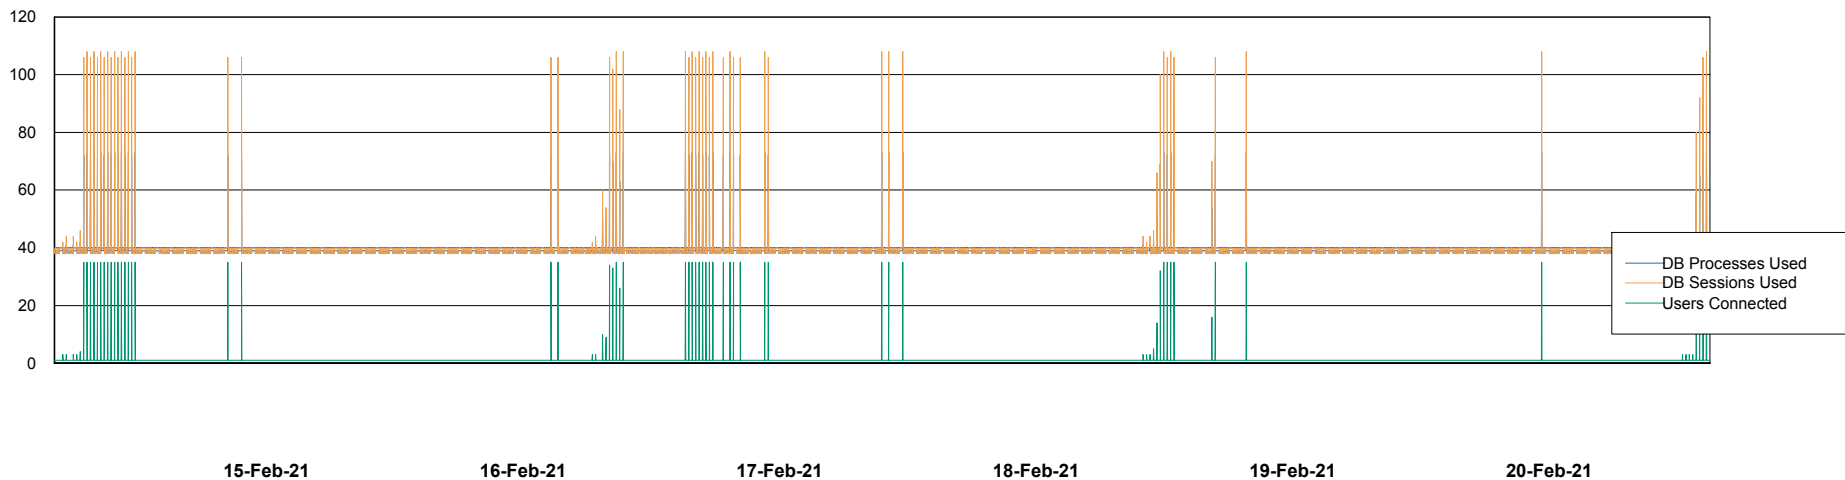

Database Performance CLODB_PRD_Standby