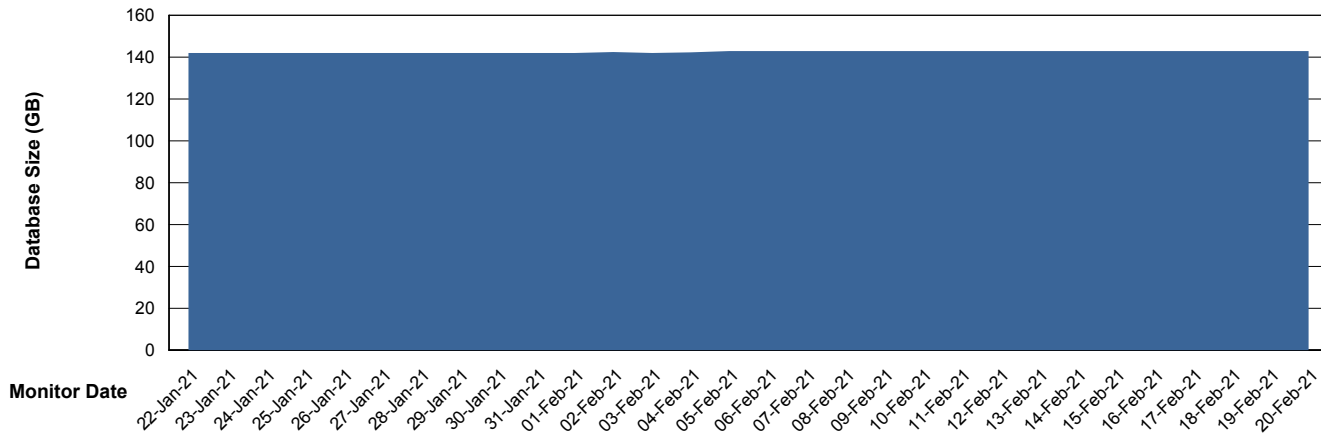

DATABASE SIZE CLODB_PRD_Test

Database growth over last month