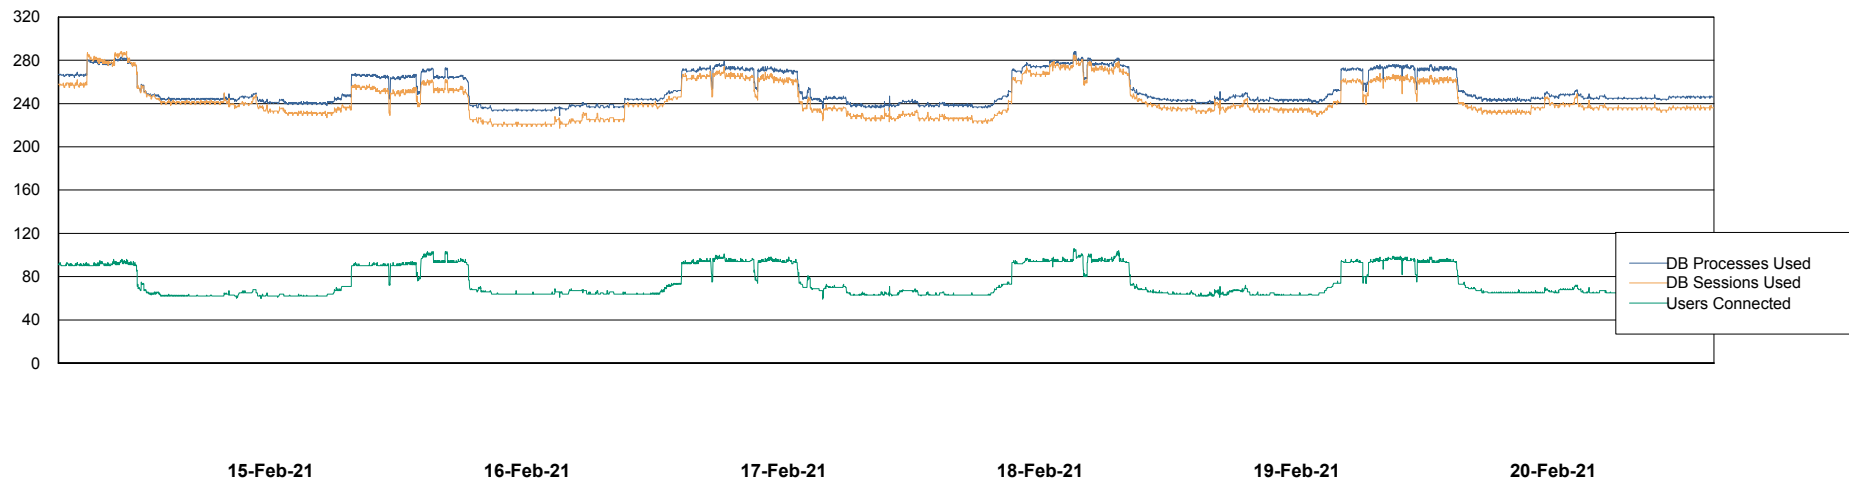

Weekly SLA Customer Report

Customer CLO Production
Database ID 38

Database Performance CLODB_PRD_BI

Weekly SLA Customer Report

Customer CLO Production
Database ID 38

Database Performance CLODB_PRD_Production

Weekly SLA Customer Report

Customer CLO Production
Database ID 38

Database Performance CLODB_PRD_Standby

Weekly SLA Customer Report

Customer CLO Production
Database ID 38

Database Performance CLODB_PRD_Test