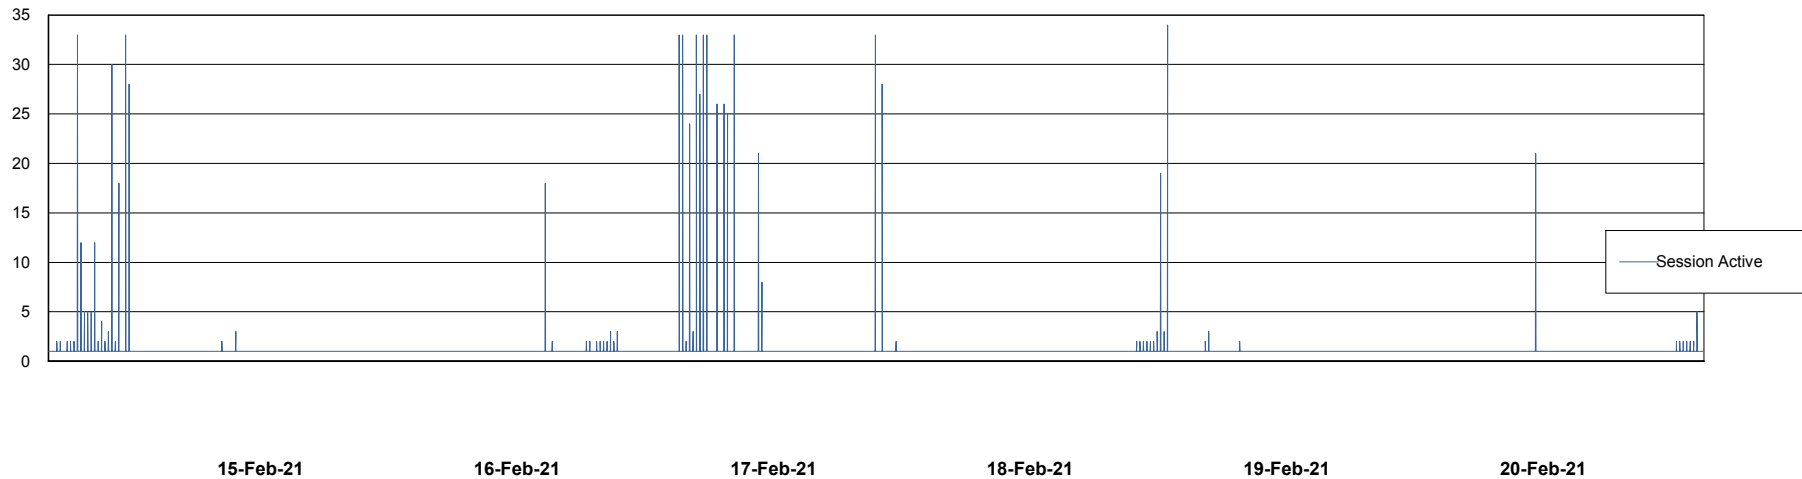

Database Performance CLODB_PRD_Standby