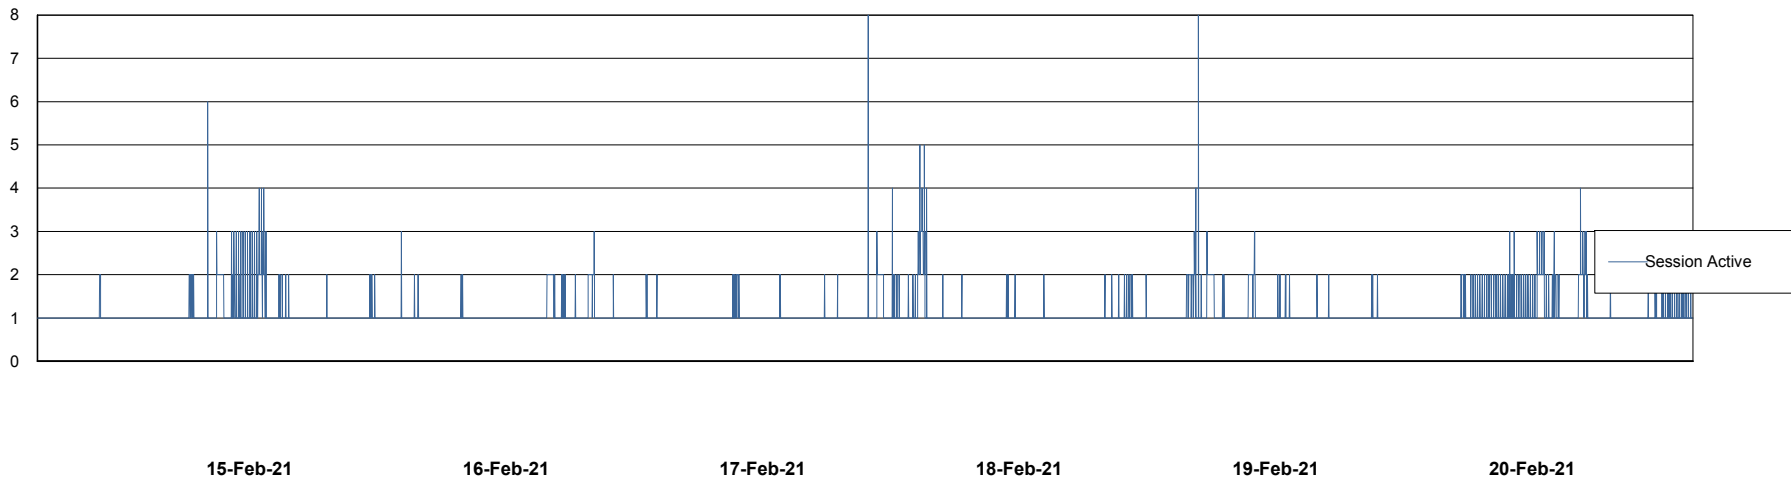

Weekly SLA Customer Report

Customer CLO Production
 Database ID 38

Harddisk Usage CLO_PRD_ORA_02

	Free disk space on c: (%)	Total disk space on c: (Gb)	Free disk space on d: (%)	Total disk space on d: (Gb)	Free disk space on f: (%)	Total disk space on f: (Gb)
20-Feb-21	68	279	31	447	33	447
19-Feb-21	68	279	31	447	32	447
18-Feb-21	68	279	31	447	33	447
17-Feb-21	68	279	31	447	33	447
16-Feb-21	68	279	31	447	35	447
15-Feb-21	68	279	31	447	36	447
14-Feb-21	68	279	31	447	36	447

Weekly SLA Customer Report

Customer CLO Production
Database ID 38

Database Performance CLODB_PRD_BI

Weekly SLA Customer Report

Customer CLO Production
Database ID 38

Database Performance CLODB_PRD_Production