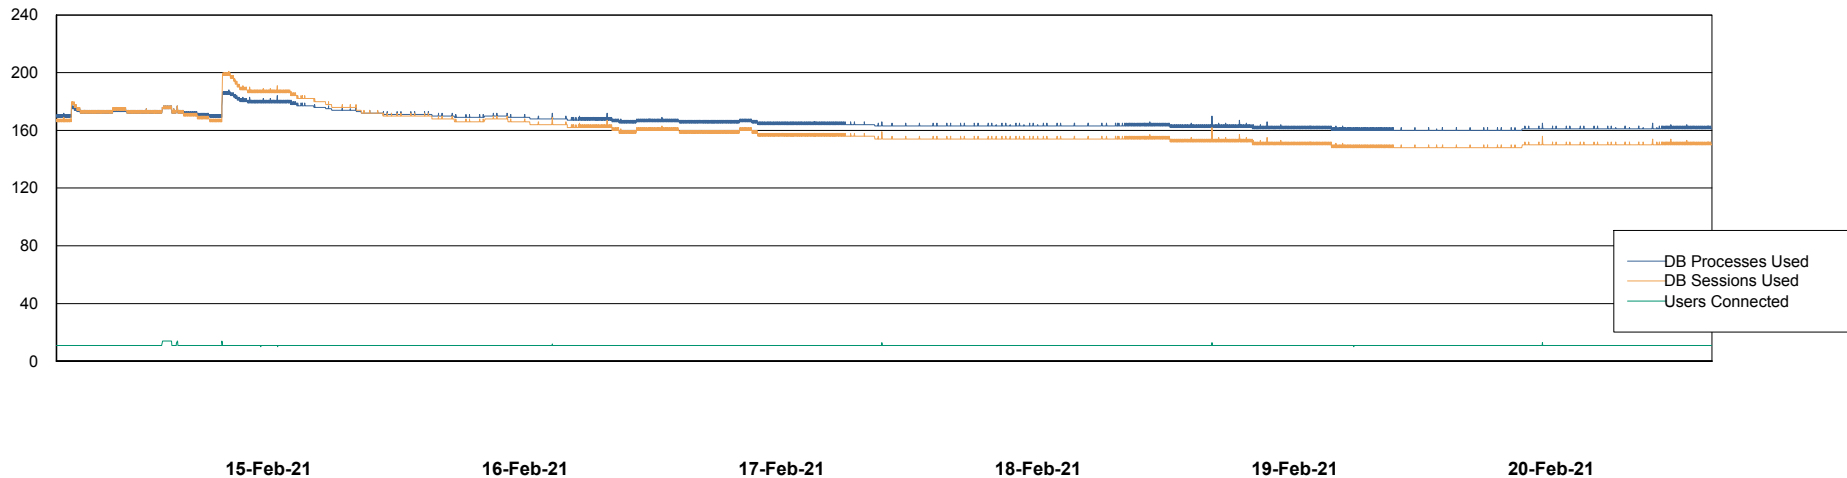

Weekly SLA Customer Report

Customer CLO Production
Database ID 38

Database Performance CLODB_PRD_Standby

Weekly SLA Customer Report

Customer CLO Production
Database ID 38

Database Performance CLODB_PRD_Test