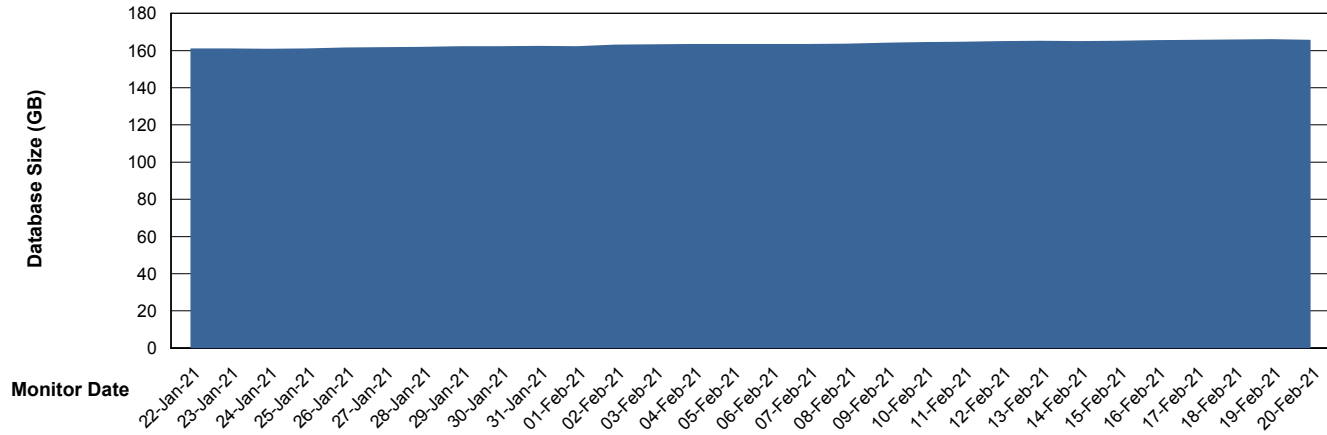

DATABASE SIZE CLODB_PRD_BI

Database growth over last month