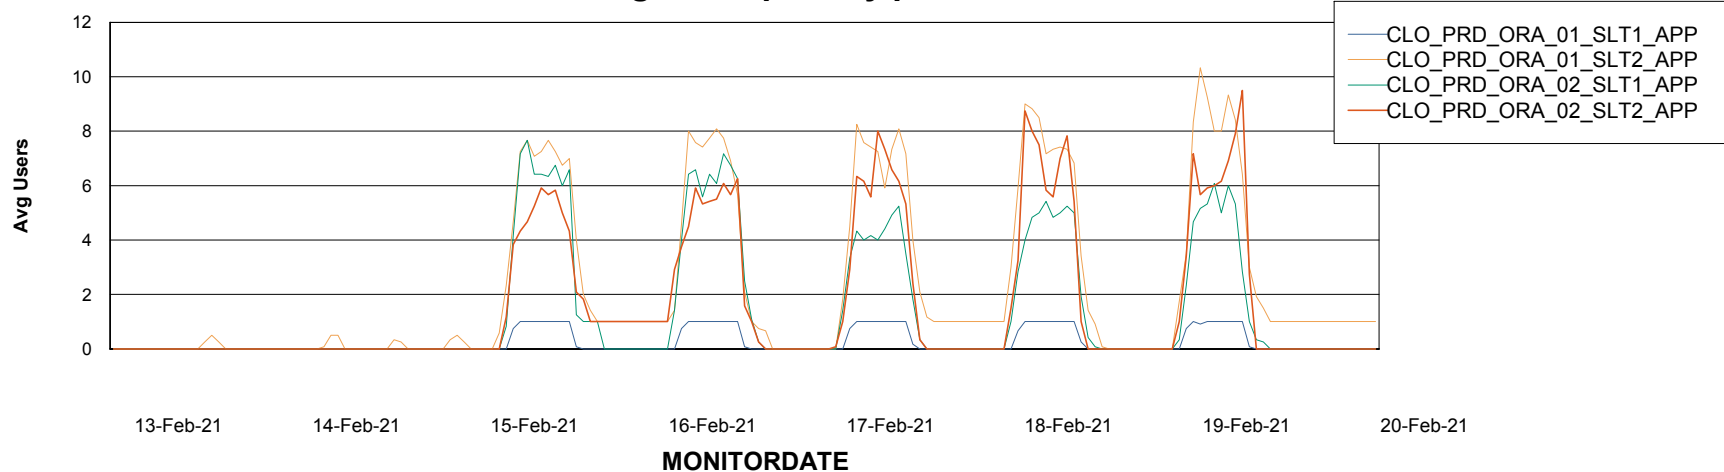

Avg users per day per ABS server