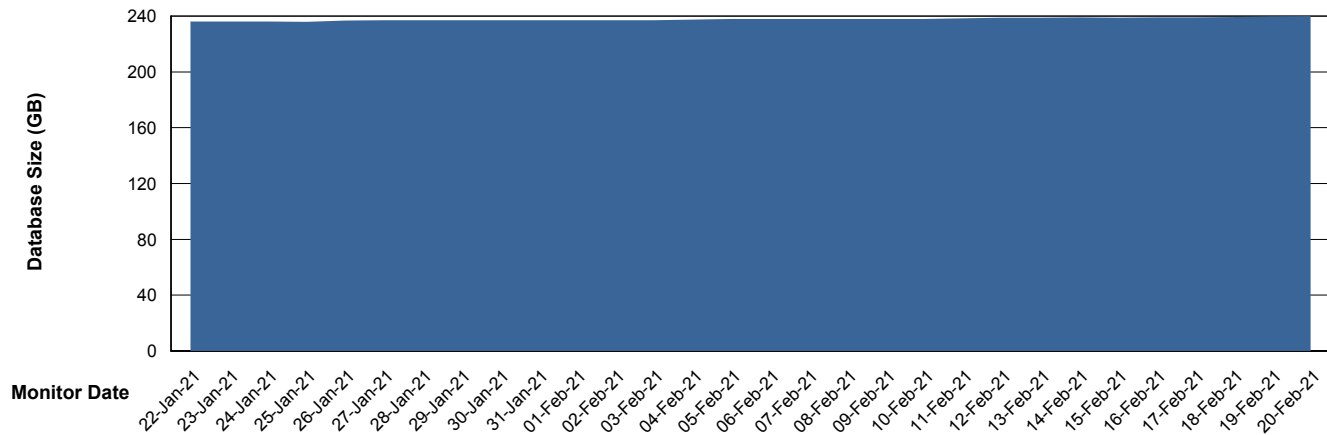

Weekly SLA Customer Report

Customer CLO Production
Database ID 38

DATABASE SIZE CLODB_PRD_BI

Database growth over last month

DATABASE SIZE CLODB_PRD_Production

Database growth over last month

Weekly SLA Customer Report