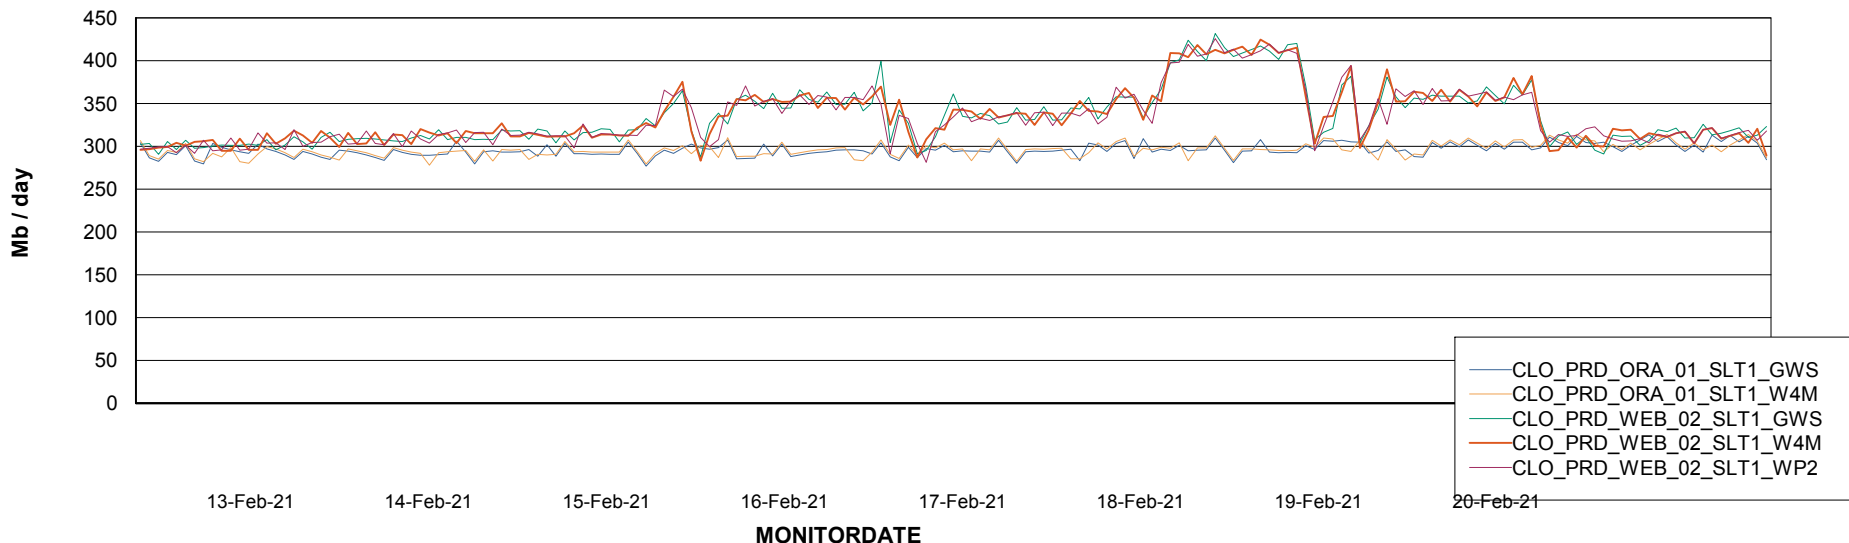

ABSSolute Web Component Services

Avg memory used per ABS Web component