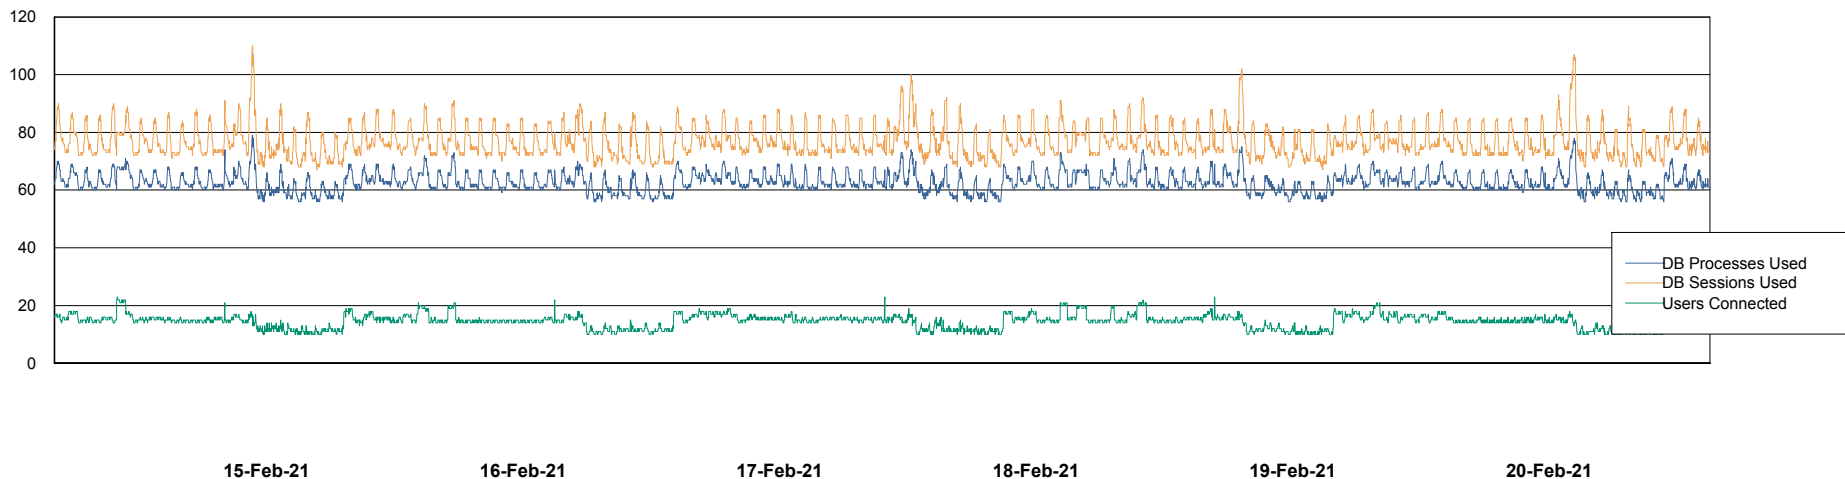

Database Performance CLODB_PRD_BI