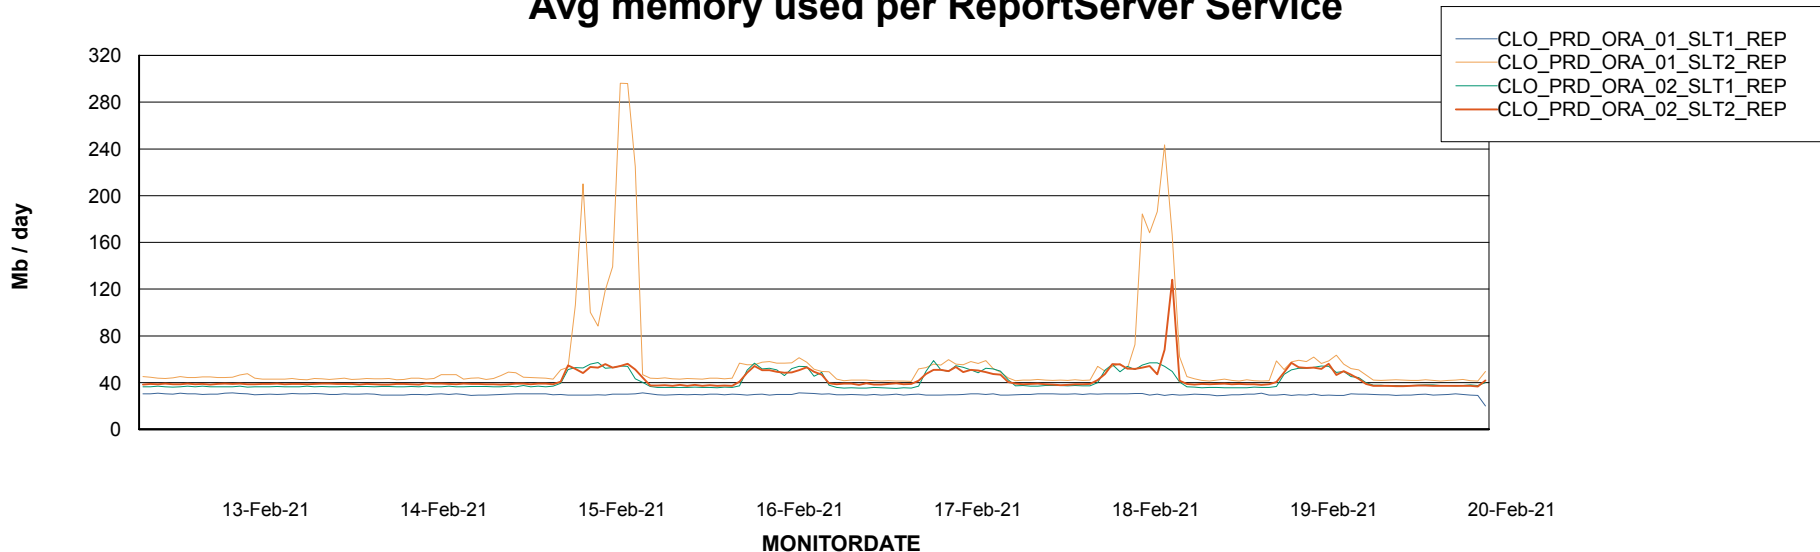

Avg memory used per ABS Server Service

Avg users per day per ABS server

Weekly SLA Customer Report

Customer CLO Production
Database ID 38

ABSSolute Application ReportServer Services

Avg memory used per ReportServer Service