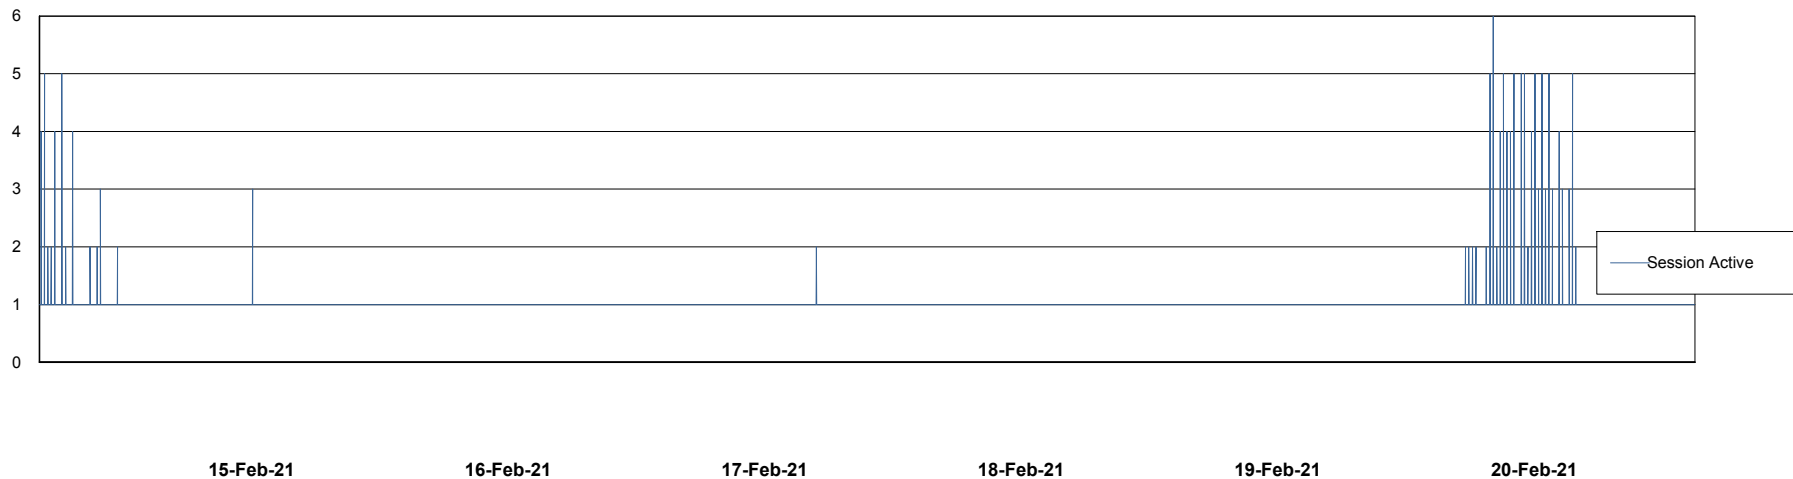

Weekly SLA Customer Report

Customer CIW Production
Database ID 45

Database Performance CIWDB_Production

DB Processes Max 300
DB Sessions Max 472

Weekly SLA Customer Report

Customer CIW Production
Database ID 45

Database Performance CIWDB_Standby

DB Processes Max 300
DB Sessions Max 472

Weekly SLA Customer Report

Customer CIW Production
 Database ID 45

DATABASE SIZE CIWDB_Production

Database growth over last month

Database Tablespace CIWDB_Production

Date	Tablespace Name	Filesize (Gb)	Usedsize (Gb)	Percentage free
20-Feb-21	ABSDATA	51	39	24
	INDX	7	6	14
19-Feb-21	ABSDATA	51	39	24
	INDX	7	6	14
18-Feb-21	ABSDATA	51	39	24
	INDX	7	6	14
17-Feb-21	ABSDATA	51	39	24
	INDX	7	6	14
16-Feb-21	ABSDATA	48	39	19
	INDX	6	5	17
15-Feb-21	ABSDATA	48	39	19
	INDX	6	5	17
14-Feb-21	ABSDATA	48	39	19
	INDX	6	5	17