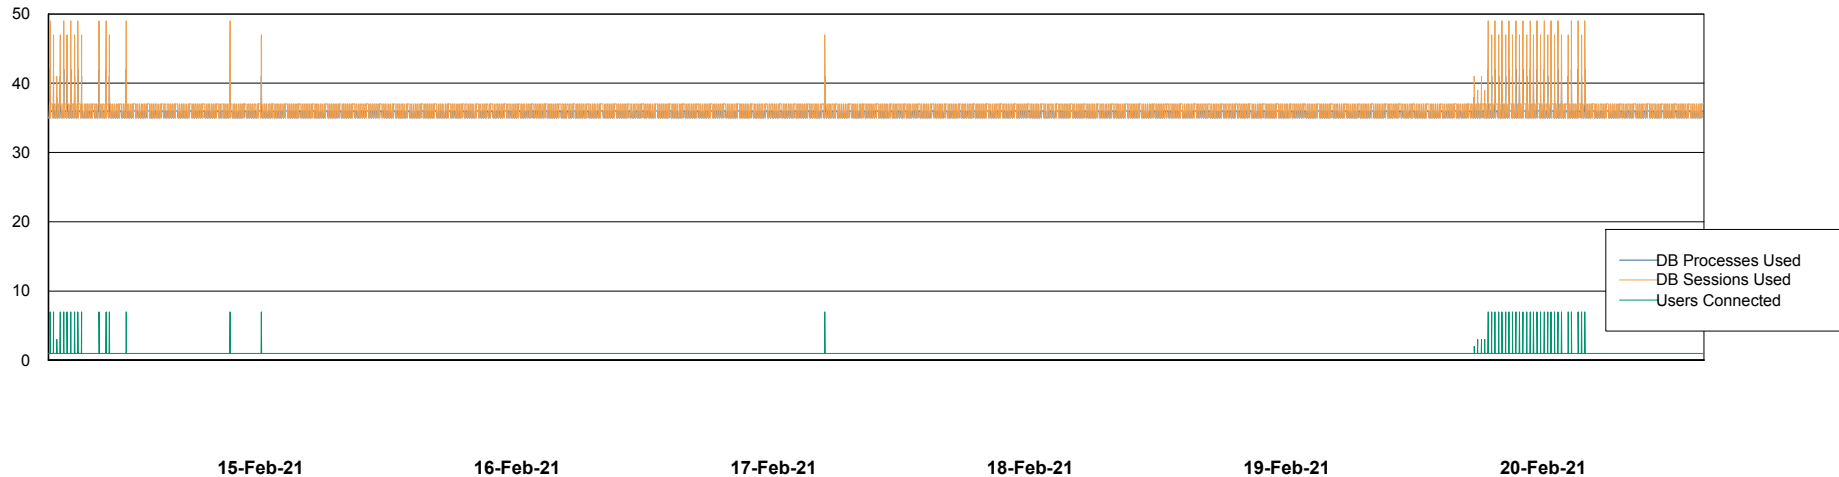

Weekly SLA Customer Report

Customer CIW Production
Database ID 45

Database Performance CIWDB_Production

DB Processes Max 300
DB Sessions Max 472

Weekly SLA Customer Report

Customer CIW Production
Database ID 45

Database Performance CIWDB_Standby

DB Processes Max 300
DB Sessions Max 472

Weekly SLA Customer Report

Customer CIW Production
 Database ID 45

DATABASE SIZE CIWDB_Production

Database growth over last month

Database Tablespace CIWDB_Production

Date	Tablespace Name	Filesize (Gb)	Usedsize (Gb)	Percentage free
20-Feb-21	ABSDATA	51	39	24
	INDX	7	6	14
19-Feb-21	ABSDATA	51	39	24
	INDX	7	6	14
18-Feb-21	ABSDATA	51	39	24
	INDX	7	6	14
17-Feb-21	ABSDATA	51	39	24
	INDX	7	6	14
16-Feb-21	ABSDATA	48	39	19
	INDX	6	5	17
15-Feb-21	ABSDATA	48	39	19
	INDX	6	5	17
14-Feb-21	ABSDATA	48	39	19
	INDX	6	5	17