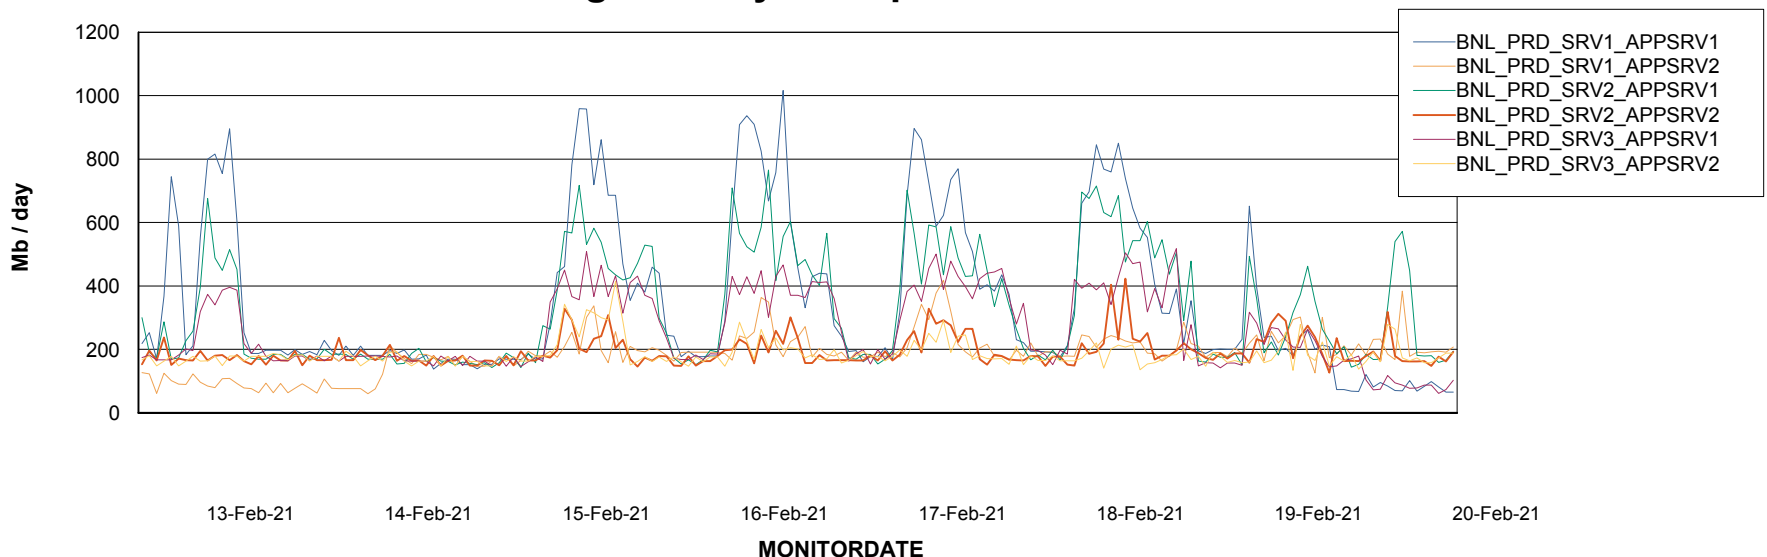

Weekly SLA Customer Report

Customer BNL_Production
Database ID 83

Database Performance BNLDB_Production

DB Processes Max 700
DB Sessions Max 1,072

Weekly SLA Customer Report

Customer BNL_Production
 Database ID 83

DATABASE SIZE BNLDB_Production

Database growth over last month

Database Tablespace BNLDB_Production

Date	Tablespace Name	Filesize (Gb)	Usedsize (Gb)	Percentage free
20-Feb-21	ABSDATA	122	71	42
	INDX	340	156	54
19-Feb-21	ABSDATA	122	71	42
	INDX	340	156	54
18-Feb-21	ABSDATA	122	71	42
	INDX	340	155	54
17-Feb-21	ABSDATA	122	71	42
	INDX	340	155	54
16-Feb-21	ABSDATA	122	71	42
	INDX	340	155	54
15-Feb-21	ABSDATA	122	71	42
	INDX	340	154	55
14-Feb-21	ABSDATA	122	71	42
	INDX	340	153	55

Weekly SLA Customer Report

Customer BNL_Production
Database ID 83

ABSSolute Application Server Services

Avg memory used per ABS Server Service

Avg users per day per ABS server

Weekly SLA Customer Report

Customer BNL_Production
Database ID 83