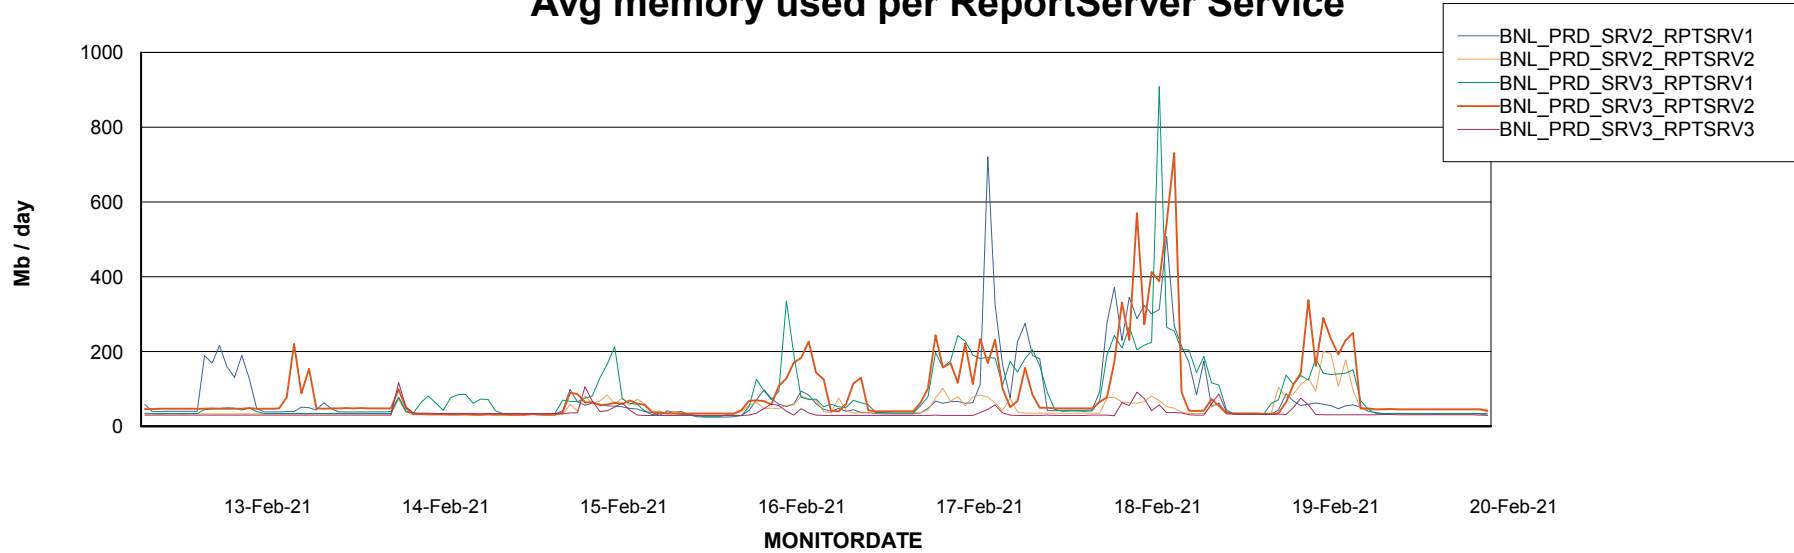

ABSSolute Web Component Services

Avg memory used per ReportServer Service