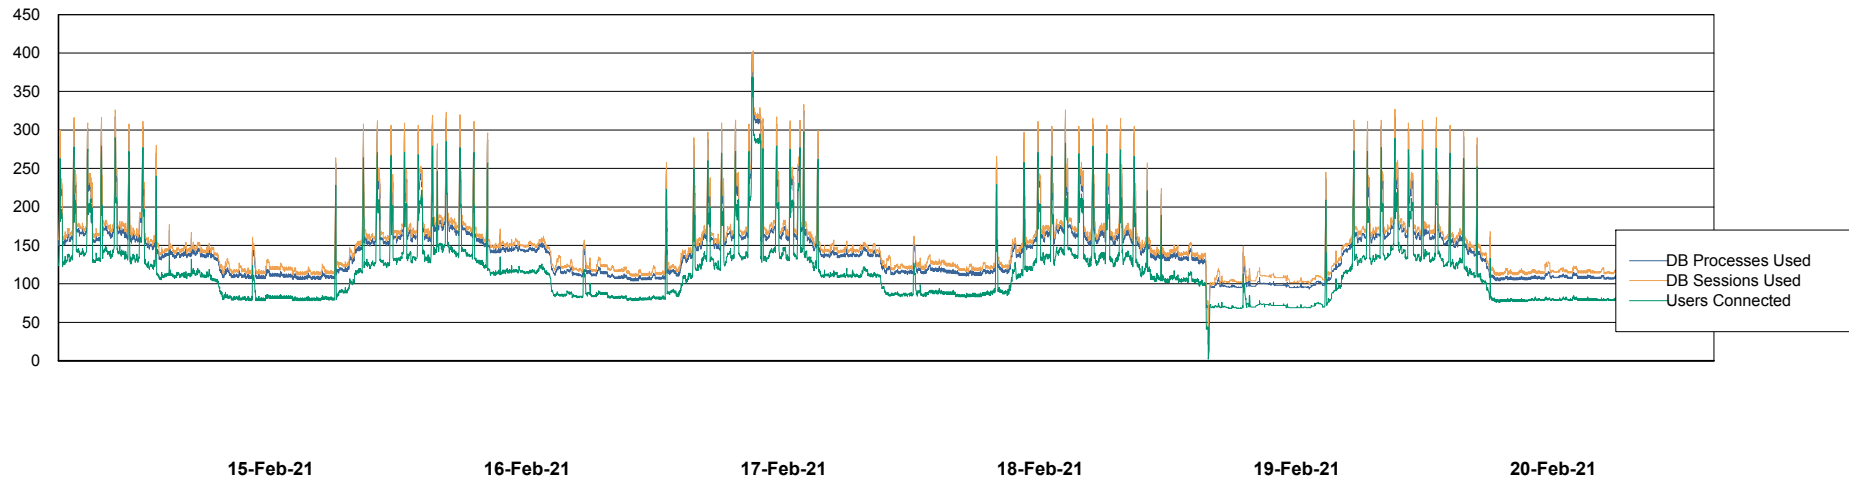

Harddisk Usage BNL_PRD_vm-absa03

	Free disk space on c: (%)	Total disk space on c: (Gb)	Free disk space on d: (%)	Total disk space on d: (Gb)	Free disk space on f: (%)	Total disk space on f: (Gb)
20-Feb-21	70	127	59	127	92	64
19-Feb-21	70	127	59	127	92	64
18-Feb-21	70	127	59	127	92	64
17-Feb-21	70	127	59	127	92	64
16-Feb-21	70	127	59	127	92	64
15-Feb-21	70	127	59	127	92	64
14-Feb-21	70	127	59	127	92	64

Weekly SLA Customer Report

Customer BNL_Production
Database ID 83

Database Performance BNLDB_Production

DB Processes Max 700
DB Sessions Max 1,072

Weekly SLA Customer Report

Customer BNL_Production
 Database ID 83