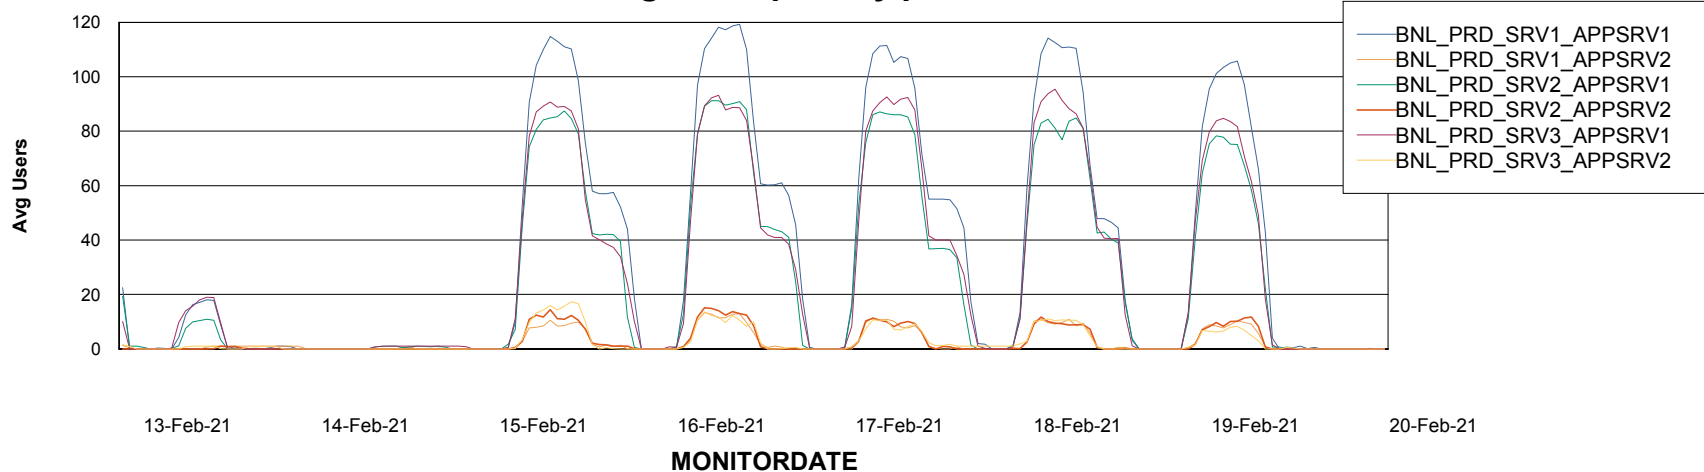

DATABASE SIZE BNLDB_Production

Database growth over last month

Database Tablespace BNLDB_Production

Date	Tablespace Name	Filesize (Gb)	Usedsize (Gb)	Percentage free
20-Feb-21	ABSDATA	122	71	42
	INDX	340	156	54
19-Feb-21	ABSDATA	122	71	42
	INDX	340	156	54
18-Feb-21	ABSDATA	122	71	42
	INDX	340	155	54
17-Feb-21	ABSDATA	122	71	42
	INDX	340	155	54
16-Feb-21	ABSDATA	122	71	42
	INDX	340	155	54
15-Feb-21	ABSDATA	122	71	42
	INDX	340	154	55
14-Feb-21	ABSDATA	122	71	42
	INDX	340	153	55

Weekly SLA Customer Report

Customer BNL_Production
Database ID 83

ABSSolute Application Server Services

Avg memory used per ABS Server Service

Avg users per day per ABS server

Weekly SLA Customer Report

Customer BNL_Production
Database ID 83