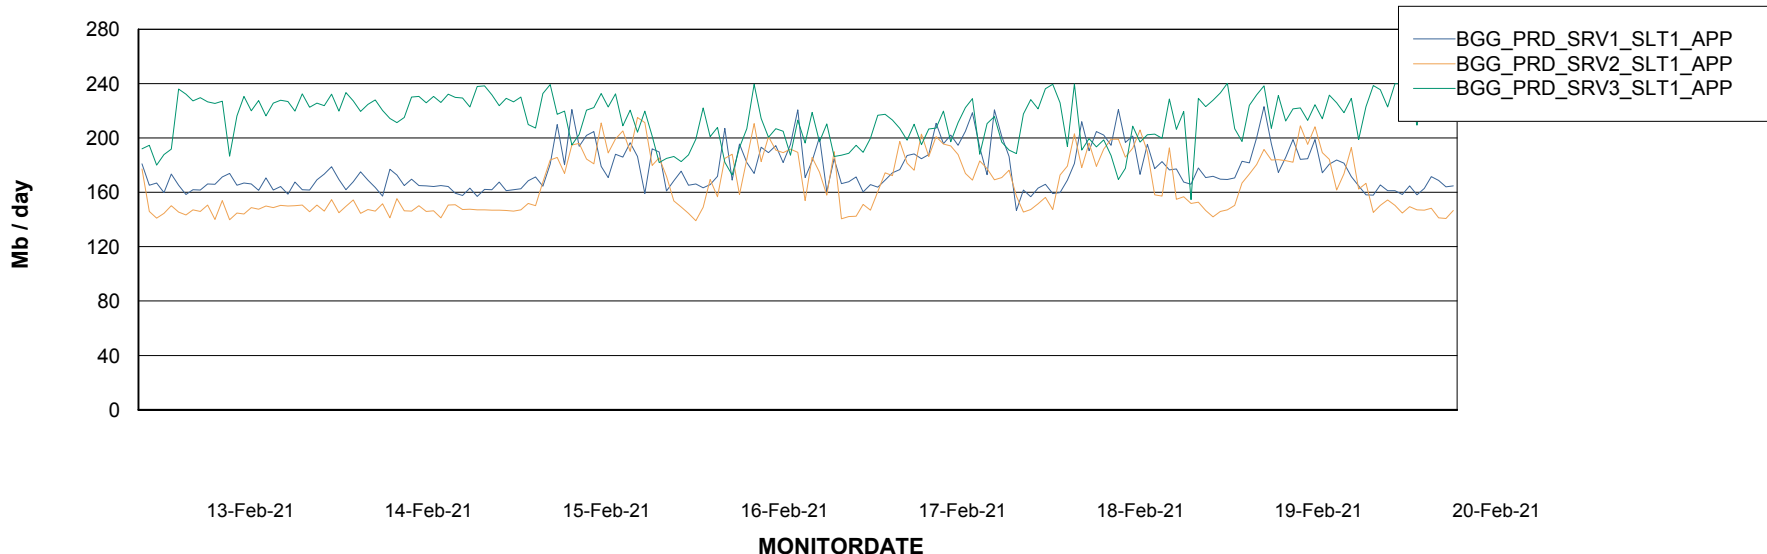

ABSSolute Application Server Services

Avg memory used per ABS Server Service