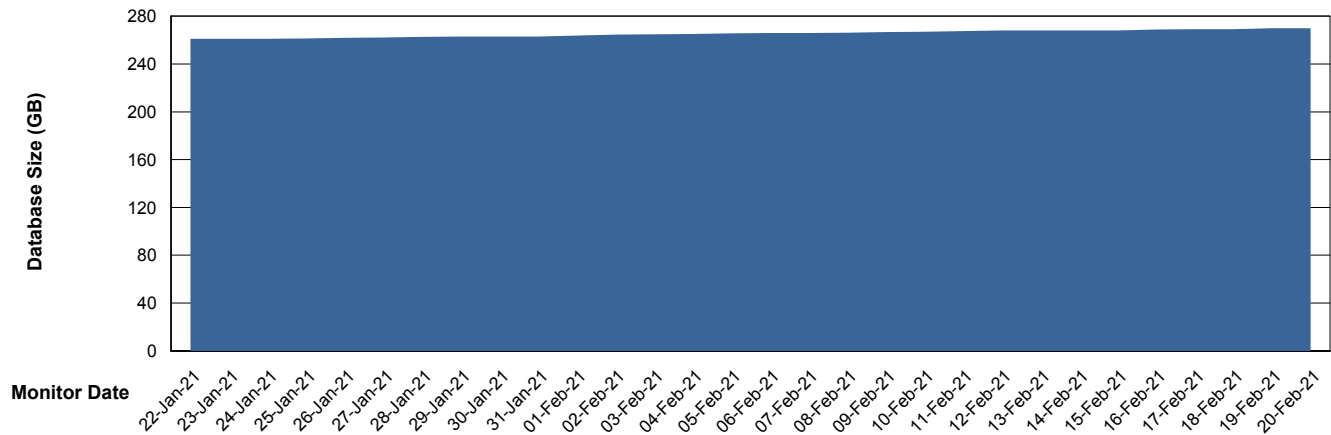

DATABASE SIZE BGGDB_Production

Database growth over last month