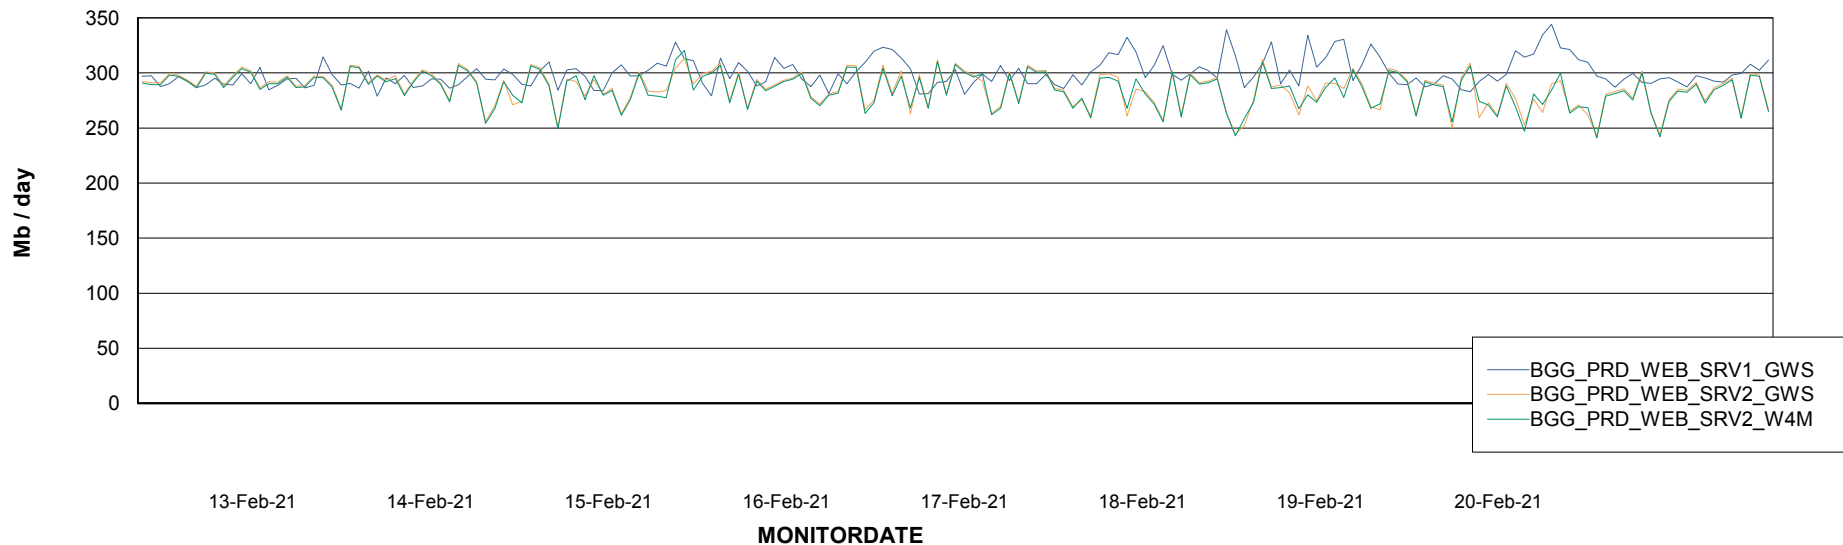

ABSSolute Web Component Services

Avg memory used per ABS Web component