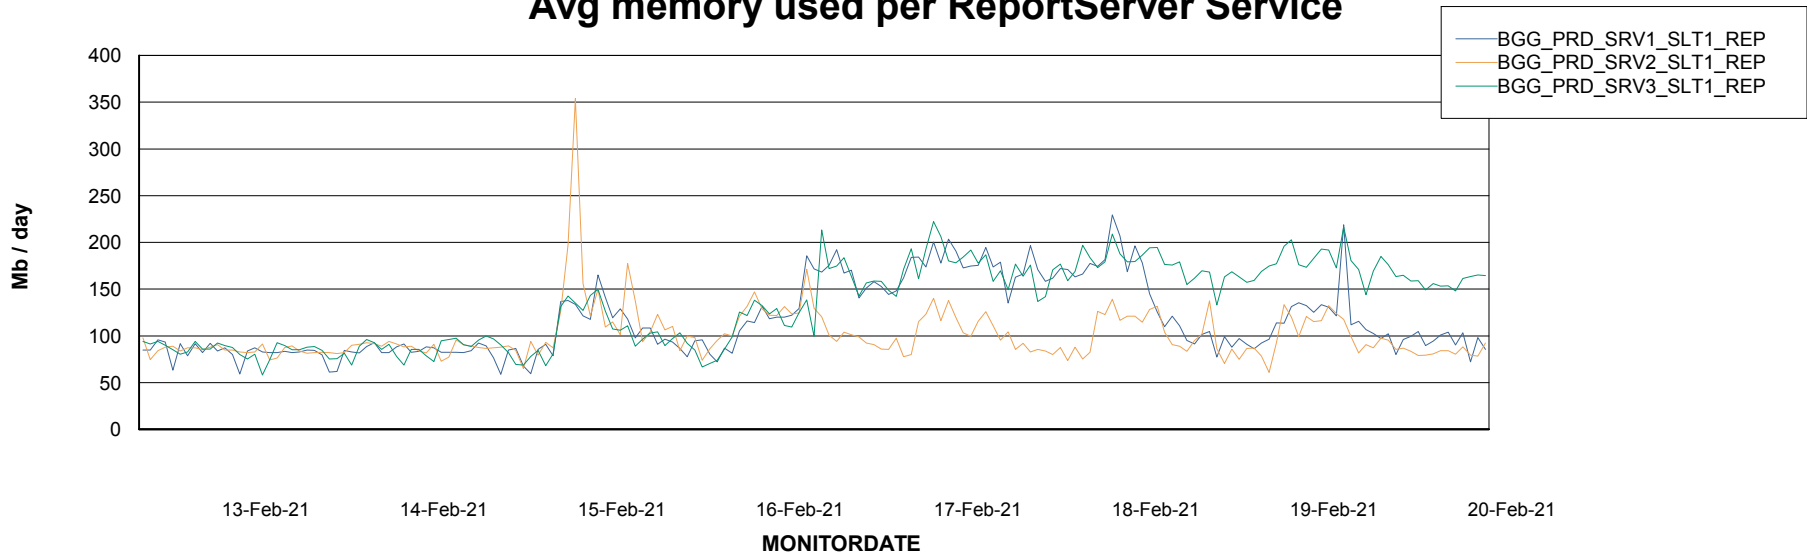

ABSSolute Application ReportServer Services

Avg memory used per ReportServer Service