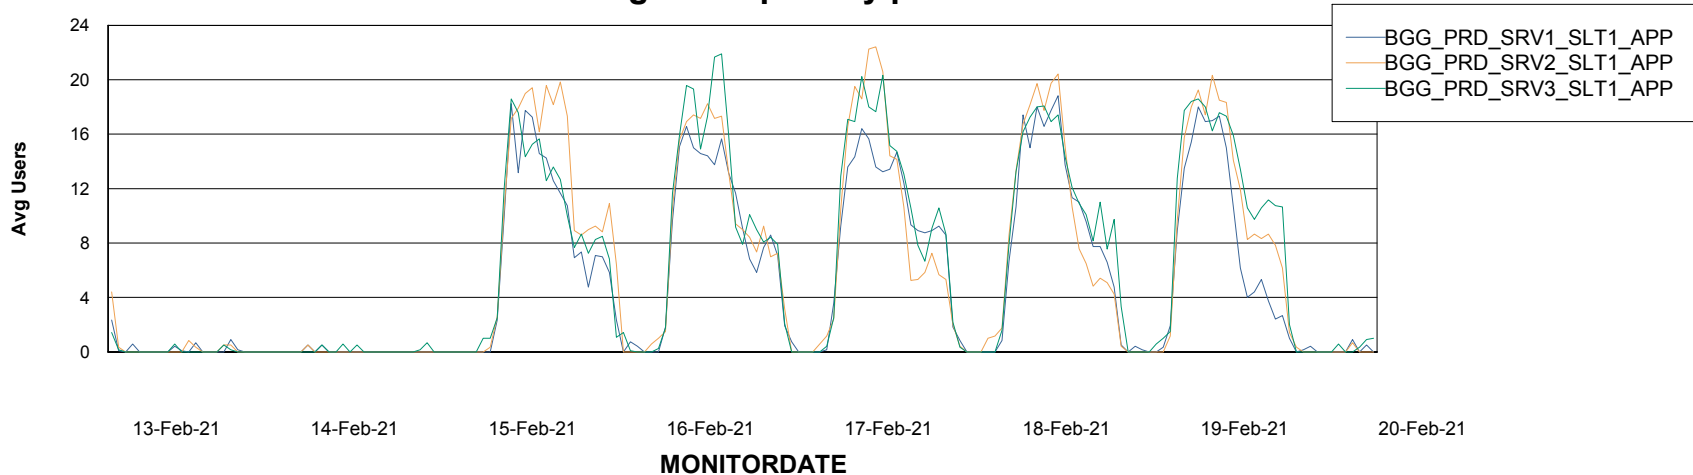

Avg users per day per ABS server