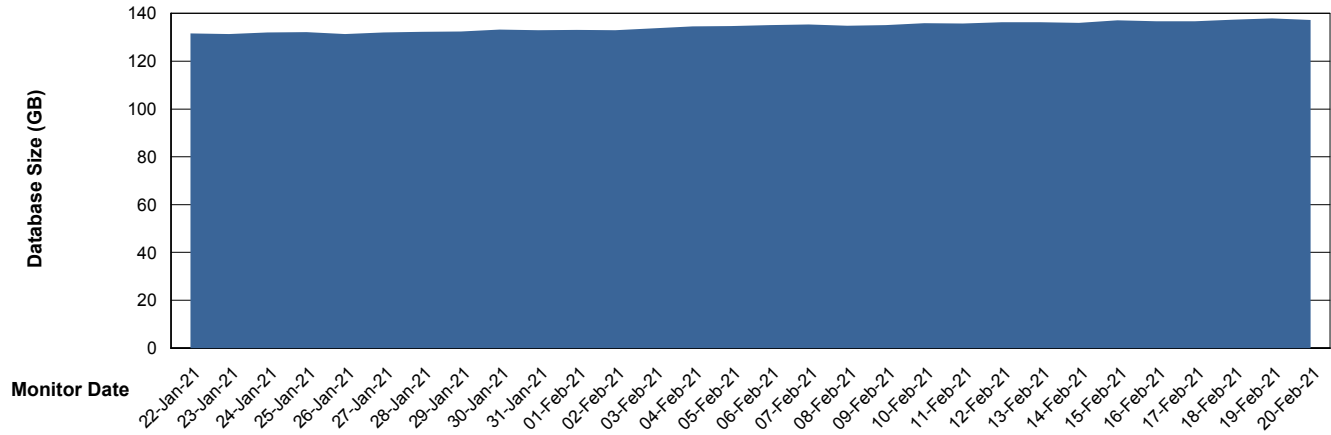

DATABASE SIZE BGGDB_BI

Database growth over last month