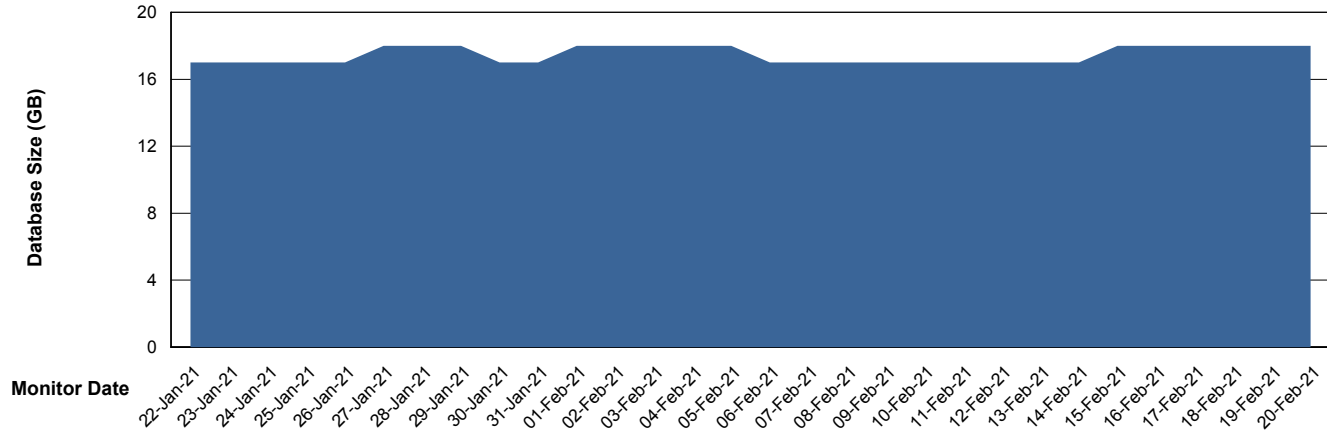

Weekly SLA Customer Report

Customer BCM_Production
Database ID 81

Database Performance BCMDB_ABS1 Production Database

Weekly SLA Customer Report

Customer BCM_Production
Database ID 81

Database Performance BCMDB_ABS1SB Standby Database

Weekly SLA Customer Report

Customer BCM_Production
 Database ID 81

DATABASE SIZE BCMDB_ABS1 Production Database

Database growth over last month

Database Tablespace BCMDB_ABS1 Production Database

Date	Tablespace Name	Filesize (Gb)	Usedsize (Gb)	Percentage free
20-Feb-21	ABSDATA	5	4	17
	INDX	10	8	20
19-Feb-21	ABSDATA	5	4	17
	INDX	10	8	20
18-Feb-21	ABSDATA	5	4	17
	INDX	10	8	20
17-Feb-21	ABSDATA	5	4	17
	INDX	10	8	20
16-Feb-21	ABSDATA	5	4	17
	INDX	10	8	20
15-Feb-21	ABSDATA	5	4	17
	INDX	10	8	20
14-Feb-21	ABSDATA	5	4	17
	INDX	10	8	20