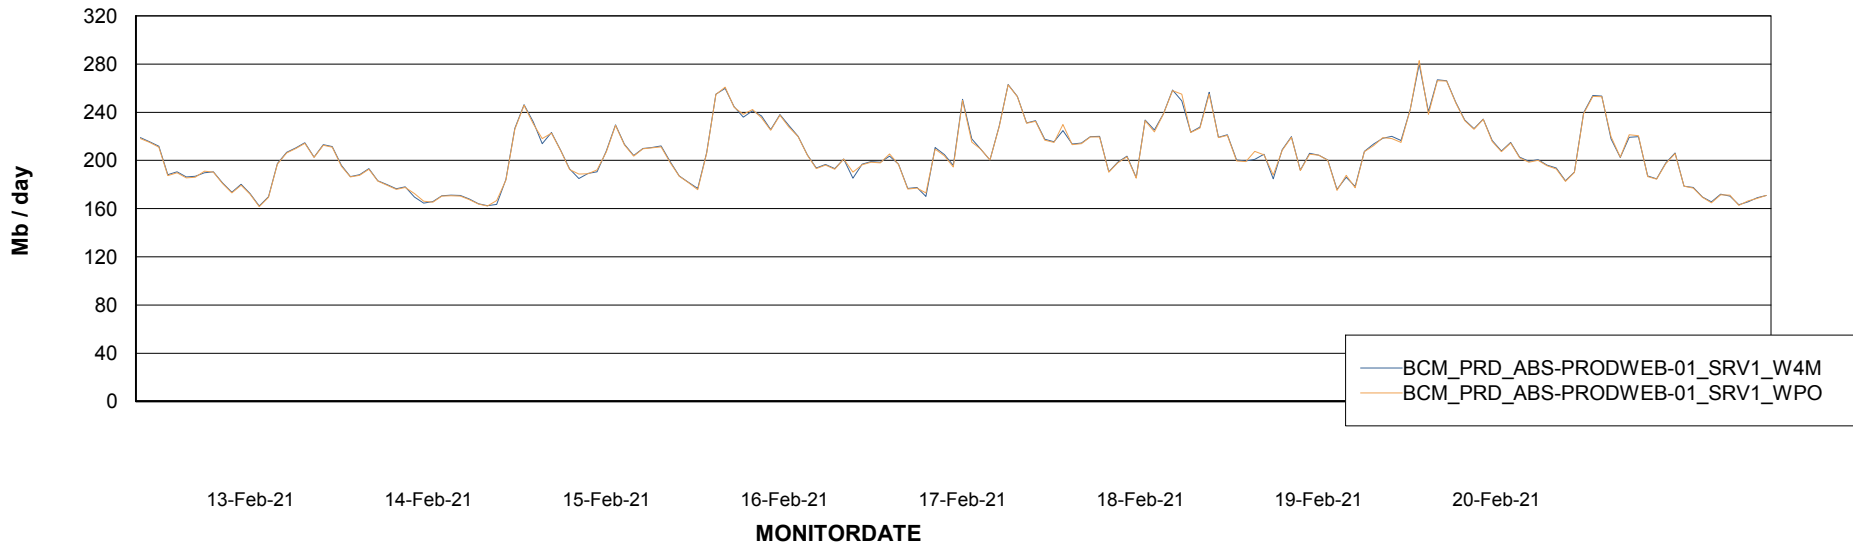

ABSSolute Application ReportServer Services

Avg memory used per ReportServer Service

Weekly SLA Customer Report

Customer BCM_Production
Database ID 81

ABSSolute Web Component Services

Avg memory used per ABS Web component