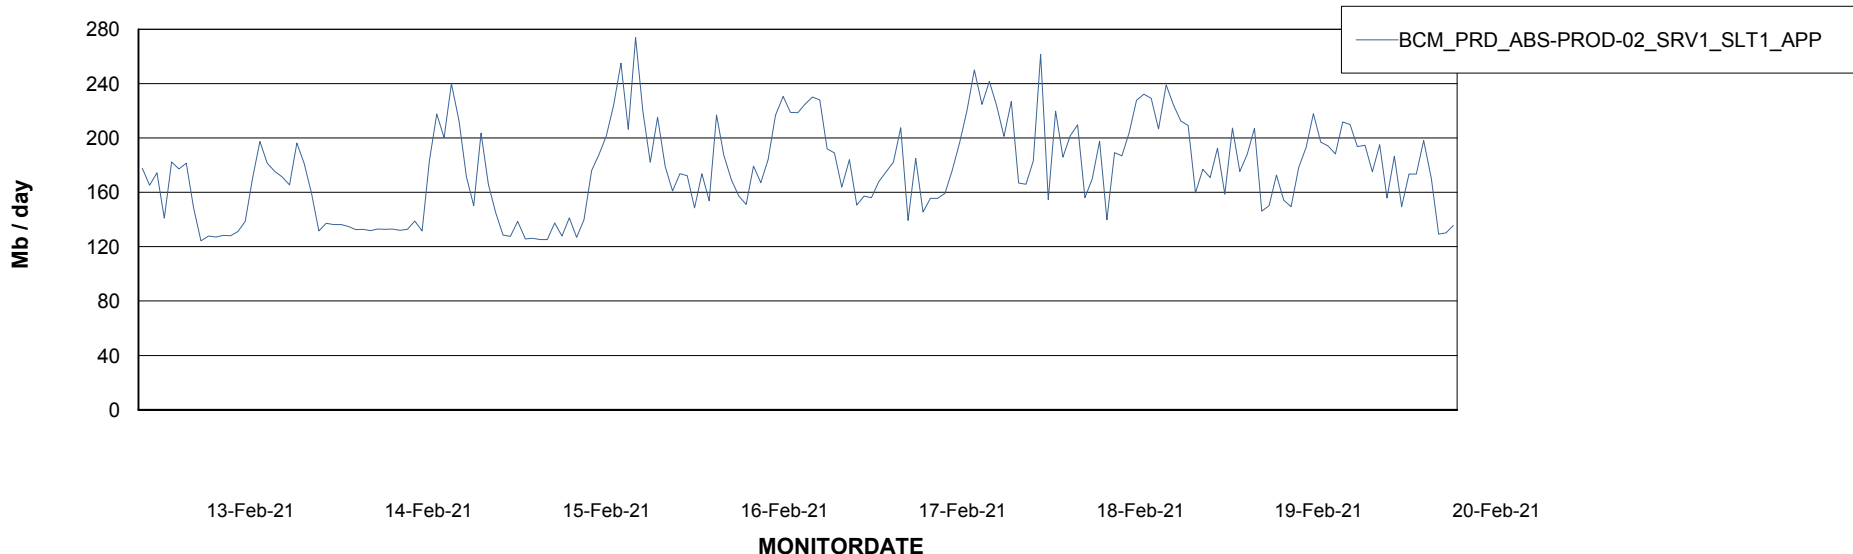

Weekly SLA Customer Report

Customer BCM_Production
Database ID 81

Database Performance BCMDB_ABS1 Production Database

Weekly SLA Customer Report

Customer BCM_Production
Database ID 81

Database Performance BCMDB_ABS1SB Standby Database

Weekly SLA Customer Report

Customer BCM_Production
 Database ID 81

DATABASE SIZE BCMDB_ABS1 Production Database

Database growth over last month

Database Tablespace BCMDB_ABS1 Production Database

Date	Tablespace Name	Filesize (Gb)	Usedsize (Gb)	Percentage free
20-Feb-21	ABSDATA	5	4	17
	INDX	10	8	20
19-Feb-21	ABSDATA	5	4	17
	INDX	10	8	20
18-Feb-21	ABSDATA	5	4	17
	INDX	10	8	20
17-Feb-21	ABSDATA	5	4	17
	INDX	10	8	20
16-Feb-21	ABSDATA	5	4	17
	INDX	10	8	20
15-Feb-21	ABSDATA	5	4	17
	INDX	10	8	20
14-Feb-21	ABSDATA	5	4	17
	INDX	10	8	20

Weekly SLA Customer Report

Customer BCM_Production
Database ID 81

ABSSolute Application Server Services

Avg memory used per ABS Server Service

Avg users per day per ABS server

Weekly SLA Customer Report

Customer BCM_Production
Database ID 81