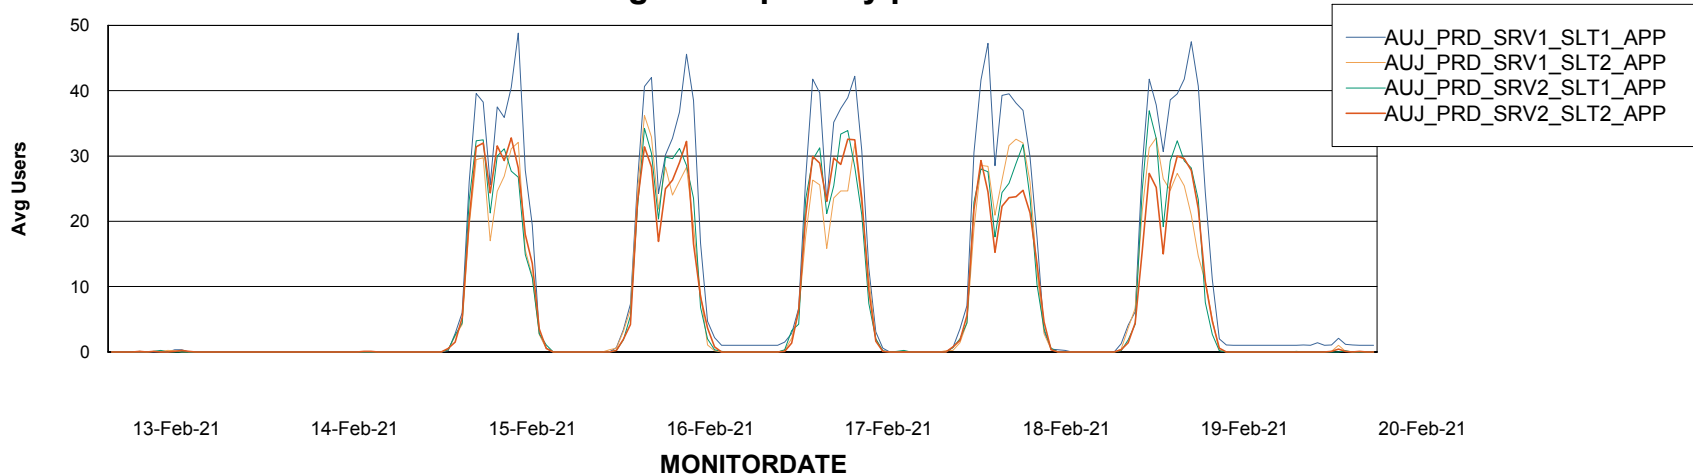

Avg users per day per ABS server