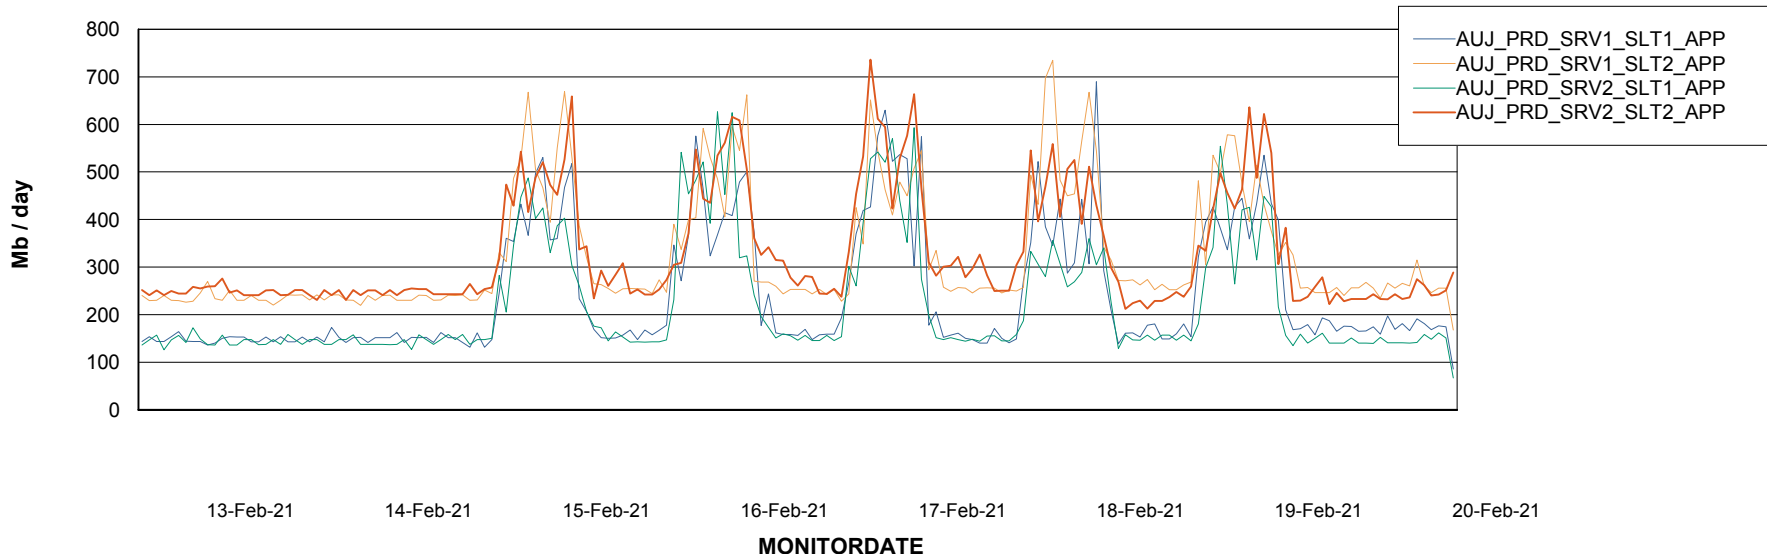

ABSSolute Application Server Services

Avg memory used per ABS Server Service