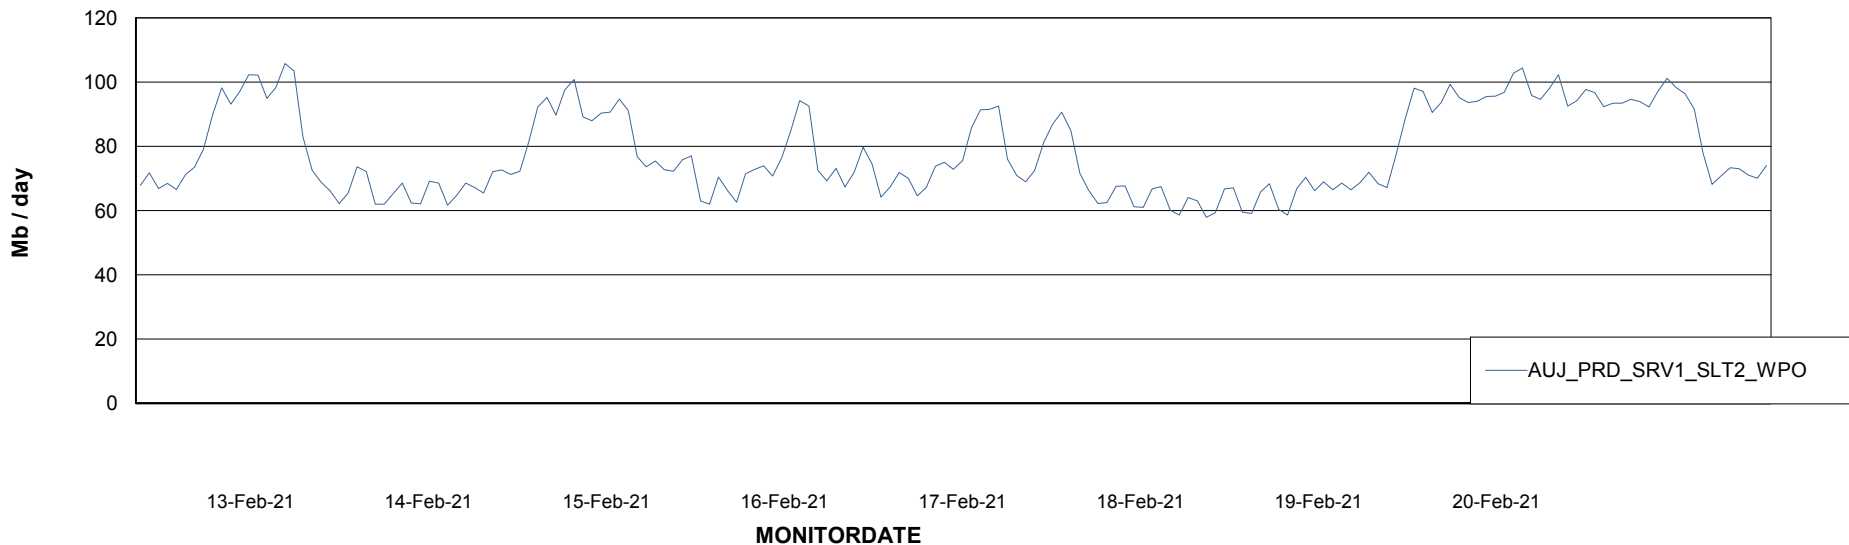

ABSSolute Web Component Services

Avg memory used per ABS Web component