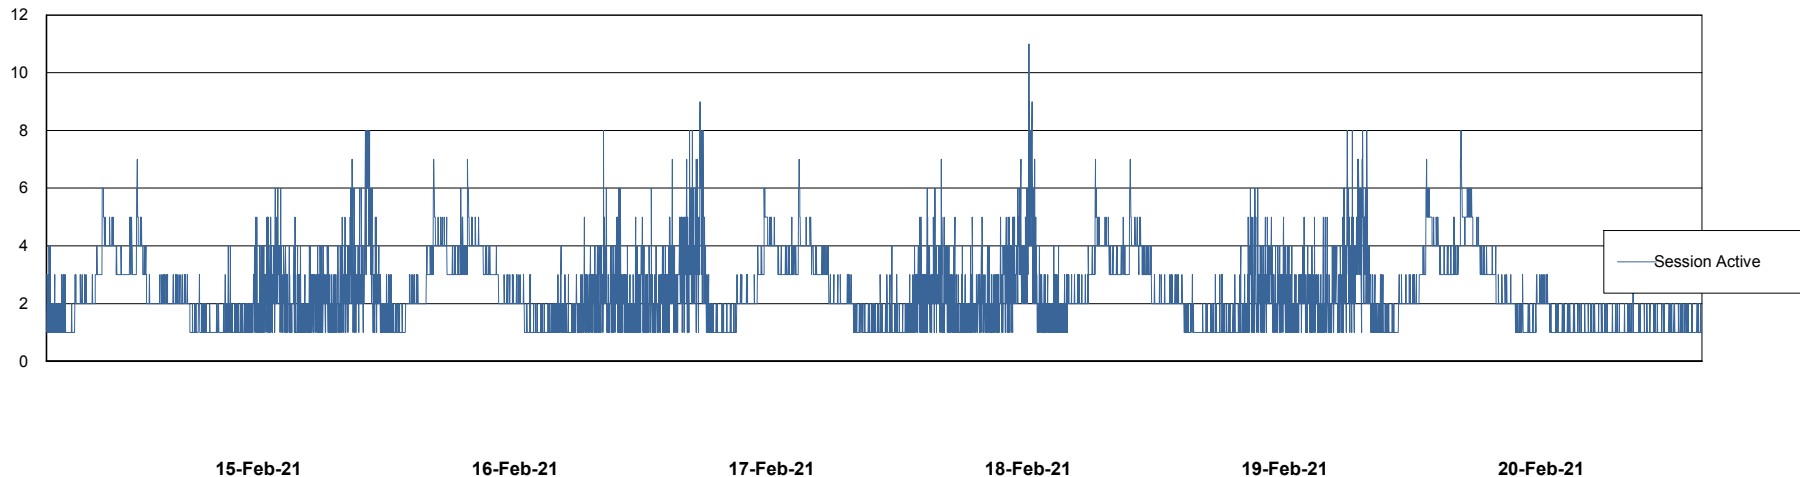

Weekly SLA Customer Report

Customer AUJ_Production
Database ID 41

Harddisk Usage AUJ_PRD_ORACLE_BI1

	Free disk space on / (%)	Total disk space on / (Gb)	Used disk space on / (Gb)
20-Feb-21	25	526	372
19-Feb-21	26	526	369
18-Feb-21	26	526	369
17-Feb-21	26	526	368
16-Feb-21	26	526	368
15-Feb-21	26	526	368
14-Feb-21	26	526	371

Weekly SLA Customer Report

Customer AUJ_Production
Database ID 41

Database Performance AUJ_DB4_Primary

Weekly SLA Customer Report

Customer AUJ_Production
Database ID 41

Database Performance AUJ_DB5_Standby