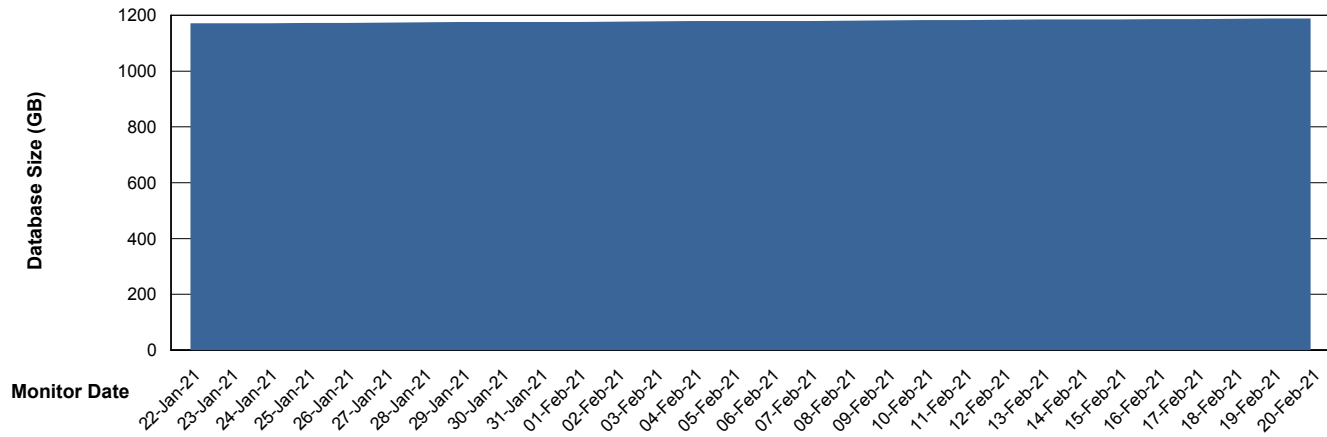

Customer AUJ_Production
Database ID 41

Database Performance AUJDB_BI_TS1

Weekly SLA Customer Report

Customer AUJ_Production
Database ID 41

DATABASE SIZE AUJ_DB4_Primary

Database growth over last month

DATABASE SIZE AUJDB_BI

Database growth over last month

Weekly SLA Customer Report

Customer AUJ_Production
Database ID 41

DATABASE SIZE AUJDB_BI_TS1

Database growth over last month

Weekly SLA Customer Report

Customer AUJ_Production
 Database ID 41