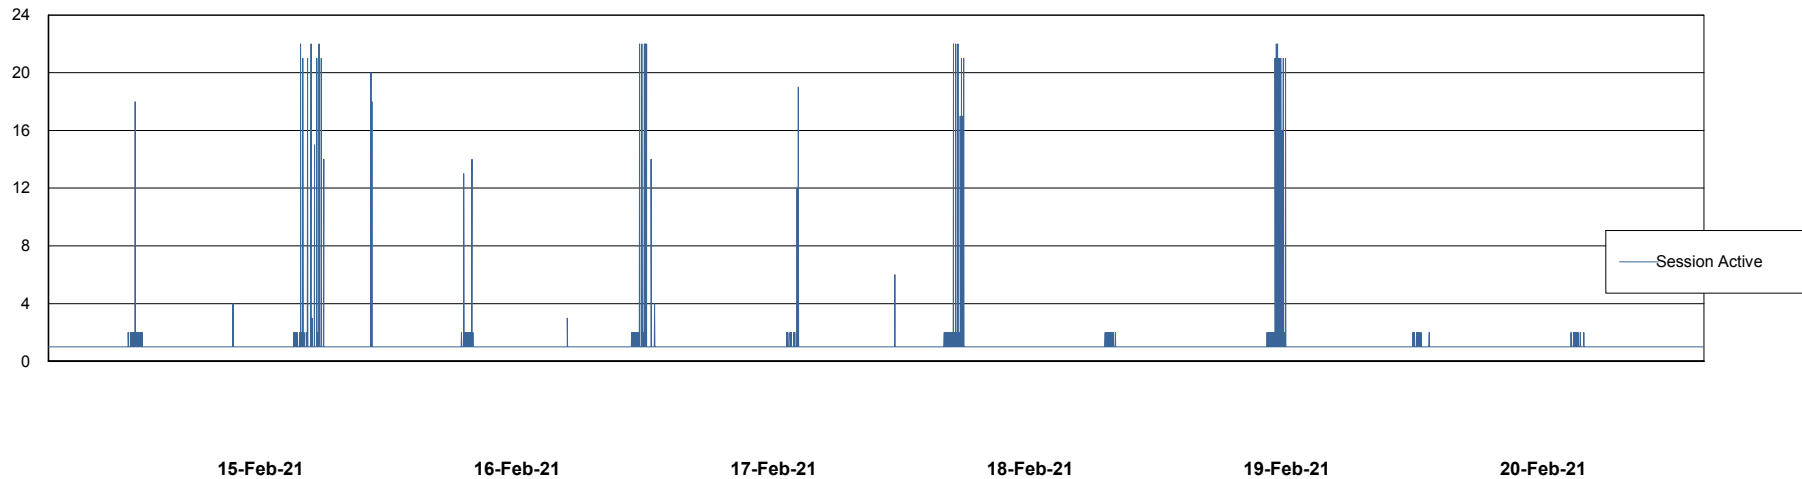

Weekly SLA Customer Report

Customer AUJ_Production
Database ID 41

Database Performance AUJ_DB4_Primary

Weekly SLA Customer Report

Customer AUJ_Production
Database ID 41

Database Performance AUJ_DB5_Standby

Weekly SLA Customer Report

Customer AUJ_Production
Database ID 41

Database Performance AUJ_DB6_Standby2

Weekly SLA Customer Report

Customer AUJ_Production
Database ID 41

Database Performance AUJDB_BI

Weekly SLA Customer Report