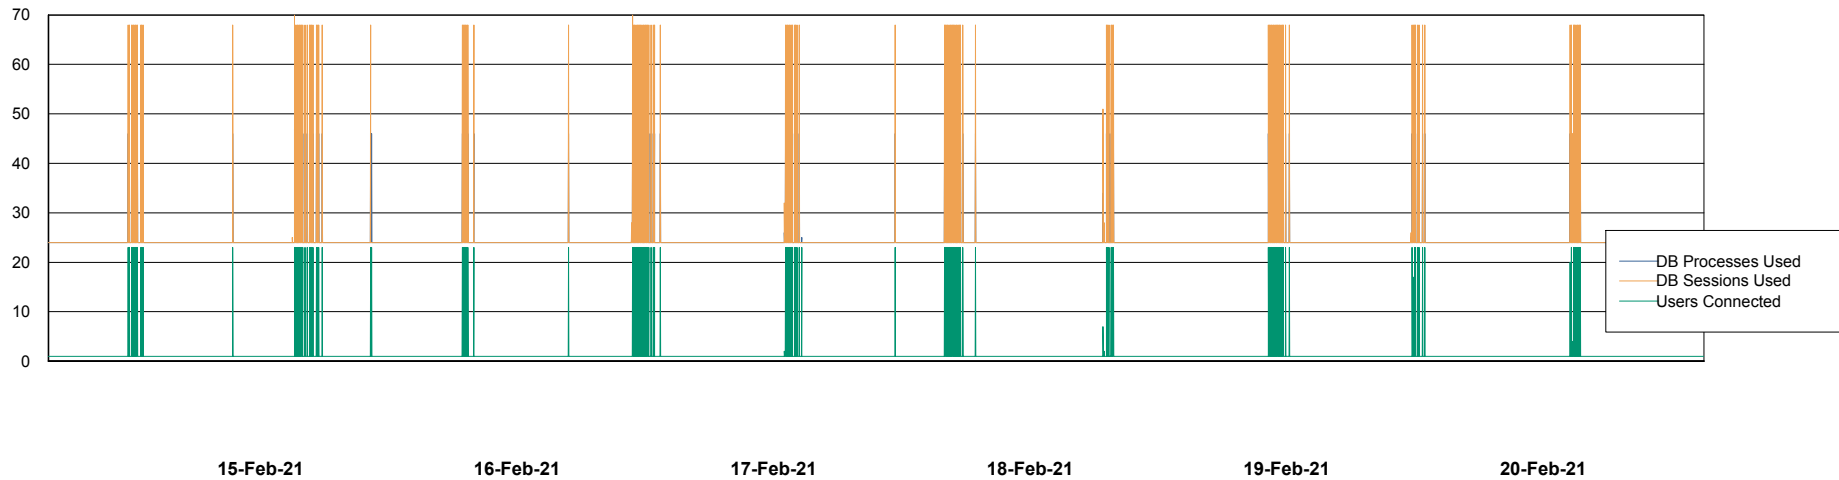

Weekly SLA Customer Report

Customer AUJ_Production
Database ID 41

Database Performance AUJ_DB4_Primary

Weekly SLA Customer Report

Customer AUJ_Production
Database ID 41

Database Performance AUJ_DB5_Standby

Weekly SLA Customer Report

Customer AUJ_Production
Database ID 41

Database Performance AUJ_DB6_Standby2

Weekly SLA Customer Report

Customer AUJ_Production
Database ID 41

Database Performance AUJDB_BI

Weekly SLA Customer Report