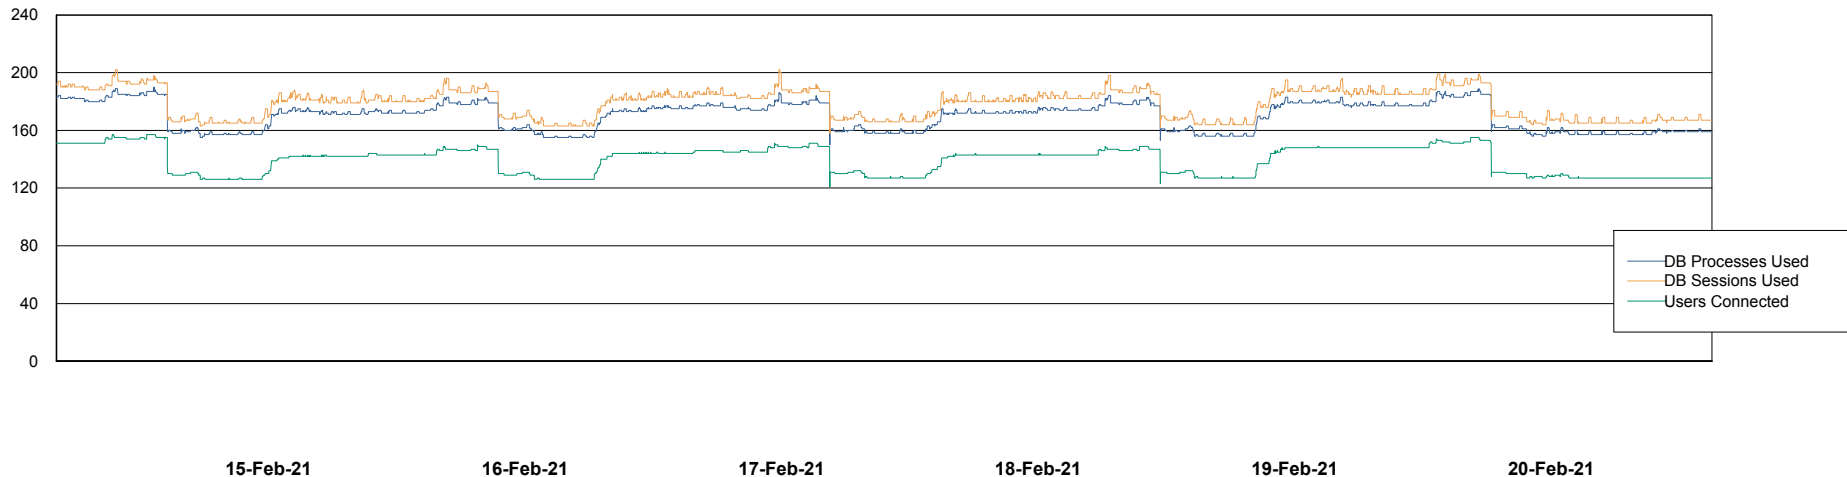

Weekly SLA Customer Report

Customer AUJ_Production
Database ID 41

Harddisk Usage AUJ_PRD_ORACLE_BI1

	Free disk space on / (%)	Total disk space on / (Gb)	Used disk space on / (Gb)
20-Feb-21	25	526	372
19-Feb-21	26	526	369
18-Feb-21	26	526	369
17-Feb-21	26	526	368
16-Feb-21	26	526	368
15-Feb-21	26	526	368
14-Feb-21	26	526	371

Weekly SLA Customer Report

Customer AUJ_Production
Database ID 41

Database Performance AUJ_DB4_Primary

Weekly SLA Customer Report

Customer AUJ_Production
Database ID 41

Database Performance AUJ_DB5_Standby