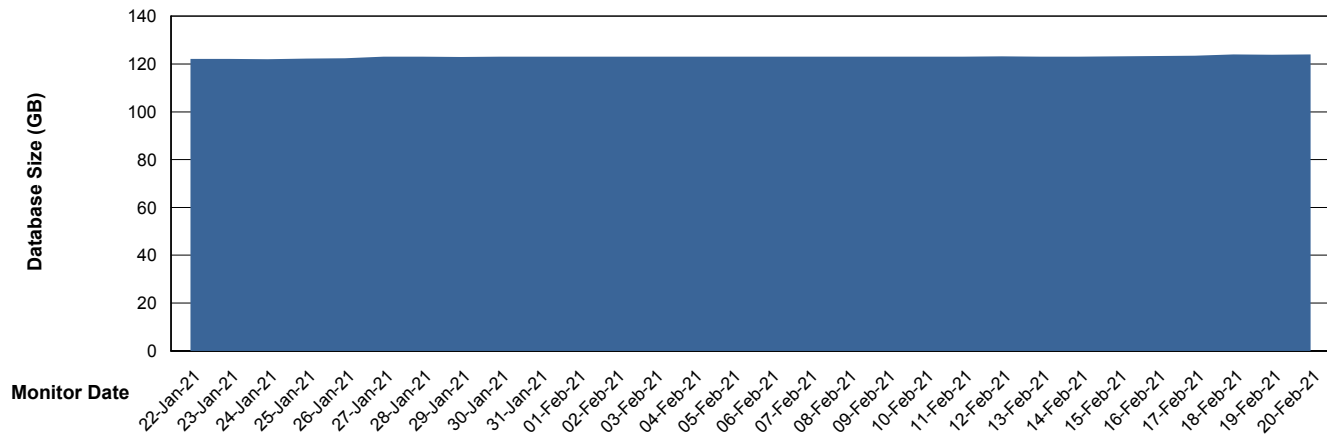

Customer AUJ_Production
Database ID 41

Database Performance AUJDB_BI_TS1

Weekly SLA Customer Report

Customer AUJ_Production
Database ID 41

DATABASE SIZE AUJ_DB4_Primary

Database growth over last month

DATABASE SIZE AUJDB_BI

Database growth over last month

Weekly SLA Customer Report

Customer AUJ_Production
Database ID 41

DATABASE SIZE AUJDB_BI_TS1

Database growth over last month

Weekly SLA Customer Report

Customer AUJ_Production
 Database ID 41