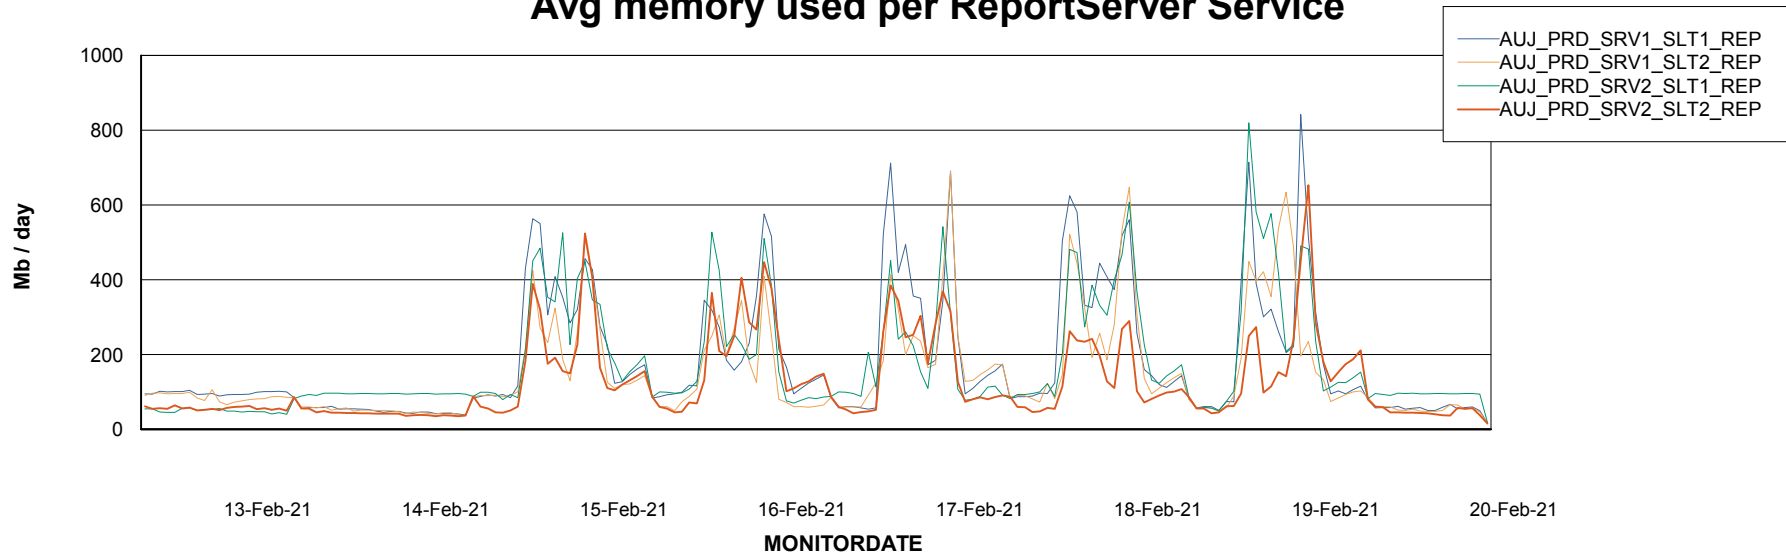

Avg memory used per ABS Server Service

Avg users per day per ABS server

Weekly SLA Customer Report

Customer AUJ_Production
Database ID 41

ABSSolute Application ReportServer Services

Avg memory used per ReportServer Service