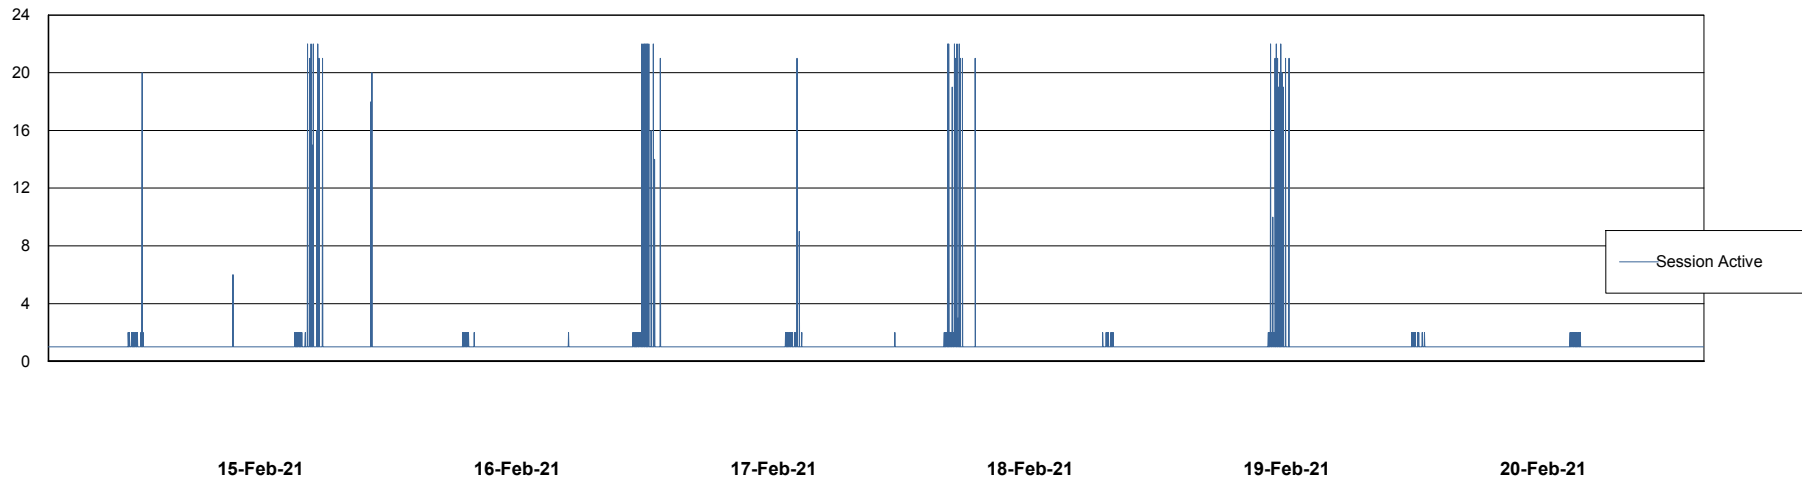

Weekly SLA Customer Report

Customer AUJ_Production
Database ID 41

Database Performance AUJ_DB4_Primary

Weekly SLA Customer Report

Customer AUJ_Production
Database ID 41

Database Performance AUJ_DB5_Standby

Weekly SLA Customer Report

Customer AUJ_Production
Database ID 41

Database Performance AUJ_DB6_Standby2

Weekly SLA Customer Report

Customer AUJ_Production
Database ID 41

Database Performance AUJDB_BI

Weekly SLA Customer Report