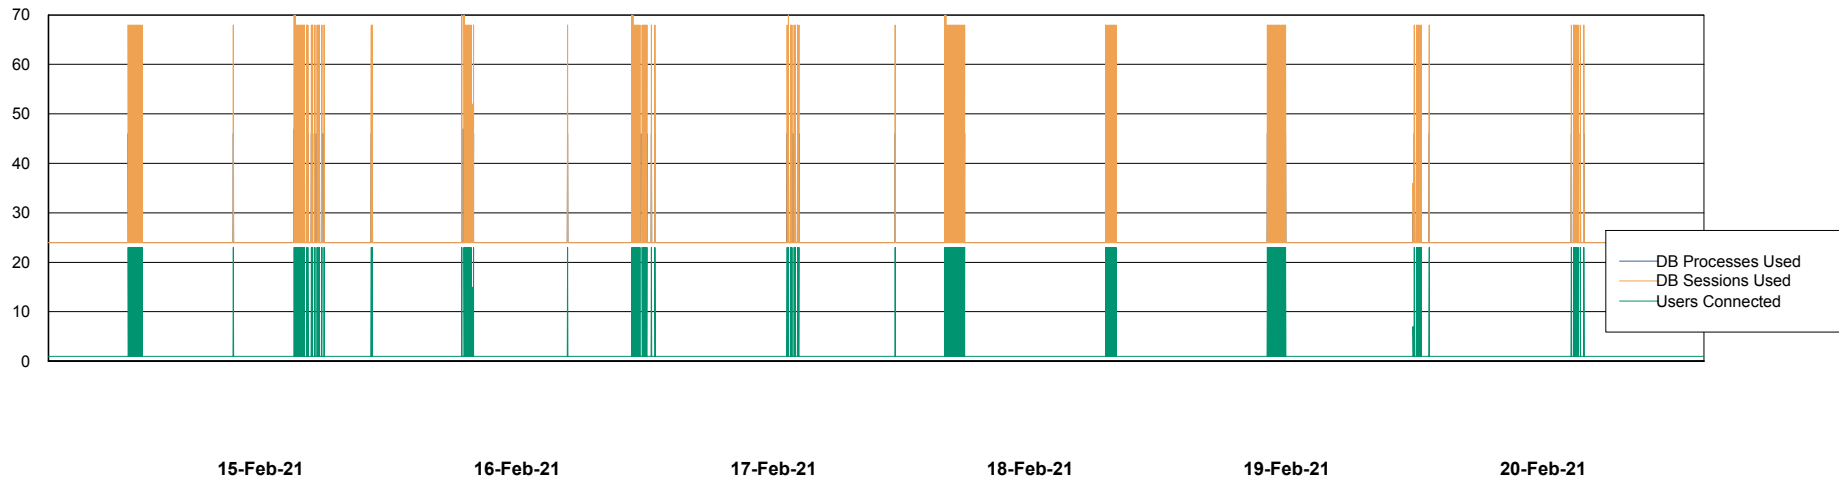

Weekly SLA Customer Report

Customer AUJ_Production
Database ID 41

Database Performance AUJ_DB4_Primary

Weekly SLA Customer Report

Customer AUJ_Production
Database ID 41

Database Performance AUJ_DB5_Standby

Weekly SLA Customer Report

Customer AUJ_Production
Database ID 41

Database Performance AUJ_DB6_Standby2

Weekly SLA Customer Report

Customer AUJ_Production
Database ID 41

Database Performance AUJDB_BI

Weekly SLA Customer Report