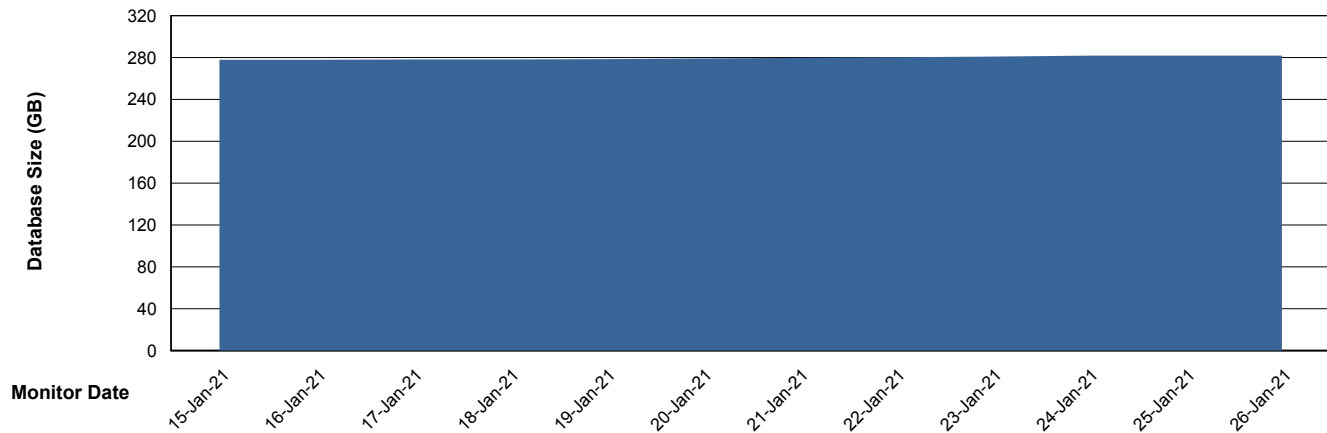

Database Performance VOSDB_Standby

DB Processes Max 300
DB Sessions Max 472

Weekly SLA Customer Report

Customer VOS_Production
Database ID 68

DATABASE SIZE VOSBIDB_Production

Database growth over last month

DATABASE SIZE VOSDB_Production

Database growth over last month

Weekly SLA Customer Report

Customer VOS_Production
 Database ID 68

Database Tablespace VOSBIDB_Production

Date	Tablespace Name	Filesize (Gb)	Usedsize (Gb)	Percentage free
13-Feb-21	ABSDATA	70	47	33
	INDX	74	66	11
12-Feb-21	ABSDATA	70	47	33
	INDX	74	66	11
11-Feb-21	ABSDATA	70	46	34
	INDX	74	66	11
10-Feb-21	ABSDATA	70	46	34
	INDX	74	65	12
09-Feb-21	ABSDATA	70	46	34
	INDX	74	65	12
08-Feb-21	ABSDATA	70	46	34
	INDX	74	65	12
07-Feb-21	ABSDATA	70	46	34
	INDX	74	65	12