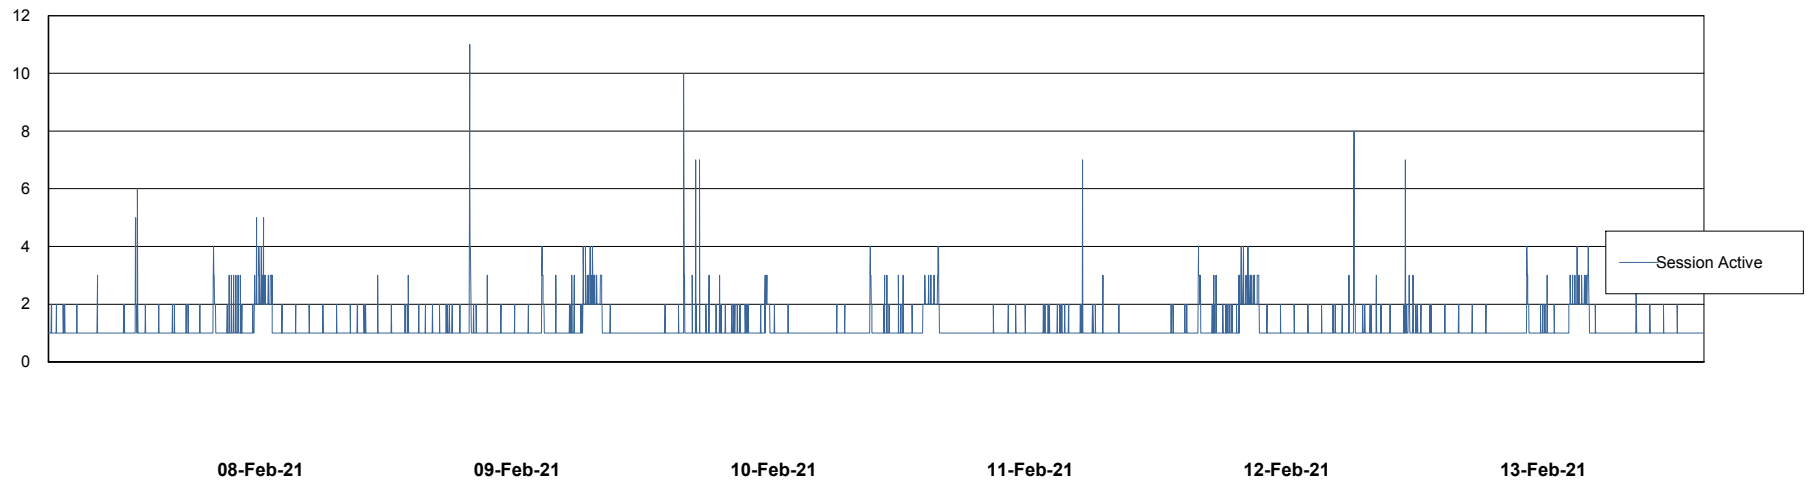

Harddisk Usage VOS_ABSWEB2

	Free disk space on / (%)	Total disk space on / (Gb)	Used disk space on / (Gb)	Total disk space on /home (Gb)	Used disk space on /home (Gb)	Free disk space on /opt (%)	Total disk space on /opt (Gb)	Used disk space on /opt (Gb)	Total disk space on /tmp (Gb)	Used disk space on /tmp (Gb)
13-Feb-21	68	50	16	50	16	68	50	16	50	16
12-Feb-21	68	50	16	50	16	68	50	16	50	16
11-Feb-21	68	50	16	50	16	68	50	16	50	16
10-Feb-21	68	50	16	50	16	68	50	16	50	16
09-Feb-21	68	50	16	50	16	68	50	16	50	16
08-Feb-21	68	50	16	50	16	68	50	16	50	16
07-Feb-21	68	50	16	50	16	68	50	16	50	16

Weekly SLA Customer Report

Customer VOS_Production
Database ID 68

Database Performance VOSBIDB_Production

DB Processes Max 300
DB Sessions Max 472

Weekly SLA Customer Report

Customer VOS_Production
Database ID 68