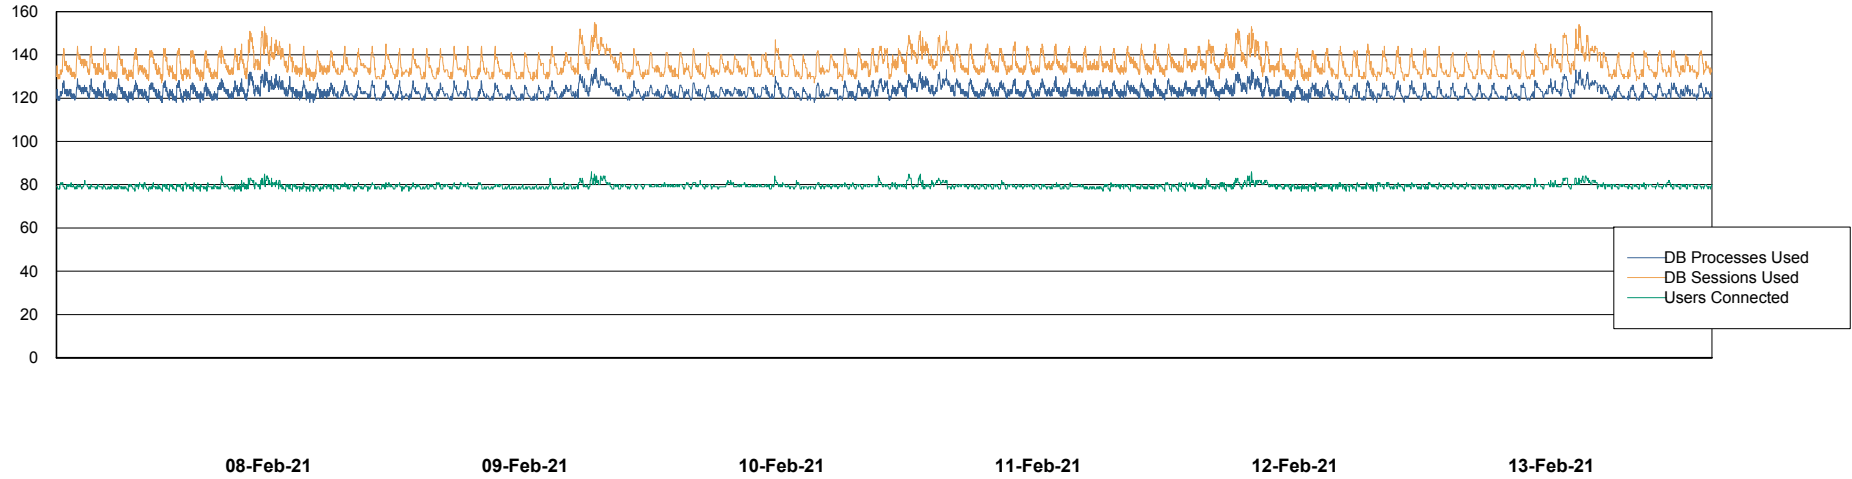

Database Performance VOSBIDB_Production

DB Processes Max 300
DB Sessions Max 472