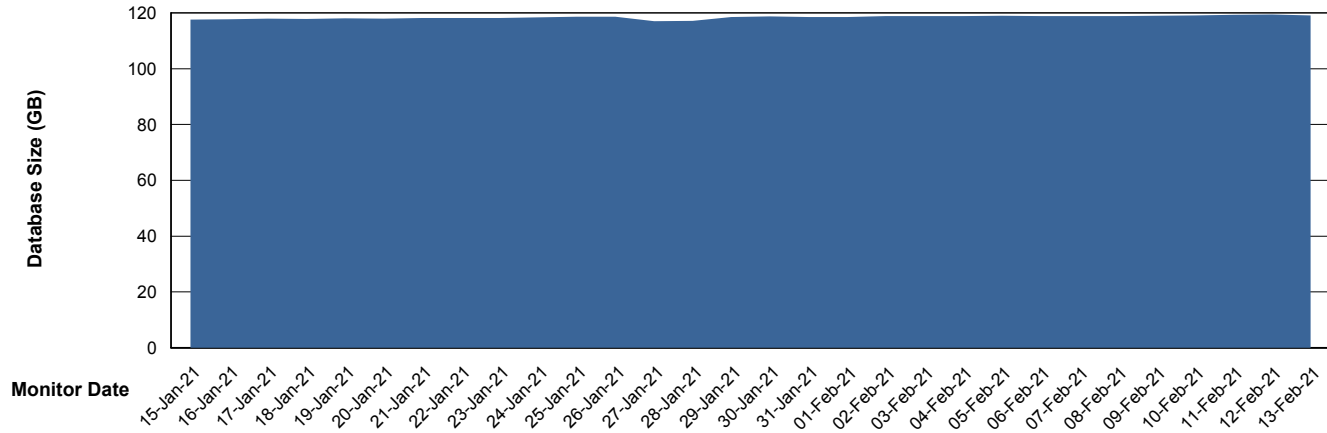

Database Performance VOSDB_Standby

DB Processes Max 300
DB Sessions Max 472

Weekly SLA Customer Report

Customer VOS_Production
Database ID 68

DATABASE SIZE VOSBIDB_Production

Database growth over last month