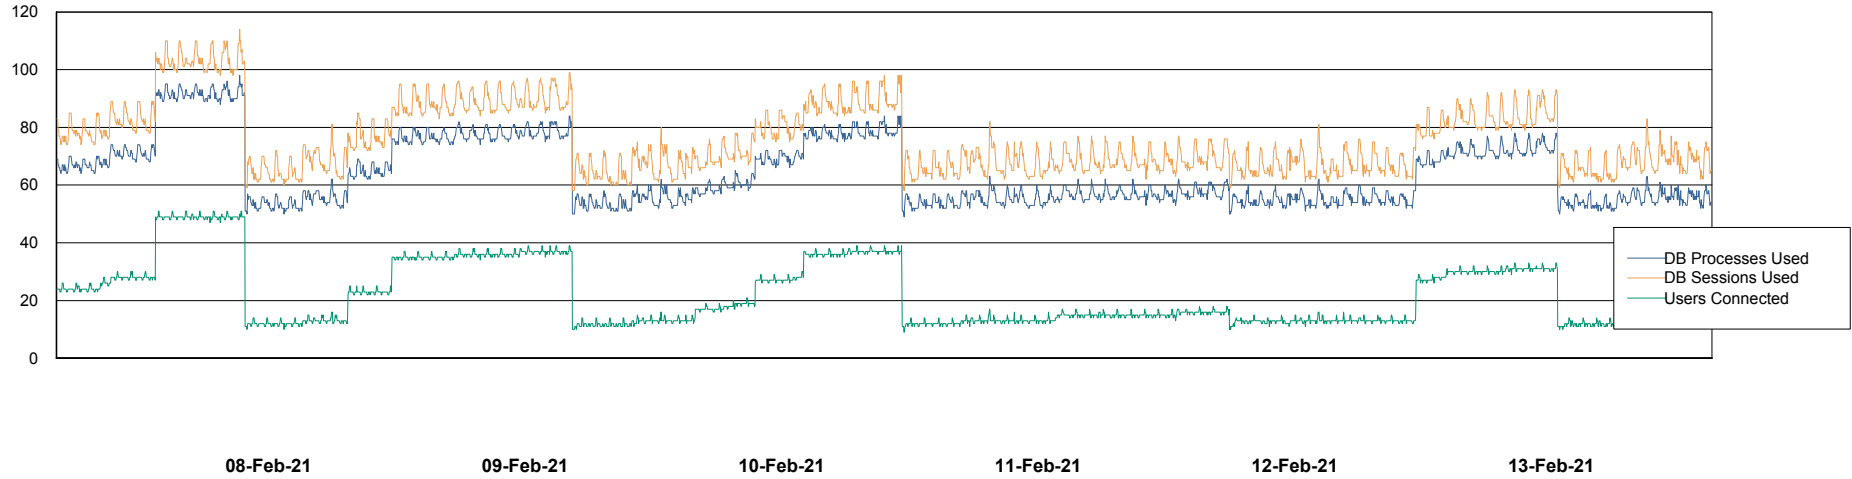

Database Performance ABSVEN07 Standby DB 2019

DB Processes Max 300
DB Sessions Max 472

Weekly SLA Customer Report

Customer VEN_Production
Database ID 35

Database Performance VENDB_BI

DB Processes Max 500
DB Sessions Max 772