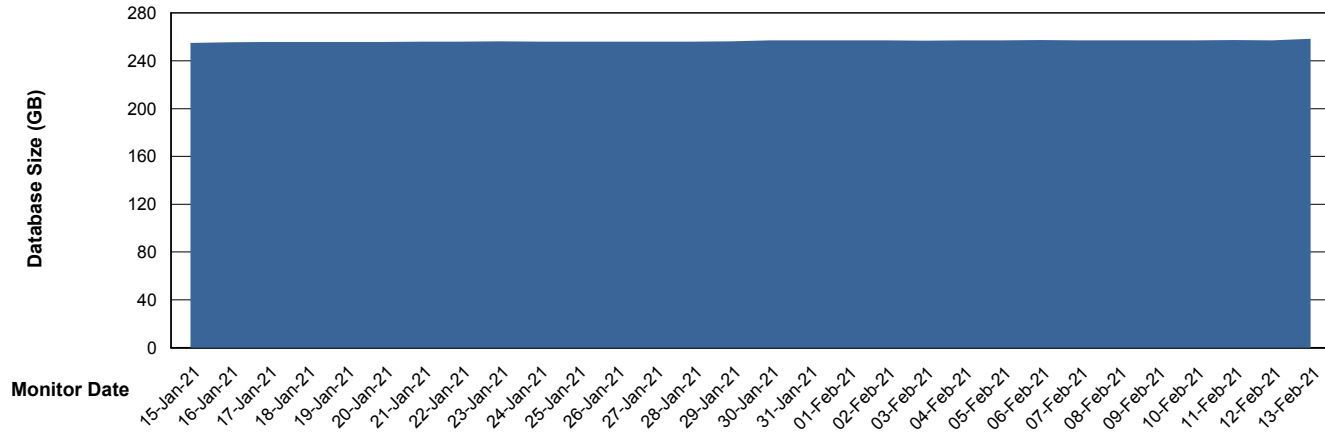

Database Performance ABSVEN07 Standby DB 2019

DB Processes Max 300
DB Sessions Max 472

Weekly SLA Customer Report

Customer VEN_Production
Database ID 35

Database Performance VENDB_BI

DB Processes Max 500
DB Sessions Max 772

Weekly SLA Customer Report

Customer VEN_Production
Database ID 35

DATABASE SIZE ABSVEN06 Primary DB 2019

Database growth over last month

DATABASE SIZE VENDB_BI

Database growth over last month

Weekly SLA Customer Report