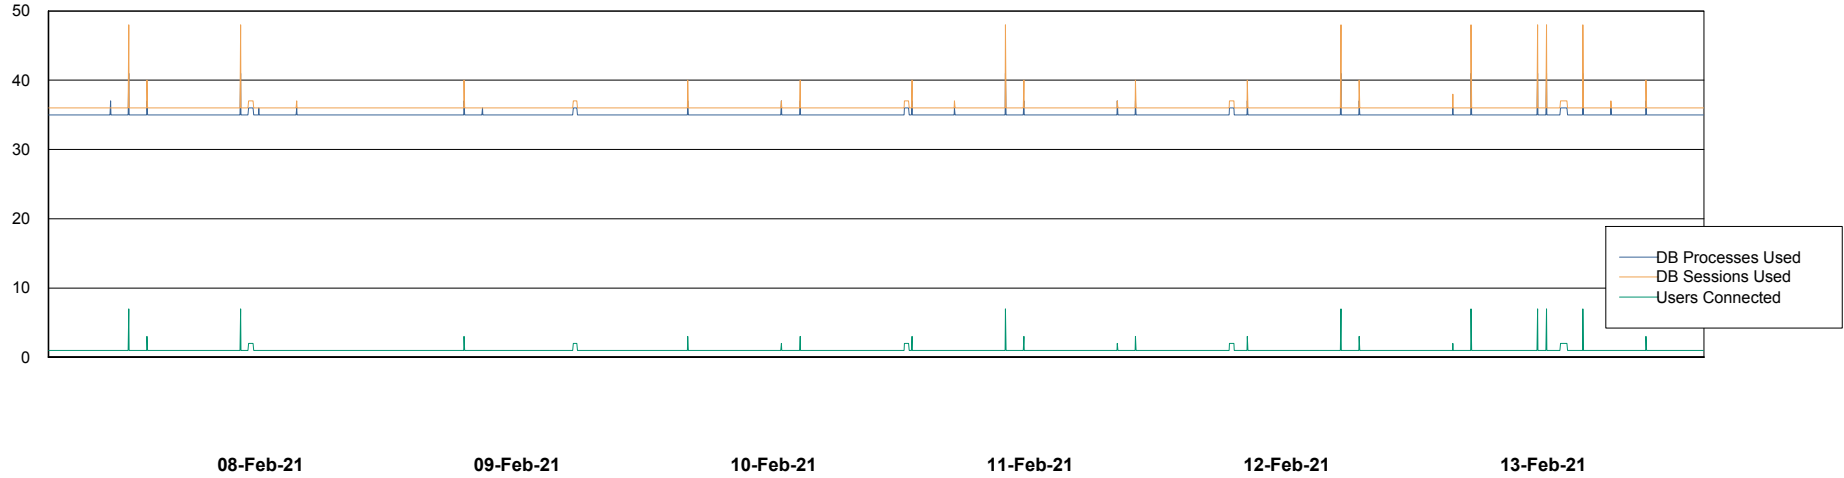

Database Performance ABSVEN07 Standby DB 2019

DB Processes Max 300
DB Sessions Max 472