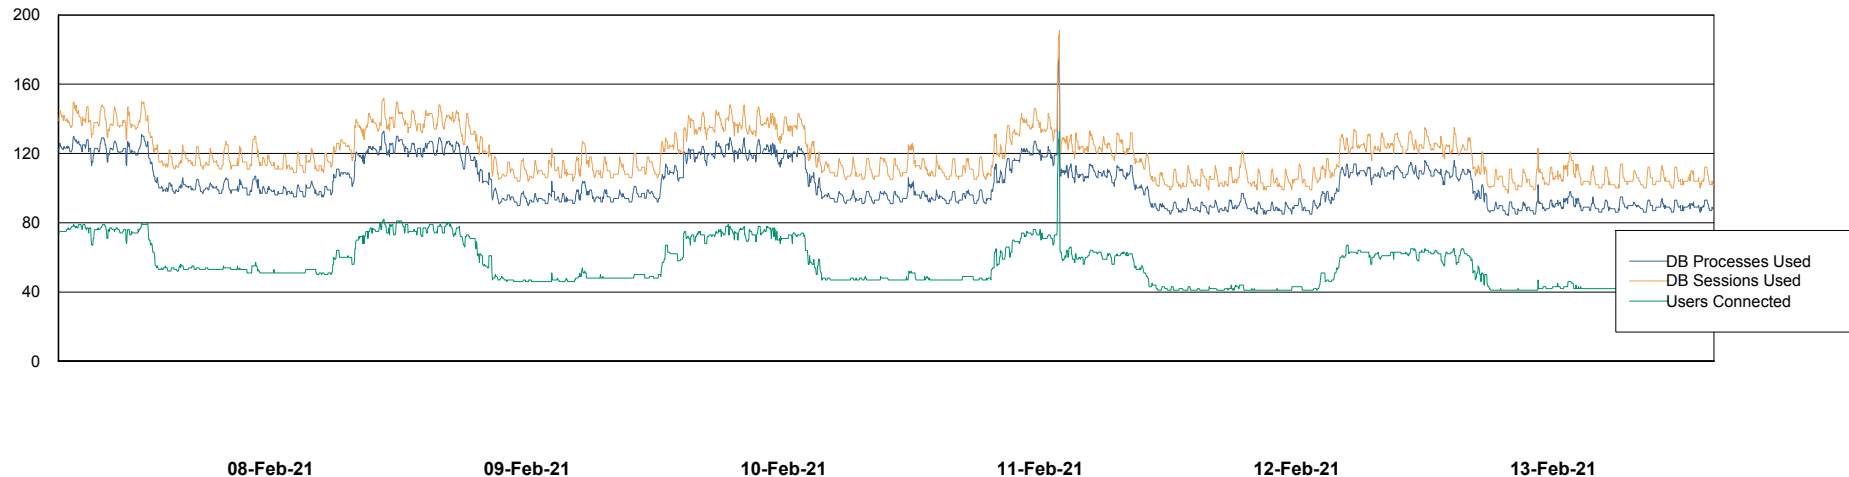

Weekly SLA Customer Report

Customer VEN_Production
Database ID 35

Harddisk Usage VEN_PRD_DB_BI

	Free disk space on c: (%)	Total disk space on c: (Gb)	Free disk space on d: (%)	Total disk space on d: (Gb)
13-Feb-21	48	102	40	601
12-Feb-21	50	102	40	601
11-Feb-21	49	102	40	601
10-Feb-21	49	102	40	601
09-Feb-21	49	102	40	601
08-Feb-21	49	102	40	601
07-Feb-21	49	102	40	601

Weekly SLA Customer Report

Customer VEN_Production
Database ID 35

Database Performance ABSVEN06 Primary DB 2019

DB Processes Max 300
DB Sessions Max 472

Weekly SLA Customer Report

Customer VEN_Production
Database ID 35