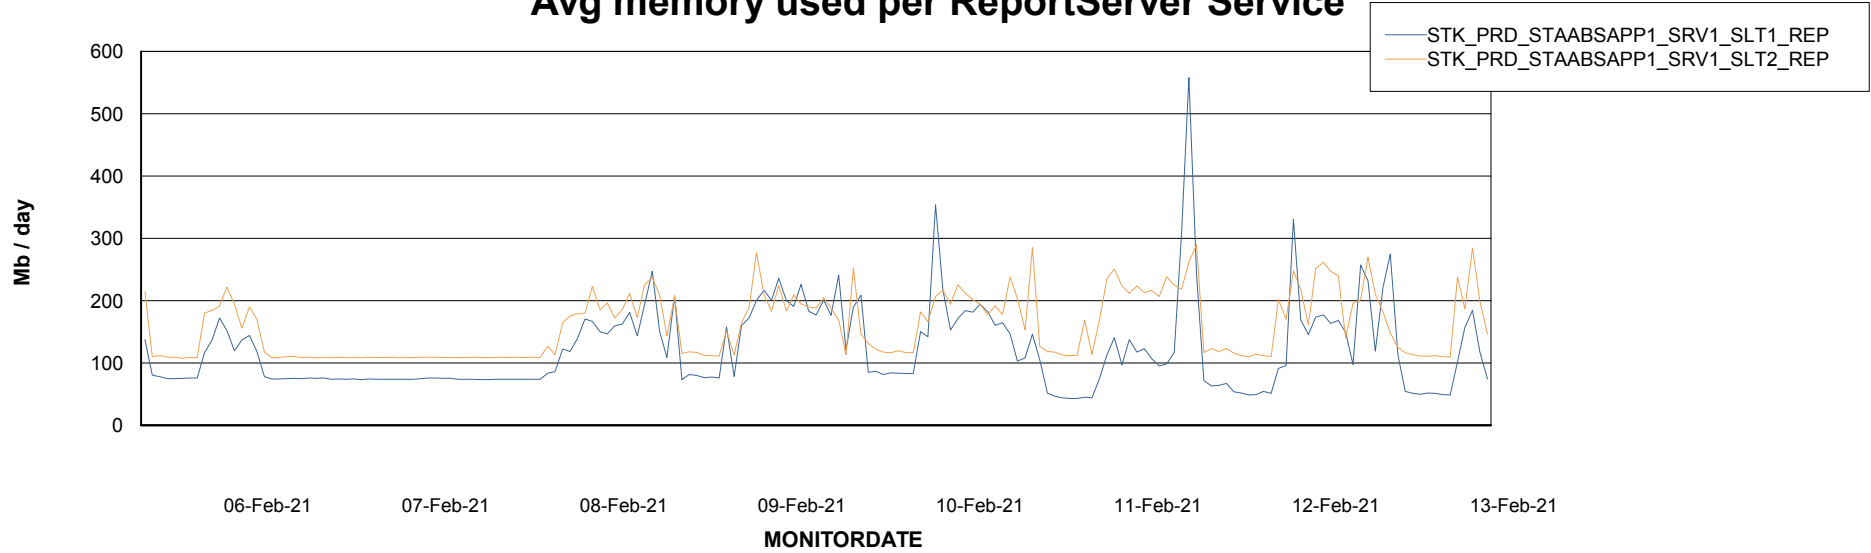

Avg memory used per ABS Server Service

Avg users per day per ABS server

Weekly SLA Customer Report

Customer STK_Production
Database ID 82

ABSSolute Application ReportServer Services

Avg memory used per ReportServer Service