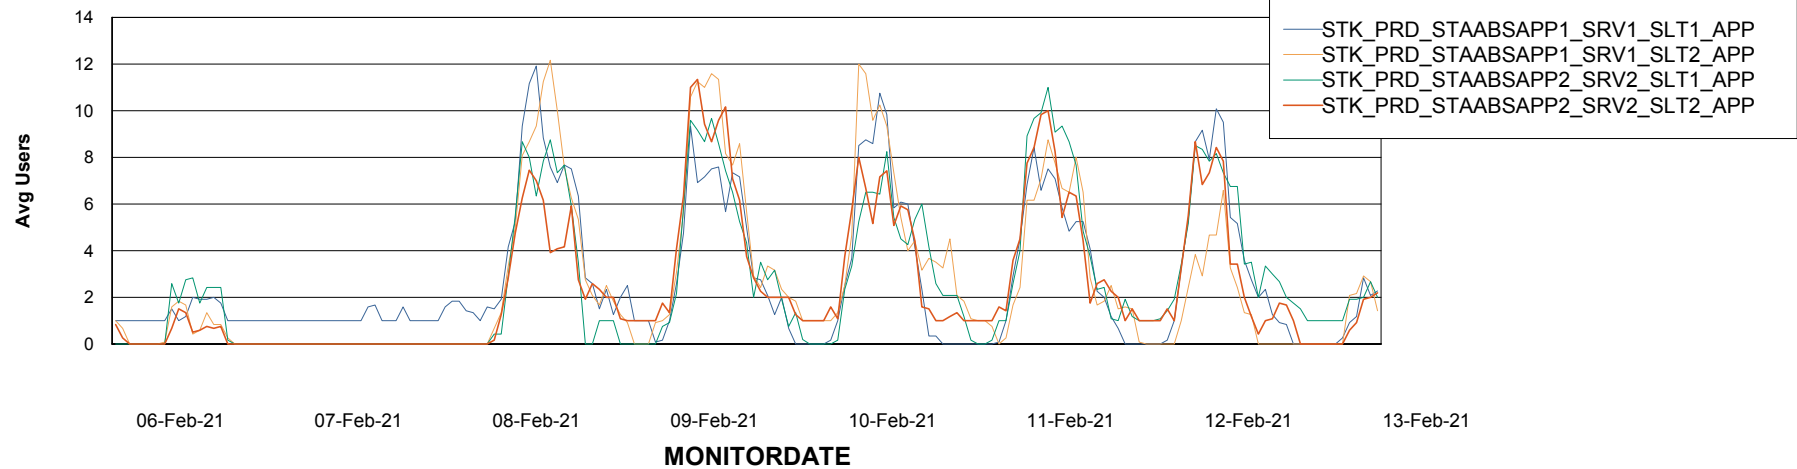

Avg users per day per ABS server