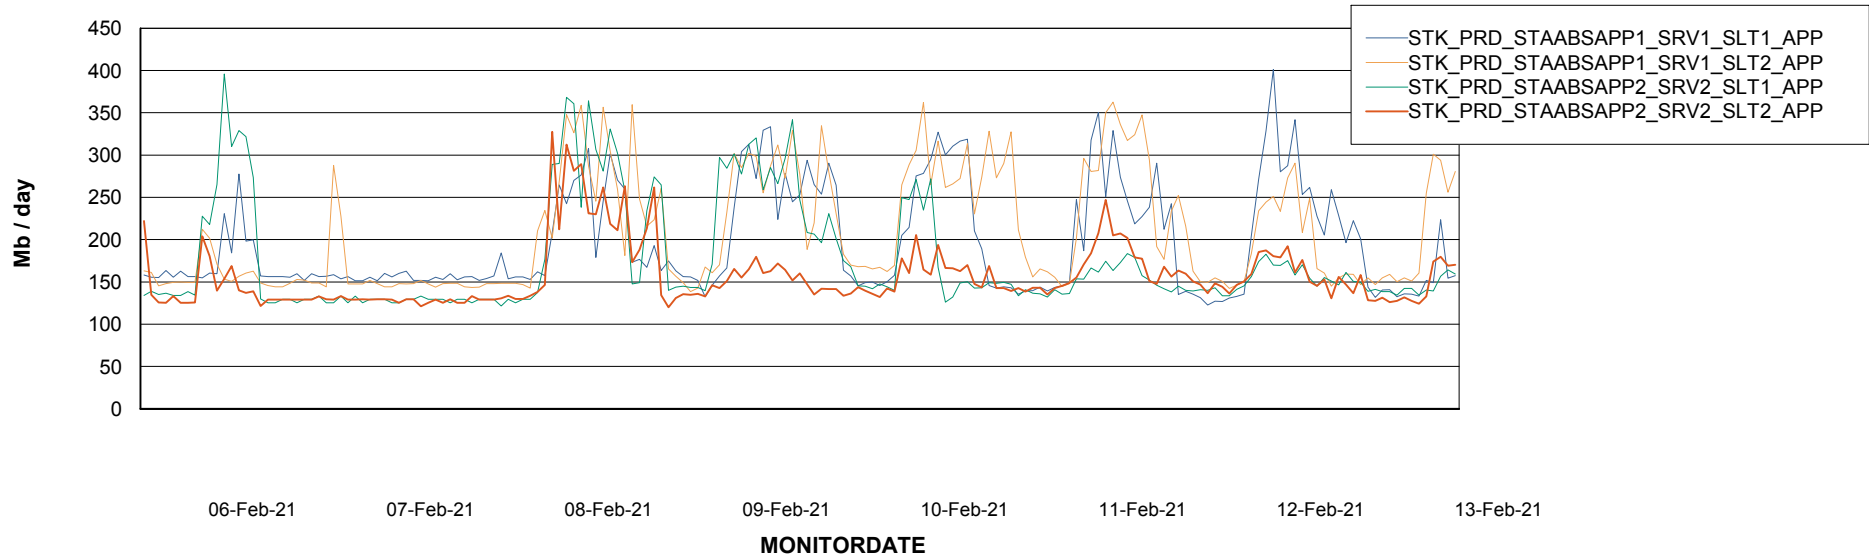

ABSSolute Application Server Services

Avg memory used per ABS Server Service