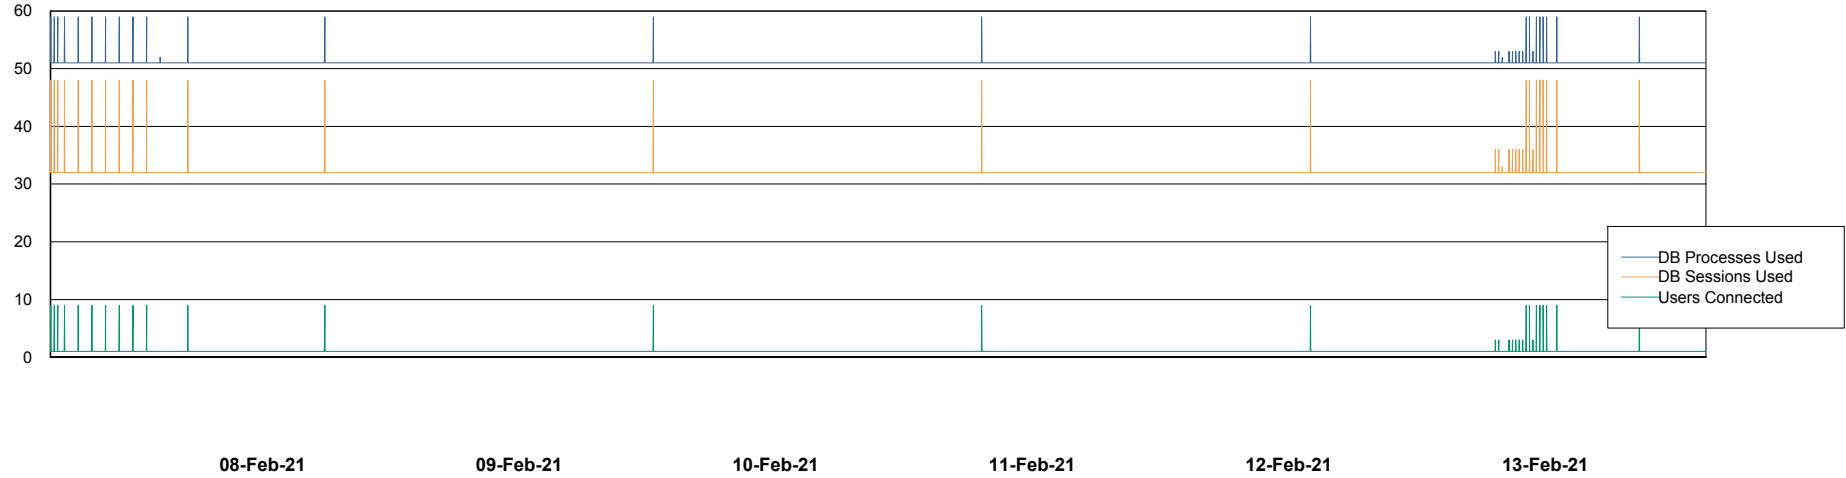

Weekly SLA Customer Report

Customer STK_Production
Database ID 82

Database Performance STKDB_ABS1 Production Database

DB Processes Max 500
DB Sessions Max 776

Weekly SLA Customer Report

Customer STK_Production
Database ID 82

Database Performance STKDB_ABS1SB Standby Database

DB Processes Max 500
DB Sessions Max 774

Weekly SLA Customer Report

Customer STK_Production
 Database ID 82

DATABASE SIZE STKDB_ABS1 Production Database

Database growth over last month