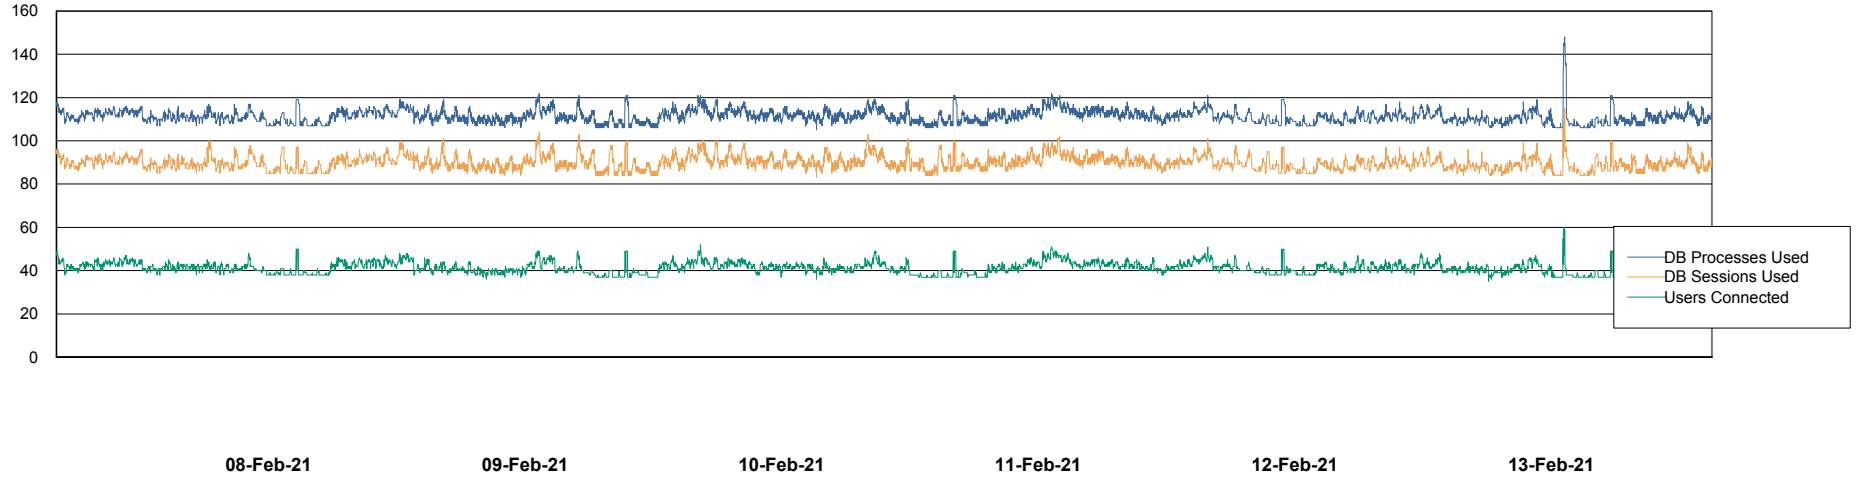

Database Performance STKDB_ABS1 Production Database

DB Processes Max 500
DB Sessions Max 776