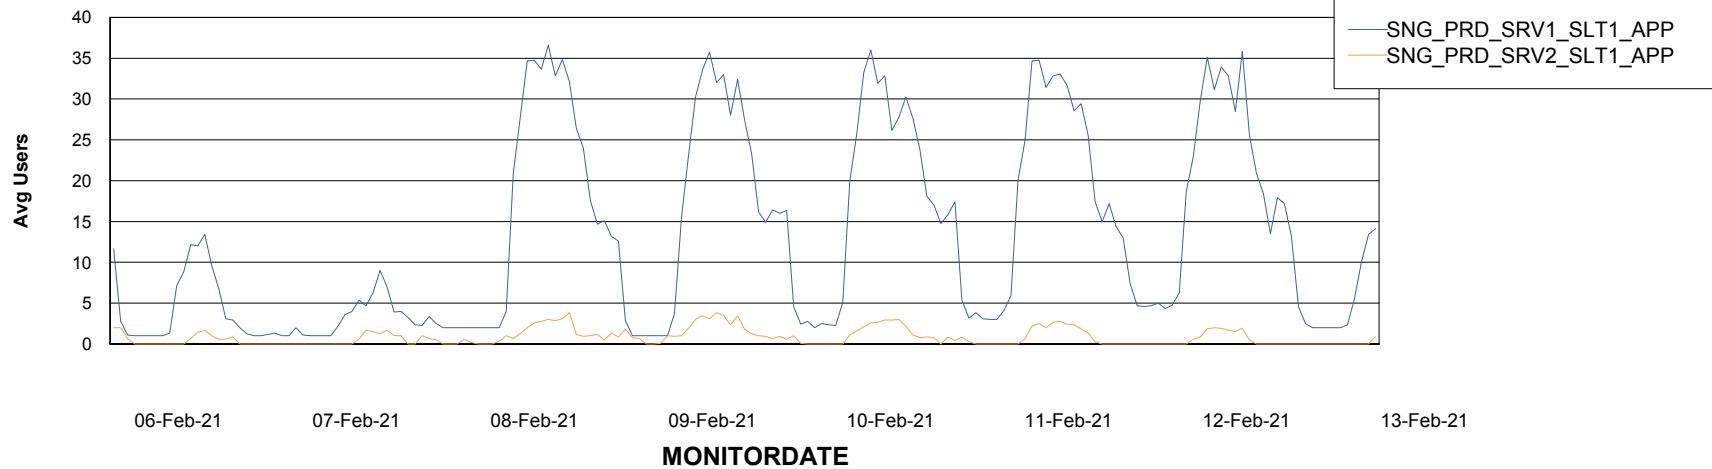

DATABASE SIZE SNGDB_Production

Database growth over last month

Database Tablespace SNGDB_Production

Date	Tablespace Name	Filesize (Gb)	Usedsize (Gb)	Percentage free
13-Feb-21	ABSDATA	40	26	35
	INDX	80	66	18
12-Feb-21	ABSDATA	40	26	35
	INDX	80	66	18
11-Feb-21	ABSDATA	40	26	35
	INDX	80	66	18
10-Feb-21	ABSDATA	40	26	35
	INDX	80	66	18
09-Feb-21	ABSDATA	40	26	35
	INDX	80	66	18
08-Feb-21	ABSDATA	40	26	35
	INDX	80	66	18
07-Feb-21	ABSDATA	40	26	35
	INDX	80	66	18

Weekly SLA Customer Report

Customer SNG_Production
Database ID 70

ABSSolute Application Server Services

Avg memory used per ABS Server Service

Avg users per day per ABS server

Weekly SLA Customer Report

Customer SNG_Production
Database ID 70