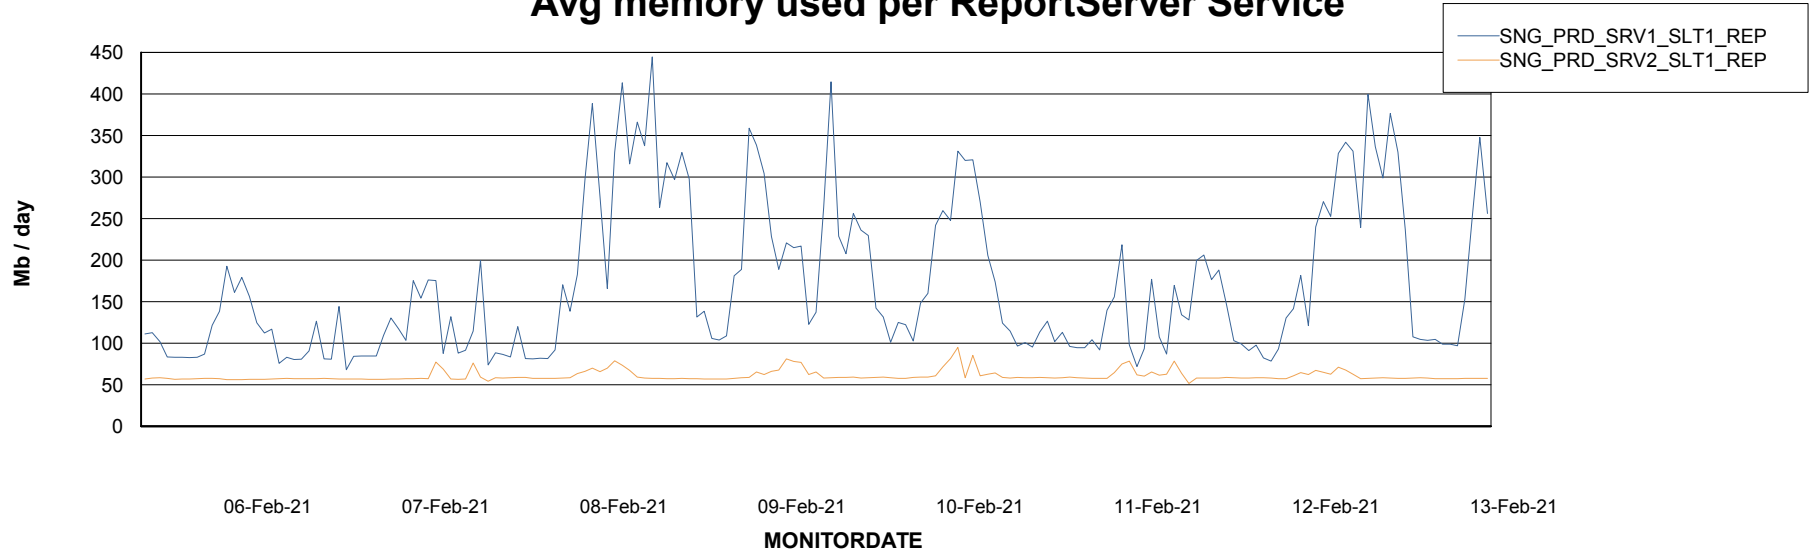

ABSSolute Application ReportServer Services

Avg memory used per ReportServer Service