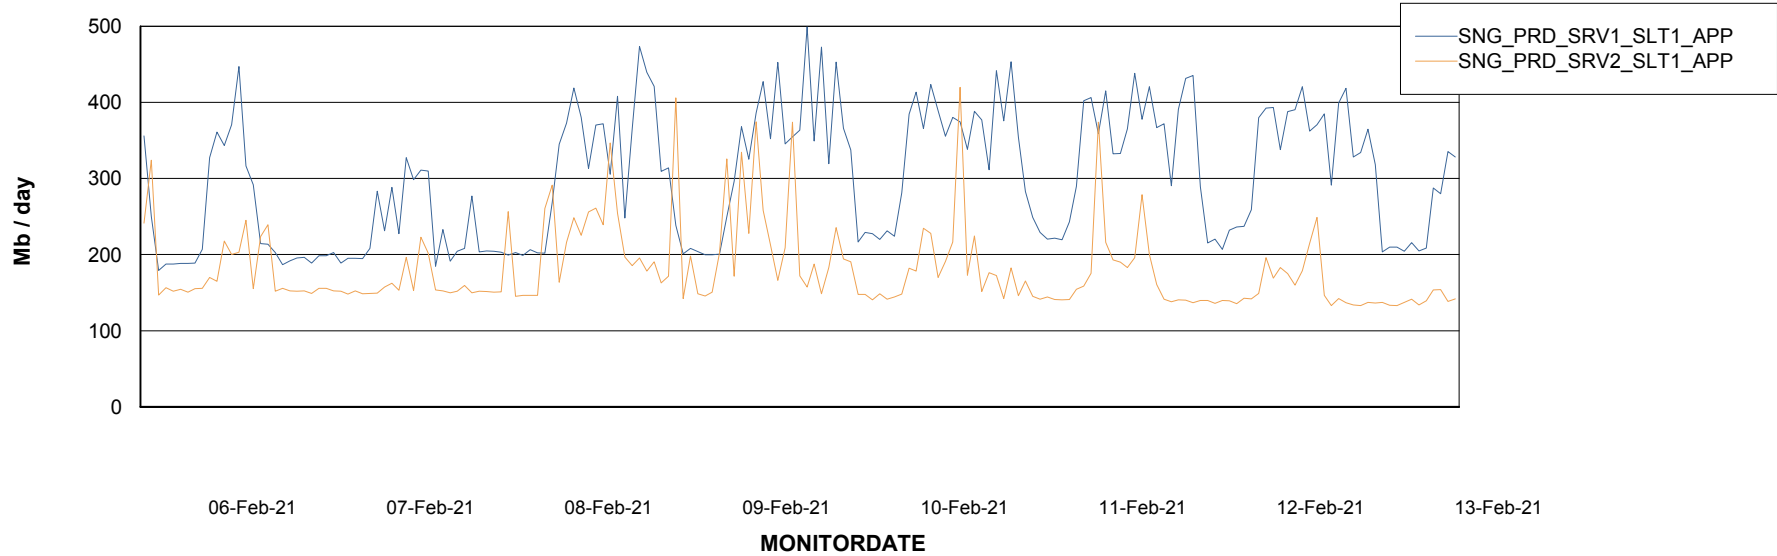

DATABASE SIZE SNGDB_Production

Database growth over last month

Database Tablespace SNGDB_Production

Date	Tablespace Name	Filesize (Gb)	Usedsize (Gb)	Percentage free
13-Feb-21	ABSDATA	40	26	35
	INDX	80	66	18
12-Feb-21	ABSDATA	40	26	35
	INDX	80	66	18
11-Feb-21	ABSDATA	40	26	35
	INDX	80	66	18
10-Feb-21	ABSDATA	40	26	35
	INDX	80	66	18
09-Feb-21	ABSDATA	40	26	35
	INDX	80	66	18
08-Feb-21	ABSDATA	40	26	35
	INDX	80	66	18
07-Feb-21	ABSDATA	40	26	35
	INDX	80	66	18

Weekly SLA Customer Report

Customer SNG_Production
Database ID 70

ABSSolute Application Server Services

Avg memory used per ABS Server Service

Avg users per day per ABS server

Weekly SLA Customer Report

Customer SNG_Production
Database ID 70