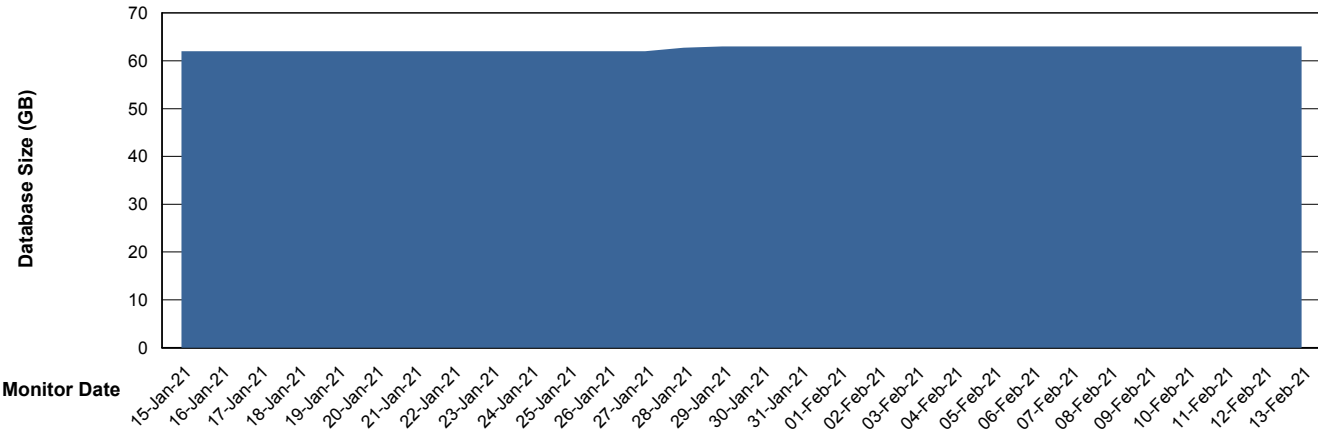

Database Performance RSS_DB_Standby (2020)

DB Processes Max 300
DB Sessions Max 472

Weekly SLA Customer Report

Customer RSS Production
 Database ID 52

DATABASE SIZE RSS_DB_Primary (2020)

Database growth over last month

Database Tablespace RSS_DB_Primary (2020)

Date	Tablespace Name	Filesize (Gb)	Usedsize (Gb)	Percentage free
13-Feb-21	ABSDATA	42	31	26
	INDX	37	31	16
12-Feb-21	ABSDATA	42	31	26
	INDX	37	31	16
11-Feb-21	ABSDATA	42	31	26
	INDX	37	31	16
10-Feb-21	ABSDATA	42	31	26
	INDX	37	31	16
09-Feb-21	ABSDATA	42	31	26
	INDX	37	31	16
08-Feb-21	ABSDATA	42	31	26
	INDX	37	31	16
07-Feb-21	ABSDATA	42	31	26
	INDX	37	31	16