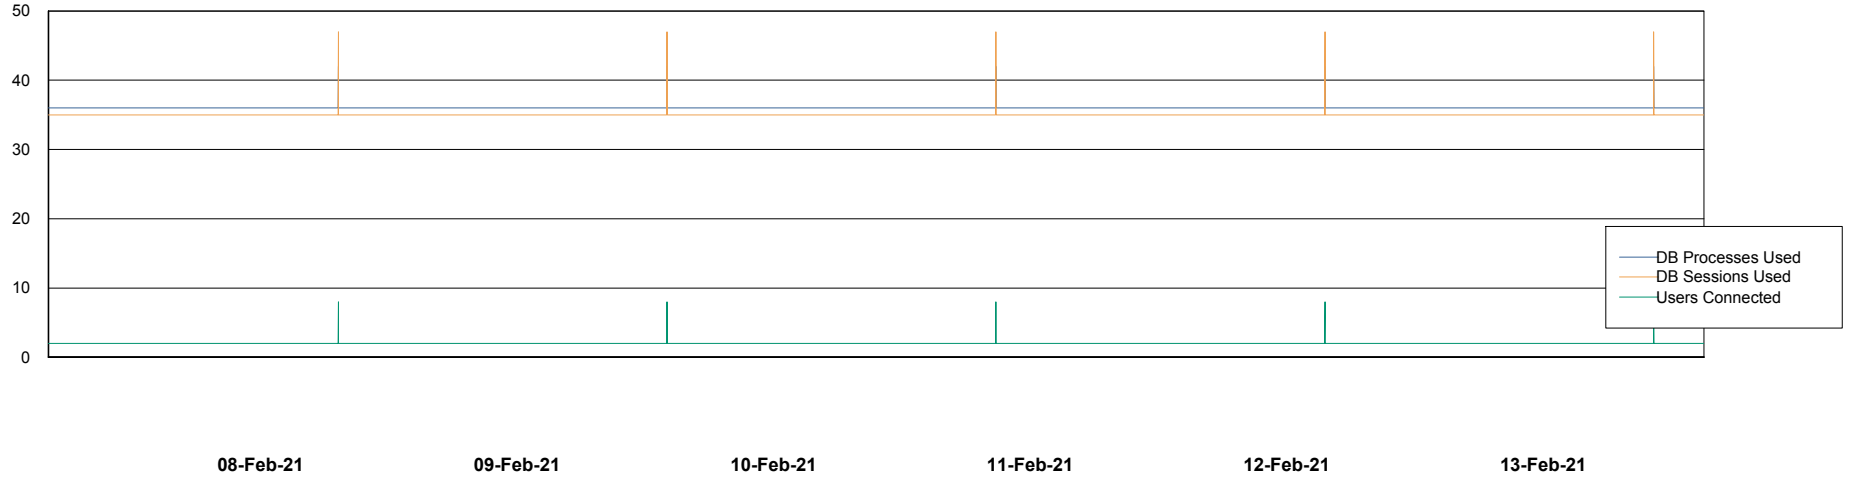

Database Performance RSS_DB_Standby (2020)

DB Processes Max 300
DB Sessions Max 472