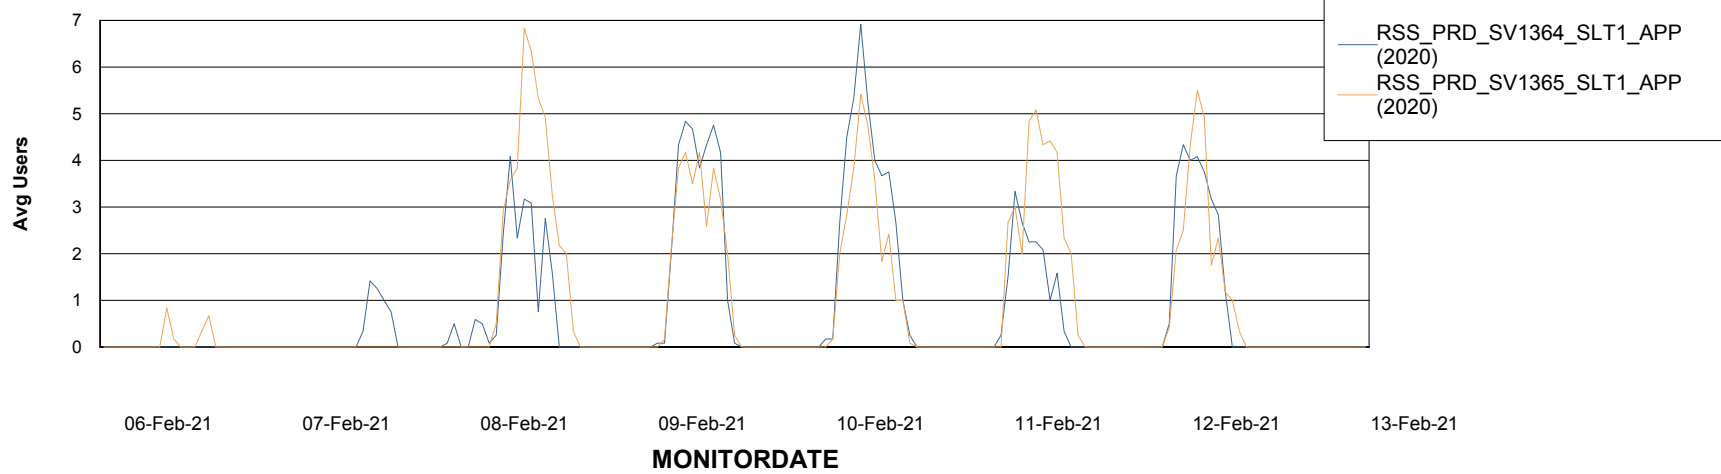

Database Tablespace RSS_DB_Primary (2020)

Date	Tablespace Name	Filesize (Gb)	Usedsize (Gb)	Percentage free
13-Feb-21	ABSDATA	42	31	26
	INDX	37	31	16
12-Feb-21	ABSDATA	42	31	26
	INDX	37	31	16
11-Feb-21	ABSDATA	42	31	26
	INDX	37	31	16
10-Feb-21	ABSDATA	42	31	26
	INDX	37	31	16
09-Feb-21	ABSDATA	42	31	26
	INDX	37	31	16
08-Feb-21	ABSDATA	42	31	26
	INDX	37	31	16
07-Feb-21	ABSDATA	42	31	26
	INDX	37	31	16

Weekly SLA Customer Report

Customer RSS Production
Database ID 52

ABSSolute Application Server Services

Avg memory used per ABS Server Service

Avg users per day per ABS server

Weekly SLA Customer Report

Customer RSS Production
Database ID 52