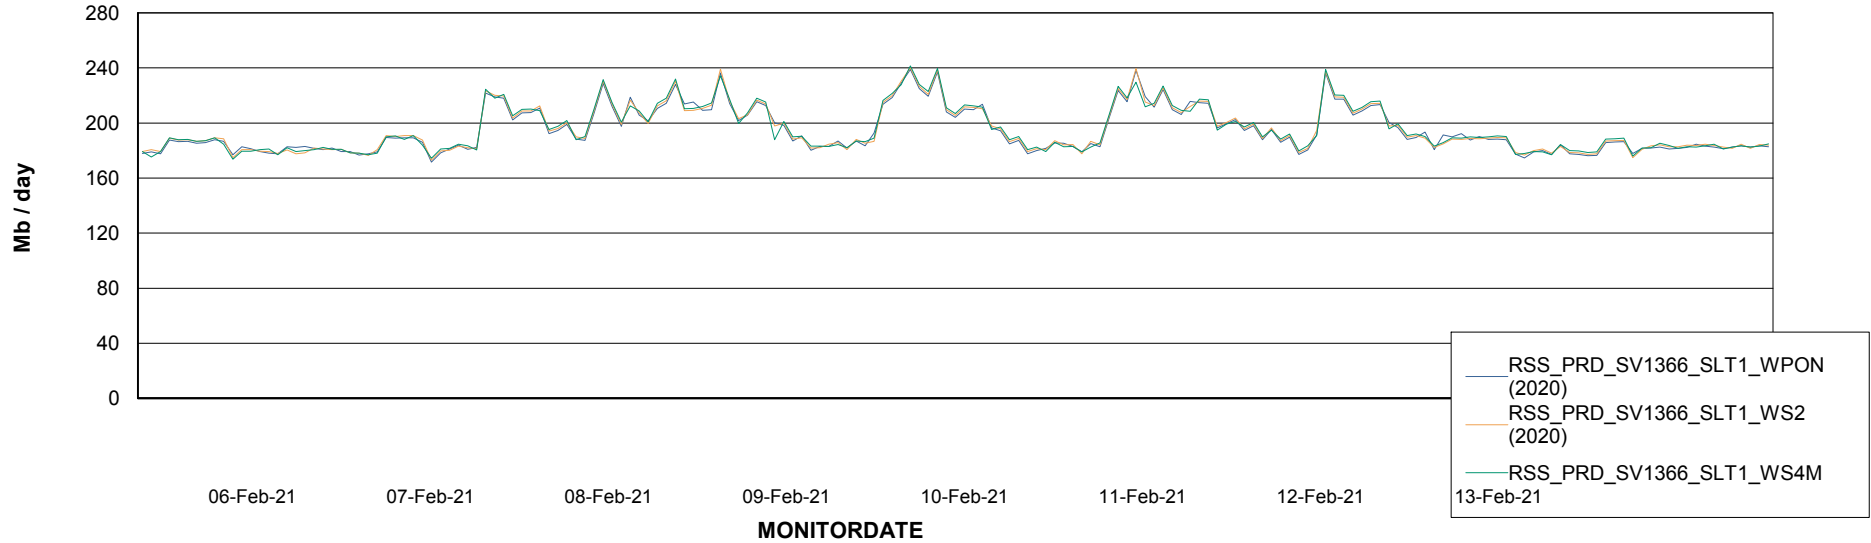

ABSSolute Application ReportServer Services

Avg memory used per ReportServer Service

Weekly SLA Customer Report

Customer RSS Production
Database ID 52

ABSSolute Web Component Services

Avg memory used per ABS Web component