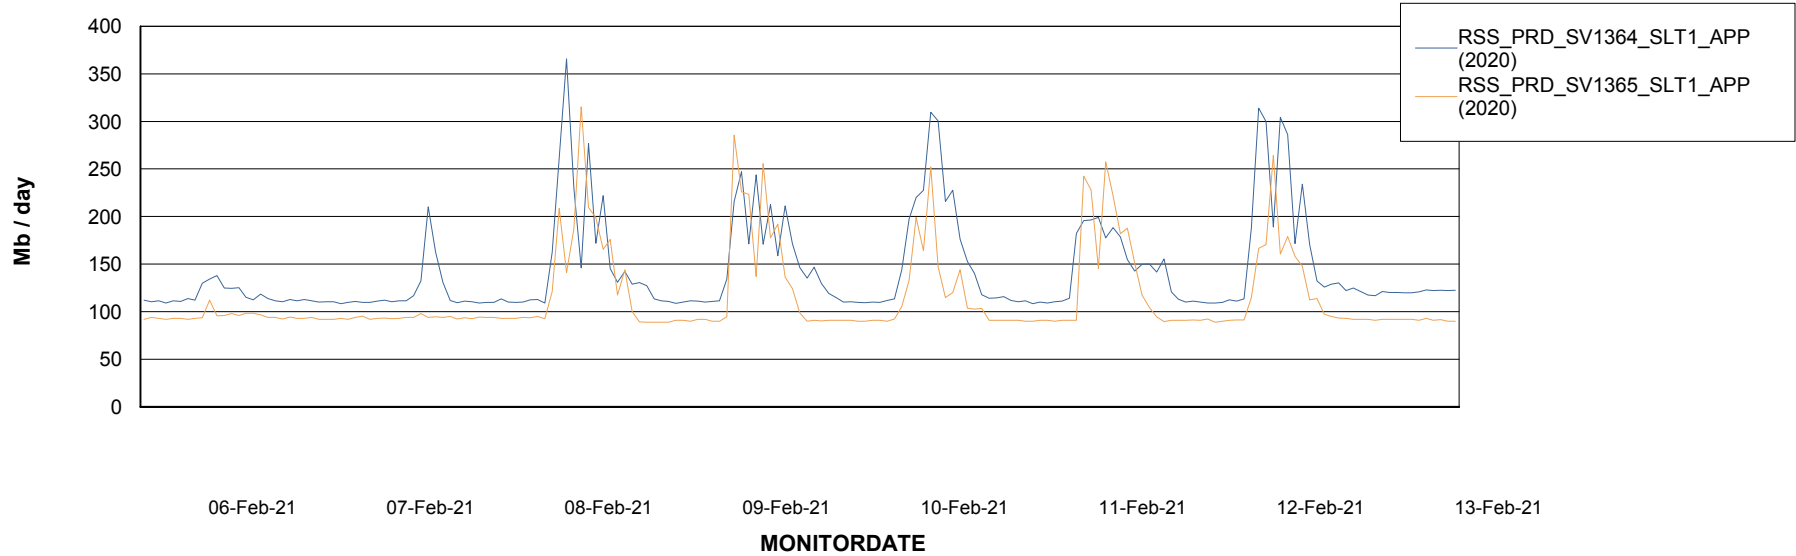

Database Tablespace RSS_DB_Primary (2020)

Date	Tablespace Name	Filesize (Gb)	Usedsize (Gb)	Percentage free
13-Feb-21	ABSDATA	42	31	26
	INDX	37	31	16
12-Feb-21	ABSDATA	42	31	26
	INDX	37	31	16
11-Feb-21	ABSDATA	42	31	26
	INDX	37	31	16
10-Feb-21	ABSDATA	42	31	26
	INDX	37	31	16
09-Feb-21	ABSDATA	42	31	26
	INDX	37	31	16
08-Feb-21	ABSDATA	42	31	26
	INDX	37	31	16
07-Feb-21	ABSDATA	42	31	26
	INDX	37	31	16

Weekly SLA Customer Report

Customer RSS Production
Database ID 52

ABSSolute Application Server Services

Avg memory used per ABS Server Service

Avg users per day per ABS server

Weekly SLA Customer Report

Customer RSS Production
Database ID 52