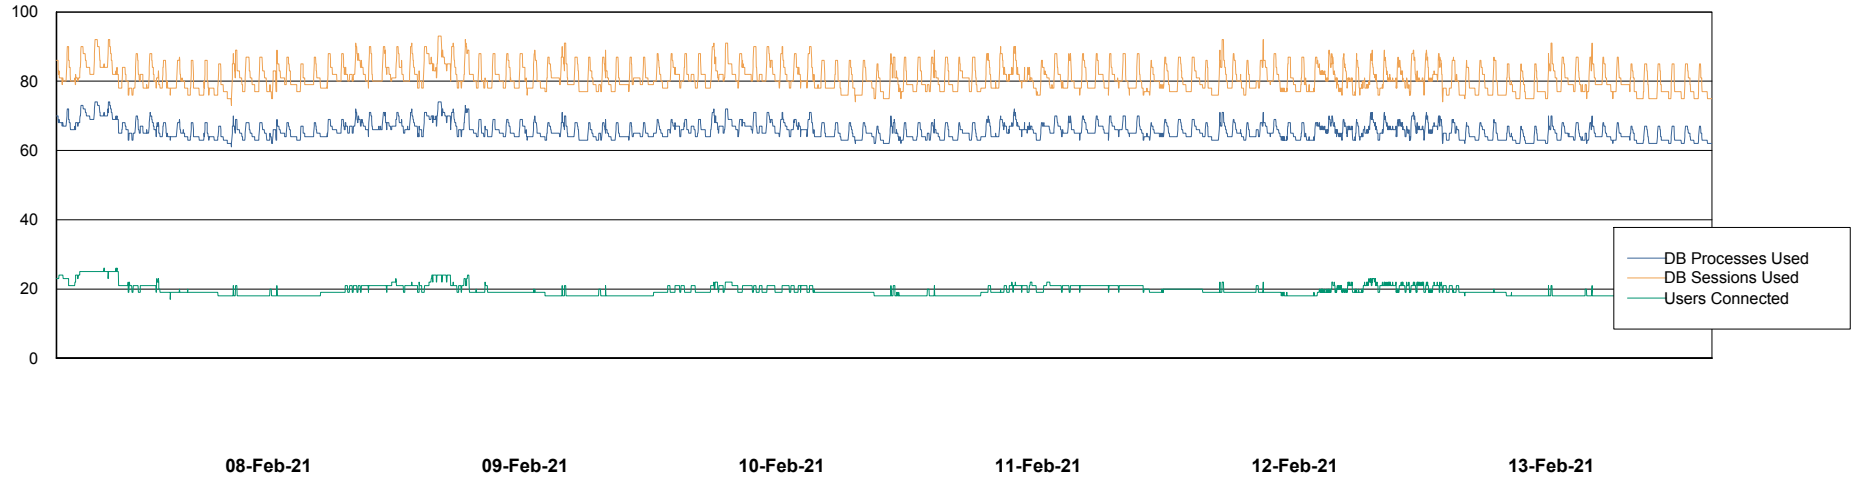

Weekly SLA Customer Report

Customer RSS Production
Database ID 52

Database Performance RSS_DB_Primary (2020)

DB Processes Max 300
DB Sessions Max 472

Weekly SLA Customer Report

Customer RSS Production
Database ID 52