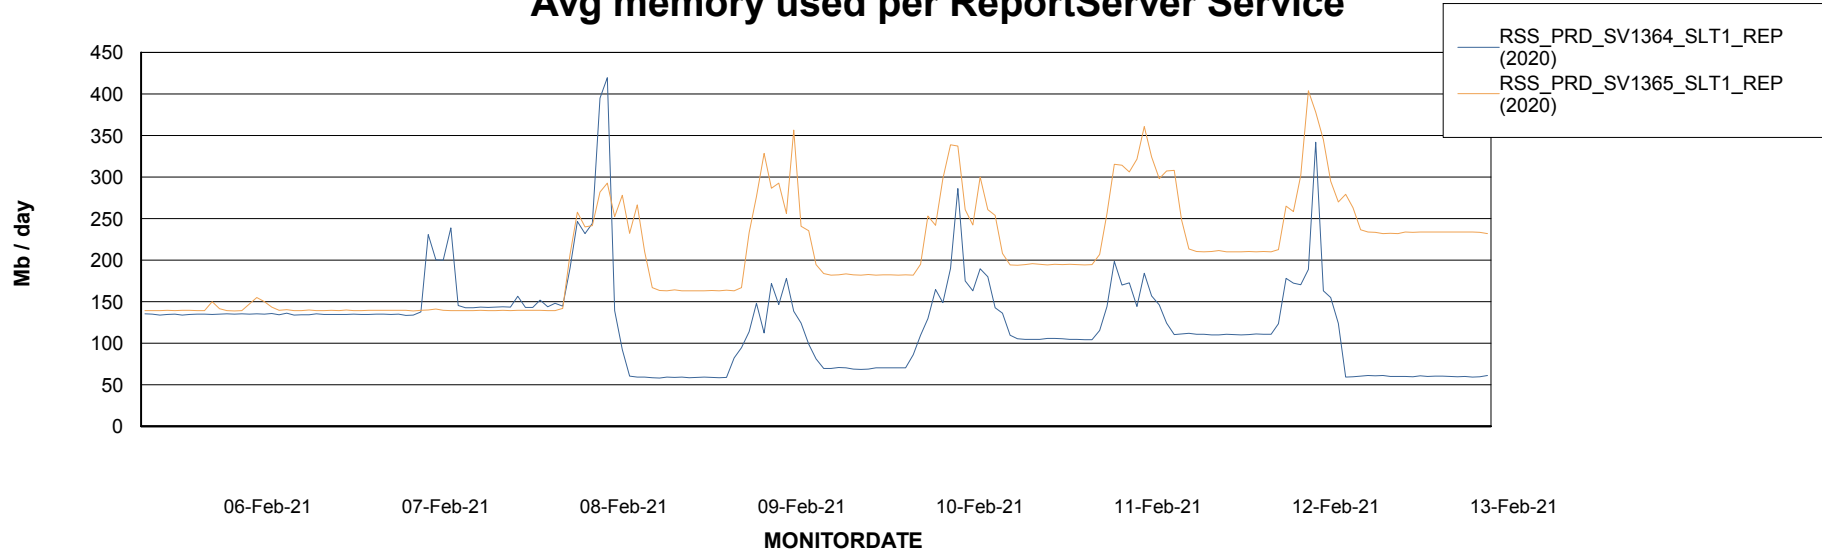

ABSSolute Application ReportServer Services

Avg memory used per ReportServer Service