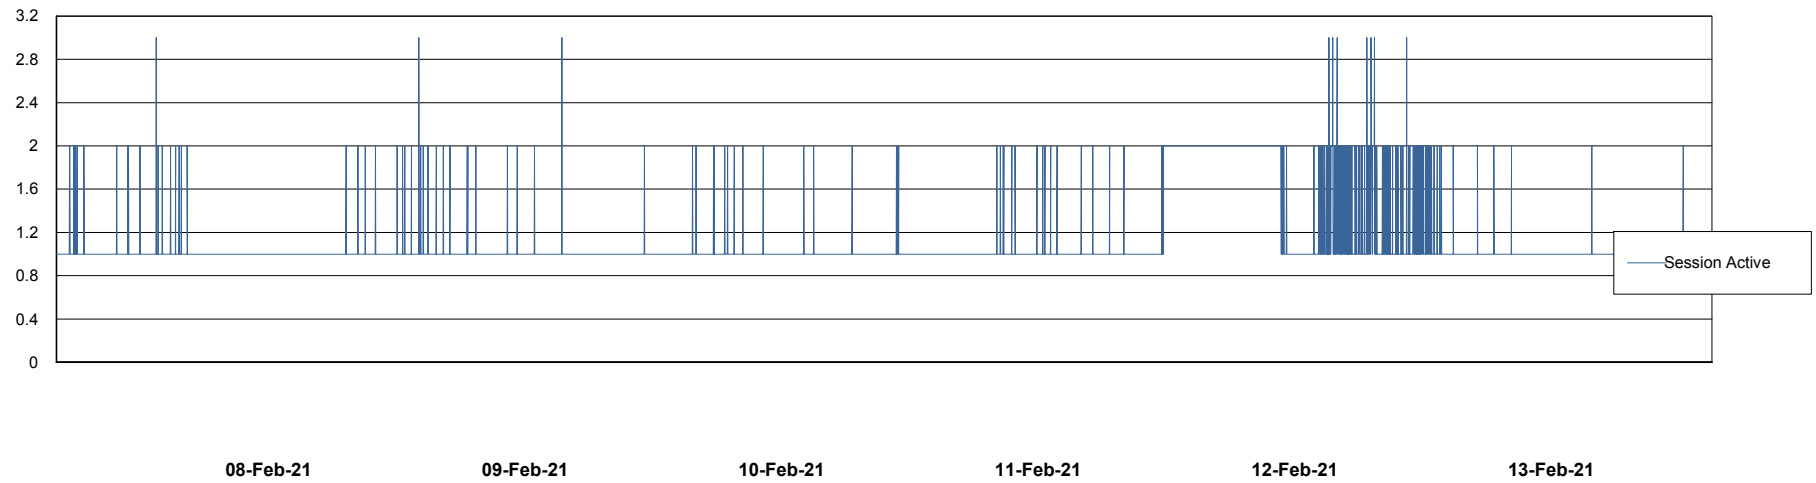

Weekly SLA Customer Report

Customer RSS Production
Database ID 52

Harddisk Usage RSS_PRD_SV1366 (2020)

	Free disk space on c: (%)	Total disk space on c: (Gb)
13-Feb-21	58	150
12-Feb-21	58	150
11-Feb-21	58	150
10-Feb-21	59	150
09-Feb-21	60	150
08-Feb-21	60	150
07-Feb-21	60	150

Weekly SLA Customer Report

Customer RSS Production
Database ID 52

Database Performance RSS_DB_Primary (2020)

DB Processes Max 300
DB Sessions Max 472

Weekly SLA Customer Report

Customer RSS Production
Database ID 52