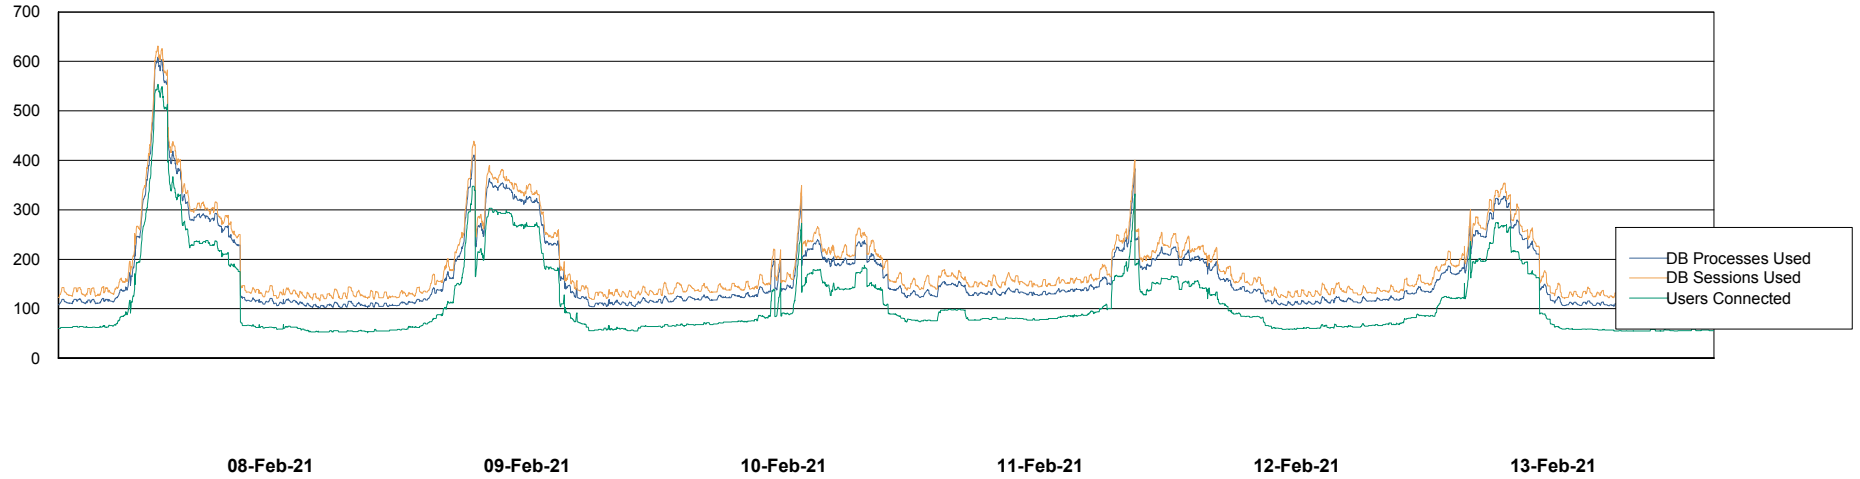

Database Performance NIXDB_Production

DB Processes Max 1,500
DB Sessions Max 2,272