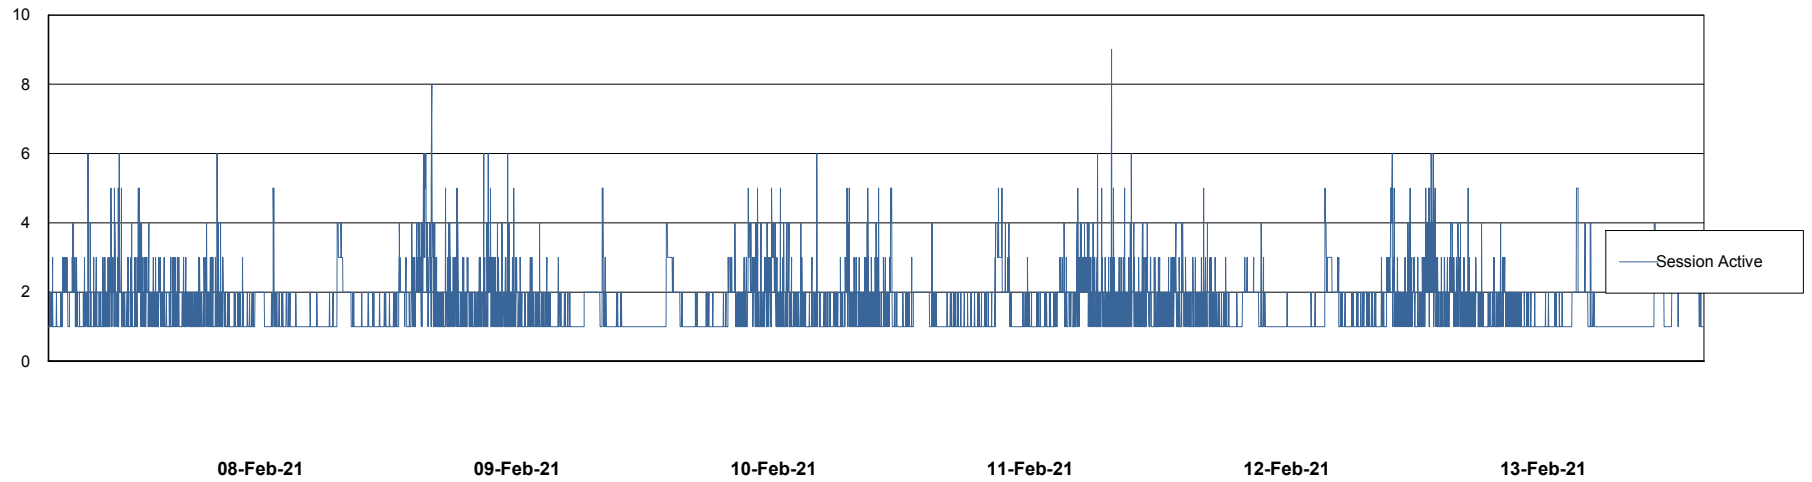

Database Performance NIXDB_Production

DB Processes Max 1,500
DB Sessions Max 2,272