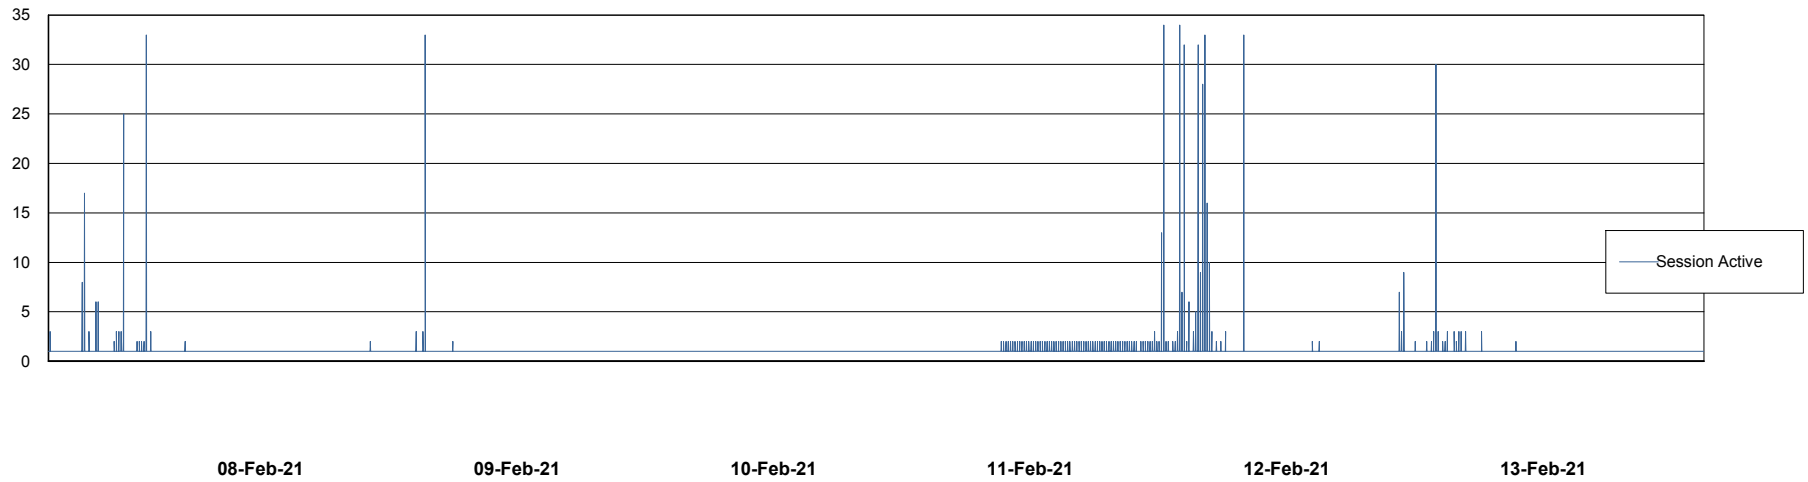

DB Processes Max 1,500
DB Sessions Max 2,272

Weekly SLA Customer Report

Customer NIX_Production
Database ID 51

Database Performance NIXDB_Standby

DB Processes Max 300
DB Sessions Max 480

Weekly SLA Customer Report