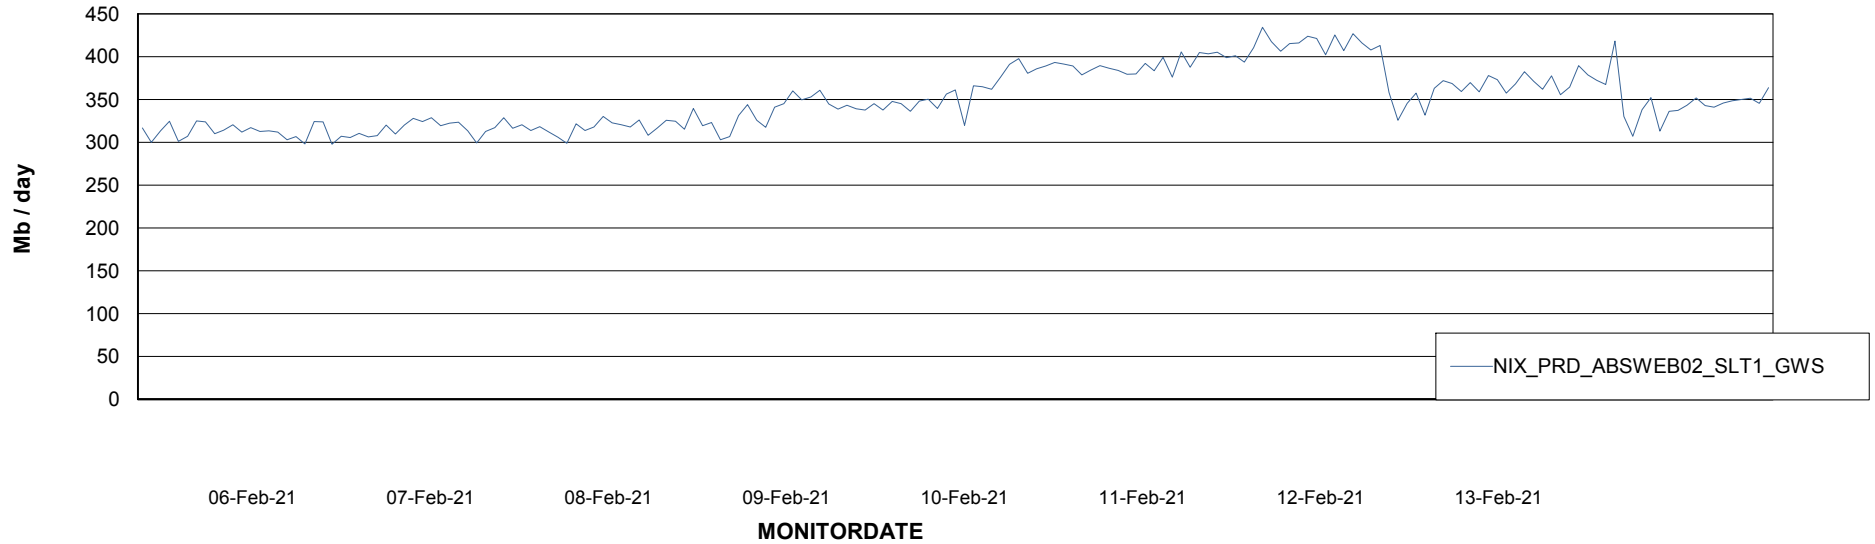

ABSSolute Web Component Services

Avg memory used per ABS Web component