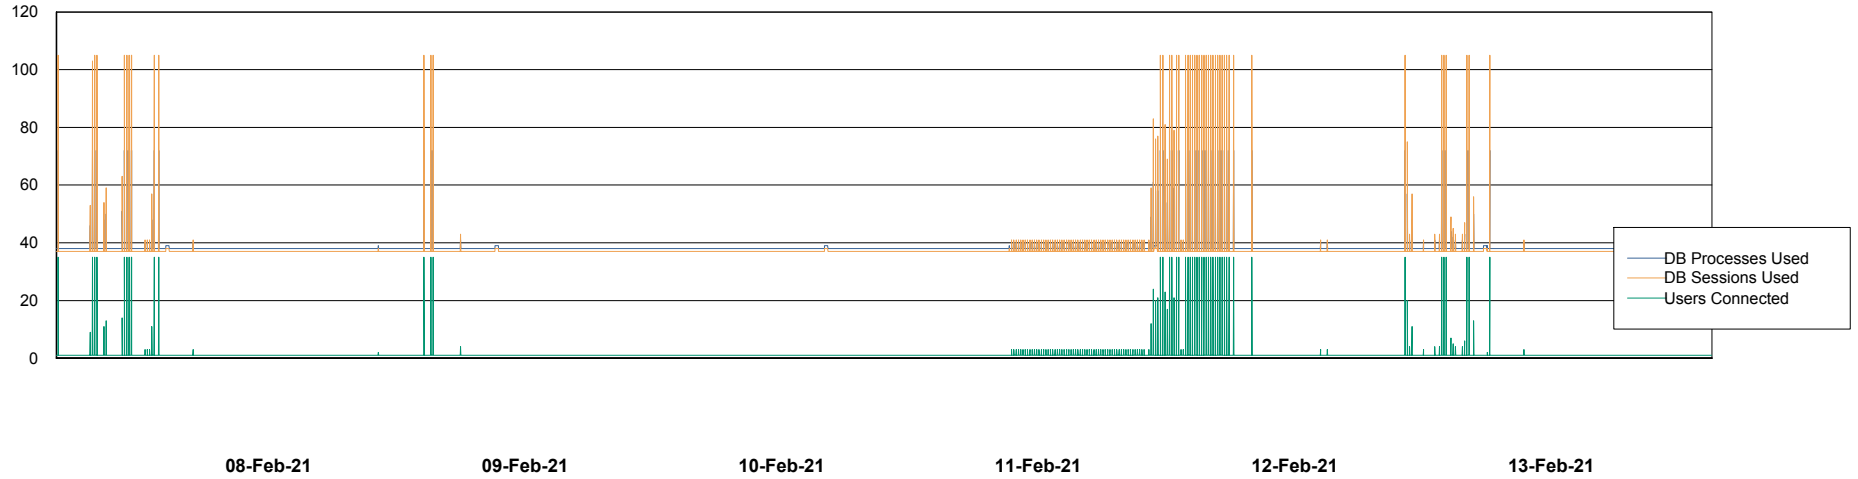

DB Processes Max 1,500
DB Sessions Max 2,272

Weekly SLA Customer Report

Customer NIX_Production
Database ID 51

Database Performance NIXDB_Standby

DB Processes Max 300
DB Sessions Max 480

Weekly SLA Customer Report