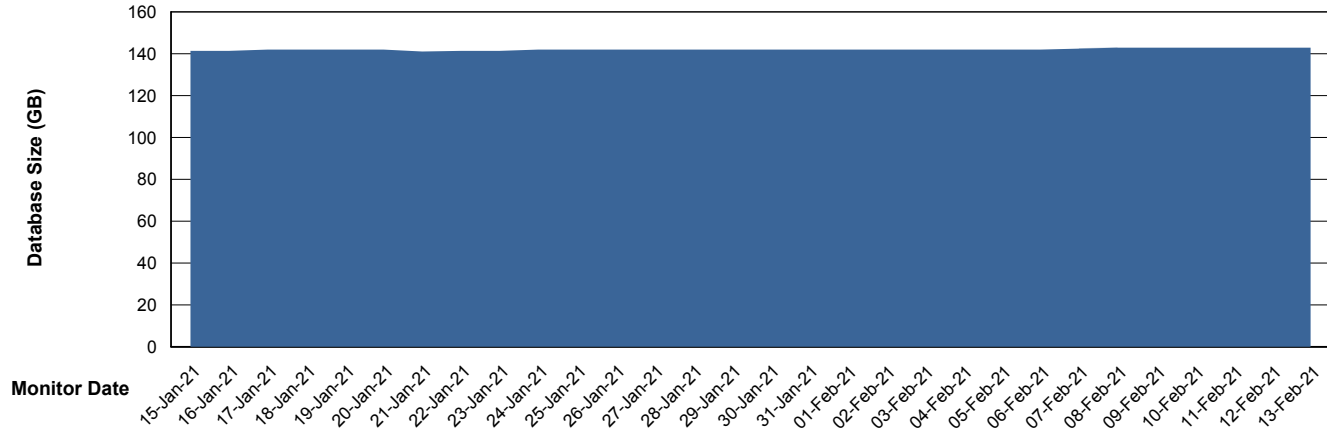

DB Processes Max 1,500
DB Sessions Max 2,272

Weekly SLA Customer Report

Customer NIX_Production
Database ID 51

Database Performance NIXDB_Standby

DB Processes Max 300
DB Sessions Max 480

Weekly SLA Customer Report

Customer NIX_Production
Database ID 51

DATABASE SIZE NIXDB_BI

Database growth over last month

DATABASE SIZE NIXDB_Production

Database growth over last month

Weekly SLA Customer Report

Customer NIX_Production
 Database ID 51