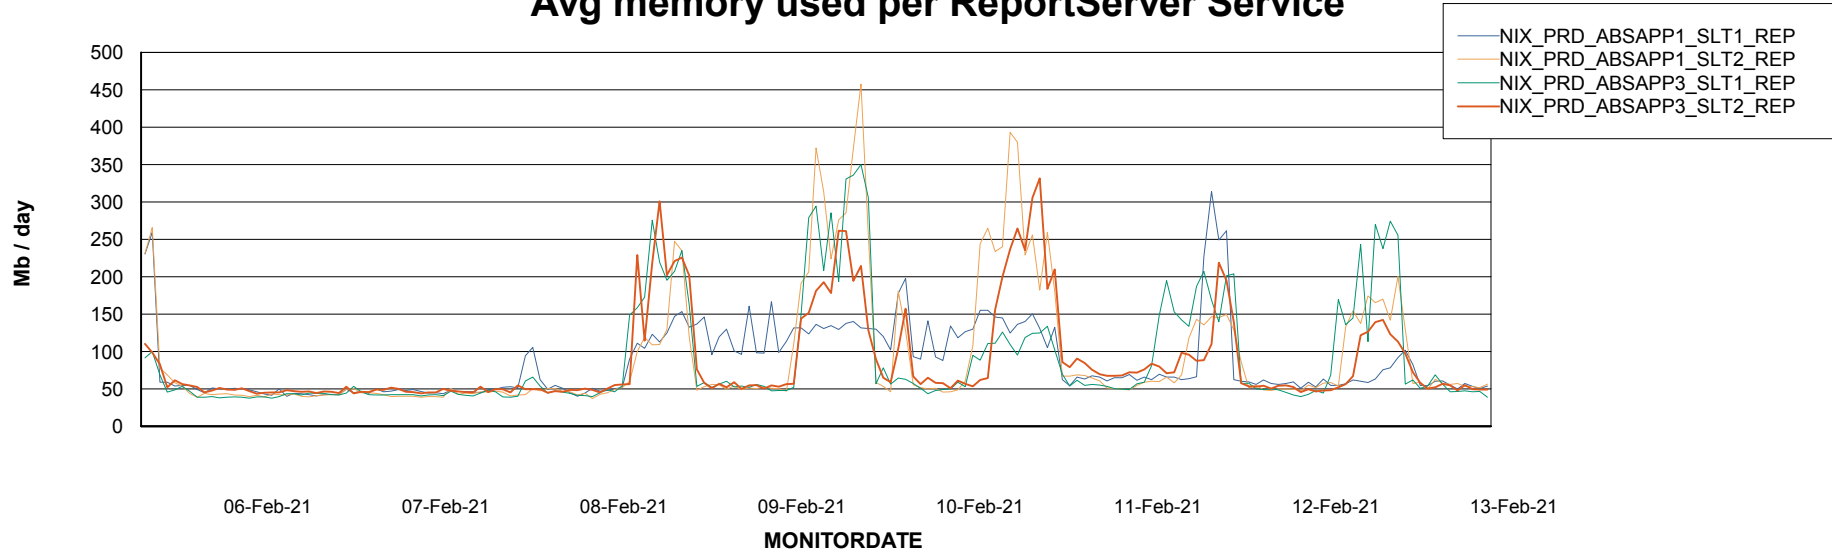

Avg users per day per ABS server

Weekly SLA Customer Report

Customer NIX_Production
Database ID 51

ABSSolute Application ReportServer Services

Avg memory used per ReportServer Service

Weekly SLA Customer Report