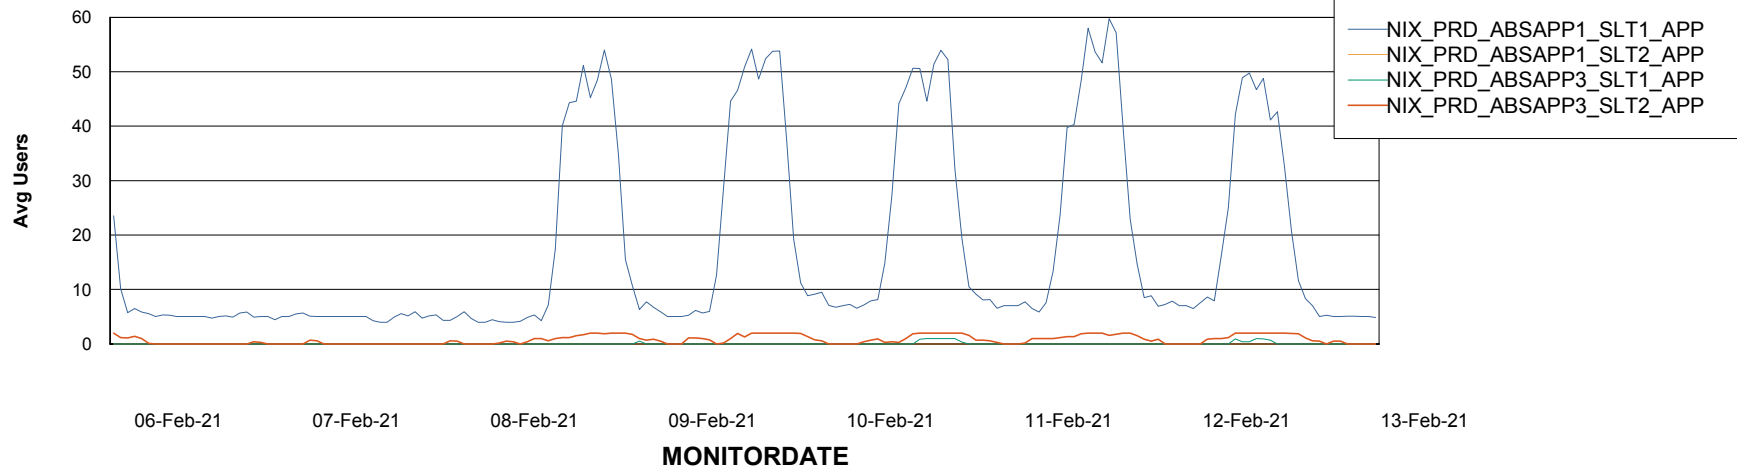

Avg users per day per ABS server