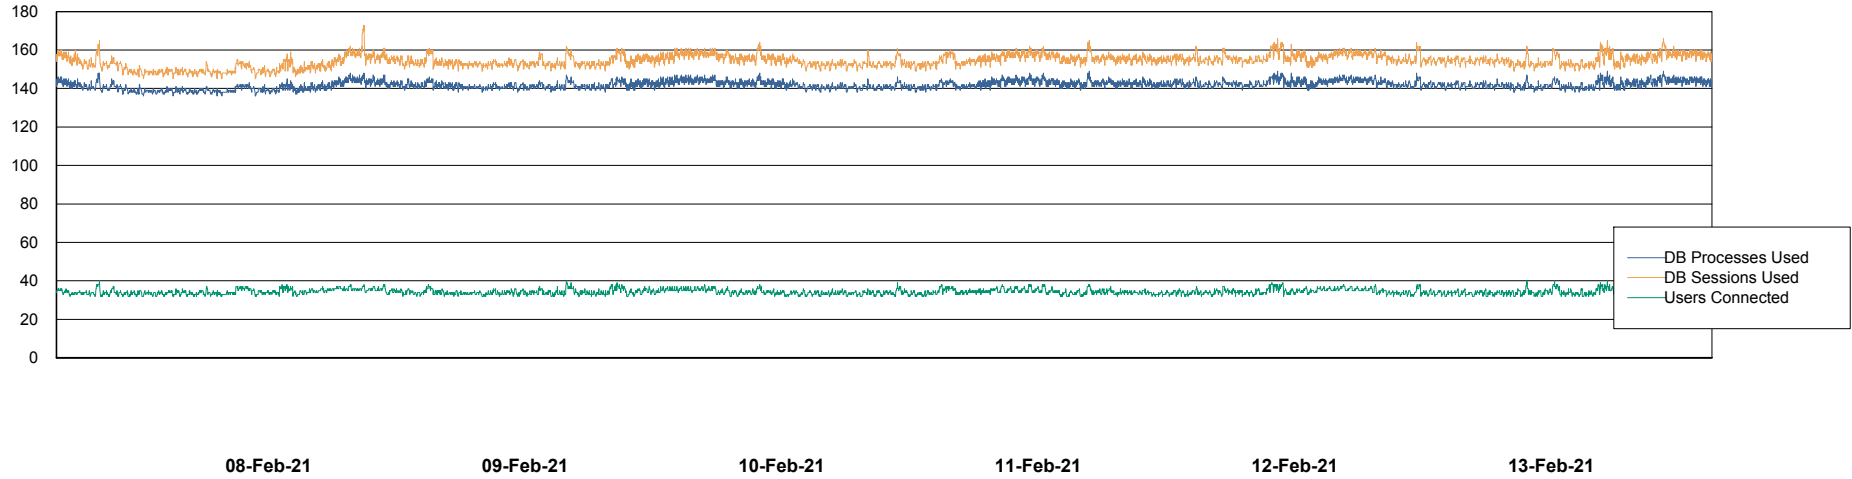

Database Performance LLGDB_BI02

DB Processes Max 1,000
DB Sessions Max 1,536