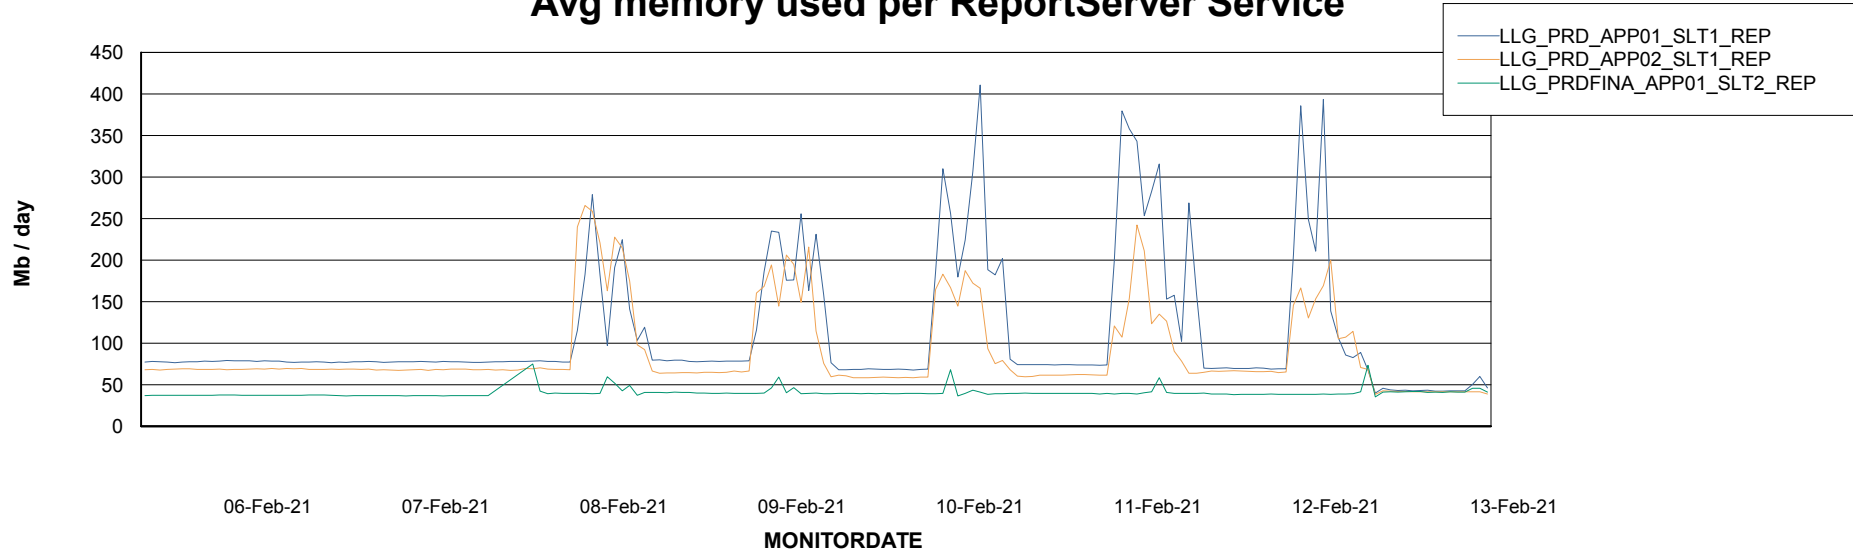

ABSSolute Application Server Services

Avg memory used per ReportServer Service