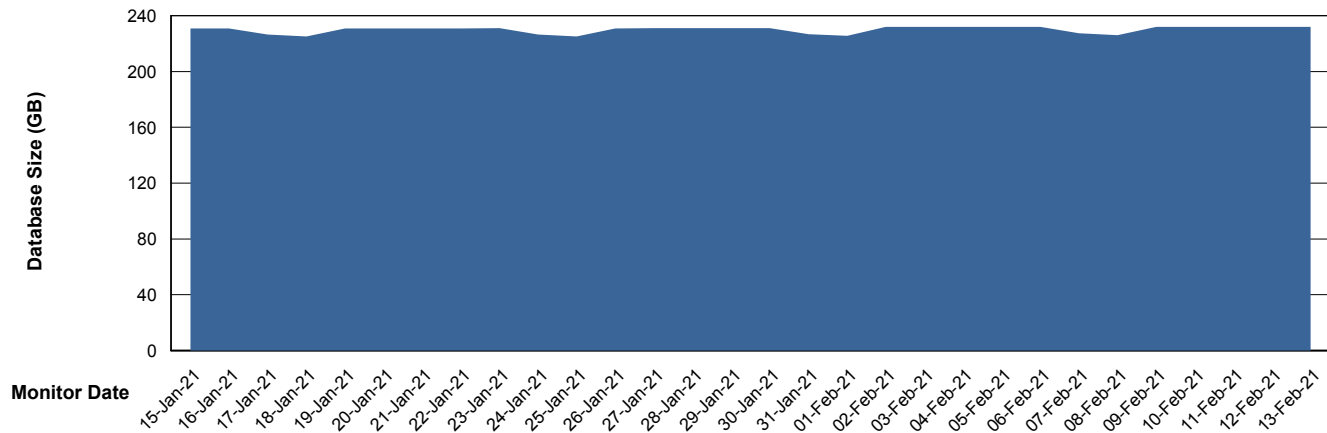

Weekly SLA Customer Report

Customer LLG_Production
Database ID 53

DATABASE SIZE LLGDB_BI02

Database growth over last month

DATABASE SIZE LLGDB_Production

Database growth over last month

Weekly SLA Customer Report