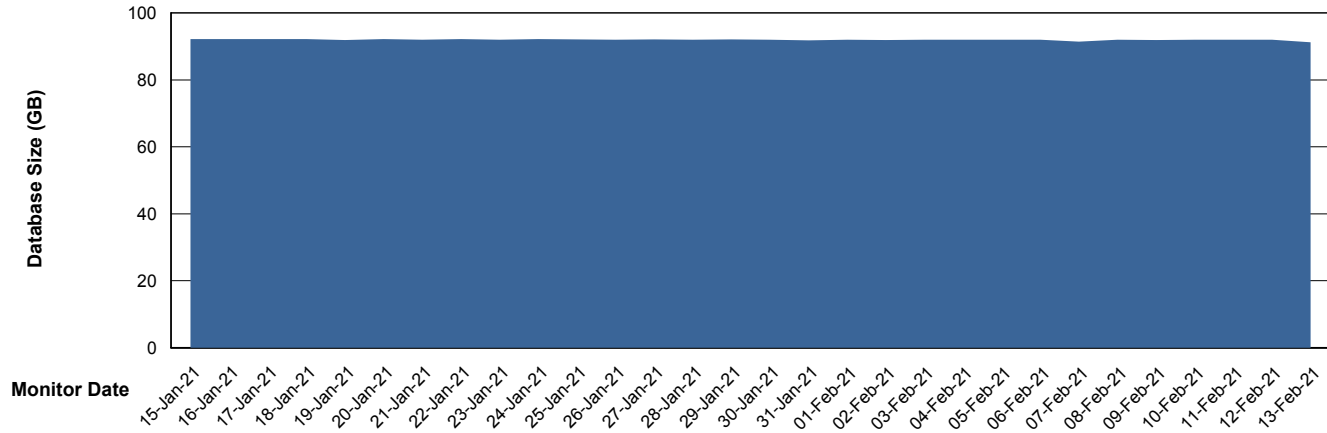

Database Performance LLGDB_Production

DB Processes Max 300
DB Sessions Max 480

Weekly SLA Customer Report

Customer LLG_Production
Database ID 53

Database Performance LLGDB_Standby

DB Processes Max 300
DB Sessions Max 480

Weekly SLA Customer Report

Customer LLG_Production
Database ID 53

DATABASE SIZE LLGDB_BI02

Database growth over last month

DATABASE SIZE LLGDB_Production

Database growth over last month

Weekly SLA Customer Report