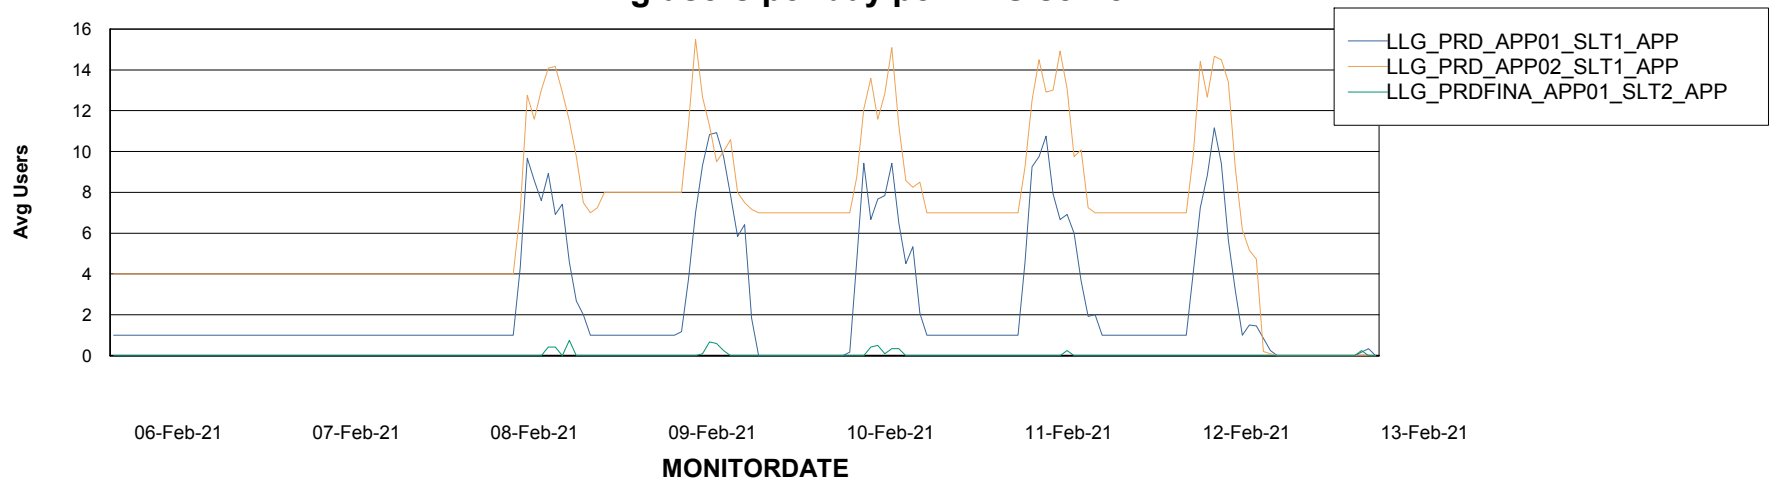

Avg users per day per ABS server