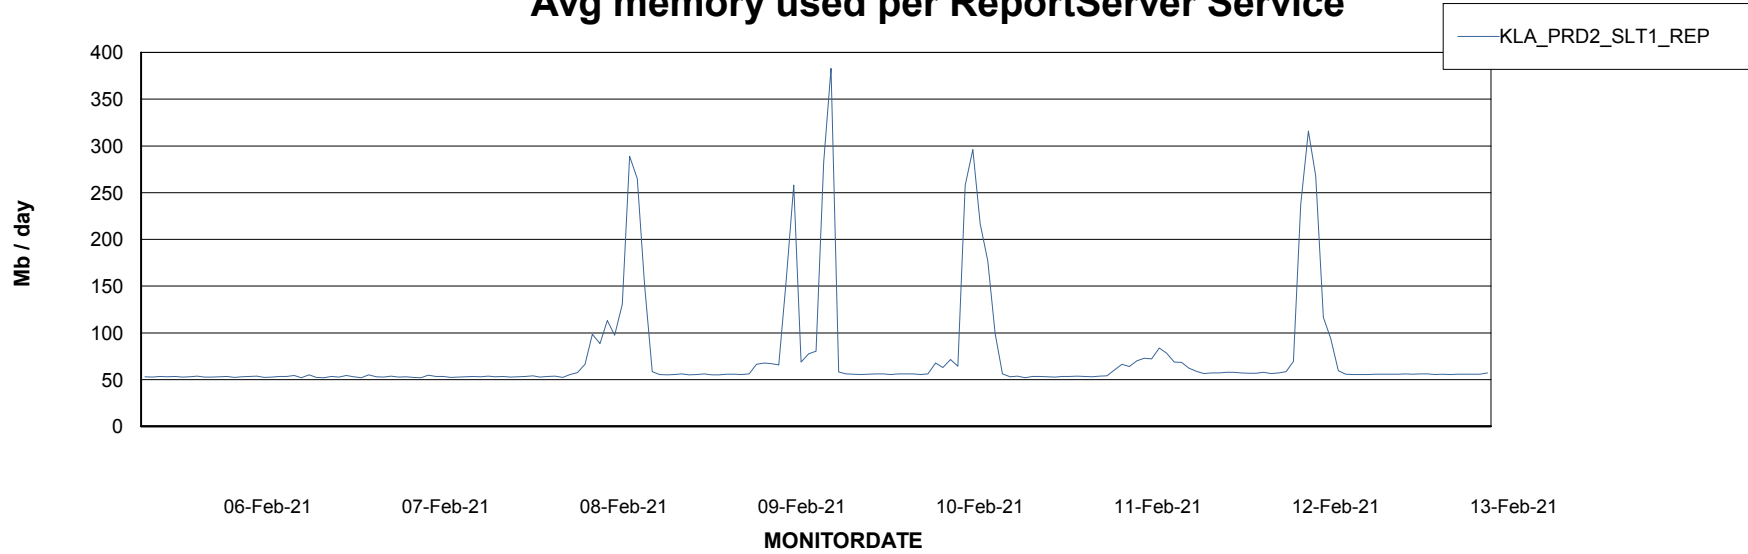

ABSSolute Application ReportServer Services

Avg memory used per ReportServer Service