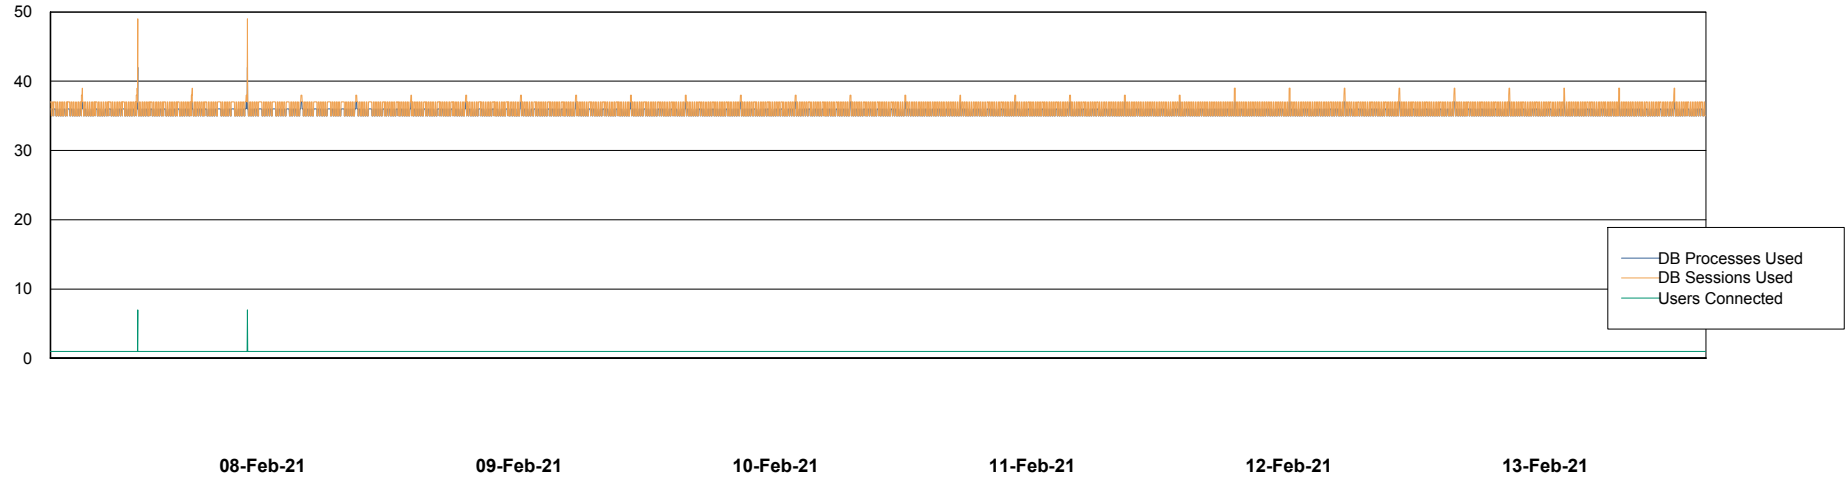

Database Performance KLADB_Standby

DB Processes Max 1,000
DB Sessions Max 1,524