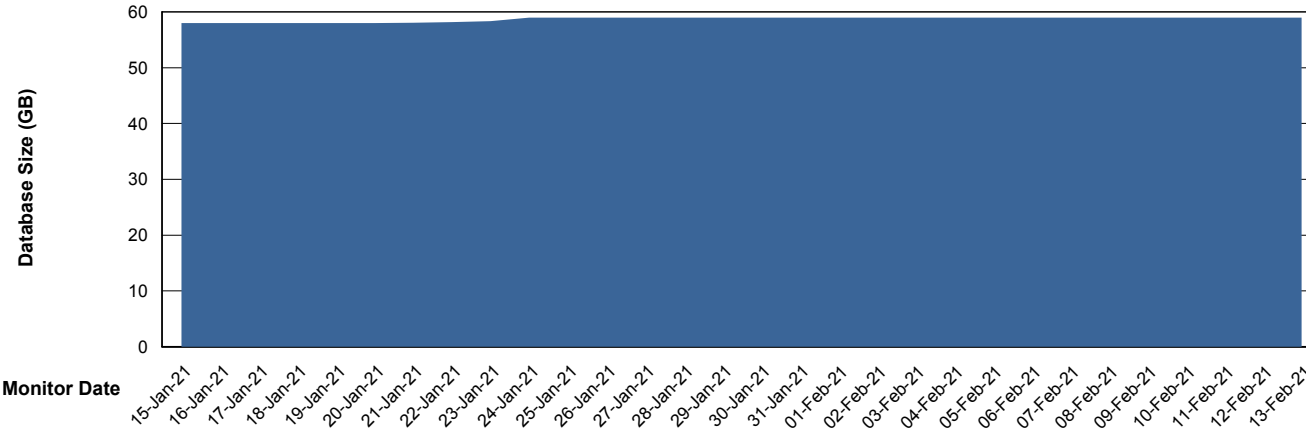

Database Performance KLADB_Standby

DB Processes Max 1,000
DB Sessions Max 1,524

Weekly SLA Customer Report

Customer KLA_Production
 Database ID 65

DATABASE SIZE KLADB_Production

Database growth over last month