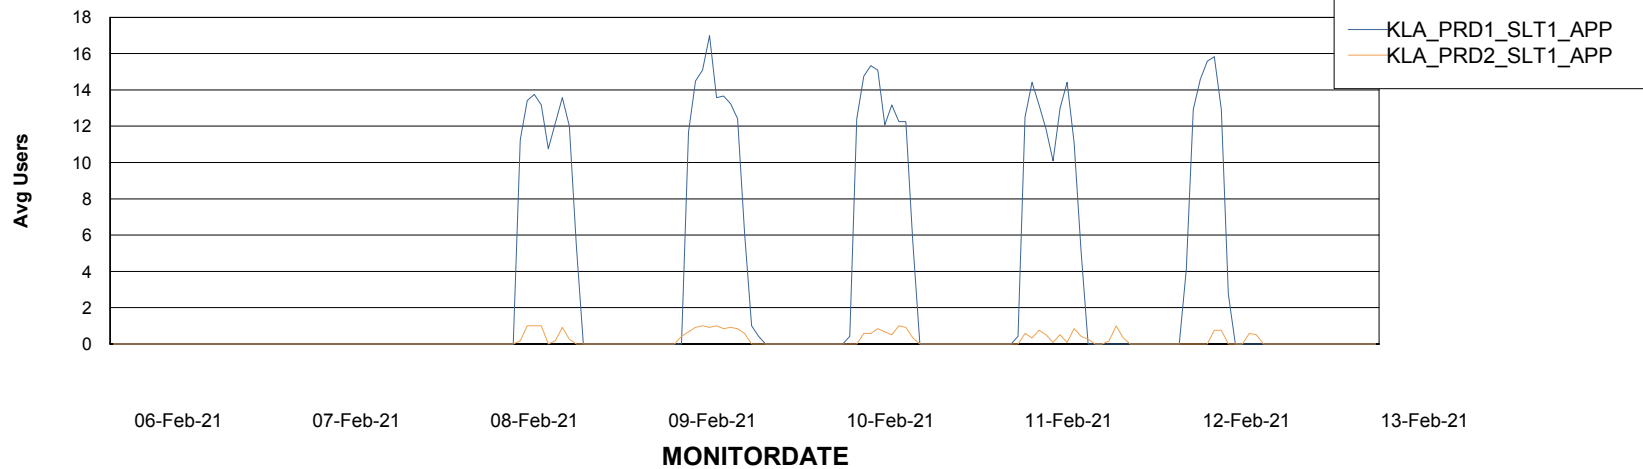

Weekly SLA Customer Report

Customer KLA_Production
Database ID 65

ABSSolute Application Server Services

Avg memory used per ABS Server Service

Avg users per day per ABS server

Weekly SLA Customer Report

Customer KLA_Production
Database ID 65