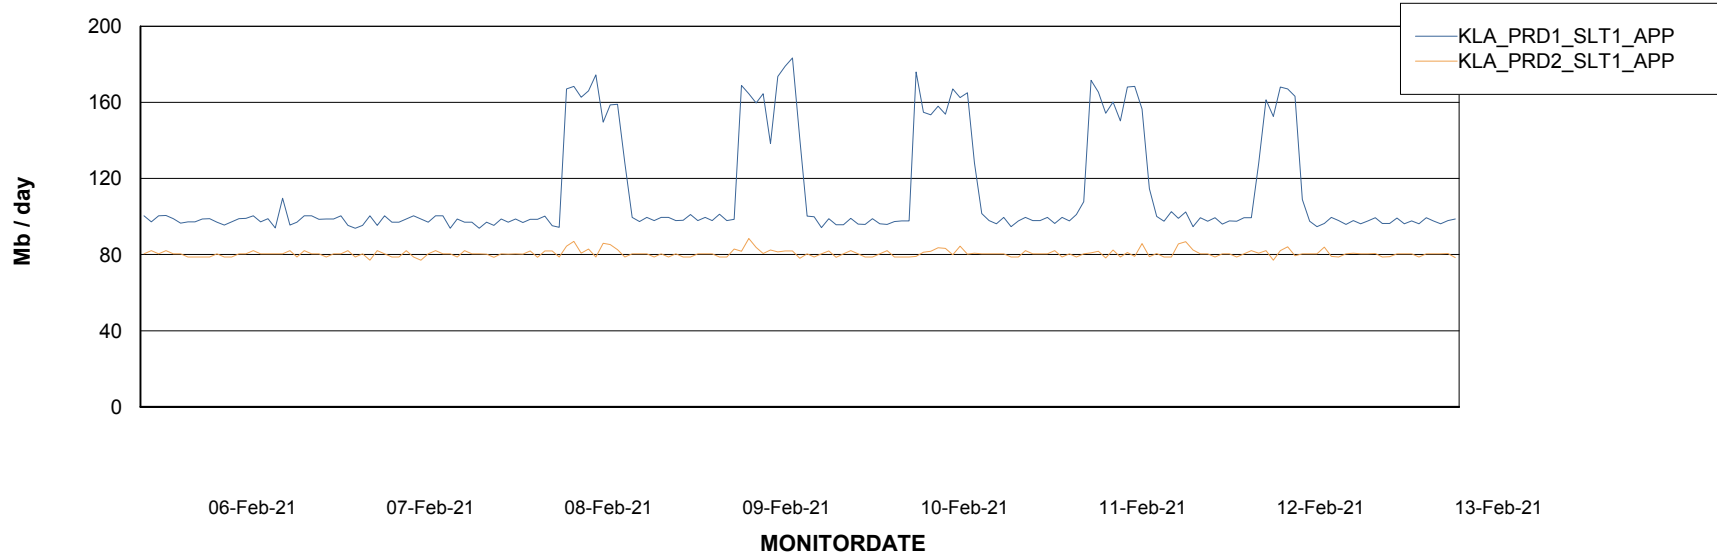

Database Tablespace KLADB_Production

Date	Tablespace Name	Filesize (Gb)	Usedsize (Gb)	Percentage free
13-Feb-21	ABSDATA	40	30	25
	INDX	40	27	33
12-Feb-21	ABSDATA	40	30	25
	INDX	40	27	33
11-Feb-21	ABSDATA	40	30	25
	INDX	40	27	33
10-Feb-21	ABSDATA	40	30	25
	INDX	40	27	33
09-Feb-21	ABSDATA	40	30	25
	INDX	40	27	33
08-Feb-21	ABSDATA	40	30	25
	INDX	40	27	33
07-Feb-21	ABSDATA	40	30	25
	INDX	40	27	33

Weekly SLA Customer Report

Customer KLA_Production
Database ID 65

ABSSolute Application Server Services

Avg memory used per ABS Server Service

Avg users per day per ABS server

Weekly SLA Customer Report

Customer KLA_Production
Database ID 65