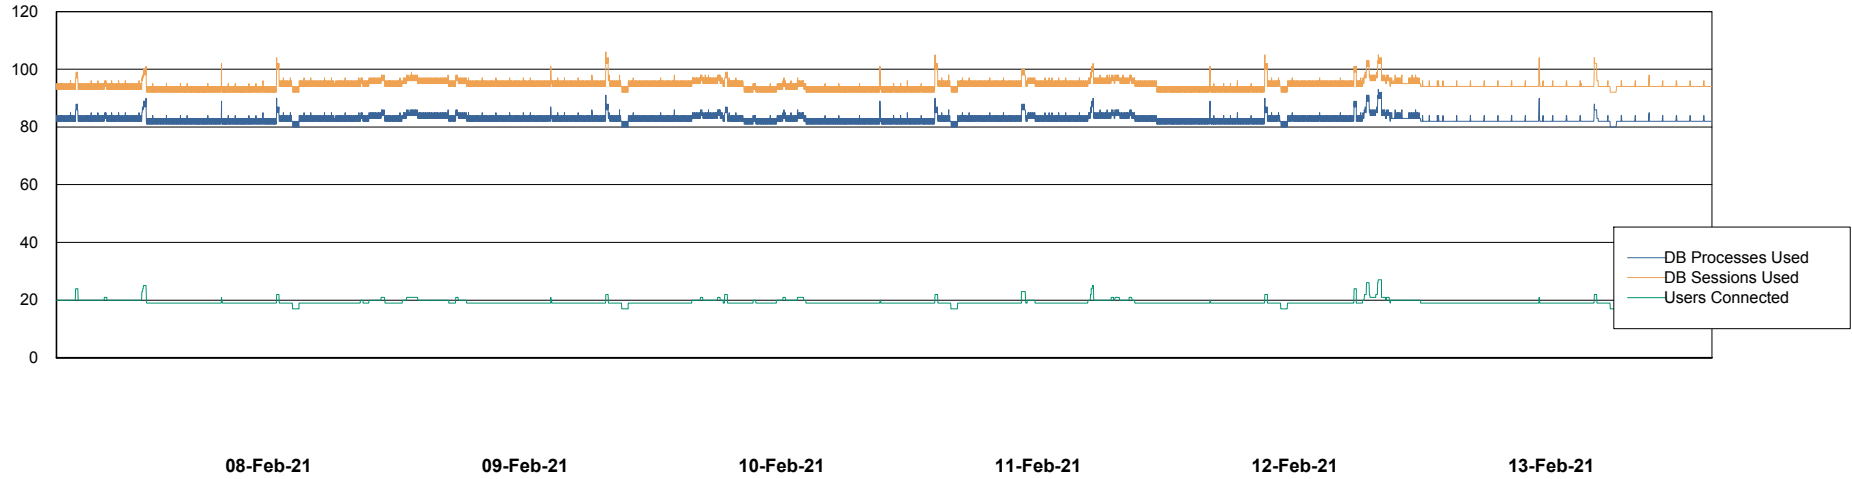

Database Performance KLADB_Production

DB Processes Max 1,000
DB Sessions Max 1,524