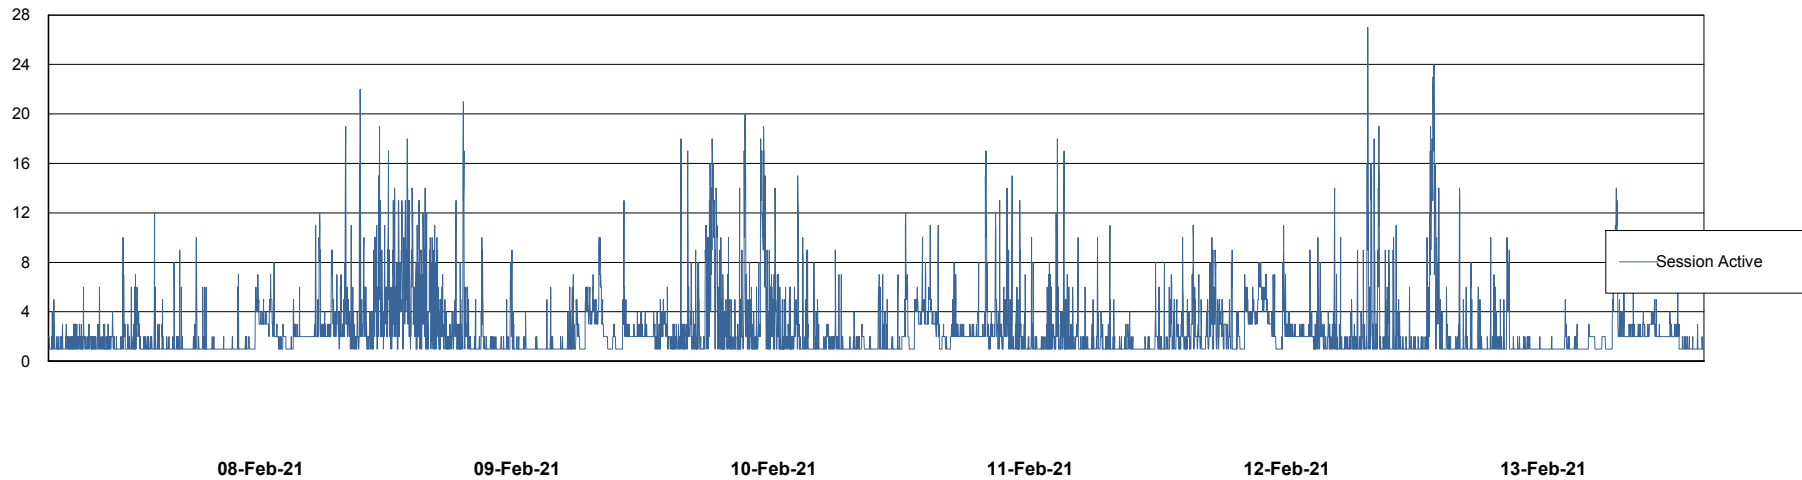

Database Performance ELJDB_Production

DB Processes Max 600
DB Sessions Max 924