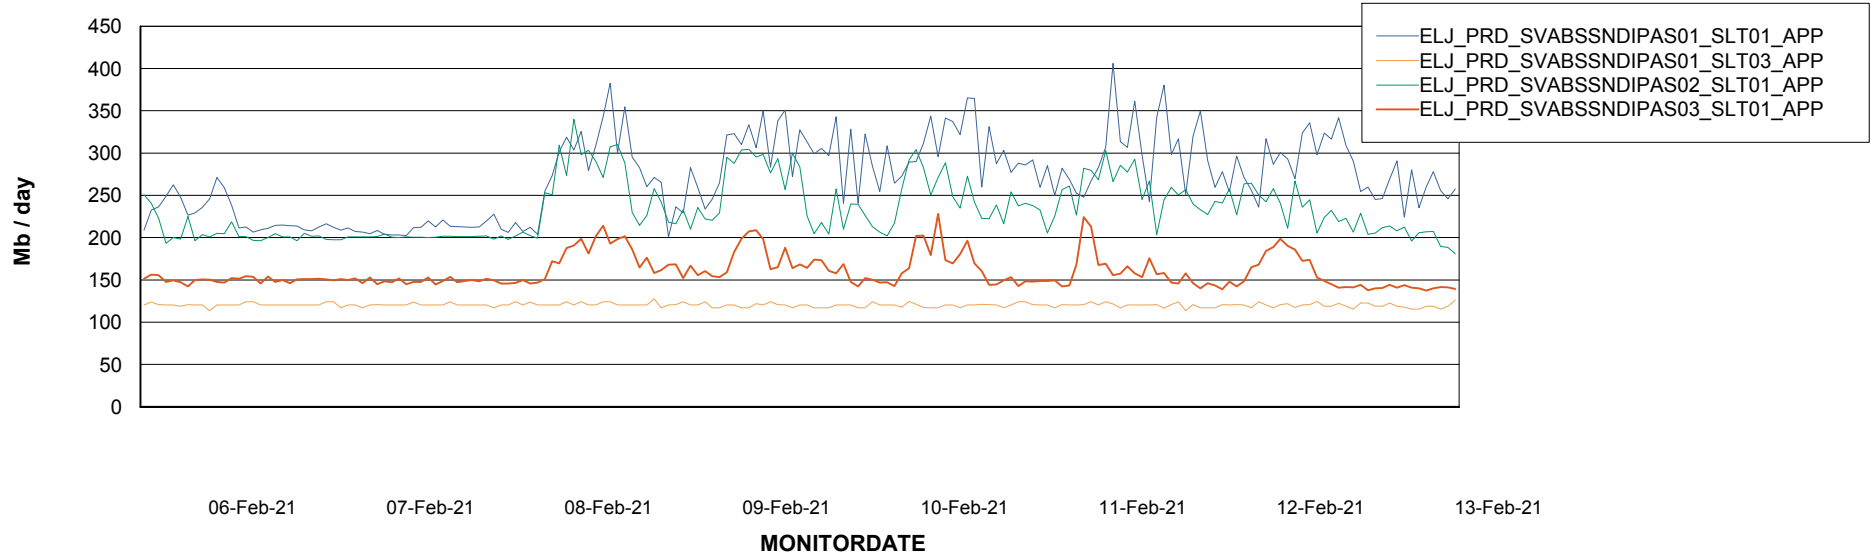

BI Status and last ETL error for ELJDB_PRD_BI

	Sun 7/2/2021	Mon 8/2/2021	Tue 9/2/2021	Wed 10/2/2021	Thu 11/2/2021	Fri 12/2/2021	Sat 13/2/2021
ABS DataWarehouse ETL Health	OK	OK	Not OK	Not OK	OK	OK	OK
ABS DWHStaging ETL Health	OK	OK	OK	OK	OK	OK	OK

Weekly SLA Customer Report

Customer ELJ Production
Database ID 72

ABSSolute Application Server Services

Avg memory used per ABS Server Service

Avg users per day per ABS server

Weekly SLA Customer Report

Customer ELJ Production
Database ID 72