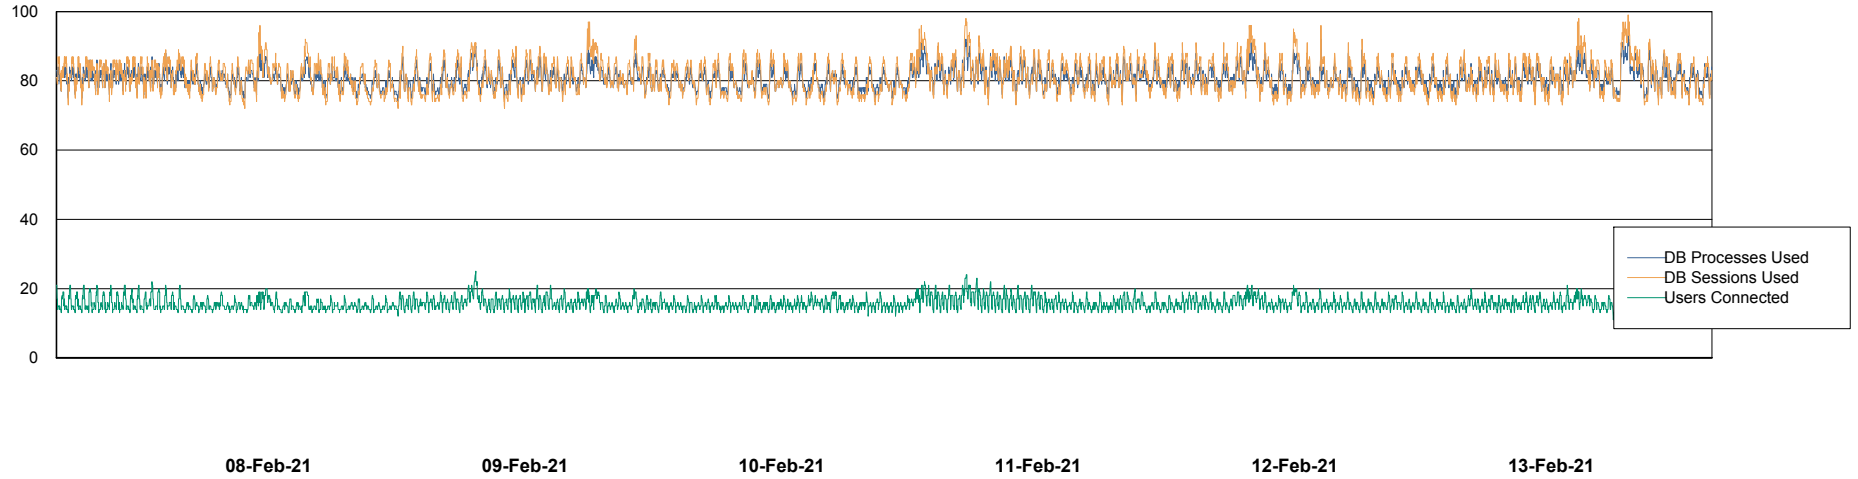

Database Performance ELJDB_PRD_BI

DB Processes Max 1,000
DB Sessions Max 1,524