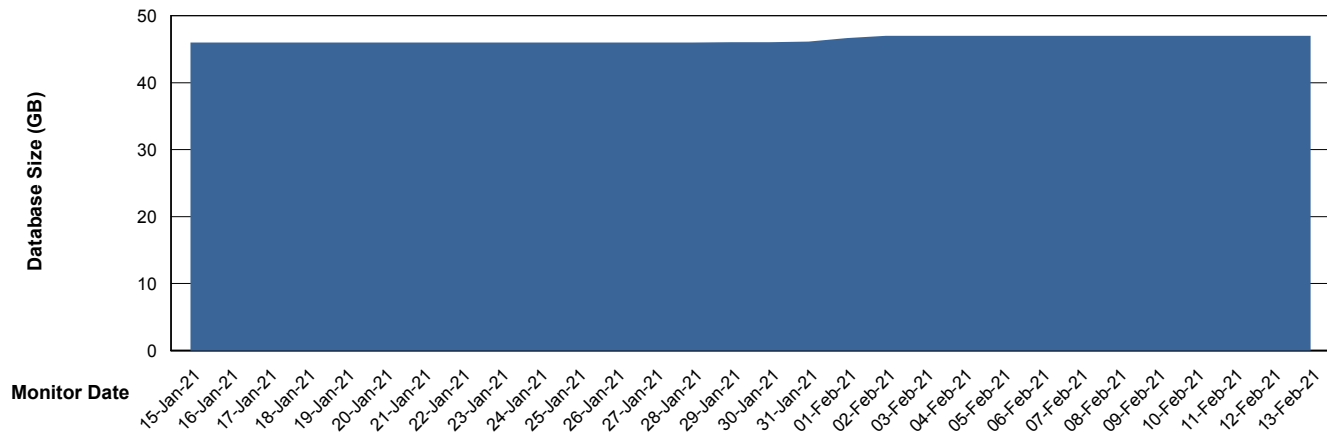

Weekly SLA Customer Report

Customer ELJ Production
Database ID 72

DATABASE SIZE ELJDB_PRD_BI

Database growth over last month

DATABASE SIZE ELJDB_Production

Database growth over last month

Weekly SLA Customer Report