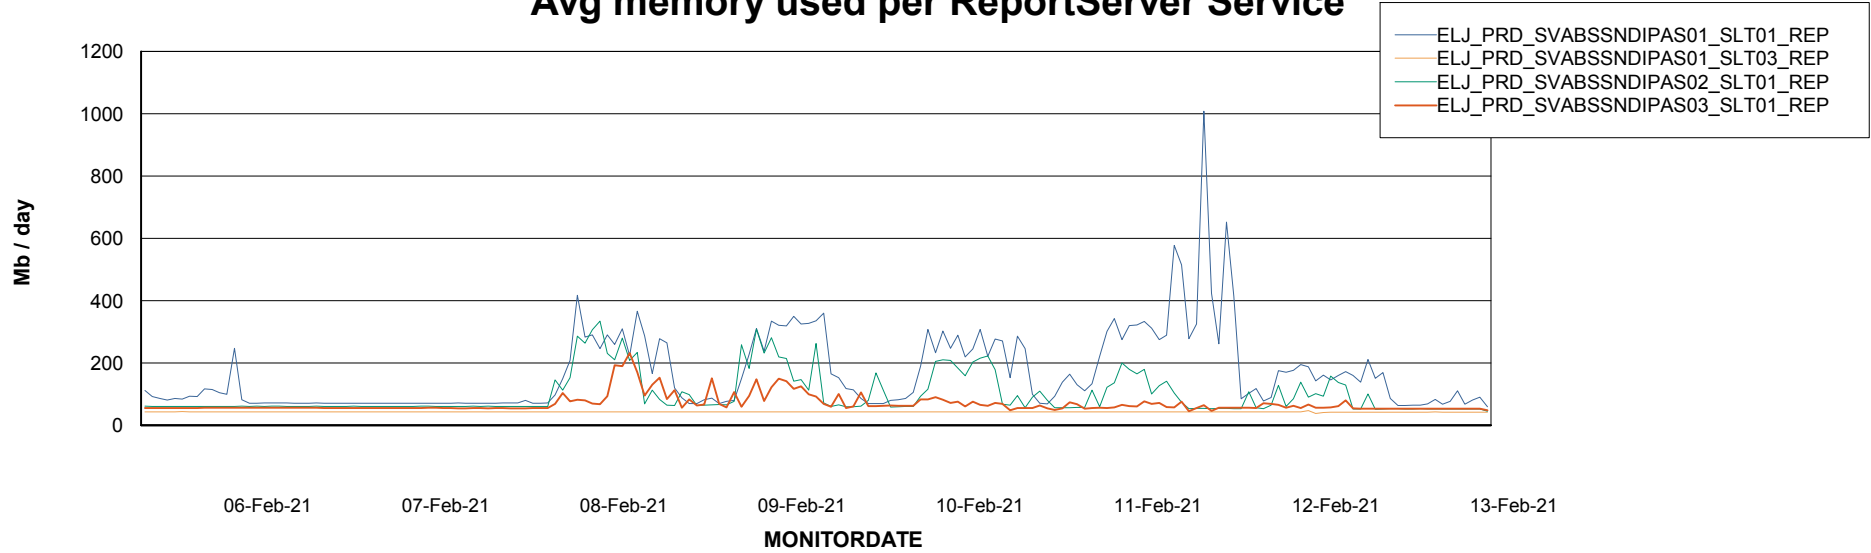

ABSSolute Application ReportServer Services

Avg memory used per ReportServer Service