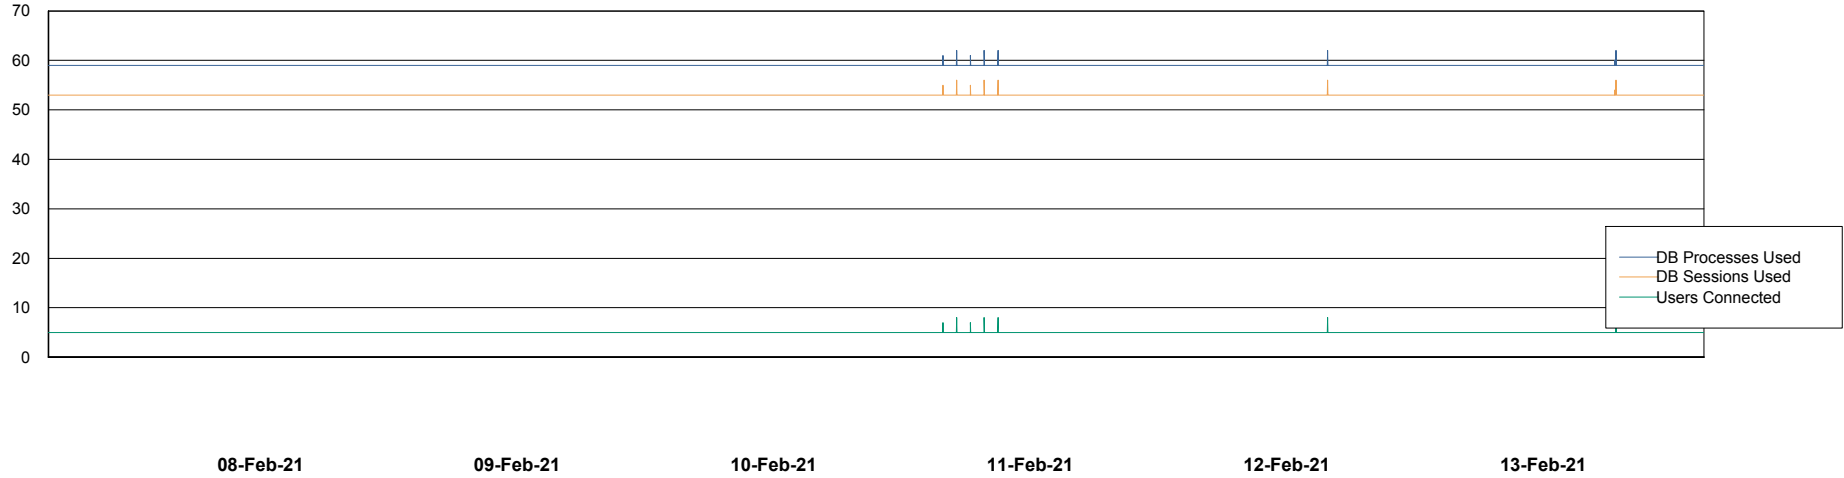

Database Performance ELJDB_Production

DB Processes Max 600
DB Sessions Max 924

Weekly SLA Customer Report

Customer ELJ Production
Database ID 72

Database Performance ELJDB_Standby

DB Processes Max 600
DB Sessions Max 924