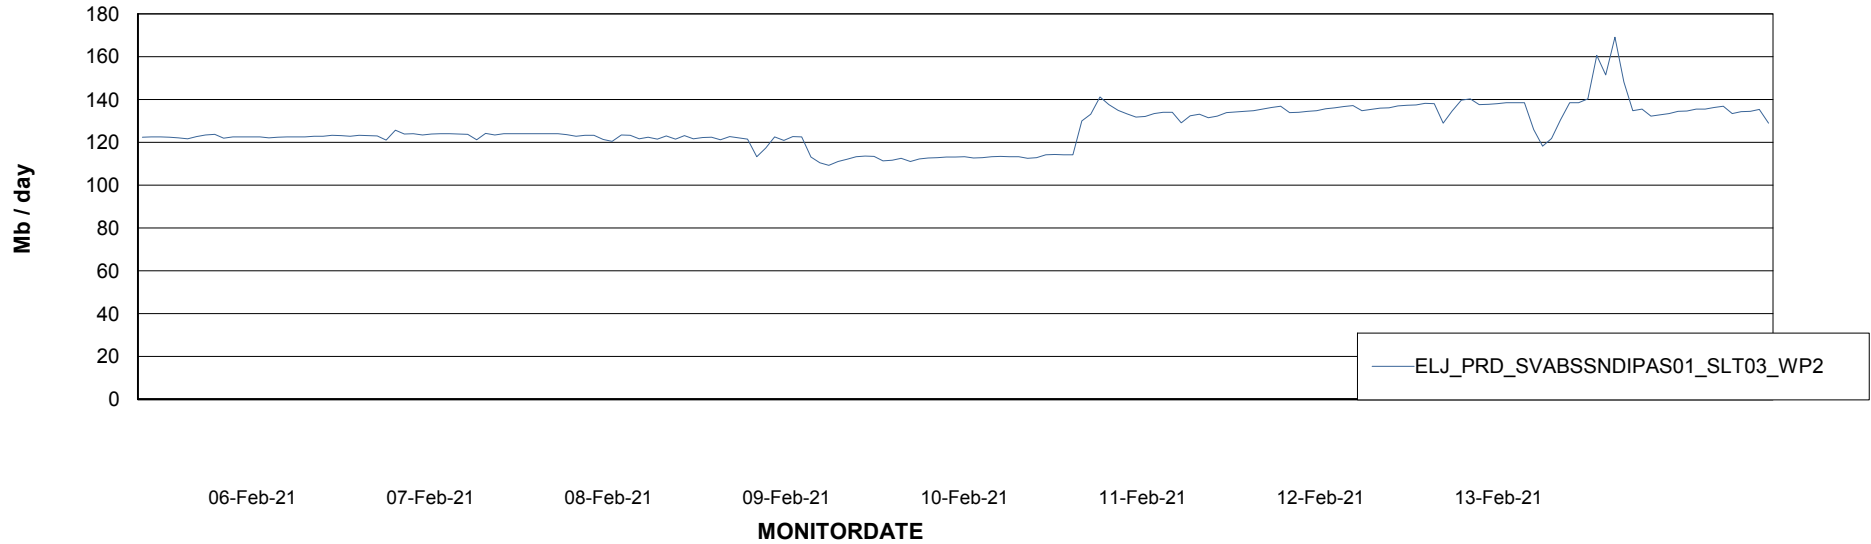

ABSSolute Application ReportServer Services

Avg memory used per ReportServer Service

Weekly SLA Customer Report

Customer ELJ Production
Database ID 72

ABSolute Web Component Services

Avg memory used per ABS Web component