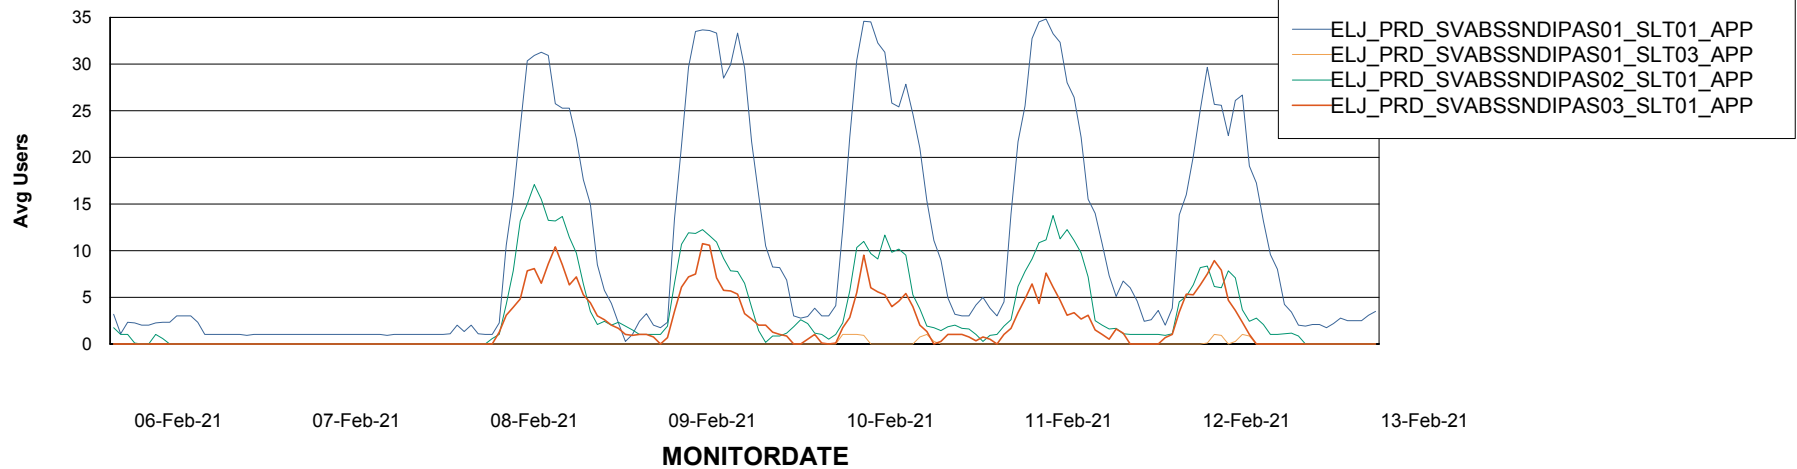

Weekly SLA Customer Report

Customer ELJ Production
Database ID 72

ABSSolute Application Server Services

Avg memory used per ABS Server Service

Avg users per day per ABS server

Weekly SLA Customer Report

Customer ELJ Production
Database ID 72