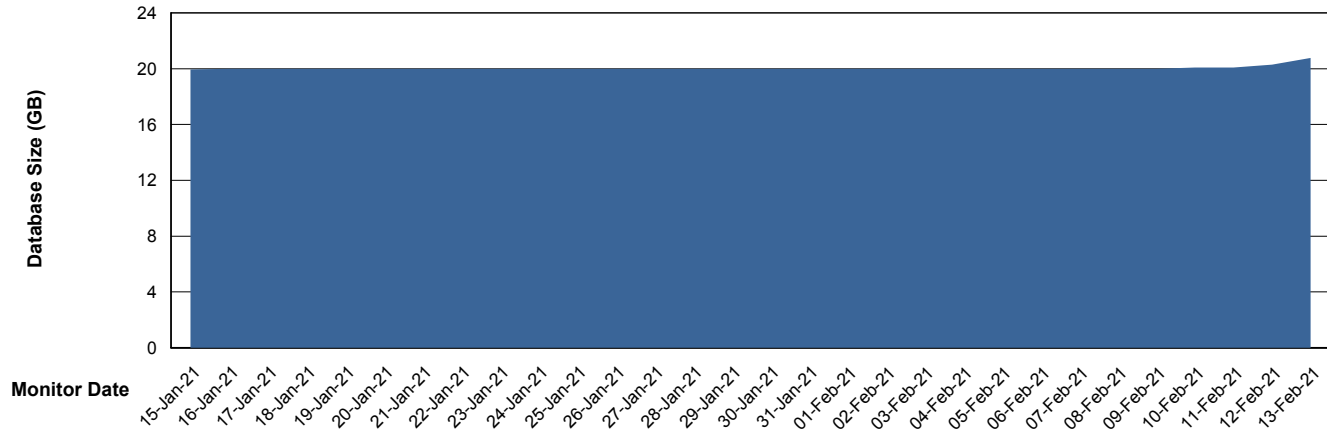

Database Performance ELJDB_Production

DB Processes Max 600
DB Sessions Max 924

Weekly SLA Customer Report

Customer ELJ Production
Database ID 72

Database Performance ELJDB_Standby

DB Processes Max 600
DB Sessions Max 924

Weekly SLA Customer Report

Customer ELJ Production
Database ID 72

DATABASE SIZE ELJDB_PRD_BI

Database growth over last month

DATABASE SIZE ELJDB_Production

Database growth over last month

Weekly SLA Customer Report