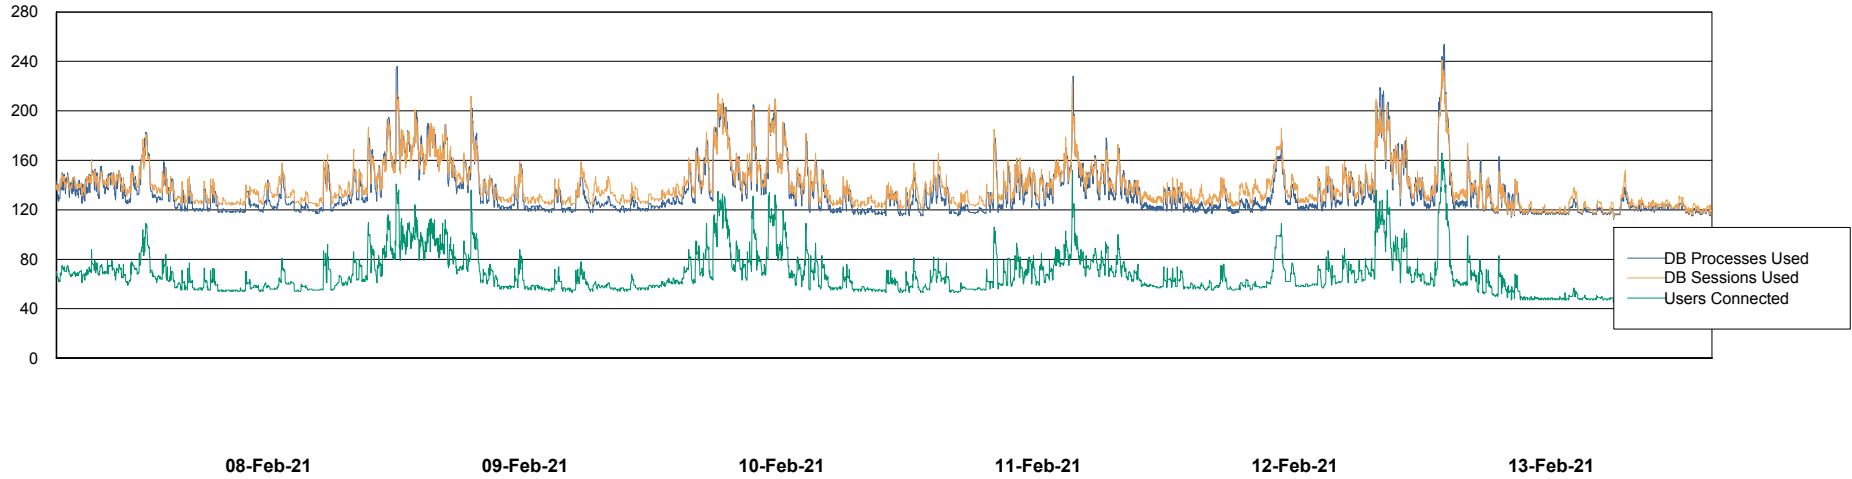

Database Performance ELJDB_Production

DB Processes Max 600
DB Sessions Max 924