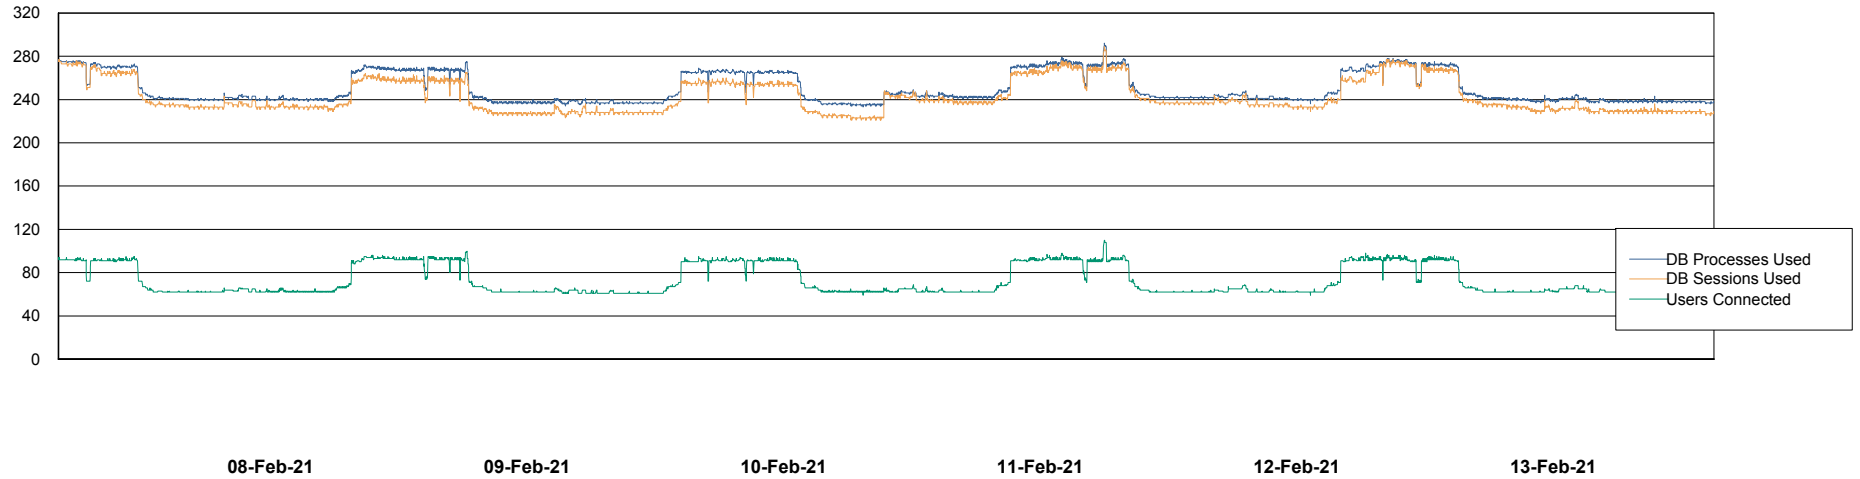

Weekly SLA Customer Report

Customer CLO Production
Database ID 38

Database Performance CLODB_PRD_BI

Weekly SLA Customer Report

Customer CLO Production
Database ID 38

Database Performance CLODB_PRD_Production

Weekly SLA Customer Report

Customer CLO Production
Database ID 38

Database Performance CLODB_PRD_Standby

Weekly SLA Customer Report

Customer CLO Production
Database ID 38

Database Performance CLODB_PRD_Test