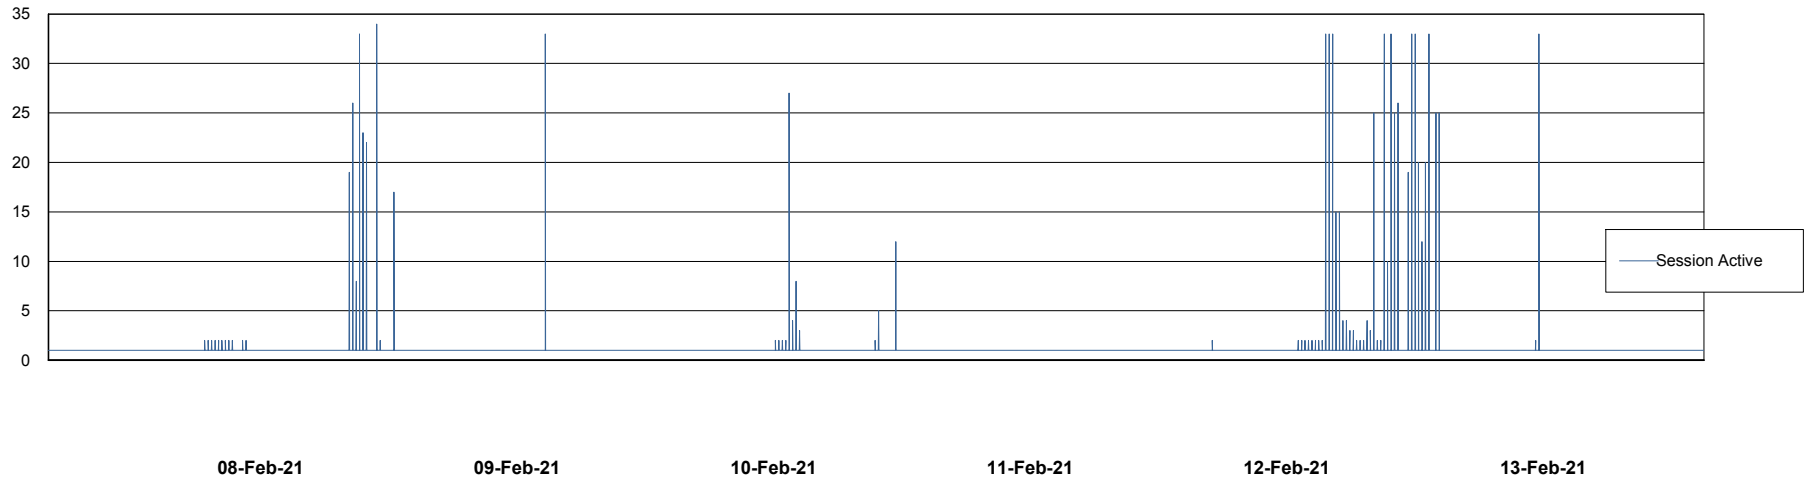

Database Performance CLODB_PRD_Standby