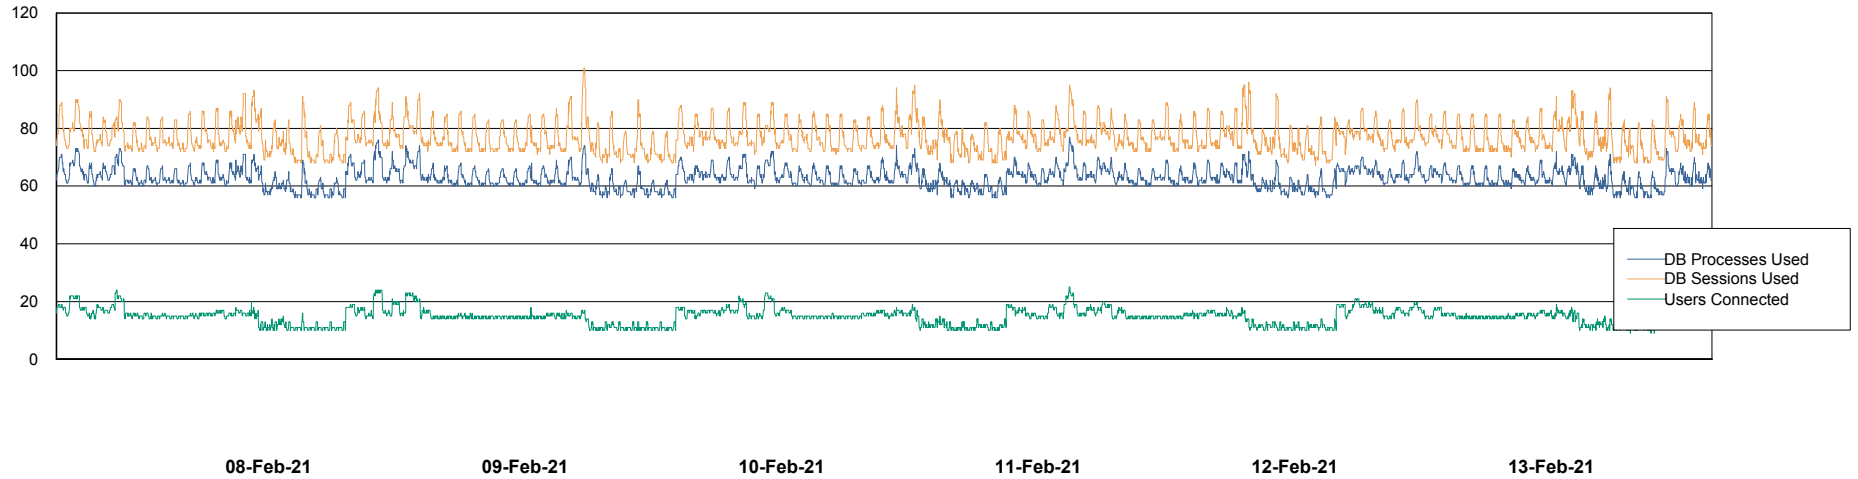

Database Performance CLODB_PRD_BI