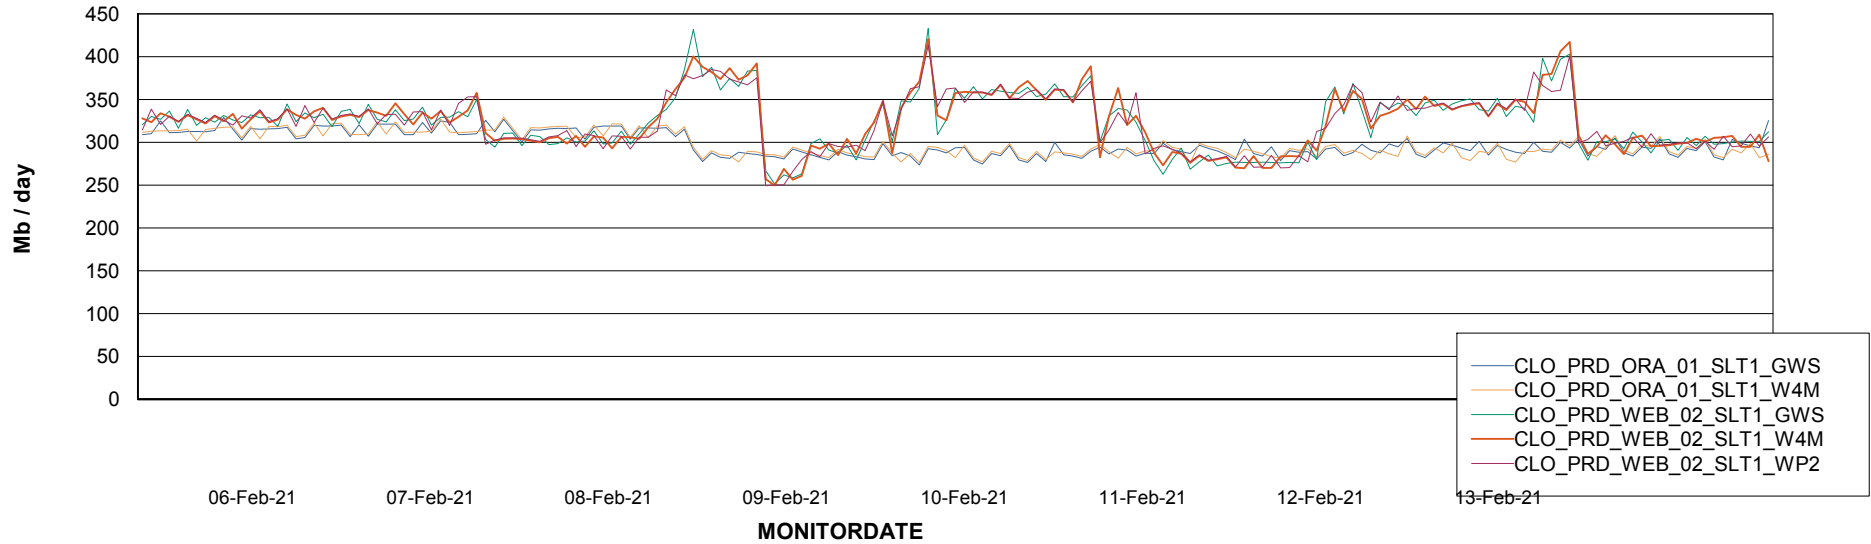

ABSSolute Web Component Services

Avg memory used per ABS Web component