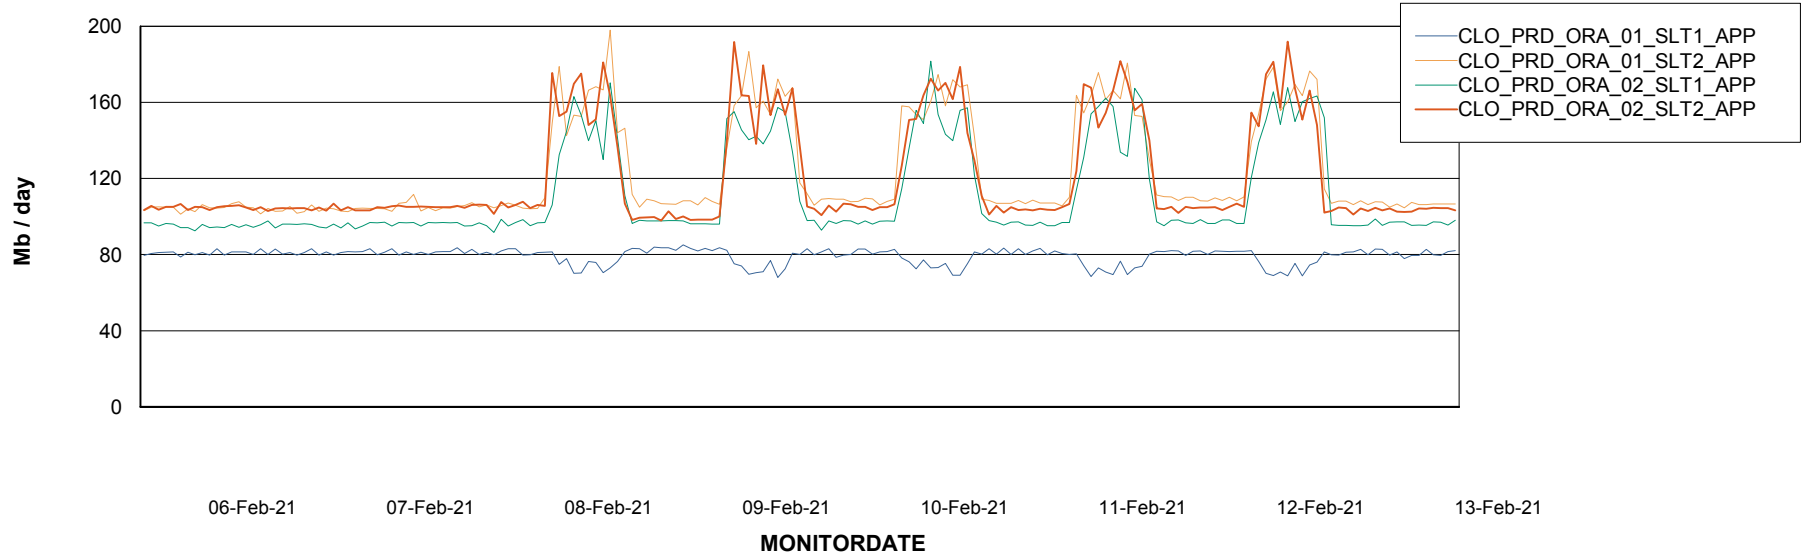

ABSSolute Application Server Services

Avg memory used per ABS Server Service