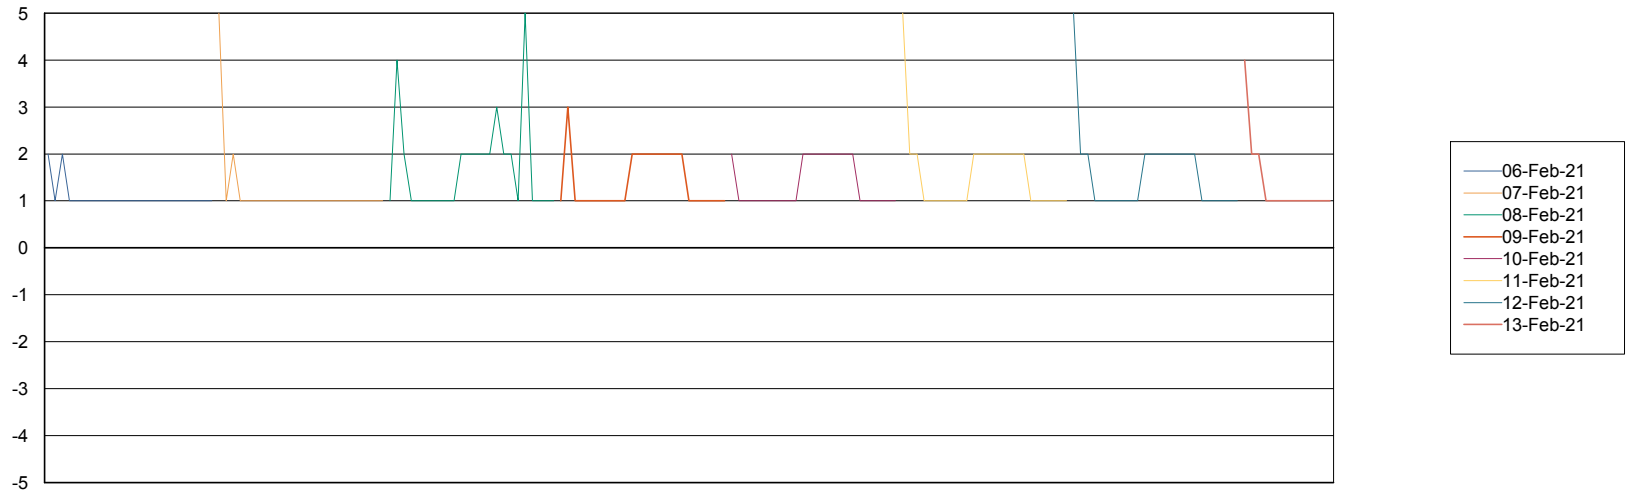

Standby Database Health CLO Production

Recovery lag for last 7 days