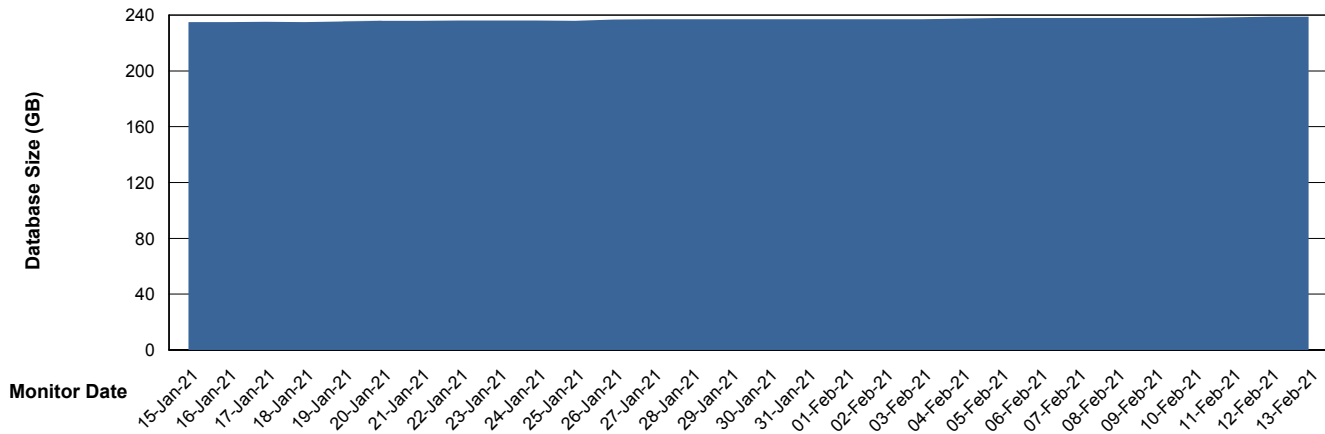

Weekly SLA Customer Report

Customer CLO Production
Database ID 38

DATABASE SIZE CLODB_PRD_BI

Database growth over last month

DATABASE SIZE CLODB_PRD_Production

Database growth over last month

Weekly SLA Customer Report