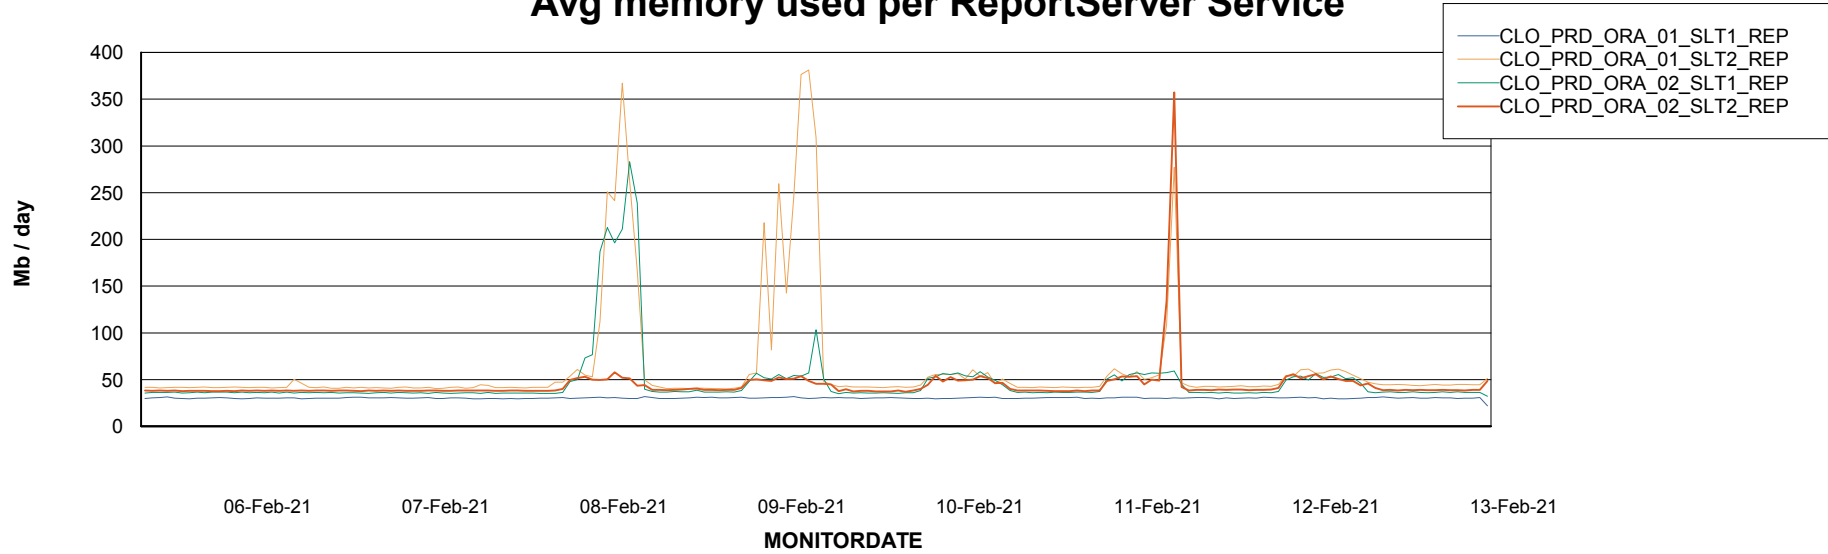

Avg memory used per ABS Server Service

Avg users per day per ABS server

Weekly SLA Customer Report

Customer CLO Production
Database ID 38

ABSSolute Application ReportServer Services

Avg memory used per ReportServer Service