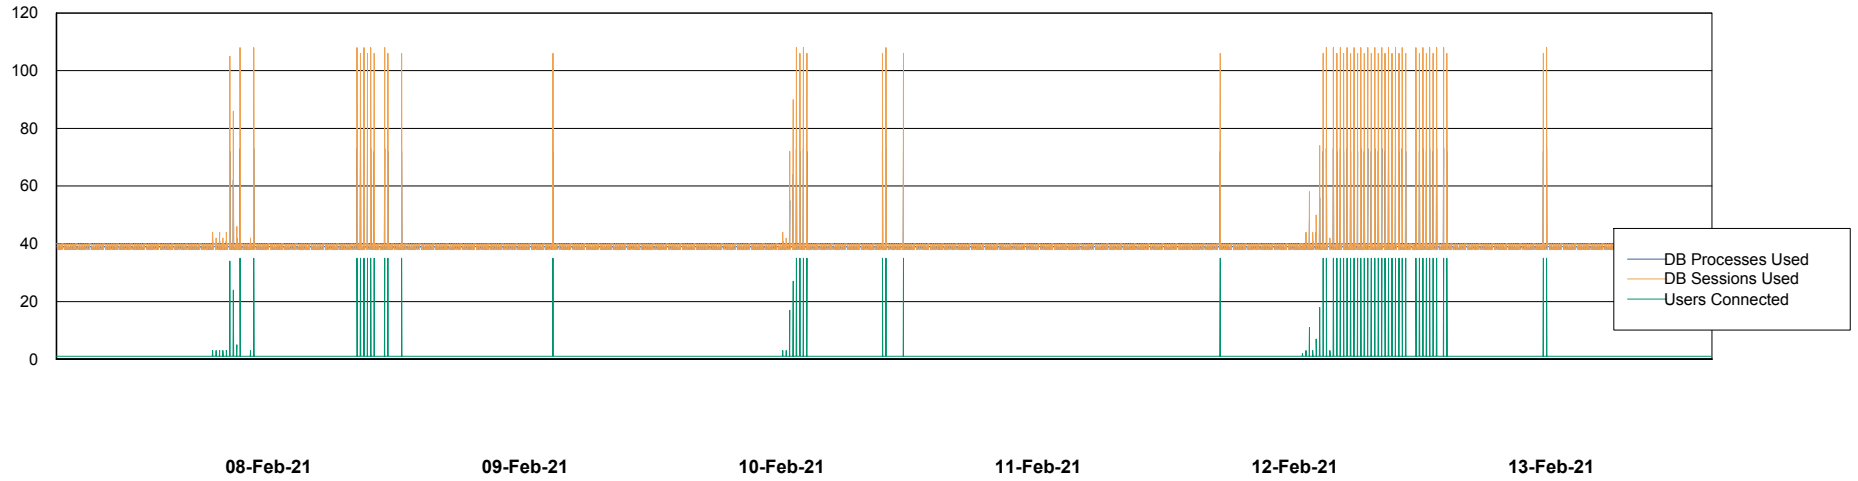

Database Performance CLODB_PRD_Standby