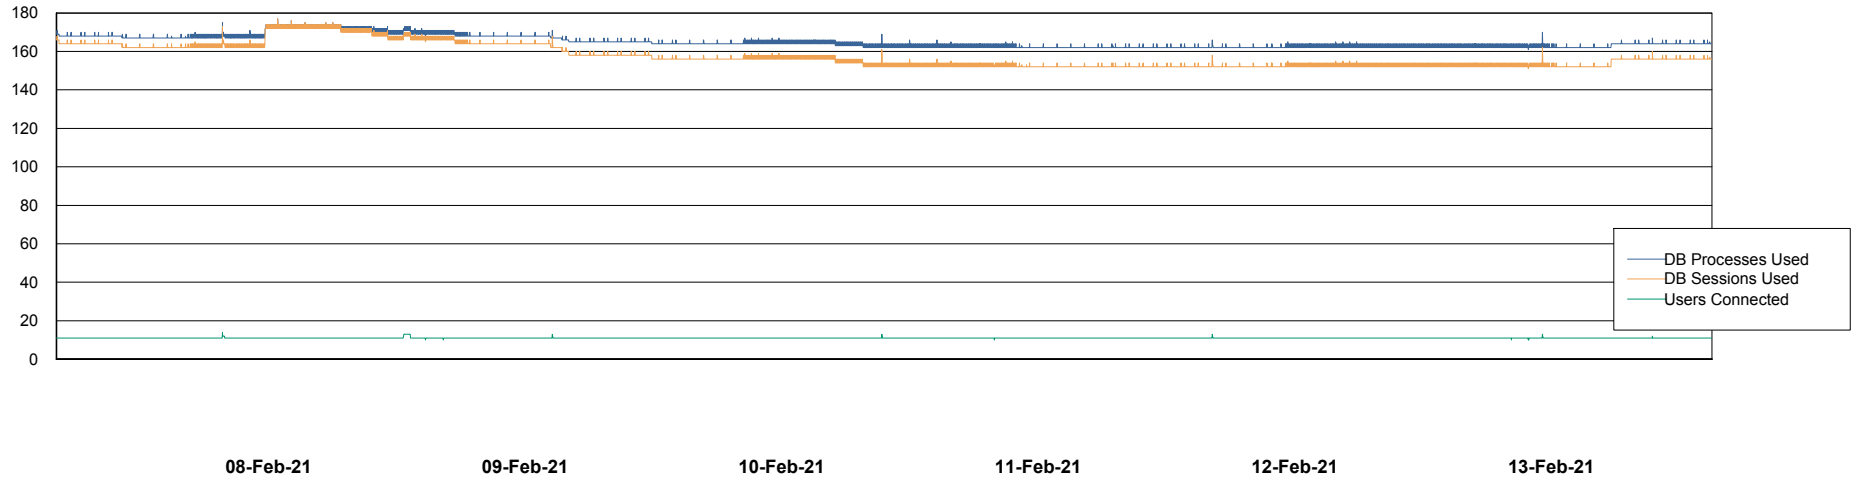

Weekly SLA Customer Report

Customer CLO Production
Database ID 38

Database Performance CLODB_PRD_Standby

Weekly SLA Customer Report

Customer CLO Production
Database ID 38

Database Performance CLODB_PRD_Test