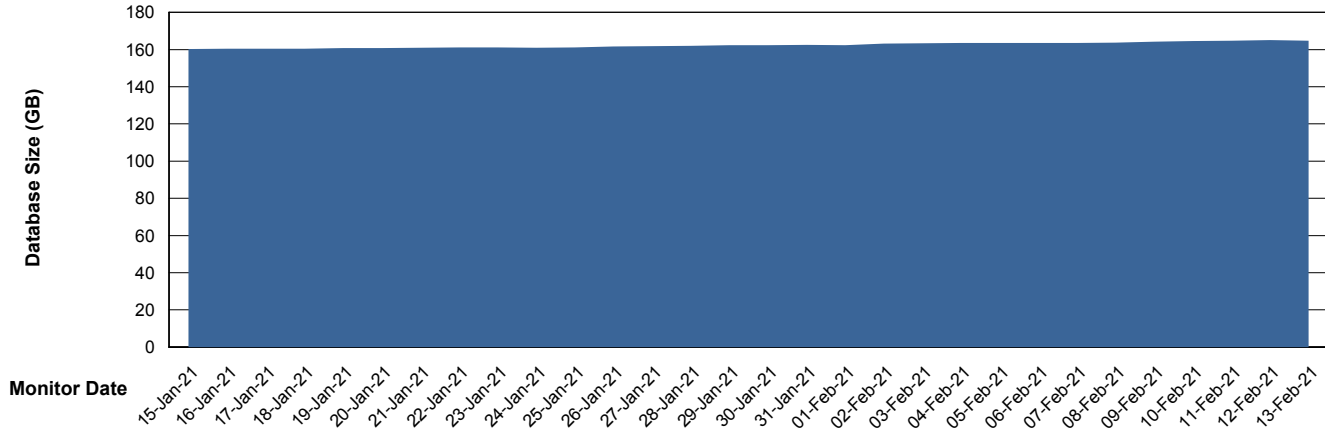

Weekly SLA Customer Report

Customer CLO Production
Database ID 38

Database Performance CLODB_PRD_Standby

Weekly SLA Customer Report

Customer CLO Production
Database ID 38

Database Performance CLODB_PRD_Test

Weekly SLA Customer Report

Customer CLO Production
Database ID 38

DATABASE SIZE CLODB_PRD_BI

Database growth over last month

DATABASE SIZE CLODB_PRD_Production

Database growth over last month

Weekly SLA Customer Report