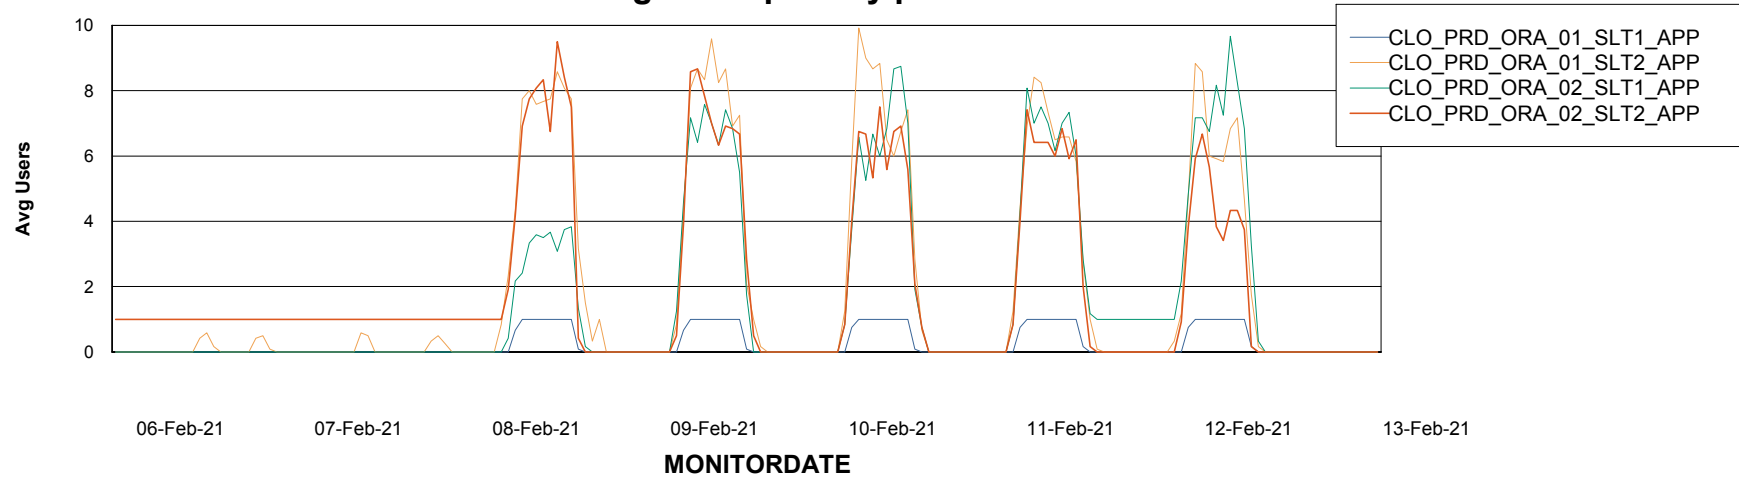

Avg users per day per ABS server