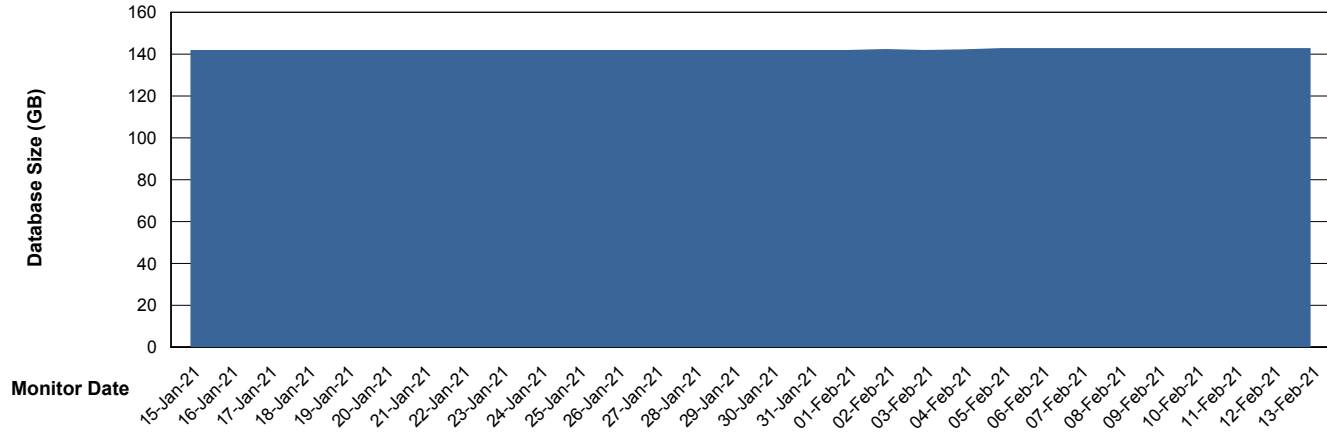

DATABASE SIZE CLODB_PRD_Test

Database growth over last month