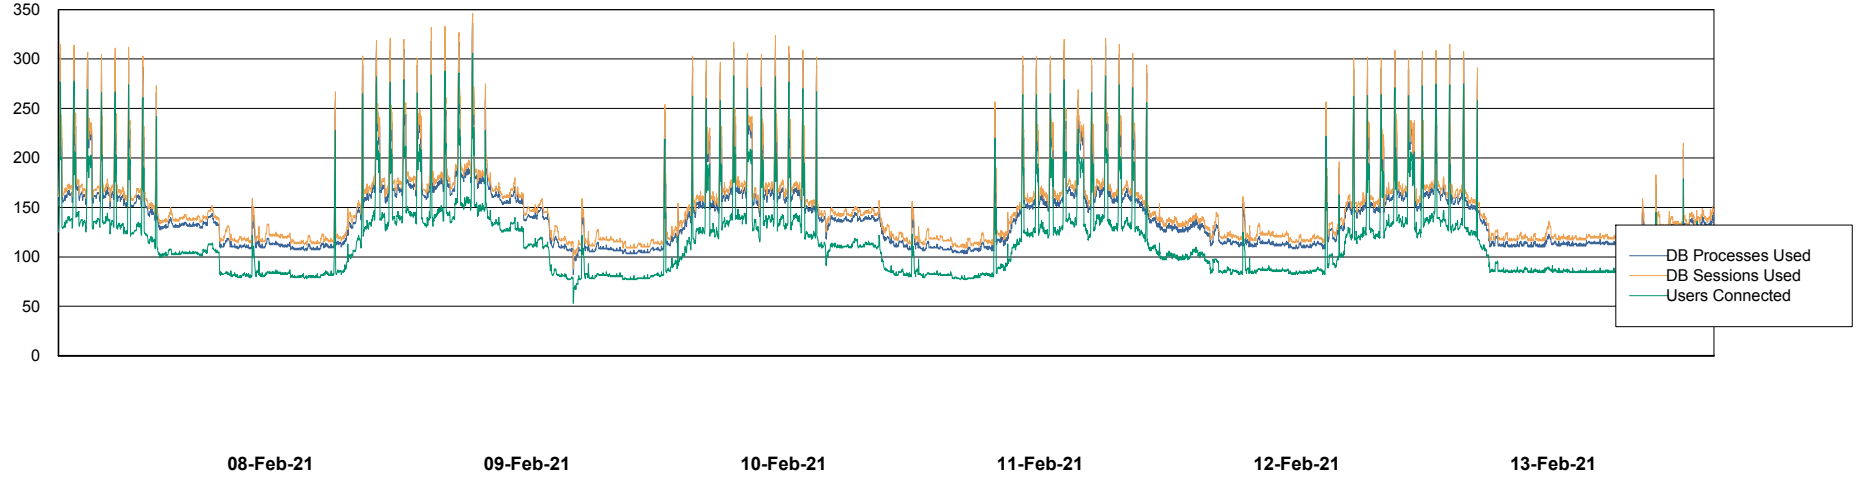

Harddisk Usage BNL_PRD_vm-absa03

| | Free disk space on c: (%) | Total disk space on c: (Gb) | Free disk space on d: (%) | Total disk space on d: (Gb) | Free disk space on f: (%) | Total disk space on f: (Gb) |
|-----------|---------------------------|-----------------------------|---------------------------|-----------------------------|---------------------------|-----------------------------|
| 13-Feb-21 | 70 | 127 | 60 | 127 | 92 | 64 |
| 12-Feb-21 | 70 | 127 | 60 | 127 | 92 | 64 |
| 11-Feb-21 | 69 | 127 | 60 | 127 | 92 | 64 |
| 10-Feb-21 | 70 | 127 | 60 | 127 | 92 | 64 |
| 09-Feb-21 | 71 | 127 | 60 | 127 | 92 | 64 |
| 08-Feb-21 | 71 | 127 | 60 | 127 | 92 | 64 |
| 07-Feb-21 | 71 | 127 | 60 | 127 | 92 | 64 |

Weekly SLA Customer Report

Customer BNL_Production
Database ID 83

Database Performance BNLDB_Production

DB Processes Max 700
DB Sessions Max 1,072

Weekly SLA Customer Report

Customer BNL_Production
 Database ID 83