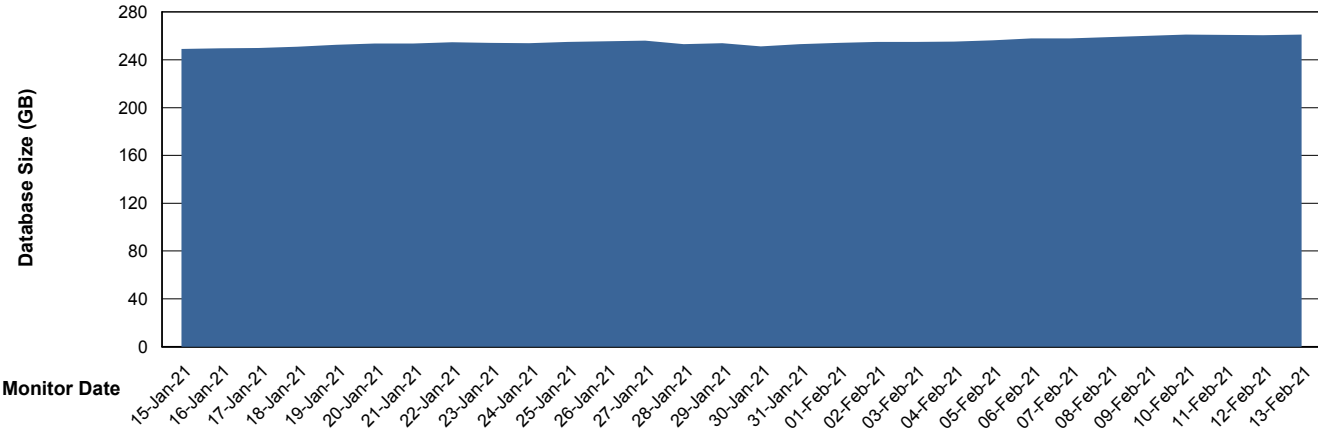

Weekly SLA Customer Report

Customer BNL_Production
Database ID 83

Database Performance BNLDB_Production

DB Processes Max 700
DB Sessions Max 1,072

Weekly SLA Customer Report

Customer BNL_Production
 Database ID 83

DATABASE SIZE BNLDB_Production

Database growth over last month

Database Tablespace BNLDB_Production

| Date | Tablespace Name | Filesize (Gb) | Usedsize (Gb) | Percentage free |
|-----------|-----------------|---------------|---------------|-----------------|
| 13-Feb-21 | ABSDATA | 122 | 71 | 42 |
| | INDX | 340 | 153 | 55 |
| 12-Feb-21 | ABSDATA | 122 | 71 | 42 |
| | INDX | 340 | 152 | 55 |
| 11-Feb-21 | ABSDATA | 122 | 71 | 42 |
| | INDX | 340 | 152 | 55 |
| 10-Feb-21 | ABSDATA | 122 | 71 | 42 |
| | INDX | 340 | 152 | 55 |
| 09-Feb-21 | ABSDATA | 122 | 71 | 42 |
| | INDX | 340 | 152 | 55 |
| 08-Feb-21 | ABSDATA | 122 | 70 | 43 |
| | INDX | 340 | 152 | 55 |
| 07-Feb-21 | ABSDATA | 122 | 70 | 43 |
| | INDX | 340 | 152 | 55 |