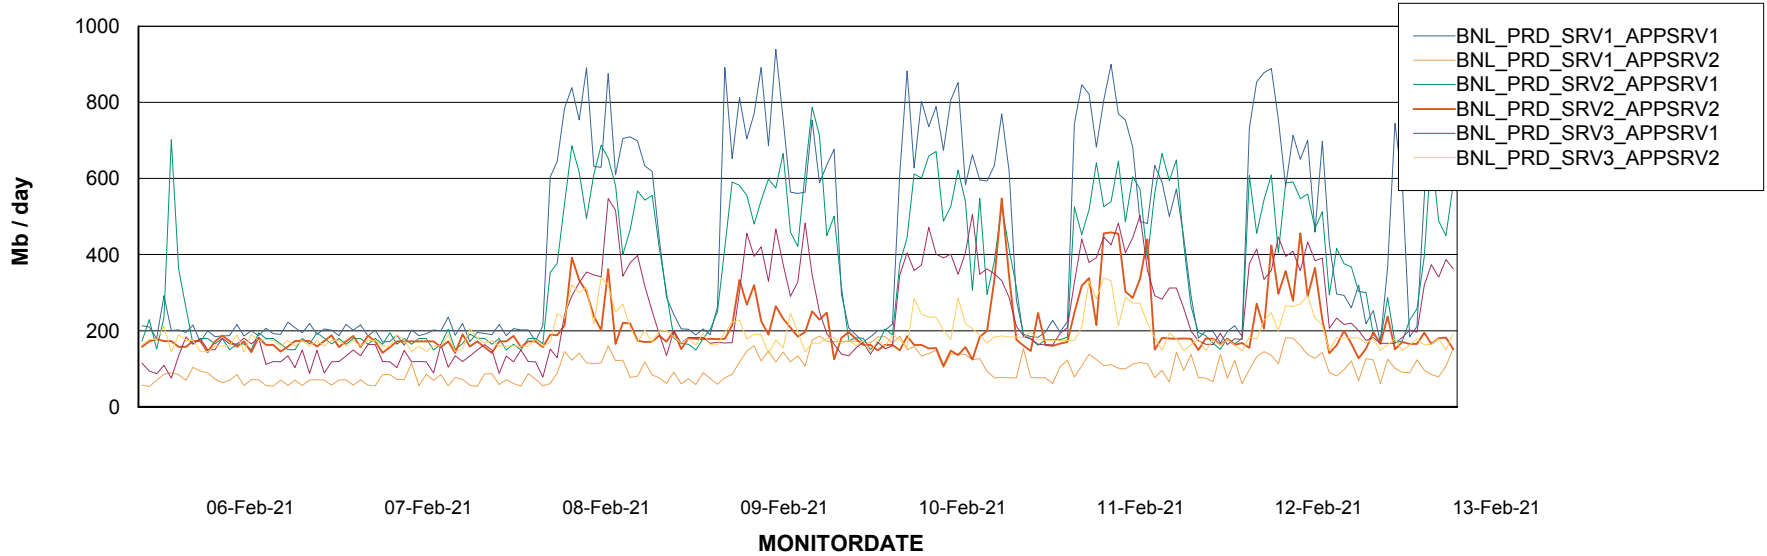

Weekly SLA Customer Report

Customer BNL_Production
Database ID 83

Database Performance BNLDB_Production

DB Processes Max 700
DB Sessions Max 1,072

Weekly SLA Customer Report

Customer BNL_Production
 Database ID 83

DATABASE SIZE BNLDB_Production

Database growth over last month

Database Tablespace BNLDB_Production

| Date | Tablespace Name | Filesize (Gb) | Usedsize (Gb) | Percentage free |
|-----------|-----------------|---------------|---------------|-----------------|
| 13-Feb-21 | ABSDATA | 122 | 71 | 42 |
| | INDX | 340 | 153 | 55 |
| 12-Feb-21 | ABSDATA | 122 | 71 | 42 |
| | INDX | 340 | 152 | 55 |
| 11-Feb-21 | ABSDATA | 122 | 71 | 42 |
| | INDX | 340 | 152 | 55 |
| 10-Feb-21 | ABSDATA | 122 | 71 | 42 |
| | INDX | 340 | 152 | 55 |
| 09-Feb-21 | ABSDATA | 122 | 71 | 42 |
| | INDX | 340 | 152 | 55 |
| 08-Feb-21 | ABSDATA | 122 | 70 | 43 |
| | INDX | 340 | 152 | 55 |
| 07-Feb-21 | ABSDATA | 122 | 70 | 43 |
| | INDX | 340 | 152 | 55 |

Weekly SLA Customer Report

Customer BNL_Production
Database ID 83

ABSSolute Application Server Services

Avg memory used per ABS Server Service

Avg users per day per ABS server

Weekly SLA Customer Report

Customer BNL_Production
Database ID 83