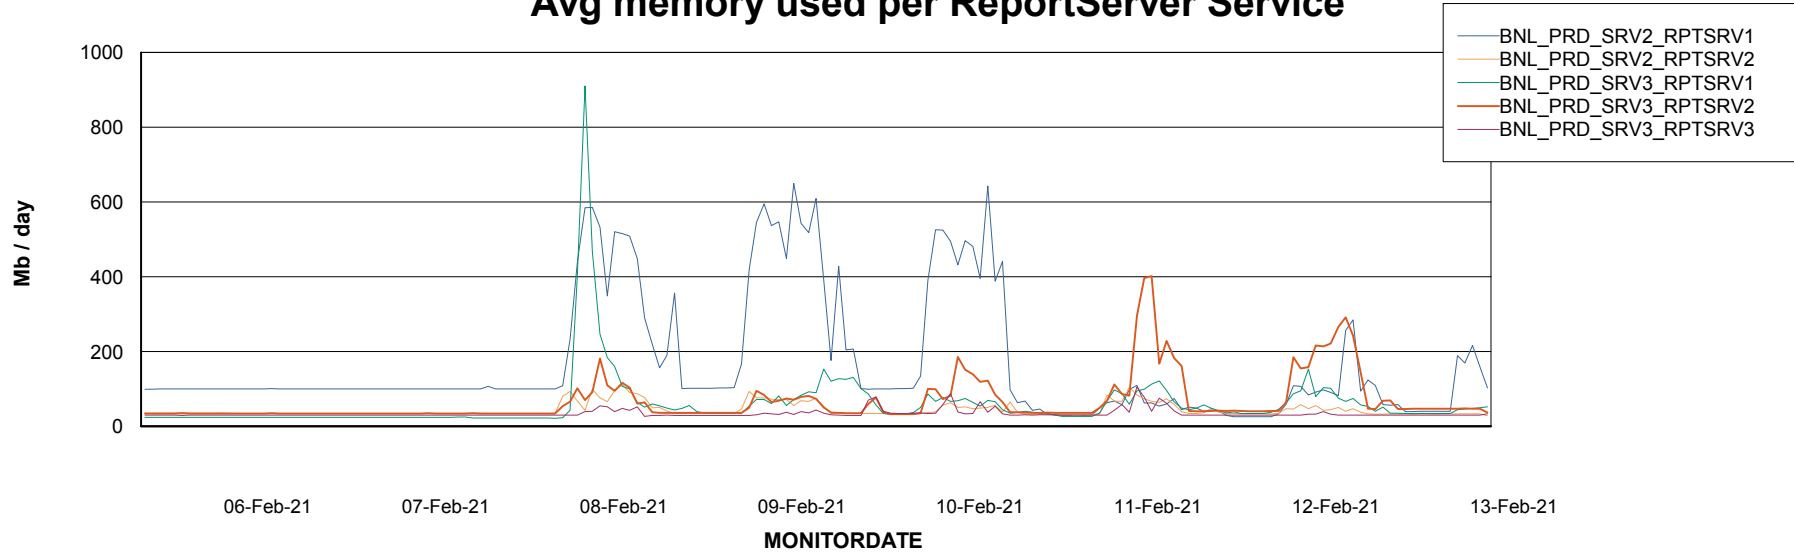

ABSSolute Web Component Services

Avg memory used per ReportServer Service