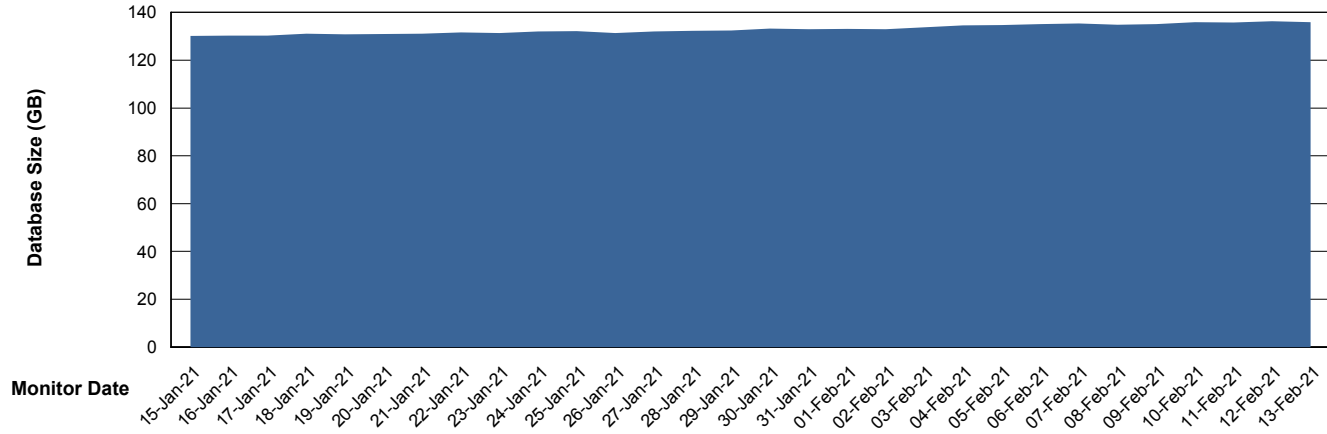

Weekly SLA Customer Report

Customer BGG_Production
Database ID 58

Database Performance BGGDB_BI

Weekly SLA Customer Report

Customer BGG_Production
Database ID 58

Database Performance BGGDB_Production

Weekly SLA Customer Report

Customer BGG_Production
Database ID 58

Database Performance BGGDB_Standby

Weekly SLA Customer Report

Customer BGG_Production
Database ID 58

DATABASE SIZE BGGDB_BI

Database growth over last month

DATABASE SIZE BGGDB_Production

Database growth over last month

Weekly SLA Customer Report

Customer BGG_Production
 Database ID 58

Database Tablespace BGGDB_BI

Date	Tablespace Name	Filesize (Gb)	Usedsize (Gb)	Percentage free
13-Feb-21	ABSDATA	74	64	14
	INDX	80	70	13
12-Feb-21	ABSDATA	74	64	14
	INDX	80	70	13
11-Feb-21	ABSDATA	74	63	15
	INDX	80	70	13
10-Feb-21	ABSDATA	74	63	15
	INDX	80	70	13
09-Feb-21	ABSDATA	74	63	15
	INDX	80	70	13
08-Feb-21	ABSDATA	74	63	15
	INDX	80	70	13
07-Feb-21	ABSDATA	74	63	15
	INDX	80	69	14