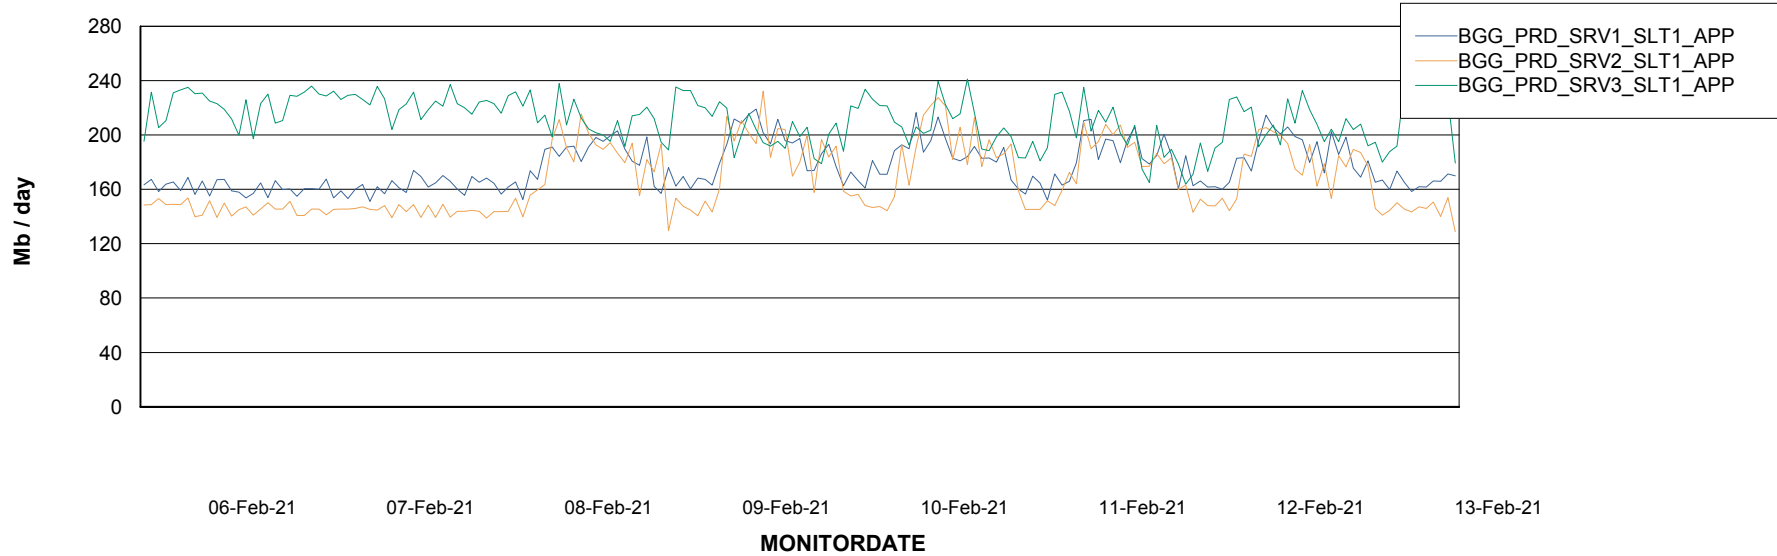

ABSSolute Application Server Services

Avg memory used per ABS Server Service