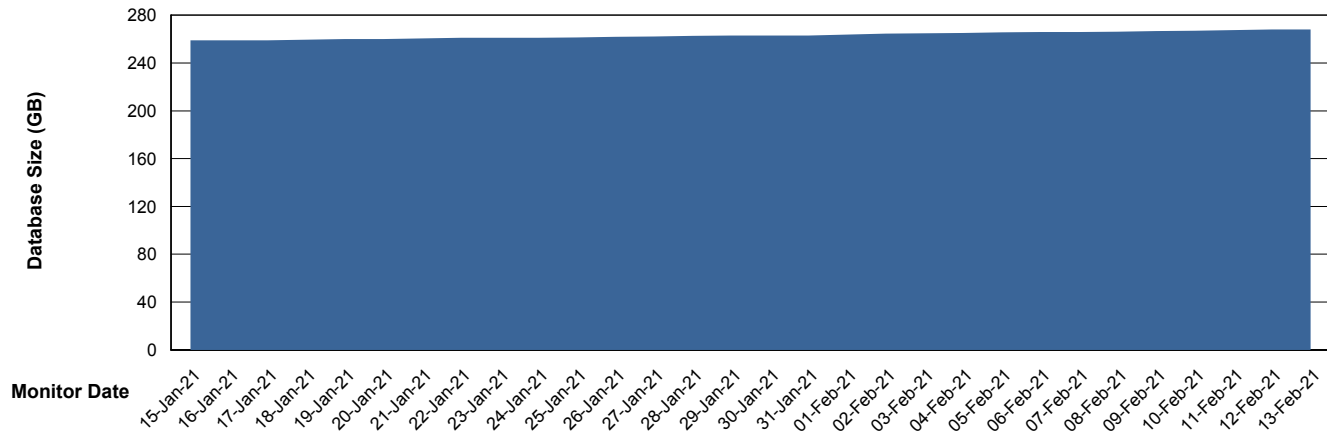

DATABASE SIZE BGGDB_Production

Database growth over last month