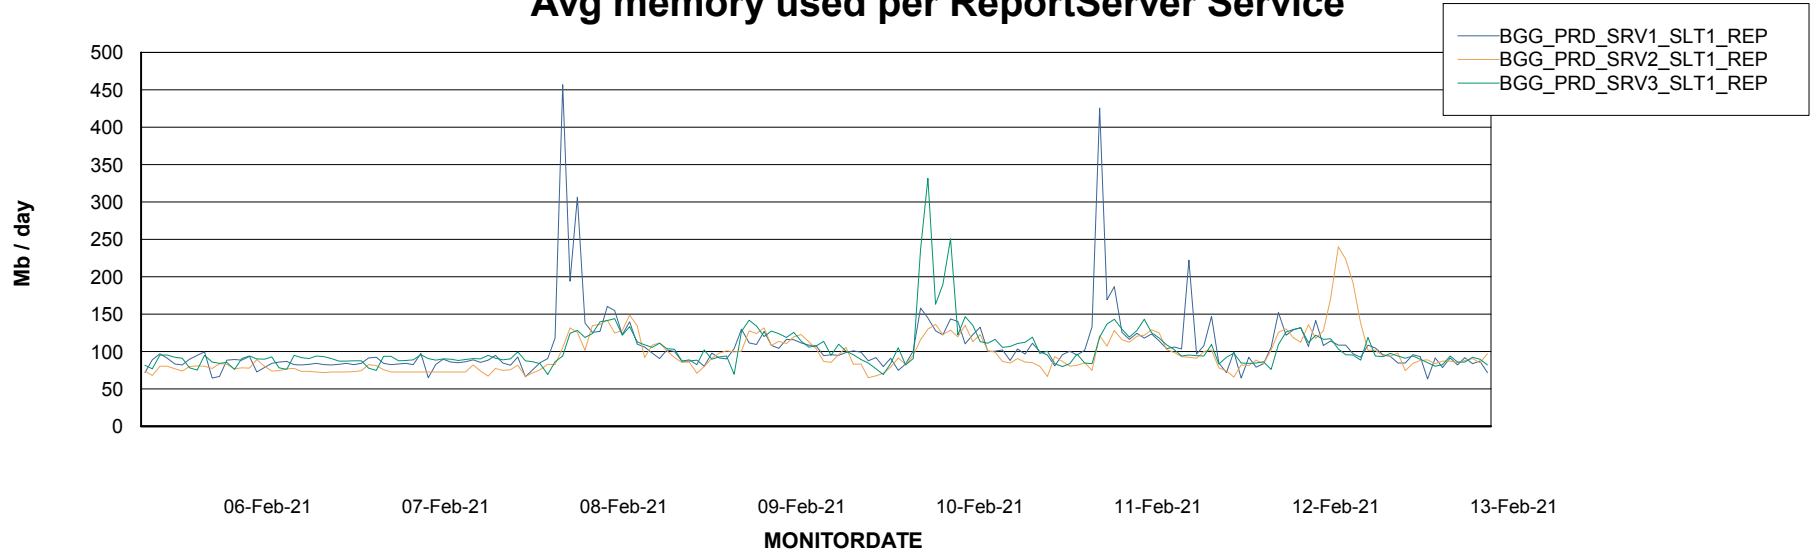

Avg memory used per ABS Server Service

Avg users per day per ABS server

Weekly SLA Customer Report

Customer BGG_Production
Database ID 58

ABSSolute Application ReportServer Services

Avg memory used per ReportServer Service