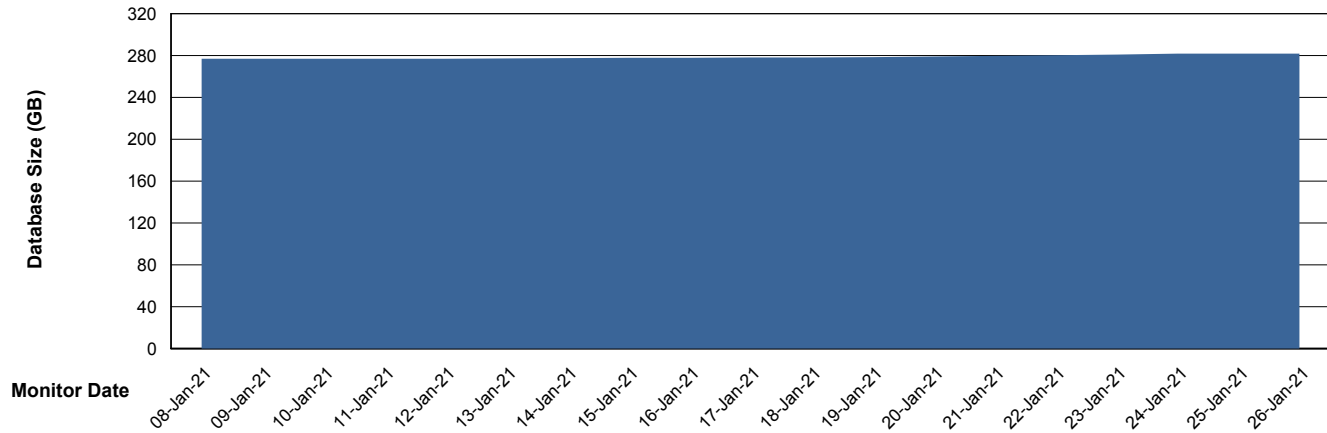

Database Performance VOSDB_Standby

DB Processes Max 300
DB Sessions Max 472

Weekly SLA Customer Report

Customer VOS_Production
Database ID 68

DATABASE SIZE VOSBIDB_Production

Database growth over last month

DATABASE SIZE VOSDB_Production

Database growth over last month

Weekly SLA Customer Report

Customer VOS_Production
 Database ID 68

Database Tablespace VOSBIDB_Production

Date	Tablespace Name	Filesize (Gb)	Usedsize (Gb)	Percentage free
06-Feb-21	ABSDATA	70	46	34
	INDX	74	65	12
05-Feb-21	ABSDATA	70	46	34
	INDX	74	65	12
04-Feb-21	ABSDATA	70	46	34
	INDX	74	65	12
03-Feb-21	ABSDATA	70	46	34
	INDX	74	65	12
02-Feb-21	ABSDATA	70	46	34
	INDX	74	65	12
01-Feb-21	ABSDATA	70	46	34
	INDX	74	65	12
31-Jan-21	ABSDATA	70	46	34
	INDX	74	65	12