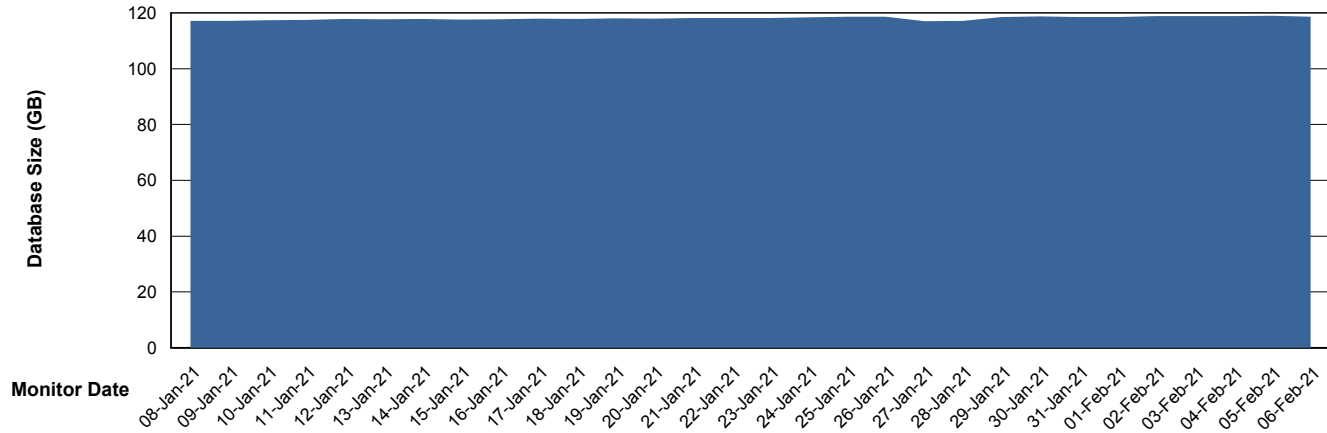

Database Performance VOSDB_Standby

DB Processes Max 300
DB Sessions Max 472

Weekly SLA Customer Report

Customer VOS_Production
Database ID 68

DATABASE SIZE VOSBIDB_Production

Database growth over last month

DATABASE SIZE VOSDB_Production

Database growth over last month

Weekly SLA Customer Report

Customer VOS_Production
 Database ID 68

Database Tablespace VOSBIDB_Production

Date	Tablespace Name	Filesize (Gb)	Usedsize (Gb)	Percentage free
06-Feb-21	ABSDATA	70	46	34
	INDX	74	65	12
05-Feb-21	ABSDATA	70	46	34
	INDX	74	65	12
04-Feb-21	ABSDATA	70	46	34
	INDX	74	65	12
03-Feb-21	ABSDATA	70	46	34
	INDX	74	65	12
02-Feb-21	ABSDATA	70	46	34
	INDX	74	65	12
01-Feb-21	ABSDATA	70	46	34
	INDX	74	65	12
31-Jan-21	ABSDATA	70	46	34
	INDX	74	65	12