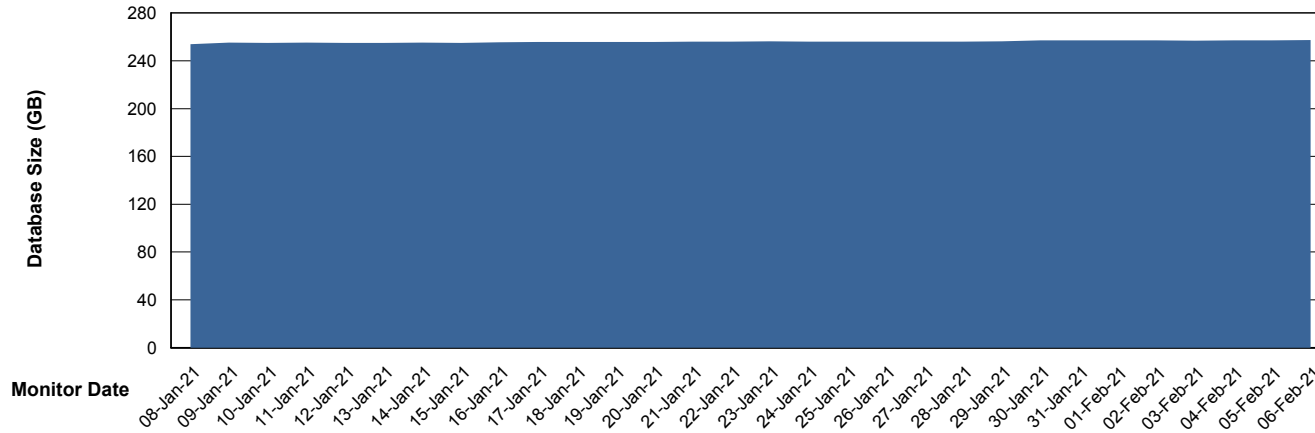

DATABASE SIZE ABSVEN06 Primary DB 2019

Database growth over last month