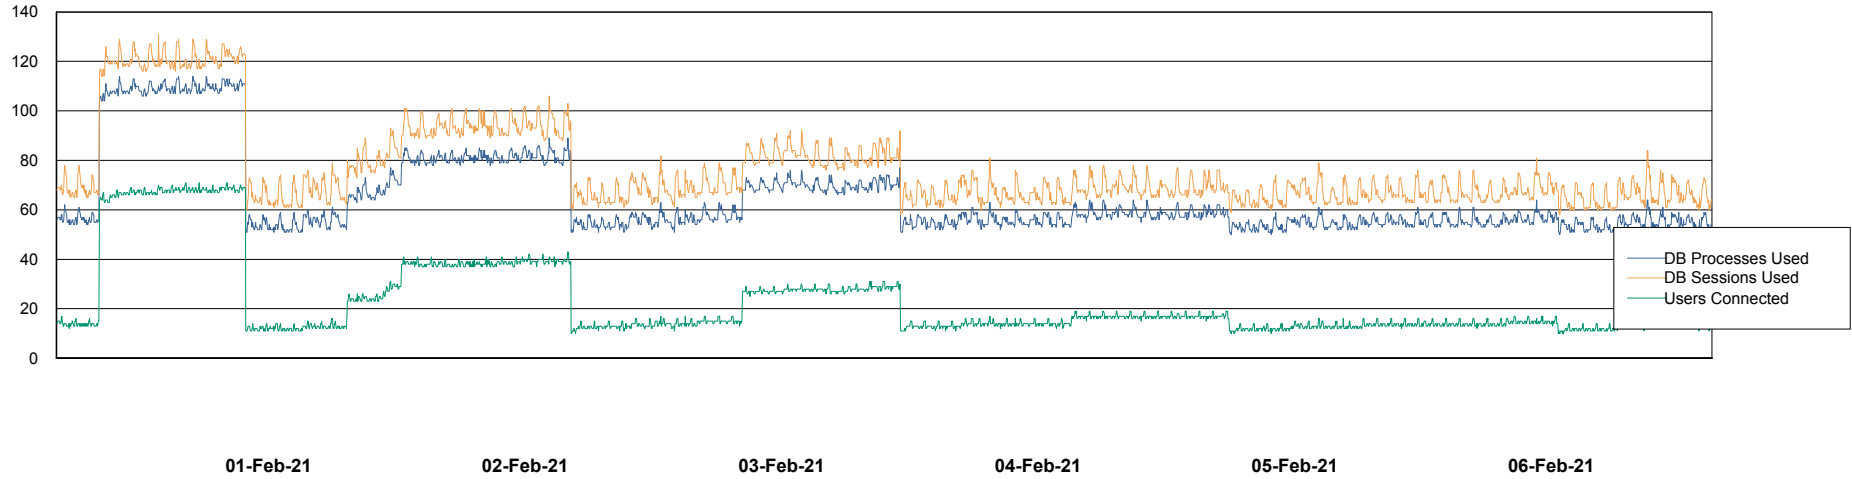

Database Performance VENDB_BI

DB Processes Max 500
DB Sessions Max 772