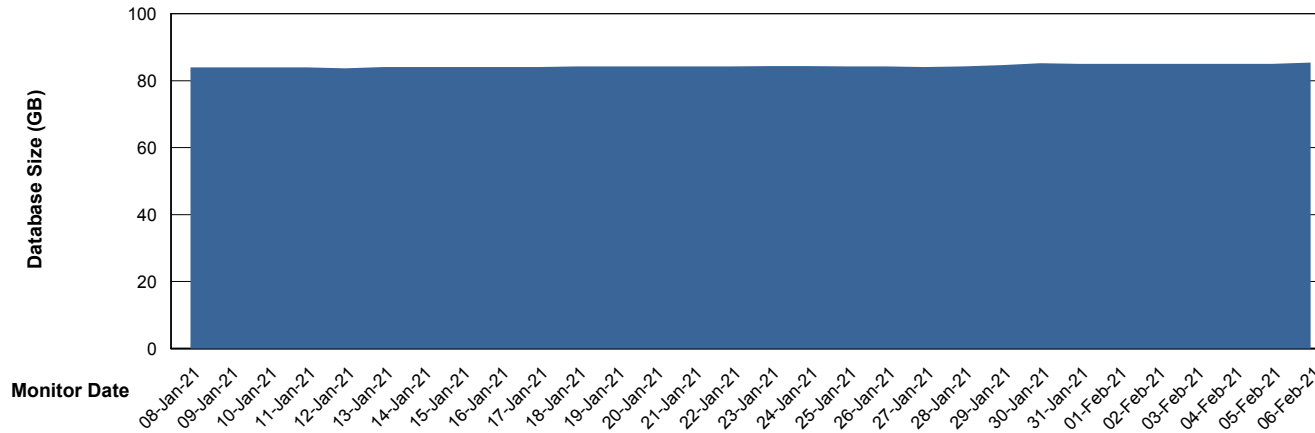

# Weekly SLA Customer Report

Customer VEN\_Production  
Database ID 35

DATABASE SIZE ABSVEN06 Primary DB 2019

### Database growth over last month

DATABASE SIZE VENDB\_BI

### Database growth over last month