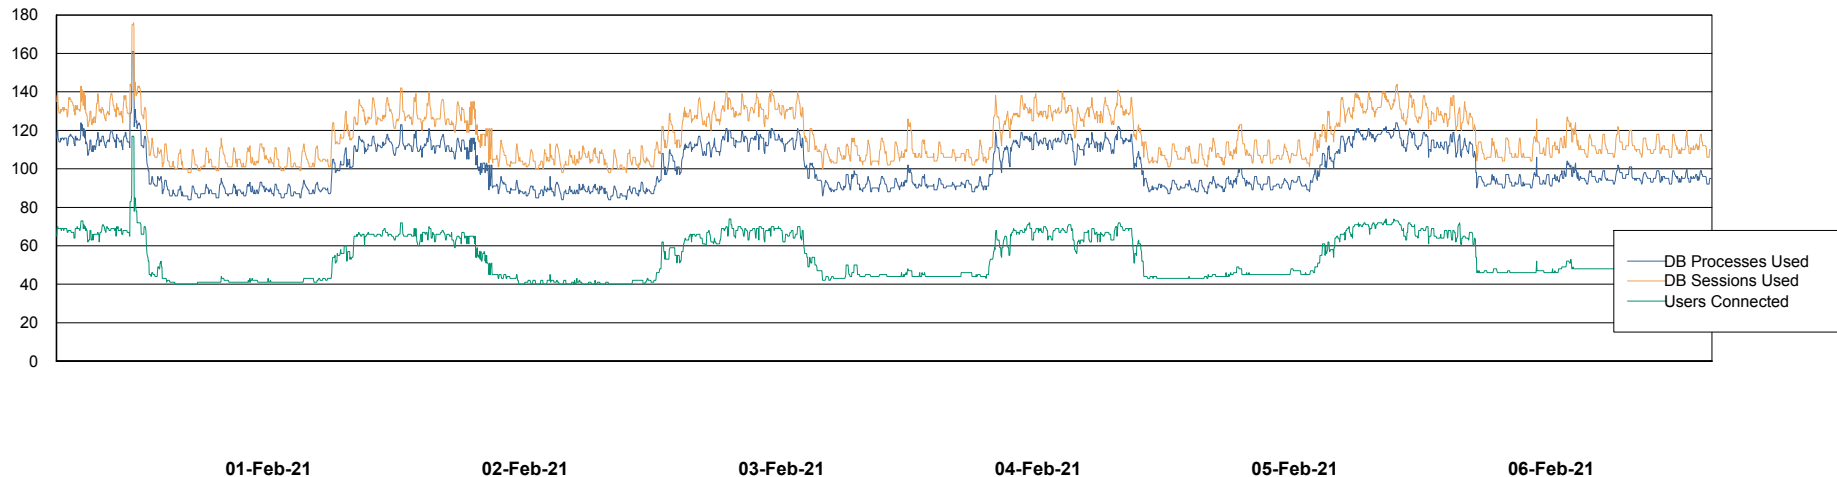

Database Performance ABSVEN06 Primary DB 2019

DB Processes Max 300
DB Sessions Max 472