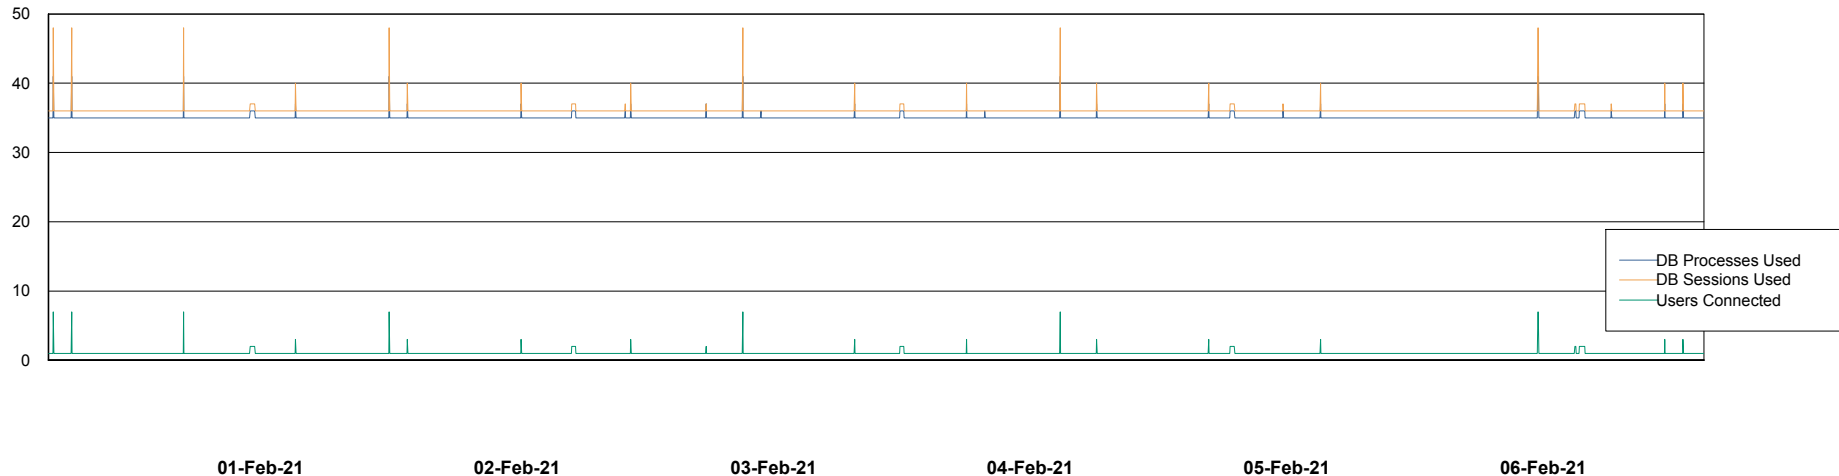

Database Performance ABSVEN07 Standby DB 2019

DB Processes Max 300
DB Sessions Max 472