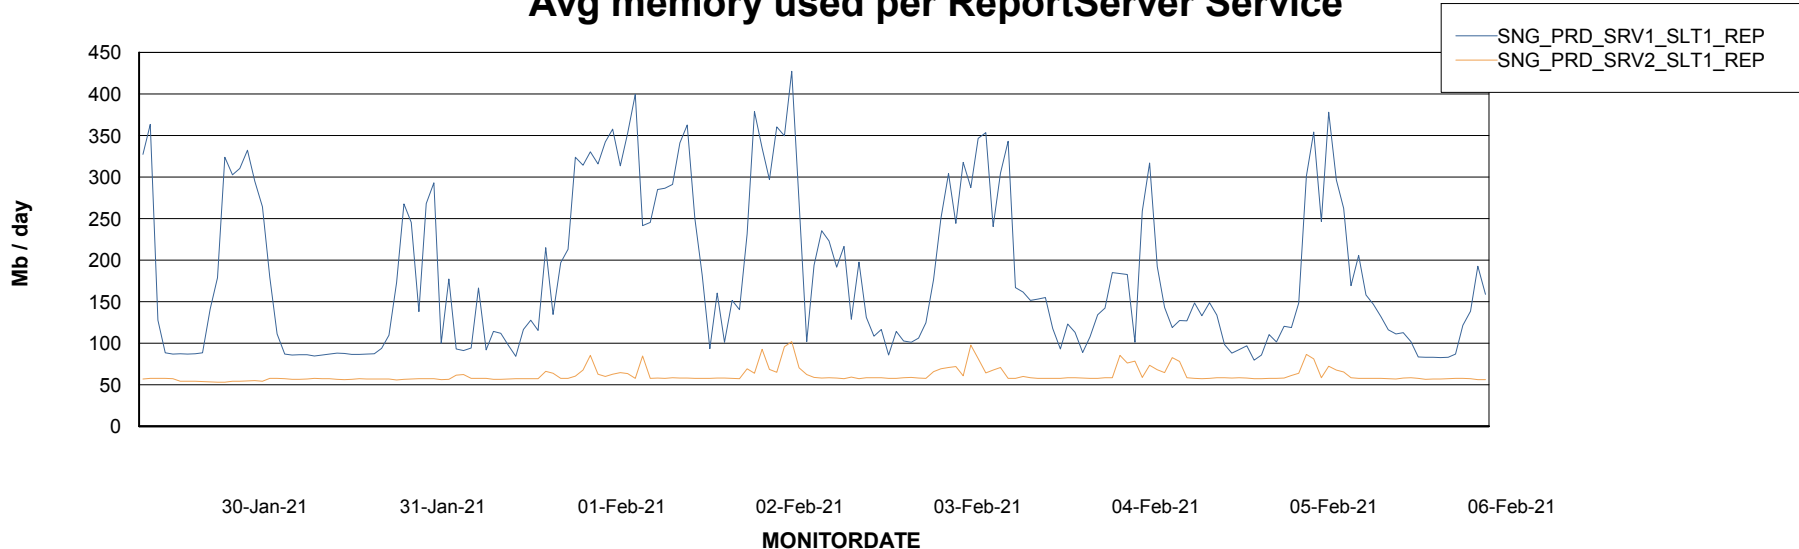

ABSSolute Application ReportServer Services

Avg memory used per ReportServer Service