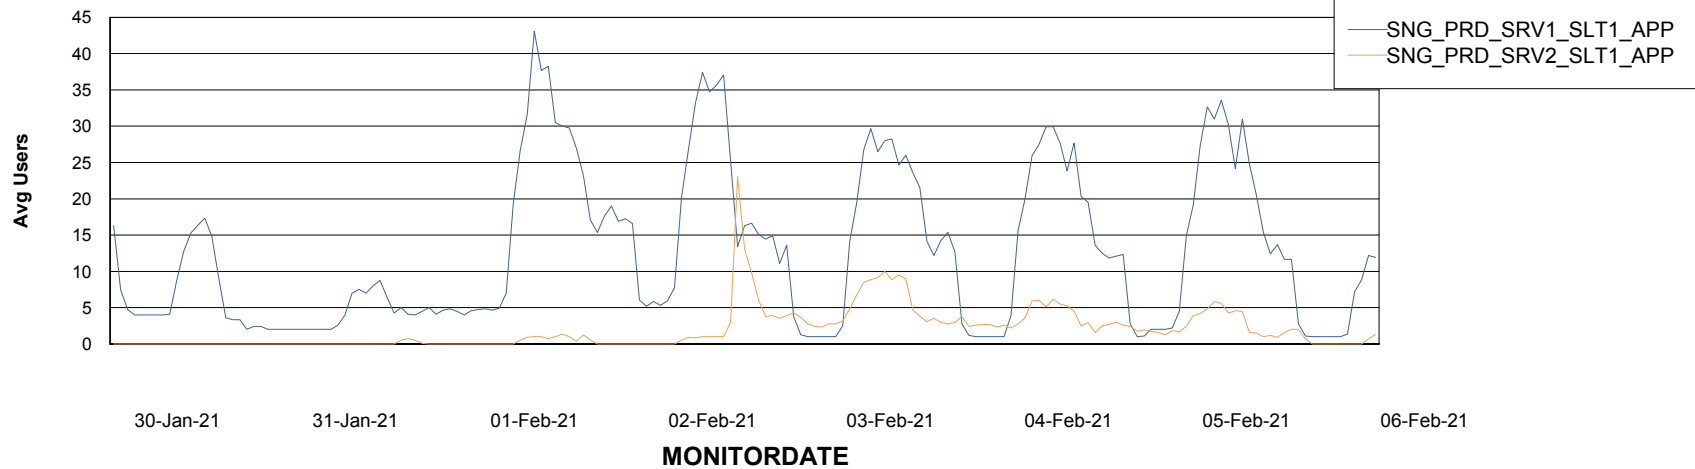

Avg users per day per ABS server