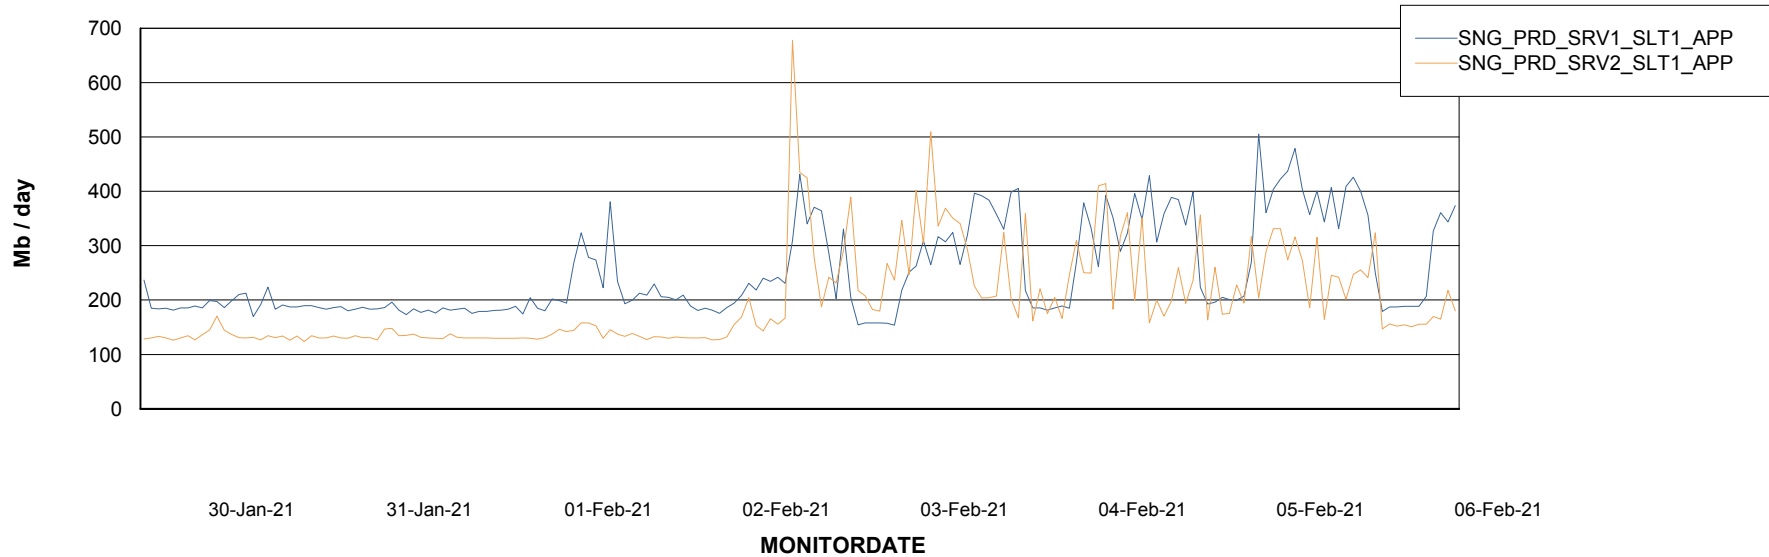

ABSSolute Application Server Services

Avg memory used per ABS Server Service