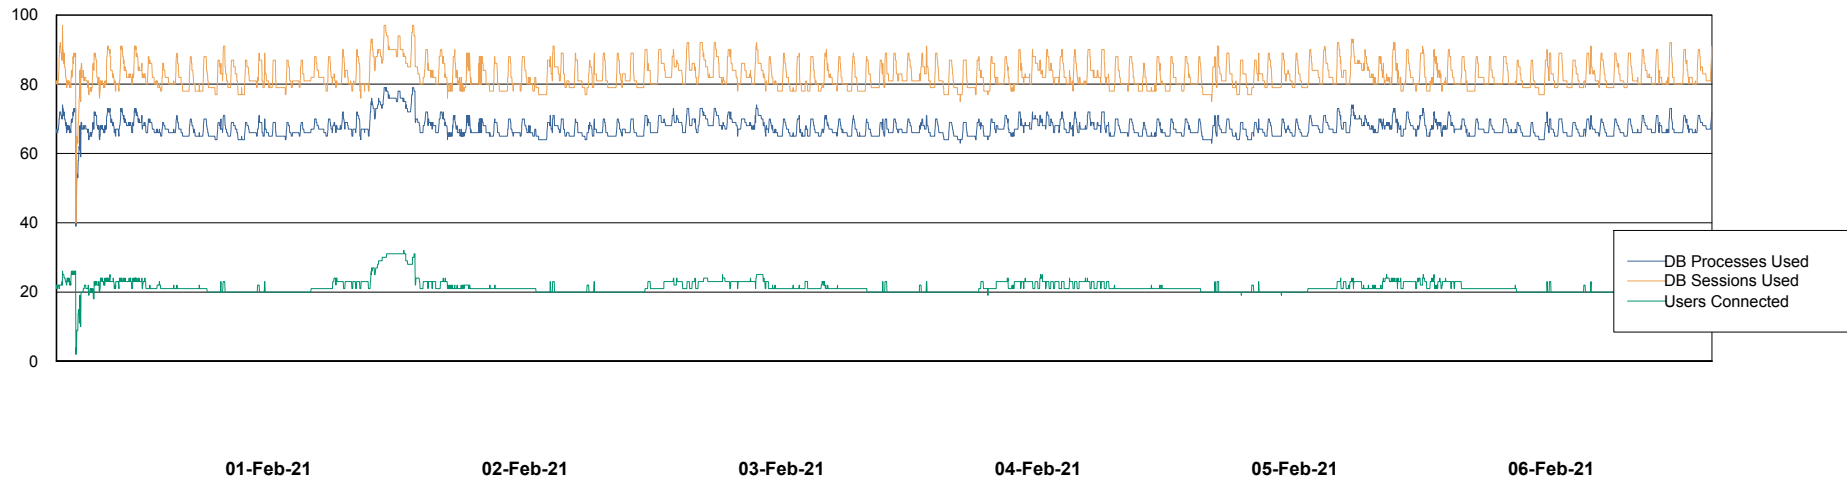

Database Performance RSS_DB_Primary (2020)

DB Processes Max 300
DB Sessions Max 472