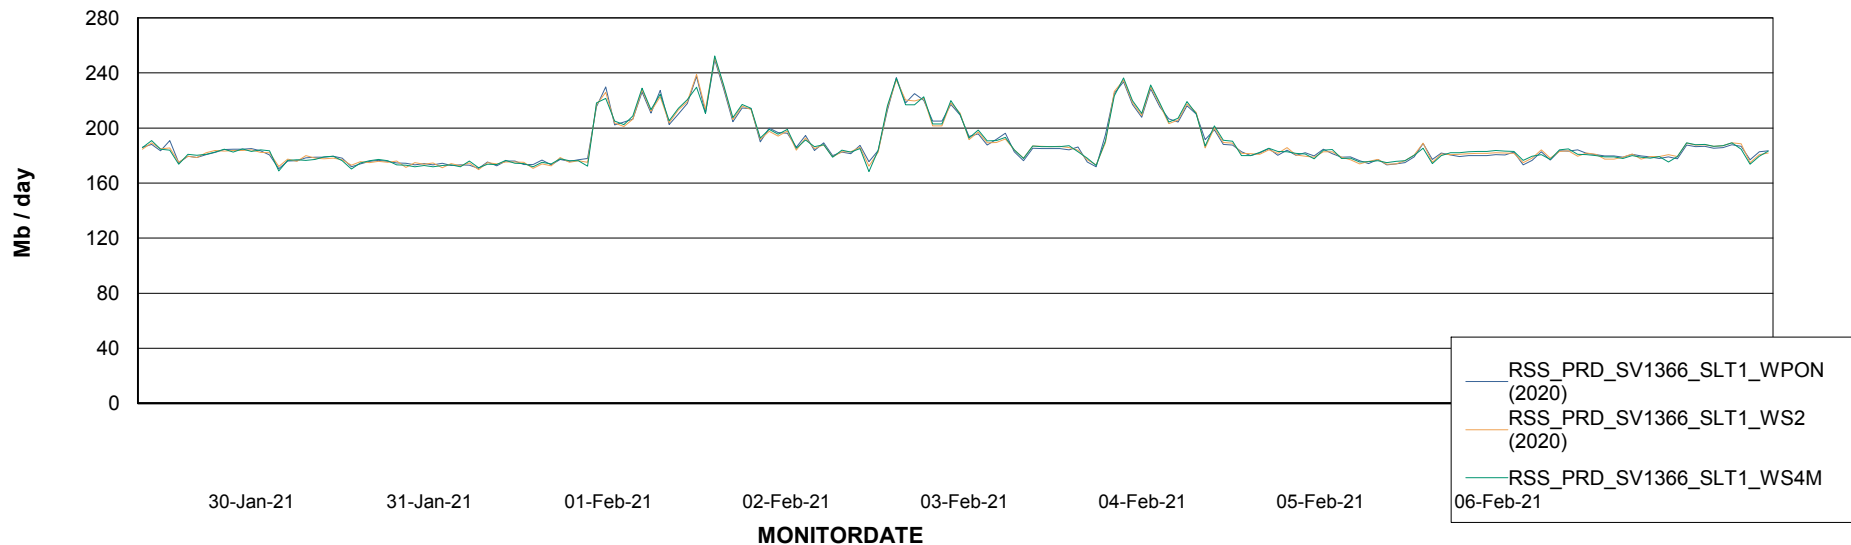

ABSSolute Application ReportServer Services

Avg memory used per ReportServer Service

Weekly SLA Customer Report

Customer RSS Production
Database ID 52

ABSSolute Web Component Services

Avg memory used per ABS Web component