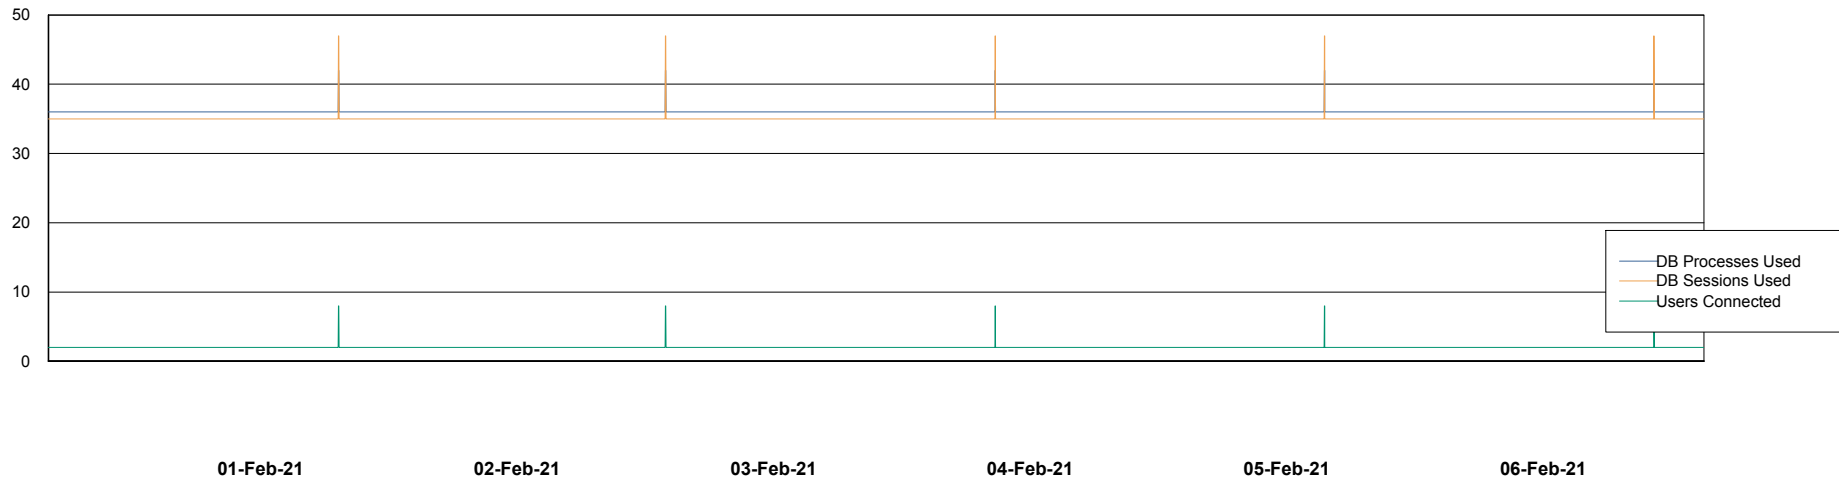

Database Performance RSS_DB_Standby (2020)

DB Processes Max 300
DB Sessions Max 472