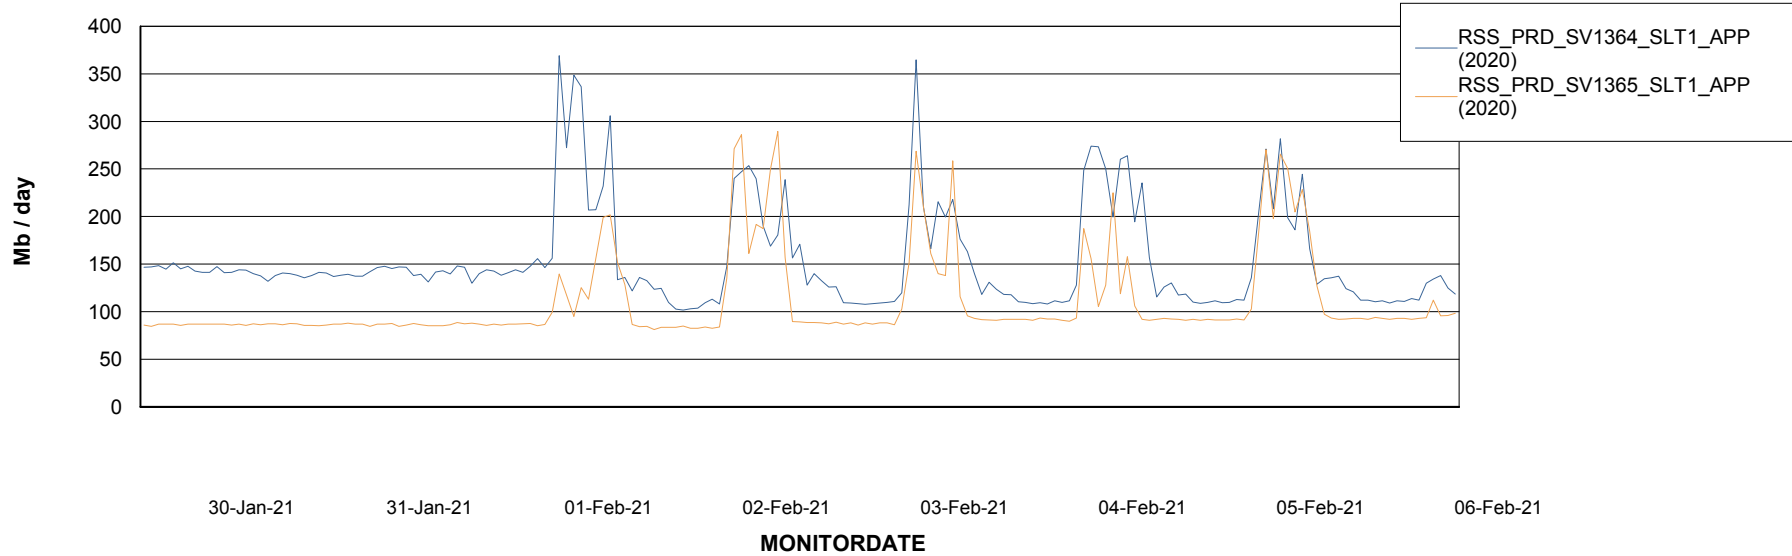

Database Tablespace RSS_DB_Primary (2020)

Date	Tablespace Name	Filesize (Gb)	Usedsize (Gb)	Percentage free
06-Feb-21	ABSDATA	42	31	26
	INDX	37	31	16
05-Feb-21	ABSDATA	42	30	29
	INDX	37	31	16
04-Feb-21	ABSDATA	42	30	29
	INDX	37	31	16
03-Feb-21	ABSDATA	42	30	29
	INDX	37	31	16
02-Feb-21	ABSDATA	42	30	29
	INDX	37	31	16
01-Feb-21	ABSDATA	42	30	29
	INDX	37	31	16
31-Jan-21	ABSDATA	42	30	29
	INDX	37	31	16

Weekly SLA Customer Report

Customer RSS Production
Database ID 52

ABSSolute Application Server Services

Avg memory used per ABS Server Service

Avg users per day per ABS server

Weekly SLA Customer Report

Customer RSS Production
Database ID 52