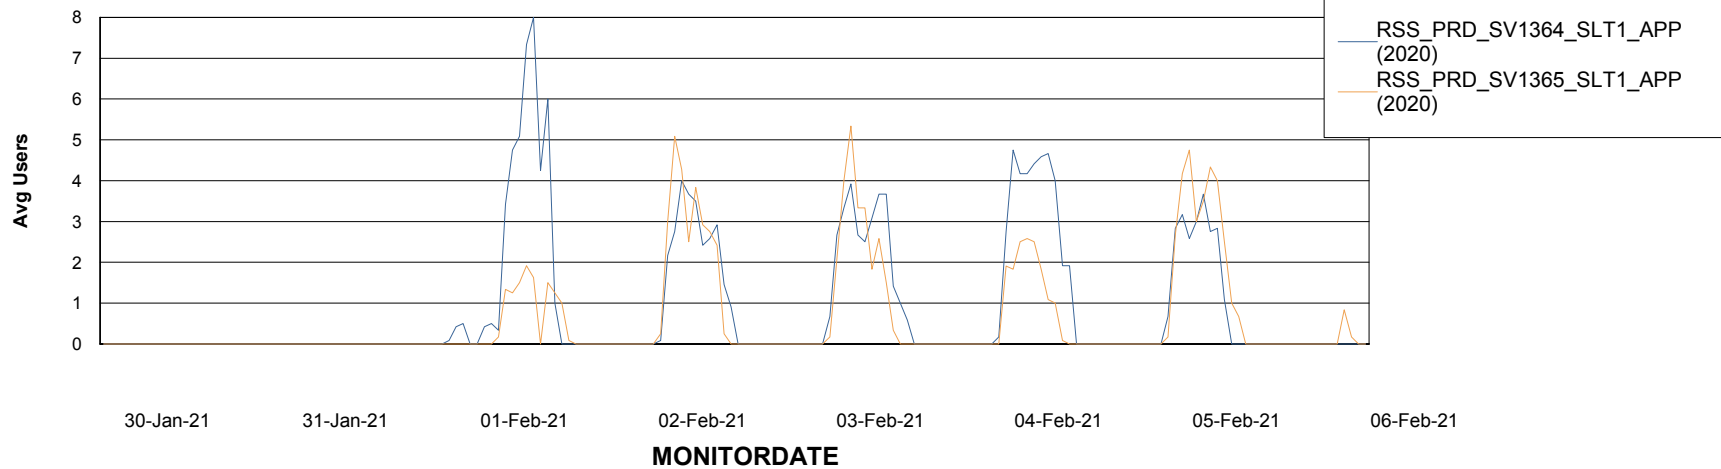

Database Tablespace RSS_DB_Primary (2020)

Date	Tablespace Name	Filesize (Gb)	Usedsize (Gb)	Percentage free
06-Feb-21	ABSDATA	42	31	26
	INDX	37	31	16
05-Feb-21	ABSDATA	42	30	29
	INDX	37	31	16
04-Feb-21	ABSDATA	42	30	29
	INDX	37	31	16
03-Feb-21	ABSDATA	42	30	29
	INDX	37	31	16
02-Feb-21	ABSDATA	42	30	29
	INDX	37	31	16
01-Feb-21	ABSDATA	42	30	29
	INDX	37	31	16
31-Jan-21	ABSDATA	42	30	29
	INDX	37	31	16

Weekly SLA Customer Report

Customer RSS Production
Database ID 52

ABSSolute Application Server Services

Avg memory used per ABS Server Service

Avg users per day per ABS server

Weekly SLA Customer Report

Customer RSS Production
Database ID 52