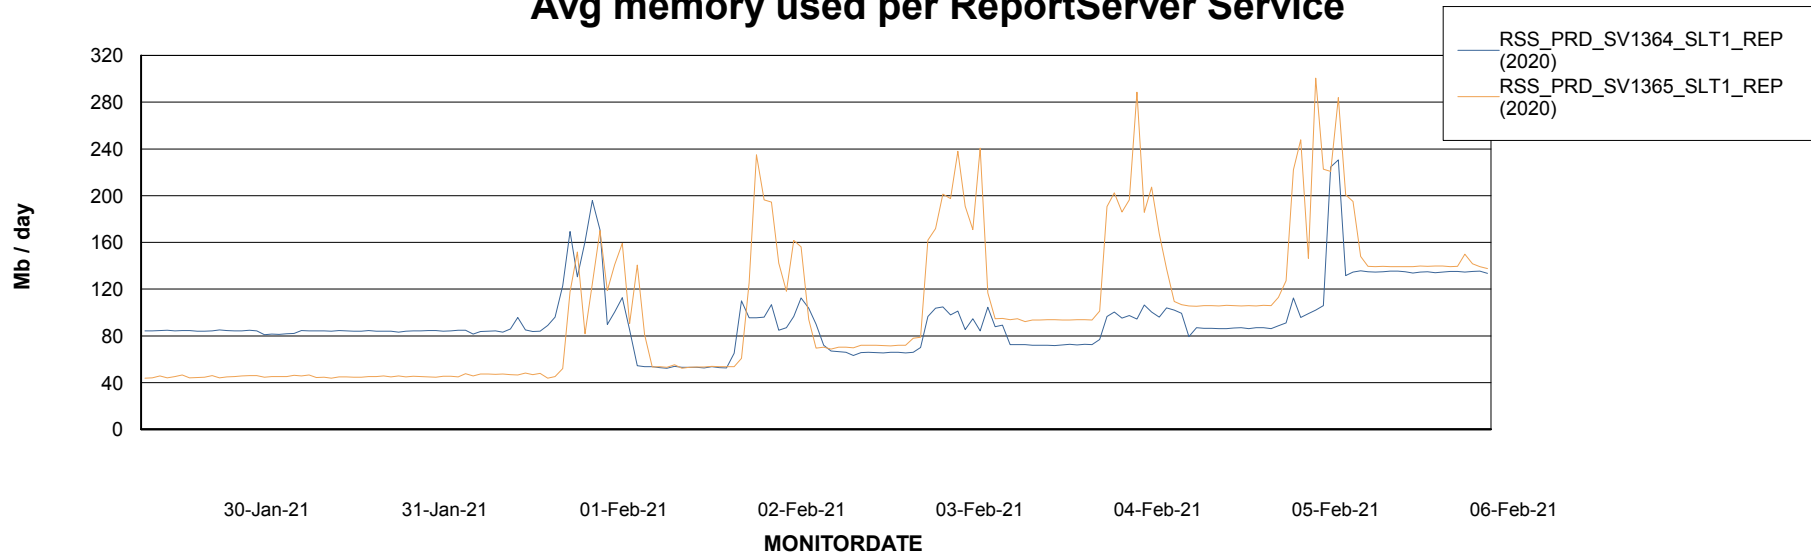

ABSSolute Application ReportServer Services

Avg memory used per ReportServer Service