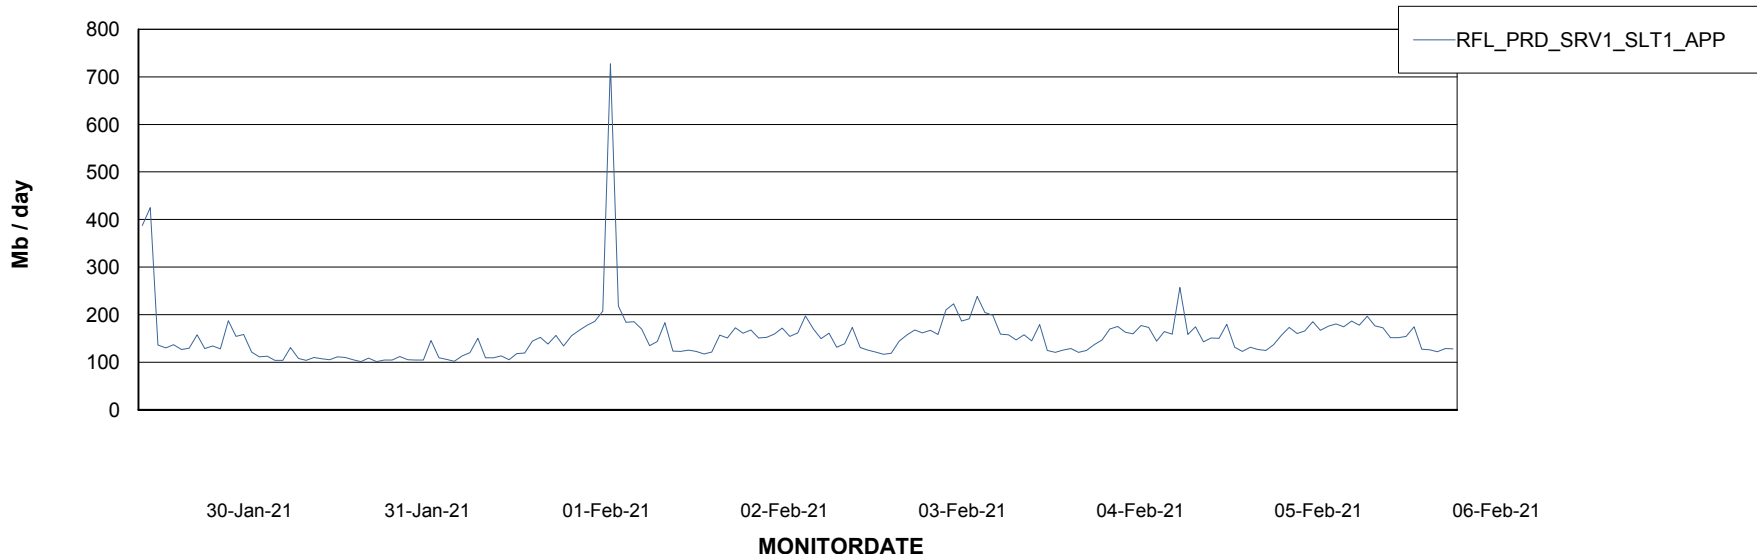

Harddisk Usage RFL_STB

	Free disk space on C: (%)	Total disk space on C: (Gb)	Used disk space on C: (Gb)	Free disk space on D: (%)	Total disk space on D: (Gb)	Used disk space on D: (Gb)	Free disk space on E: (%)	Total disk space on E: (Gb)	Used disk space on E: (Gb)	Free disk space on F: (%)
06-Feb-21	22	195	153	77	559	129	50	559	281	95
05-Feb-21	22	195	153	77	559	129	50	559	281	95
04-Feb-21	22	195	153	77	559	129	50	559	281	96
03-Feb-21	22	195	152	77	559	129	50	559	281	96
02-Feb-21	22	195	152	77	559	129	50	559	281	97
01-Feb-21	22	195	151	77	559	129	50	559	281	98
31-Jan-21	22	195	152	77	559	128	47	559	294	92

Weekly SLA Customer Report

Customer RFL_Production
Database ID 36

DATABASE SIZE RFLDB_Production

Database growth over last month

Weekly SLA Customer Report

Customer RFL_Production
Database ID 36

ABSSolute Application Server Services

Avg memory used per ABS Server Service

Avg users per day per ABS server

Weekly SLA Customer Report

Customer RFL_Production
Database ID 36

ABSSolute Application ReportServer Services

Avg memory used per ReportServer Service