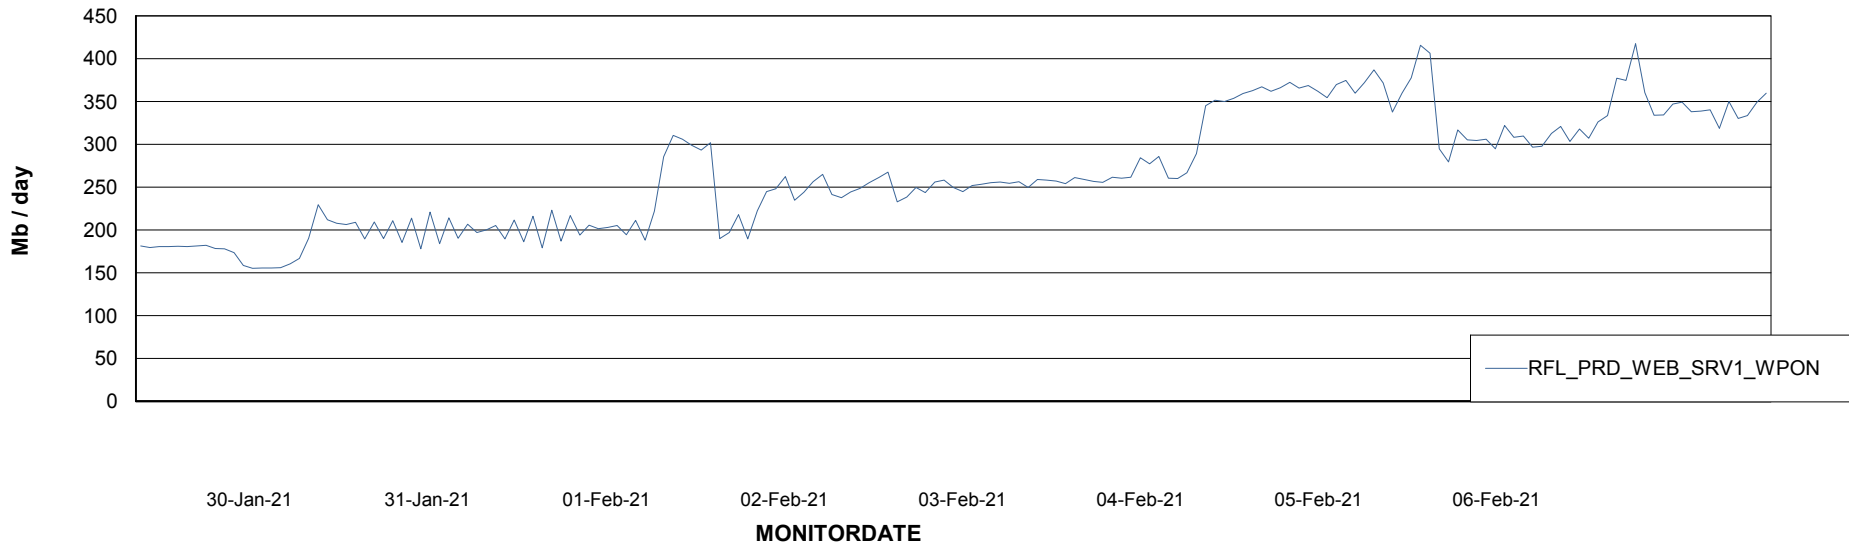

Avg memory used per ABS Server Service

Avg users per day per ABS server

Weekly SLA Customer Report

Customer RFL_Production
Database ID 36

ABSSolute Application ReportServer Services

Avg memory used per ReportServer Service

Weekly SLA Customer Report

Customer RFL_Production
Database ID 36

ABSSolute Web Component Services

Avg memory used per ABS Web component

Weekly SLA Customer Report

Customer RFL_Production
Database ID 36

Disaster per ABS component