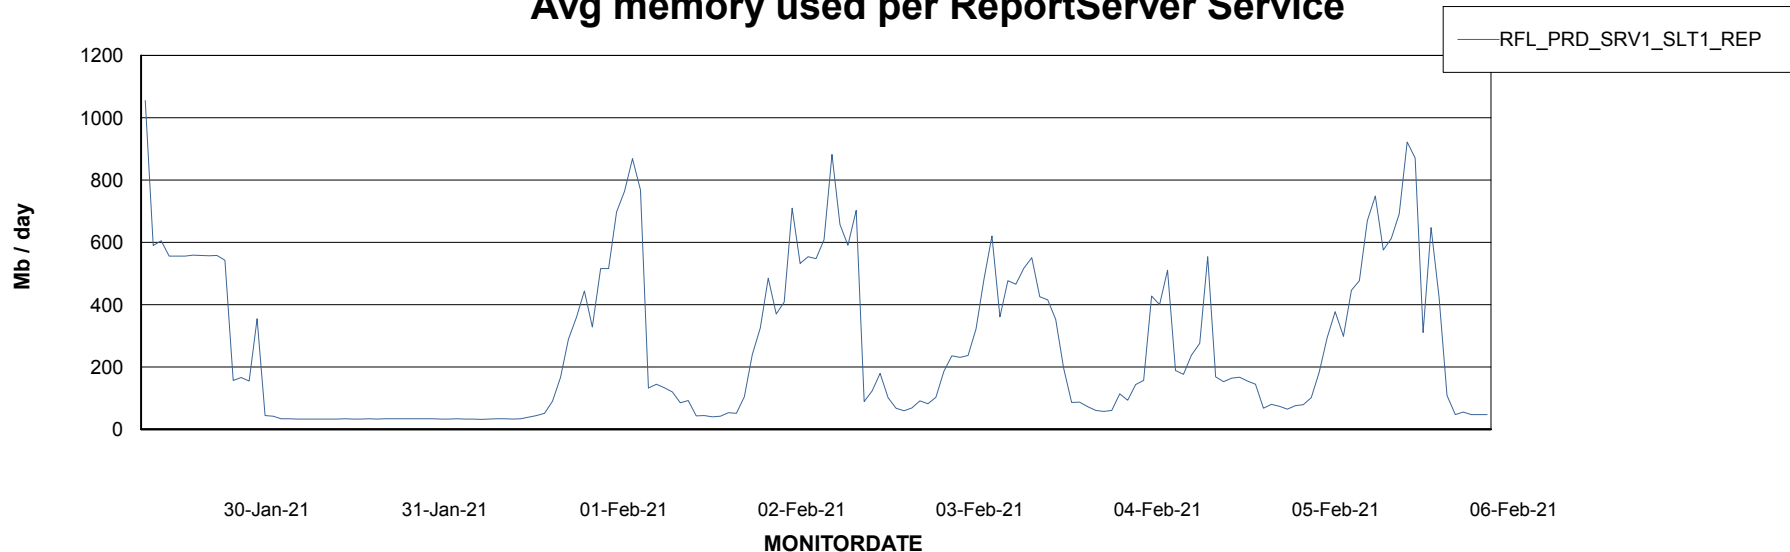

Avg memory used per ABS Server Service

Avg users per day per ABS server

Weekly SLA Customer Report

Customer RFL_Production
Database ID 36

ABSSolute Application ReportServer Services

Avg memory used per ReportServer Service

Weekly SLA Customer Report

Customer RFL_Production
Database ID 36

ABSSolute Web Component Services

Avg memory used per ABS Web component

Weekly SLA Customer Report

Customer RFL_Production
Database ID 36

Disaster per ABS component