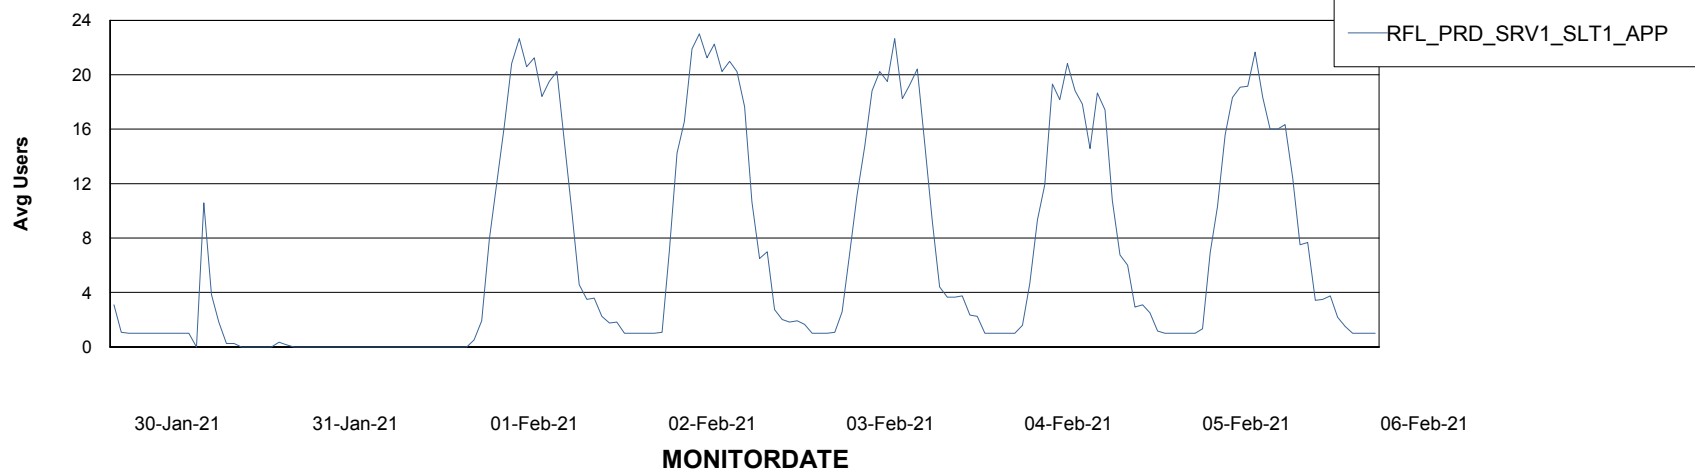

Weekly SLA Customer Report

Customer RFL_Production
Database ID 36

DATABASE SIZE RFLDB_Production

Database growth over last month

Weekly SLA Customer Report

Customer RFL_Production
Database ID 36

ABSSolute Application Server Services

Avg memory used per ABS Server Service

Avg users per day per ABS server

Weekly SLA Customer Report

Customer RFL_Production
Database ID 36

ABSSolute Application ReportServer Services

Avg memory used per ReportServer Service