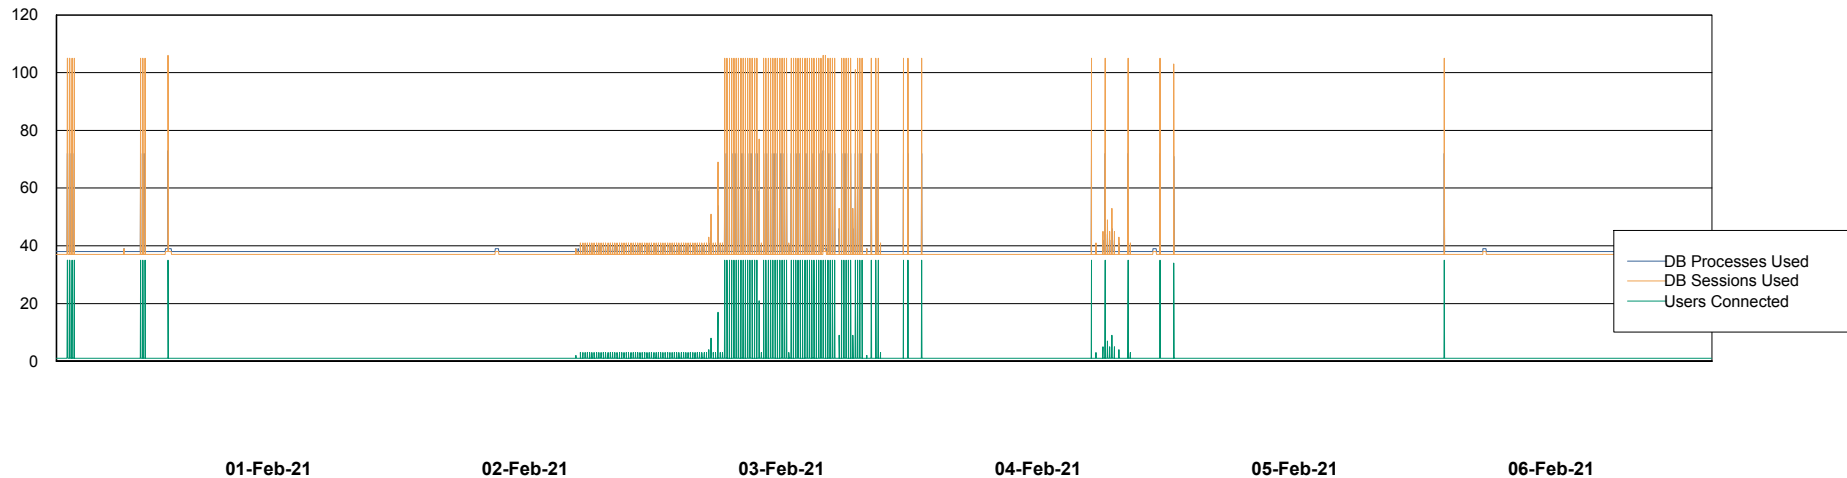

DB Processes Max 1,500
DB Sessions Max 2,272

Weekly SLA Customer Report

Customer NIX_Production
Database ID 51

Database Performance NIXDB_Standby

DB Processes Max 300
DB Sessions Max 480

Weekly SLA Customer Report