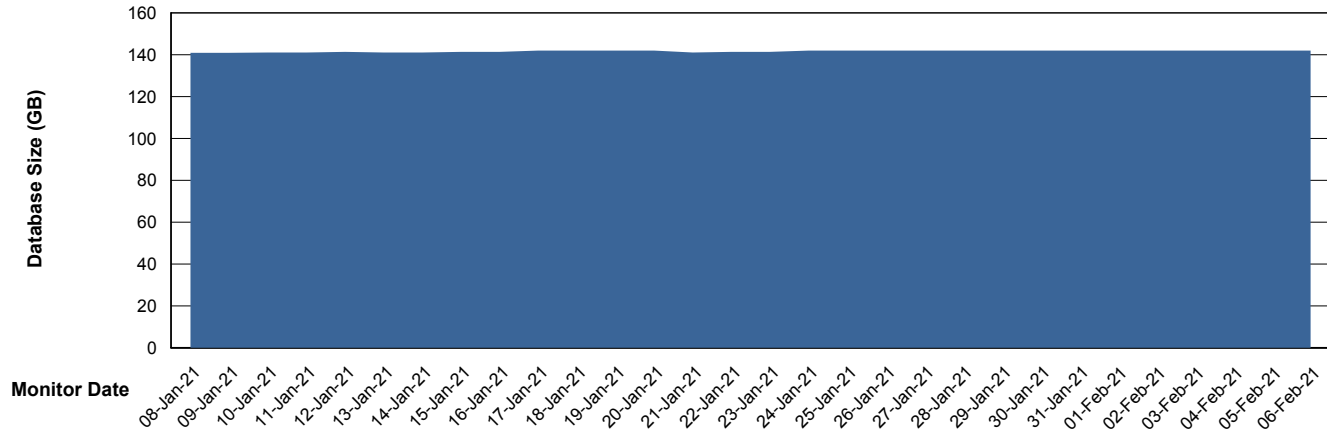

DB Processes Max 1,500
DB Sessions Max 2,272

Weekly SLA Customer Report

Customer NIX_Production
Database ID 51

Database Performance NIXDB_Standby

DB Processes Max 300
DB Sessions Max 480

Weekly SLA Customer Report

Customer NIX_Production
Database ID 51

DATABASE SIZE NIXDB_BI

Database growth over last month

DATABASE SIZE NIXDB_Production

Database growth over last month

Weekly SLA Customer Report

Customer NIX_Production
Database ID 51