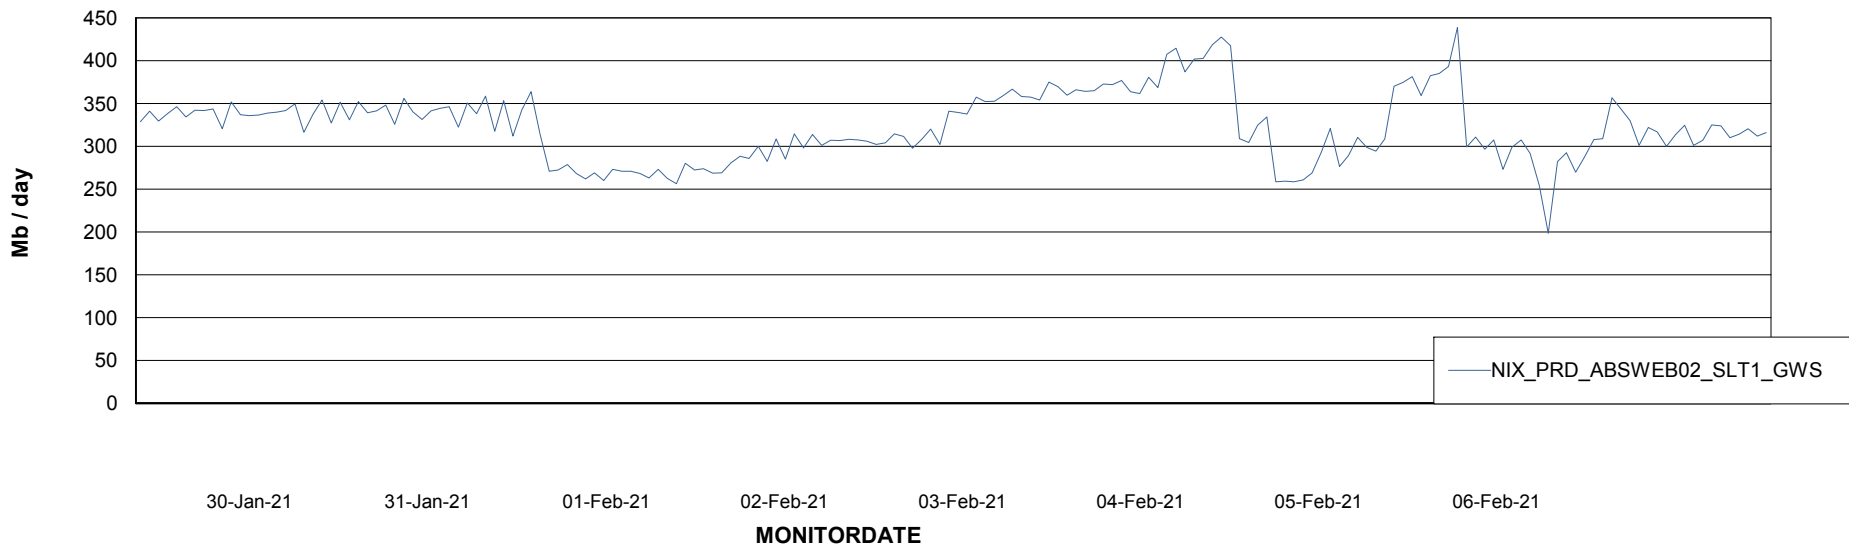

ABSSolute Web Component Services

Avg memory used per ABS Web component