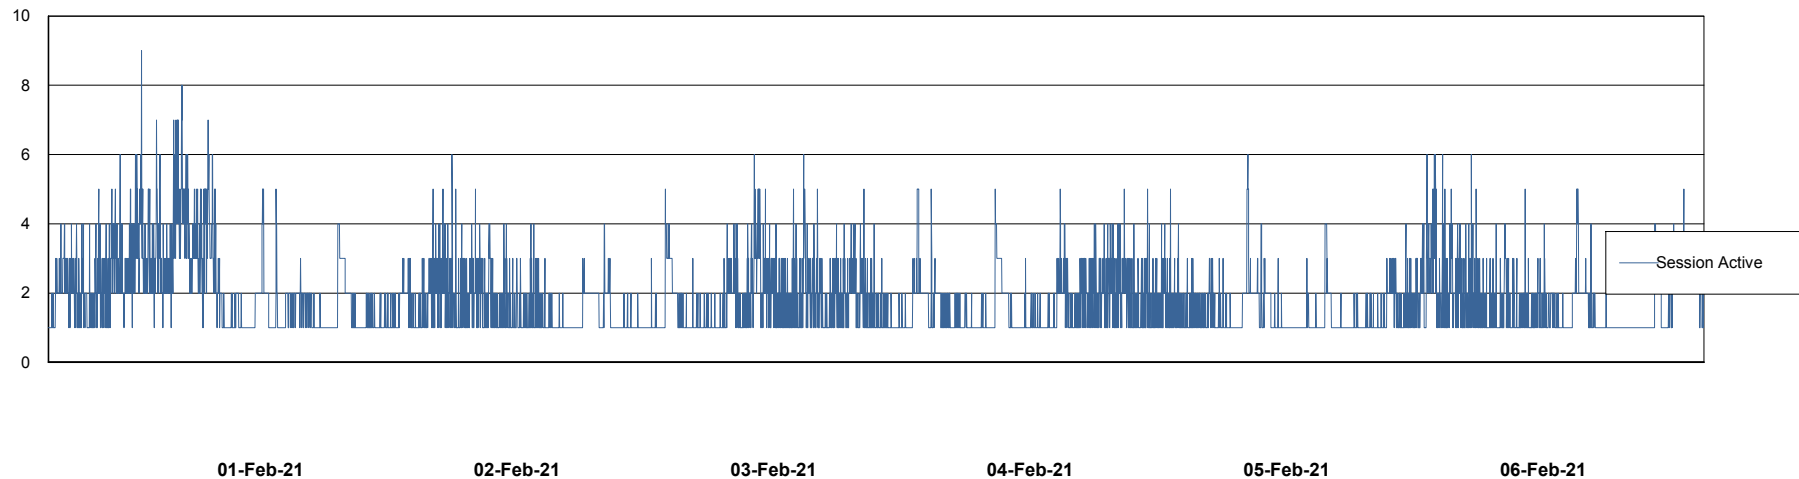

Database Performance NIXDB_Production

DB Processes Max 1,500
DB Sessions Max 2,272