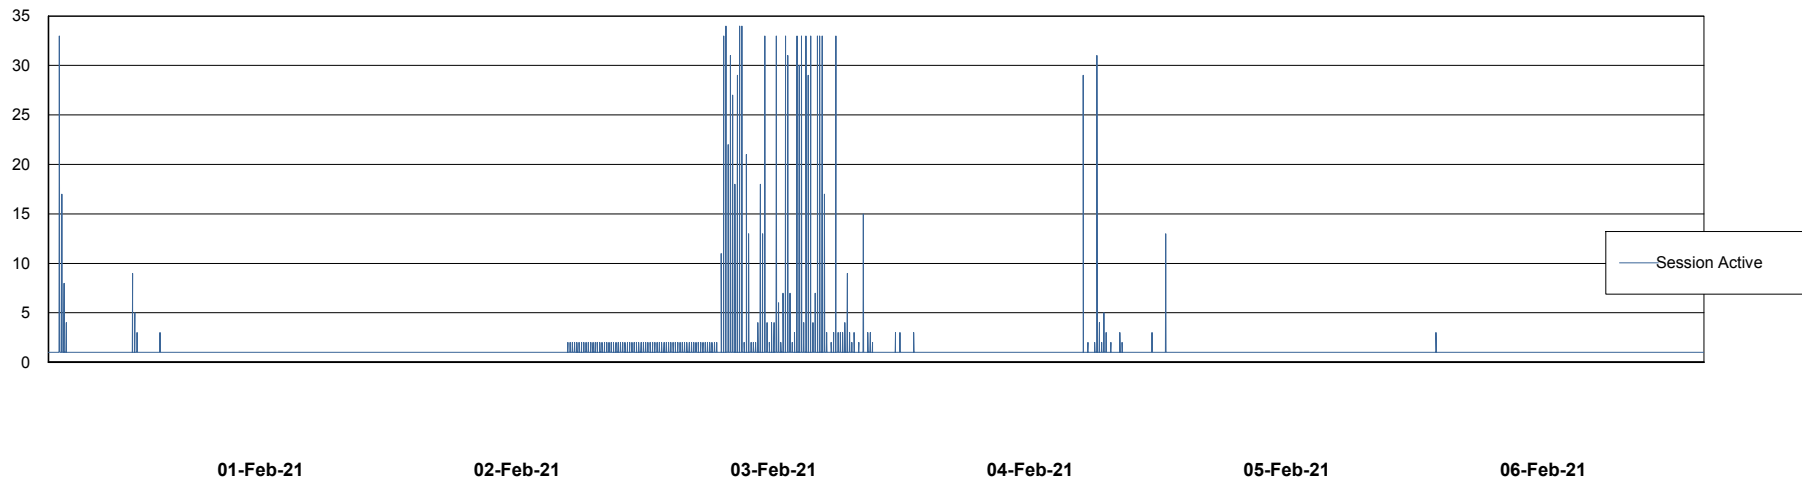

DB Processes Max 1,500
DB Sessions Max 2,272

Weekly SLA Customer Report

Customer NIX_Production
Database ID 51

Database Performance NIXDB_Standby

DB Processes Max 300
DB Sessions Max 480

Weekly SLA Customer Report

Customer NIX_Production
Database ID 51

DATABASE SIZE NIXDB_BI

Database growth over last month

DATABASE SIZE NIXDB_Production

Database growth over last month

Weekly SLA Customer Report

Customer NIX_Production
Database ID 51