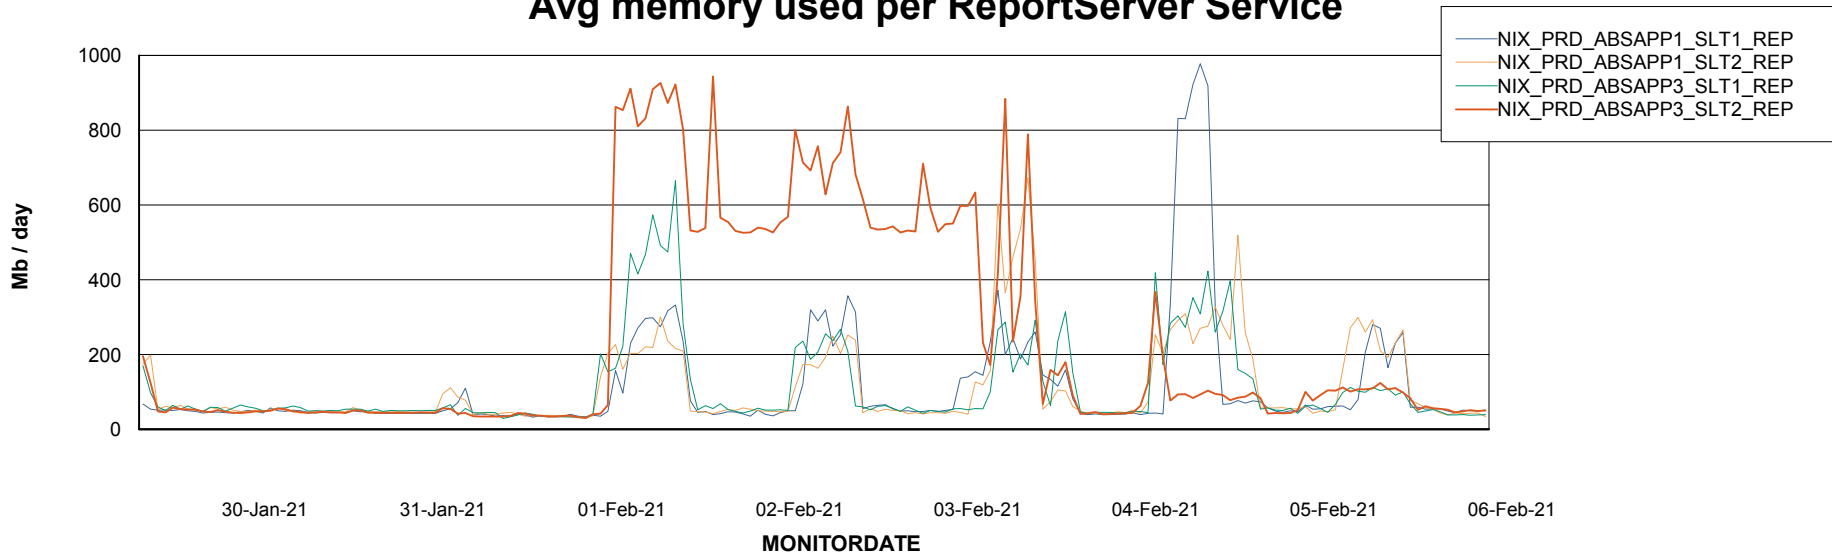

Avg users per day per ABS server

Weekly SLA Customer Report

Customer NIX_Production
Database ID 51

ABSSolute Application ReportServer Services

Avg memory used per ReportServer Service

Weekly SLA Customer Report