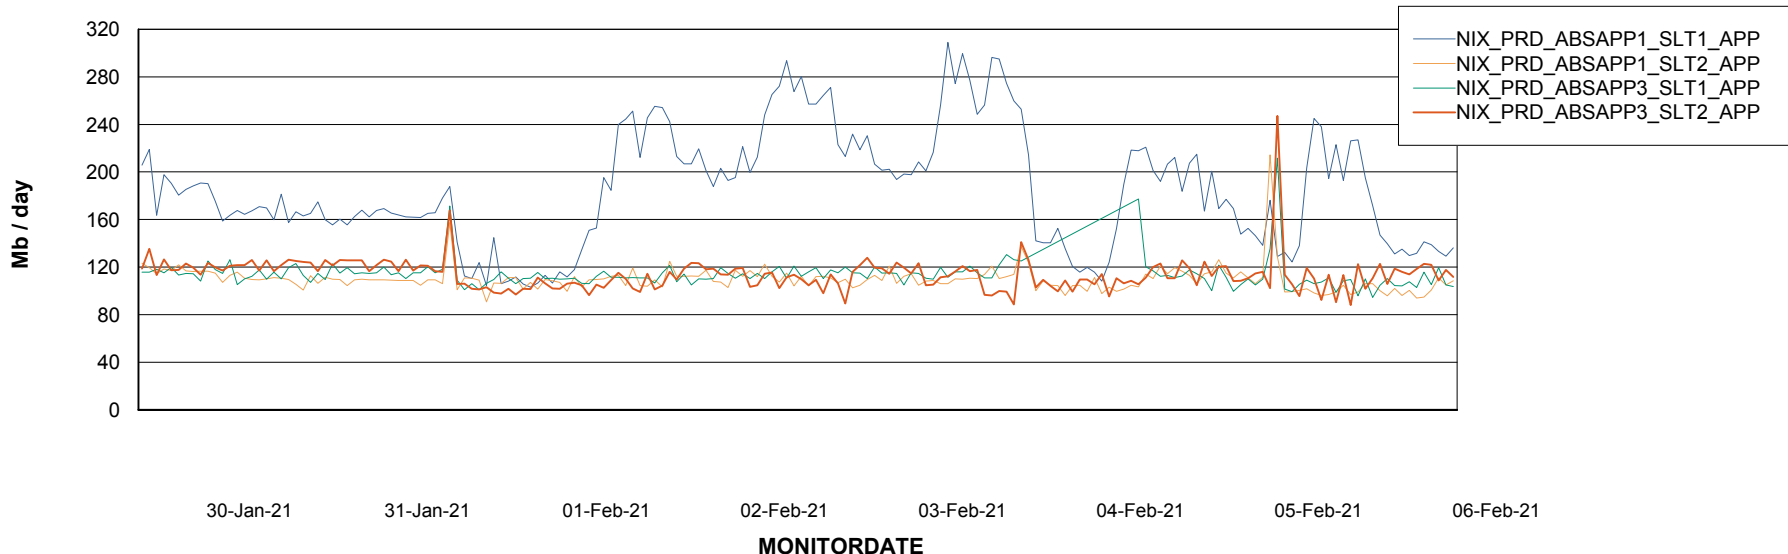

Database Tablespace NIXDB_BI

Date	Tablespace Name	Filesize (Gb)	Usedsize (Gb)	Percentage free
06-Feb-21	ABSDATA	84	60	29
	INDX	95	80	16
05-Feb-21	ABSDATA	84	60	29
	INDX	95	80	16
04-Feb-21	ABSDATA	84	60	29
	INDX	95	80	16
03-Feb-21	ABSDATA	84	60	29
	INDX	95	80	16
02-Feb-21	ABSDATA	84	60	29
	INDX	95	80	16
01-Feb-21	ABSDATA	84	60	29
	INDX	95	79	17
31-Jan-21	ABSDATA	84	60	29
	INDX	95	79	17

Weekly SLA Customer Report

Customer NIX_Production
 Database ID 51

Database Tablespace NIXDB_Production

Date	Tablespace Name	Filesize (Gb)	Usedsize (Gb)	Percentage free
06-Feb-21	ABSDATA	136	121	11
	INDX	202	171	15
05-Feb-21	ABSDATA	136	121	11
	INDX	202	171	15
04-Feb-21	ABSDATA	136	120	12
	INDX	202	171	15
03-Feb-21	ABSDATA	136	120	12
	INDX	202	171	15
02-Feb-21	ABSDATA	136	120	12
	INDX	202	171	15
01-Feb-21	ABSDATA	136	120	12
	INDX	202	171	15
31-Jan-21	ABSDATA	136	120	12
	INDX	202	171	15

Standby Database Health NIX_Production

Recovery lag for last 7 days

Weekly SLA Customer Report

Customer NIX_Production
Database ID 51

ABSSolute Application Server Services

Avg memory used per ABS Server Service

Avg users per day per ABS server

Weekly SLA Customer Report

Customer NIX_Production
Database ID 51

ABSSolute Application ReportServer Services

Avg memory used per ReportServer Service

Weekly SLA Customer Report