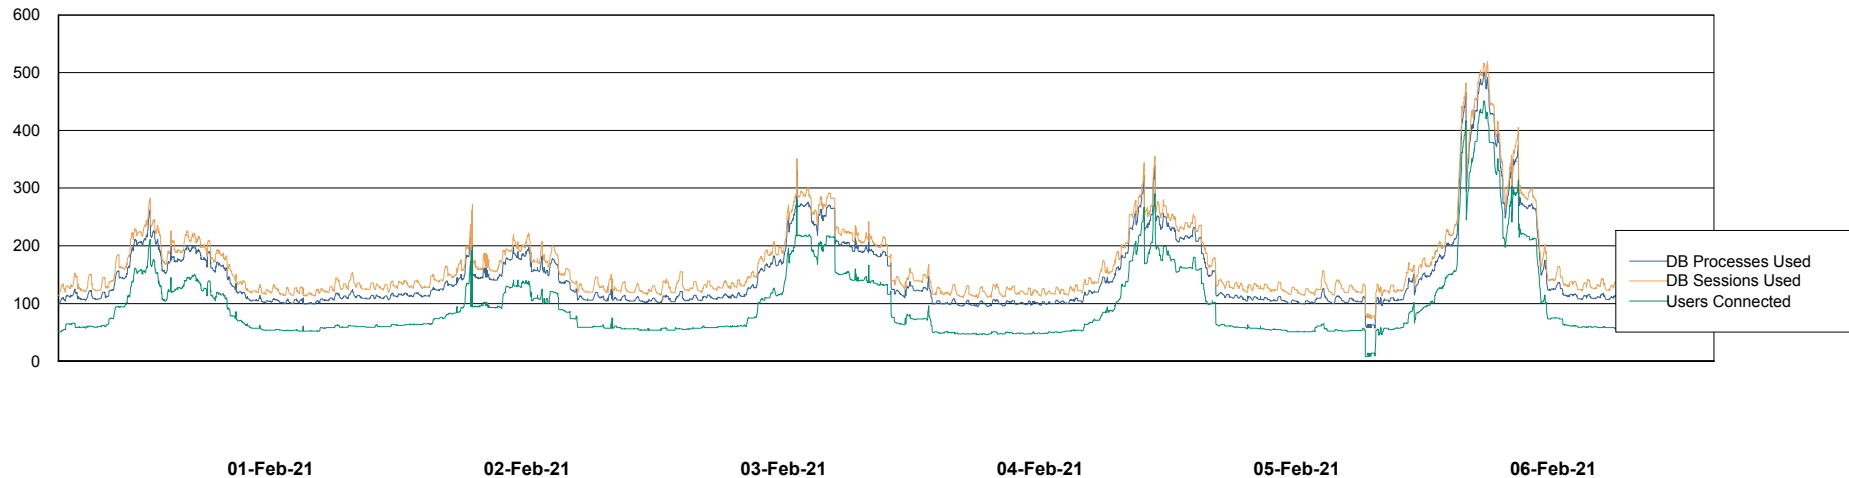

Weekly SLA Customer Report

Customer NIX_Production
Database ID 51

Database Performance NIXDB_BI

DB Processes Max 300
DB Sessions Max 480

Weekly SLA Customer Report

Customer NIX_Production
Database ID 51

Database Performance NIXDB_Production

DB Processes Max 1,500
DB Sessions Max 2,272

Weekly SLA Customer Report

Customer NIX_Production
Database ID 51

Database Performance NIXDB_Standby

DB Processes Max 300
DB Sessions Max 480

Weekly SLA Customer Report