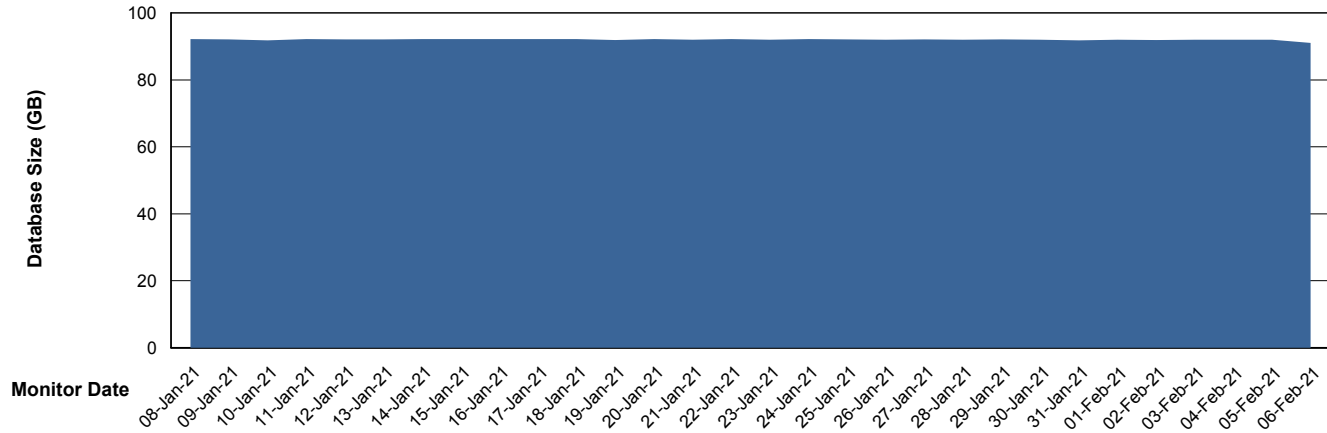

Database Performance LLGDB_Production

DB Processes Max 300
DB Sessions Max 480

Weekly SLA Customer Report

Customer LLG_Production
Database ID 53

Database Performance LLGDB_Standby

DB Processes Max 300
DB Sessions Max 480

Weekly SLA Customer Report

Customer LLG_Production
Database ID 53

DATABASE SIZE LLGDB_BI02

Database growth over last month

DATABASE SIZE LLGDB_Production

Database growth over last month

Weekly SLA Customer Report