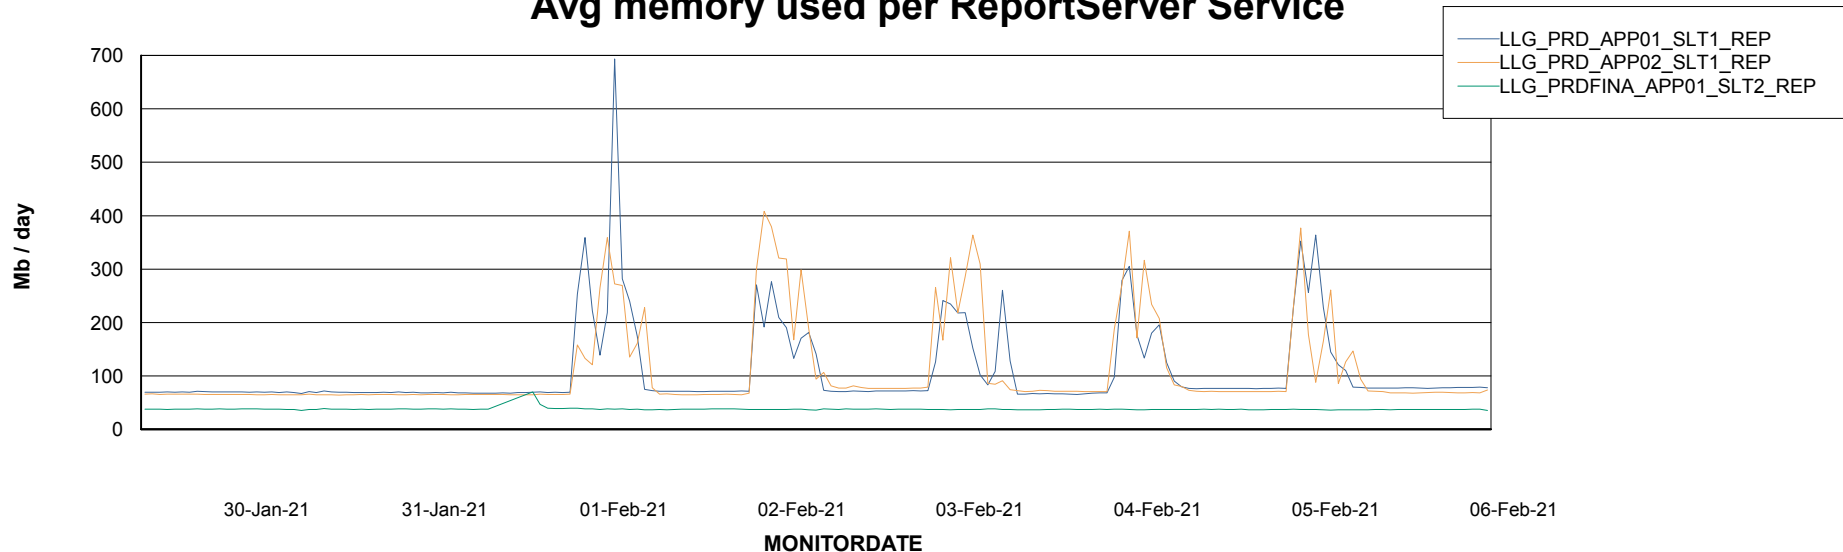

ABSSolute Application Server Services

Avg memory used per ReportServer Service