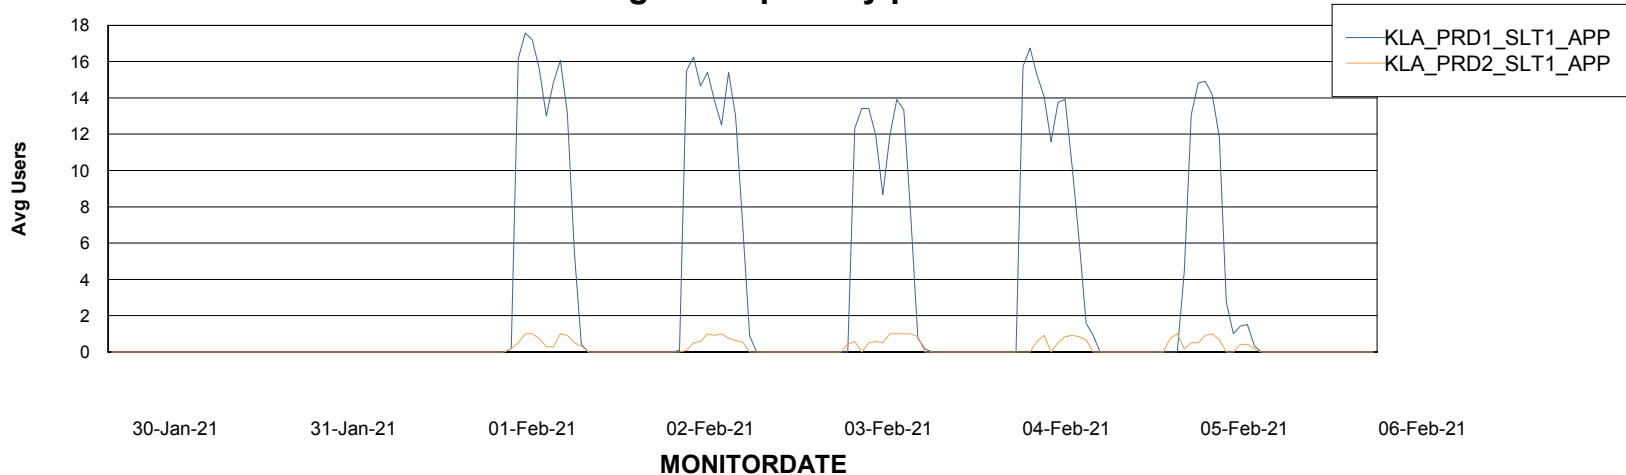

Avg users per day per ABS server