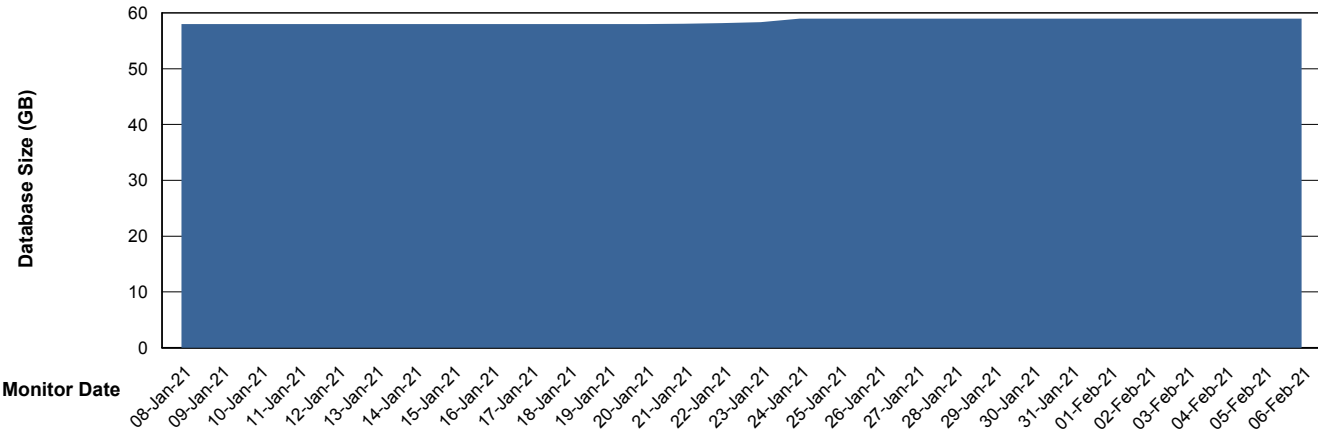

DATABASE SIZE KLADB_Production

Database growth over last month

Database Tablespace KLADB_Production

Date	Tablespace Name	Filesize (Gb)	Usedsize (Gb)	Percentage free
06-Feb-21	ABSDATA	40	30	25
	INDX	40	27	33
05-Feb-21	ABSDATA	40	30	25
	INDX	40	27	33
04-Feb-21	ABSDATA	40	30	25
	INDX	40	27	33
03-Feb-21	ABSDATA	40	30	25
	INDX	40	27	33
02-Feb-21	ABSDATA	40	30	25
	INDX	40	27	33
01-Feb-21	ABSDATA	40	30	25
	INDX	40	27	33
31-Jan-21	ABSDATA	40	30	25
	INDX	40	27	33