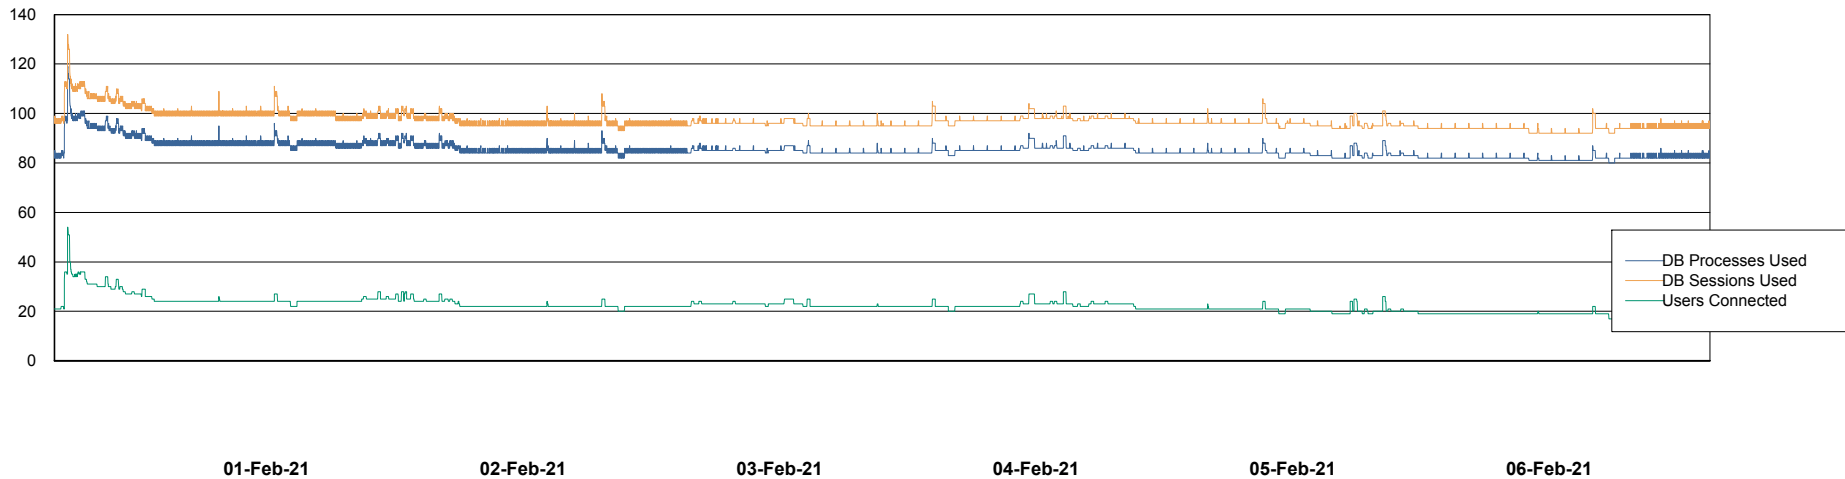

Database Performance KLADB_Production

DB Processes Max 1,000
DB Sessions Max 1,524