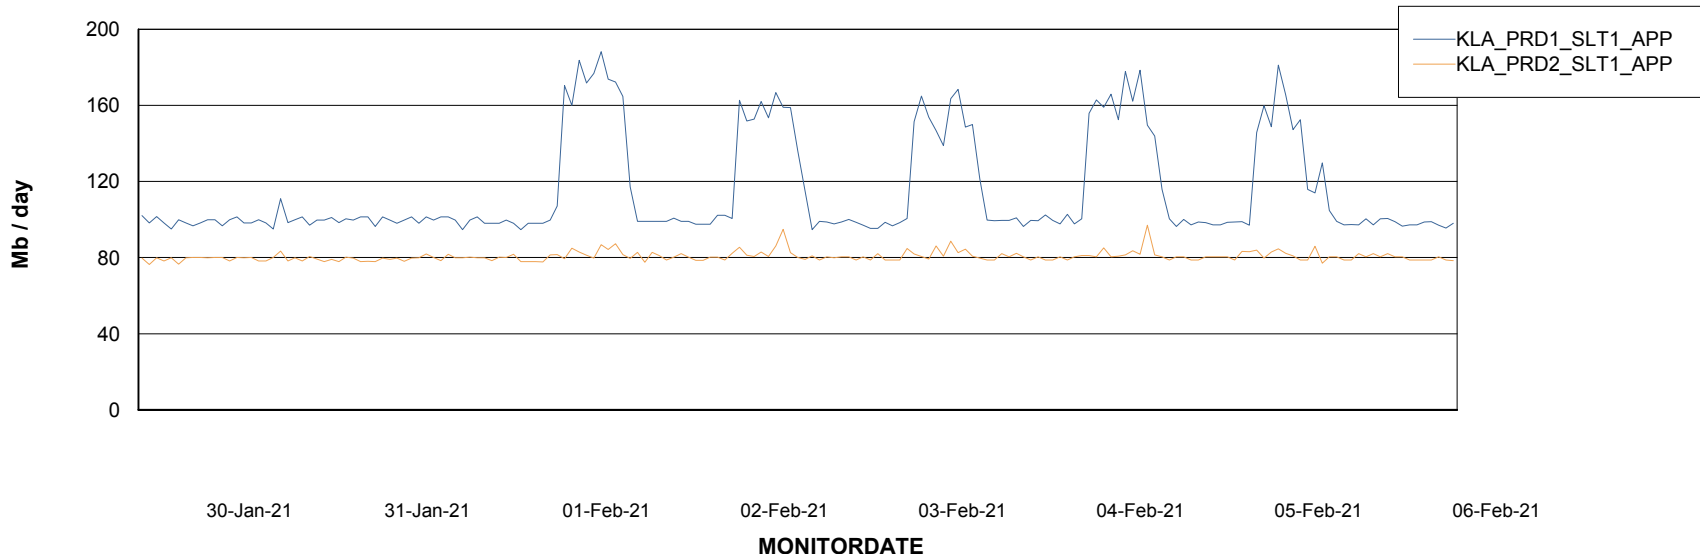

ABSSolute Application Server Services

Avg memory used per ABS Server Service