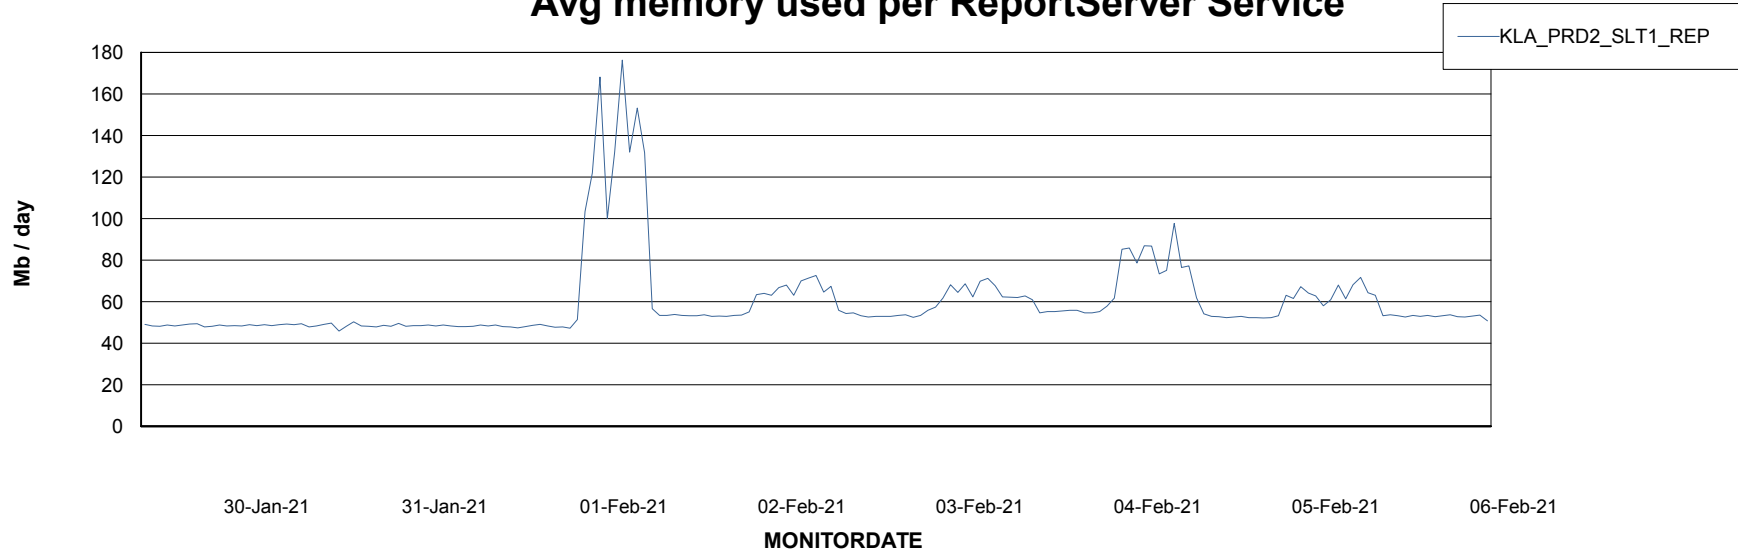

ABSSolute Application ReportServer Services

Avg memory used per ReportServer Service