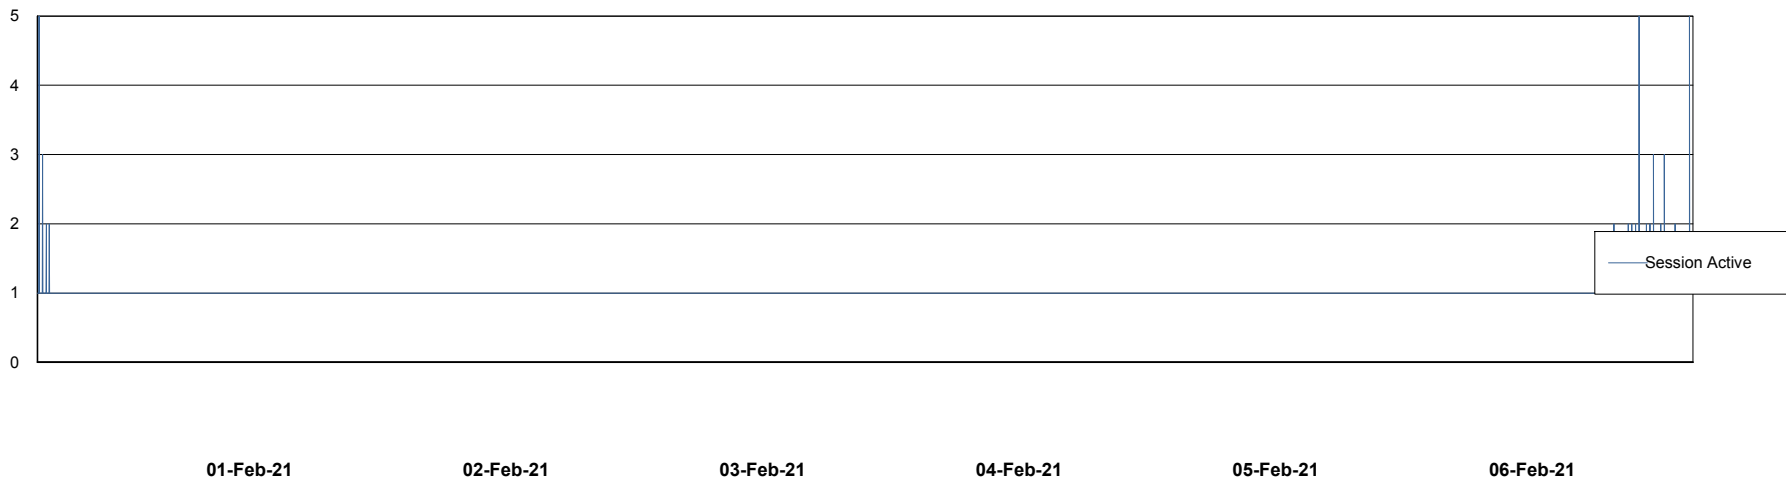

Database Performance KLADB_Standby

DB Processes Max 1,000
DB Sessions Max 1,524