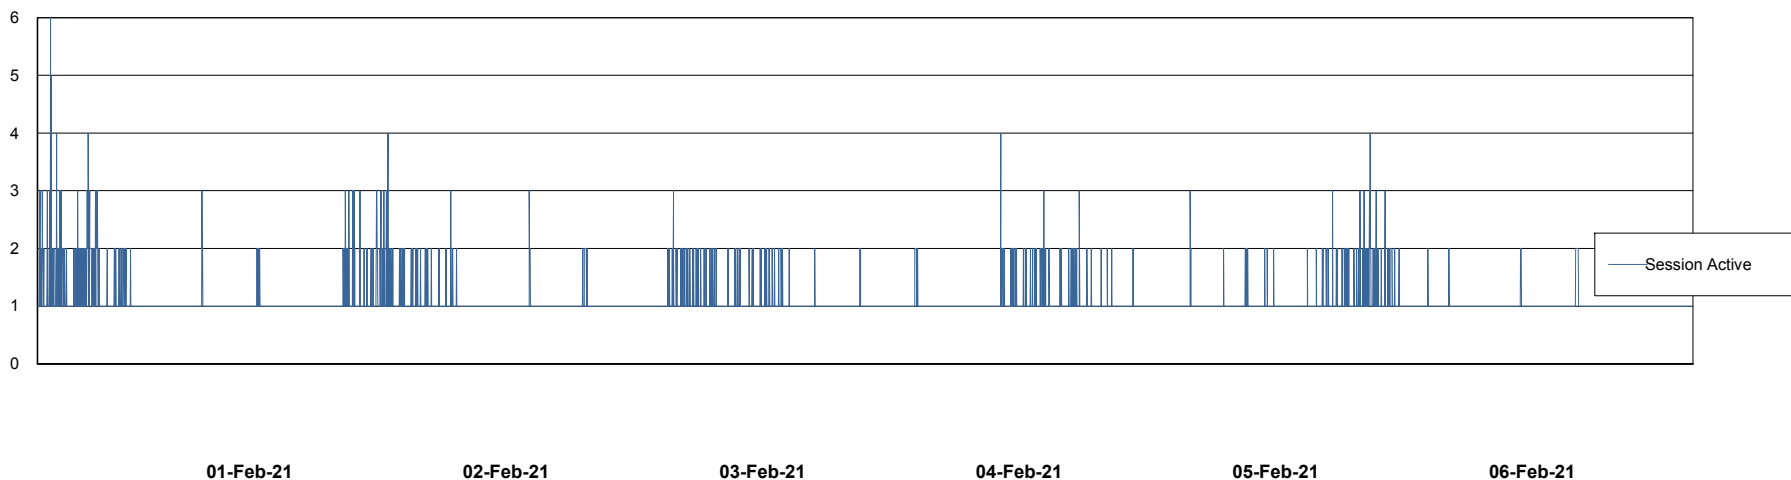

Database Performance KLADB_Production

DB Processes Max 1,000
DB Sessions Max 1,524