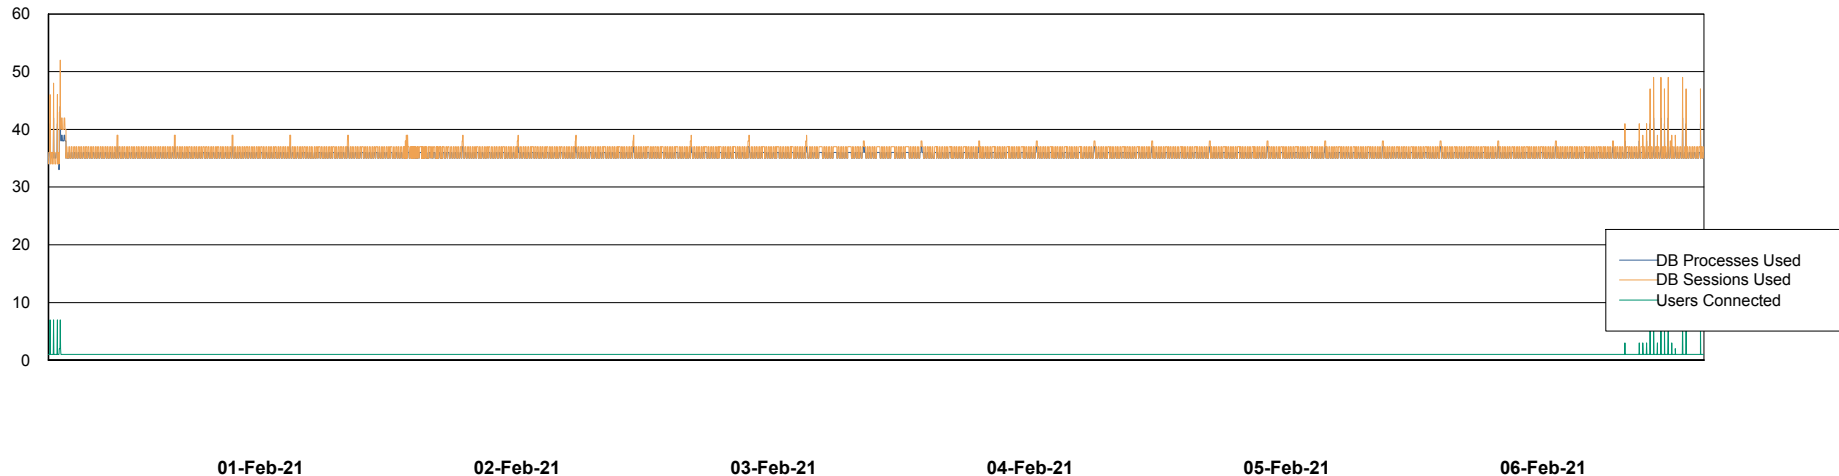

Database Performance KLADB_Standby

DB Processes Max 1,000
DB Sessions Max 1,524