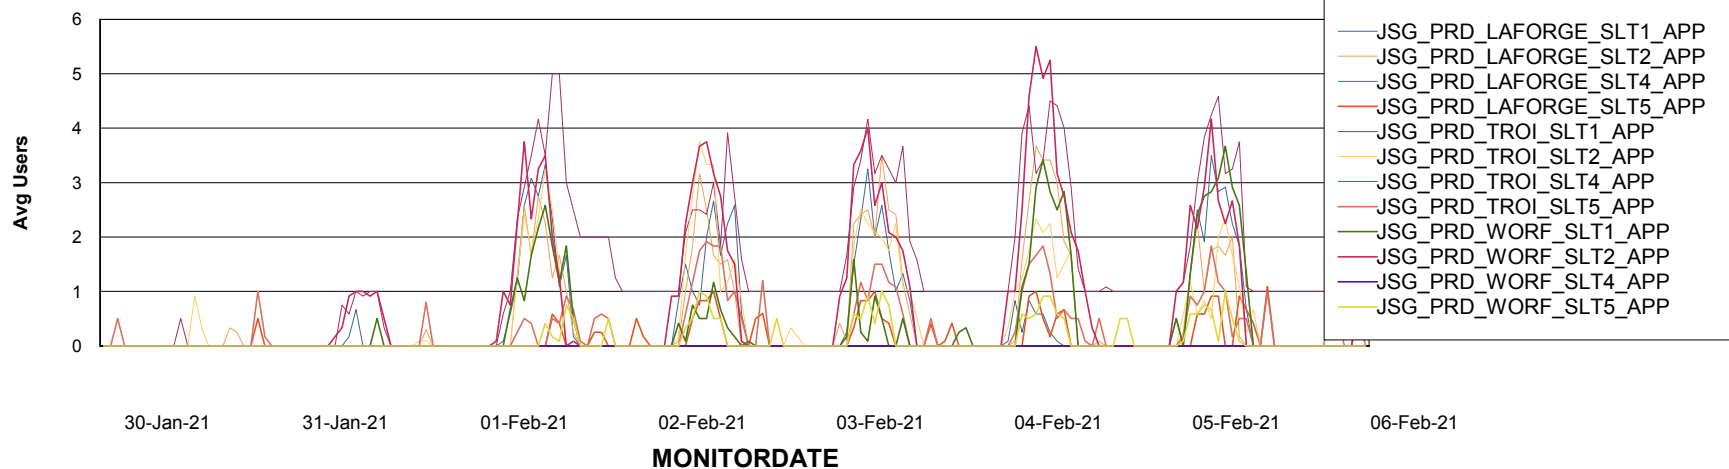

Avg users per day per ABS server