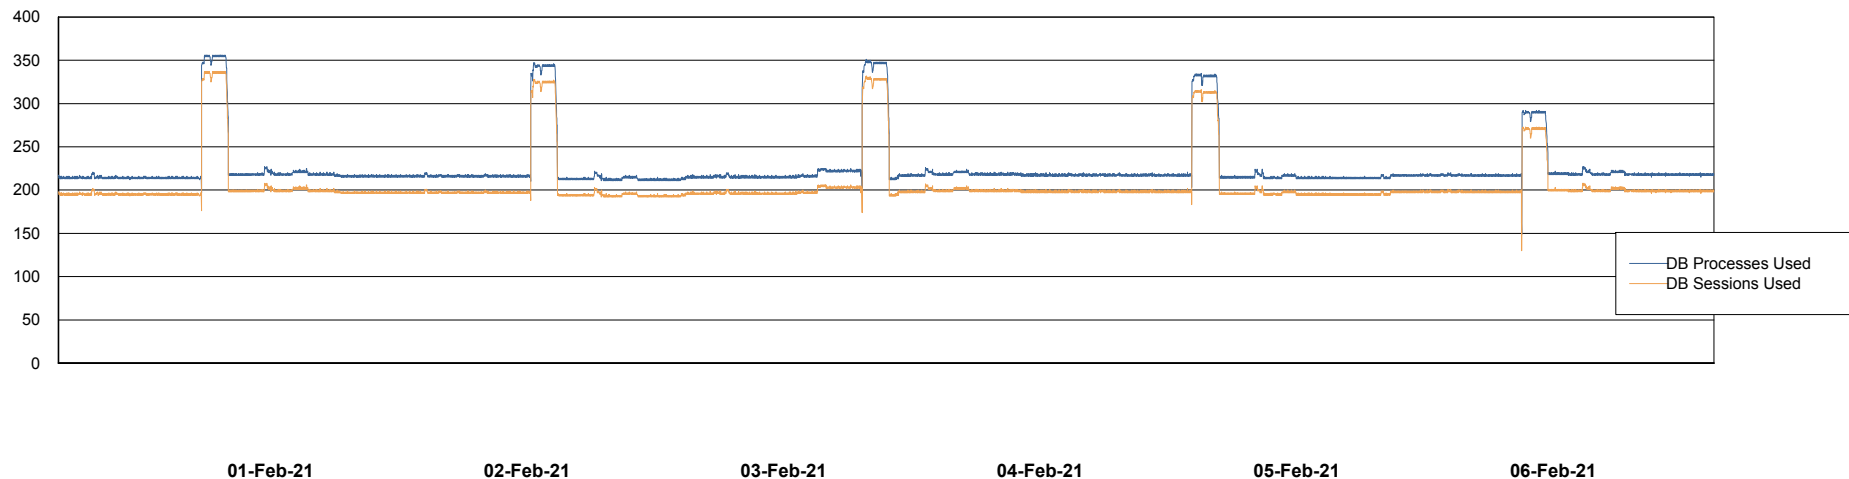

Database Performance JSG_PRD_PICARD_DB

DB Processes Max 1,000