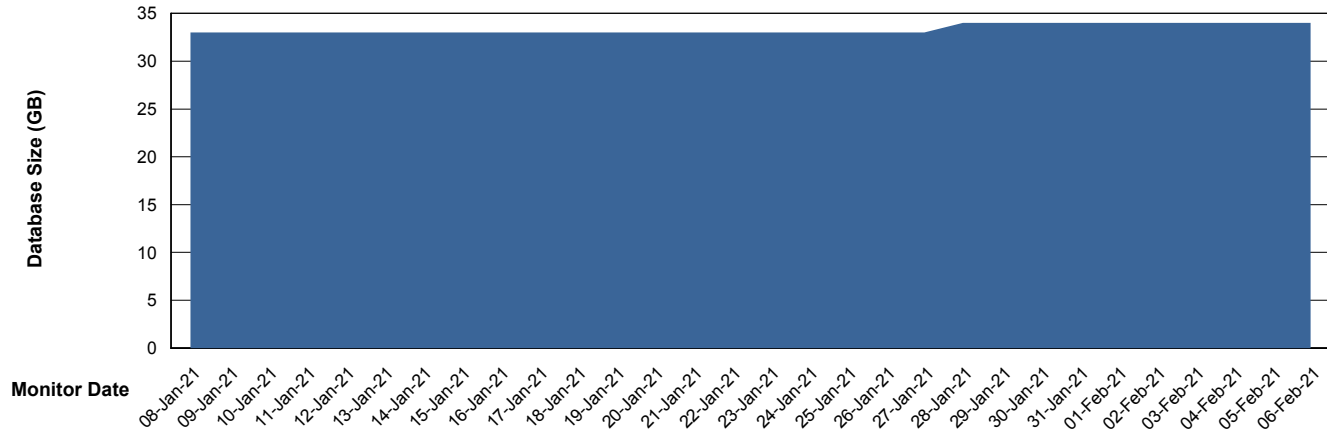

DB Processes Max 1,000

Weekly SLA Customer Report

Customer JSG_Production
Database ID 102

Database Performance JSG_PRD_YAR

DB Processes Max 1,000

Weekly SLA Customer Report

Customer JSG_Production
Database ID 102

DATABASE SIZE JSG_PRD_PICARD_DB

Database growth over last month

DATABASE SIZE JSG_PRD_YAR

Database growth over last month

Weekly SLA Customer Report

Customer JSG_Production
Database ID 102

Database Tablespace JSG_PRD_PICARD_DB