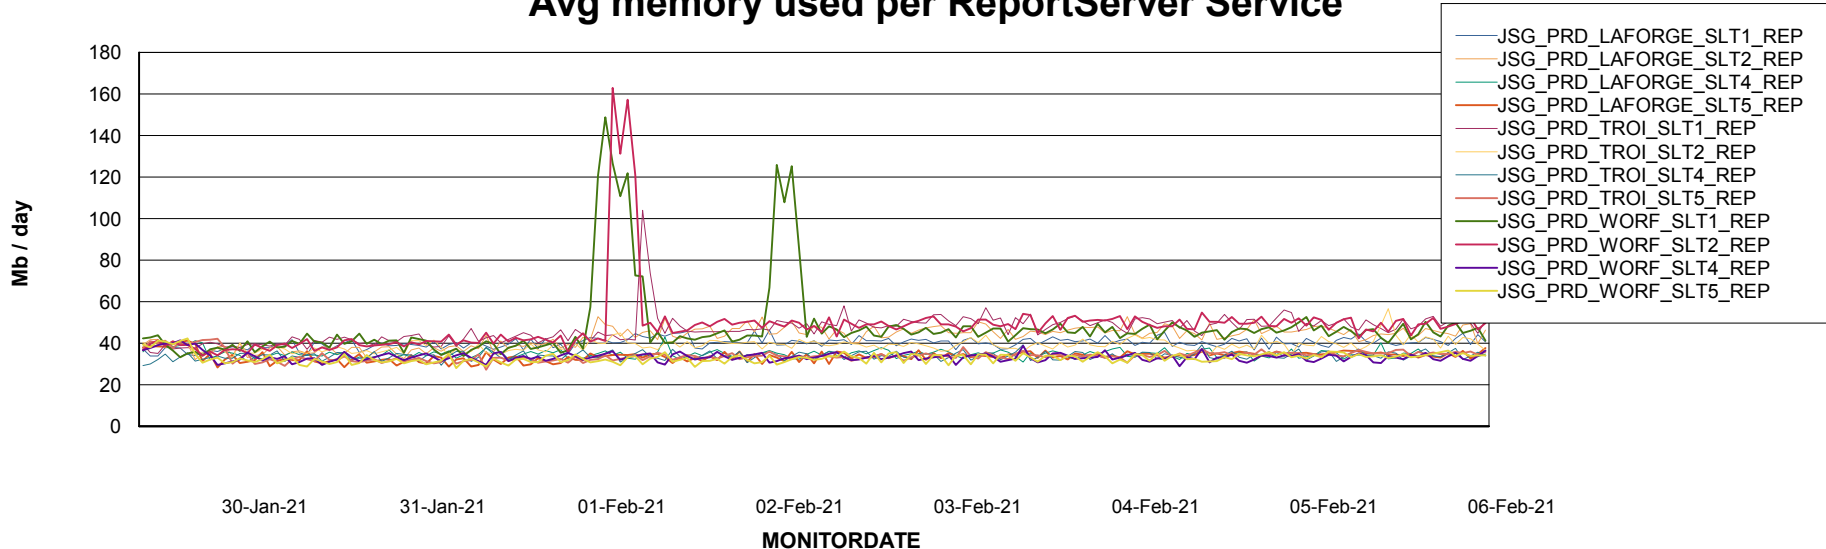

Avg memory used per ABS Server Service

Avg users per day per ABS server

Weekly SLA Customer Report

Customer JSG_Production
Database ID 102

ABSSolute Application ReportServer Services

Avg memory used per ReportServer Service