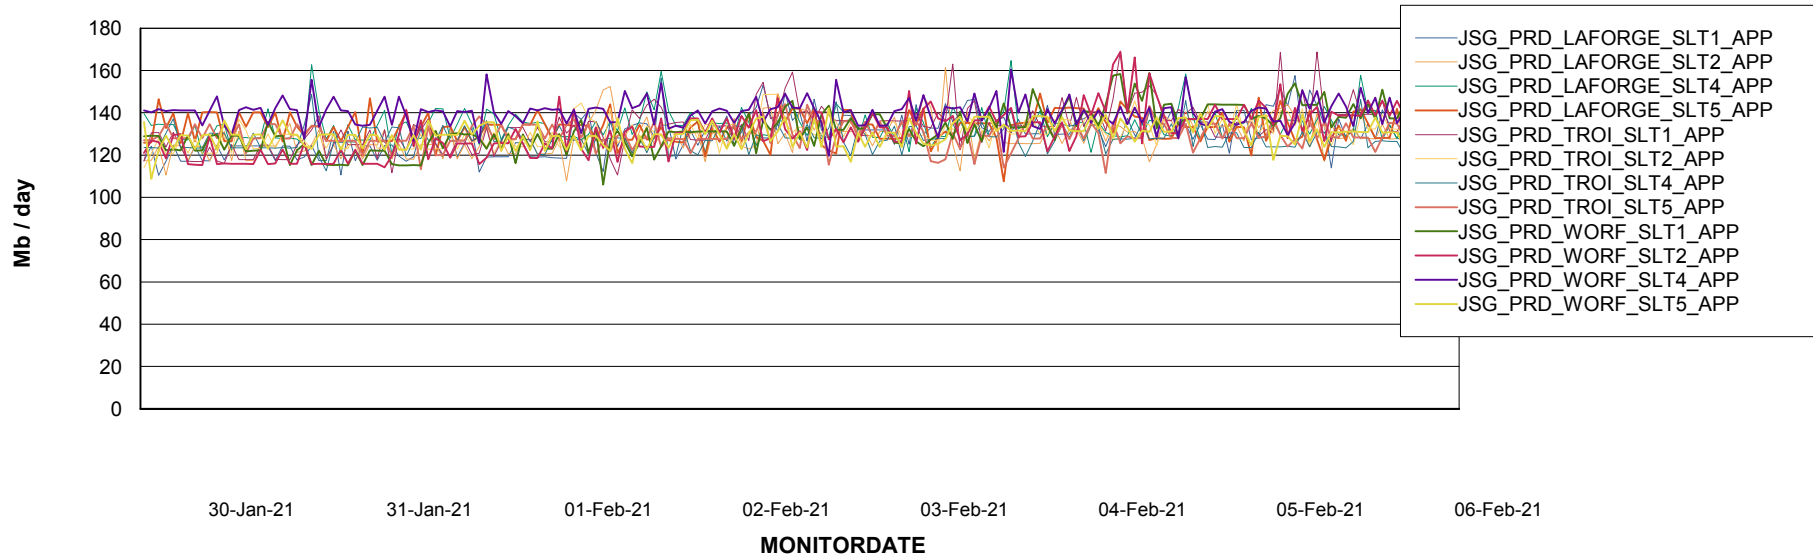

ABSSolute Application Server Services

Avg memory used per ABS Server Service