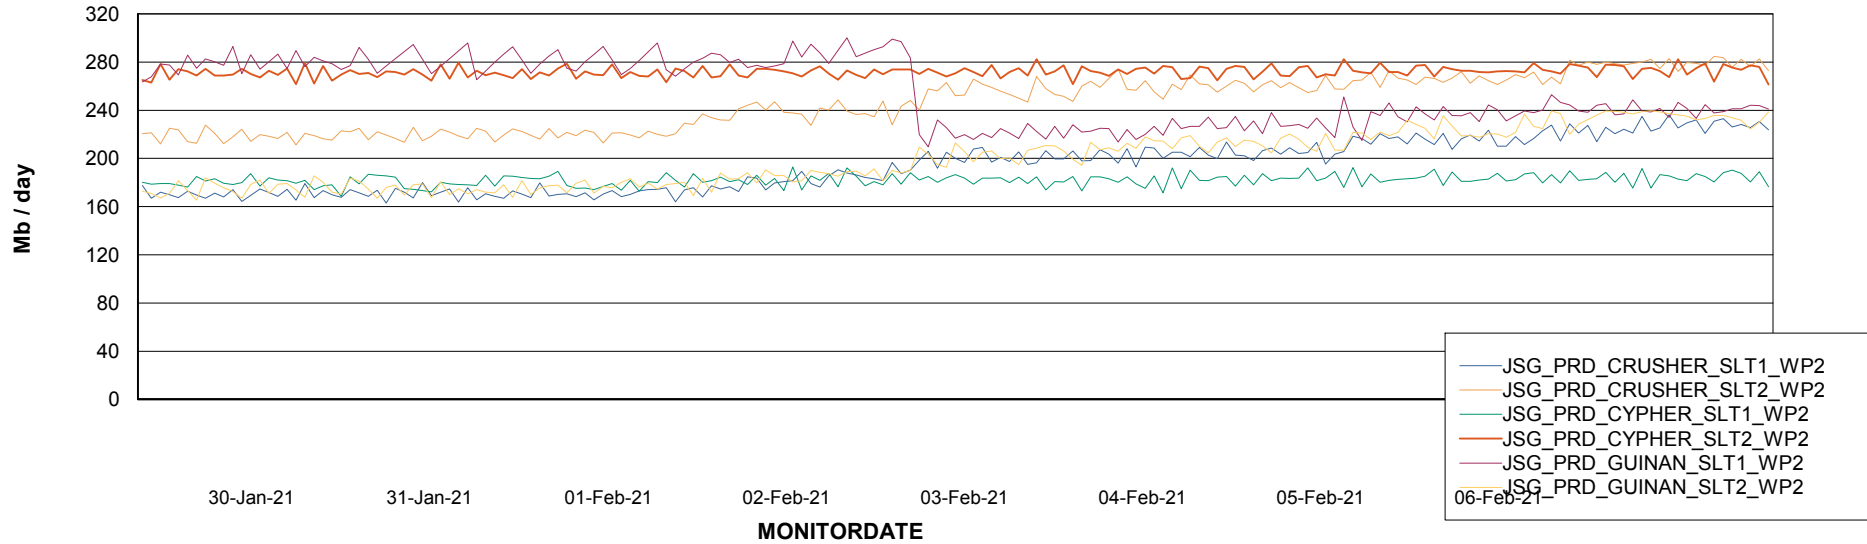

ABSSolute Web Component Services

Avg memory used per ABS Web component