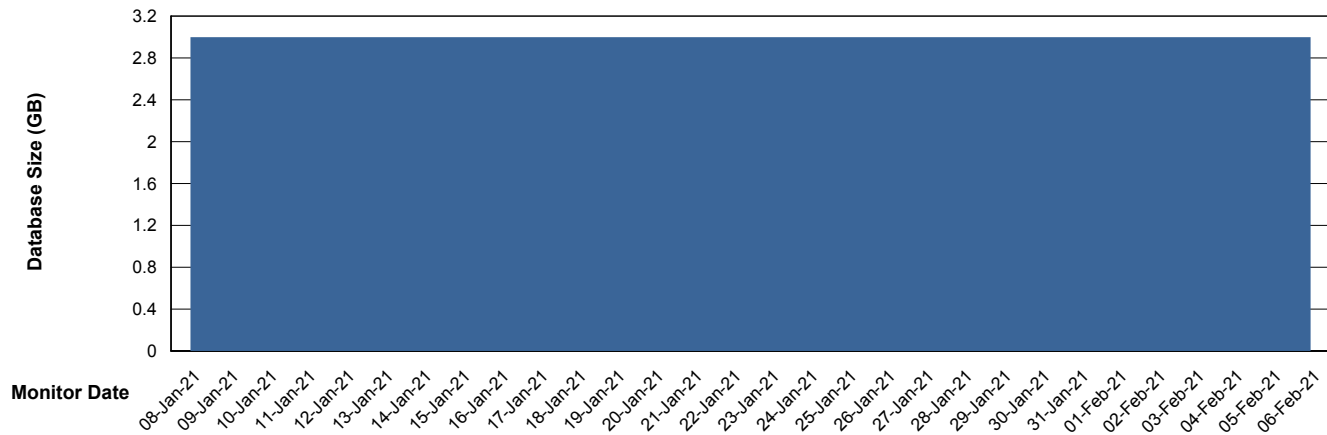

DB Processes Max 1,000

Weekly SLA Customer Report

Customer JSG_Production
Database ID 102

Database Performance JSG_PRD_YAR

DB Processes Max 1,000

Weekly SLA Customer Report

Customer JSG_Production
Database ID 102

DATABASE SIZE JSG_PRD_PICARD_DB

Database growth over last month

DATABASE SIZE JSG_PRD_YAR

Database growth over last month

Weekly SLA Customer Report

Customer JSG_Production
Database ID 102

Database Tablespace JSG_PRD_PICARD_DB