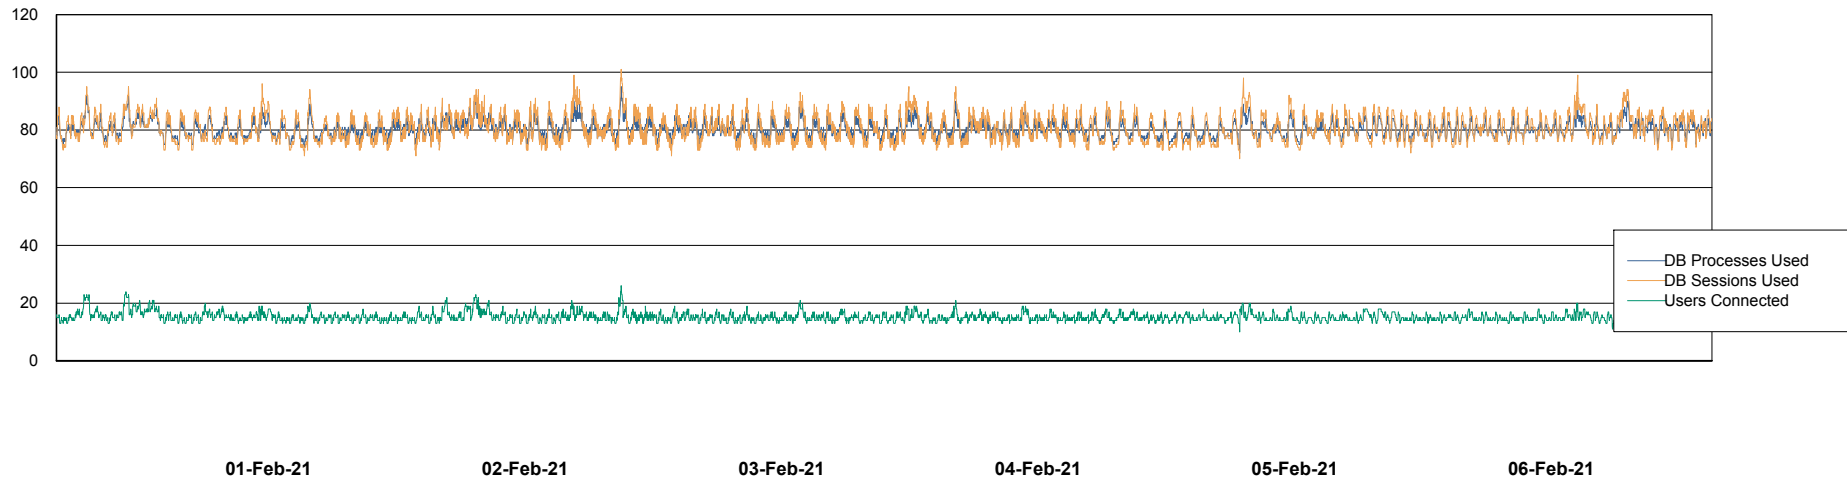

Database Performance ELJDB_PRD_BI

DB Processes Max 1,000
DB Sessions Max 1,524