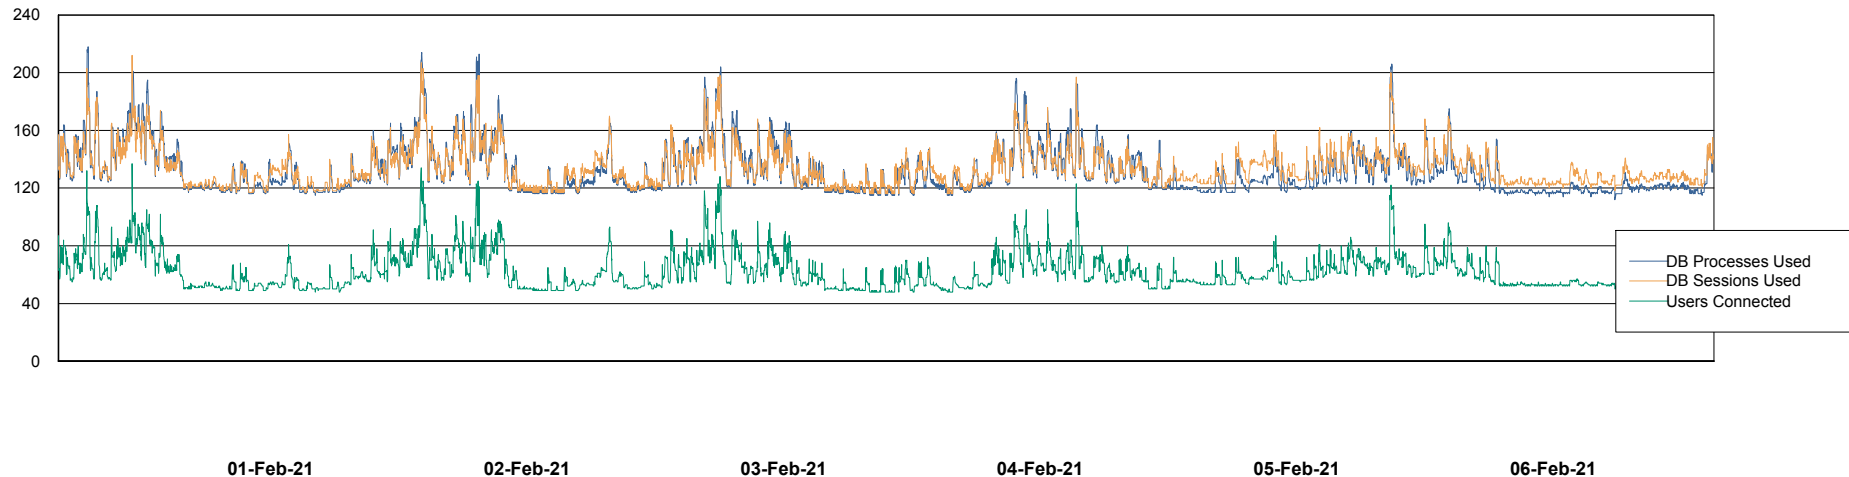

Database Performance ELJDB_Production

DB Processes Max 600
DB Sessions Max 924