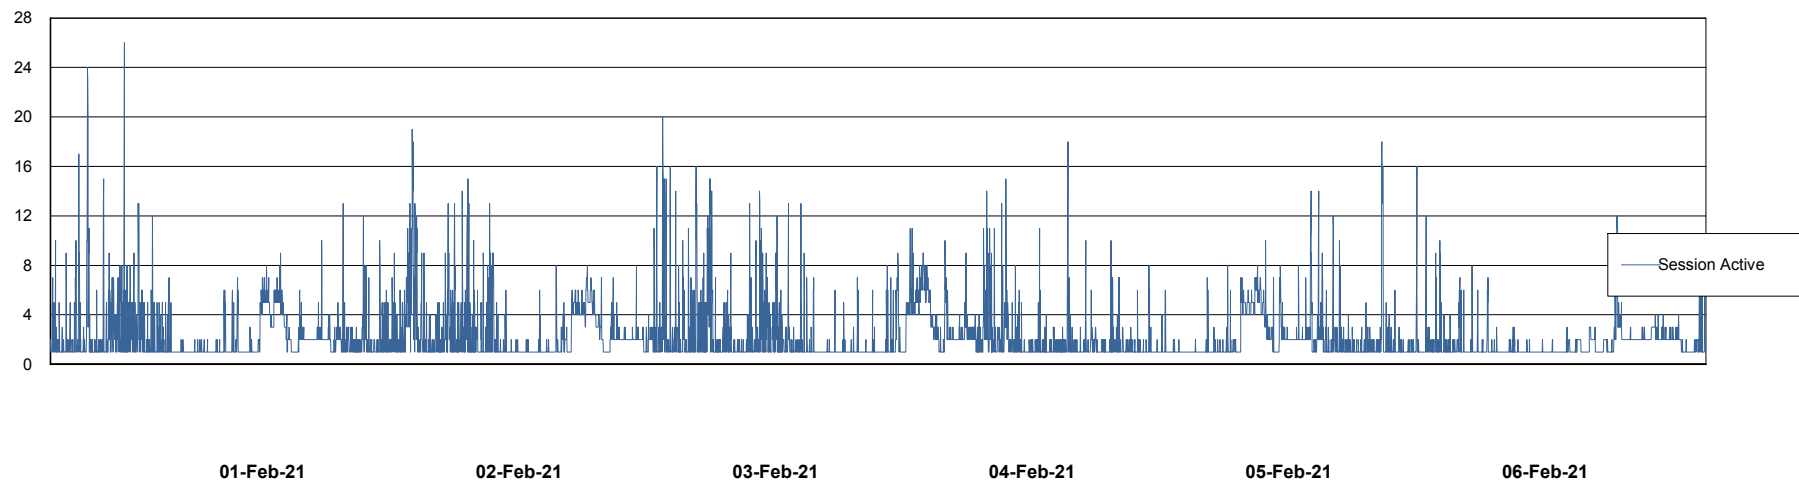

Database Performance ELJDB_Production

DB Processes Max 600
DB Sessions Max 924