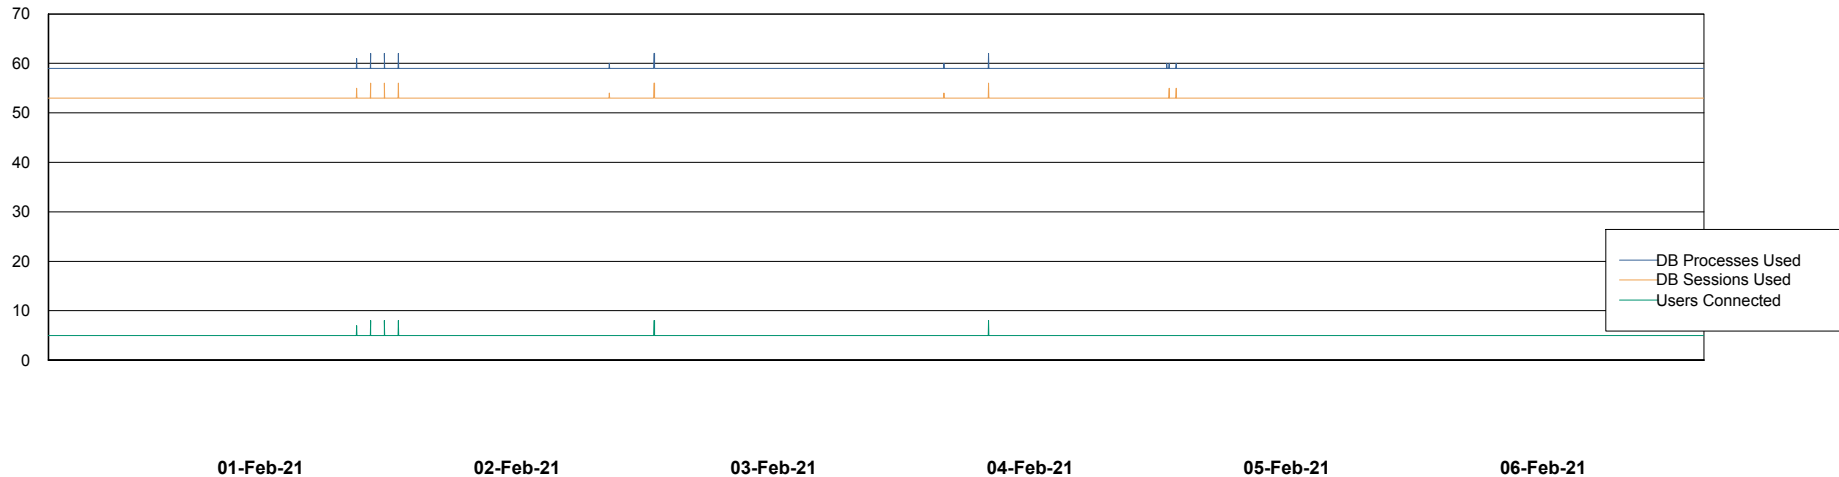

Database Performance ELJDB_Production

DB Processes Max 600
DB Sessions Max 924

Weekly SLA Customer Report

Customer ELJ Production
Database ID 72

Database Performance ELJDB_Standby

DB Processes Max 600
DB Sessions Max 924