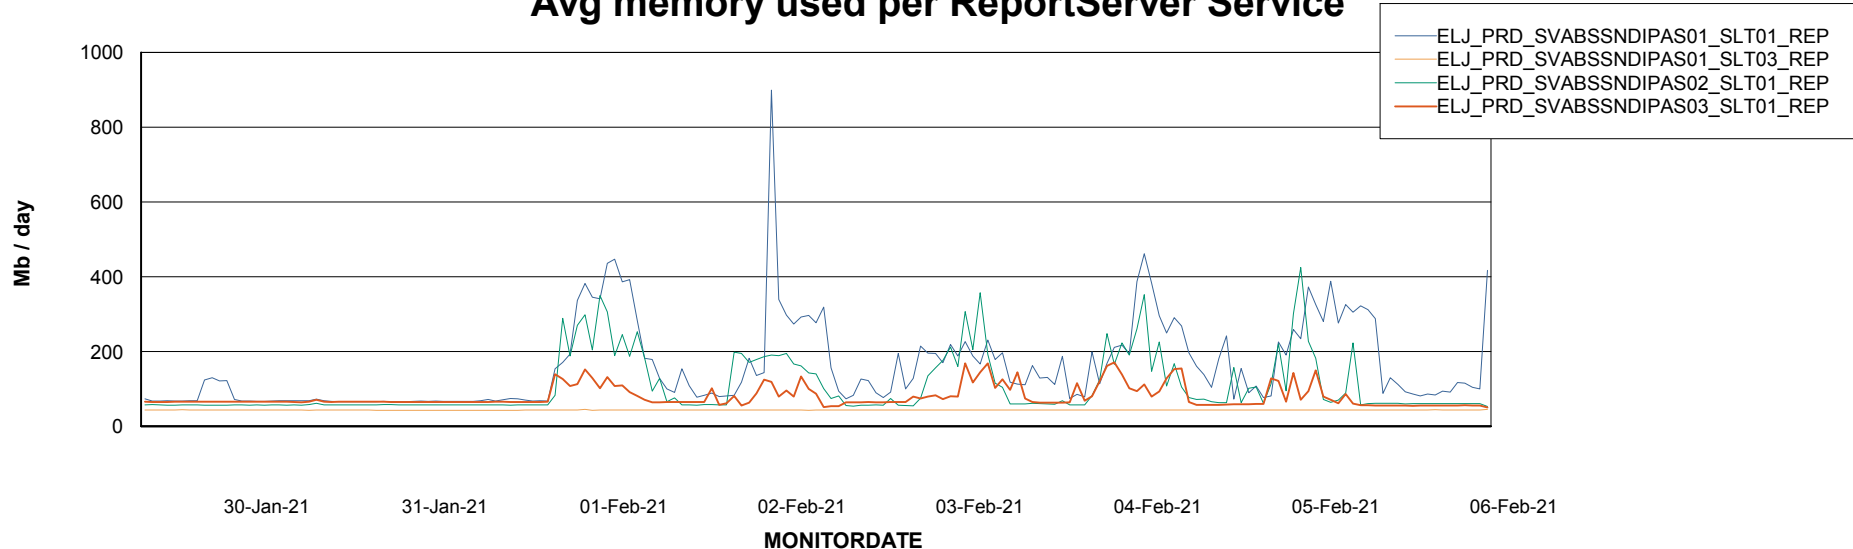

ABSSolute Application ReportServer Services

Avg memory used per ReportServer Service