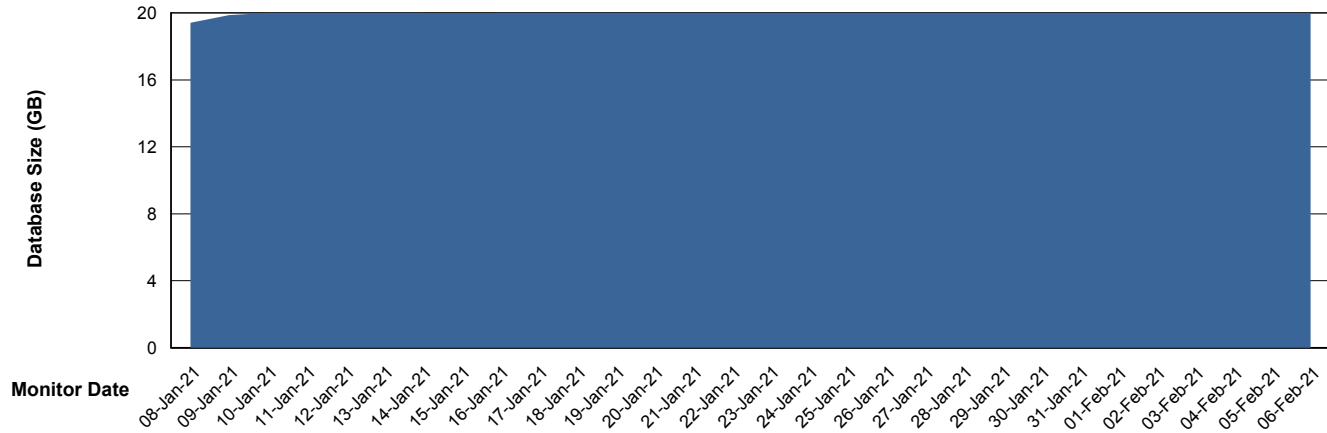

Database Performance ELJDB_Production

DB Processes Max 600
DB Sessions Max 924

Weekly SLA Customer Report

Customer ELJ Production
Database ID 72

Database Performance ELJDB_Standby

DB Processes Max 600
DB Sessions Max 924

Weekly SLA Customer Report

Customer ELJ Production
Database ID 72

DATABASE SIZE ELJDB_PRD_BI

Database growth over last month

DATABASE SIZE ELJDB_Production

Database growth over last month

Weekly SLA Customer Report