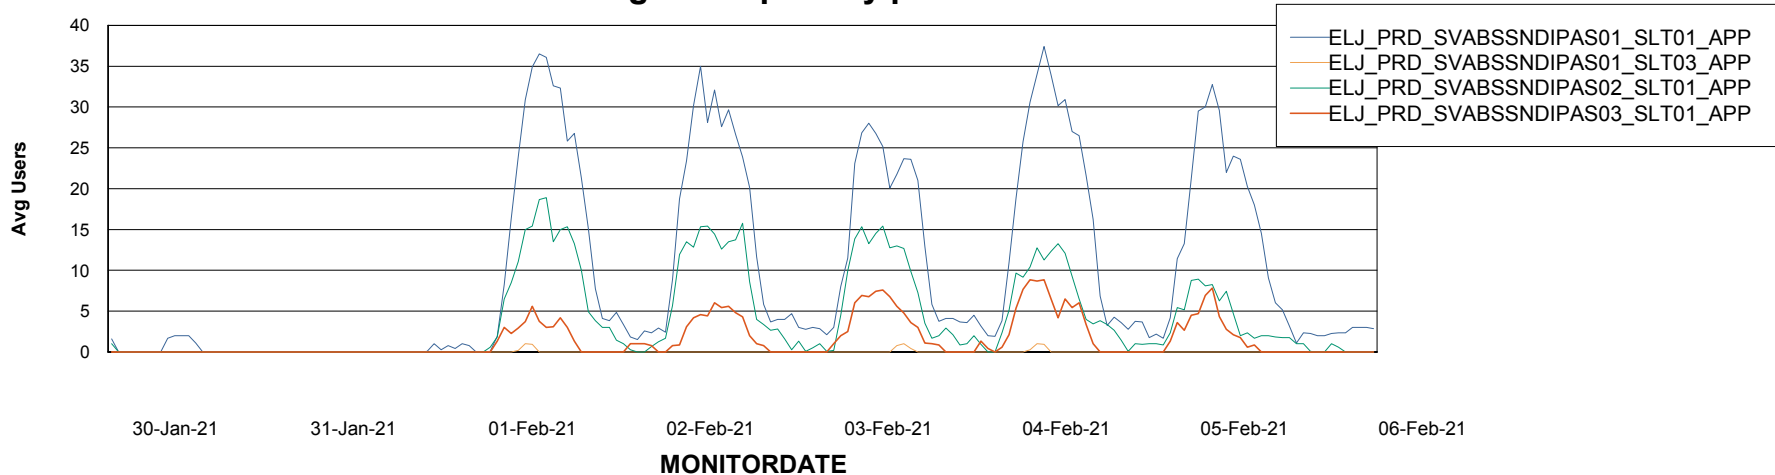

Weekly SLA Customer Report

Customer ELJ Production
Database ID 72

ABSSolute Application Server Services

Avg memory used per ABS Server Service

Avg users per day per ABS server

Weekly SLA Customer Report

Customer ELJ Production
Database ID 72