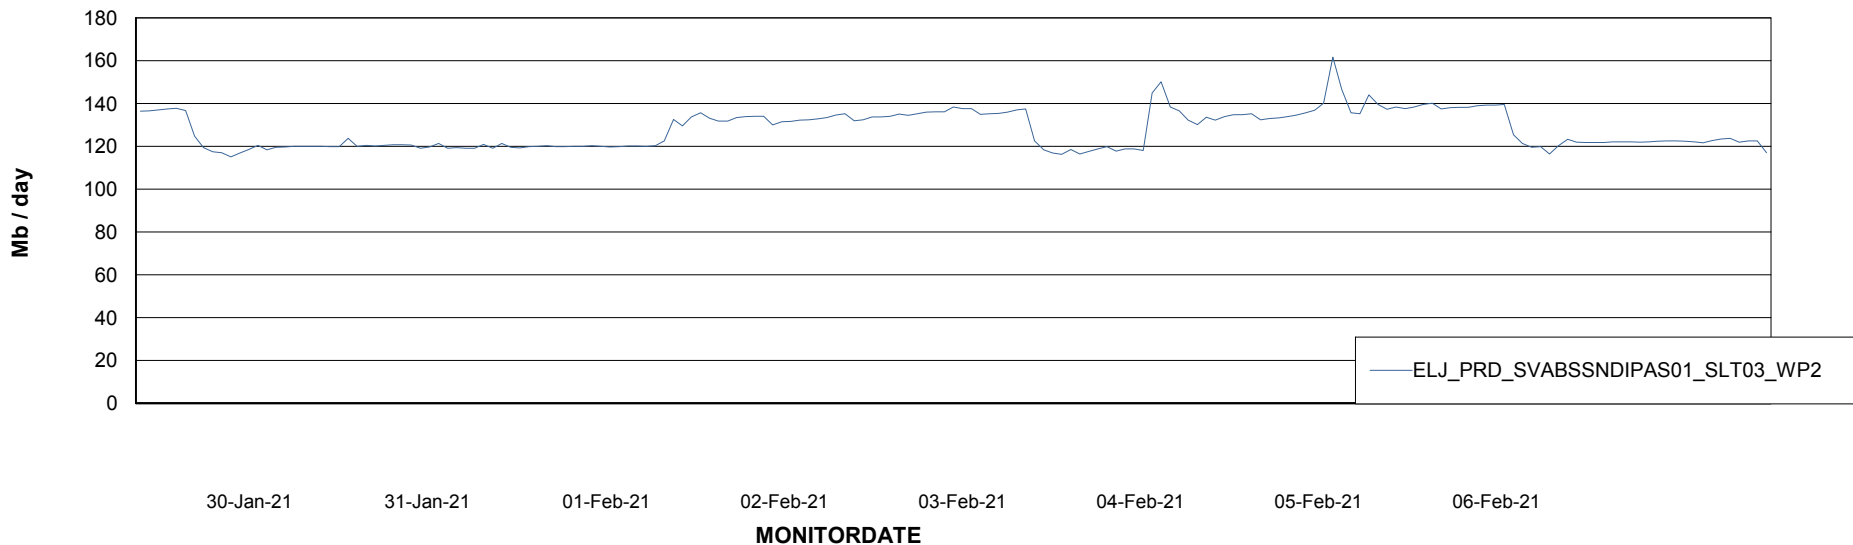

ABSSolute Application ReportServer Services

Avg memory used per ReportServer Service

Weekly SLA Customer Report

Customer ELJ Production
Database ID 72

ABSolute Web Component Services

Avg memory used per ABS Web component