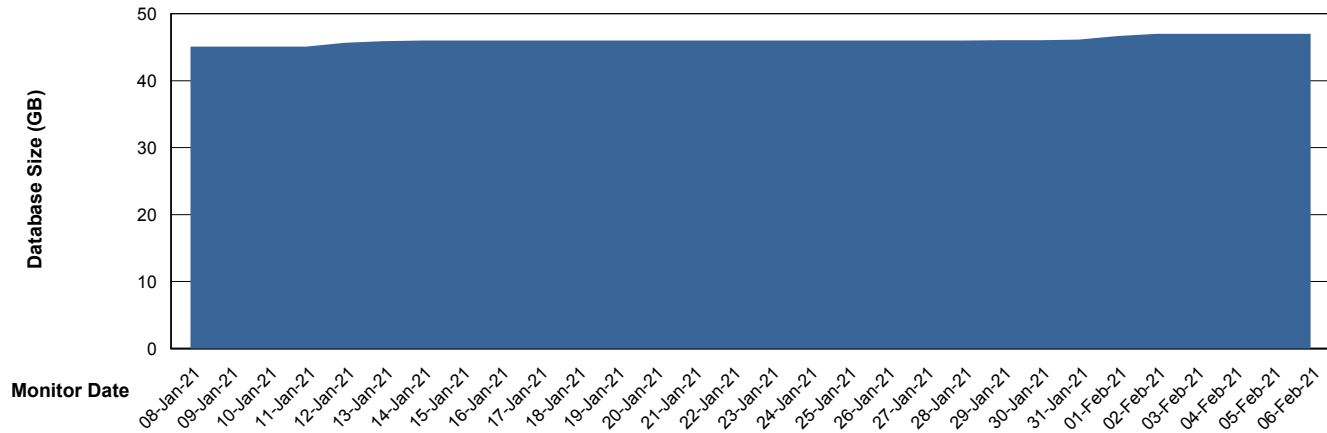

Weekly SLA Customer Report

Customer ELJ Production
Database ID 72

DATABASE SIZE ELJDB_PRD_BI

Database growth over last month

DATABASE SIZE ELJDB_Production

Database growth over last month

Weekly SLA Customer Report