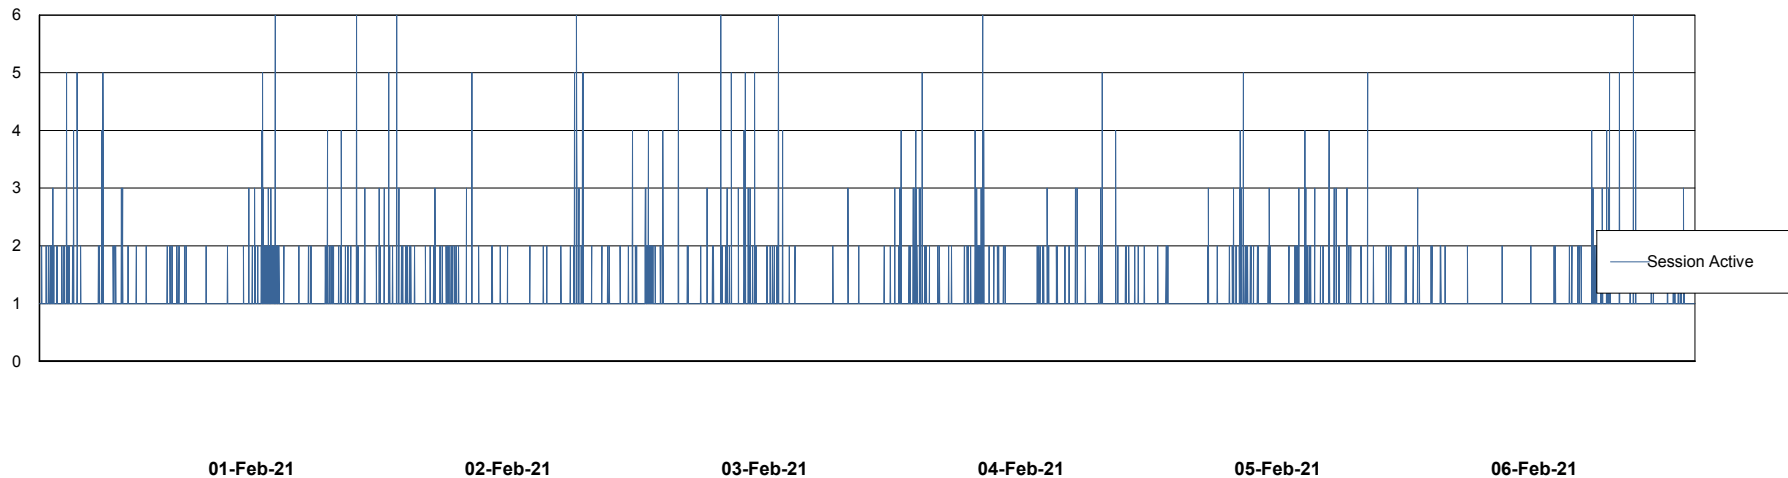

Database Performance ELJDB_Production

DB Processes Max 600
DB Sessions Max 924

Weekly SLA Customer Report

Customer ELJ Production
Database ID 72

Database Performance ELJDB_Standby

DB Processes Max 600
DB Sessions Max 924

Weekly SLA Customer Report

Customer ELJ Production
Database ID 72

DATABASE SIZE ELJDB_PRD_BI

Database growth over last month

DATABASE SIZE ELJDB_Production

Database growth over last month

Weekly SLA Customer Report