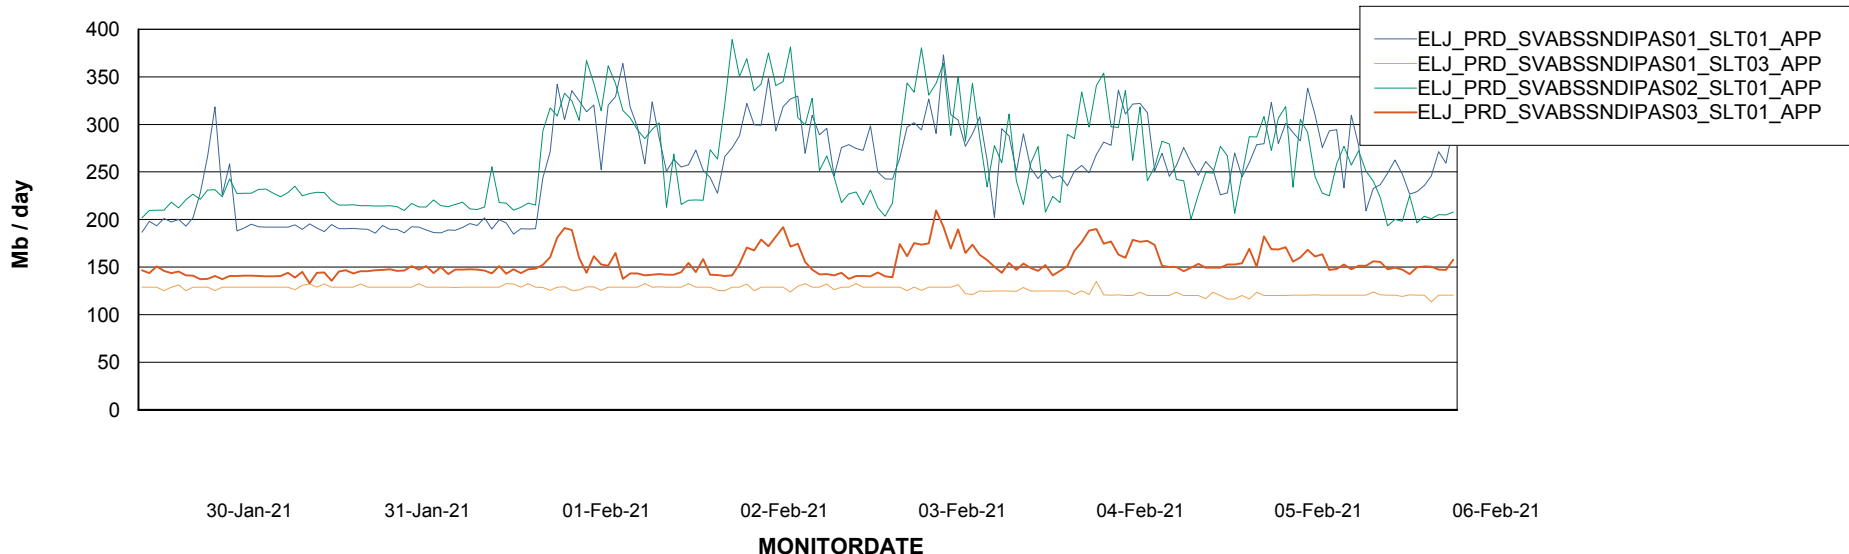

BI Status and last ETL error for ELJDB_PRD_BI

	Sun 31/1/2021	Mon 1/2/2021	Tue 2/2/2021	Wed 3/2/2021	Thu 4/2/2021	Fri 5/2/2021	Sat 6/2/2021
ABS DataWarehouse ETL Health	OK	OK	OK	OK	OK	OK	OK
ABS DWHStaging ETL Health	OK	OK	OK	OK	OK	OK	OK

Weekly SLA Customer Report

Customer ELJ Production
Database ID 72

ABSSolute Application Server Services

Avg memory used per ABS Server Service

Avg users per day per ABS server

Weekly SLA Customer Report

Customer ELJ Production
Database ID 72