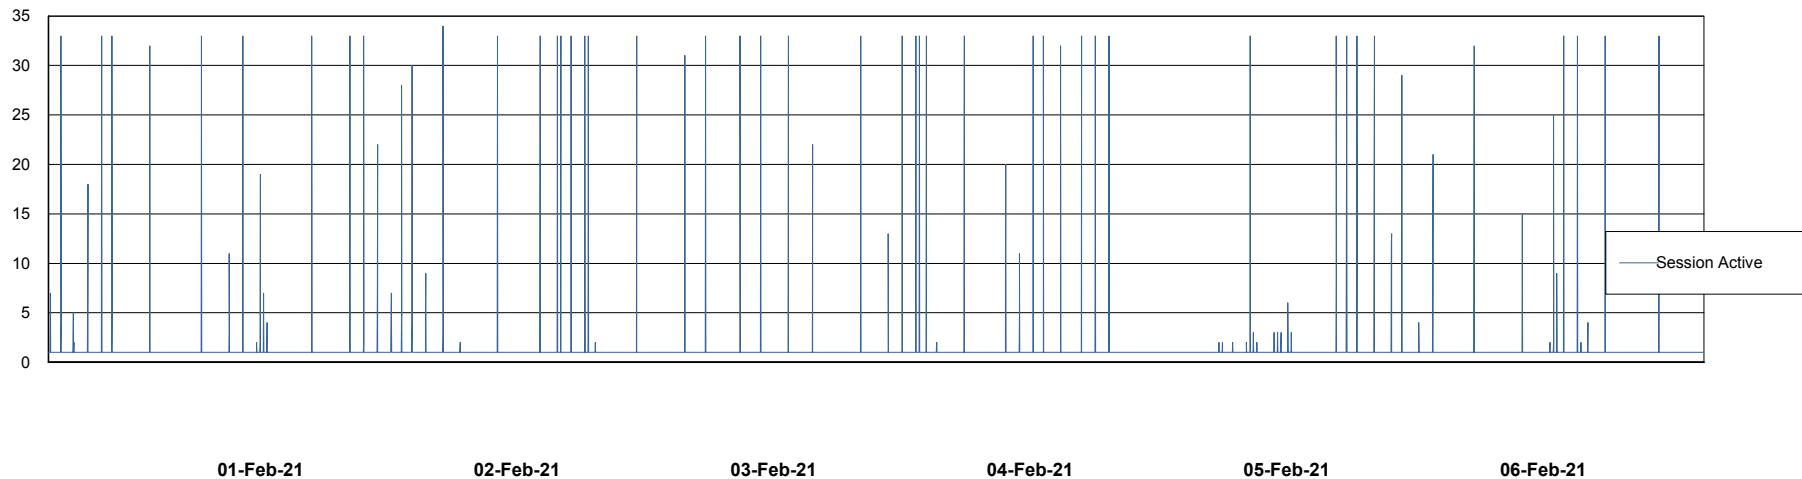

Weekly SLA Customer Report

Customer ECL Production
Database ID 77

Database Performance ECLDB_Production

DB Processes Max 1,000
DB Sessions Max 1,536

Weekly SLA Customer Report

Customer ECL Production
Database ID 77

Database Performance ECLDB_Standby

DB Processes Max 1,000
DB Sessions Max 1,536

Weekly SLA Customer Report

Customer ECL Production
 Database ID 77

DATABASE SIZE ECLDB_Production

Database growth over last month