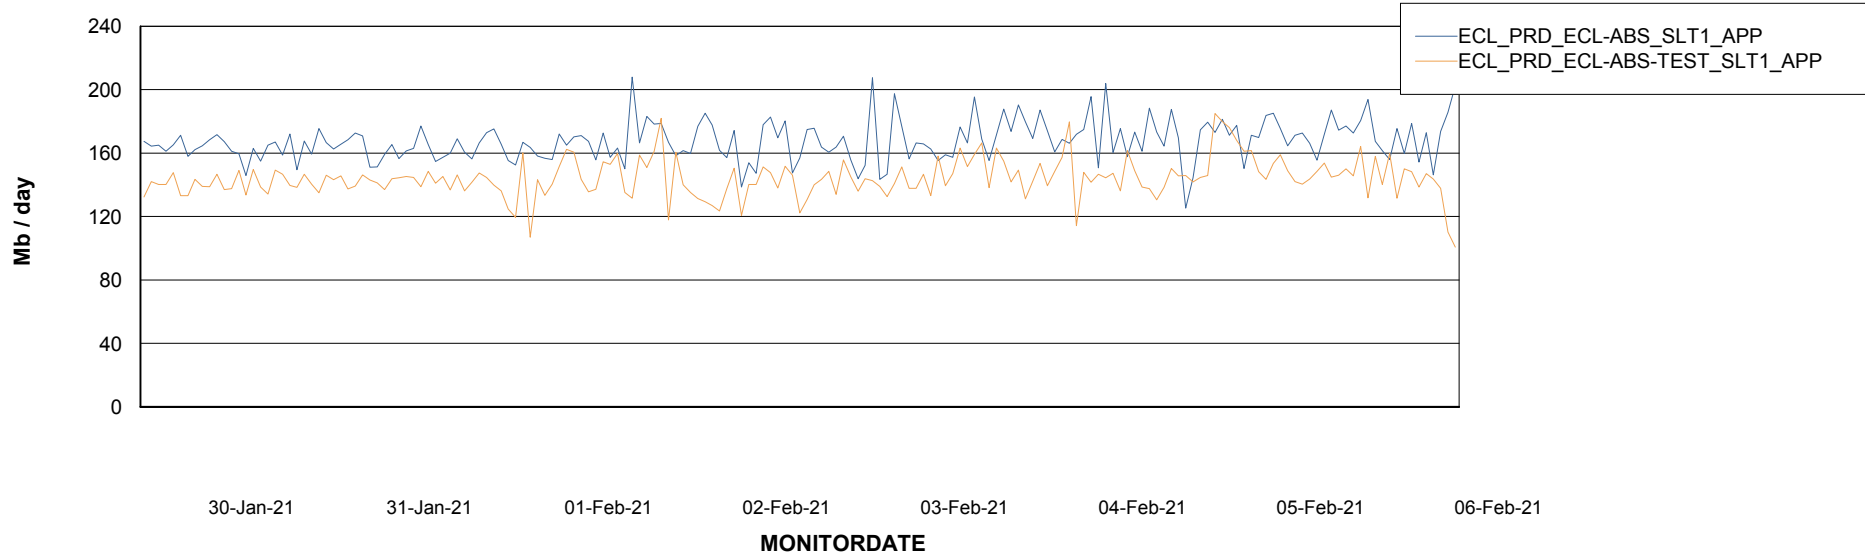

ABSSolute Application Server Services

Avg memory used per ABS Server Service