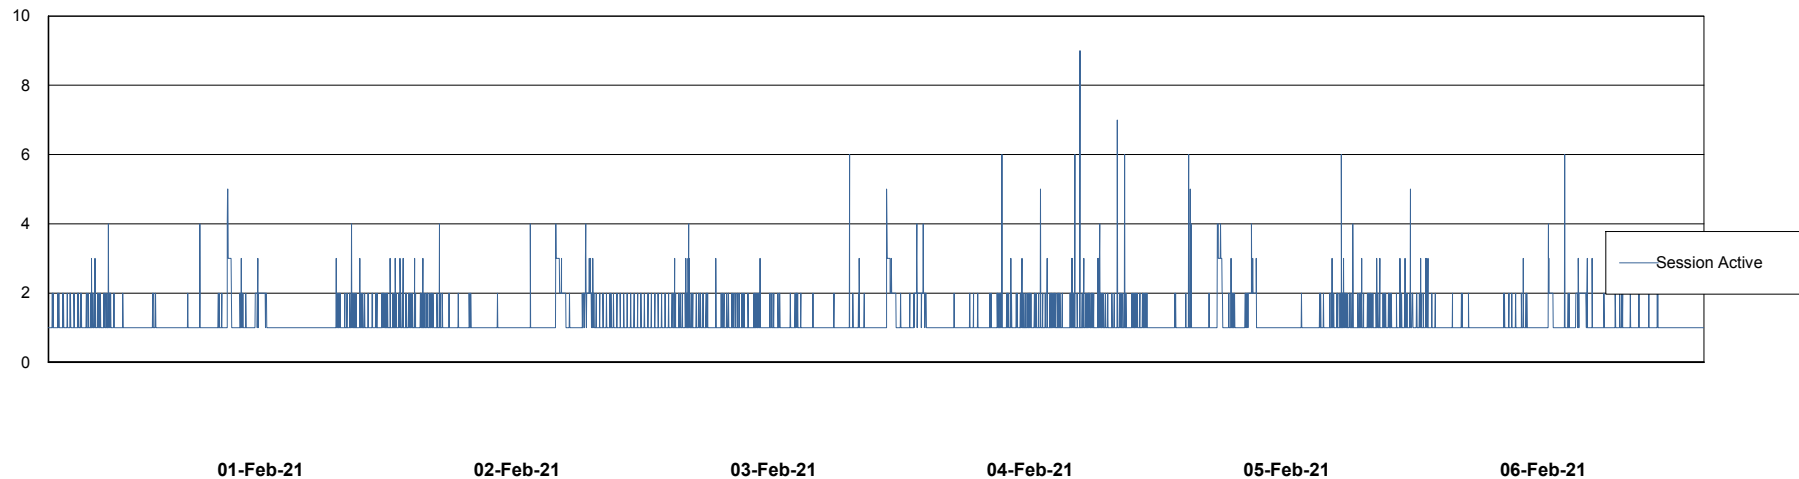

Weekly SLA Customer Report

Customer ECL Production
Database ID 77

Harddisk Usage ECL_PRD_ECL-ABS-WEB

	Free disk space on c: (%)	Total disk space on c: (Gb)
06-Feb-21	67	127
05-Feb-21	67	127
04-Feb-21	68	127
03-Feb-21	68	127
02-Feb-21	68	127
01-Feb-21	68	127
31-Jan-21	68	127

Weekly SLA Customer Report

Customer ECL Production
Database ID 77

Database Performance ECLDB_Production

DB Processes Max 1,000
DB Sessions Max 1,536

Weekly SLA Customer Report

Customer ECL Production
Database ID 77