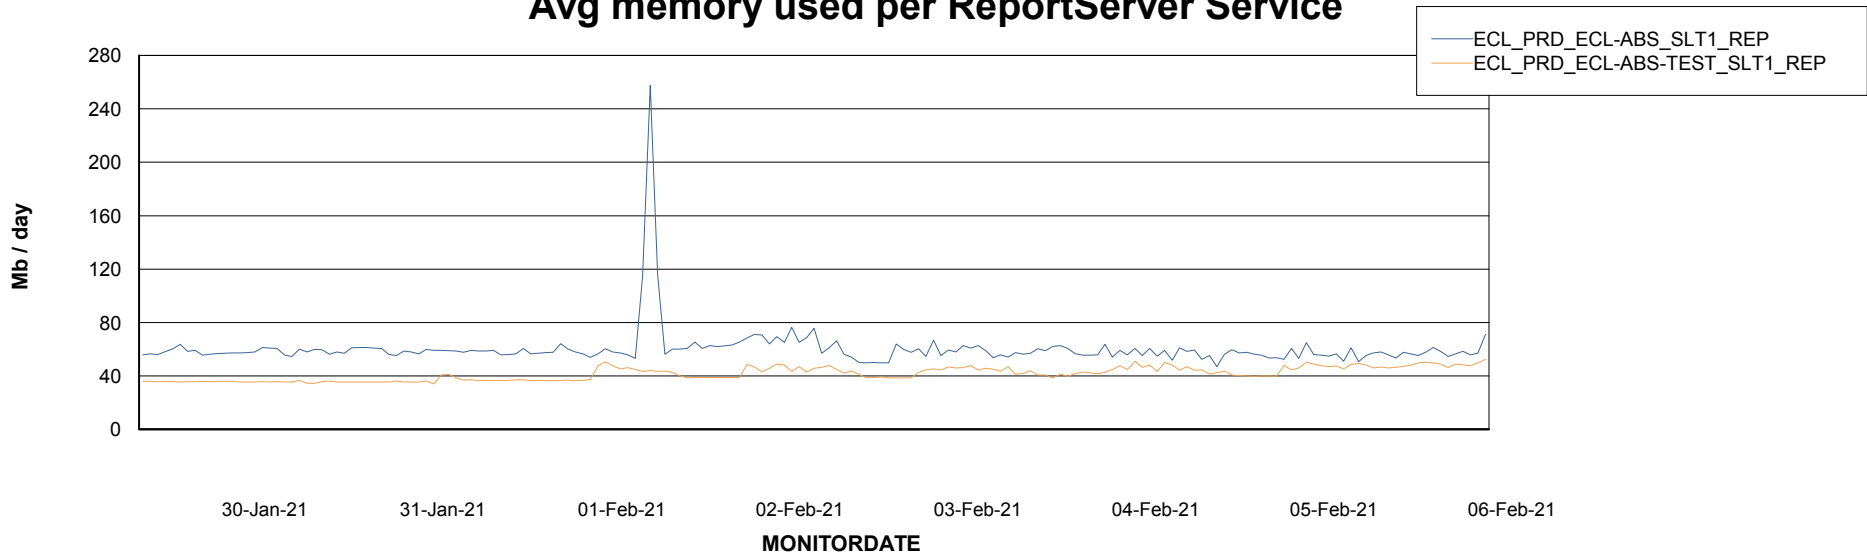

Avg memory used per ABS Server Service

Avg users per day per ABS server

Weekly SLA Customer Report

Customer ECL Production
Database ID 77

ABSSolute Application ReportServer Services

Avg memory used per ReportServer Service