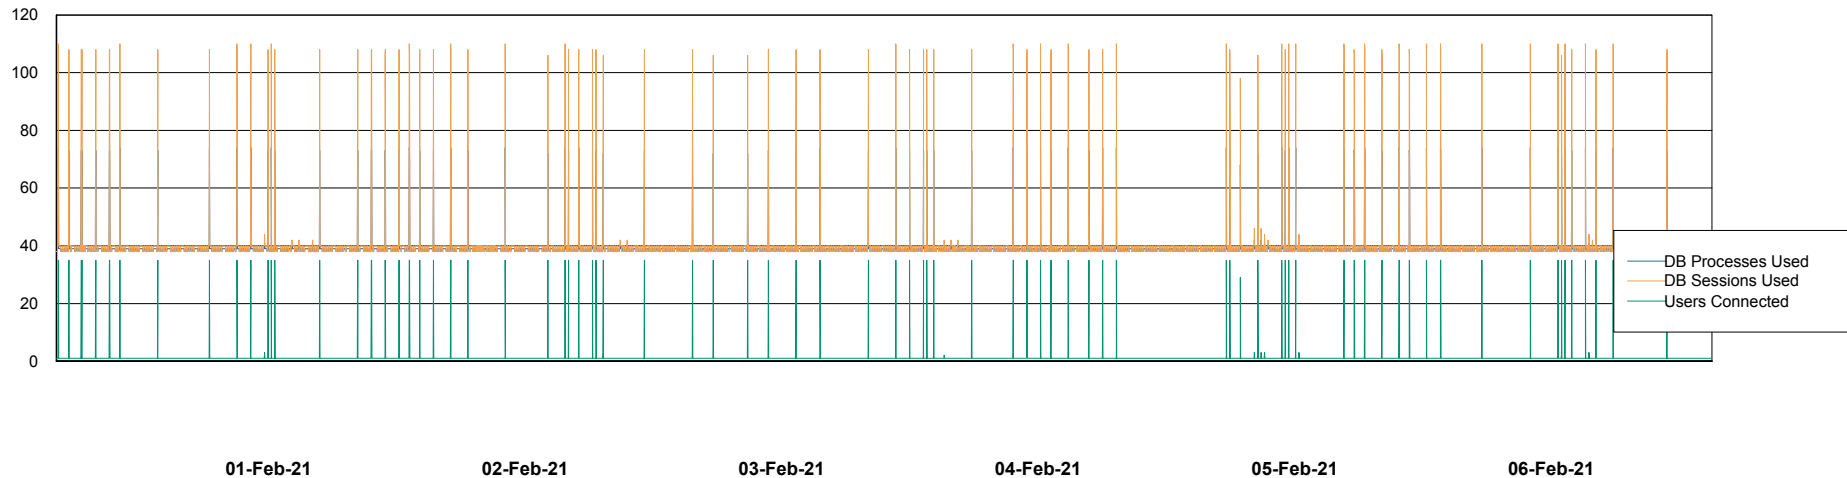

Weekly SLA Customer Report

Customer ECL Production
Database ID 77

Database Performance ECLDB_Production

DB Processes Max 1,000
DB Sessions Max 1,536

Weekly SLA Customer Report

Customer ECL Production
Database ID 77

Database Performance ECLDB_Standby

DB Processes Max 1,000
DB Sessions Max 1,536

Weekly SLA Customer Report

Customer ECL Production
 Database ID 77

DATABASE SIZE ECLDB_Production

Database growth over last month