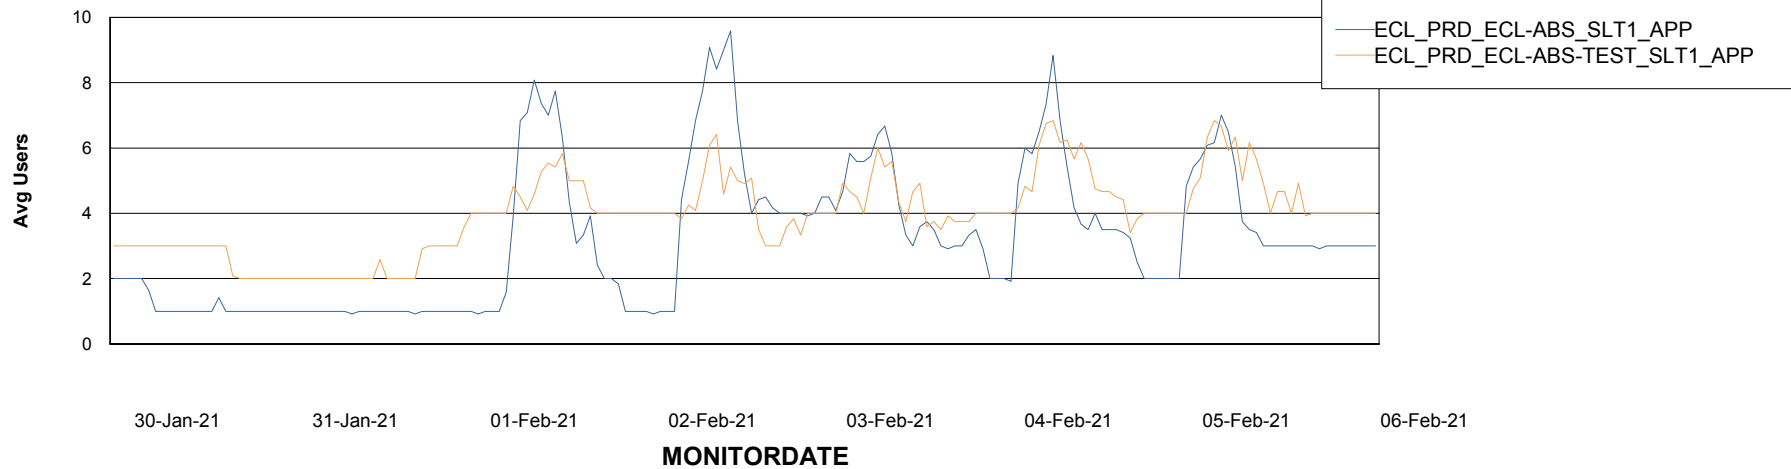

Avg users per day per ABS server