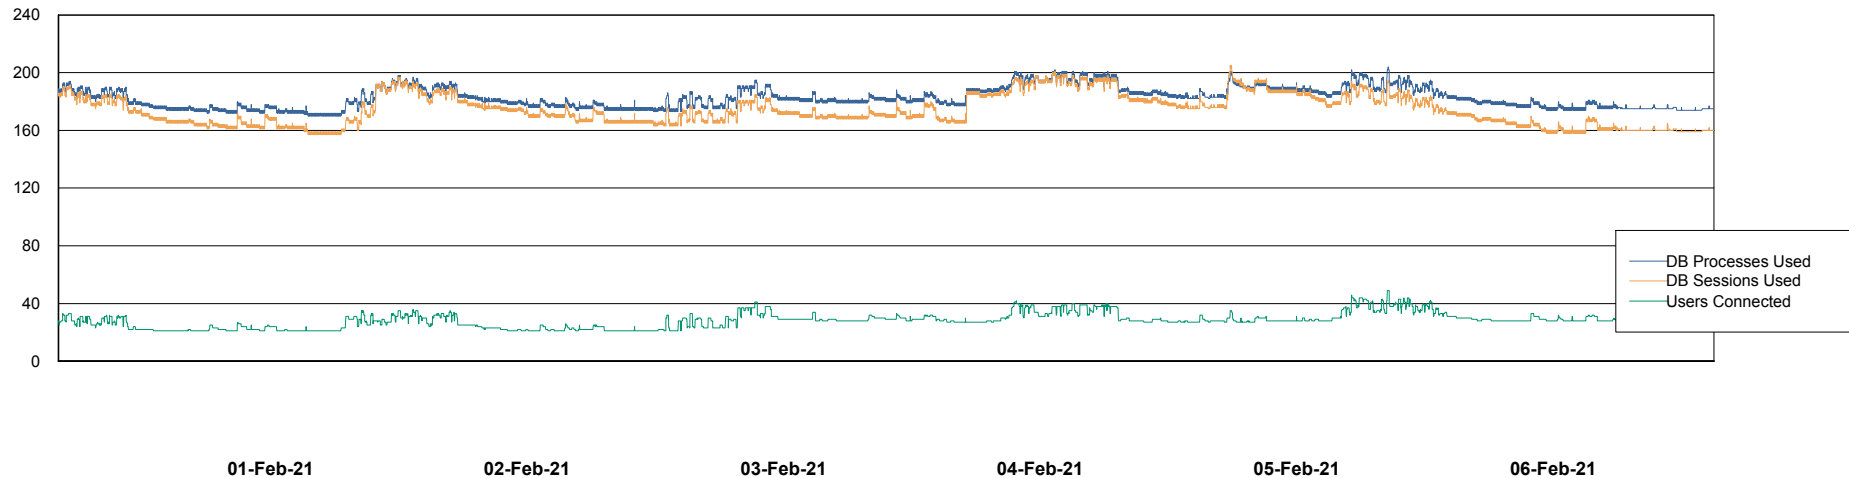

Weekly SLA Customer Report

Customer ECL Production
Database ID 77

Harddisk Usage ECL_PRD_ECL-ABS-WEB

	Free disk space on c: (%)	Total disk space on c: (Gb)
06-Feb-21	67	127
05-Feb-21	67	127
04-Feb-21	68	127
03-Feb-21	68	127
02-Feb-21	68	127
01-Feb-21	68	127
31-Jan-21	68	127

Weekly SLA Customer Report

Customer ECL Production
Database ID 77

Database Performance ECLDB_Production

DB Processes Max 1,000
DB Sessions Max 1,536

Weekly SLA Customer Report

Customer ECL Production
Database ID 77