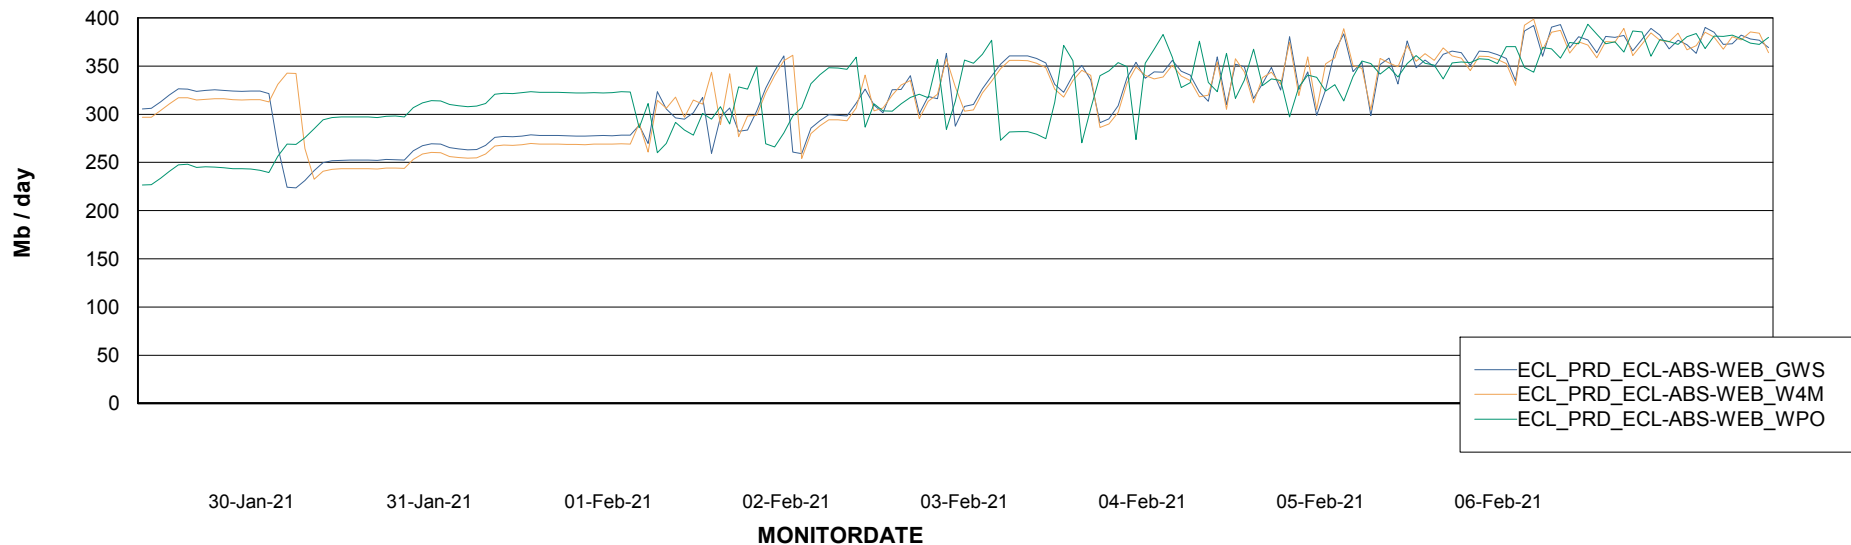

ABSSolute Web Component Services

Avg memory used per ABS Web component