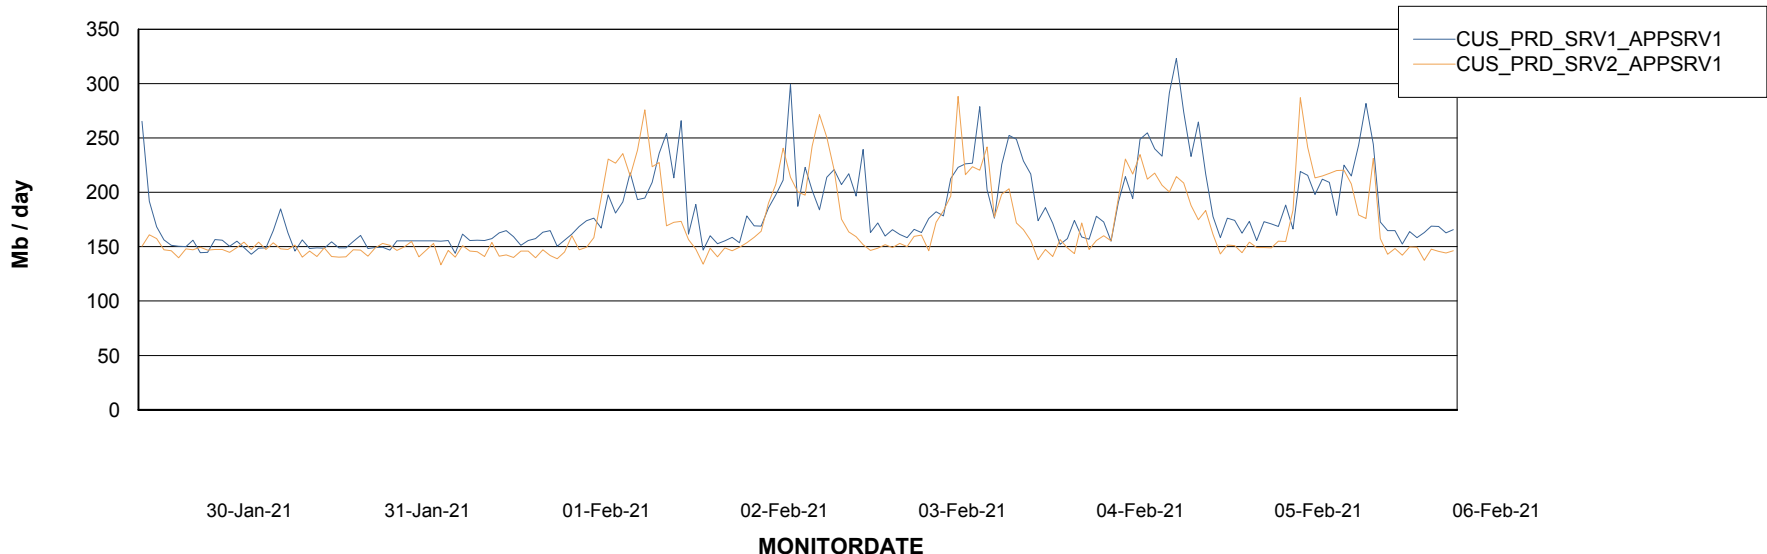

ABSSolute Application Server Services

Avg memory used per ABS Server Service