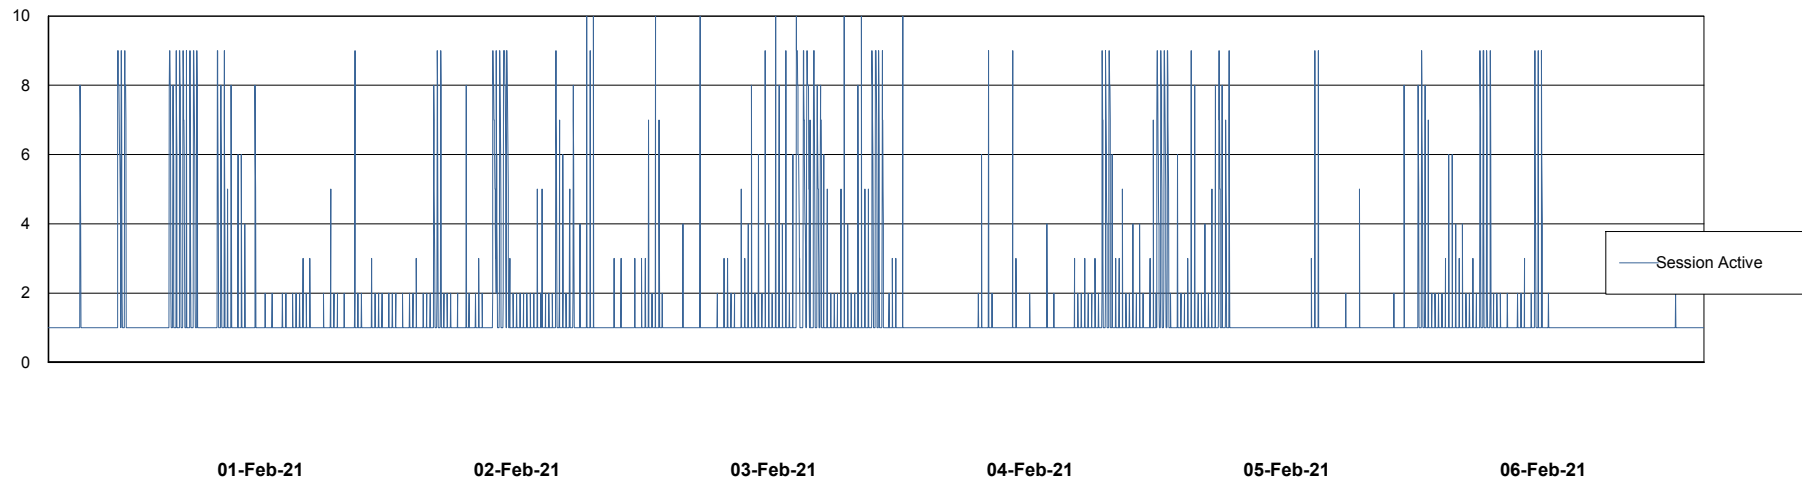

Database Performance CUS_ProdDB_Standby

DB Processes Max 300
DB Sessions Max 472