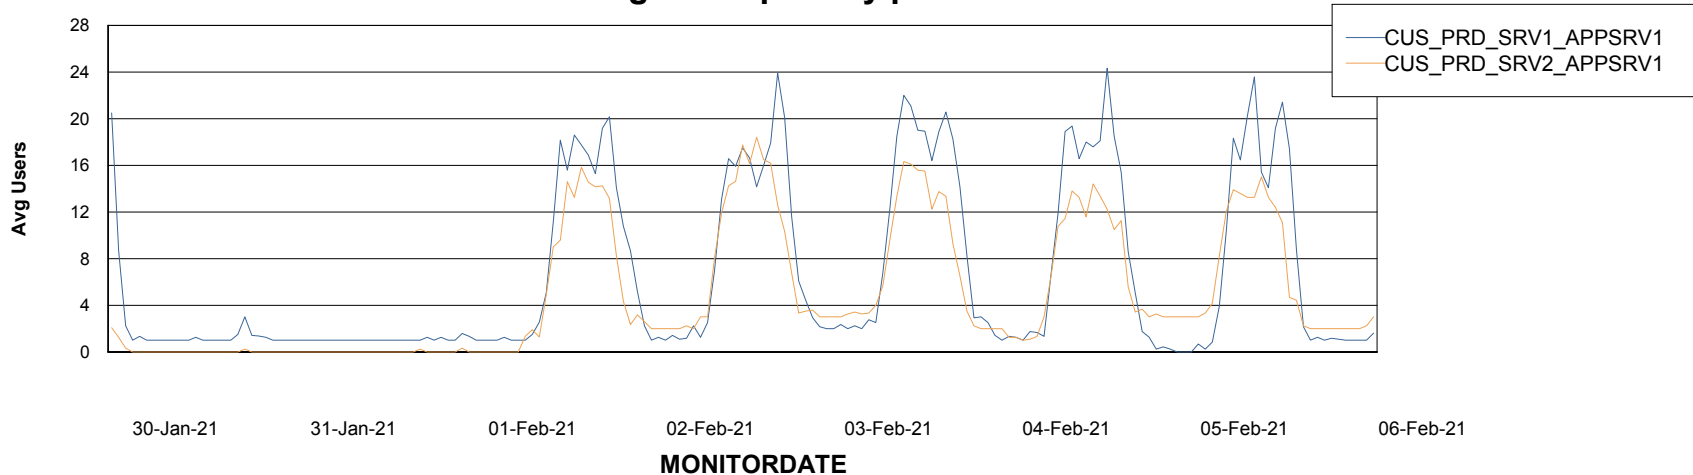

Avg users per day per ABS server