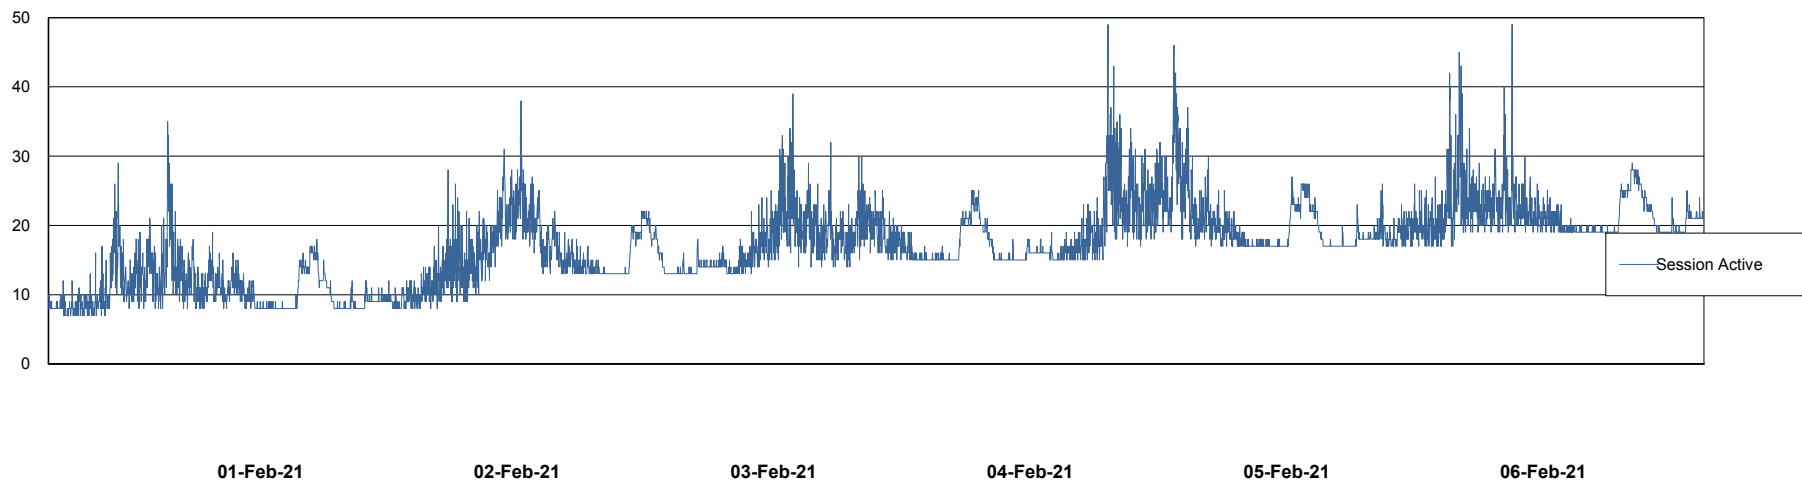

Database Performance CUS_ProdDB_Primary

DB Processes Max 300
DB Sessions Max 472