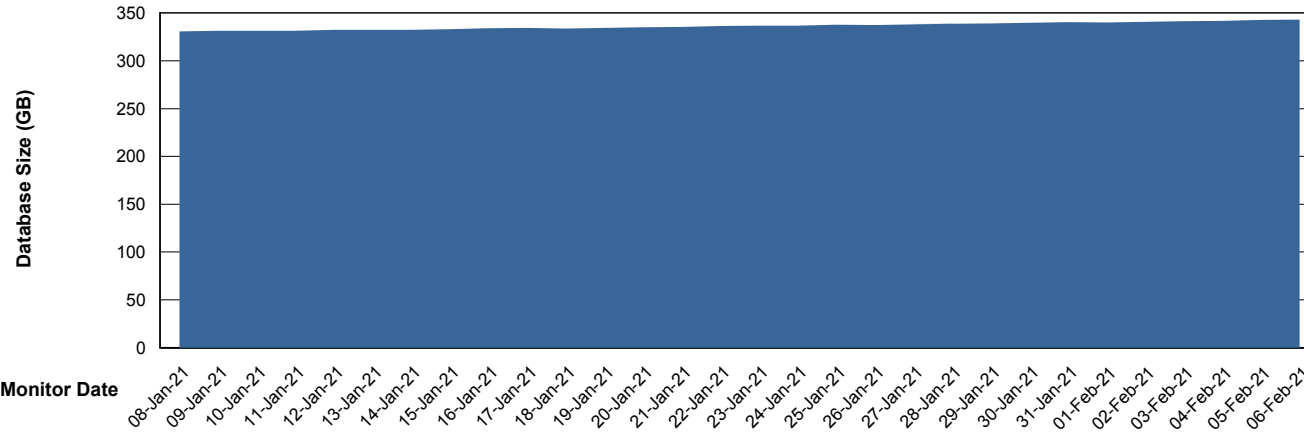

Database Performance CUS_ProdDB_Standby

DB Processes Max 300
DB Sessions Max 472

Weekly SLA Customer Report

Customer CUS Production
 Database ID 84

DATABASE SIZE CUS_ProdDB_Primary

Database growth over last month