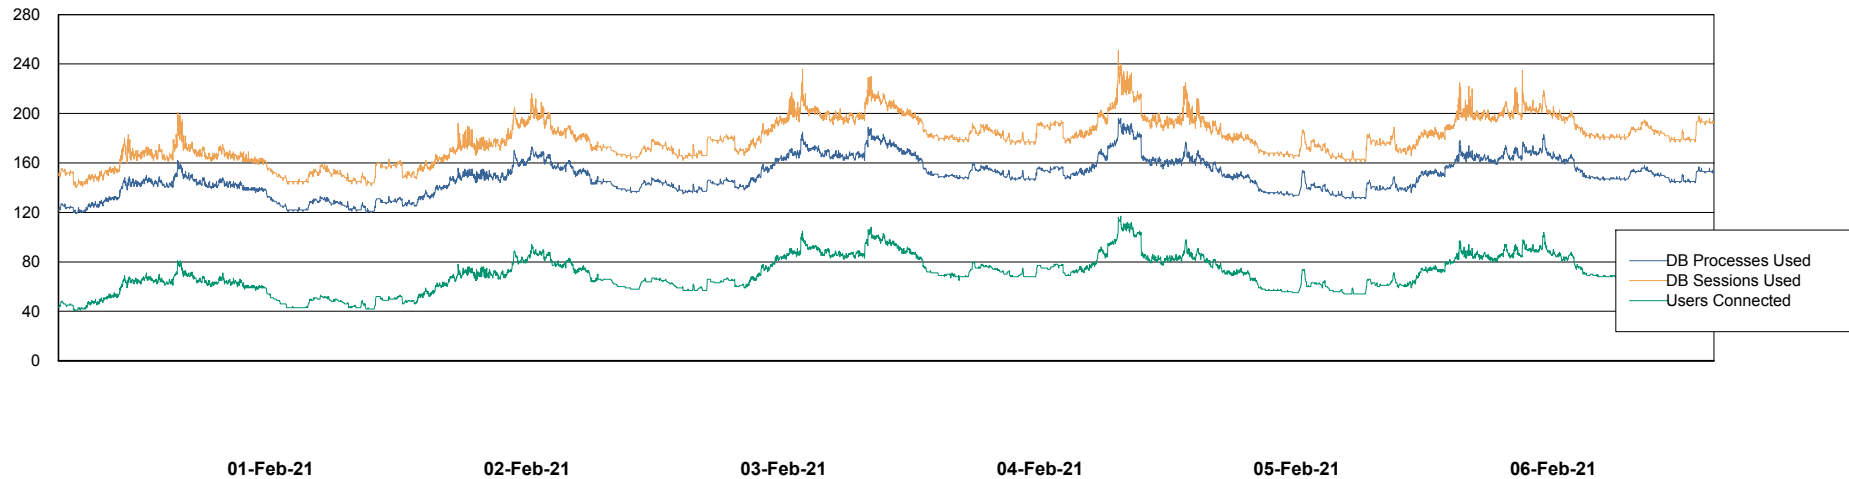

Harddisk Usage CUS_StandByDBSrv_ABSDB2

	Free disk space on c: (%)	Total disk space on c: (Gb)	Free disk space on d: (%)	Total disk space on d: (Gb)
06-Feb-21	69	199	41	1,024
05-Feb-21	69	199	41	1,024
04-Feb-21	69	199	41	1,024
03-Feb-21	69	199	41	1,024
02-Feb-21	69	199	41	1,024
01-Feb-21	69	199	41	1,024
31-Jan-21	69	199	41	1,024

Weekly SLA Customer Report

Customer CUS Production
Database ID 84

Database Performance CUS_ProdDB_Primary

DB Processes Max 300
DB Sessions Max 472

Weekly SLA Customer Report

Customer CUS Production
Database ID 84