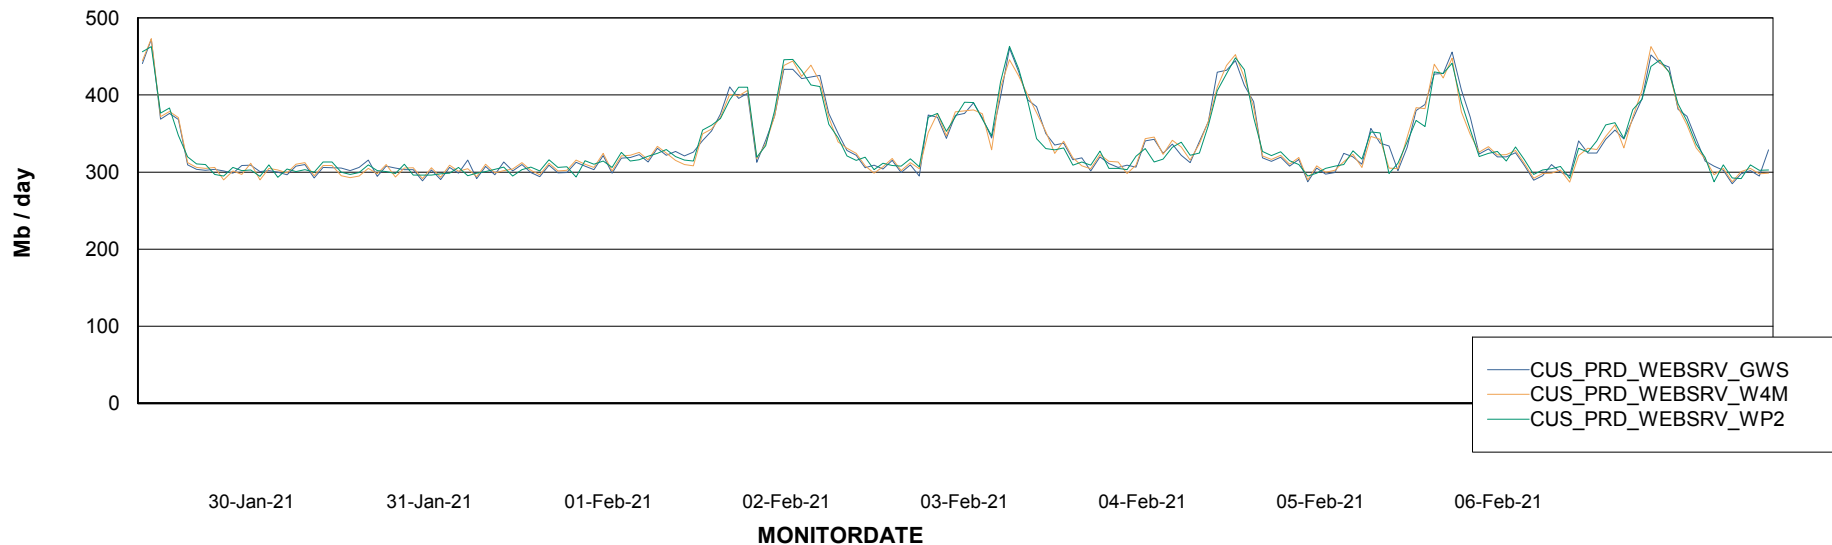

ABSSolute Web Component Services

Avg memory used per ABS Web component