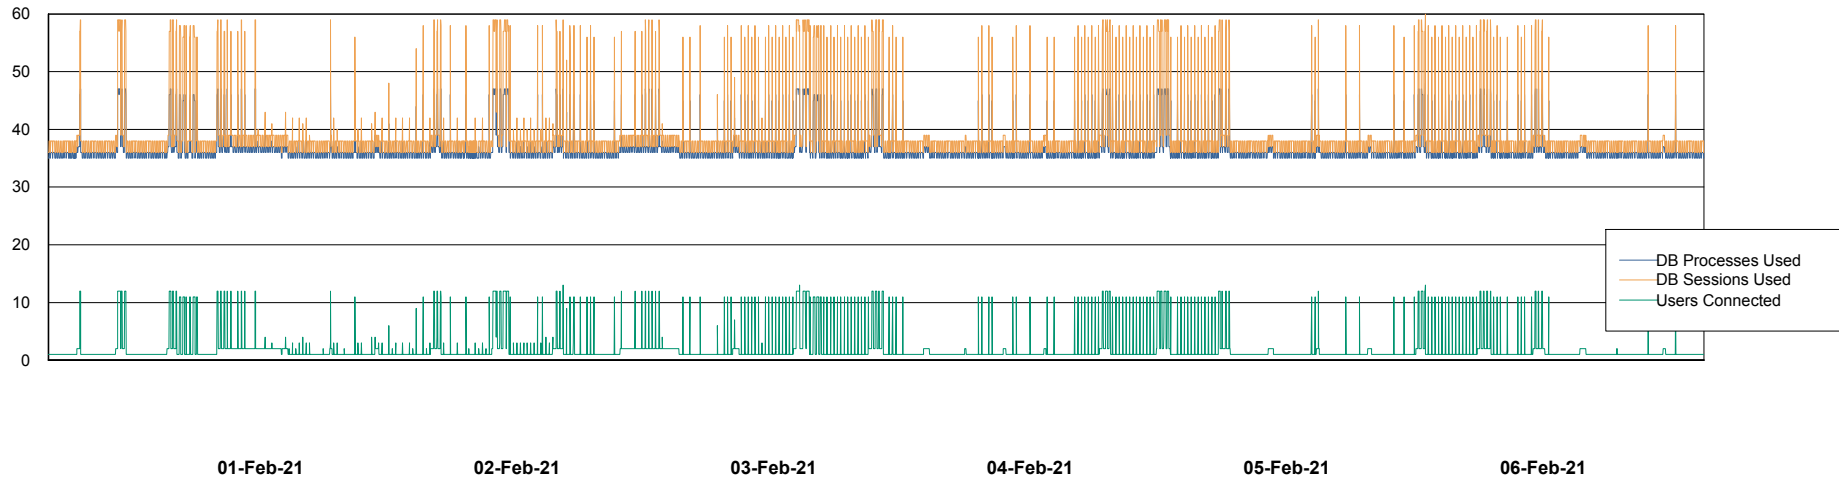

Database Performance CUS_ProdDB_Standby

DB Processes Max 300
DB Sessions Max 472