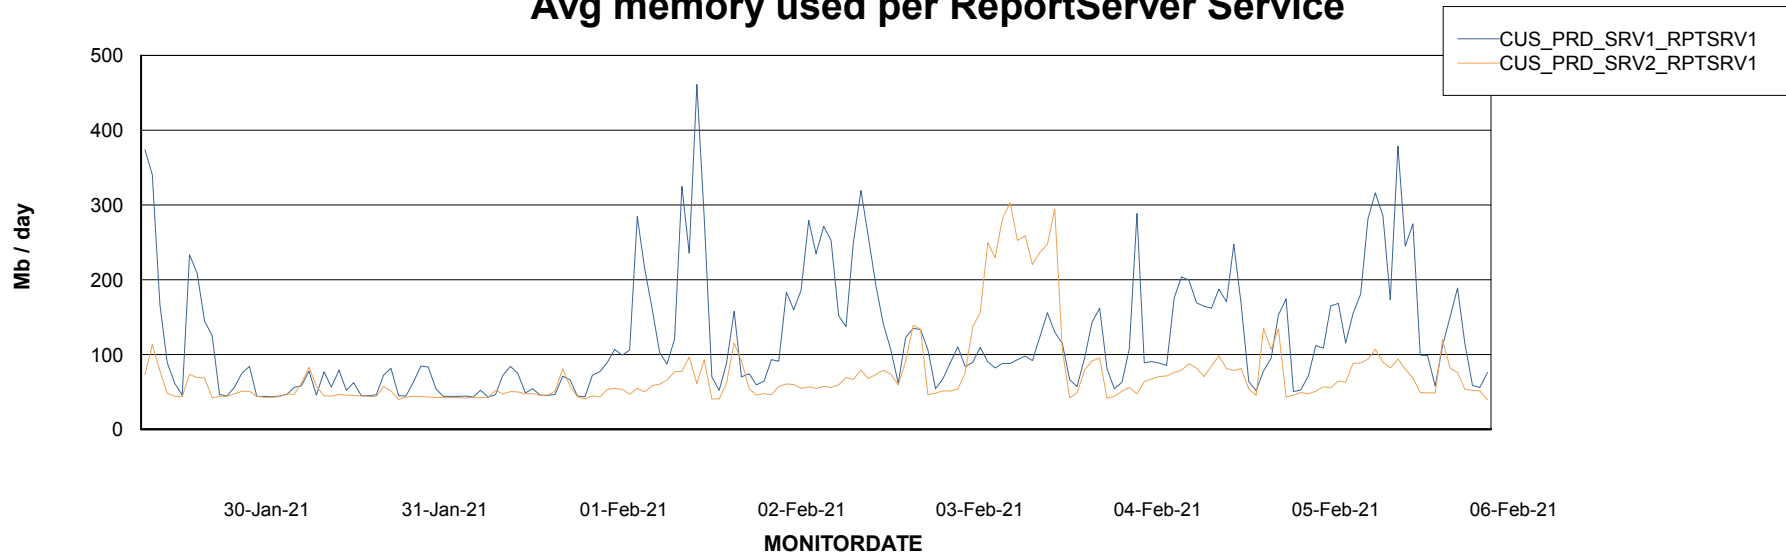

Avg memory used per ABS Server Service

Avg users per day per ABS server

Weekly SLA Customer Report

Customer CUS Production
Database ID 84

ABSolute Web Component Services

Avg memory used per ReportServer Service