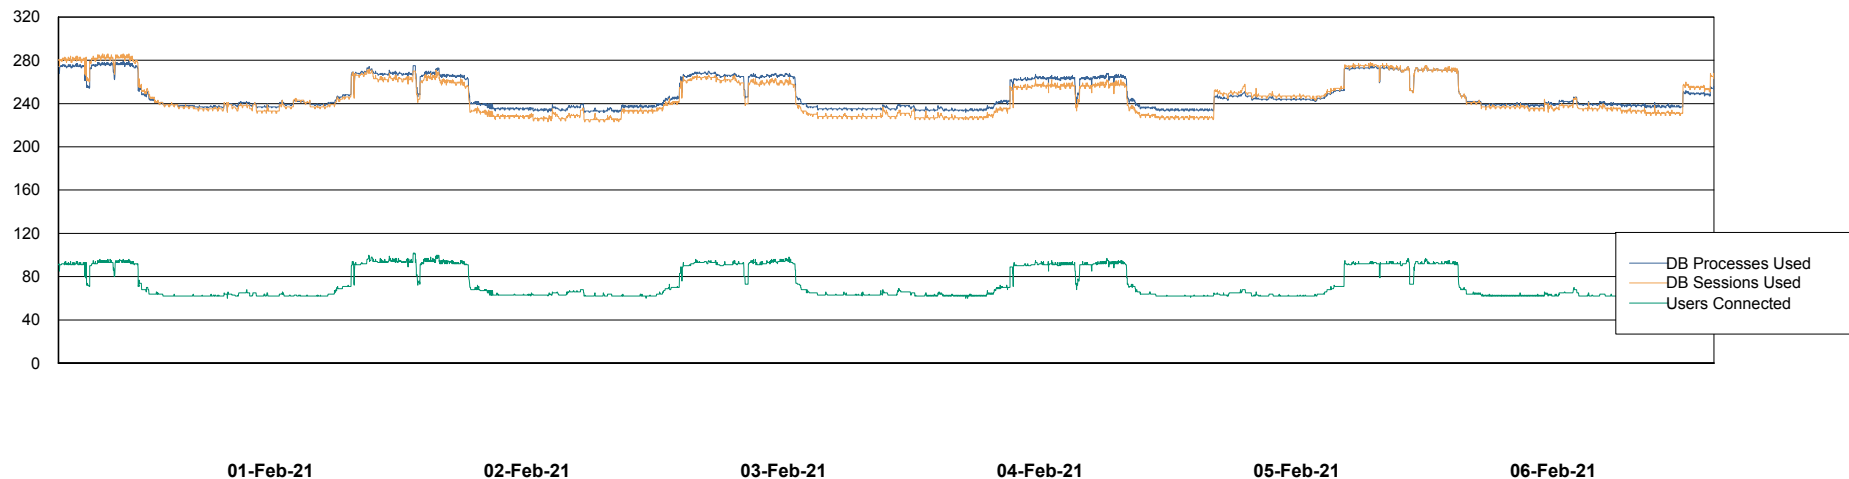

Weekly SLA Customer Report

Customer CLO Production
Database ID 38

Database Performance CLODB_PRD_BI

Weekly SLA Customer Report

Customer CLO Production
Database ID 38

Database Performance CLODB_PRD_Production

Weekly SLA Customer Report

Customer CLO Production
Database ID 38

Database Performance CLODB_PRD_Standby

Weekly SLA Customer Report

Customer CLO Production
Database ID 38

Database Performance CLODB_PRD_Test