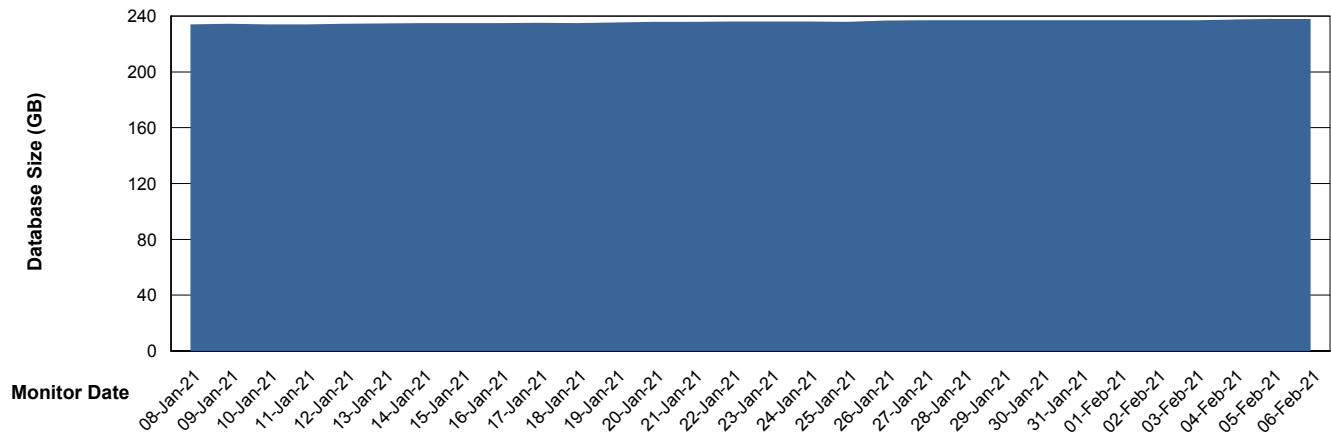

Weekly SLA Customer Report

Customer CLO Production
Database ID 38

DATABASE SIZE CLODB_PRD_BI

Database growth over last month

DATABASE SIZE CLODB_PRD_Production

Database growth over last month

Weekly SLA Customer Report