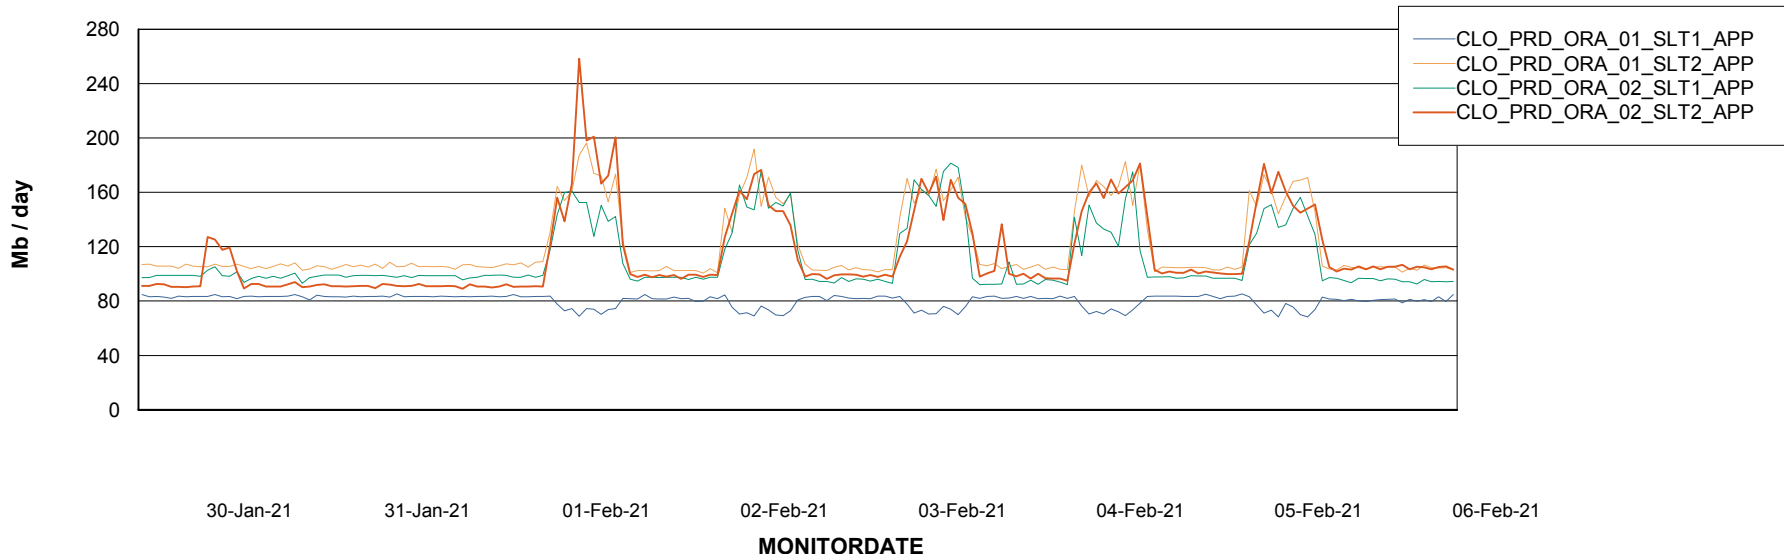

ABSSolute Application Server Services

Avg memory used per ABS Server Service