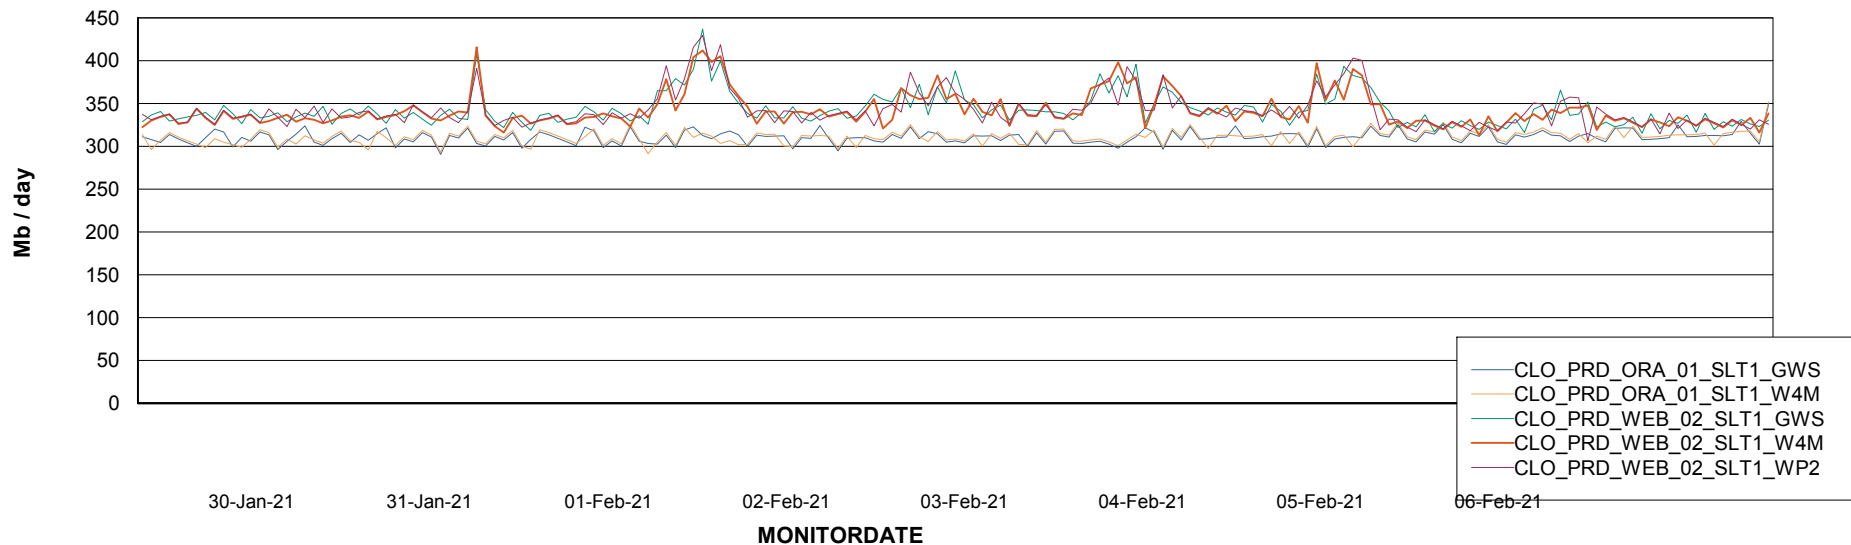

ABSSolute Web Component Services

Avg memory used per ABS Web component