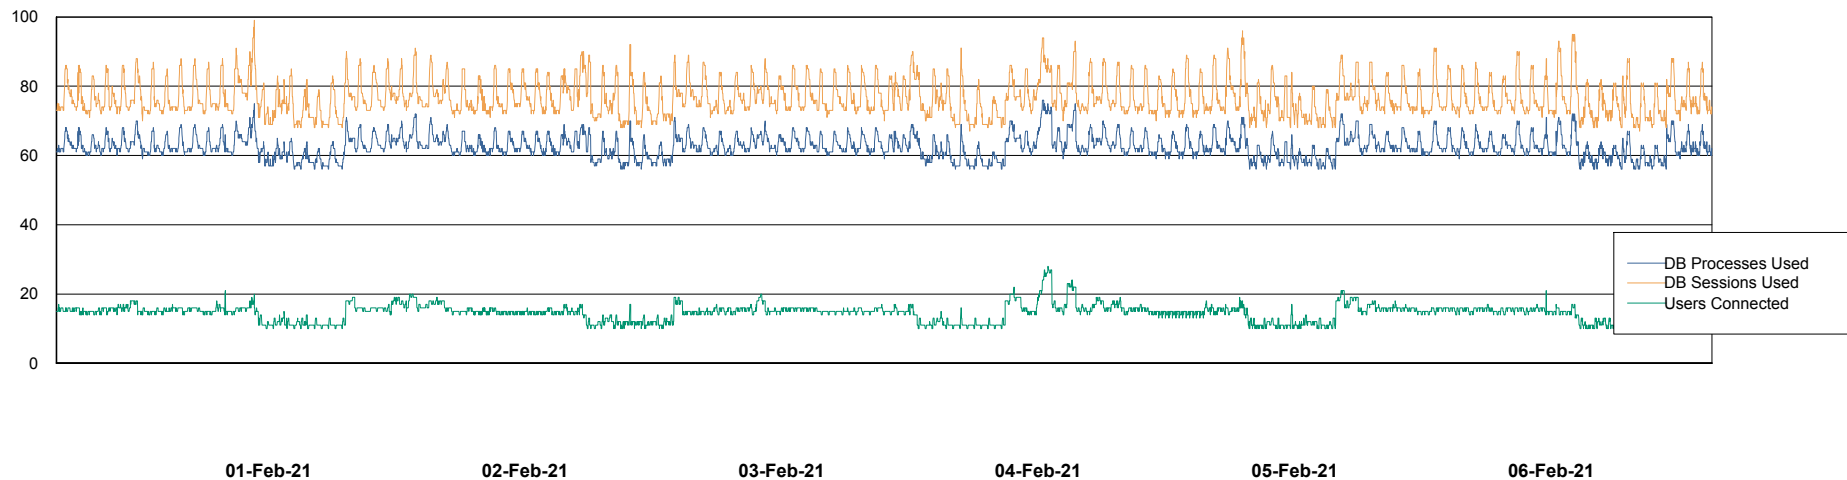

Database Performance CLODB_PRD_BI