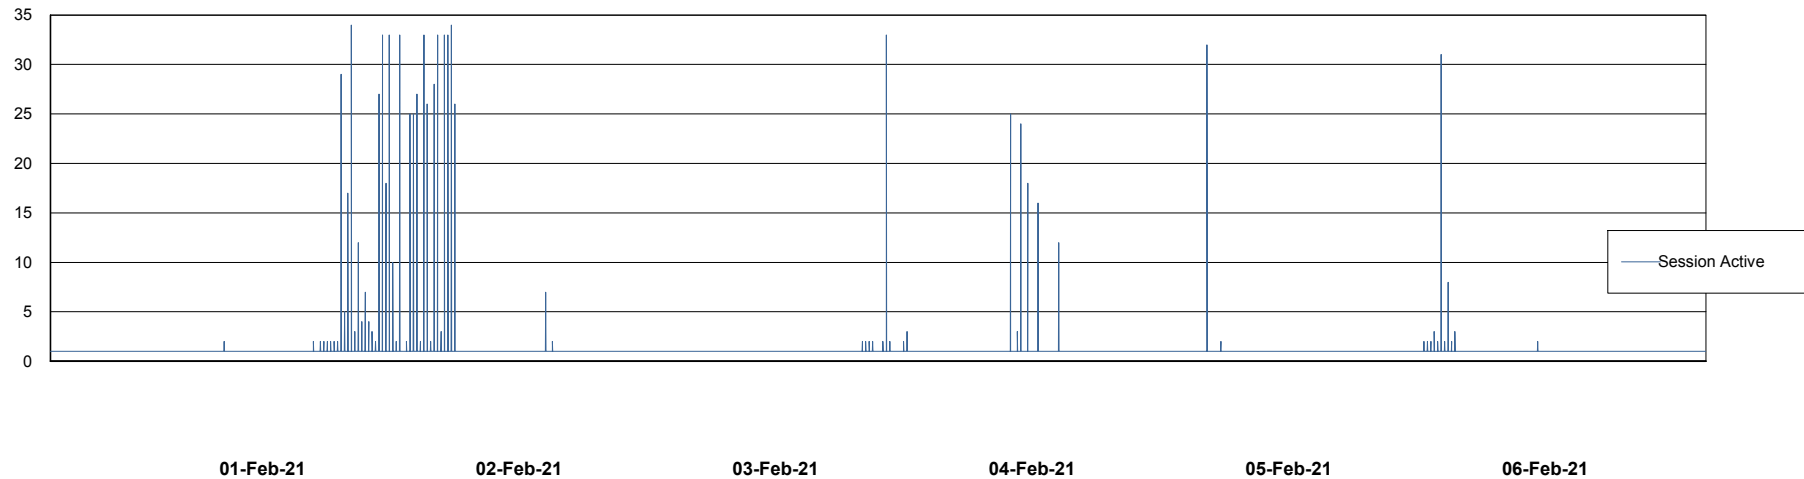

Database Performance CLODB_PRD_Standby