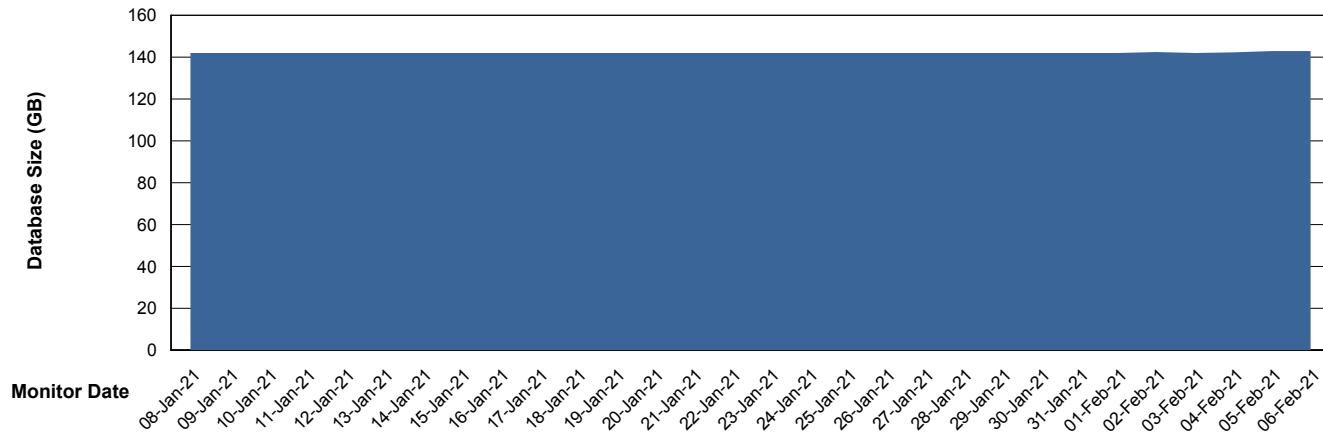

DATABASE SIZE CLODB_PRD_Test

Database growth over last month