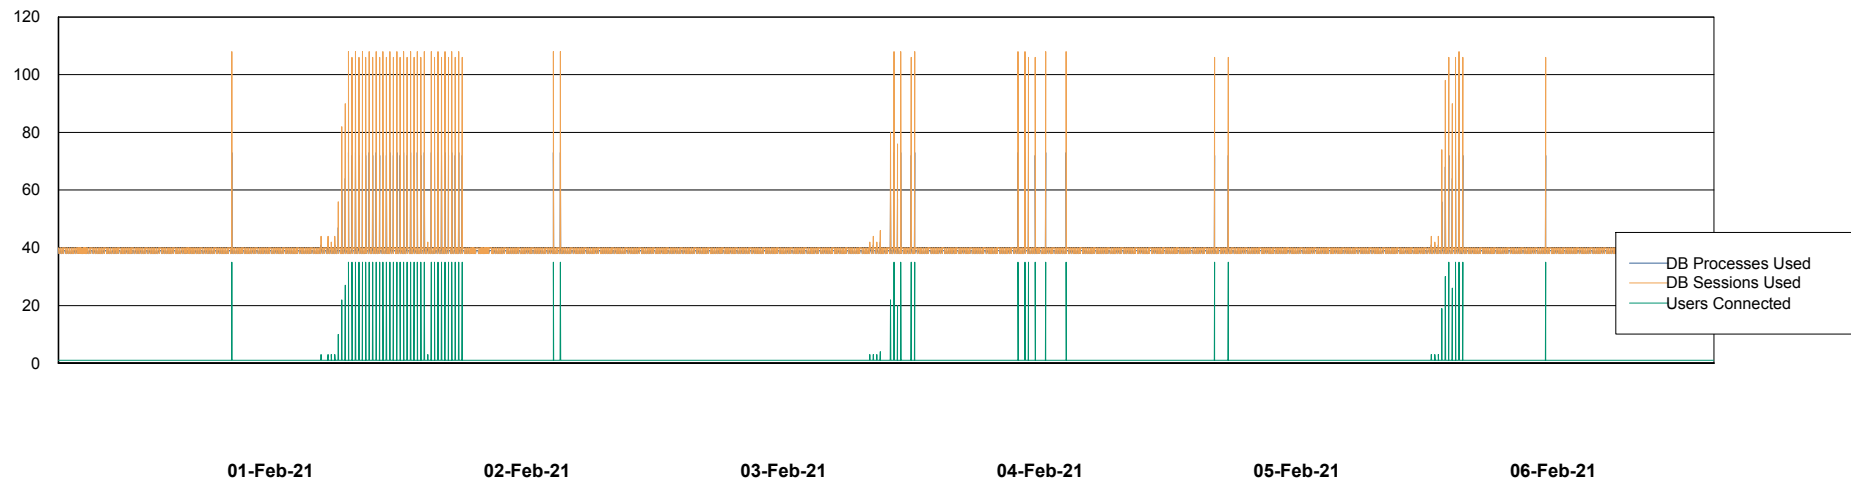

Database Performance CLODB_PRD_Standby