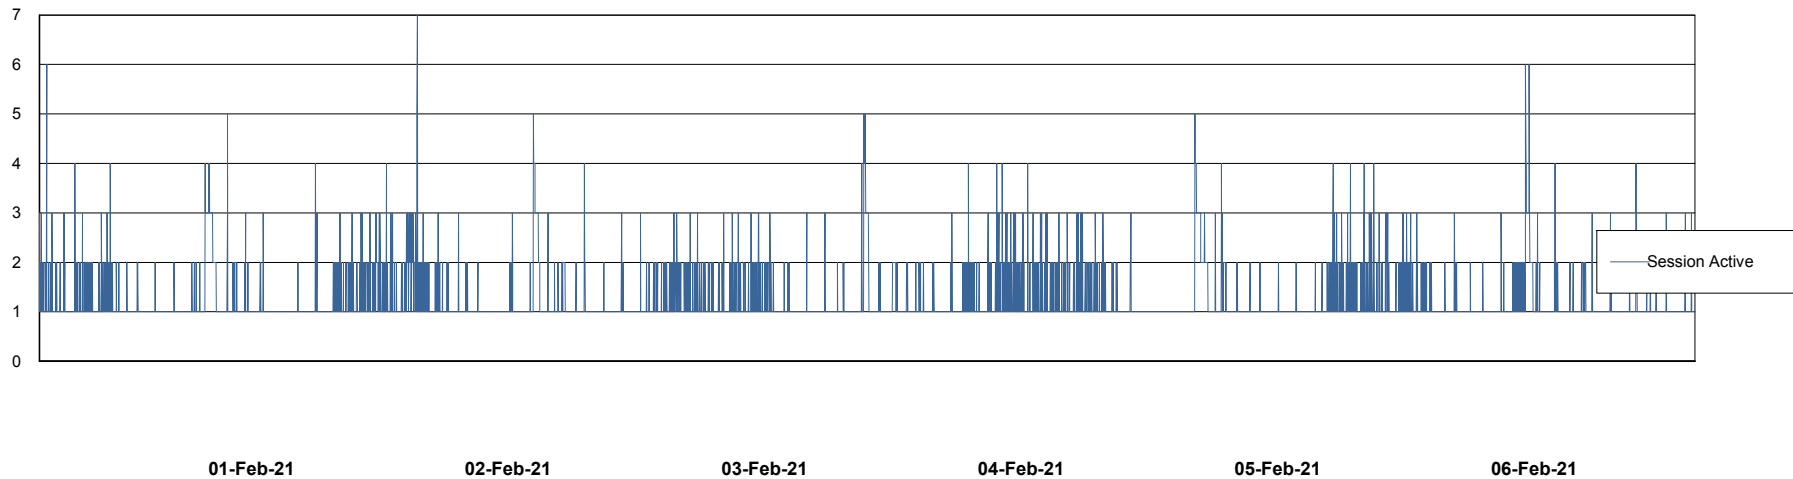

Weekly SLA Customer Report

Customer CLO Production
Database ID 38

Database Performance CLODB_PRD_BI

Weekly SLA Customer Report

Customer CLO Production
Database ID 38

Database Performance CLODB_PRD_Production