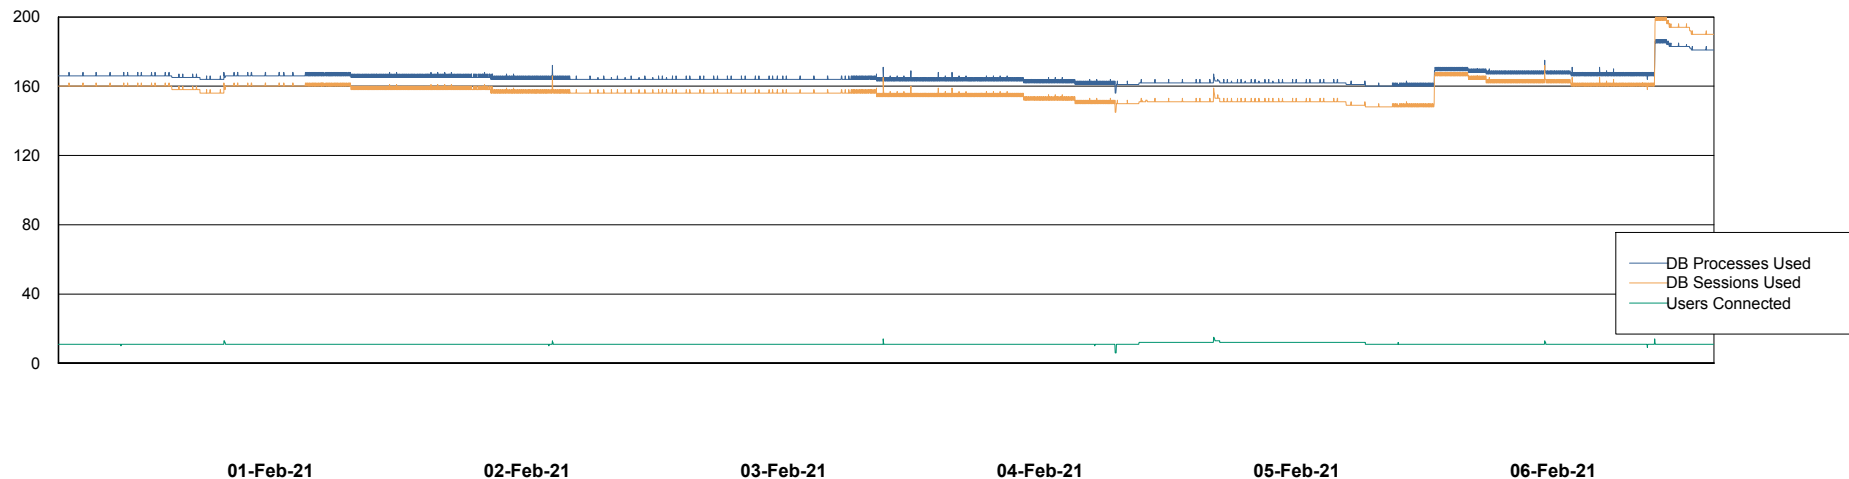

Weekly SLA Customer Report

Customer CLO Production
Database ID 38

Database Performance CLODB_PRD_Standby

Weekly SLA Customer Report

Customer CLO Production
Database ID 38

Database Performance CLODB_PRD_Test