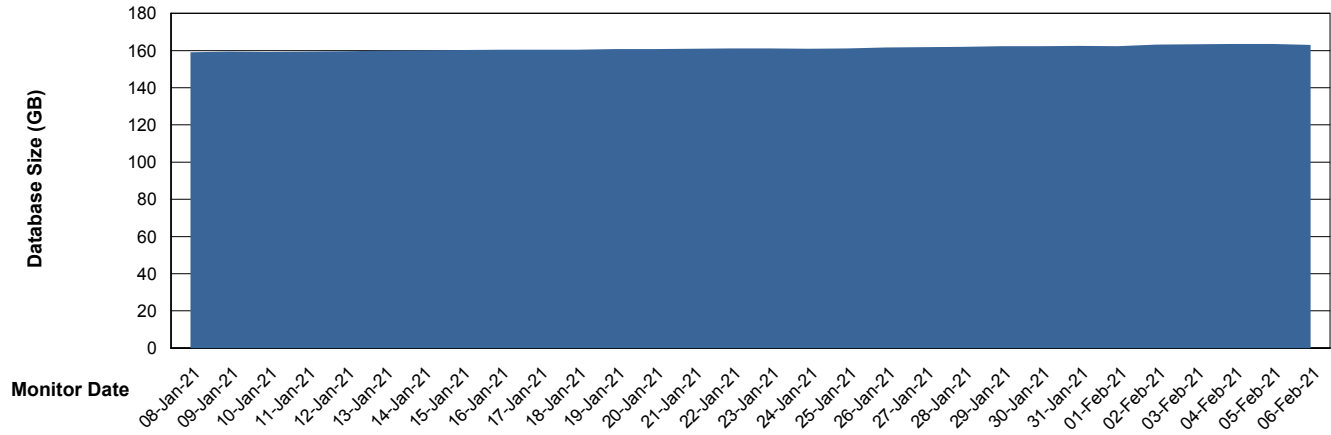

DATABASE SIZE CLODB_PRD_BI

Database growth over last month