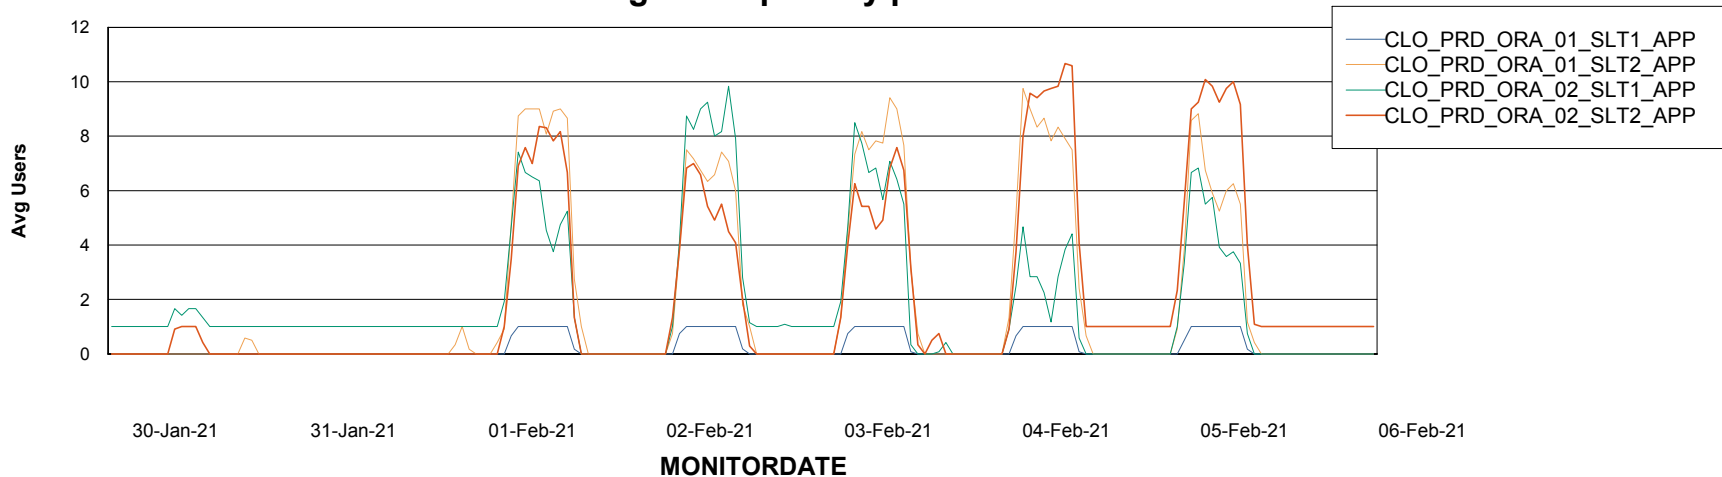

Avg users per day per ABS server