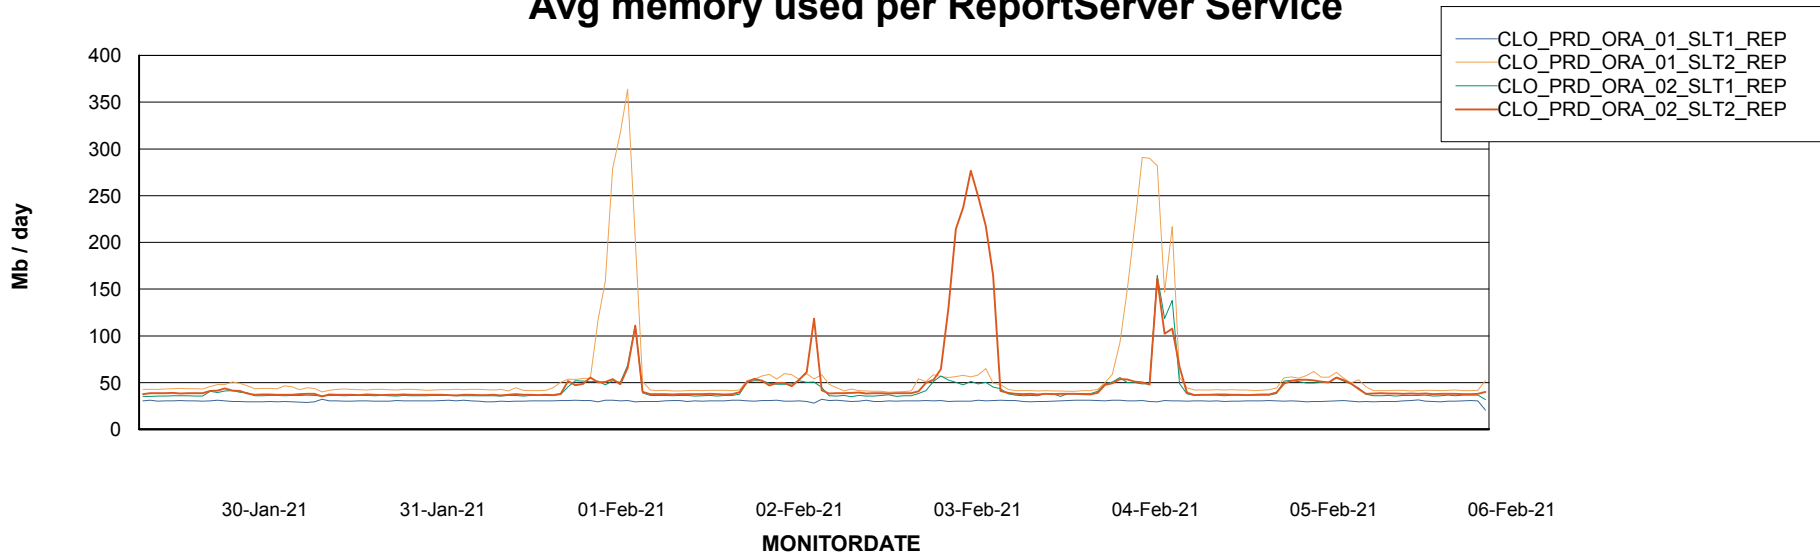

Avg memory used per ABS Server Service

Avg users per day per ABS server

Weekly SLA Customer Report

Customer CLO Production
Database ID 38

ABSSolute Application ReportServer Services

Avg memory used per ReportServer Service