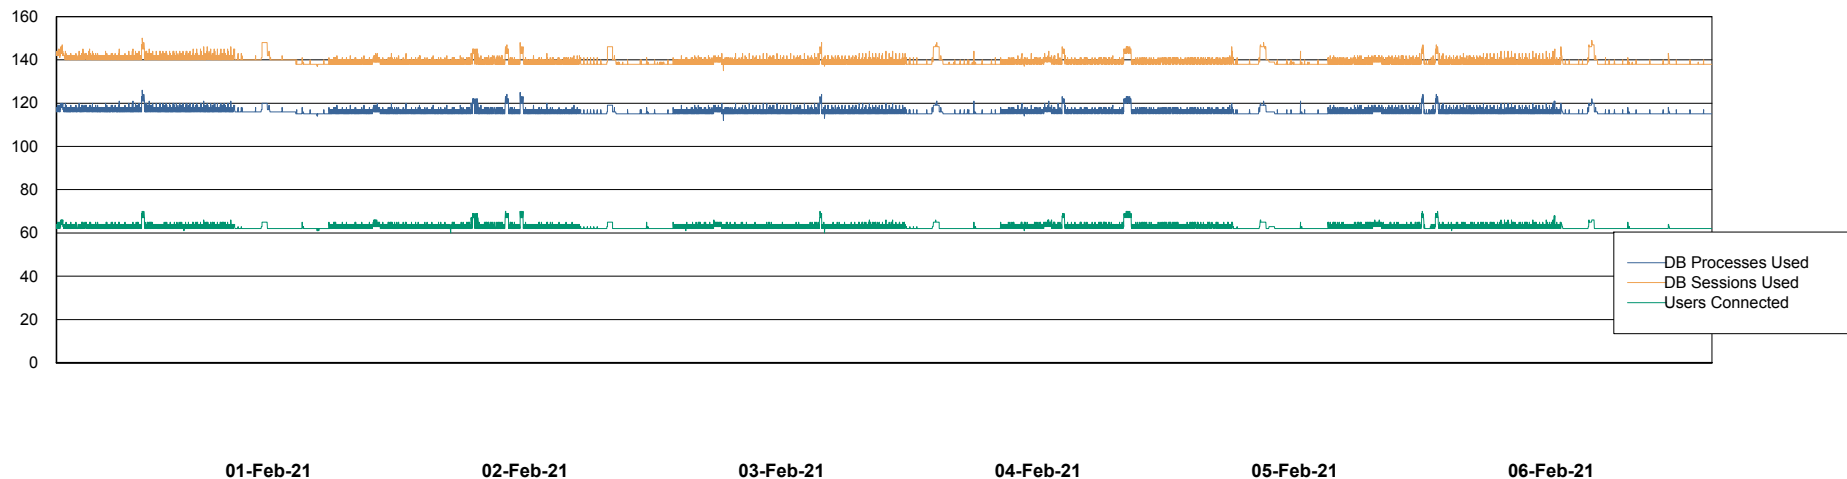

Harddisk Usage CIW_PRD_ORACLE2

	Free disk space on c: (%)	Total disk space on c: (Gb)	Free disk space on d: (%)	Total disk space on d: (Gb)	Free disk space on e: (%)	Total disk space on e: (Gb)
06-Feb-21	92	701	66	700	100	830
05-Feb-21	92	701	64	700	100	830
04-Feb-21	92	701	65	700	100	830
03-Feb-21	92	701	65	700	100	830
02-Feb-21	92	701	65	700	100	830
01-Feb-21	92	701	65	700	100	830
31-Jan-21	92	701	65	700	100	830

Weekly SLA Customer Report

Customer CIW Production
Database ID 45

Database Performance CIWDB_Production

Weekly SLA Customer Report

Customer CIW Production
Database ID 45

Database Performance CIWDB_Standby

Weekly SLA Customer Report