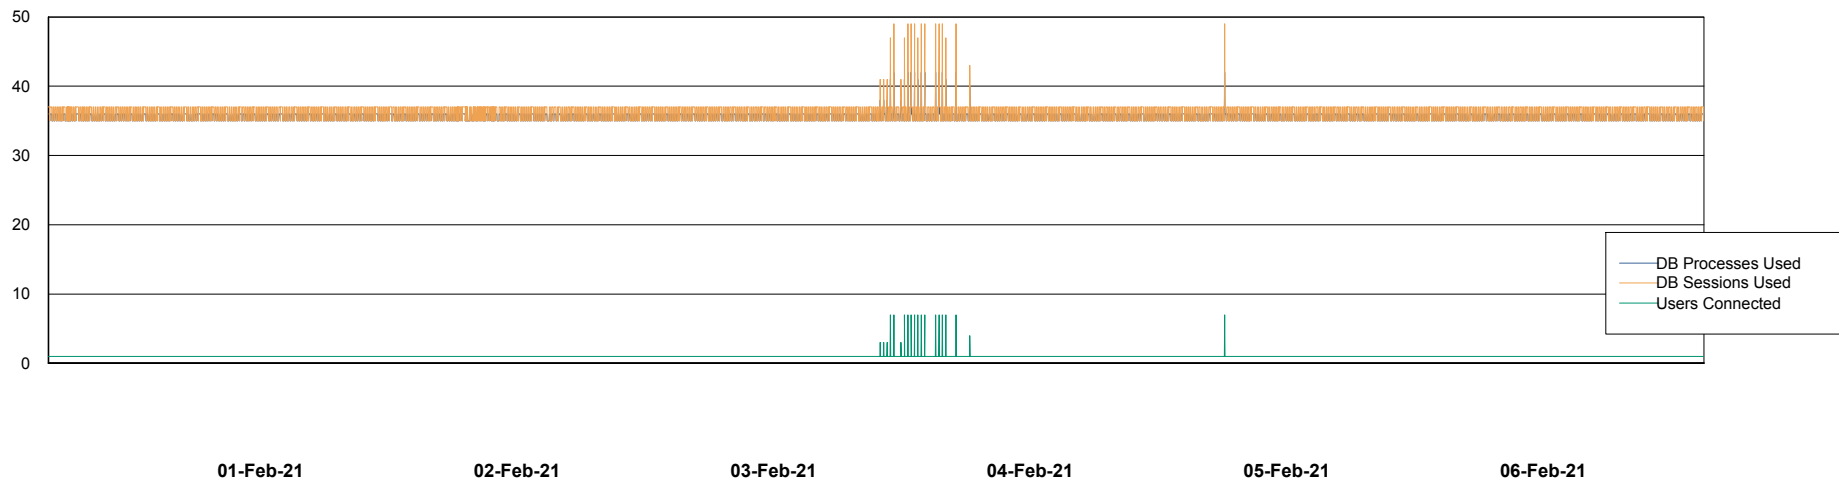

Weekly SLA Customer Report

Customer CIW Production
Database ID 45

Database Performance CIWDB_Production

Weekly SLA Customer Report

Customer CIW Production
Database ID 45

Database Performance CIWDB_Standby

Weekly SLA Customer Report

Customer CIW Production
 Database ID 45

DATABASE SIZE CIWDB_Production

Database growth over last month

Database Tablespace CIWDB_Production

Date	Tablespace Name	Filesize (Gb)	Usedsize (Gb)	Percentage free
06-Feb-21	ABSDATA	48	39	19
	INDX	6	5	17
05-Feb-21	ABSDATA	48	39	19
	INDX	6	5	17
04-Feb-21	ABSDATA	48	39	19
	INDX	6	5	17
03-Feb-21	ABSDATA	48	39	19
	INDX	6	5	17
02-Feb-21	ABSDATA	48	39	19
	INDX	6	5	17
01-Feb-21	ABSDATA	48	39	19
	INDX	6	5	17
31-Jan-21	ABSDATA	48	39	19
	INDX	6	5	17