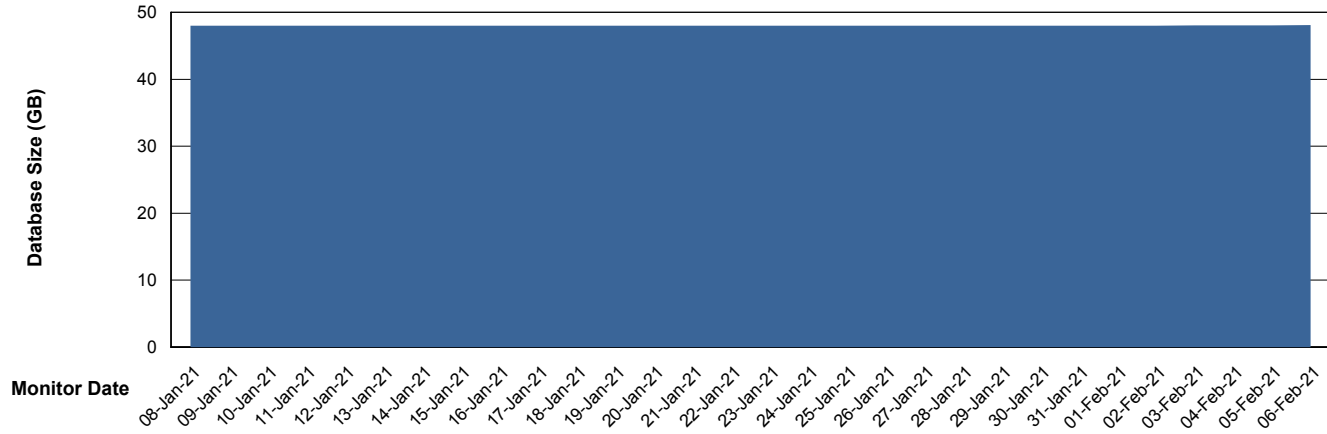

Weekly SLA Customer Report

Customer CIW Production
Database ID 45

Database Performance CIWDB_Production

Weekly SLA Customer Report

Customer CIW Production
Database ID 45

Database Performance CIWDB_Standby

Weekly SLA Customer Report

Customer CIW Production
 Database ID 45

DATABASE SIZE CIWDB_Production

Database growth over last month

Database Tablespace CIWDB_Production

Date	Tablespace Name	Filesize (Gb)	Usedsize (Gb)	Percentage free
06-Feb-21	ABSDATA	48	39	19
	INDX	6	5	17
05-Feb-21	ABSDATA	48	39	19
	INDX	6	5	17
04-Feb-21	ABSDATA	48	39	19
	INDX	6	5	17
03-Feb-21	ABSDATA	48	39	19
	INDX	6	5	17
02-Feb-21	ABSDATA	48	39	19
	INDX	6	5	17
01-Feb-21	ABSDATA	48	39	19
	INDX	6	5	17
31-Jan-21	ABSDATA	48	39	19
	INDX	6	5	17